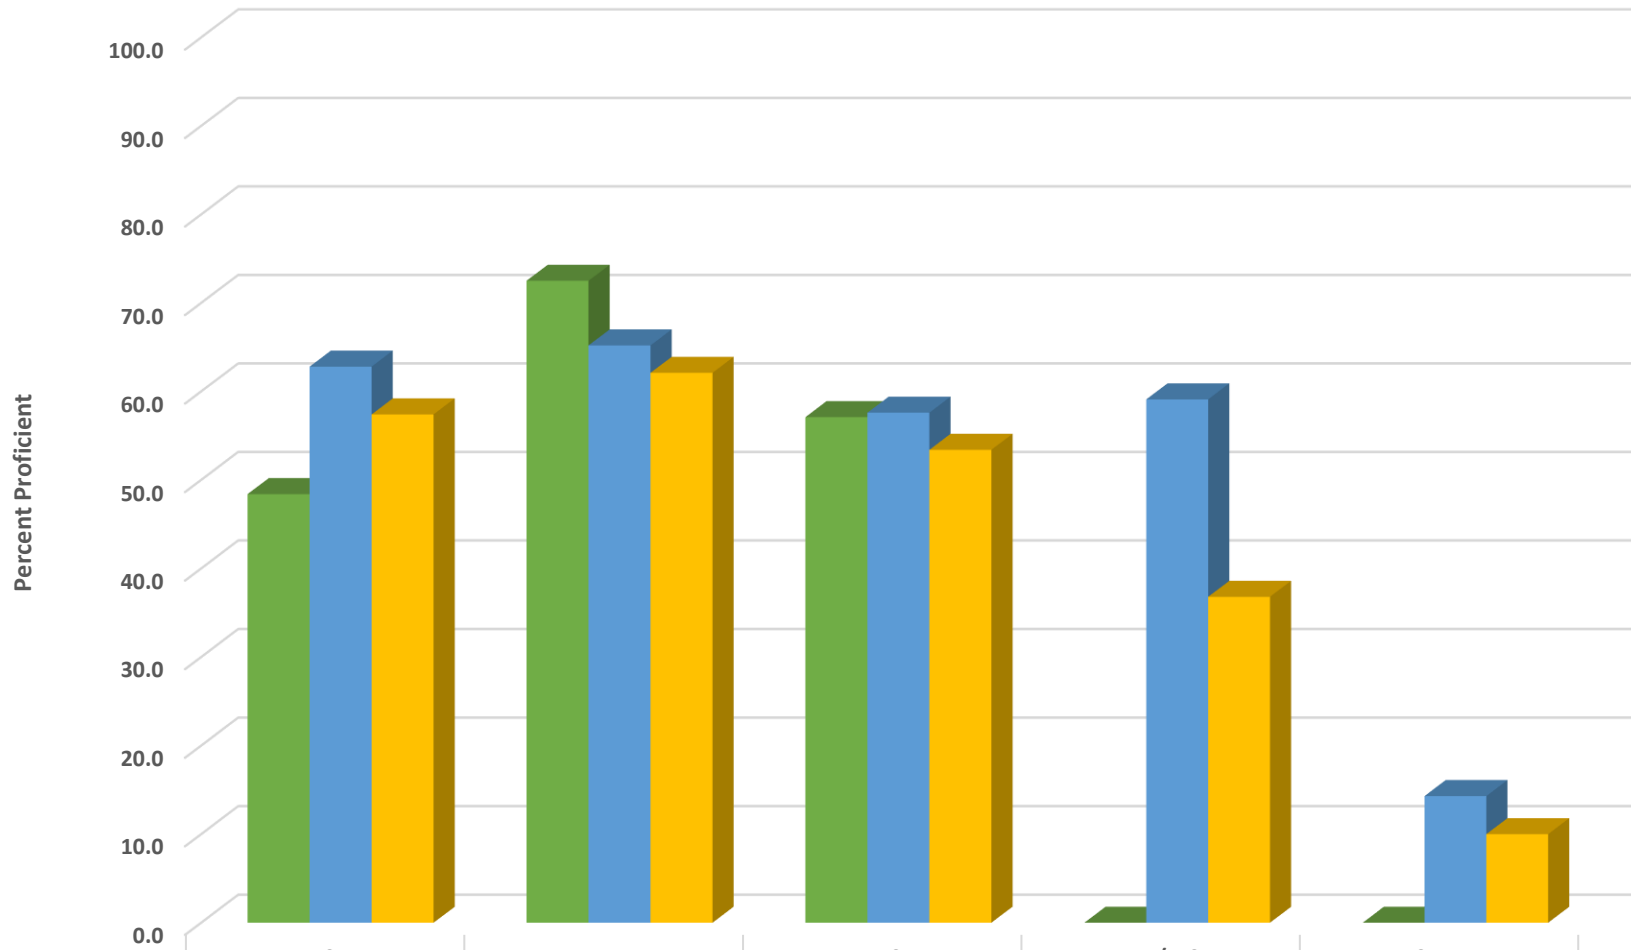

Southmont Elementary Grade 5 Math Percent Proficient by Subgroups

■	2017 prof pct	48.4	72.5	57.1	0.0	0.0
■	2018 prof pct	62.8	65.2	57.6	59.1	14.3
■	2019 prof pct	57.4	62.1	53.4	36.8	10.0