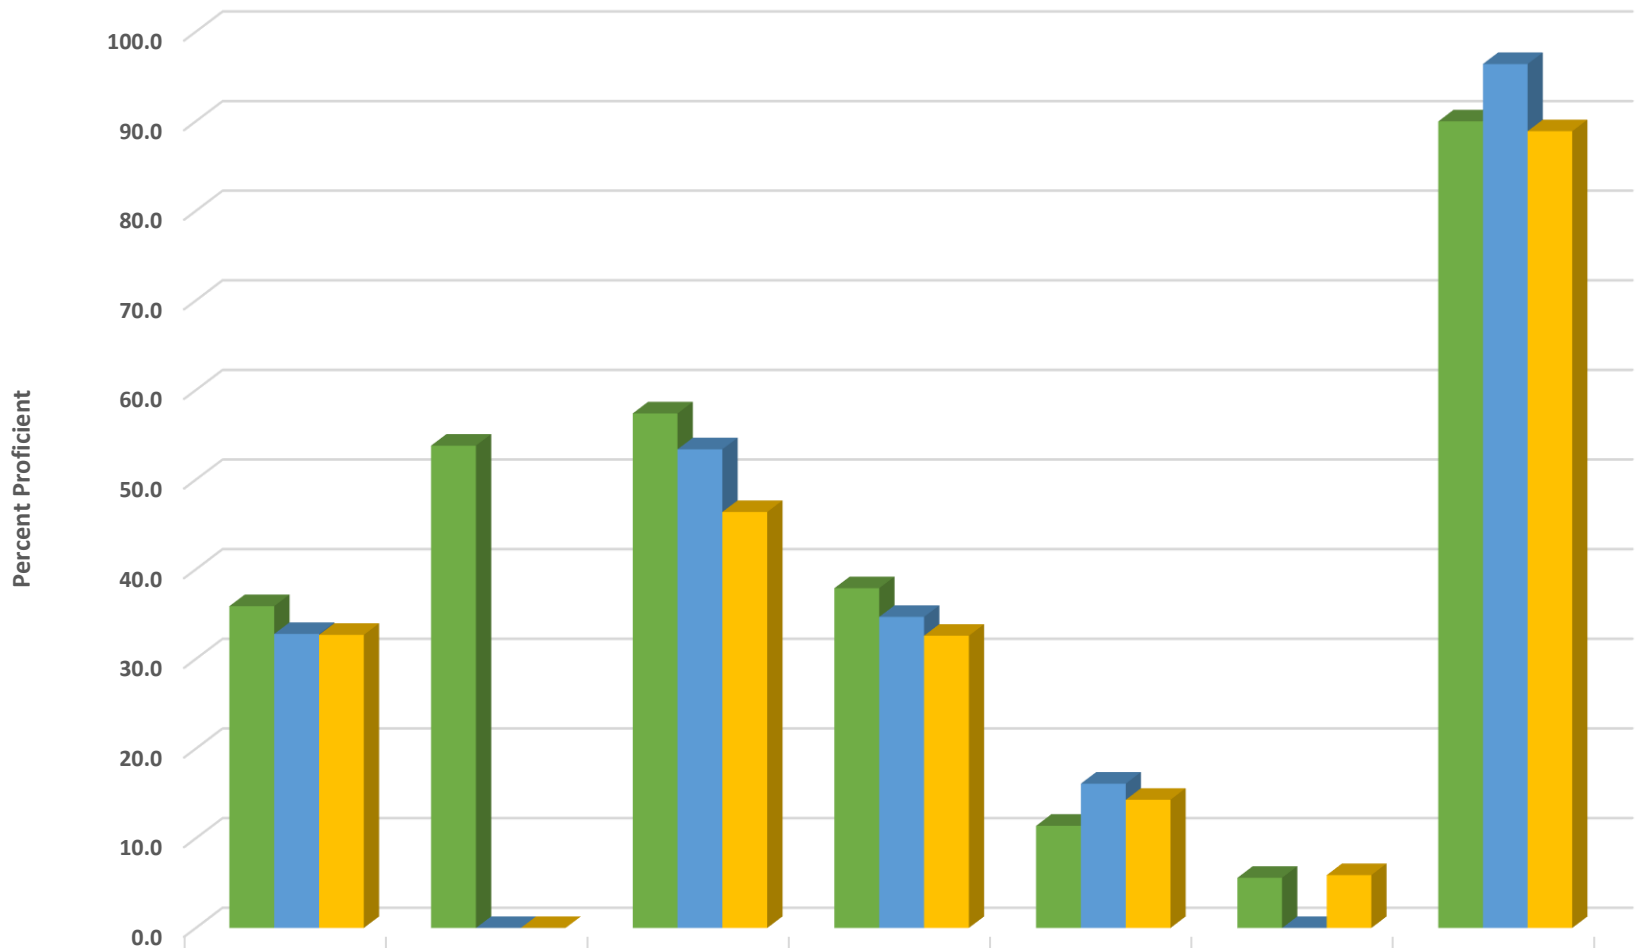

### Southmont Elementary Grades 3-5 ELA/Reading Percent Proficient by Subgroups

■ 2017 prof pct	35.9	53.8	57.4	37.9	11.4	5.6	90.0
■ 2018 prof pct	32.8	0.0	53.4	34.7	16.1	0.0	96.4
■ 2019 prof pct	32.7	0.0	46.4	32.6	14.3	5.9	88.9