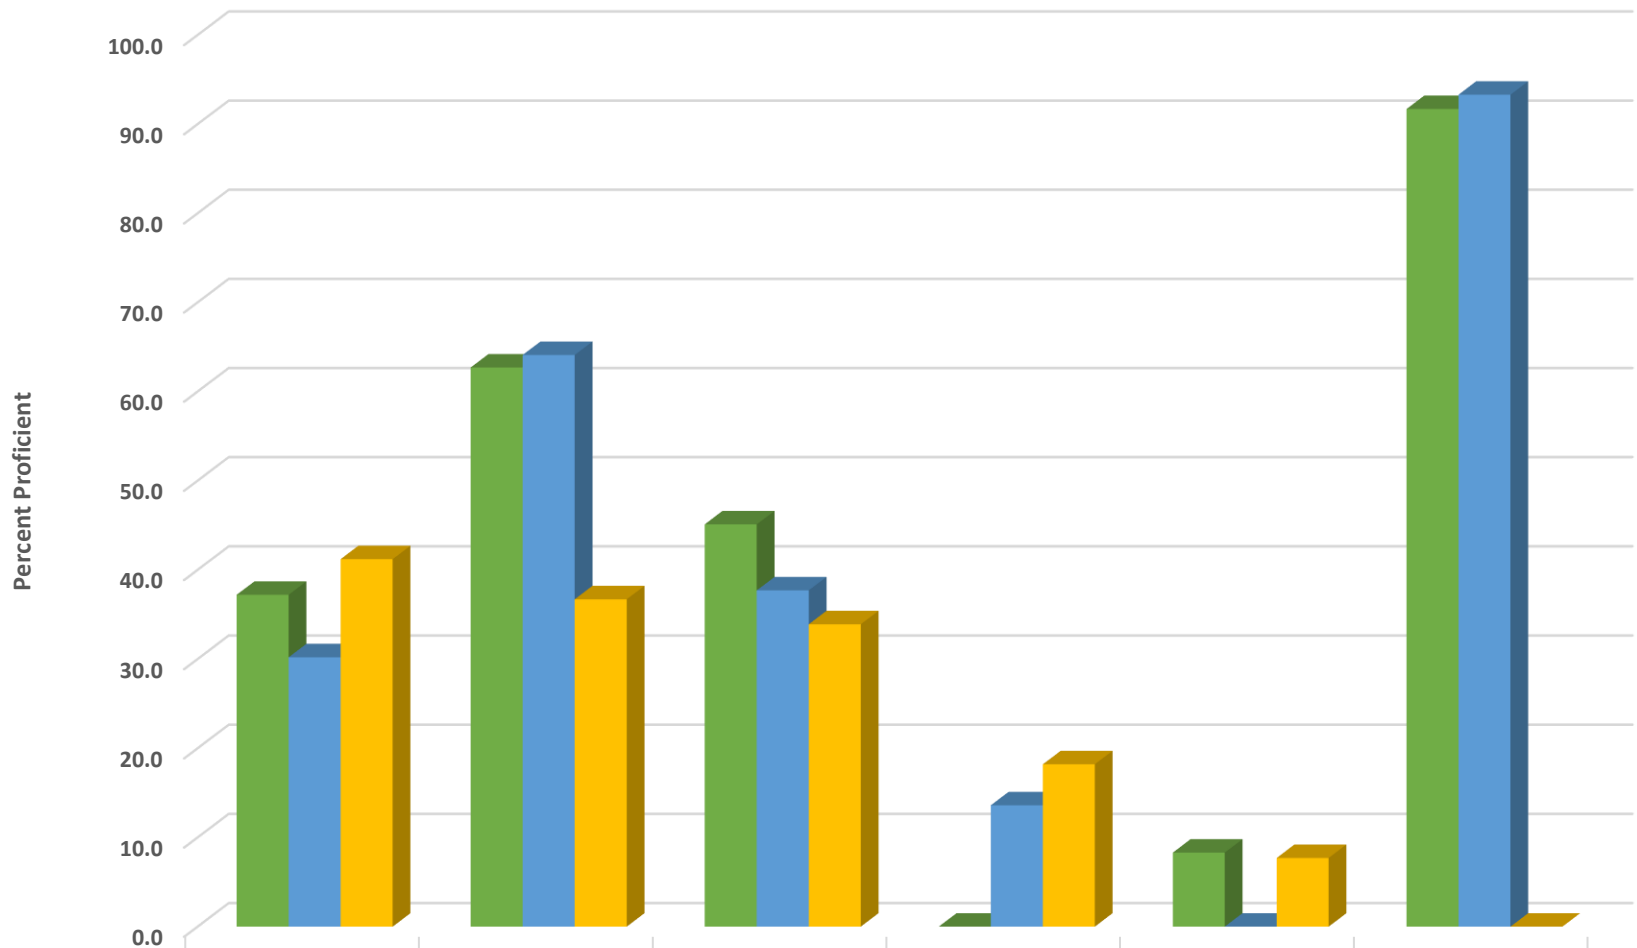

Southmont Elementary Grade 4 ELA/Reading Percent Proficient by Subgroups

	HISP	WHITE	EDS	LEP/ELS	SWD	AIG
2017 prof pct	37.2	62.7	45.1	0.0	8.3	91.7
2018 prof pct	30.2	64.1	37.7	13.6	0.0	93.3
2019 prof pct	41.2	36.7	33.9	18.2	7.7	0.0