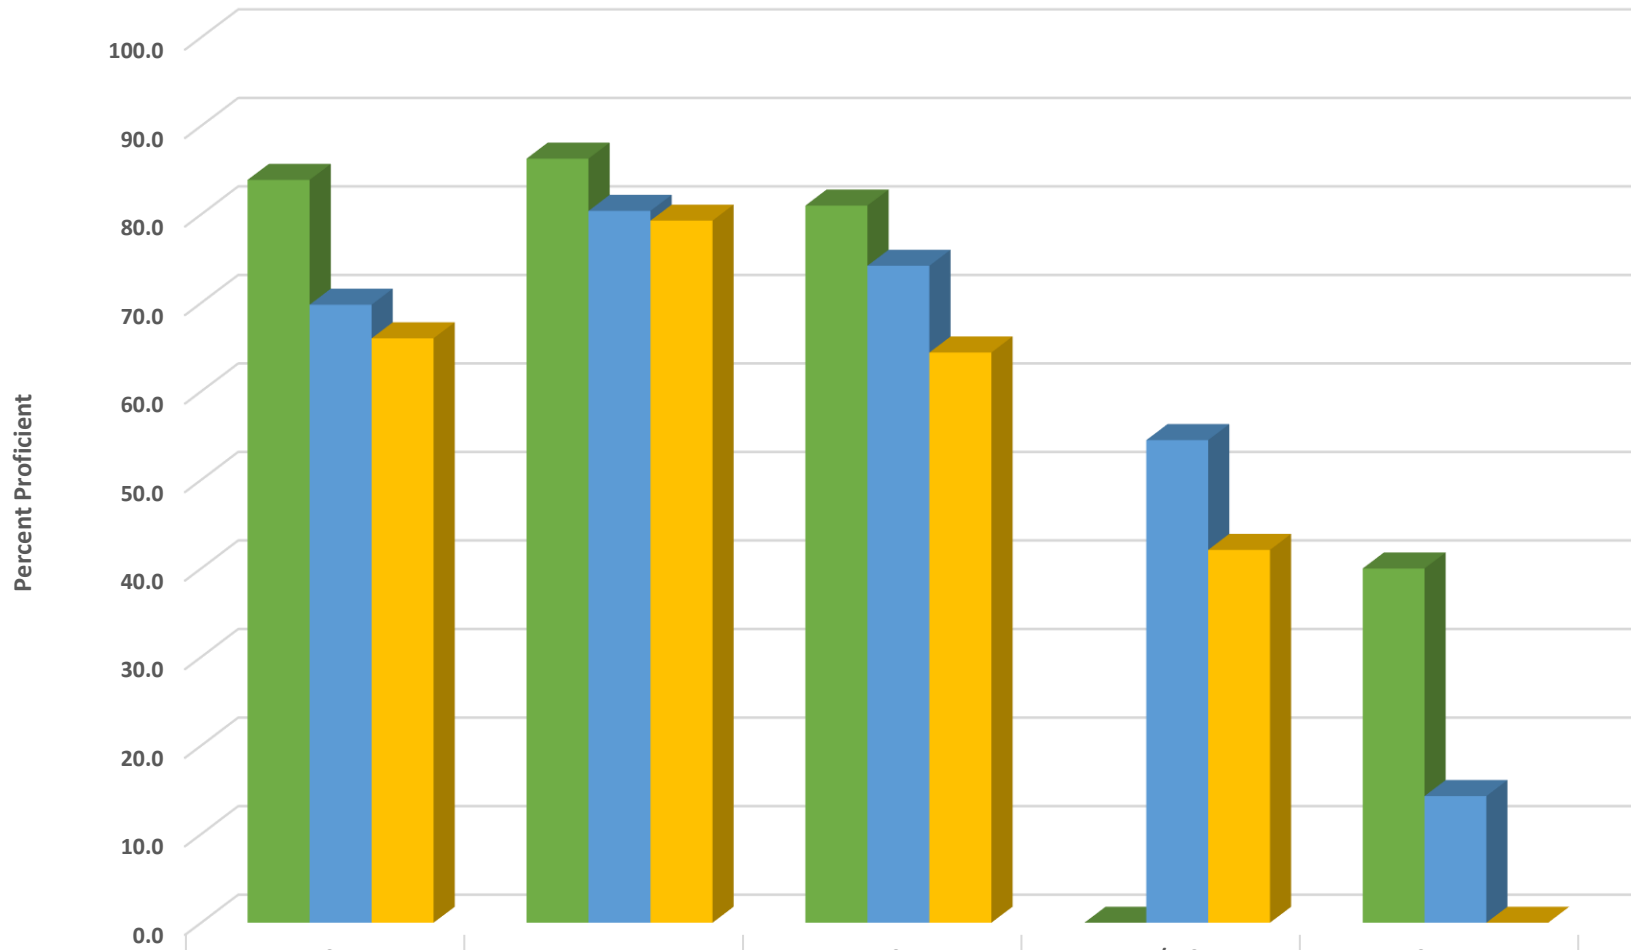

Southmont Elementary Grade 5 Science Percent Proficient by Subgroups

	HISP	WHITE	EDS	LEP/ELS	SWD
2017 prof pct	83.9	86.3	81.0	0.0	40.0
2018 prof pct	69.8	80.4	74.2	54.5	14.3
2019 prof pct	66.0	79.3	64.4	42.1	0.0