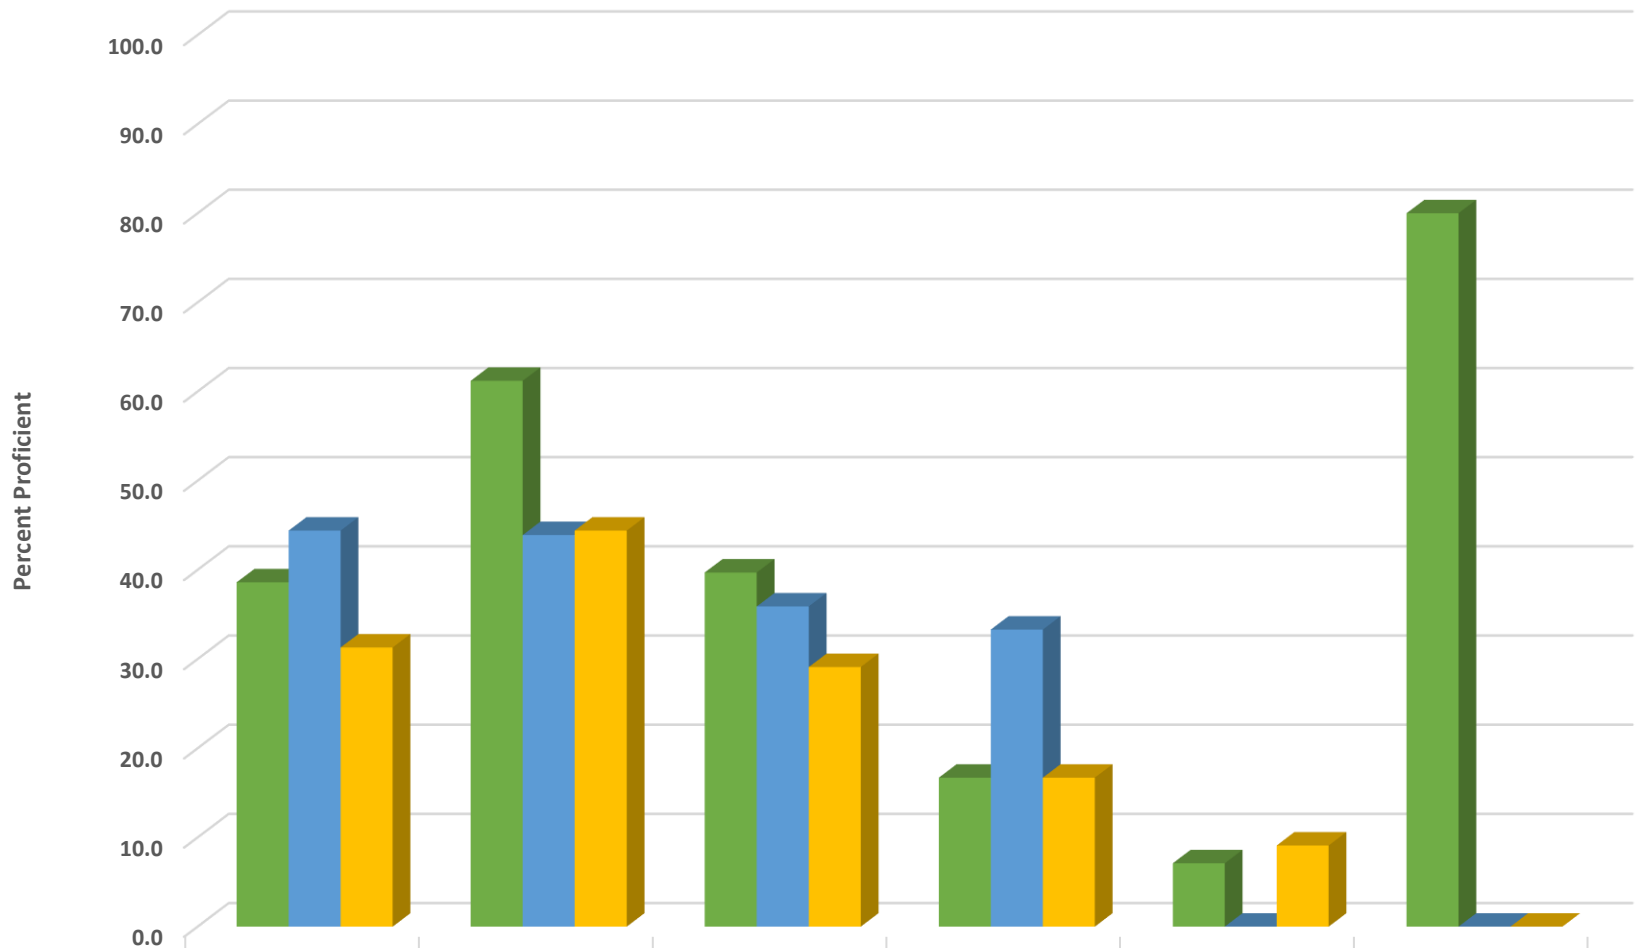

Southmont Elementary Grade 3 ELA/Reading Percent Proficient by Subgroups

■ 2017 prof pct	38.6	61.2	39.7	16.7	7.1	80.0
■ 2018 prof pct	44.4	43.9	35.9	33.3	0.0	0.0
■ 2019 prof pct	31.3	44.4	29.1	16.7	9.1	0.0