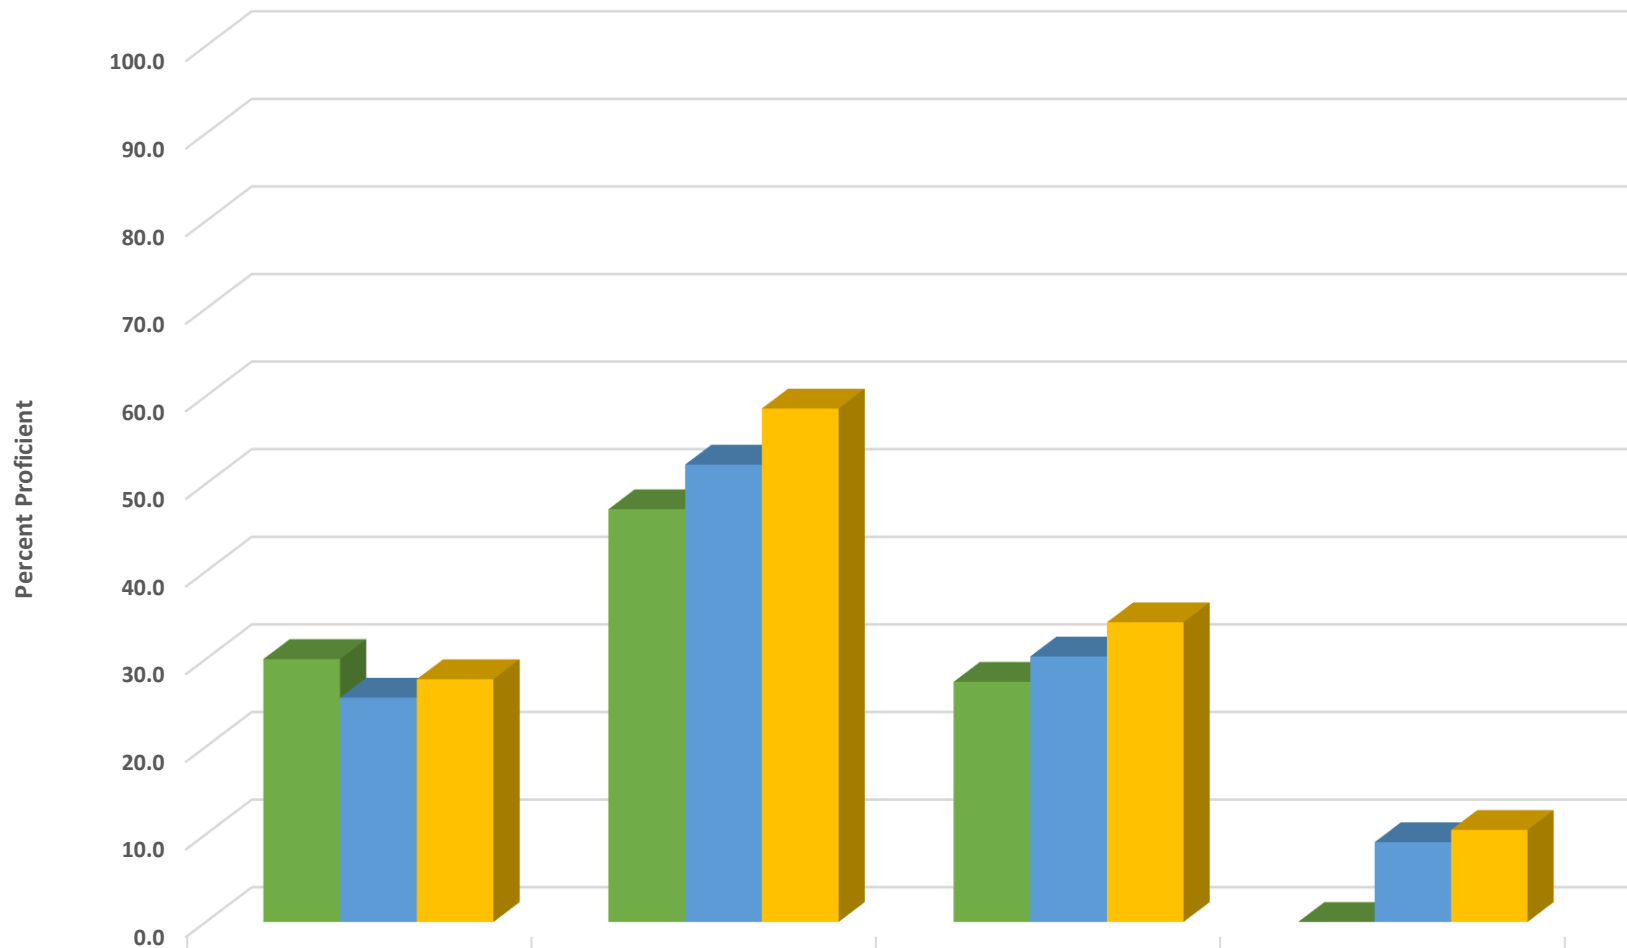

Southmont Elementary Grade 5 ELA/Reading Percent Proficient by Subgroups

■	2017 prof pct	HISP	30.0	WHITE	47.1	EDS	27.4	LEP/ELS	0.0
■	2018 prof pct	HISP	25.6	WHITE	52.2	EDS	30.3	LEP/ELS	9.1
■	2019 prof pct	HISP	27.7	WHITE	58.6	EDS	34.2	LEP/ELS	10.5