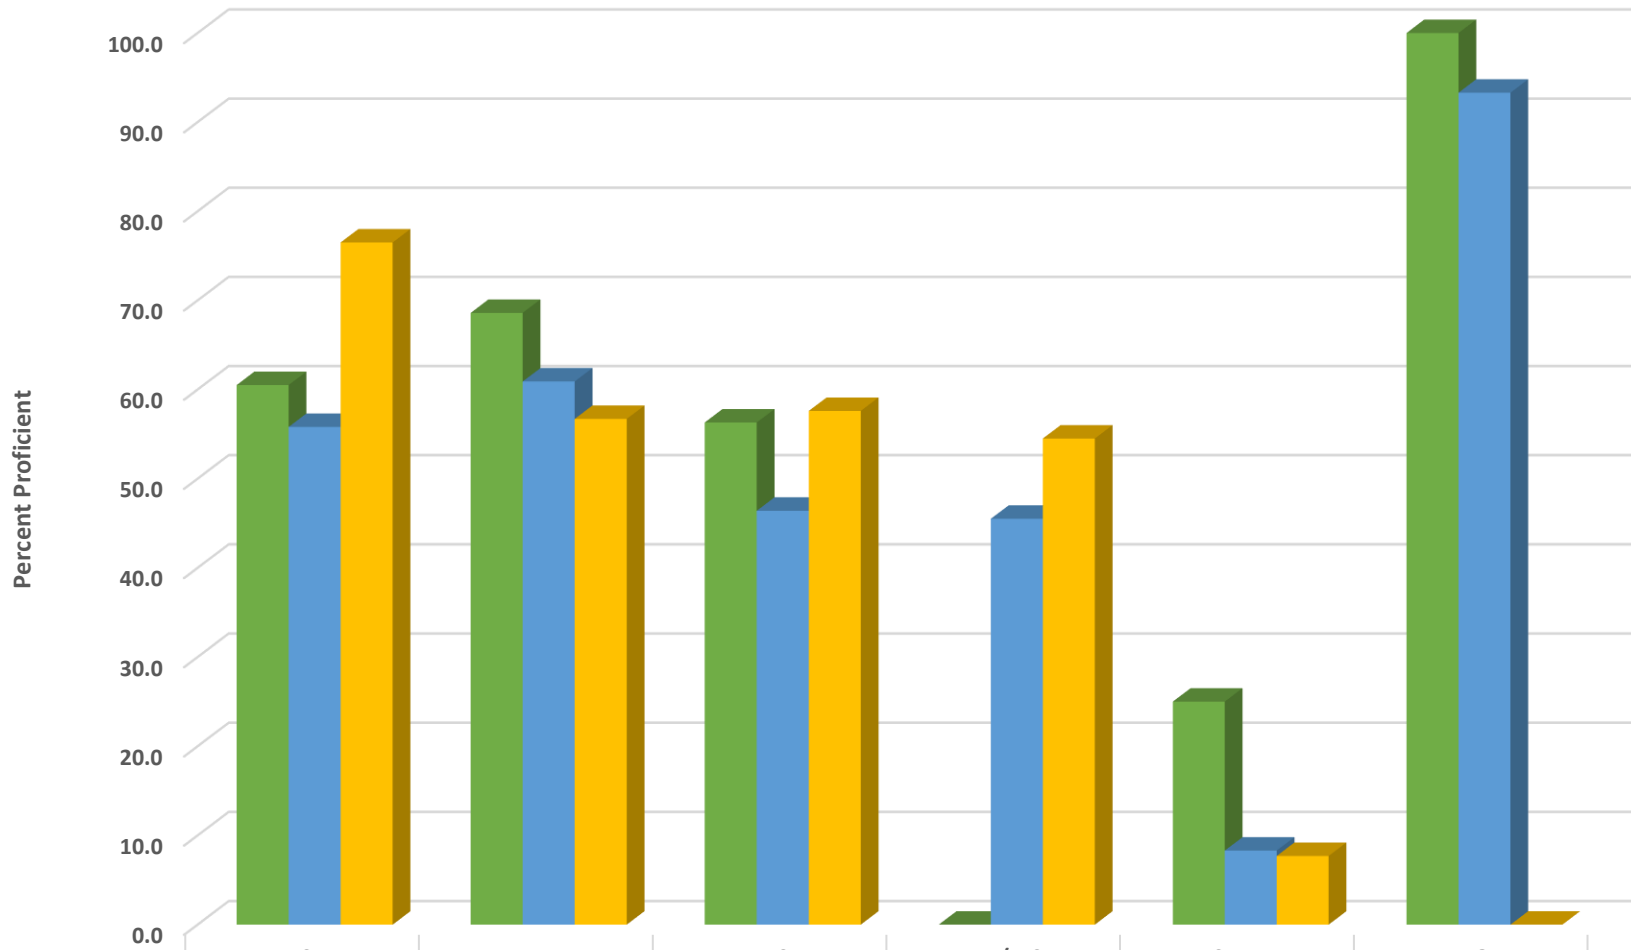

Southmont Elementary Grade 4 Math Percent Proficient by Subgroups

	HISP	WHITE	EDS	LEP/ELS	SWD	AIG
2017 prof pct	60.5	68.6	56.3	0.0	25.0	100.0
2018 prof pct	55.8	60.9	46.4	45.5	8.3	93.3
2019 prof pct	76.5	56.7	57.6	54.5	7.7	0.0