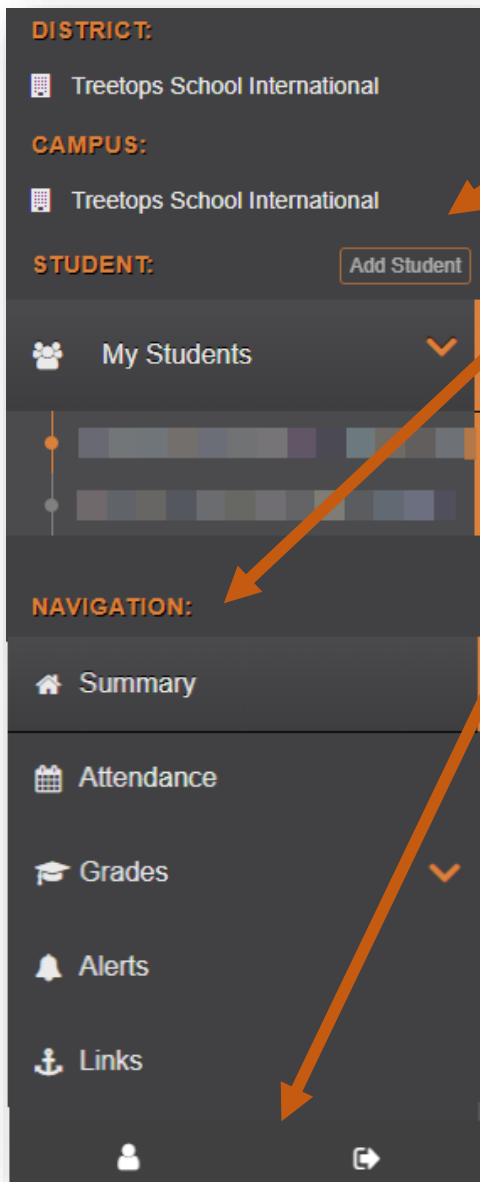

NEW PARENT PORTAL LINK:

<https://txeis20.esc11.net:8443/ParentPortal/login?distid=220801>

This new portal will automatically modify the screen view based on the device accessing the portal. Instead of the prior mobile specific site, this portal may be opened with any browser on any device and have full functionality.

This is your login screen and should have carried over your login credentials from the prior txConnect parent portal.

Once you have logged in the look is very different than the txConnect portal. You should find that it is more user friendly and easy to navigate. Here are just a few screen shots and tips.

This is your Summary/Landing page

You can select a different student using the My Students drop down.

To navigate, use the Navigation are on the left to look at Summary, Attendance, Grades or review your alert settings.