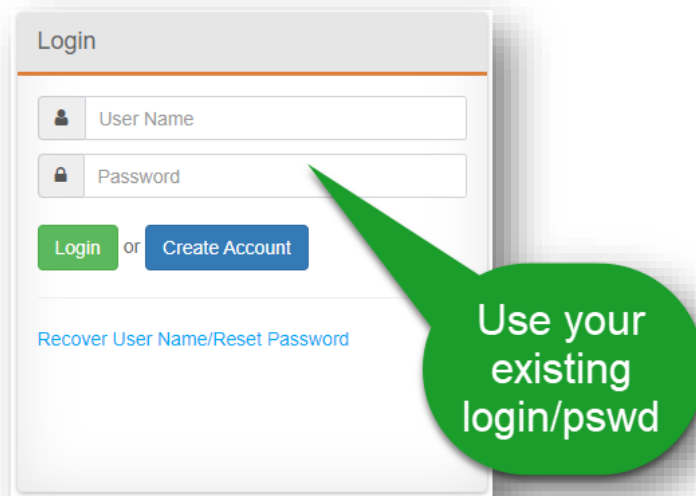

NEW PARENT PORTAL LINK:

<https://txeis20.esc11.net:8443/ParentPortal/login?distid=220801>

This new portal will automatically modify the screen view based on the device accessing the portal. Instead of the prior mobile specific site, this portal may be opened with any browser on any device and have full functionality.

This is your login screen and should have carried over your login credentials from the prior txConnect parent portal.

Once you have logged in the look is very different than the txConnect portal. You should find that it is more user friendly and easy to navigate. Here are just a few screen shots and tips.