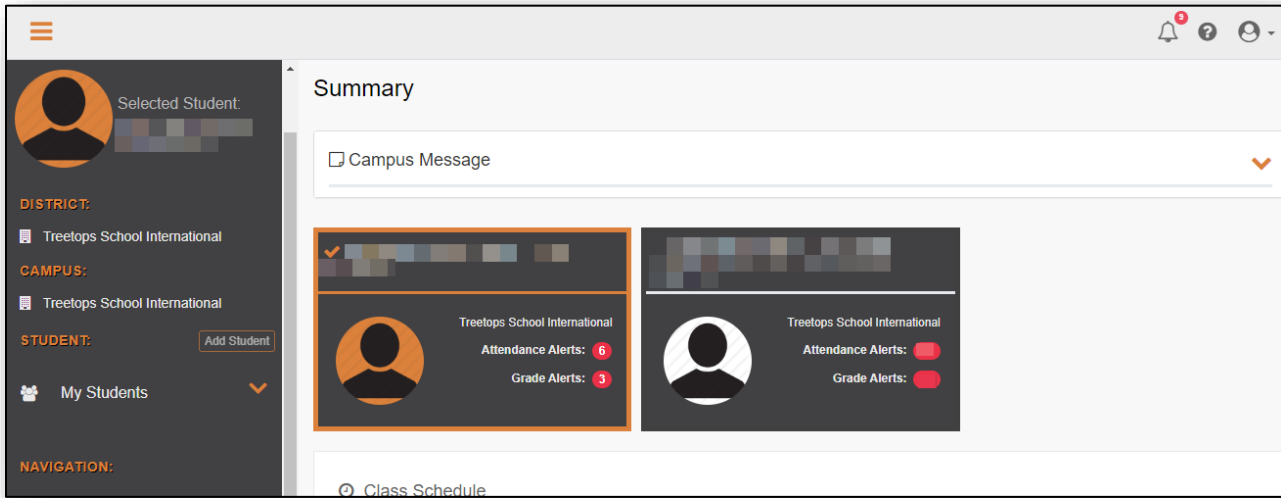

NEW PARENT PORTAL LINK:

<https://txeis20.esc11.net:8443/ParentPortal/login?distid=220801>

This new portal will automatically modify the screen view based on the device accessing the portal. Instead of the prior mobile specific site, this portal may be opened with any browser on any device and have full functionality.

This is your login screen and should have carried over your login credentials from the prior txConnect parent portal.

Once you have logged in the look is very different than the txConnect portal. You should find that it is more user friendly and easy to navigate. Here are just a few screen shots and tips.

This is your Summary/Landing page

You can select a different student using the My Students drop down.

To navigate, use the Navigation are on the left to look at Summary, Attendance, Grades or review your alert settings.