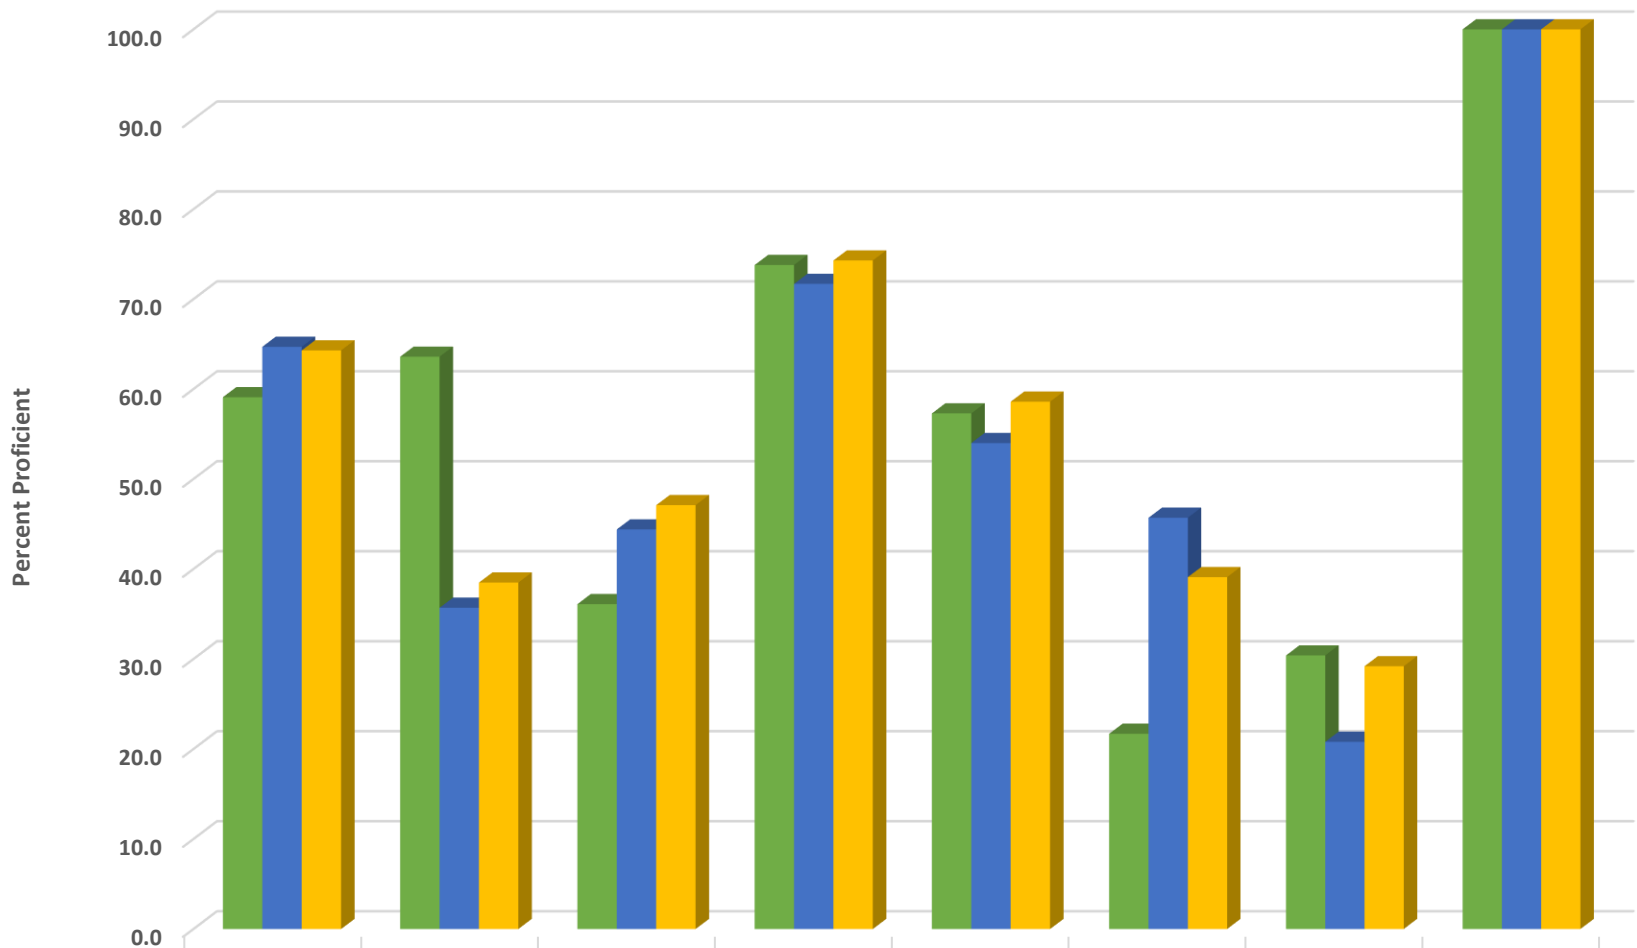

Archdale Elementary Grades 3-5 ELA/Reading Percent Proficient by Subgroups

	ASIA	BLCK	HISP	WHITE	EDS	LEP/ELS	SWD	AIG
2017 prof pct	59.1	63.6	36.1	73.8	57.3	21.7	30.4	100.0
2018 prof pct	64.7	35.7	44.4	71.7	54.0	45.7	20.8	100.0
2019 prof pct	64.3	38.5	47.1	74.3	58.6	39.1	29.2	100.0