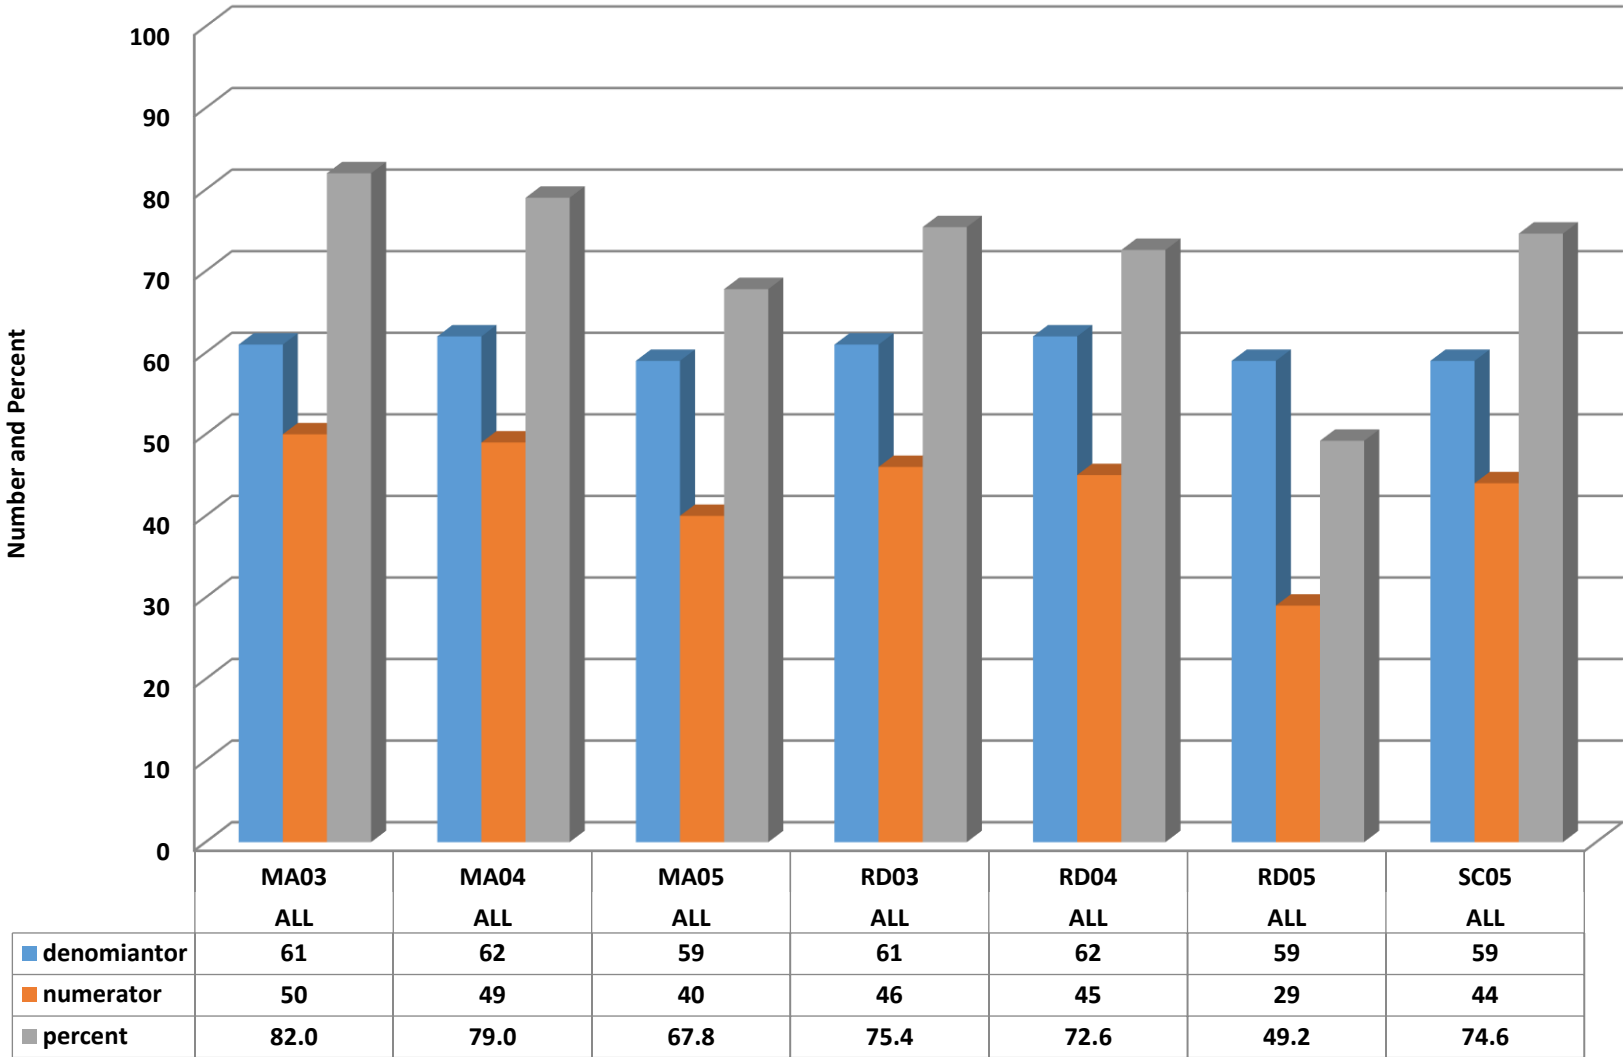

## Archdale Elementary School 2018-2019 Math, Reading, and Science GLP