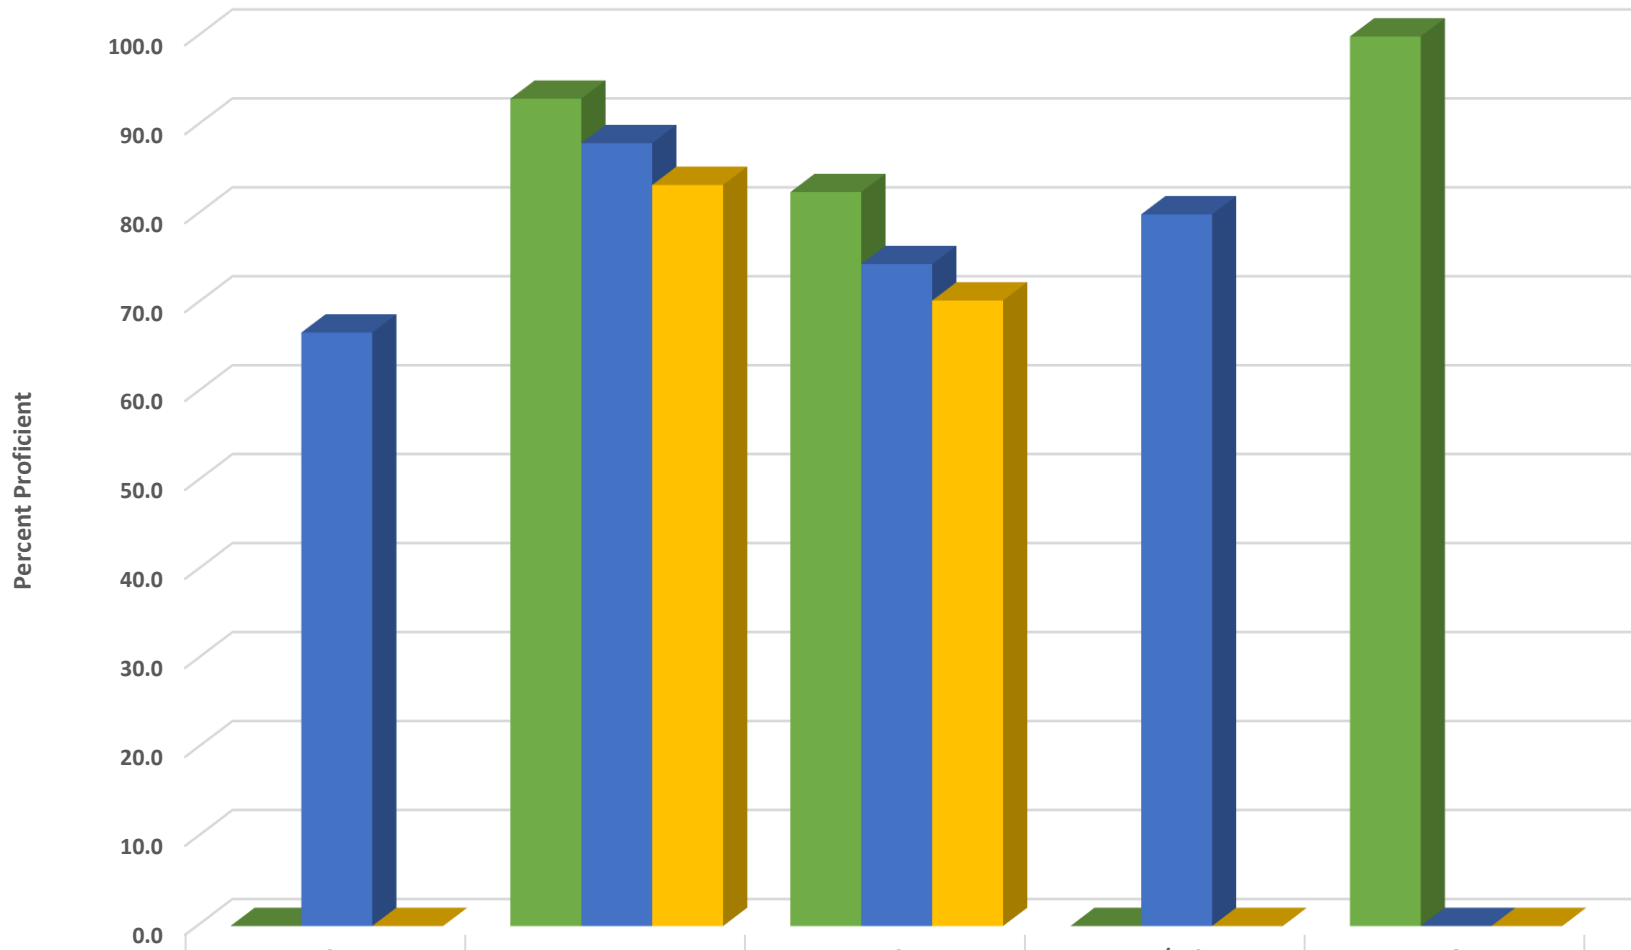

Archdale Elementary Grade 4 Math Percent Proficient by Subgroups

	HISP	WHITE	EDS	LEP/ELS	AIG
2017 prof pct	0.0	93.0	82.5	0.0	100.0
2018 prof pct	66.7	88.0	74.4	80.0	0.0
2019 prof pct	0.0	83.3	70.3	0.0	0.0