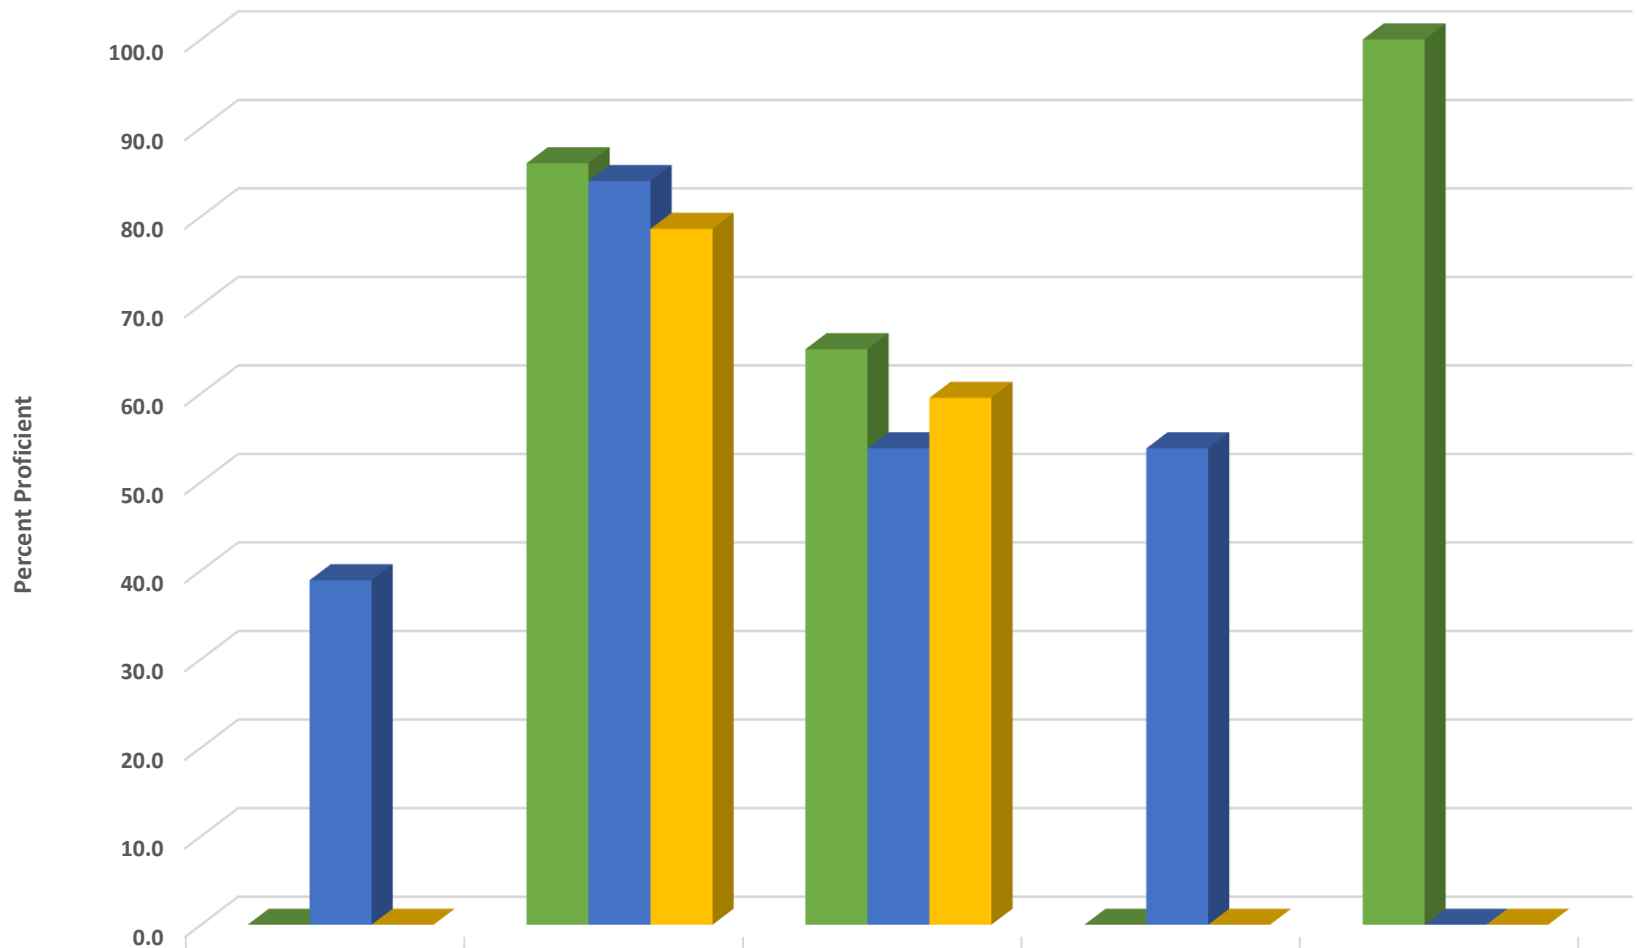

Archdale Elementary Grade 4 ELA/Reading Percent Proficient by Subgroups

	HISP	WHITE	EDS	LEP/ELS	AIG
2017 prof pct	0.0	86.0	65.0	0.0	100.0
2018 prof pct	38.9	84.0	53.8	53.8	0.0
2019 prof pct	0.0	78.6	59.5	0.0	0.0