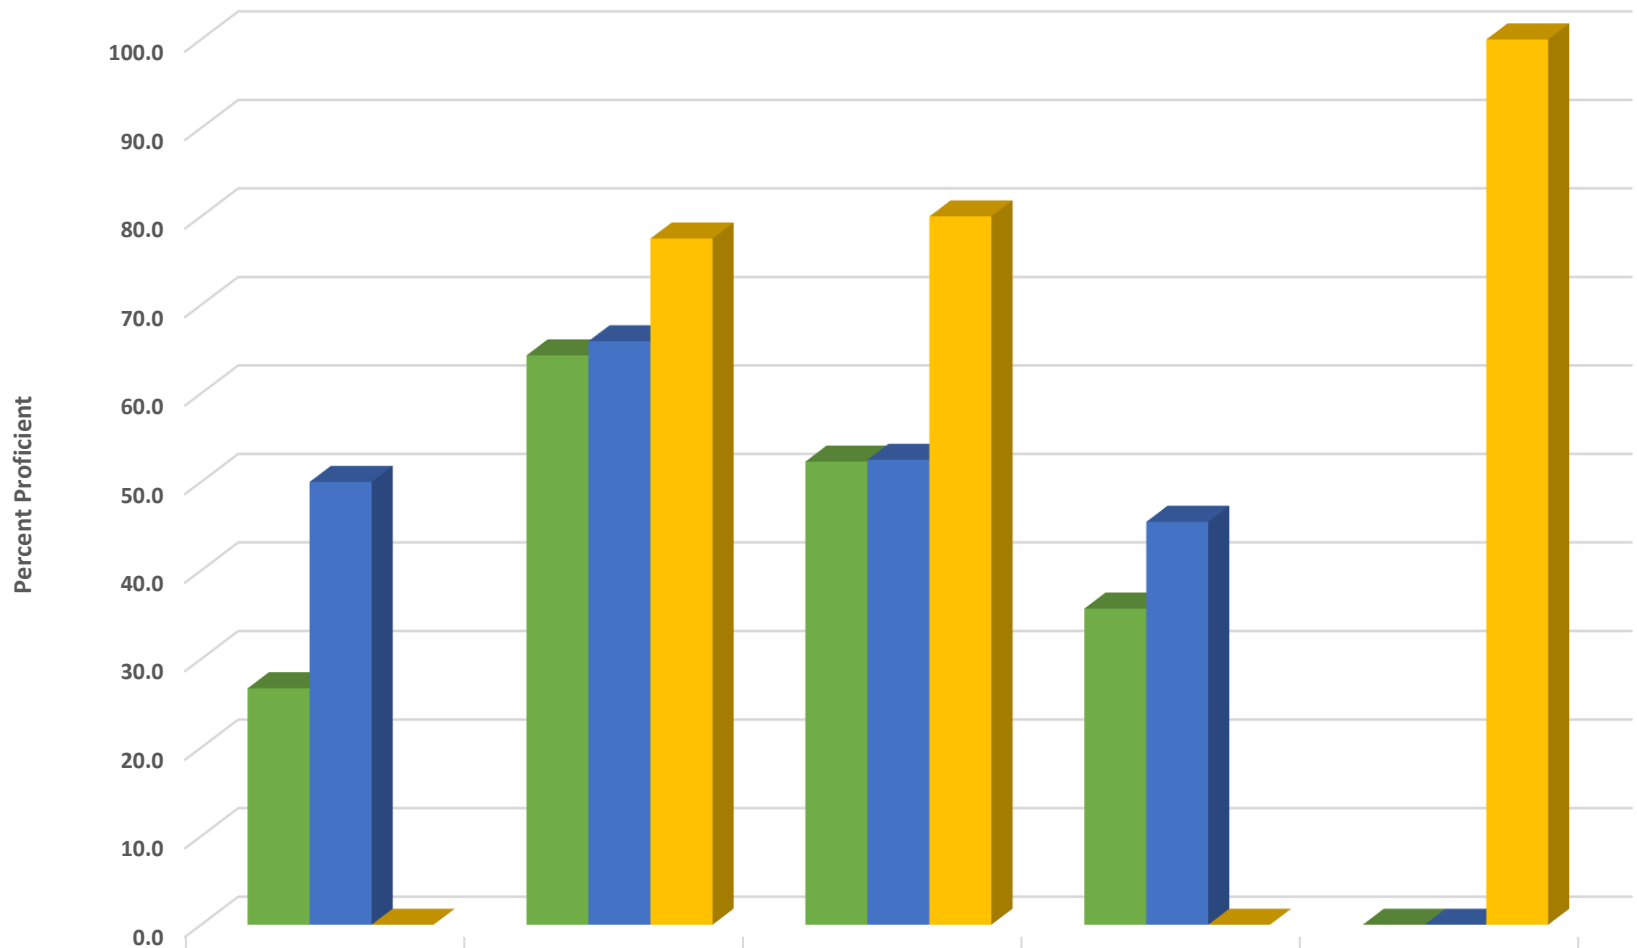

Archdale Elementary Grade 3 ELA/Reading Percent Proficient by Subgroups

	HISP	WHITE	EDS	LEP/ELS	AIG
2017 prof pct	26.7	64.3	52.3	35.7	0.0
2018 prof pct	50.0	65.9	52.5	45.5	0.0
2019 prof pct	0.0	77.5	80.0	0.0	100.0