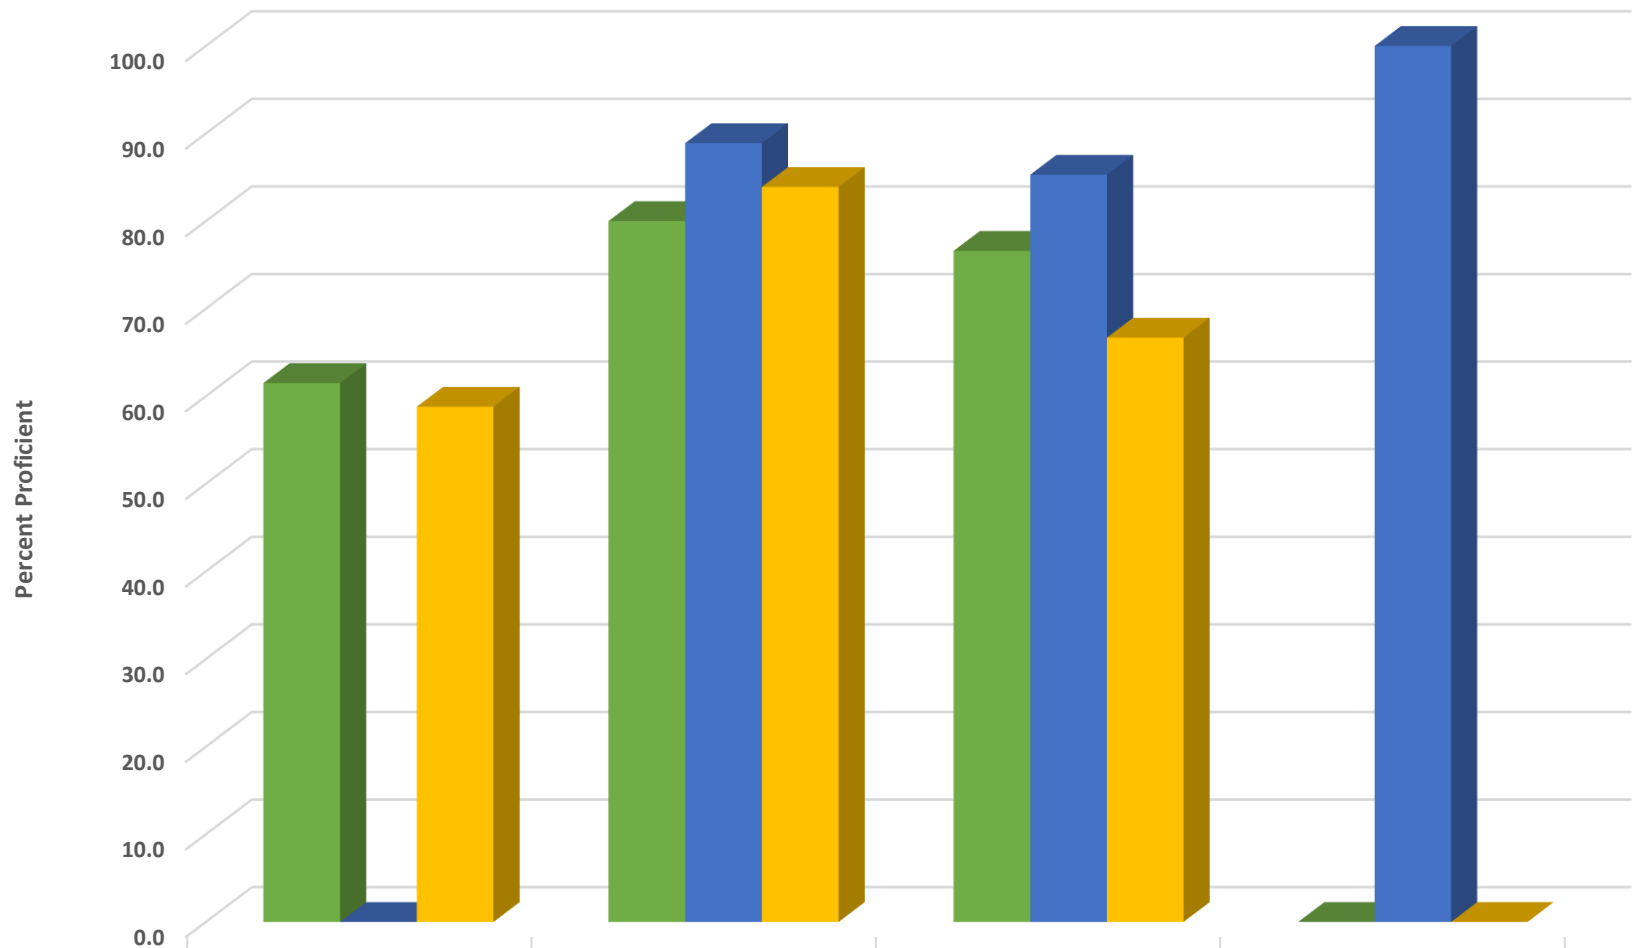

Archdale Elementary Grade 5 Science Percent Proficient by Subgroups

	HISP	WHITE	EDS	AIG
2017 prof pct	61.5	80.0	76.6	0.0
2018 prof pct	0.0	88.9	85.3	100.0
2019 prof pct	58.8	83.9	66.7	0.0