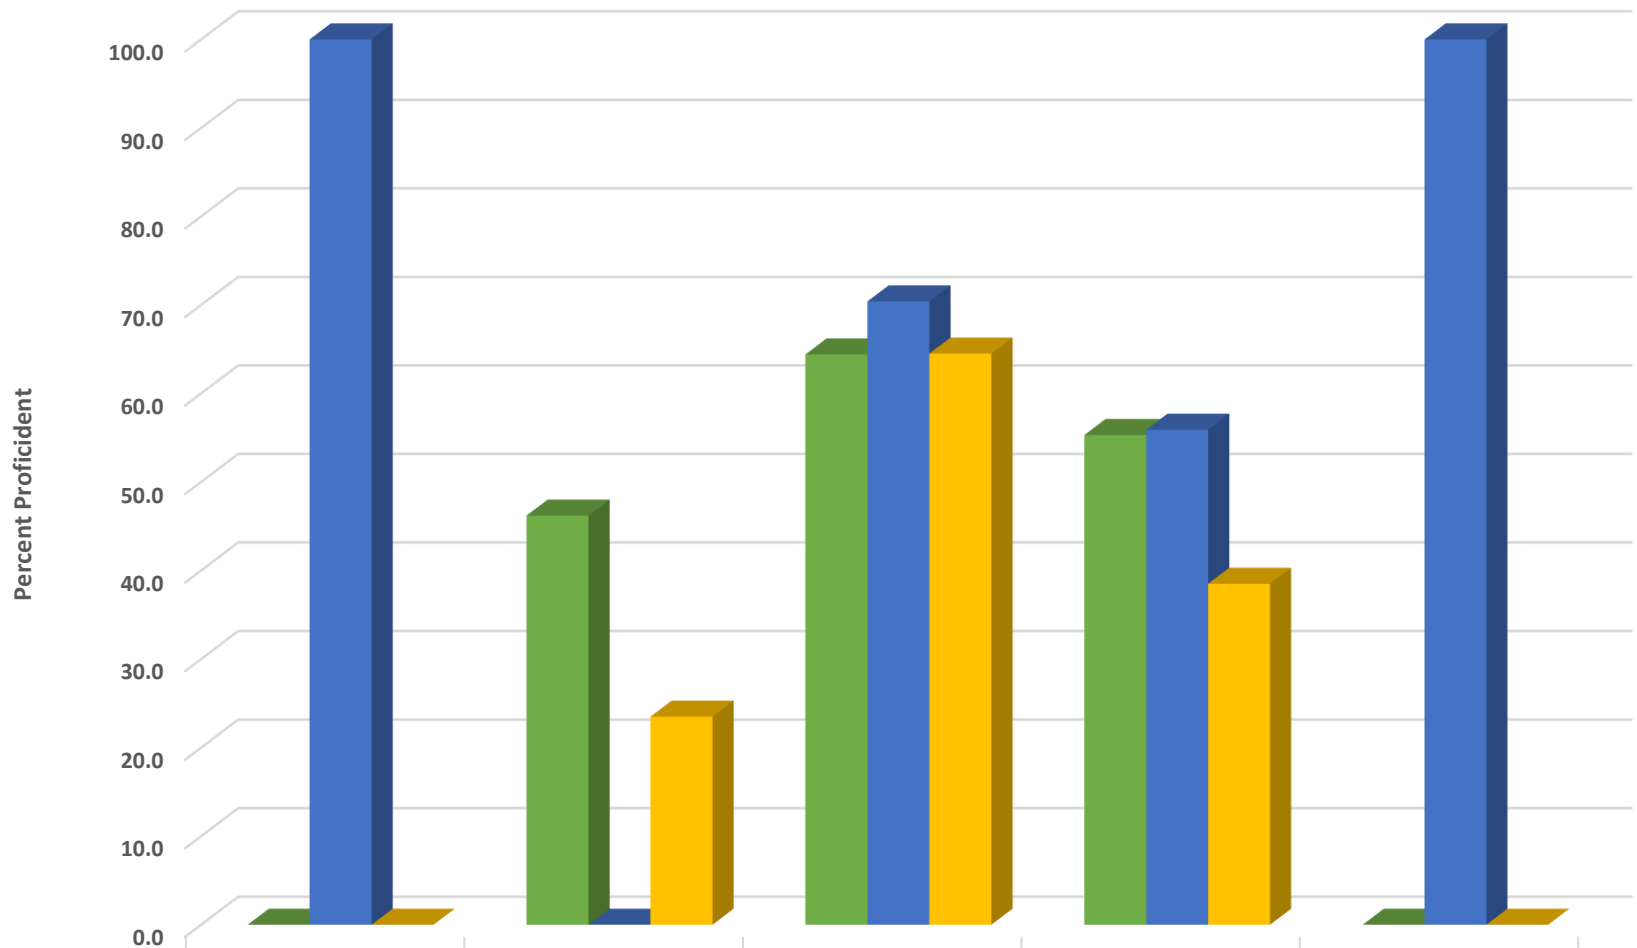

Archdale Elementary Grade 5 ELA/Reading Percent Proficient by Subgroups

	ASIA	HISP	WHITE	EDS	AIG
2017 prof pct	0.0	46.2	64.4	55.3	0.0
2018 prof pct	100.0	0.0	70.4	55.9	100.0
2019 prof pct	0.0	23.5	64.5	38.5	0.0