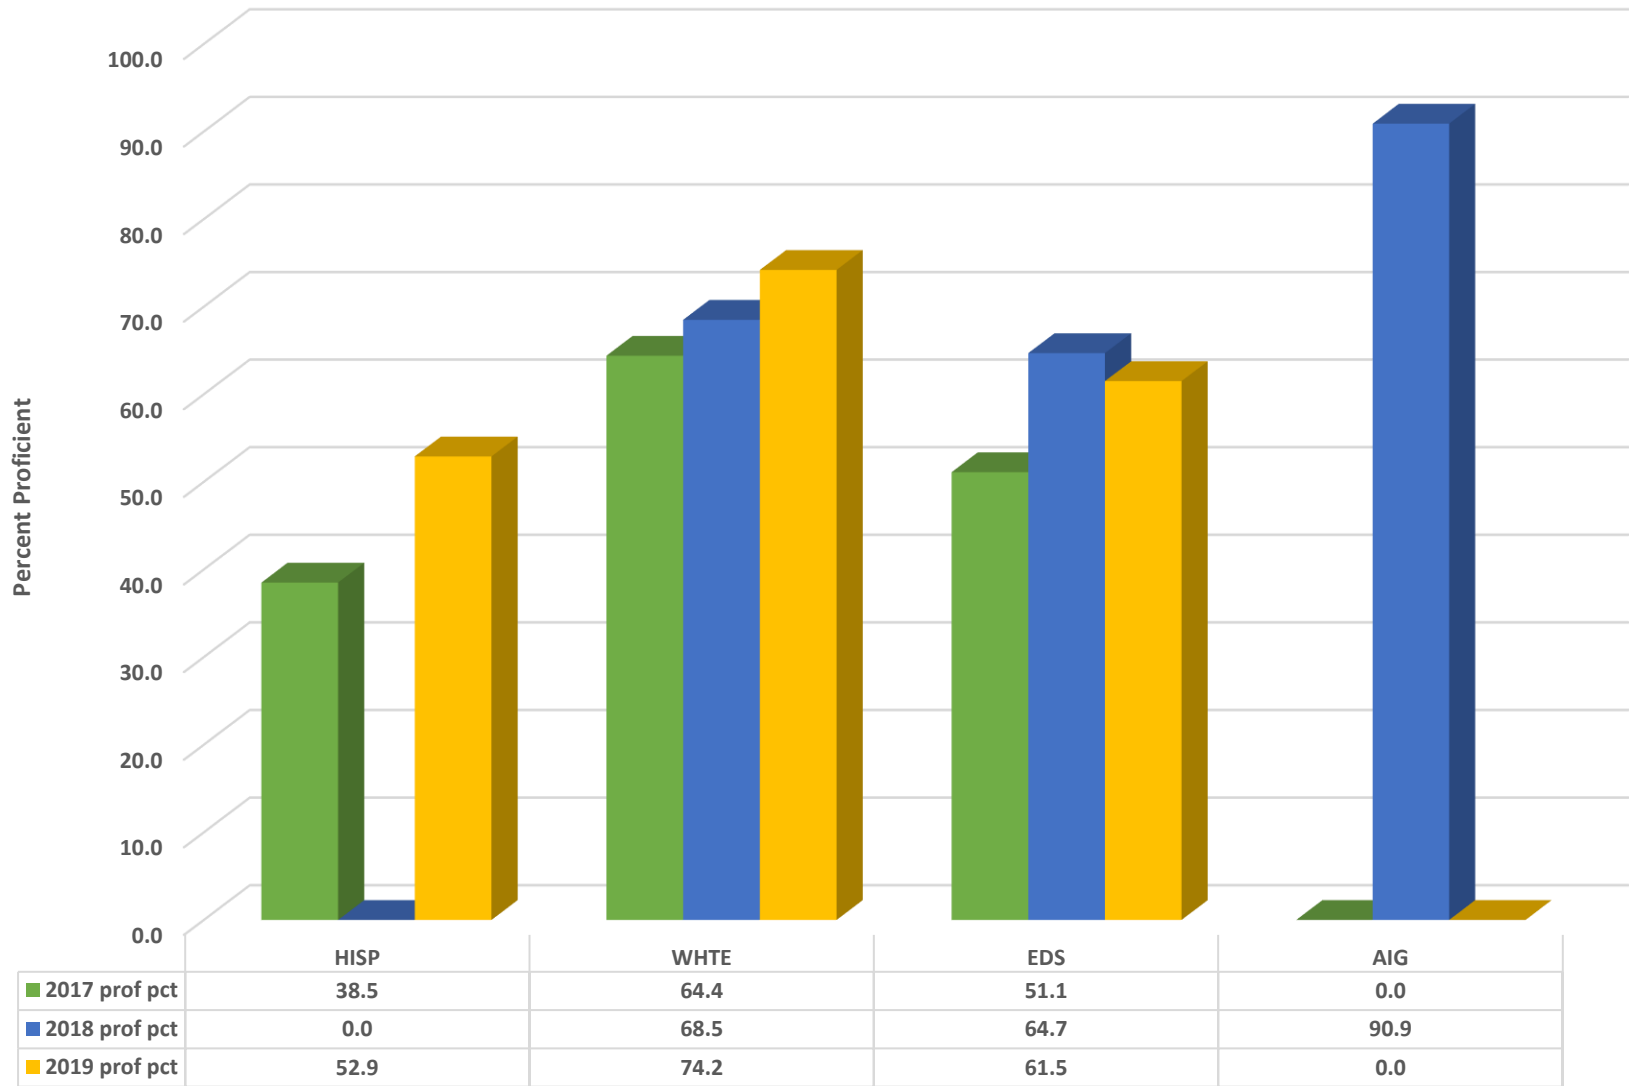

Archdael Elementary Grade 5 Math Percent Proficient by Subgroups