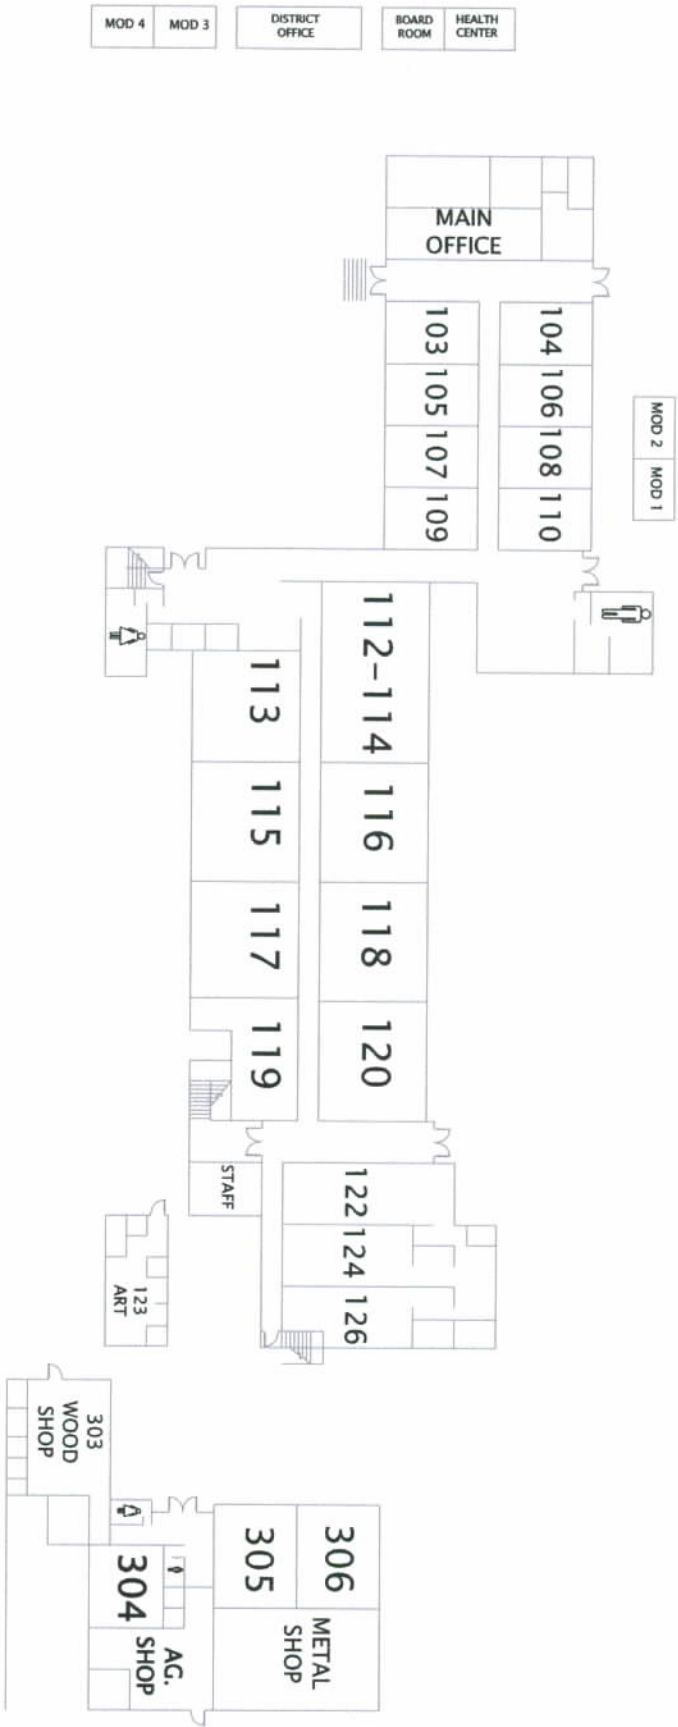

# RAINIER SCHOOL DISTRICT #13

# RAINIER JR/SR HIGH SCHOOL

MOD X

MOD Z MOD Y

MOD W

MOD S MOD T

MOD U MOD V

HPE  
GYM

HUDSON PARK  
ELEMENTARY SCHOOL

**KITCHEN**

**LIBRARY**

**APRIL  
OFFICE**

**NURSE**

**COMPUTER  
LAB**

**COLUMBIAN  
ROOM**