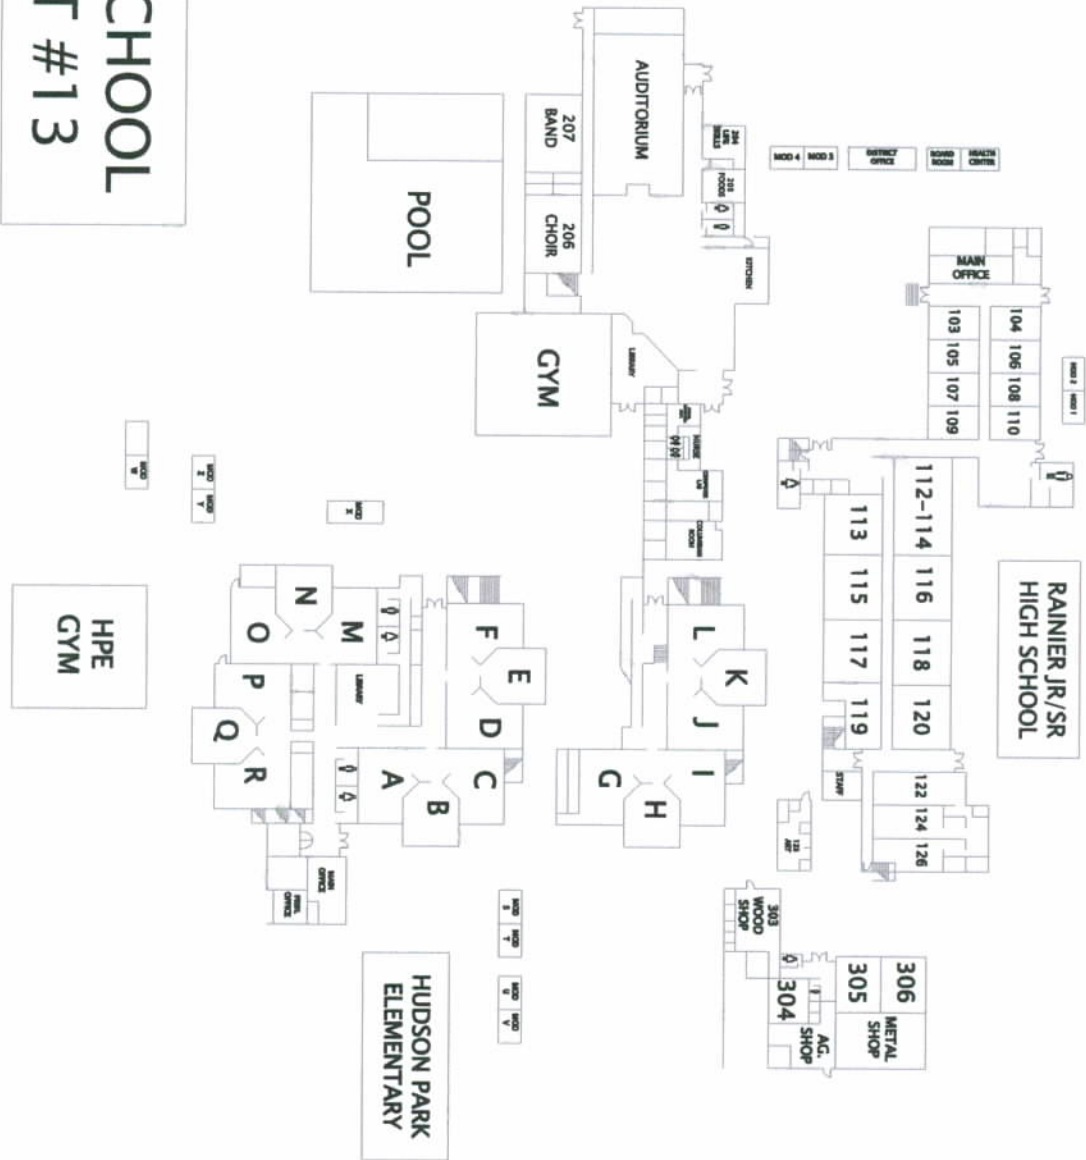

# RAINIER SCHOOL DISTRICT #13

# RAINIER JR/SR HIGH SCHOOL

MOD X

MOD Z MOD Y

MOD W

MOD S MOD T

MOD U MOD V

HPE  
GYM

HUDSON PARK  
ELEMENTARY SCHOOL