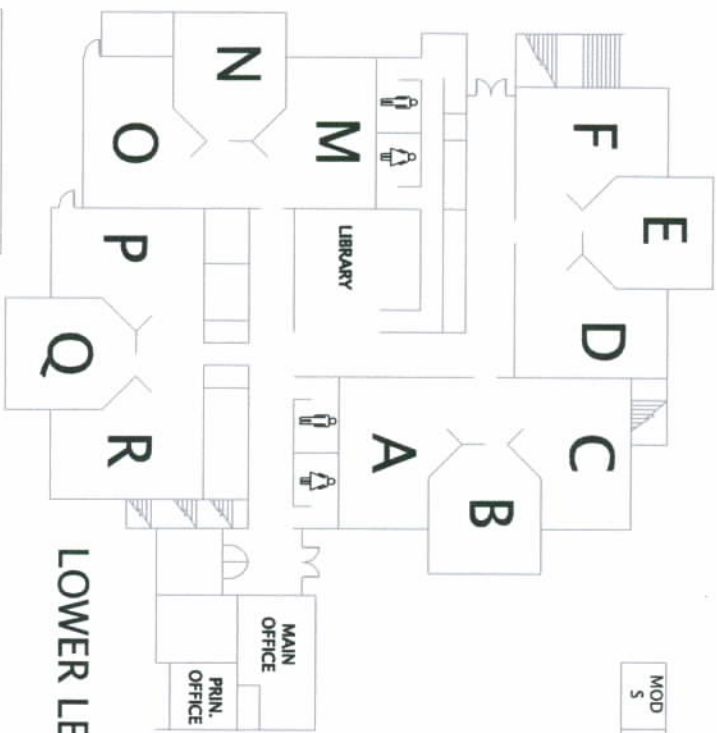

# RAINIER JR/SR HIGH SCHOOL

MOD X

MOD Z MOD Y

MOD W

MOD S MOD T

MOD U MOD V

HPE  
GYM

HUDSON PARK  
ELEMENTARY SCHOOL