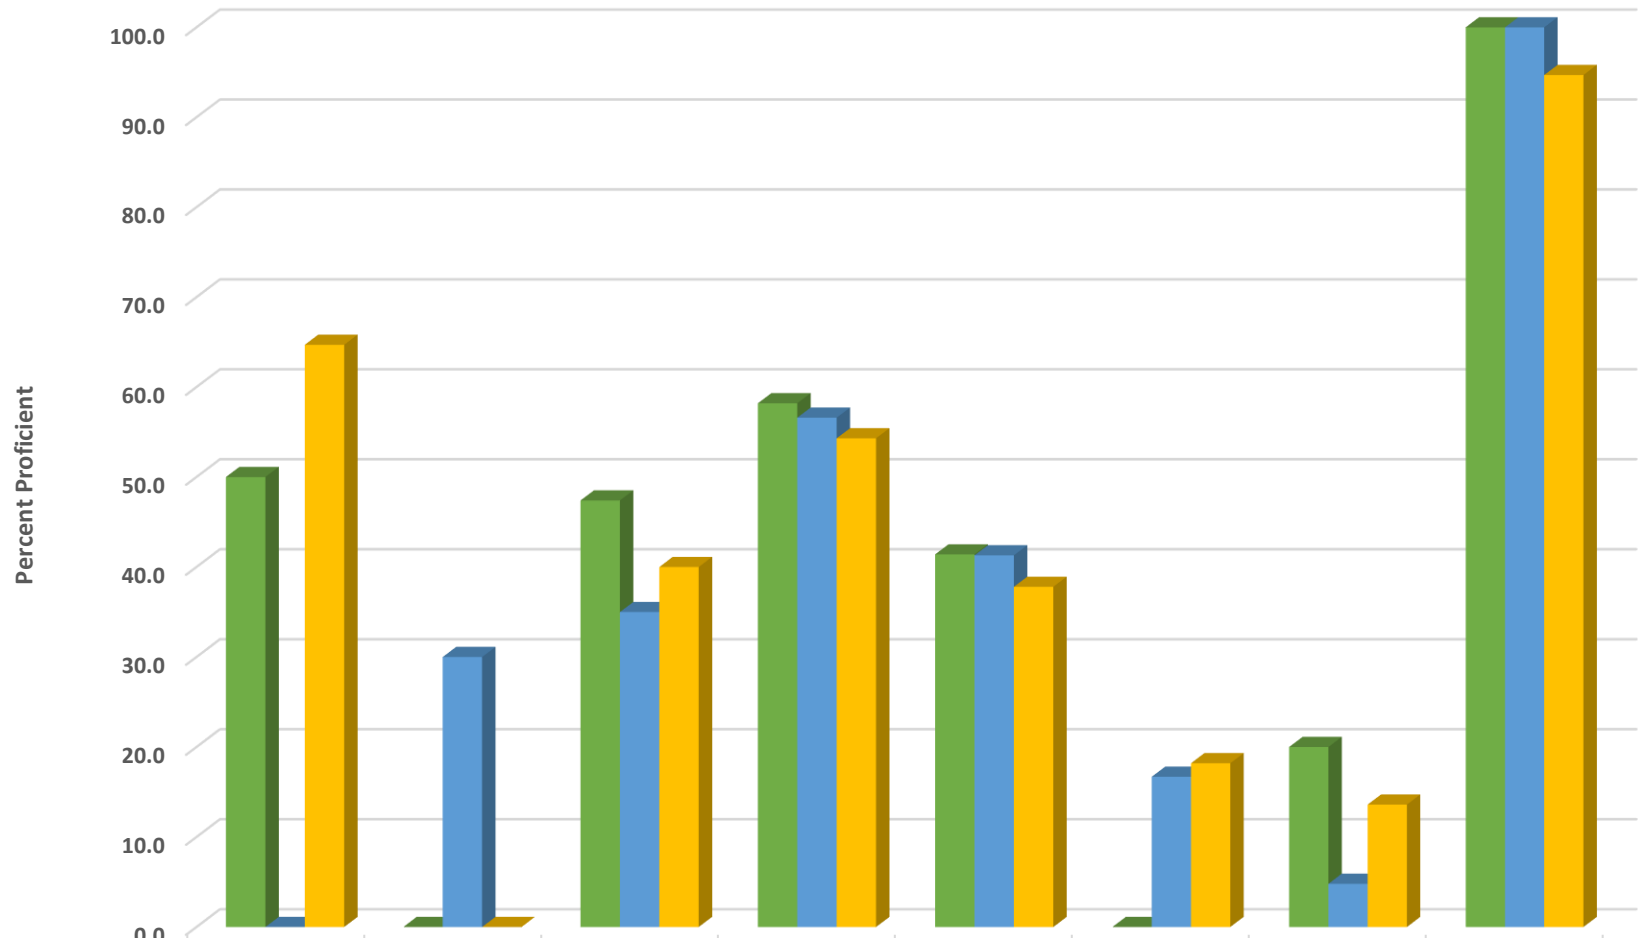

Trinity High School 2018-2019 All EOC's GLP

Trinity High Biology Percent Proficient by Subgroups

■ 2017 prof pct	50.0	20.0	40.9	54.7	45.6	0.0	13.3	100.0
■ 2018 prof pct	0.0	40.0	35.0	44.8	36.9	15.4	4.0	100.0
■ 2019 prof pct	85.7	16.7	43.8	46.2	43.5	0.0	23.8	95.8

Trinity High English II Percent Proficient by Subgroups

	ASIA	BLCK	HISP	WHITE	EDS	LEP/ELS	SWD	AIG
2017 prof pct	50.0	0.0	47.4	58.2	41.4	0.0	20.0	100.0
2018 prof pct	0.0	30.0	35.0	56.6	41.3	16.7	4.8	100.0
2019 prof pct	64.7	0.0	40.0	54.3	37.8	18.2	13.6	94.7