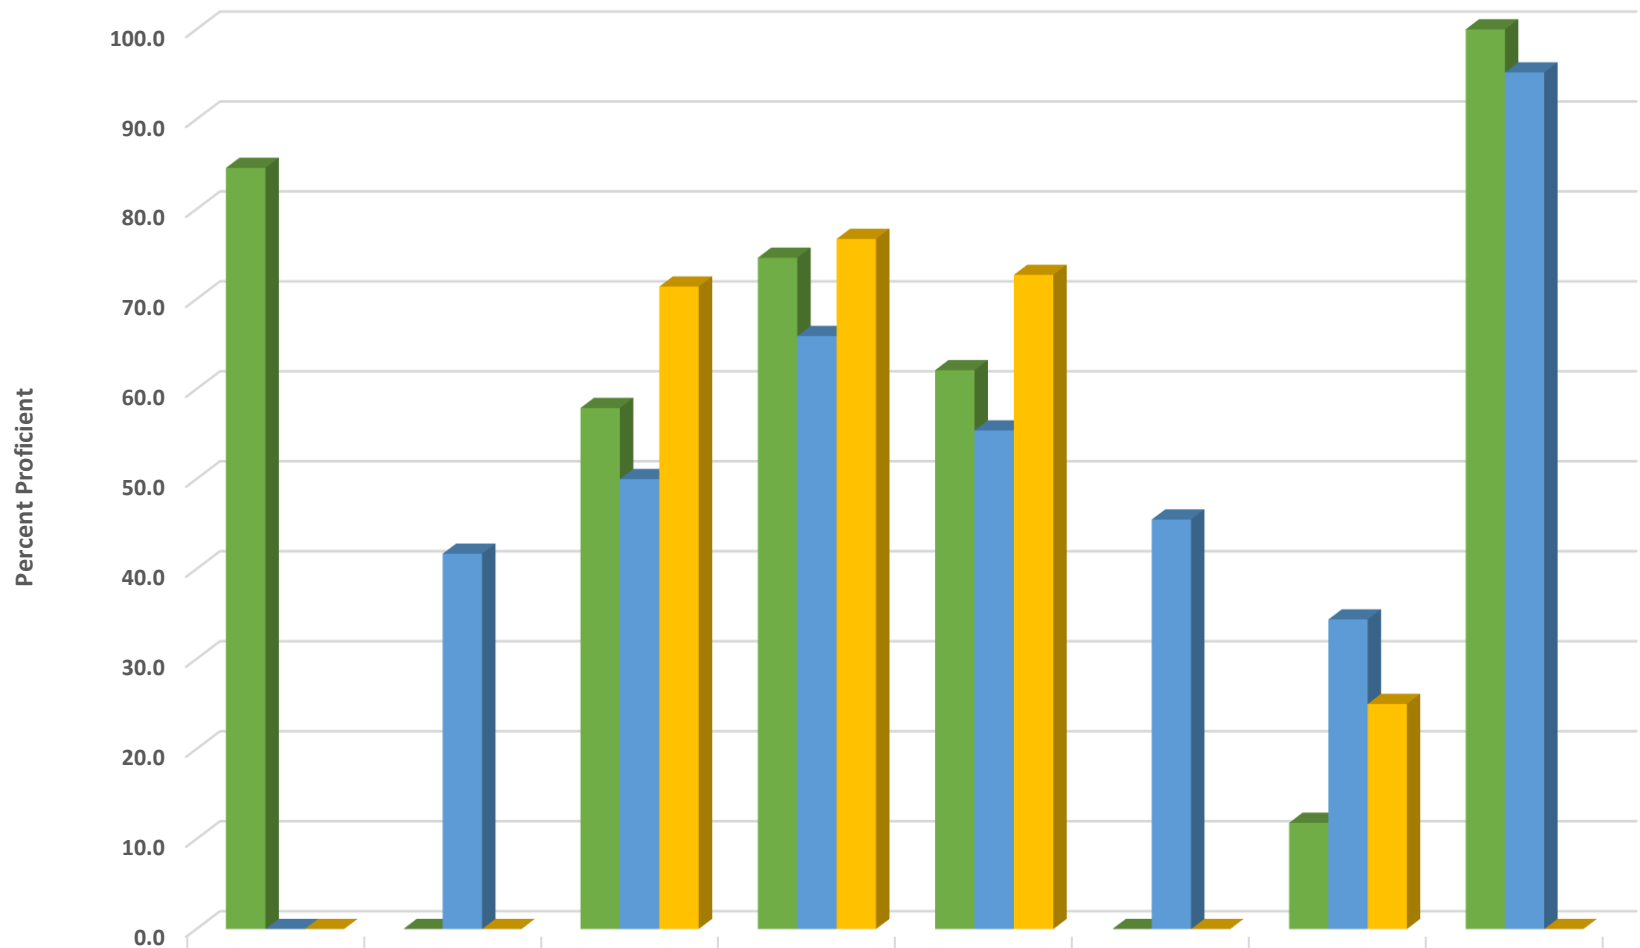

Trinity High NC Math I Percent Proficient by Subgroups

■ 2017 prof pct	84.6	0.0	57.9	74.6	62.1	0.0	11.8	100.0
■ 2018 prof pct	0.0	41.7	50.0	65.9	55.4	45.5	34.4	95.2
■ 2019 prof pct	0.0	0.0	71.4	76.7	72.7	0.0	25.0	0.0