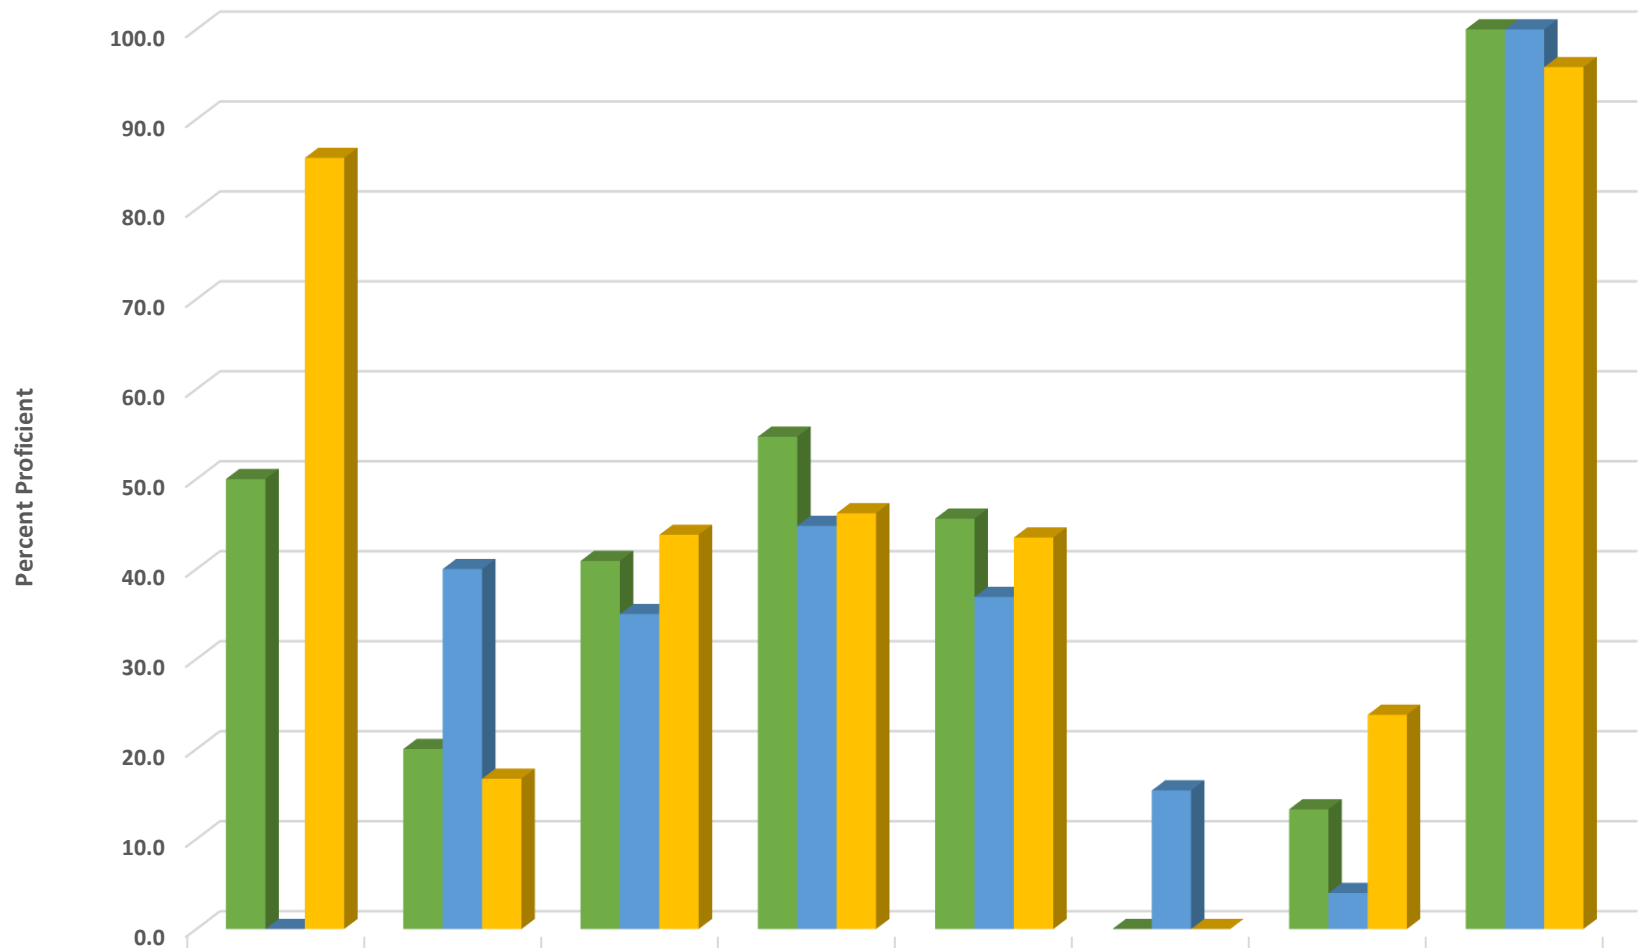

Trinity High School 2018-2019 All EOC's GLP

Trinity High Biology Percent Proficient by Subgroups

■ 2017 prof pct	50.0	20.0	40.9	54.7	45.6	0.0	13.3	100.0
■ 2018 prof pct	0.0	40.0	35.0	44.8	36.9	15.4	4.0	100.0
■ 2019 prof pct	85.7	16.7	43.8	46.2	43.5	0.0	23.8	95.8

Trinity High English II Percent Proficient by Subgroups

	ASIA	BLCK	HISP	WHITE	EDS	LEP/ELS	SWD	AIG
2017 prof pct	50.0	0.0	47.4	58.2	41.4	0.0	20.0	100.0
2018 prof pct	0.0	30.0	35.0	56.6	41.3	16.7	4.8	100.0
2019 prof pct	64.7	0.0	40.0	54.3	37.8	18.2	13.6	94.7