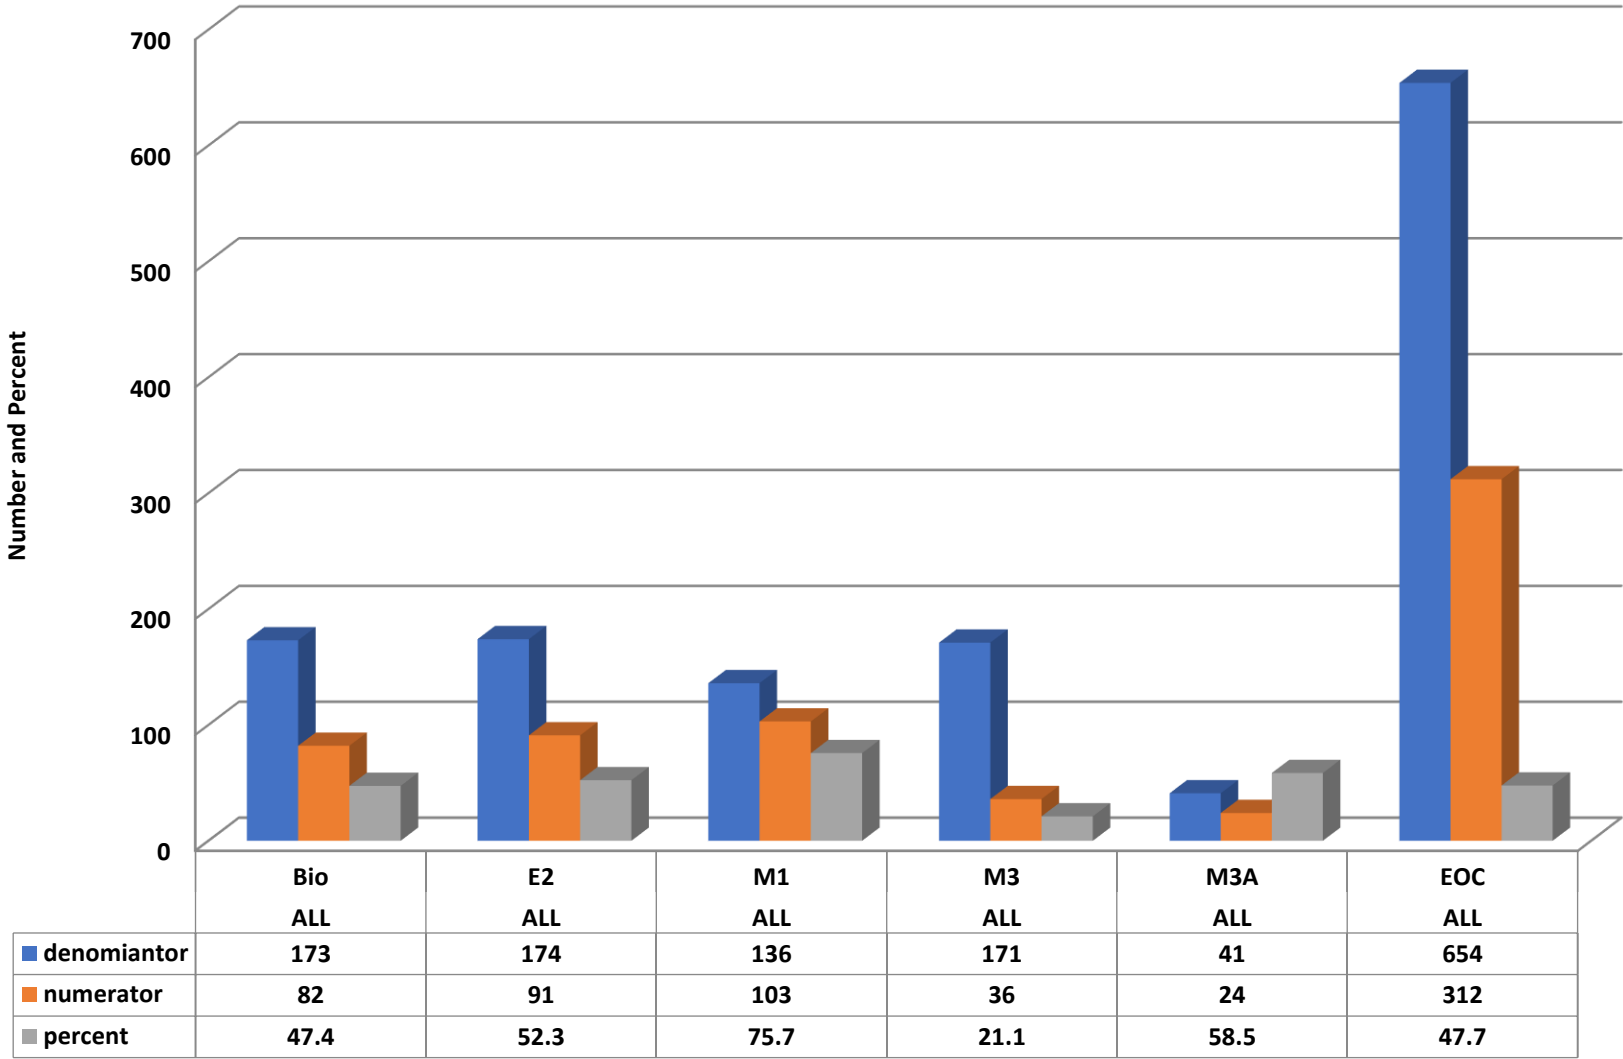

Trinity High School 2018-2019 All EOC's GLP

Trinity High Biology Percent Proficient by Subgroups

■ 2017 prof pct	50.0	20.0	40.9	54.7	45.6	0.0	13.3	100.0
■ 2018 prof pct	0.0	40.0	35.0	44.8	36.9	15.4	4.0	100.0
■ 2019 prof pct	85.7	16.7	43.8	46.2	43.5	0.0	23.8	95.8

Trinity High English II Percent Proficient by Subgroups

	ASIA	BLCK	HISP	WHITE	EDS	LEP/ELS	SWD	AIG
2017 prof pct	50.0	0.0	47.4	58.2	41.4	0.0	20.0	100.0
2018 prof pct	0.0	30.0	35.0	56.6	41.3	16.7	4.8	100.0
2019 prof pct	64.7	0.0	40.0	54.3	37.8	18.2	13.6	94.7