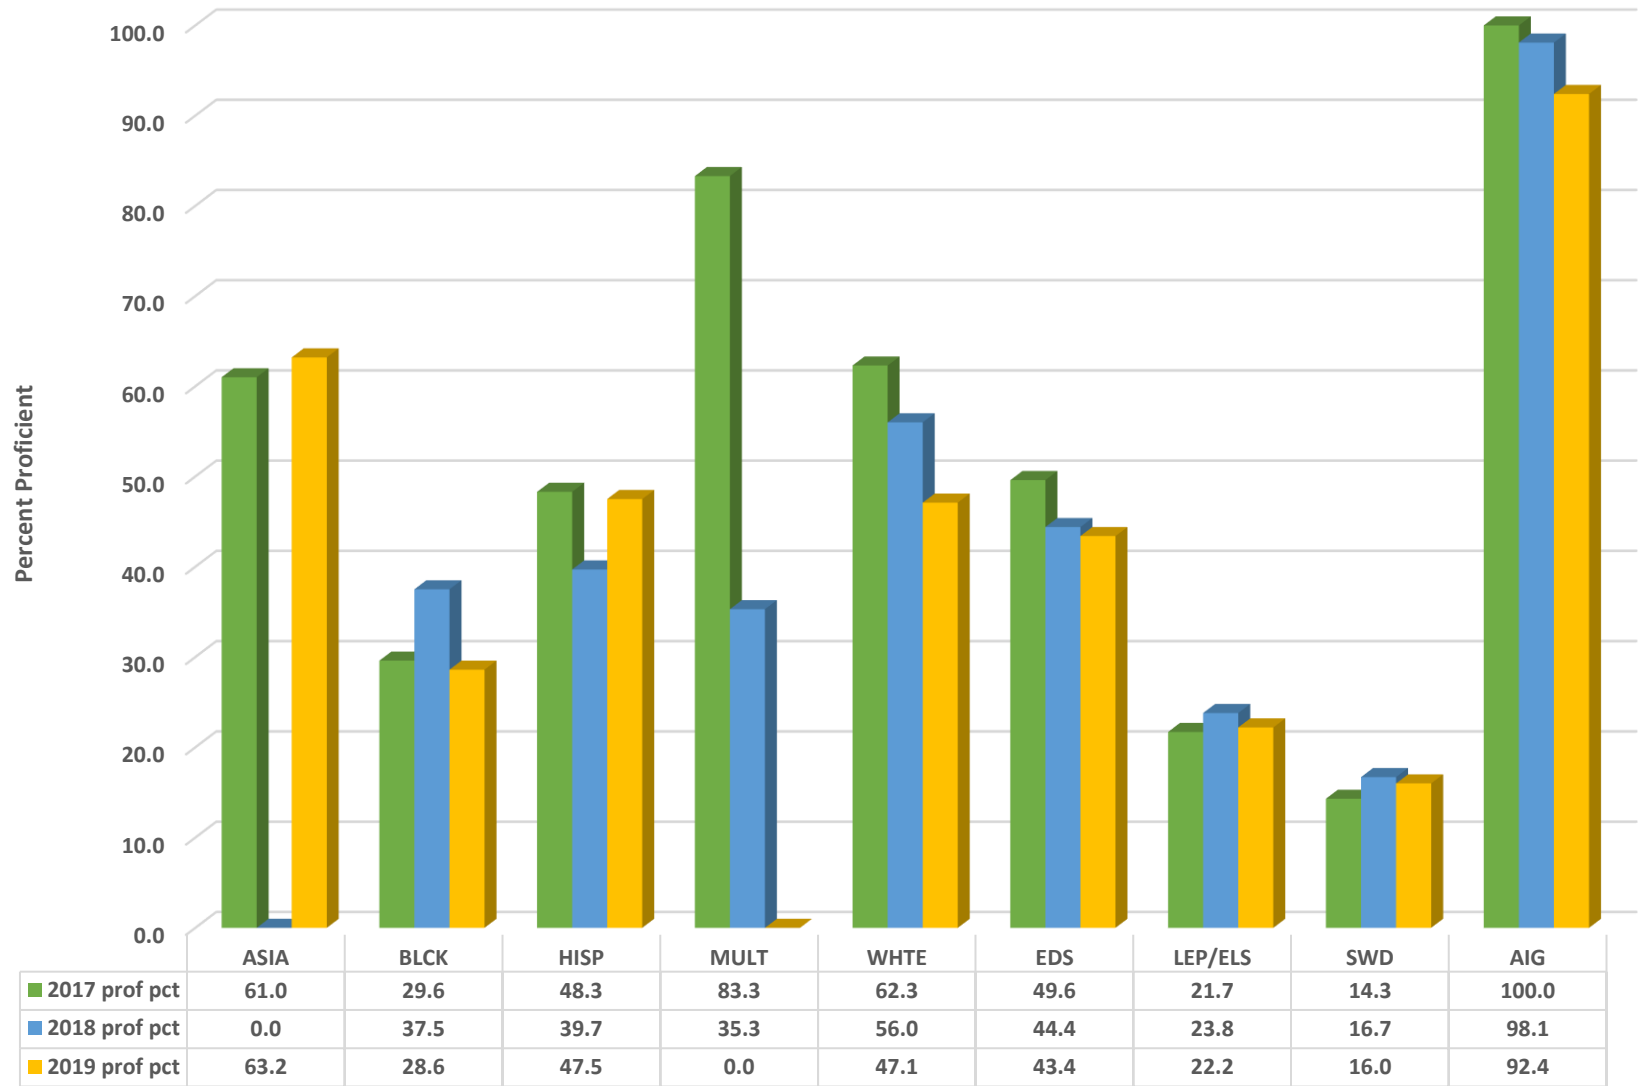

Trinity High End-of-Course Percent Proficient by Subgroups