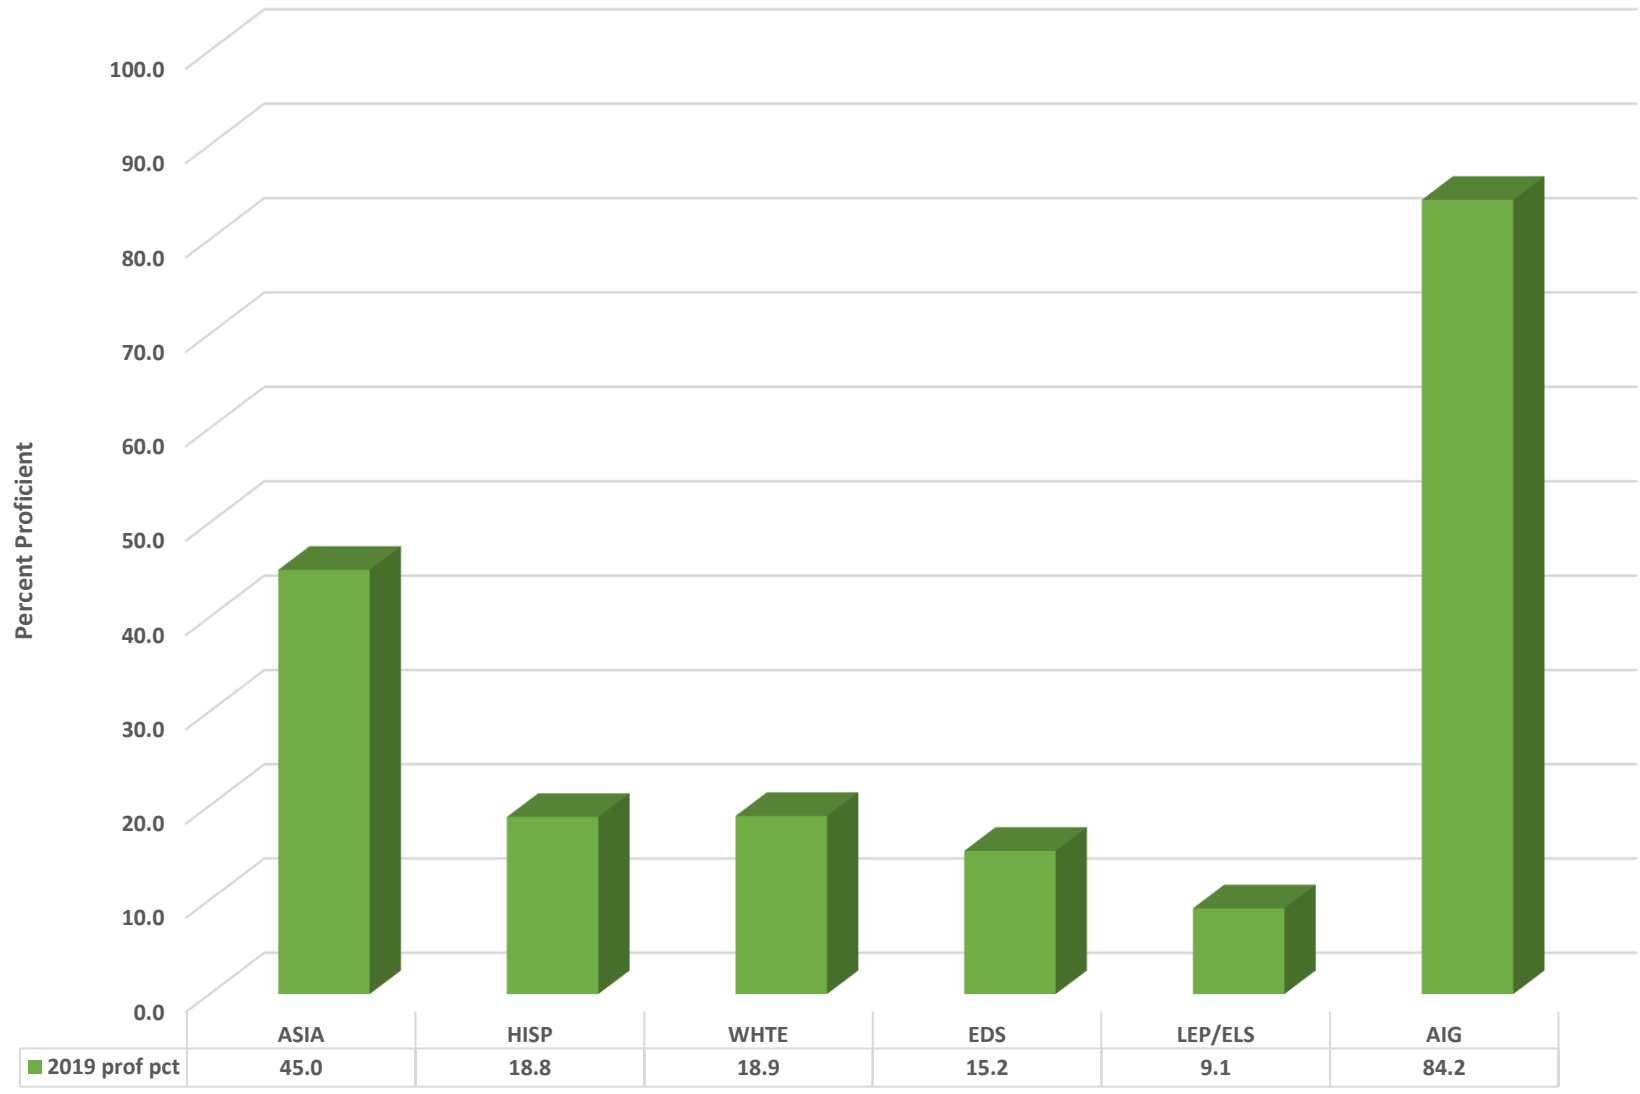

Trinity High NC Math III Percent Proficient by Subgroups