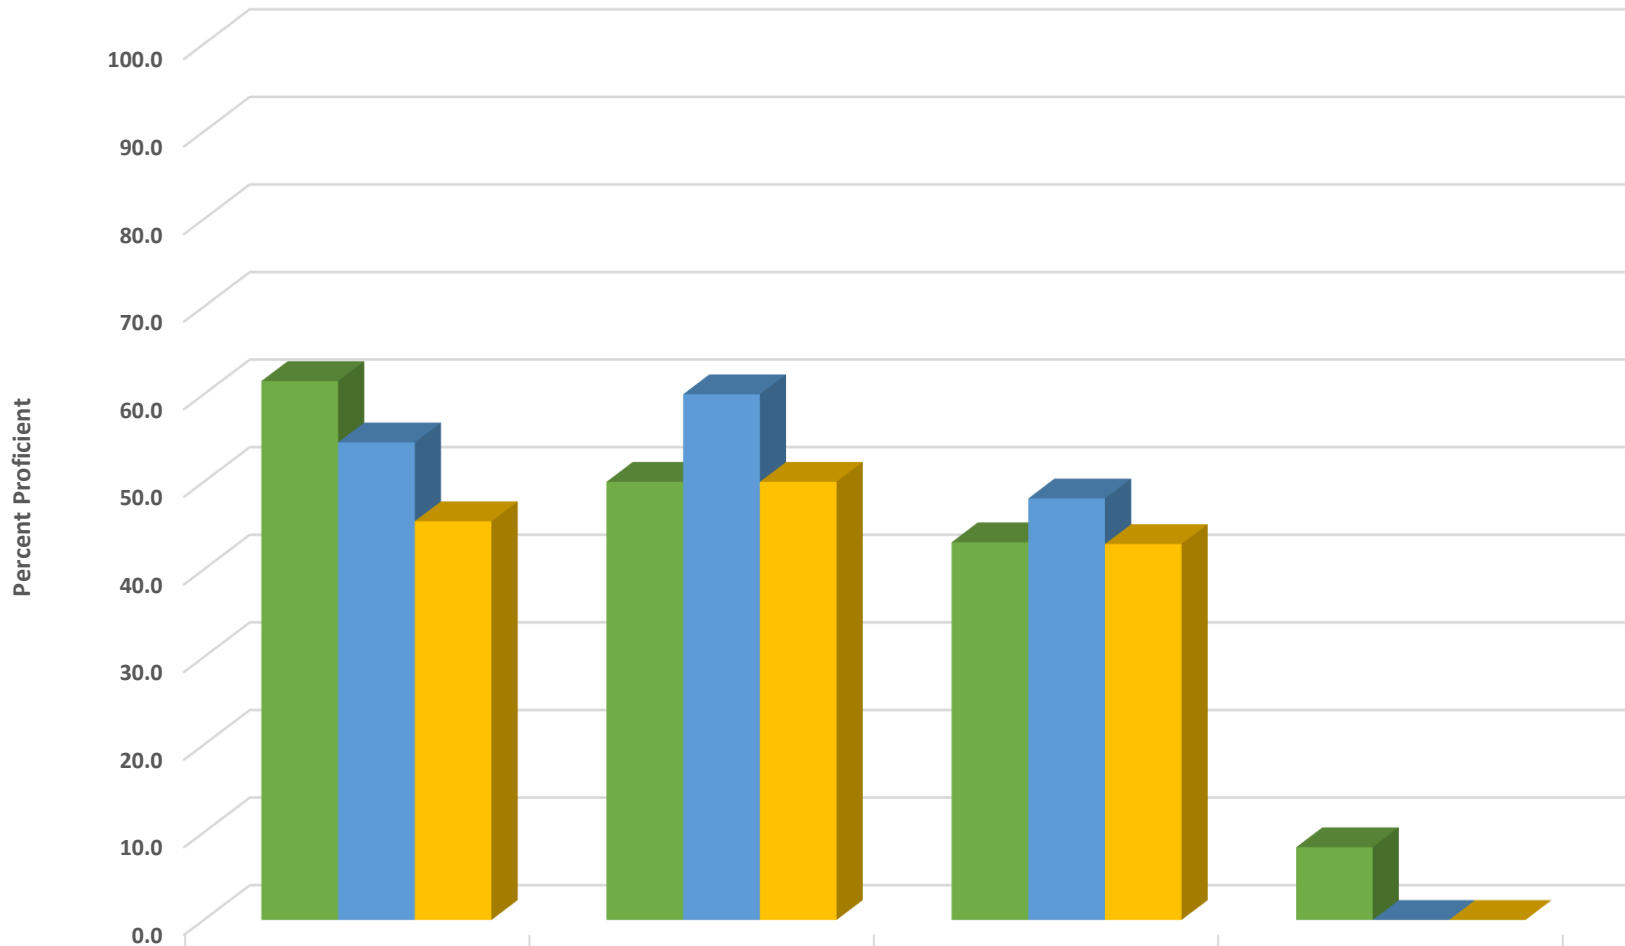

Coleridge Elementary Grade 3 ELA/Reading Percent Proficient by Subgroups

	HISP	WHITE	EDS	SWD
■ 2017 prof pct	61.5	50.0	43.1	8.3
■ 2018 prof pct	54.5	60.0	48.1	0.0
■ 2019 prof pct	45.5	50.0	42.9	0.0