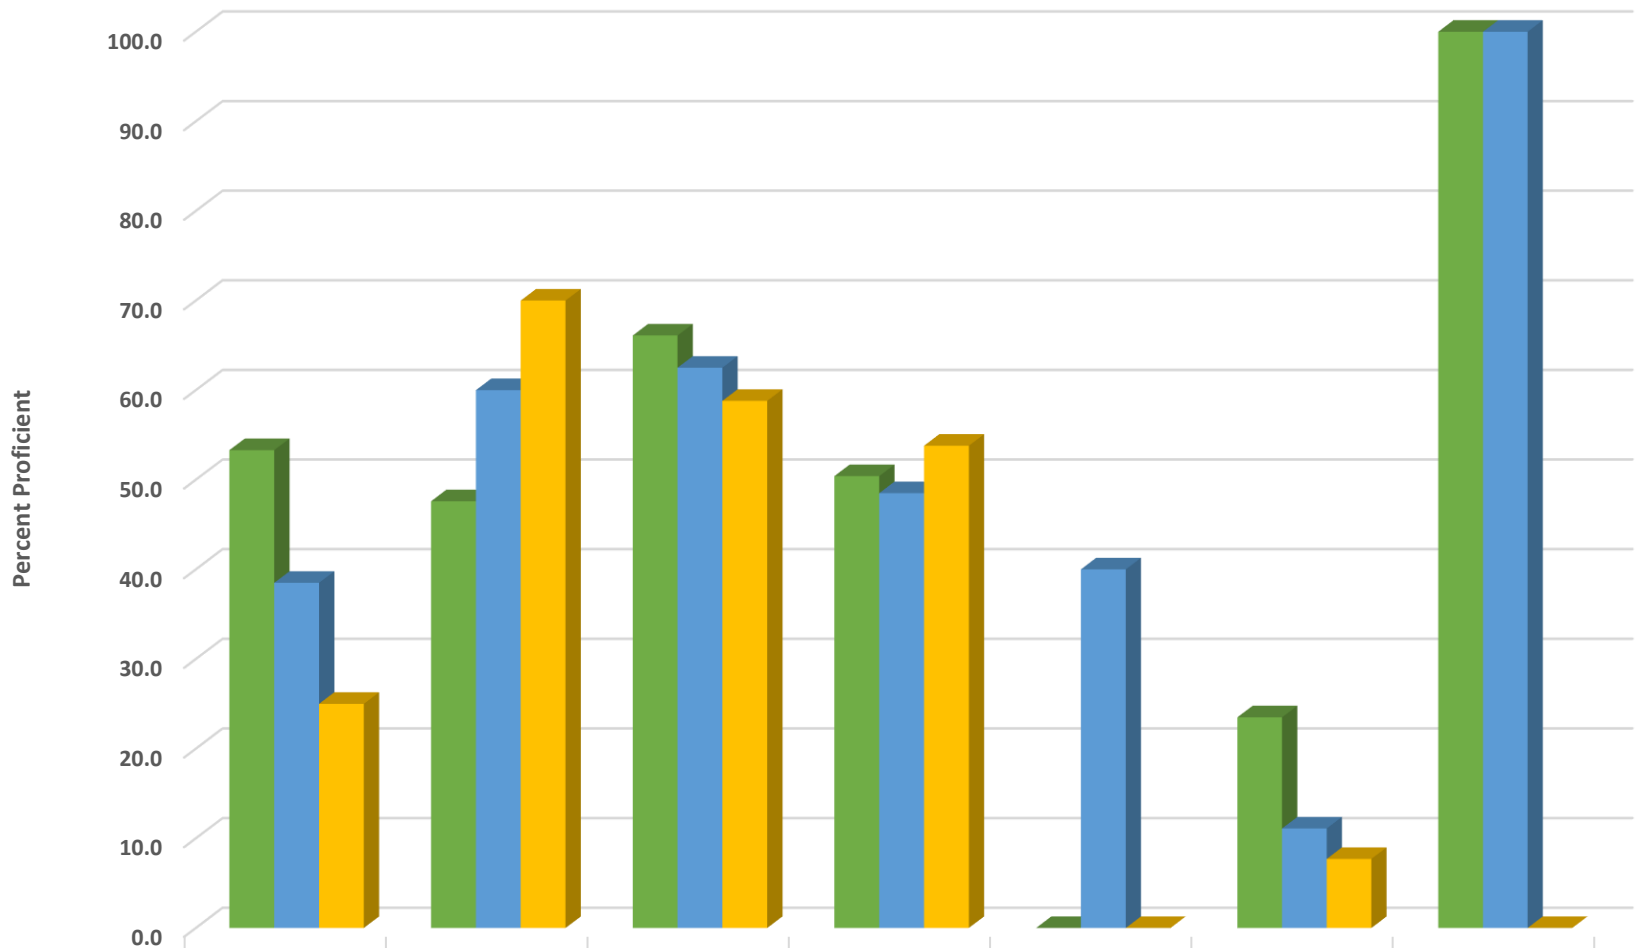

### Coleridge Elementary Grades 3-5 Percent Proficient by Subgroups

	BLCK	HISP	WHITE	EDS	LEP/ELS	SWD	AIG
2017 prof pct	53.3	47.6	66.1	50.4	0.0	23.5	100.0
2018 prof pct	38.5	60.0	62.5	48.5	40.0	11.1	100.0
2019 prof pct	25.0	70.0	58.8	53.8	0.0	7.7	0.0