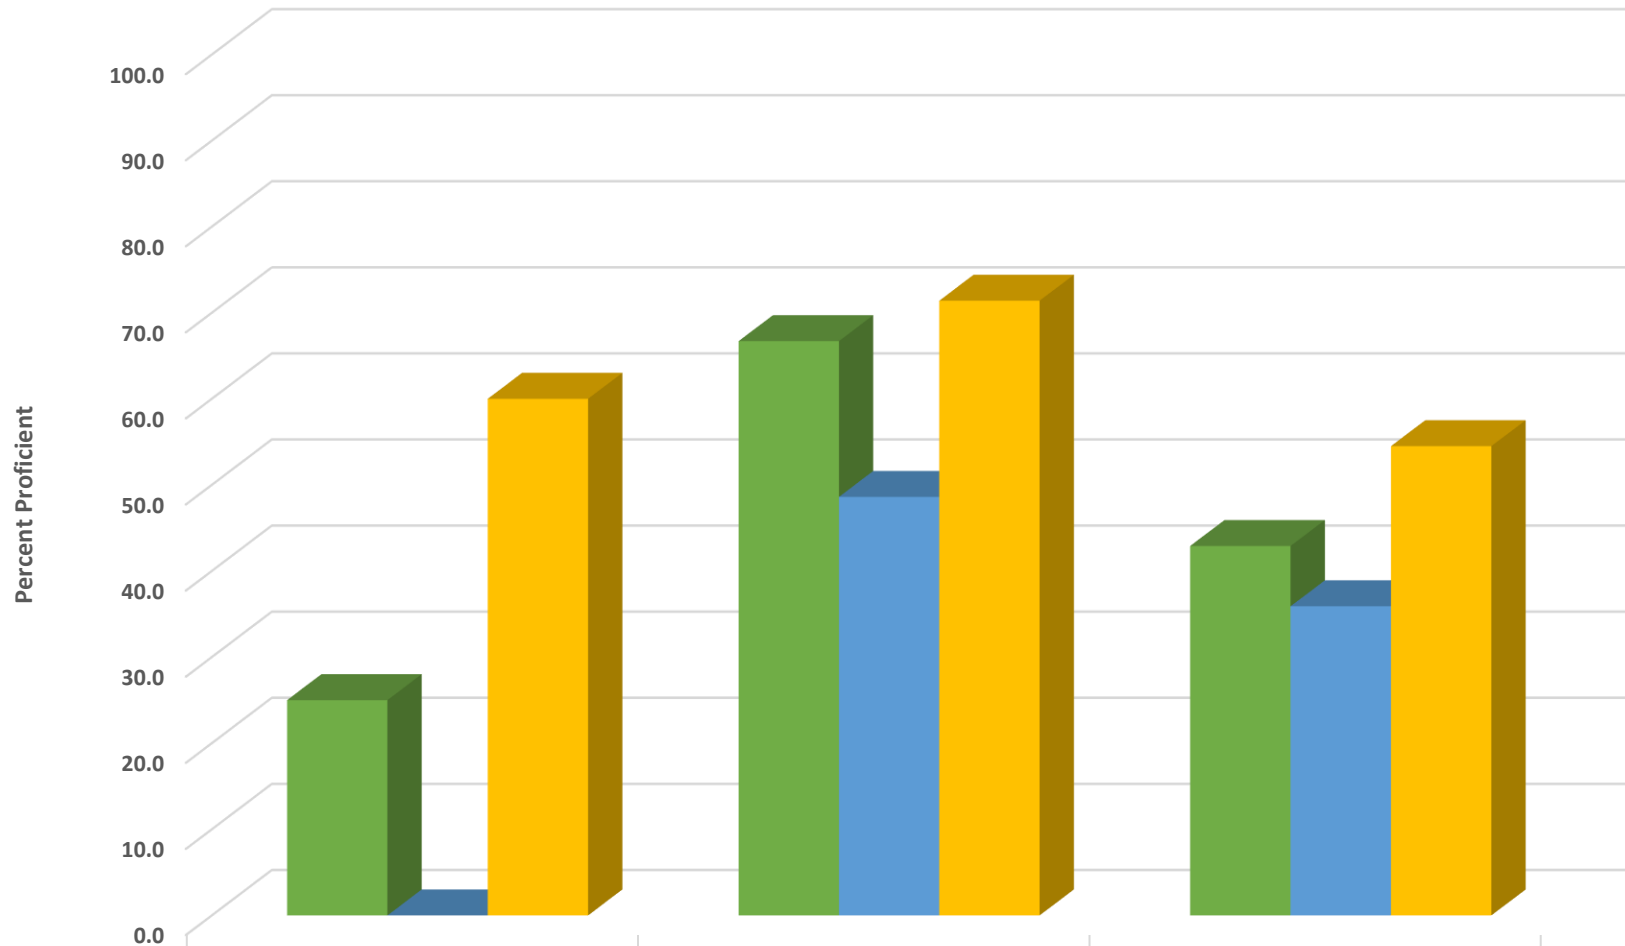

Coleridge Elementary Grade 4 ELA/Reading Percent Proficient by Subgroups

■	2017 prof pct	HISP	25.0	WHITE	66.7	EDS	42.9
■	2018 prof pct	HISP	0.0	WHITE	48.6	EDS	35.9
■	2019 prof pct	HISP	60.0	WHITE	71.4	EDS	54.5