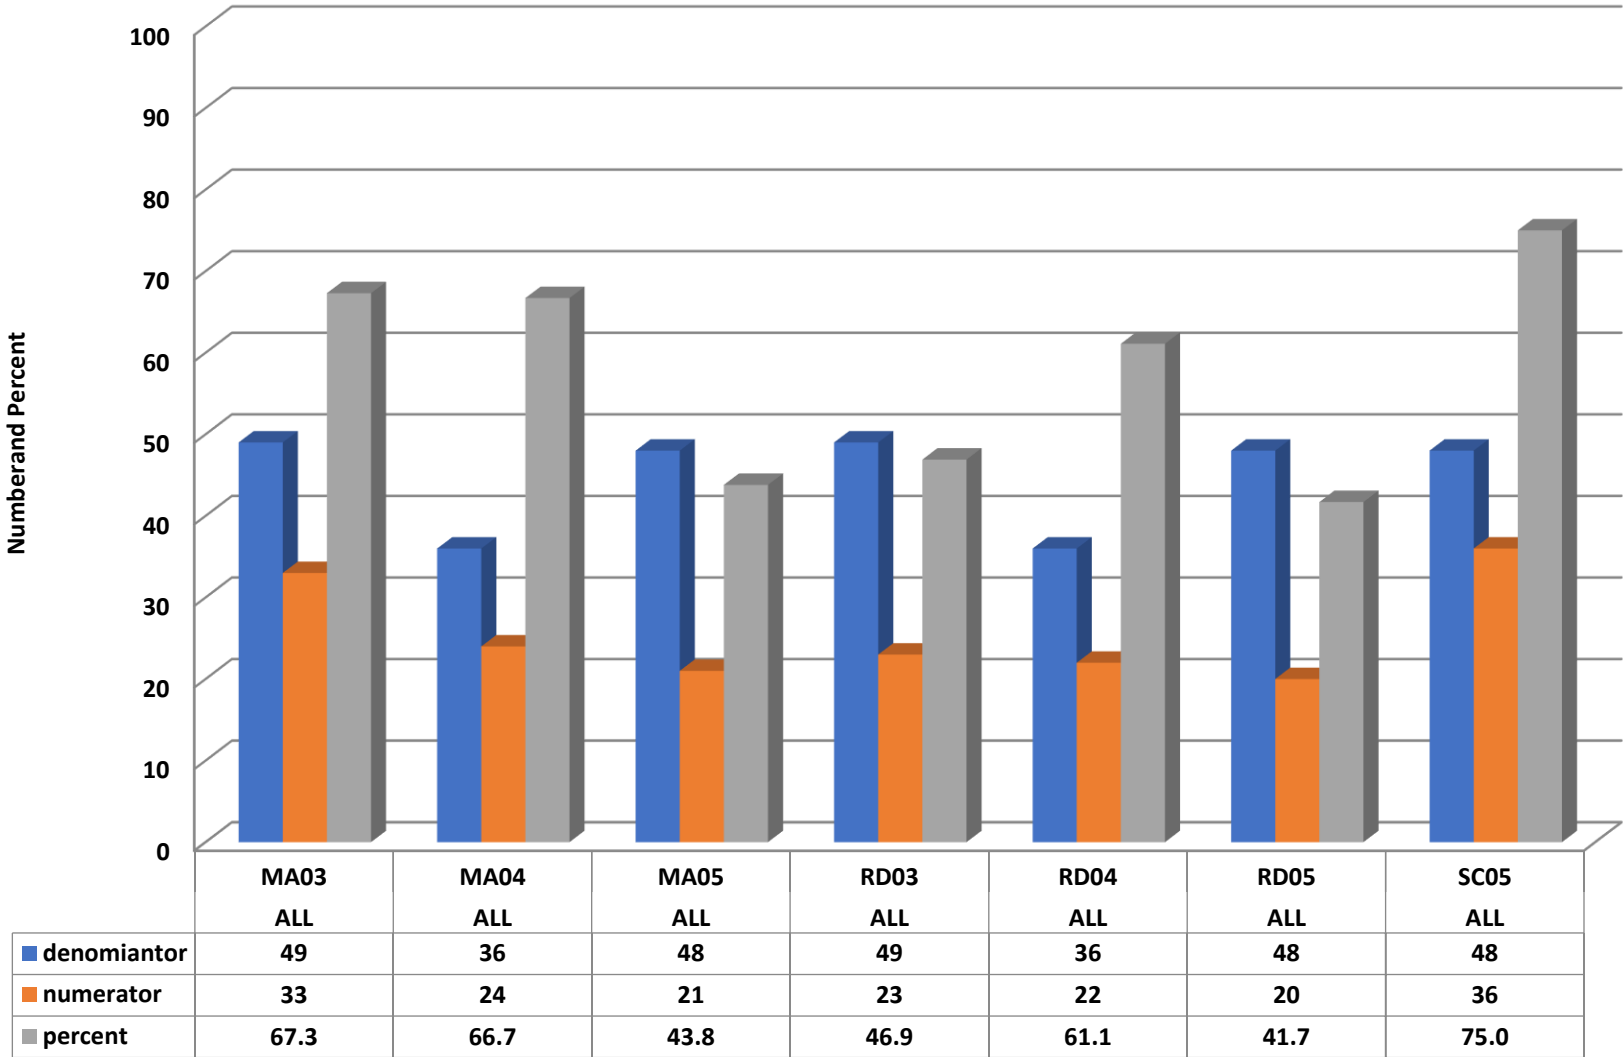

### Coleridge Elementary Grades 3-5 Percent Proficient by Subgroups

	BLCK	HISP	WHITE	EDS	LEP/ELS	SWD	AIG
2017 prof pct	53.3	47.6	66.1	50.4	0.0	23.5	100.0
2018 prof pct	38.5	60.0	62.5	48.5	40.0	11.1	100.0
2019 prof pct	25.0	70.0	58.8	53.8	0.0	7.7	0.0