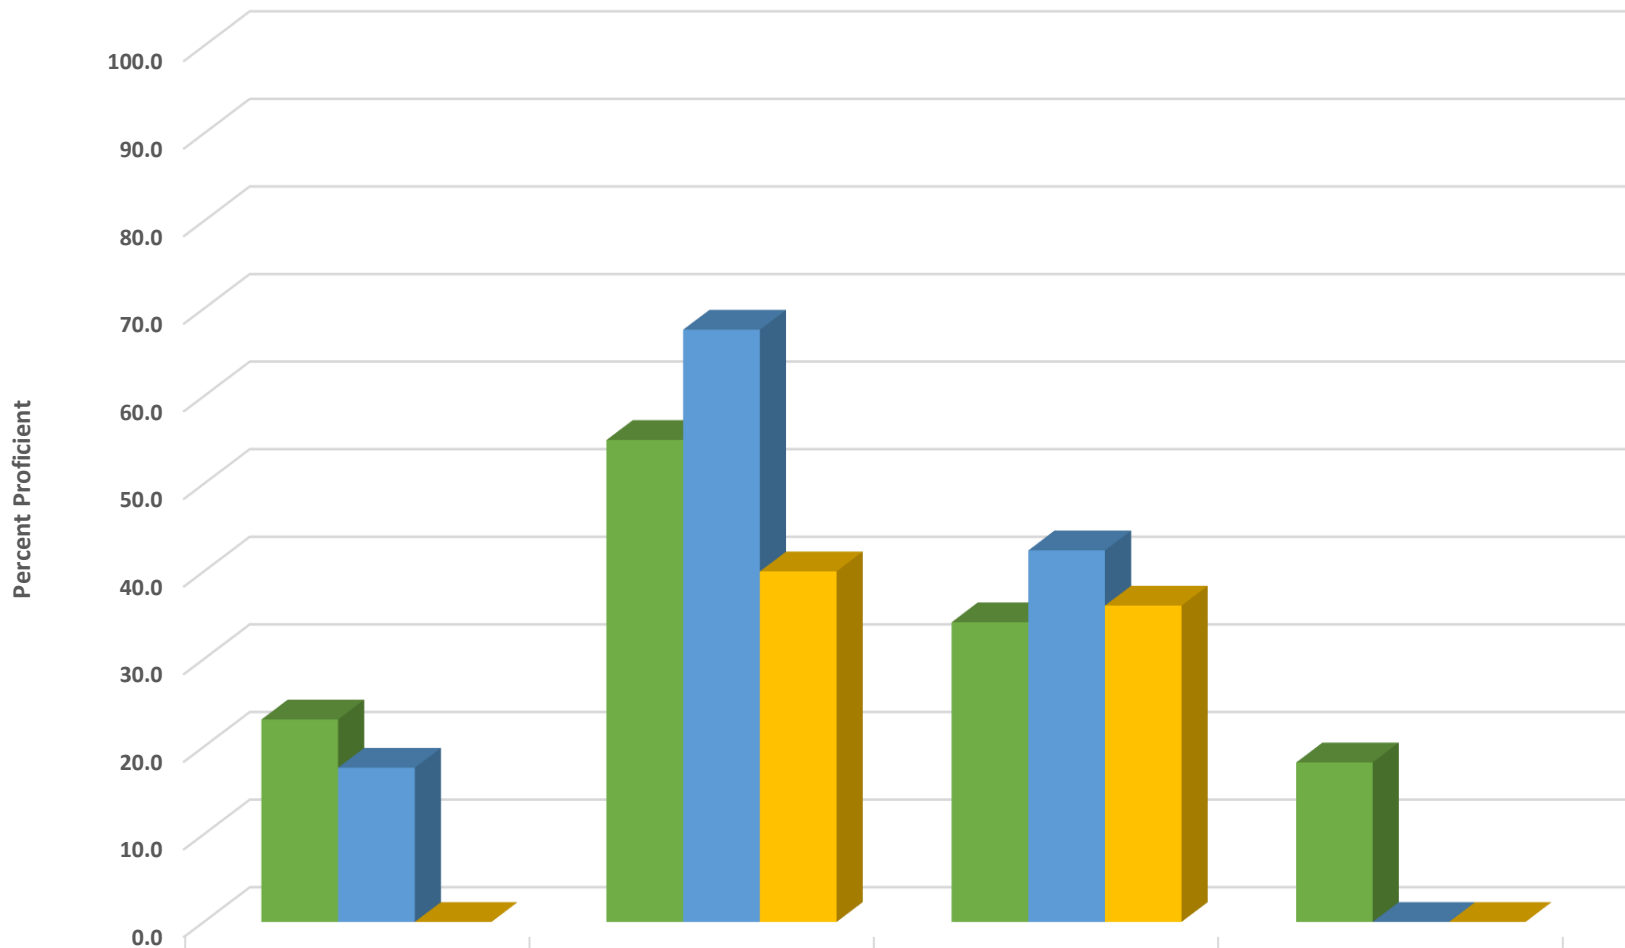

Coleridge Elementary Grade 5 ELA/Reading Percent Proficient by Subgroups

	HISP	WHITE	EDS	SWD
■ 2017 prof pct	23.1	55.0	34.2	18.2
■ 2018 prof pct	17.6	67.6	42.4	0.0
■ 2019 prof pct	0.0	40.0	36.1	0.0