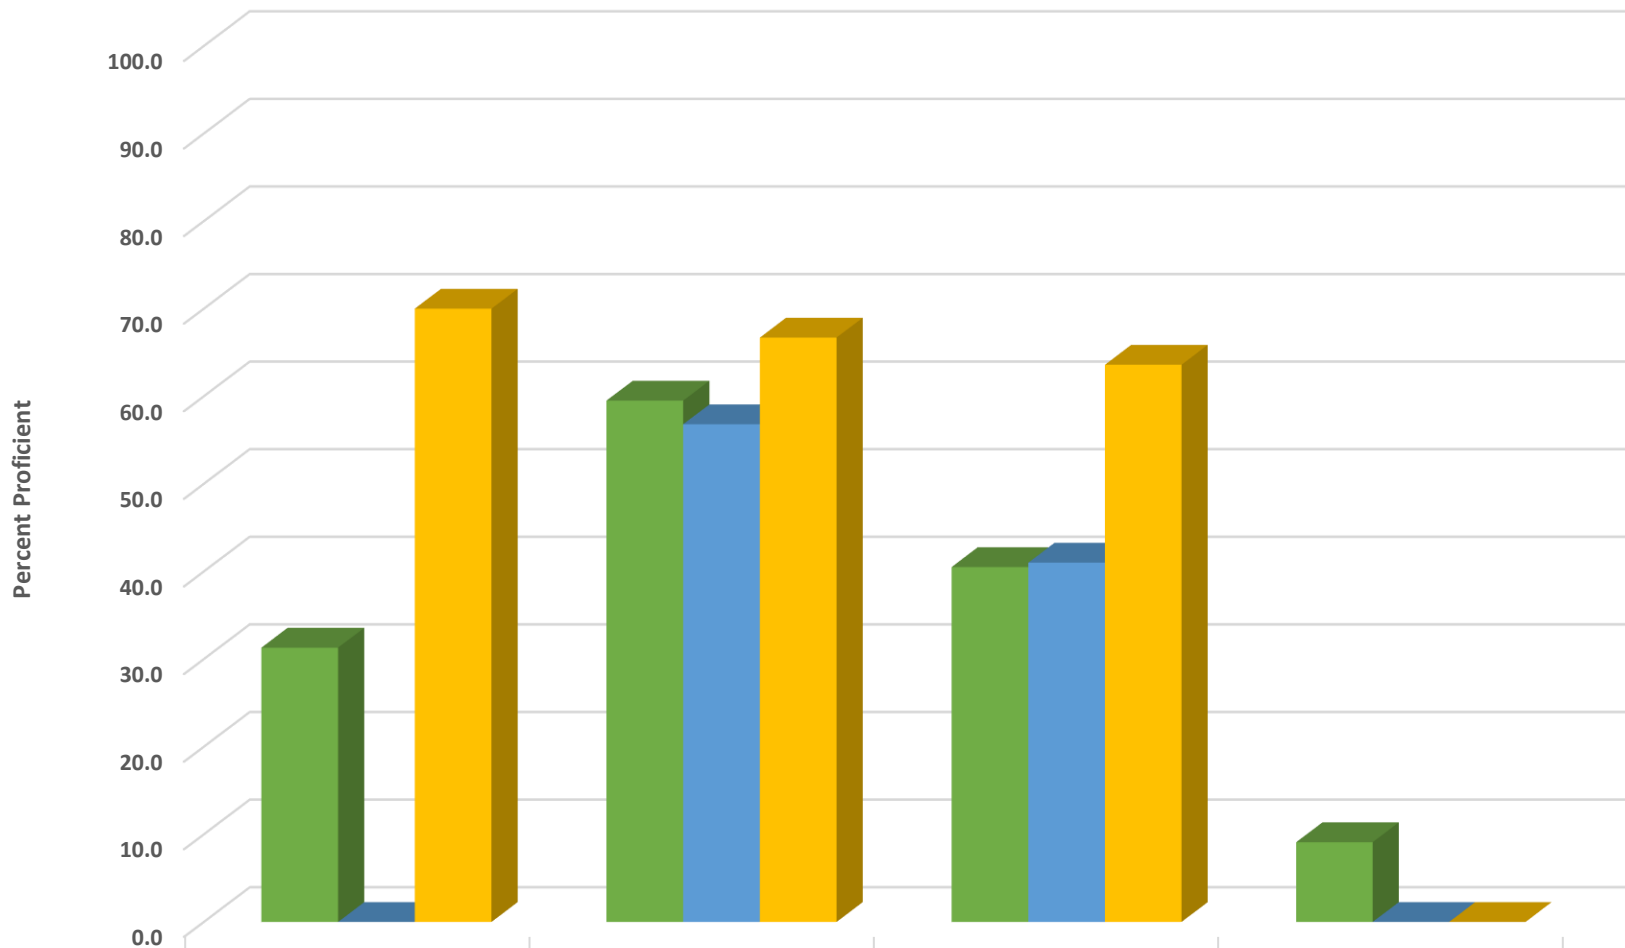

Coleridge Elementary Grade 4 Math Percent Proficient by Subgroups

	HISP	WHITE	EDS	SWD
2017 prof pct	31.3	59.5	40.5	9.1
2018 prof pct	0.0	56.8	41.0	0.0
2019 prof pct	70.0	66.7	63.6	0.0