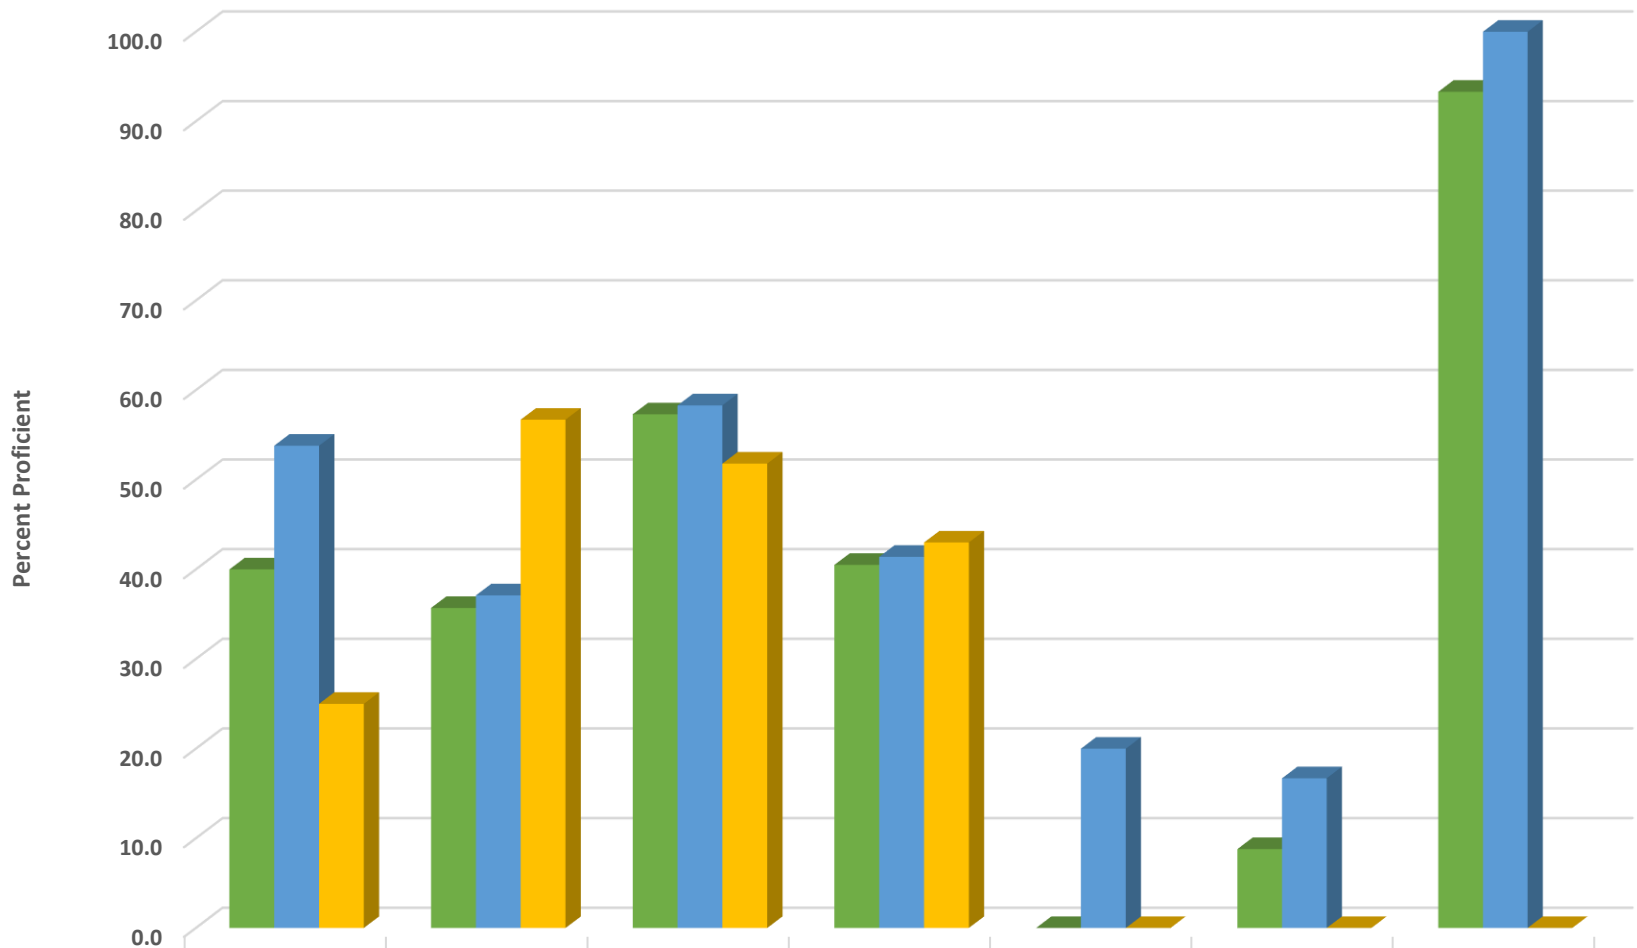

Coleridge Elementary Grades 3-5 ELA/Reading Percent Proficient by Subgroups

■ 2017 prof pct	40.0	35.7	57.3	40.5	0.0	8.8	93.3
■ 2018 prof pct	53.8	37.1	58.3	41.4	20.0	16.7	100.0
■ 2019 prof pct	25.0	56.7	51.8	43.0	0.0	0.0	0.0