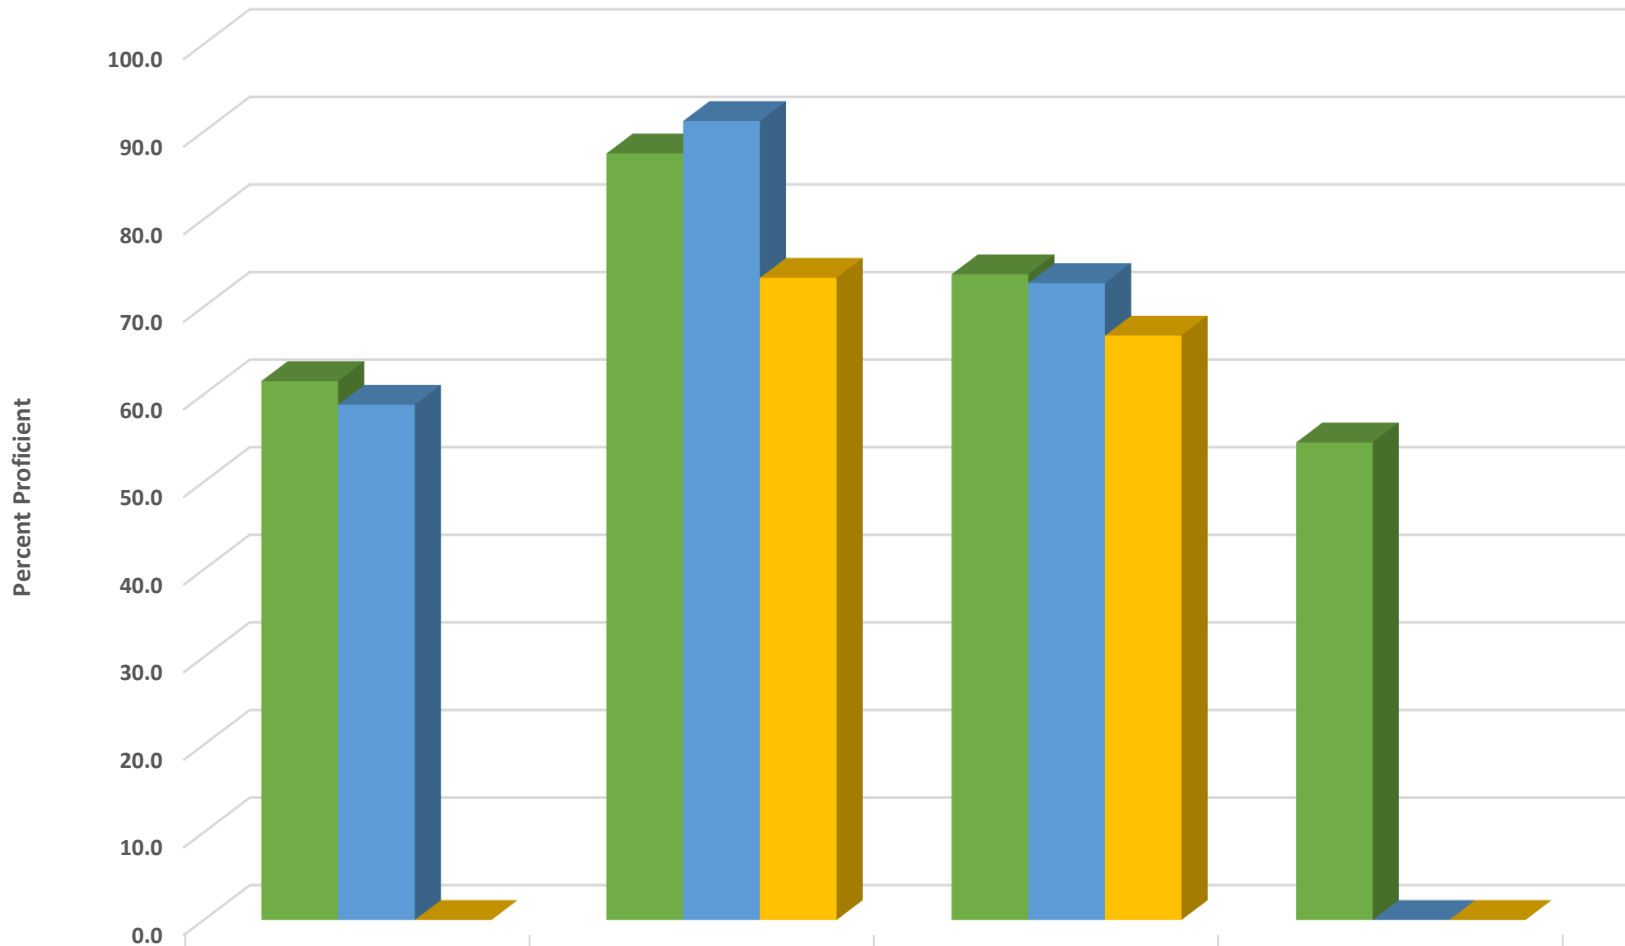

Coleridge Elementary Grade 5 Science Percent Proficient by Subgroups

	HISP	WHITE	EDS	SWD
2017 prof pct	61.5	87.5	73.7	54.5
2018 prof pct	58.8	91.2	72.7	0.0
2019 prof pct	0.0	73.3	66.7	0.0