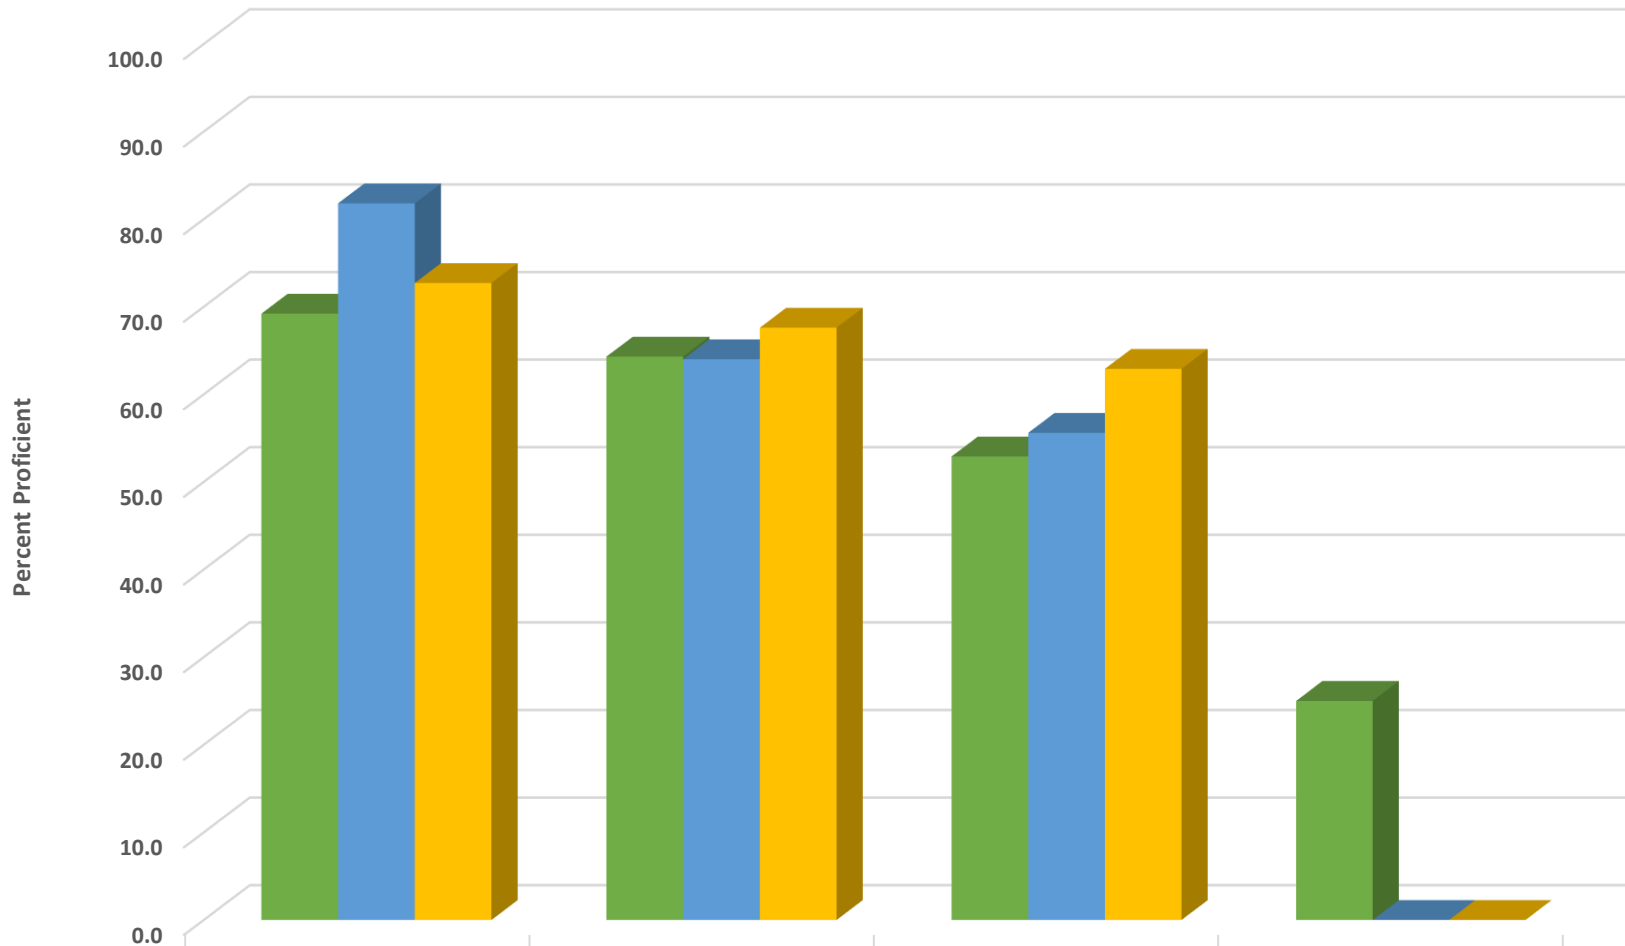

Coleridge Elementary Grade 3 Math Percent Proficient by Subgroups

■ 2017 prof pct	69.2	64.3	52.9	25.0
■ 2018 prof pct	81.8	64.0	55.6	0.0
■ 2019 prof pct	72.7	67.6	62.9	0.0