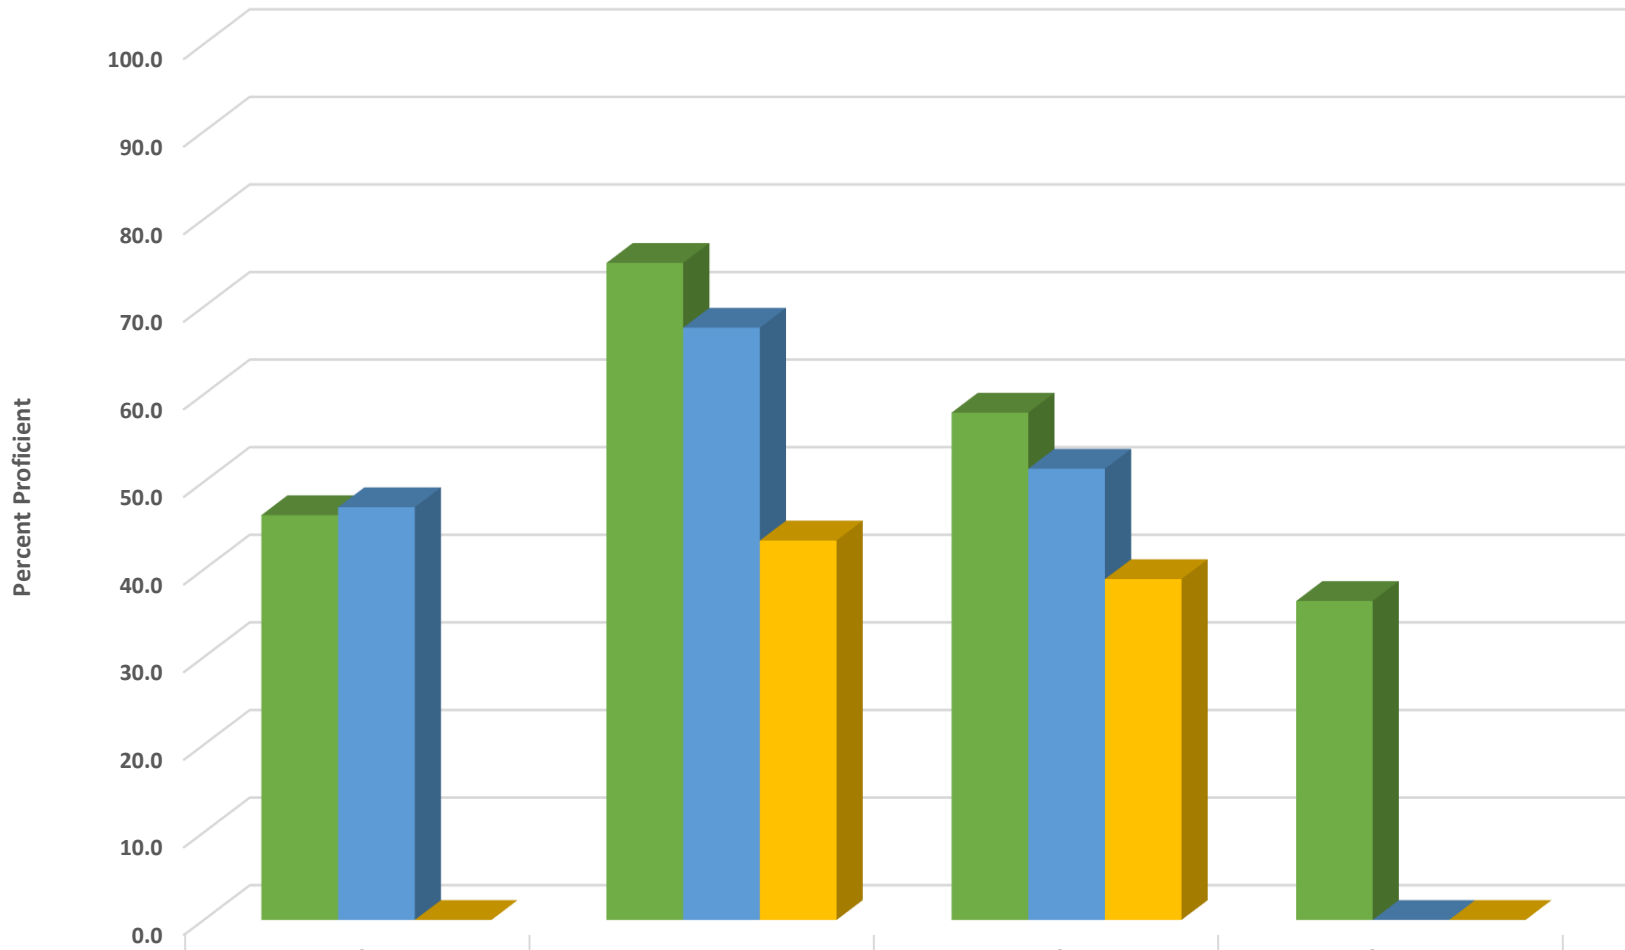

Coleridge Elementary Grade 5 Math Percent Proficient by Subgroups

	HISP	WHITE	EDS	SWD
2017 prof pct	46.2	75.0	57.9	36.4
2018 prof pct	47.1	67.6	51.5	0.0
2019 prof pct	0.0	43.3	38.9	0.0