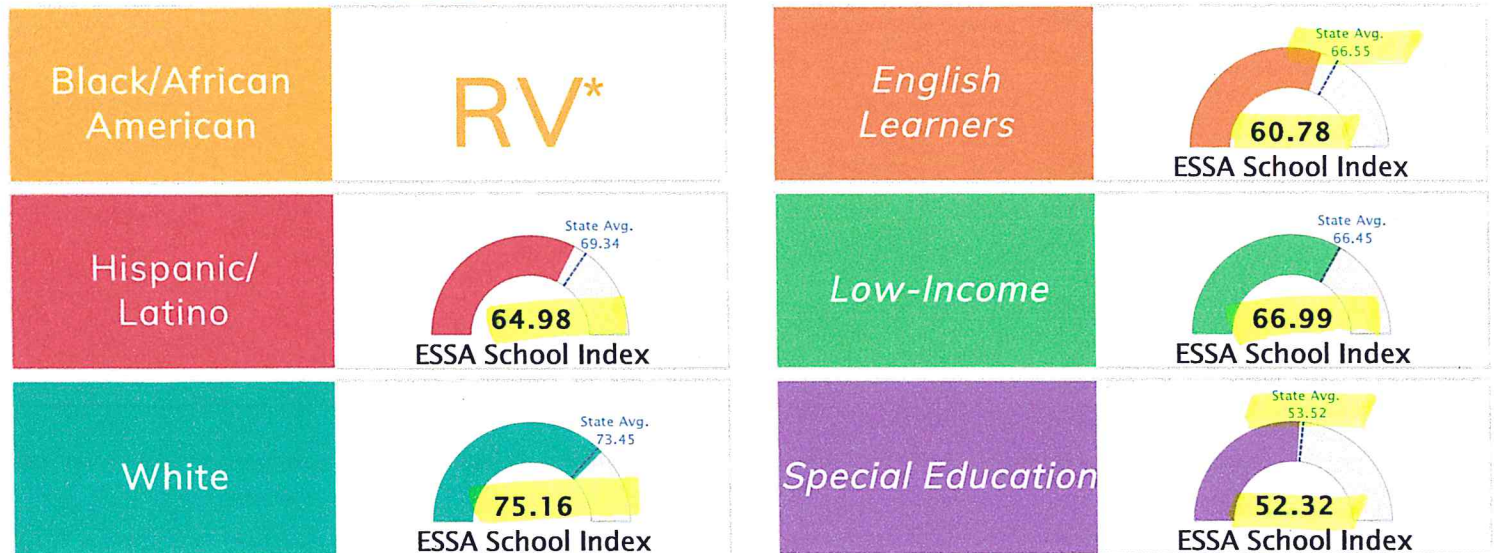

Public School Rating Score (State Accountability: A-F Letter Grade)

State Accountability	73.97	Public School Rating	B	Rating Scale	A = 75.59 and Above B = 69.94 - 75.59 C = 63.73 - 69.93 D = 53.58 - 63.72 F = 0.00 - 53.57
----------------------	--------------	----------------------	----------	--------------	--

* Alternative Education (AE) program students included in attendance zone for school rating

School Performance on the ESSA School Index Score (Federal Accountability)

Graph represents where scores fall in comparison to state averages. For more information about the Every Student Succeeds Act and the ESSA School Index, visit arkansased.gov.

Note: Full color represents score

*RV = Restricted Value for sub-pops size < 10

Prepared by the Arkansas Department of Education