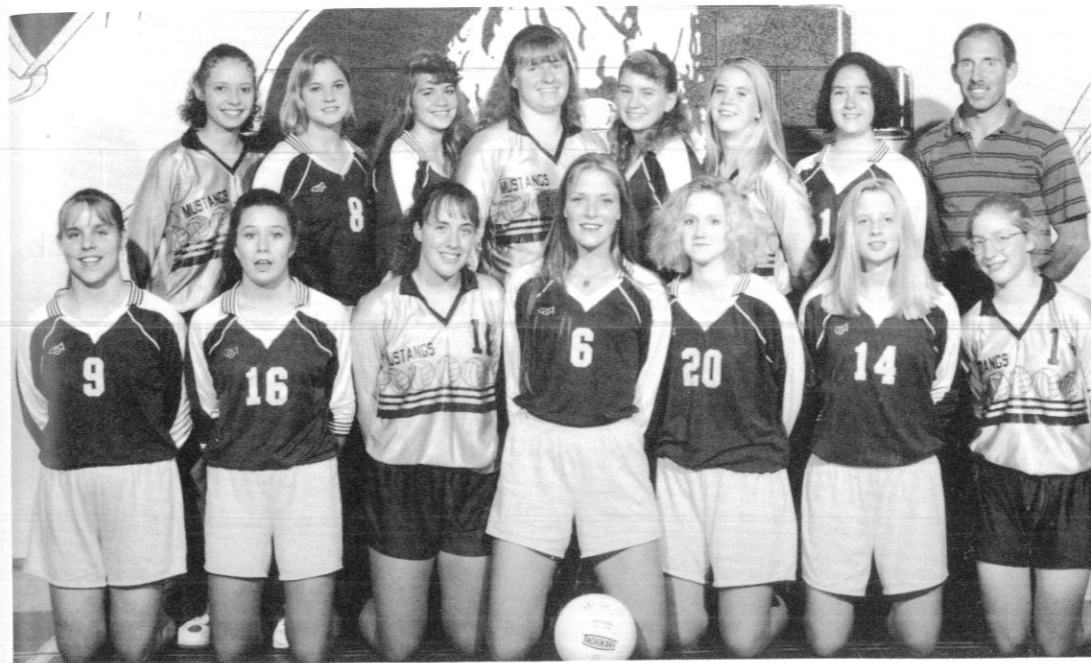

WE ♥ OUR
Volleyball Team

VOLLEYBALL

A

Captains

Seniors

B

C