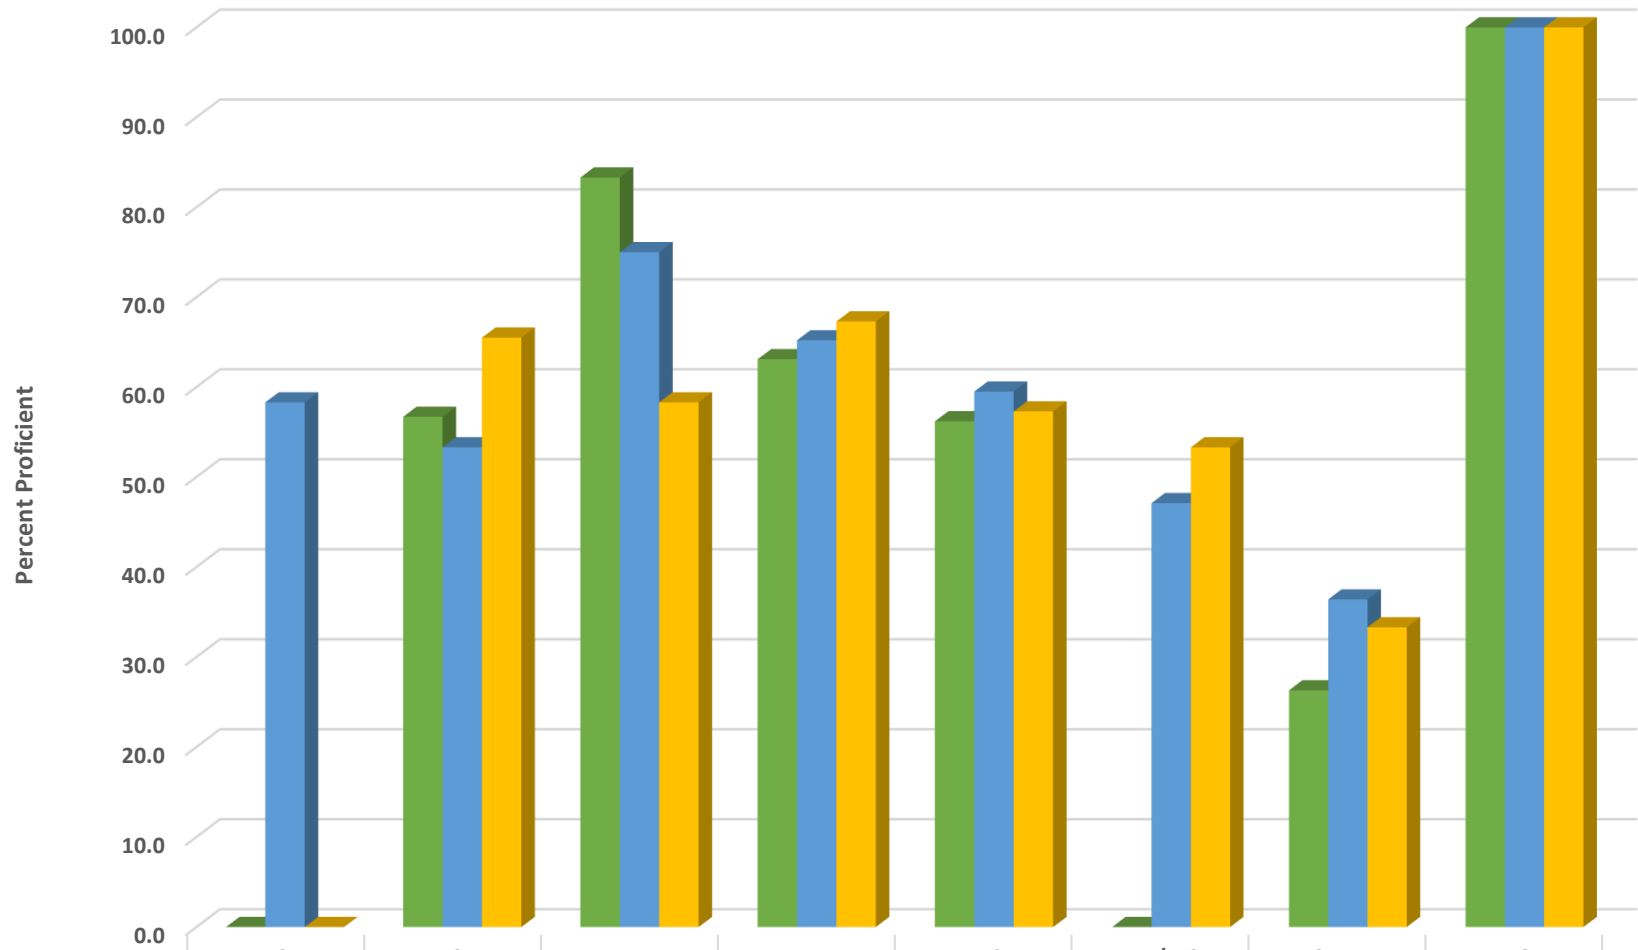

Level Cross Elementary School 2018-2019 Math, Reading, and Science GLP

Level Cross Elementary Grades 3-5 Math Percent Proficient by Subgroups

■ 2017 prof pct	0.0	56.7	83.3	63.1	56.2	0.0	26.3	100.0
■ 2018 prof pct	58.3	53.3	75.0	65.2	59.5	47.1	36.4	100.0
■ 2019 prof pct	0.0	65.5	58.3	67.3	57.3	53.3	33.3	100.0