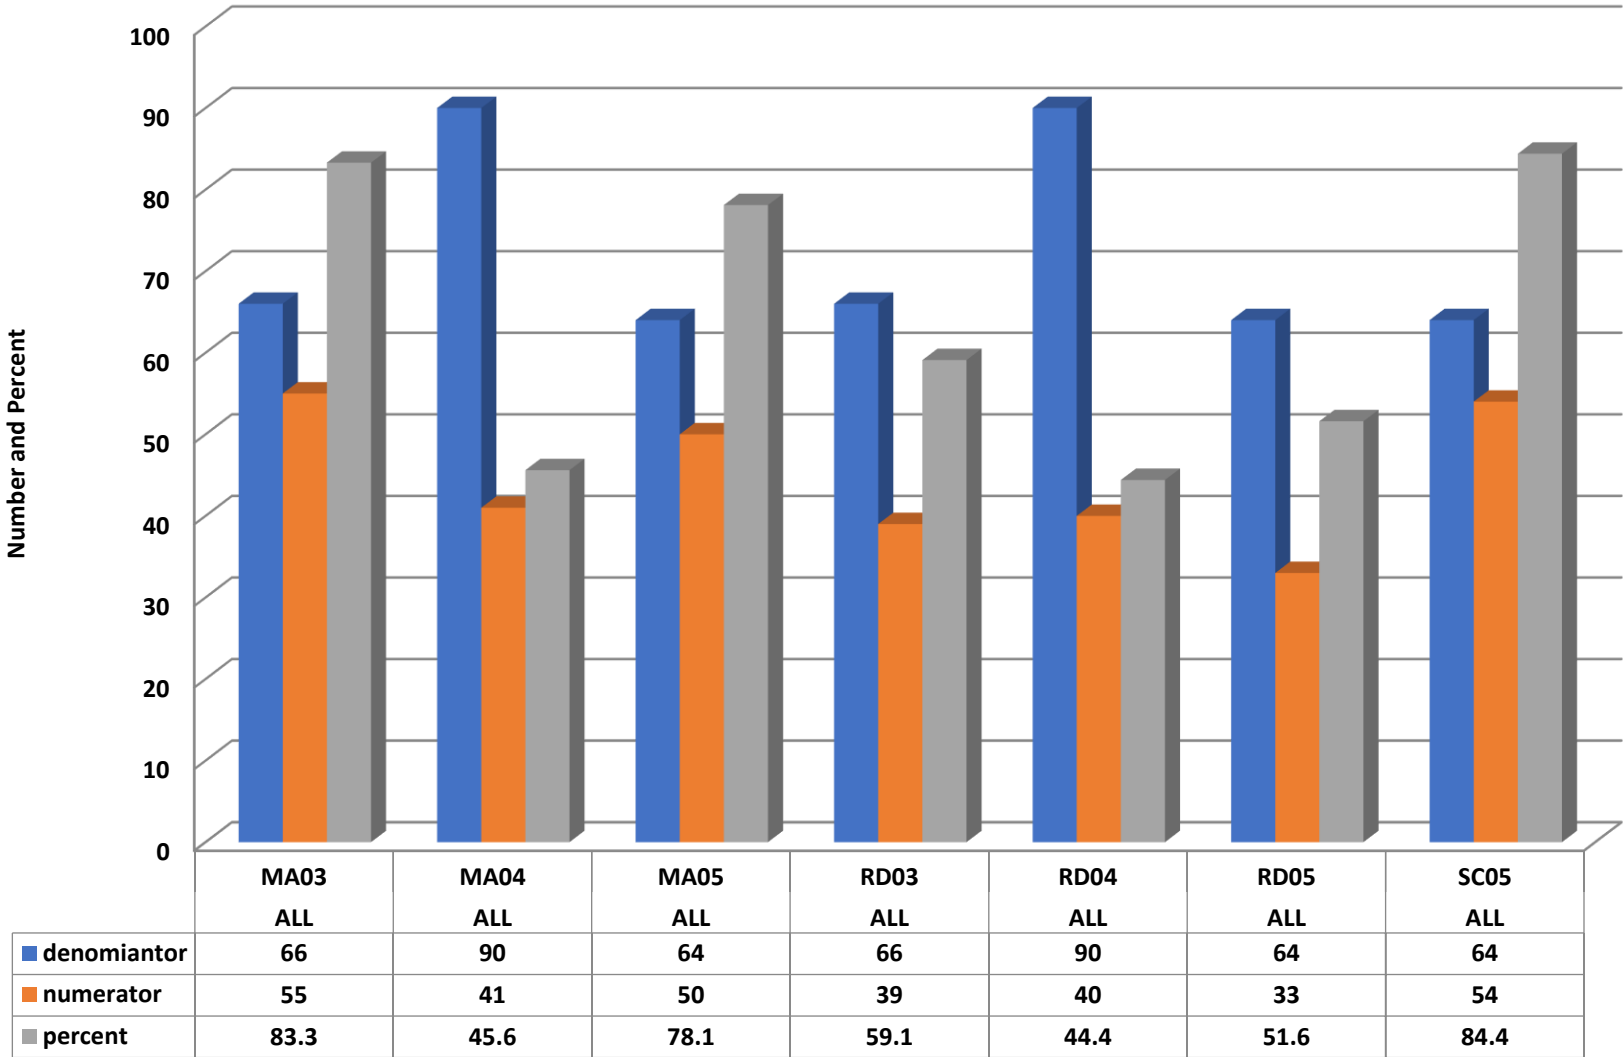

Level Cross Elementary School 2018-2019 Math, Reading, and Science GLP

Level Cross Elementary Grades 3-5 Math Percent Proficient by Subgroups

■ 2017 prof pct	0.0	56.7	83.3	63.1	56.2	0.0	26.3	100.0
■ 2018 prof pct	58.3	53.3	75.0	65.2	59.5	47.1	36.4	100.0
■ 2019 prof pct	0.0	65.5	58.3	67.3	57.3	53.3	33.3	100.0