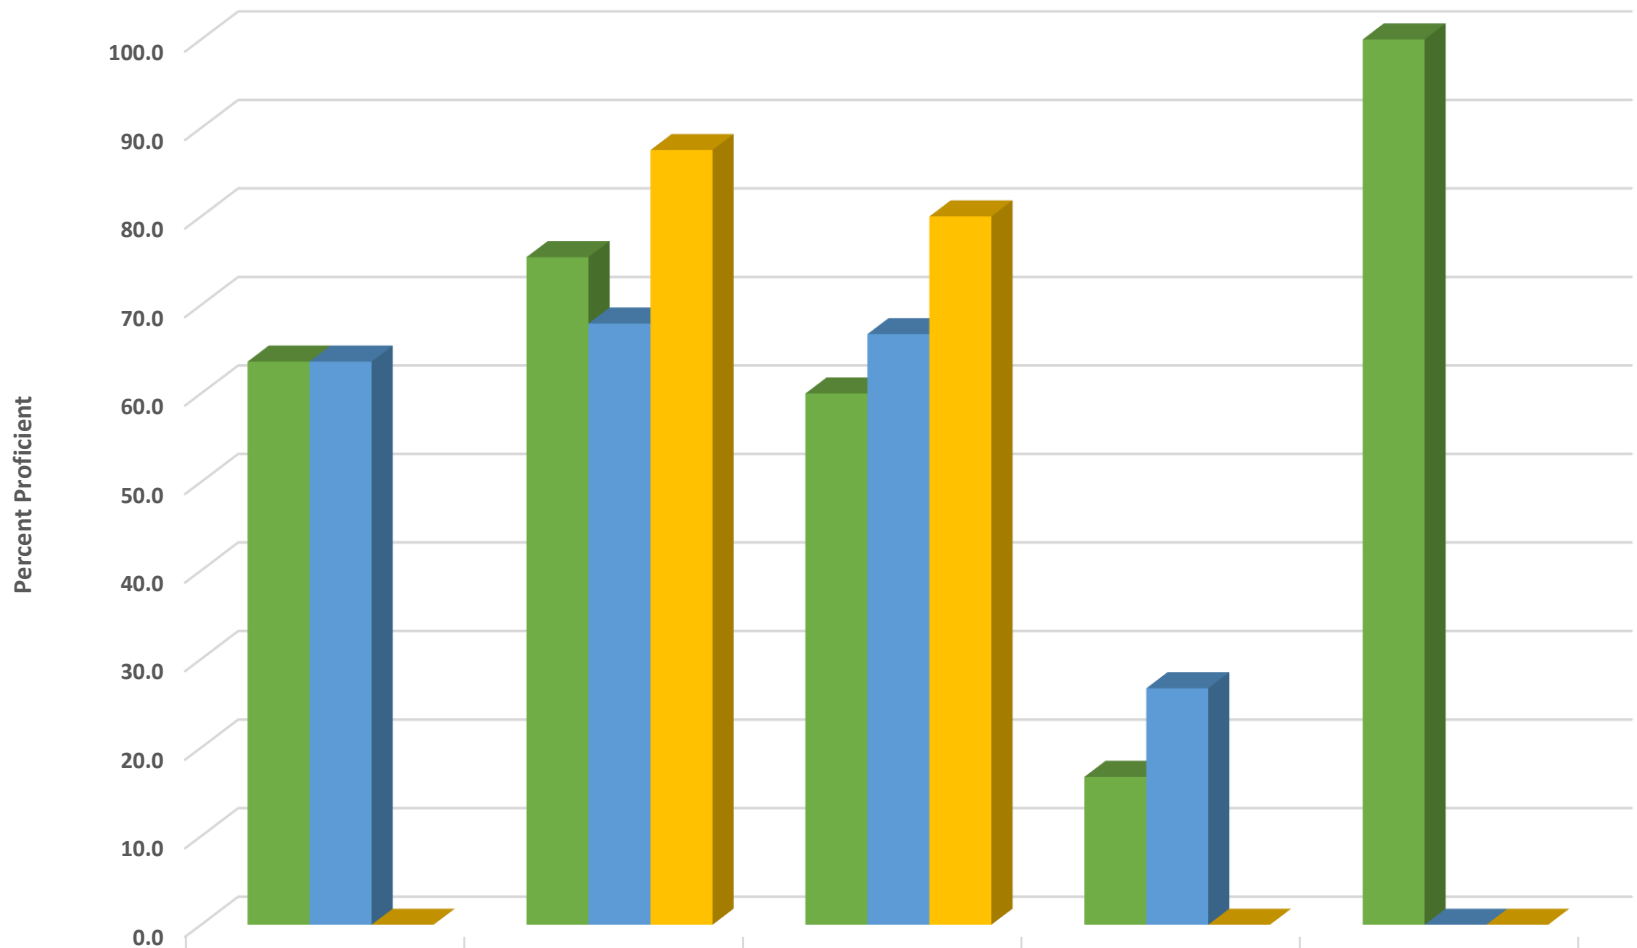

Level Cross Elementary Grade 5 Science Percent Proficient by Subgroups

	HISP	WHITE	EDS	SWD	AIG
2017 prof pct	63.6	75.4	60.0	16.7	100.0
2018 prof pct	63.6	67.9	66.7	26.7	0.0
2019 prof pct	0.0	87.5	80.0	0.0	0.0