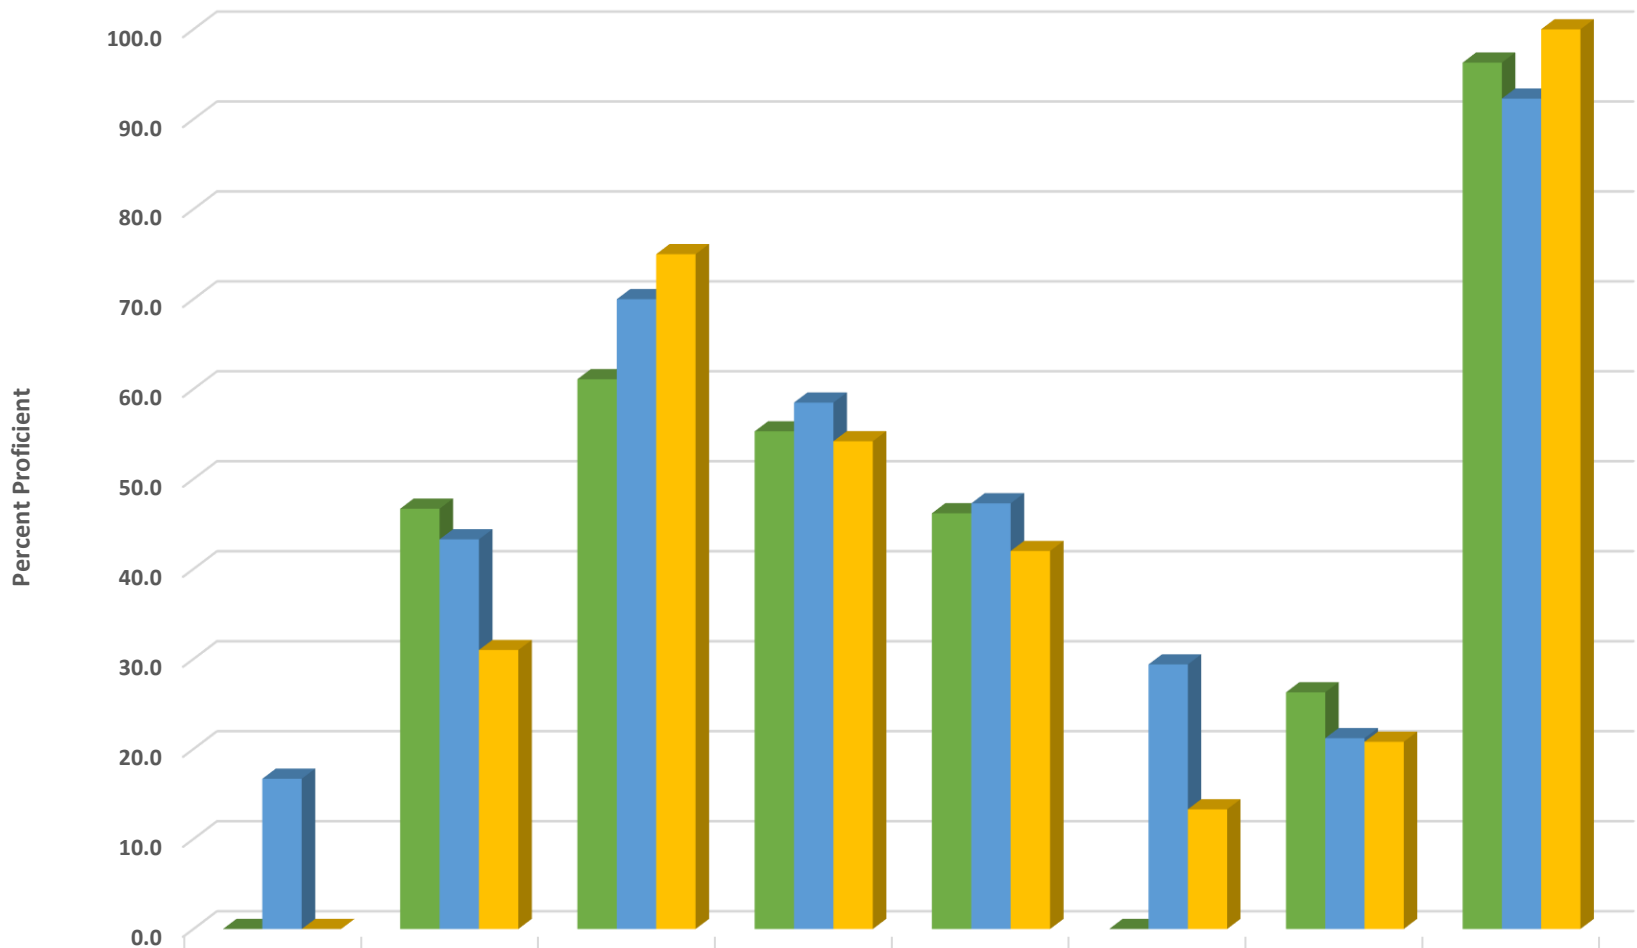

Level Cross Elementary Grades 3-5 ELA/Reading Percent Proficient by Subgroups

	BLCK	HISP	MULT	WHITE	EDS	LEP/ELS	SWD	AIG
2017 prof pct	0.0	46.7	61.1	55.3	46.2	0.0	26.3	96.3
2018 prof pct	16.7	43.3	70.0	58.5	47.3	29.4	21.2	92.3
2019 prof pct	0.0	31.0	75.0	54.2	42.0	13.3	20.8	100.0