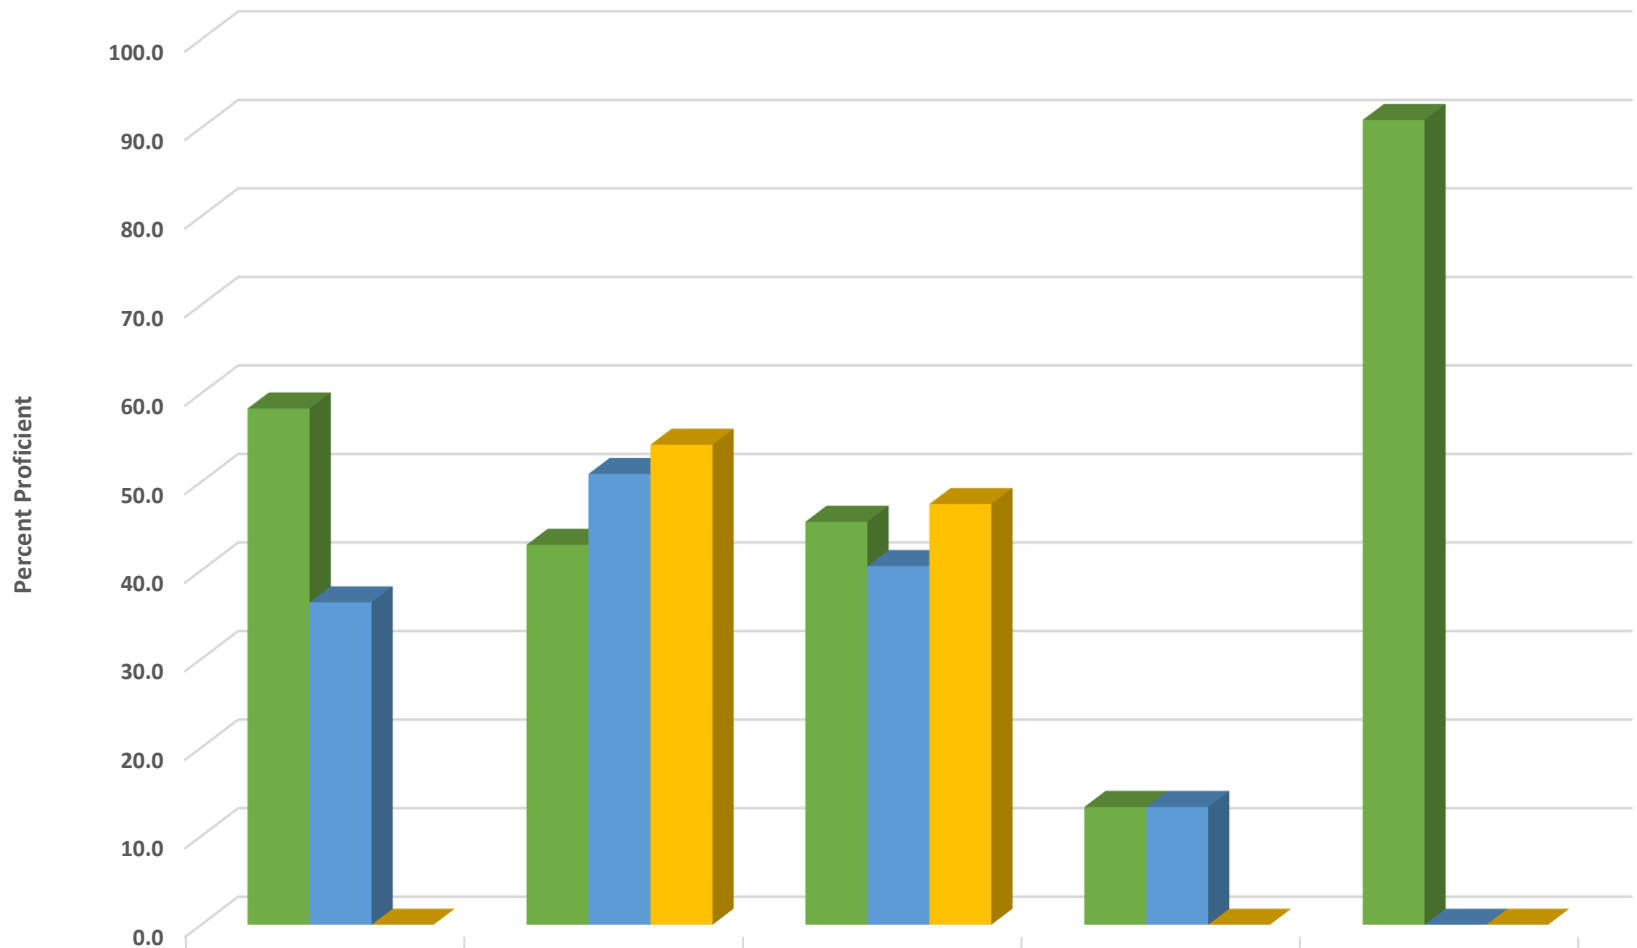

Level Cross Elementary Grade 5 ELA/Reading Percent Proficient by Subgroups

	HISP	WHITE	EDS	SWD	AIG
2017 prof pct	58.3	42.9	45.5	13.3	90.9
2018 prof pct	36.4	50.9	40.5	13.3	0.0
2019 prof pct	0.0	54.2	47.5	0.0	0.0