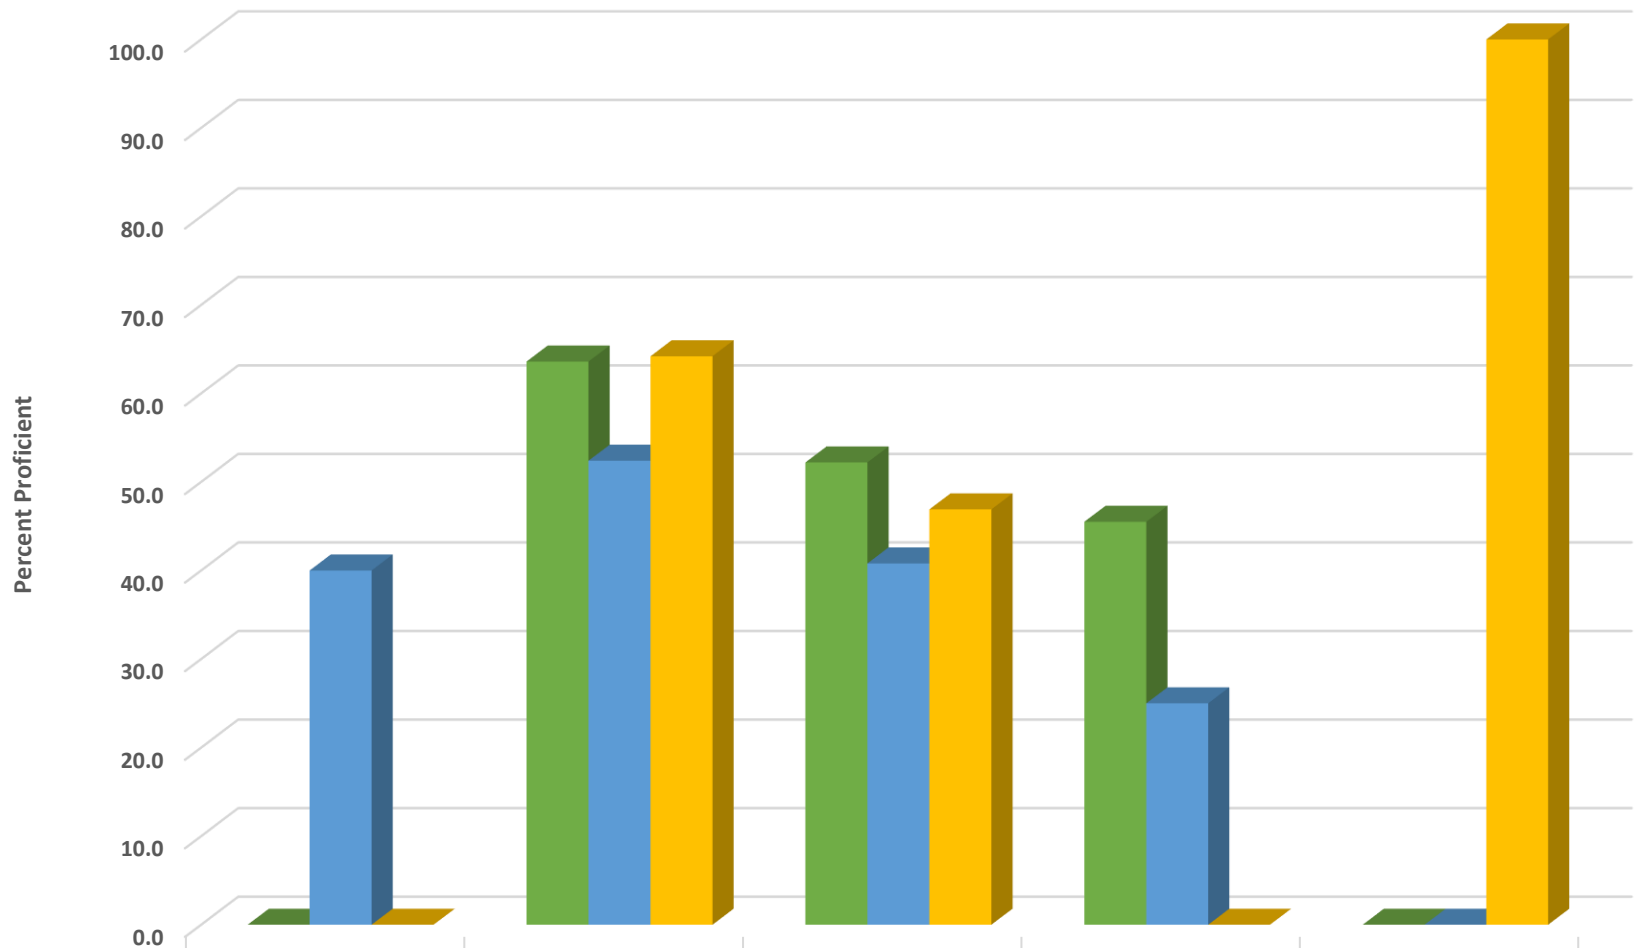

Level Cross Elementary Grade 3 ELA/Reading Percent Proficient by Subgroups

	HISP	WHITE	EDS	SWD	AIG
2017 prof pct	0.0	63.6	52.2	45.5	0.0
2018 prof pct	40.0	52.4	40.8	25.0	0.0
2019 prof pct	0.0	64.2	46.9	0.0	100.0