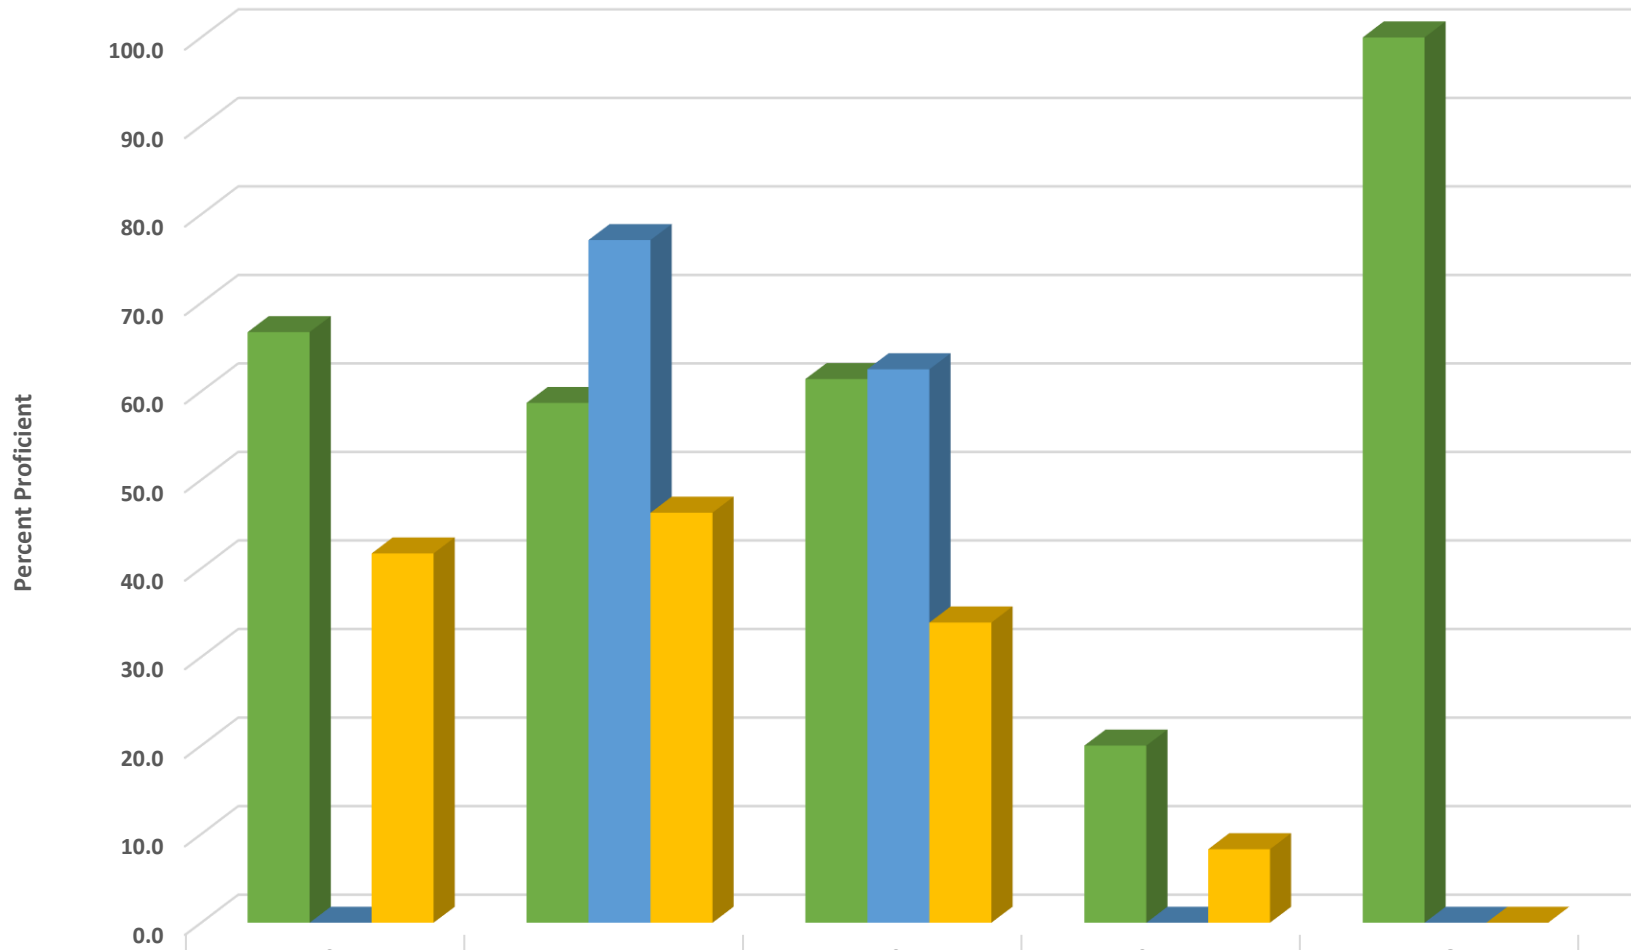

Level Cross Elementary Grade 4 Math Percent Proficient by Subgroups

	HISP	WHITE	EDS	SWD	AIG
2017 prof pct	66.7	58.7	61.4	20.0	100.0
2018 prof pct	0.0	77.1	62.5	0.0	0.0
2019 prof pct	41.7	46.3	33.9	8.3	0.0