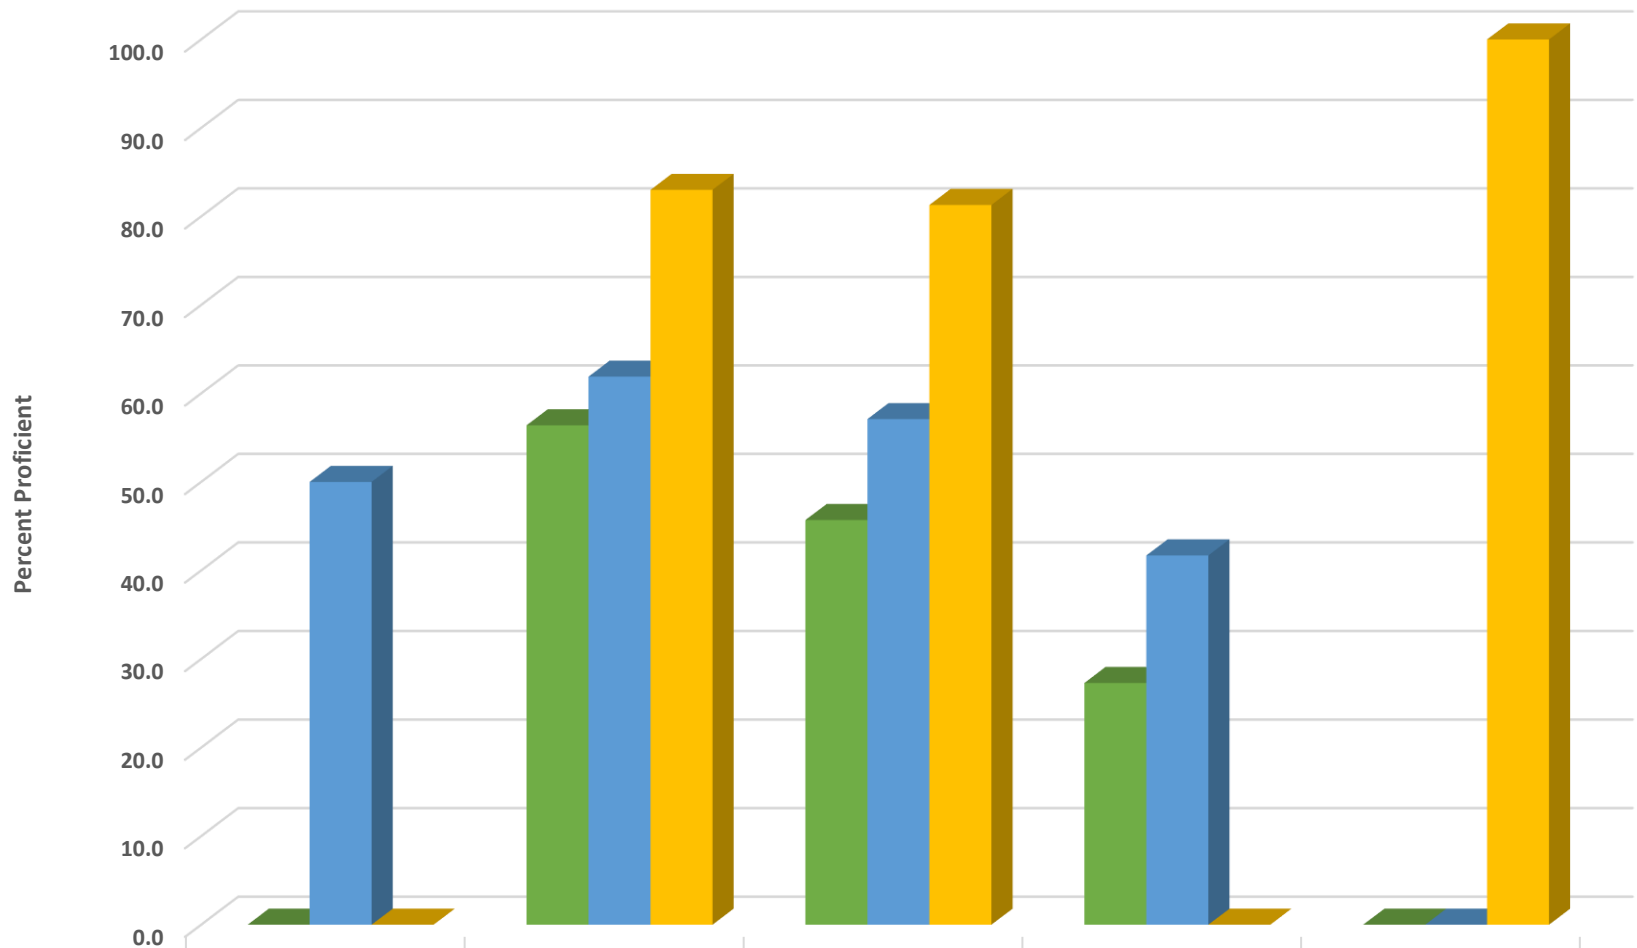

Level Cross Elementary Grade 3 Math Percent Proficient by Subgroups

	HISP	WHITE	EDS	SWD	AIG
2017 prof pct	0.0	56.4	45.7	27.3	0.0
2018 prof pct	50.0	61.9	57.1	41.7	0.0
2019 prof pct	0.0	83.0	81.3	0.0	100.0