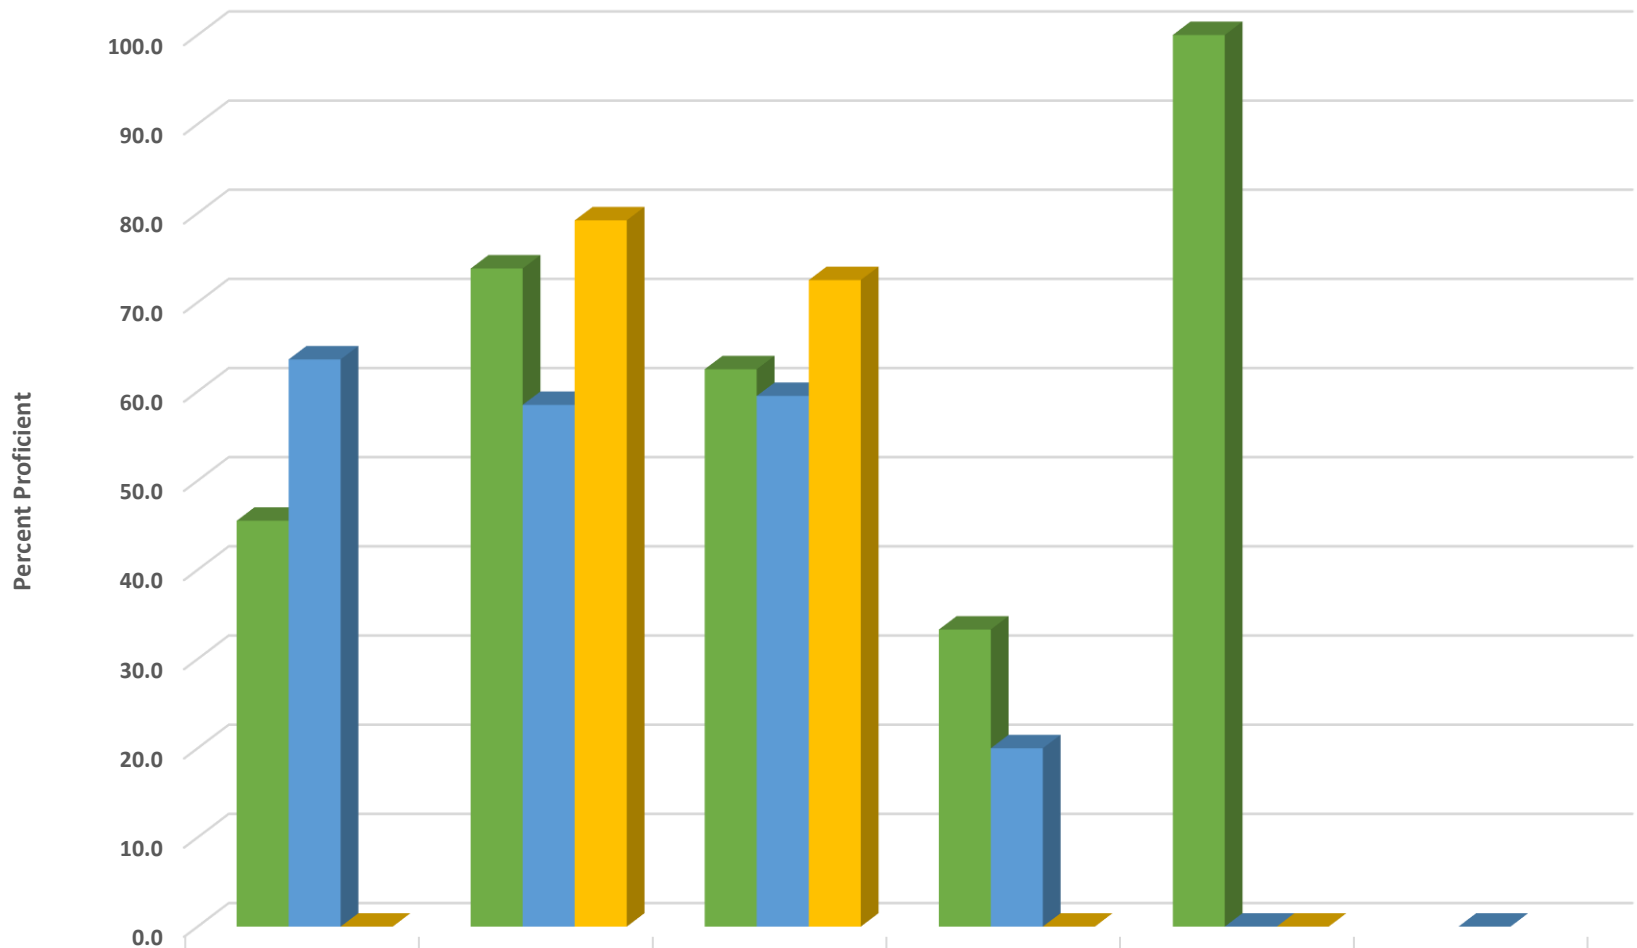

Level Cross Elementary Grade 5 Math Percent Proficient by Subgroups

■ 2017 prof pct	HISP	WHITE	EDS	SWD	AIG	
	45.5	73.8	62.5	33.3	100.0	
■ 2018 prof pct	63.6	58.5	59.5	20.0	0.0	0.0
■ 2019 prof pct	0.0	79.2	72.5	0.0	0.0