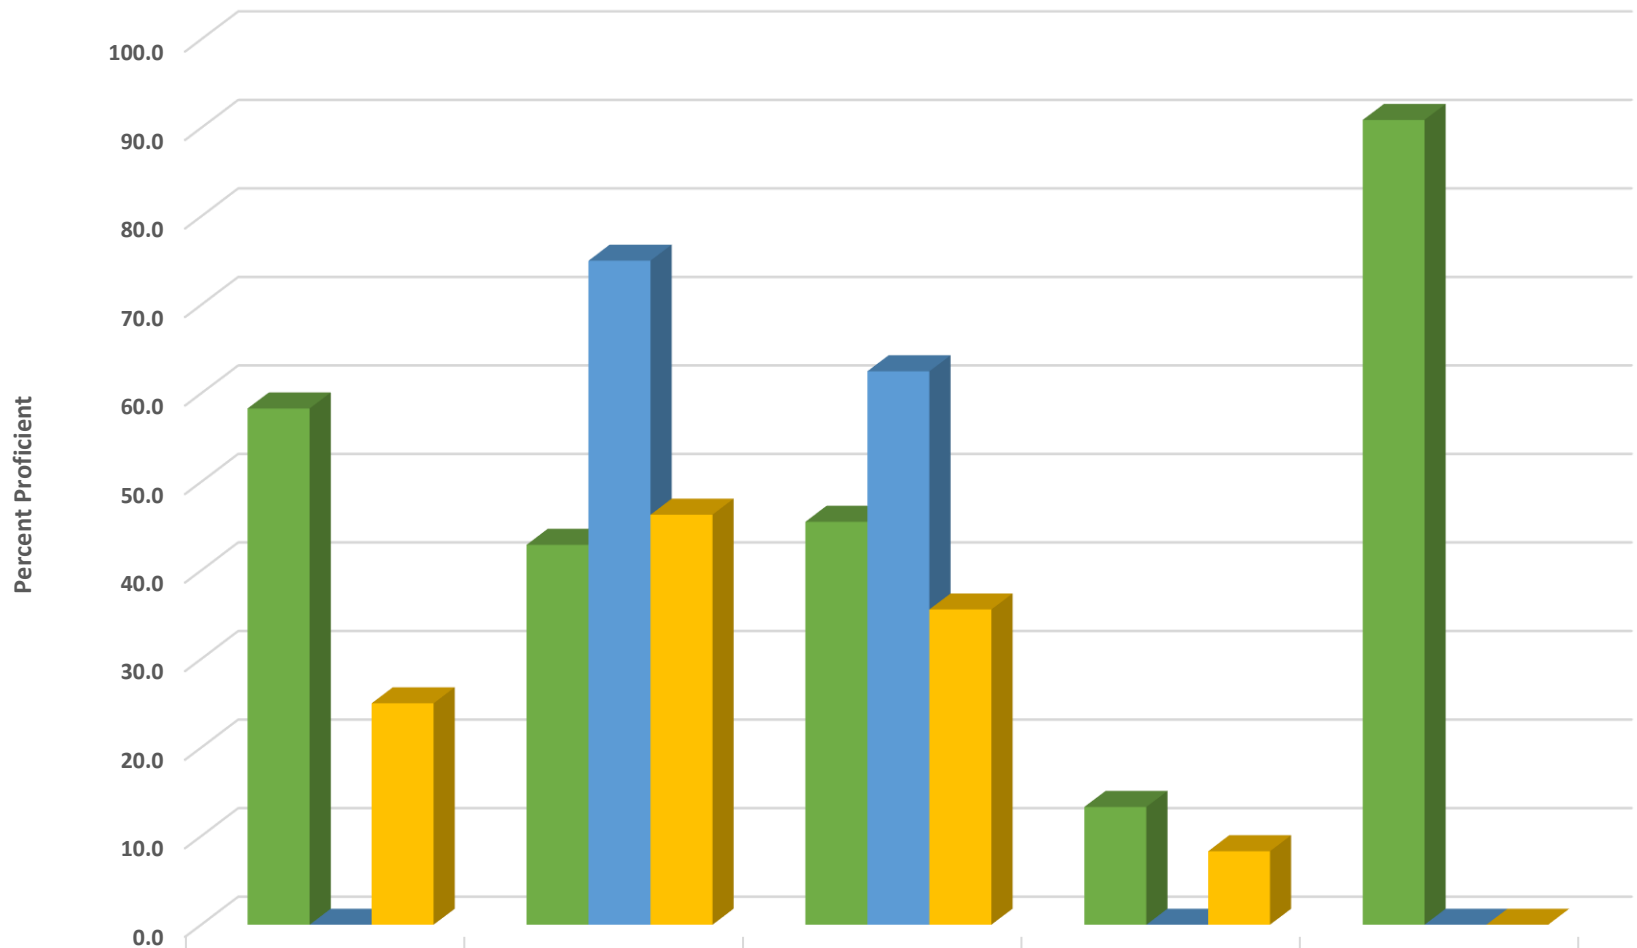

Level Cross Elementary Grade 4 ELA/Reading Percent Proficient by Subgroups

■	2017 prof pct	58.3	42.9	45.5	13.3	90.9
■	2018 prof pct	0.0	75.0	62.5	0.0	0.0
■	2019 prof pct	25.0	46.3	35.6	8.3	0.0