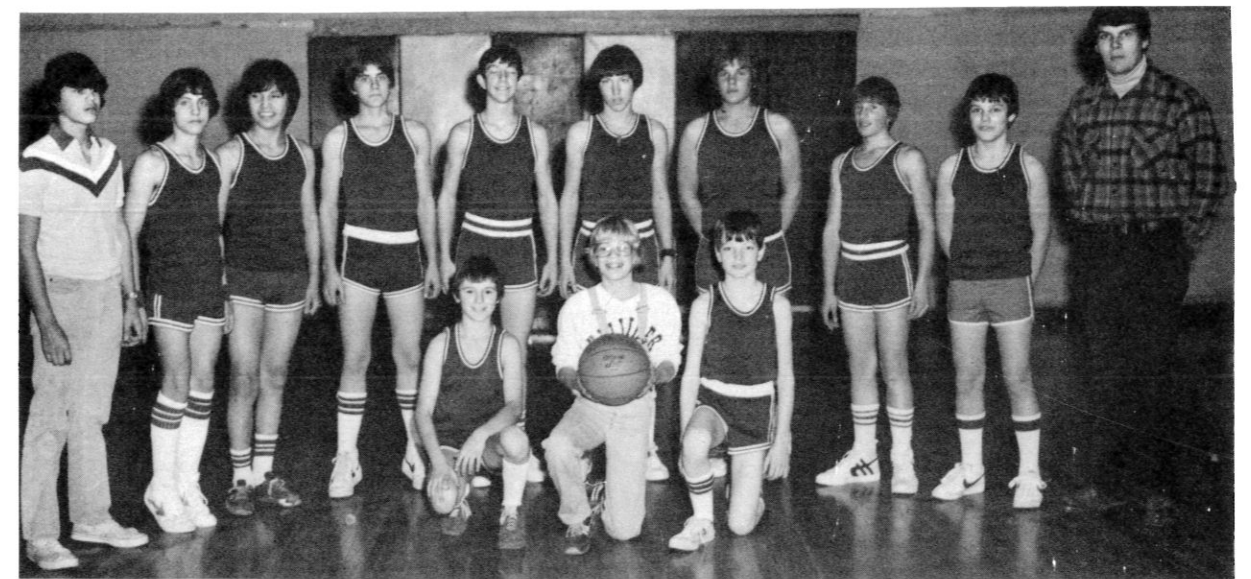

C Team

Back Row: L to R: Eddie Gehlert, Todd Sutton, Clayton Cobenais, Jim Schuh, Ronnie Lotton, Doug Krogseng, Mark Nistler, Eddie Nistler, Franklyn Hand, Mr. Carlson. Front row: Steve Stomberg, Peter Olson, Larry Bunde.