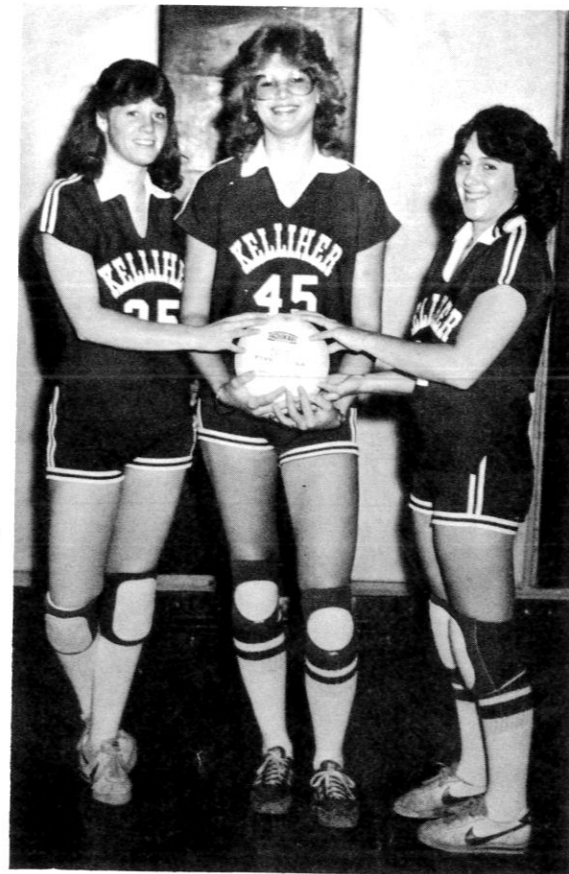

Seniors

Janet
Leach

Jennie
McCarthy

Paula
Poxleitner

Front row: L to R: Renay Vangen, LiAnn Nelson. Back Row: Shelly Farber, Judy Waldo, Mary Blegen, Shawn Waldo, Kristie Lundin, Dawn Leonhardt, Eva Bronczyk, Beatrice Spangrud, Shelly Halama, Janelle Krueth, Nancy Hanson, Coach, Wendy Graece.