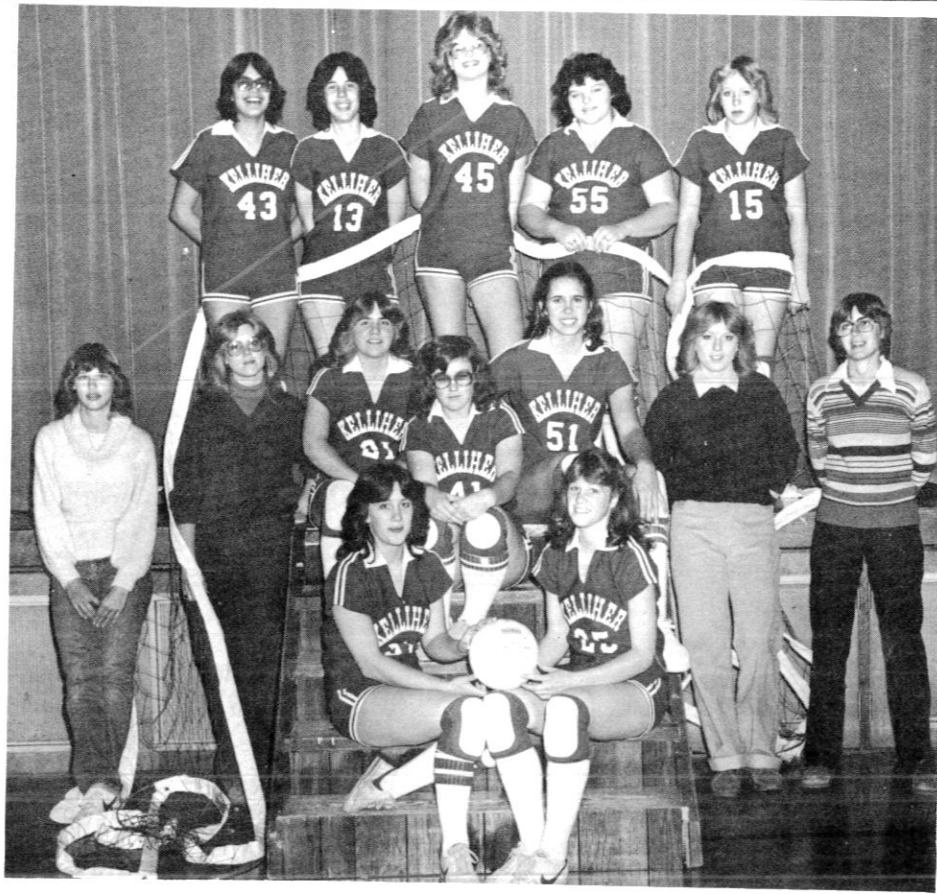

V
O
L
L
E
Y
B
A
L
L

Front row: L to R: Paula Poxleitner, Janet Leach. Middle Row: Shelly Farber, Nancy Hanson, Suzie Mayers, Jane Hanks, Erica Erickson, Judy Waldo, Coach, Judy Waldo. Back Row: Julie Gehlert, Julie Halvarson, Jenny McCarthy, Charlene Hillman, Shelly Hendrickson.