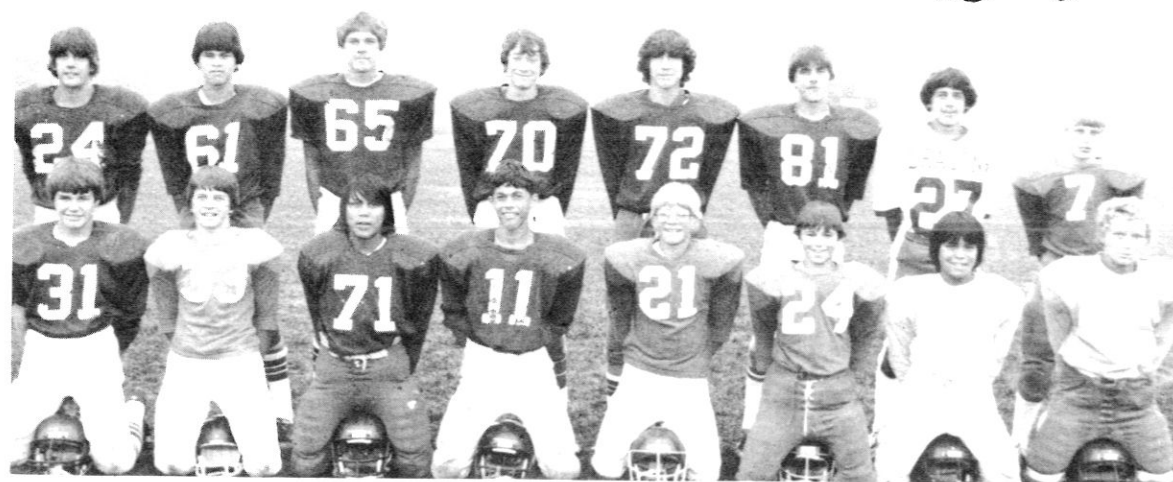

FOOTBALL

B Back row: L to R: Duffy Duresky, Ed Gehlert, Mark Nistler, John Jensen, Doug Krogseng, Jim Schuh, Todd Sutton, Joel Anderson. Front row: Frank Hand, Bennet Weidenborner, Quentin Burns, David Fluey, Peter Olson, Steve Stomberg, Sean Cobenais, Jason Edin.