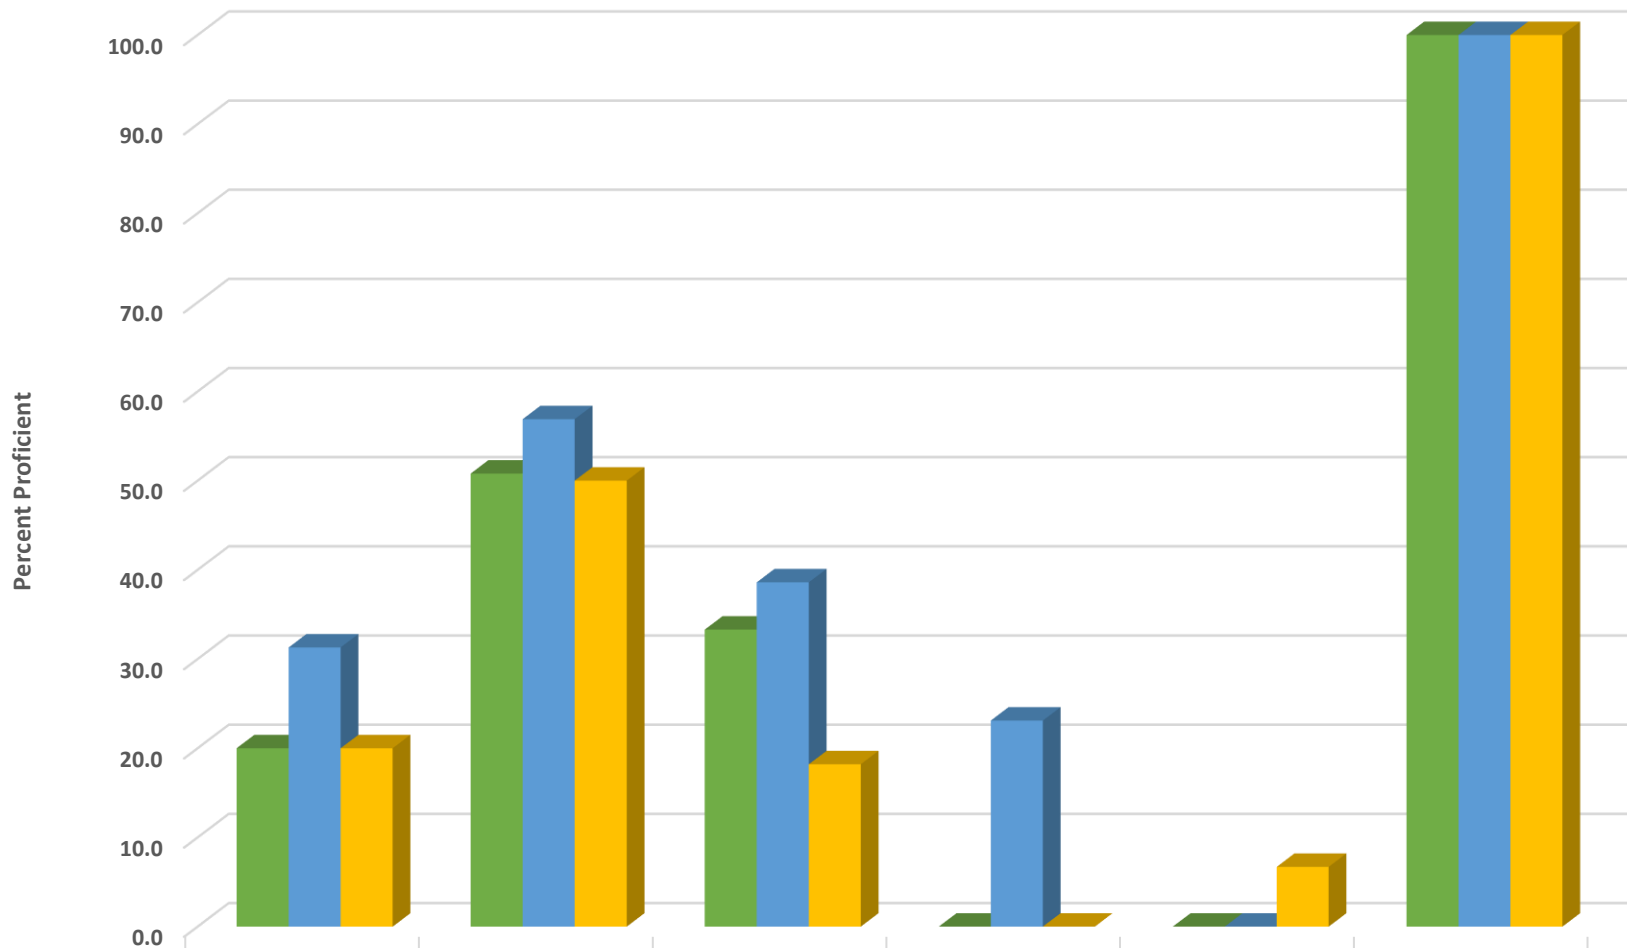

New Market Elementary Grade 5 ELA/Reading Percent Proficient by Subgroups

	HISP	WHITE	EDS	LEP/ELS	SWD	AIG
2017 prof pct	20.0	50.8	33.3	0.0	0.0	100.0
2018 prof pct	31.3	56.9	38.6	23.1	0.0	100.0
2019 prof pct	20.0	50.0	18.2	0.0	6.7	100.0