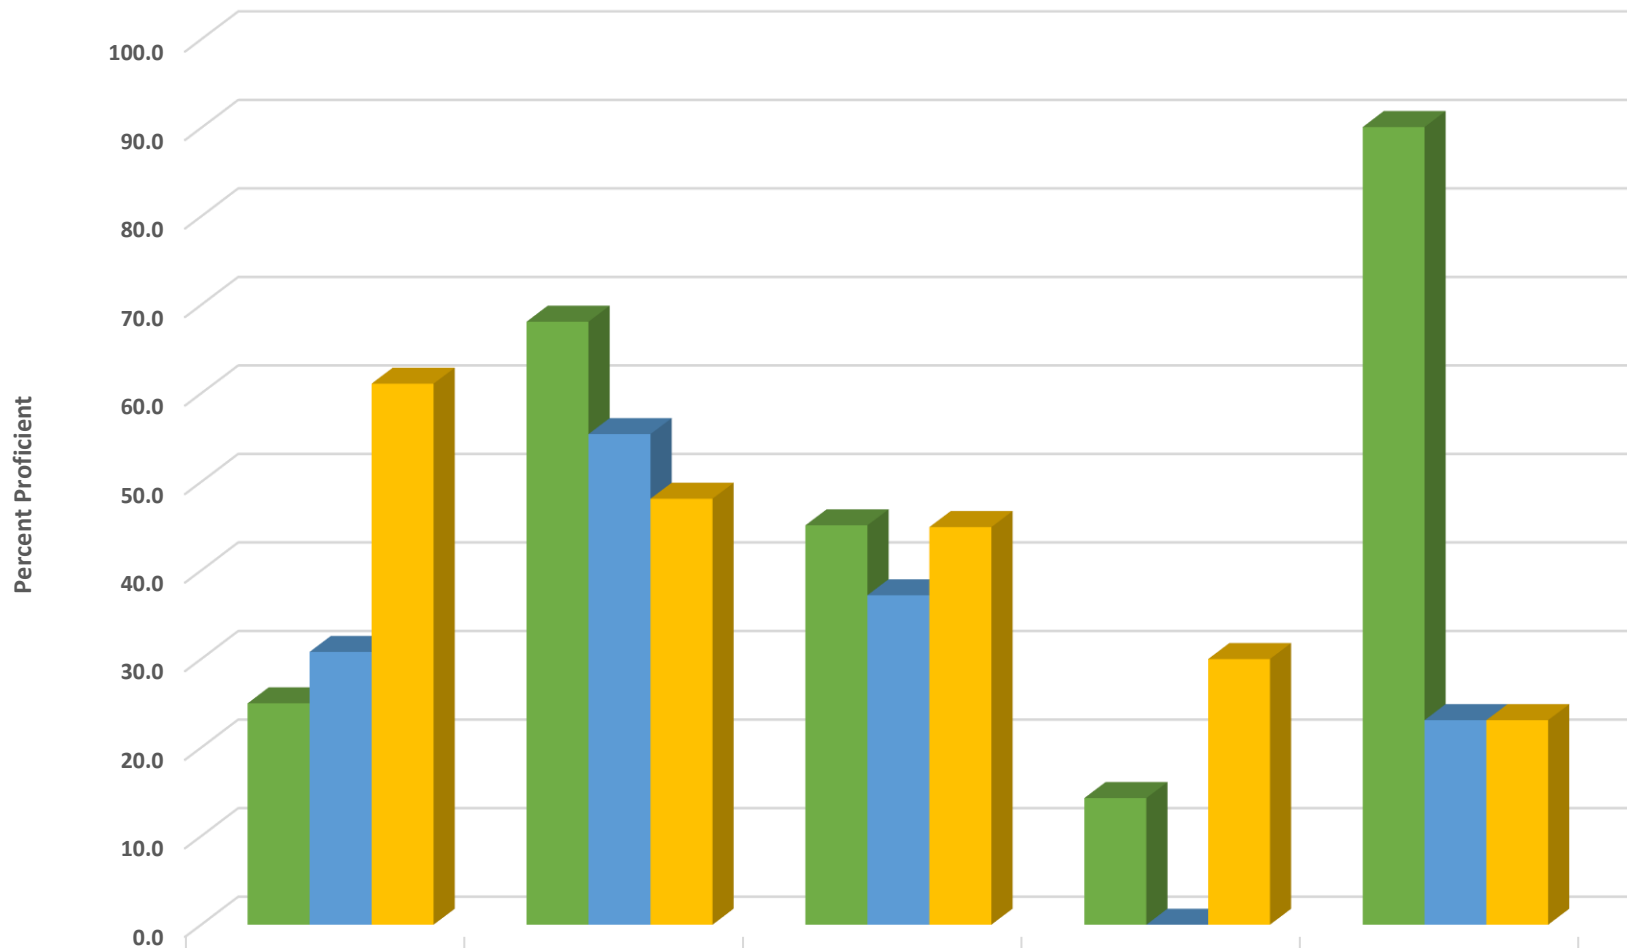

New Market Elementary Grades 3-5 Reading Percent Proficient by Subgroups

New Market Elementary Grade 3 ELA/Reading Percent Proficient by Subgroups

	HISP	WHITE	EDS	LEP/ELS	SWD
2017 prof pct	25.0	68.1	45.1	14.3	90.1
2018 prof pct	30.8	55.4	37.2	0.0	23.1
2019 prof pct	61.1	48.1	44.9	30.0	23.1