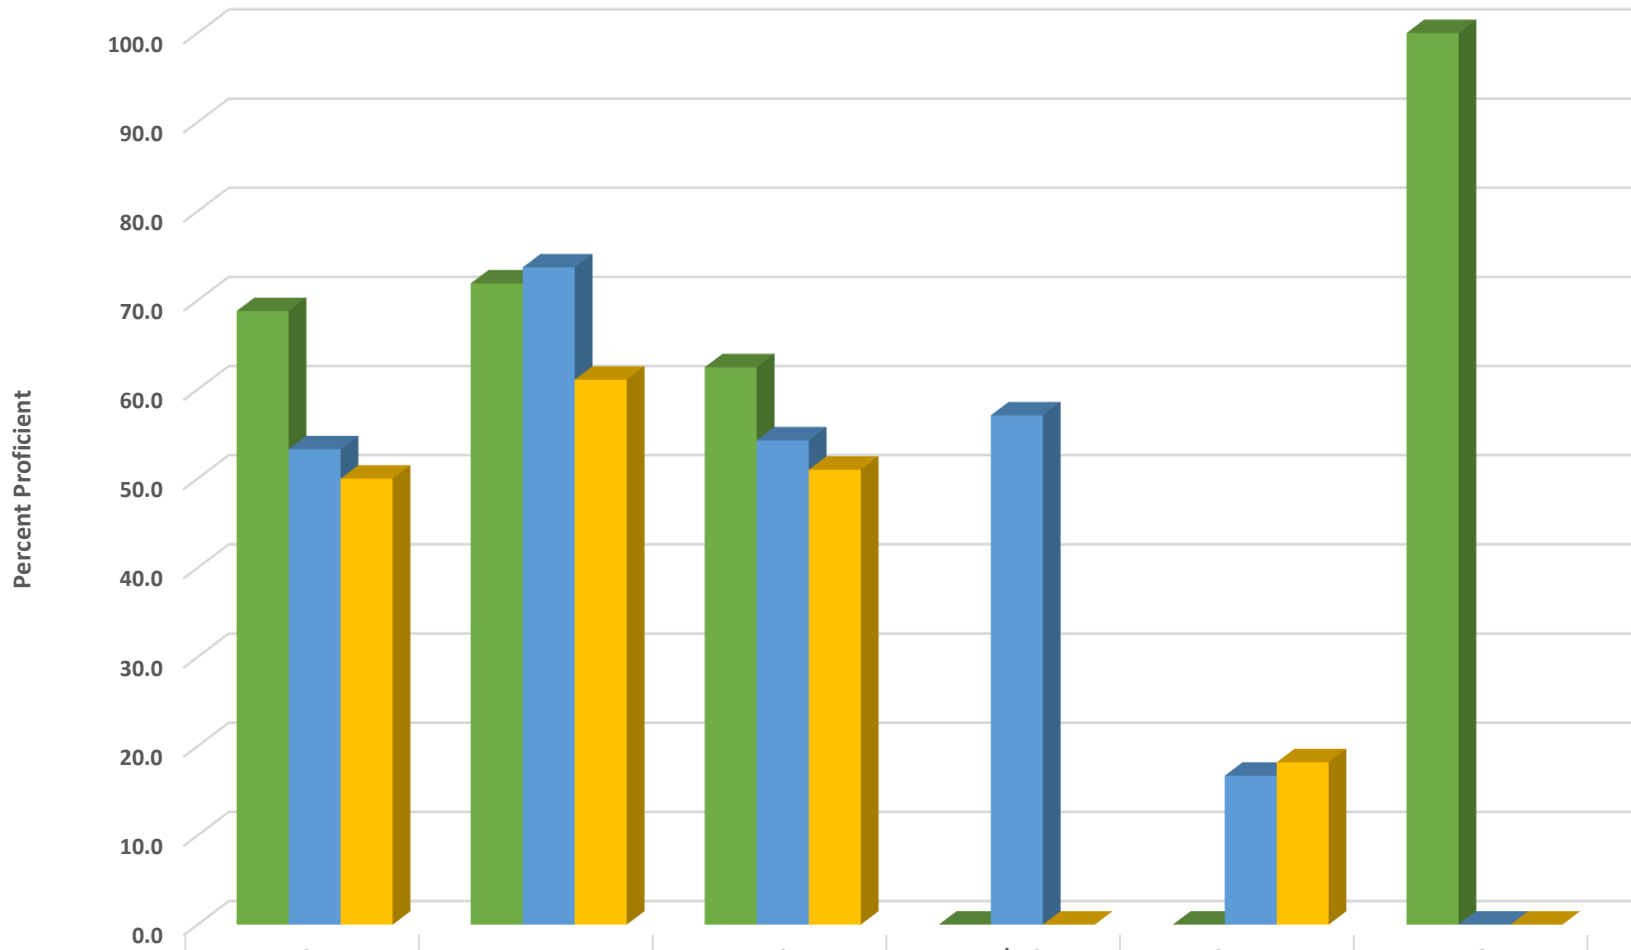

New Market Elementary Grade 4 Math Percent Proficient by Subgroups

	HISP	WHITE	EDS	LEP/ELS	SWD	AIG
2017 prof pct	68.8	71.9	62.5	0.0	0.0	100.0
2018 prof pct	53.3	73.7	54.3	57.1	16.7	0.0
2019 prof pct	50.0	61.1	51.0	0.0	18.2	0.0