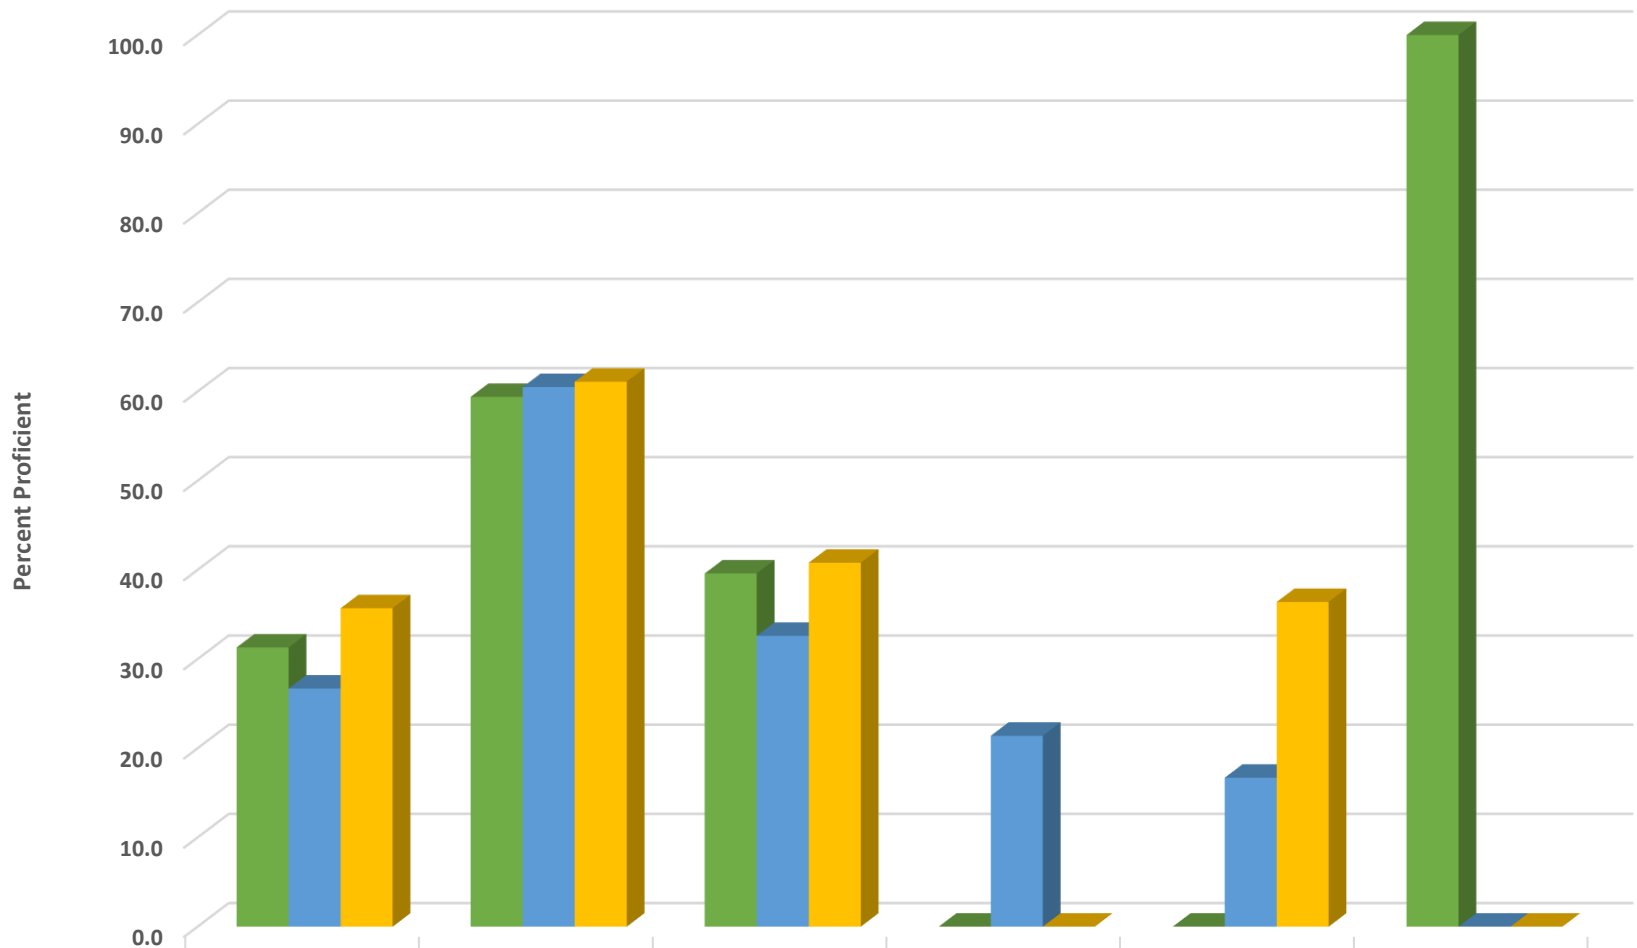

New Market Elementary Grade 4 ELA/Reading Percent Proficient by Subgroups

■	2017 prof pct	31.3	59.4	39.6	0.0	0.0	100.0
■	2018 prof pct	26.7	60.5	32.6	21.4	16.7	0.0
■	2019 prof pct	35.7	61.1	40.8	0.0	36.4	0.0