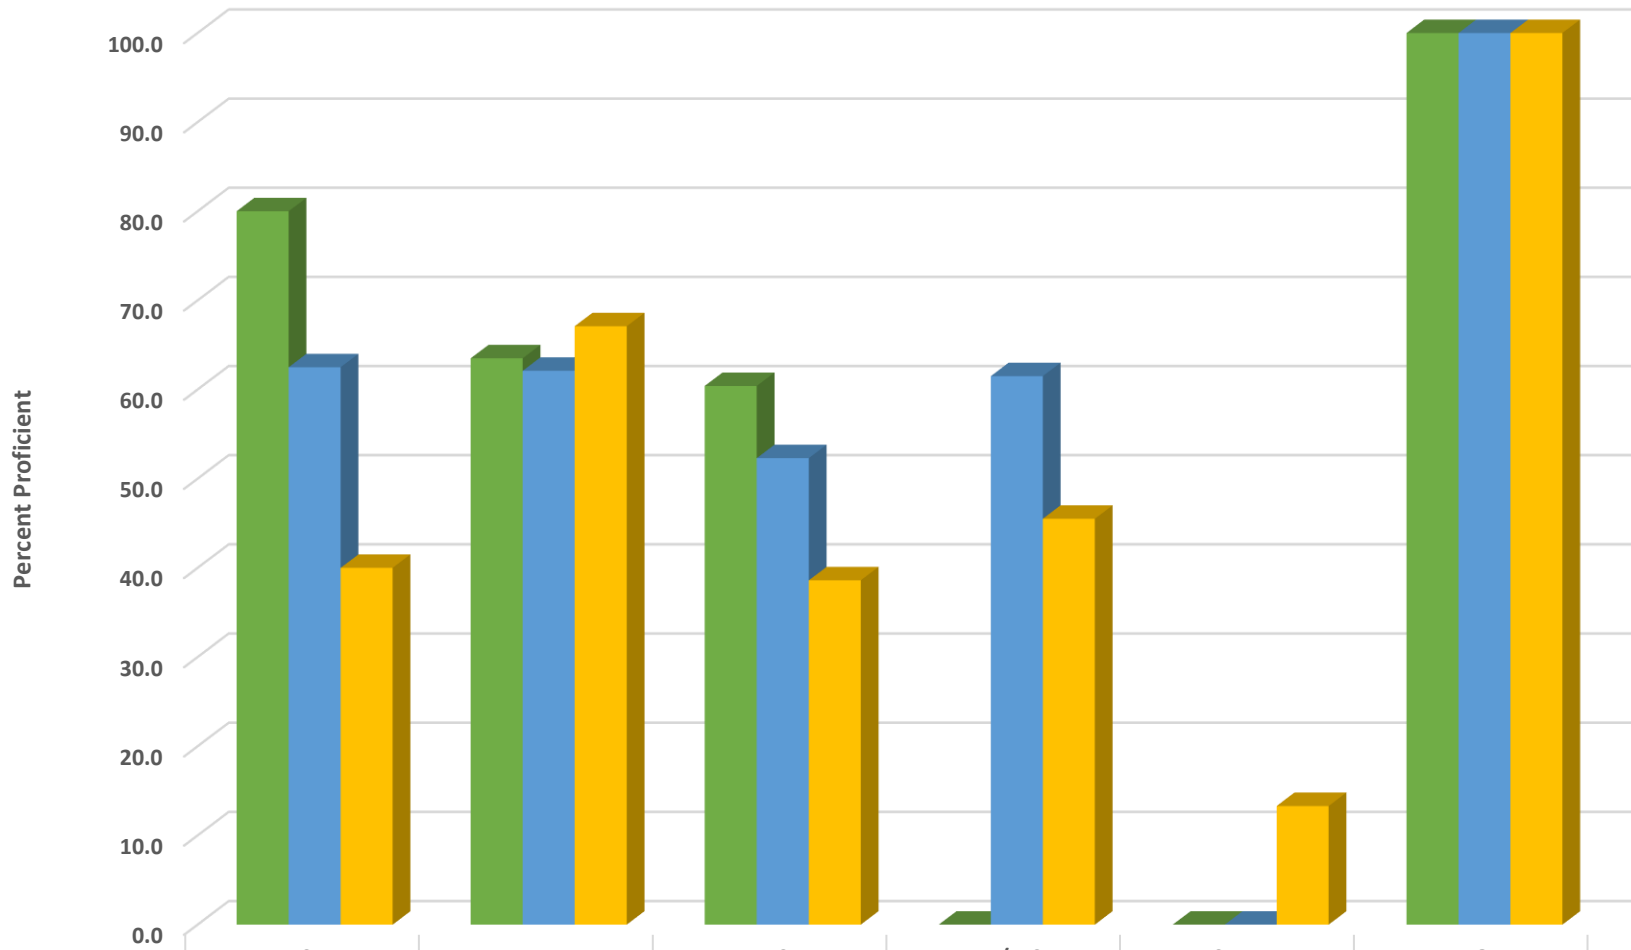

New Market Elementary Grade 5 Math Percent Proficient by Subgroups

	HISP	WHITE	EDS	LEP/ELS	SWD	AIG
2017 prof pct	80.0	63.5	60.4	0.0	0.0	100.0
2018 prof pct	62.5	62.1	52.3	61.5	0.0	100.0
2019 prof pct	40.0	67.1	38.6	45.5	13.3	100.0