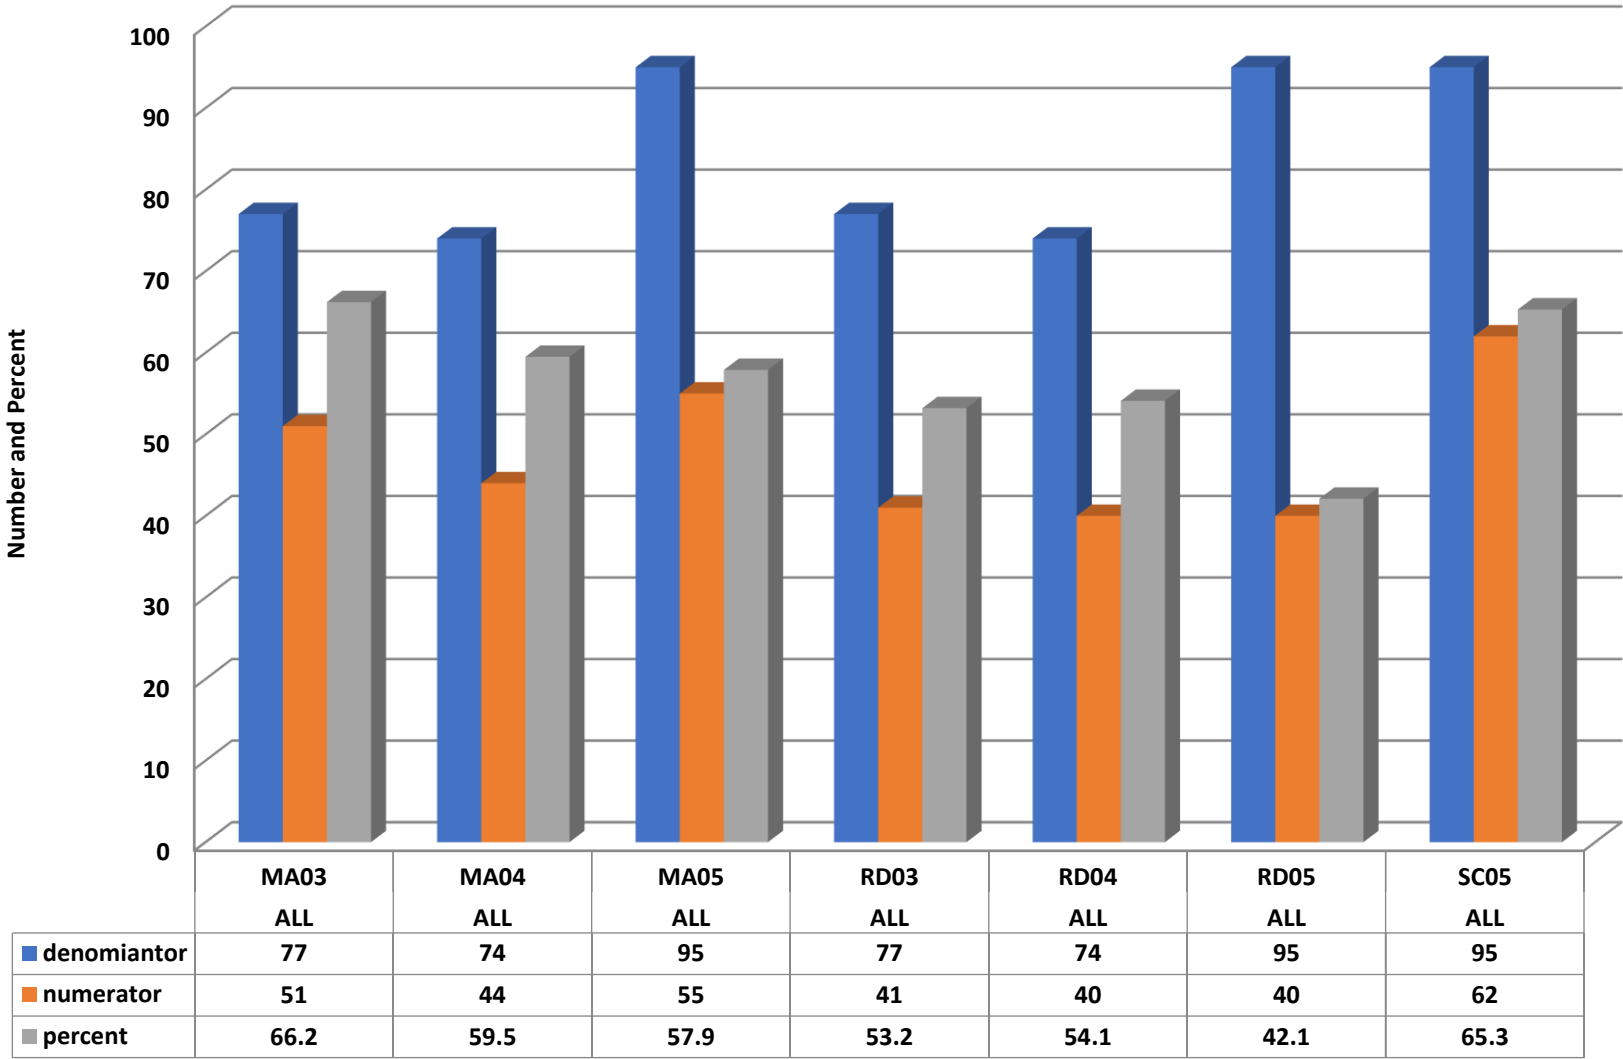

New Market Elementary School 2018-2019 Math, Reading, and Science GLP

New Market Elementary Grades 3-5 Math Percent Proficient by Subgroups

■ 2017 prof pct	61.9	0.0	69.9	59.2	45.5	28.6	100.0
■ 2018 prof pct	56.8	66.7	67.9	50.4	54.5	23.5	100.0
■ 2019 prof pct	55.3	50.0	64.0	51.4	48.1	20.5	90.0