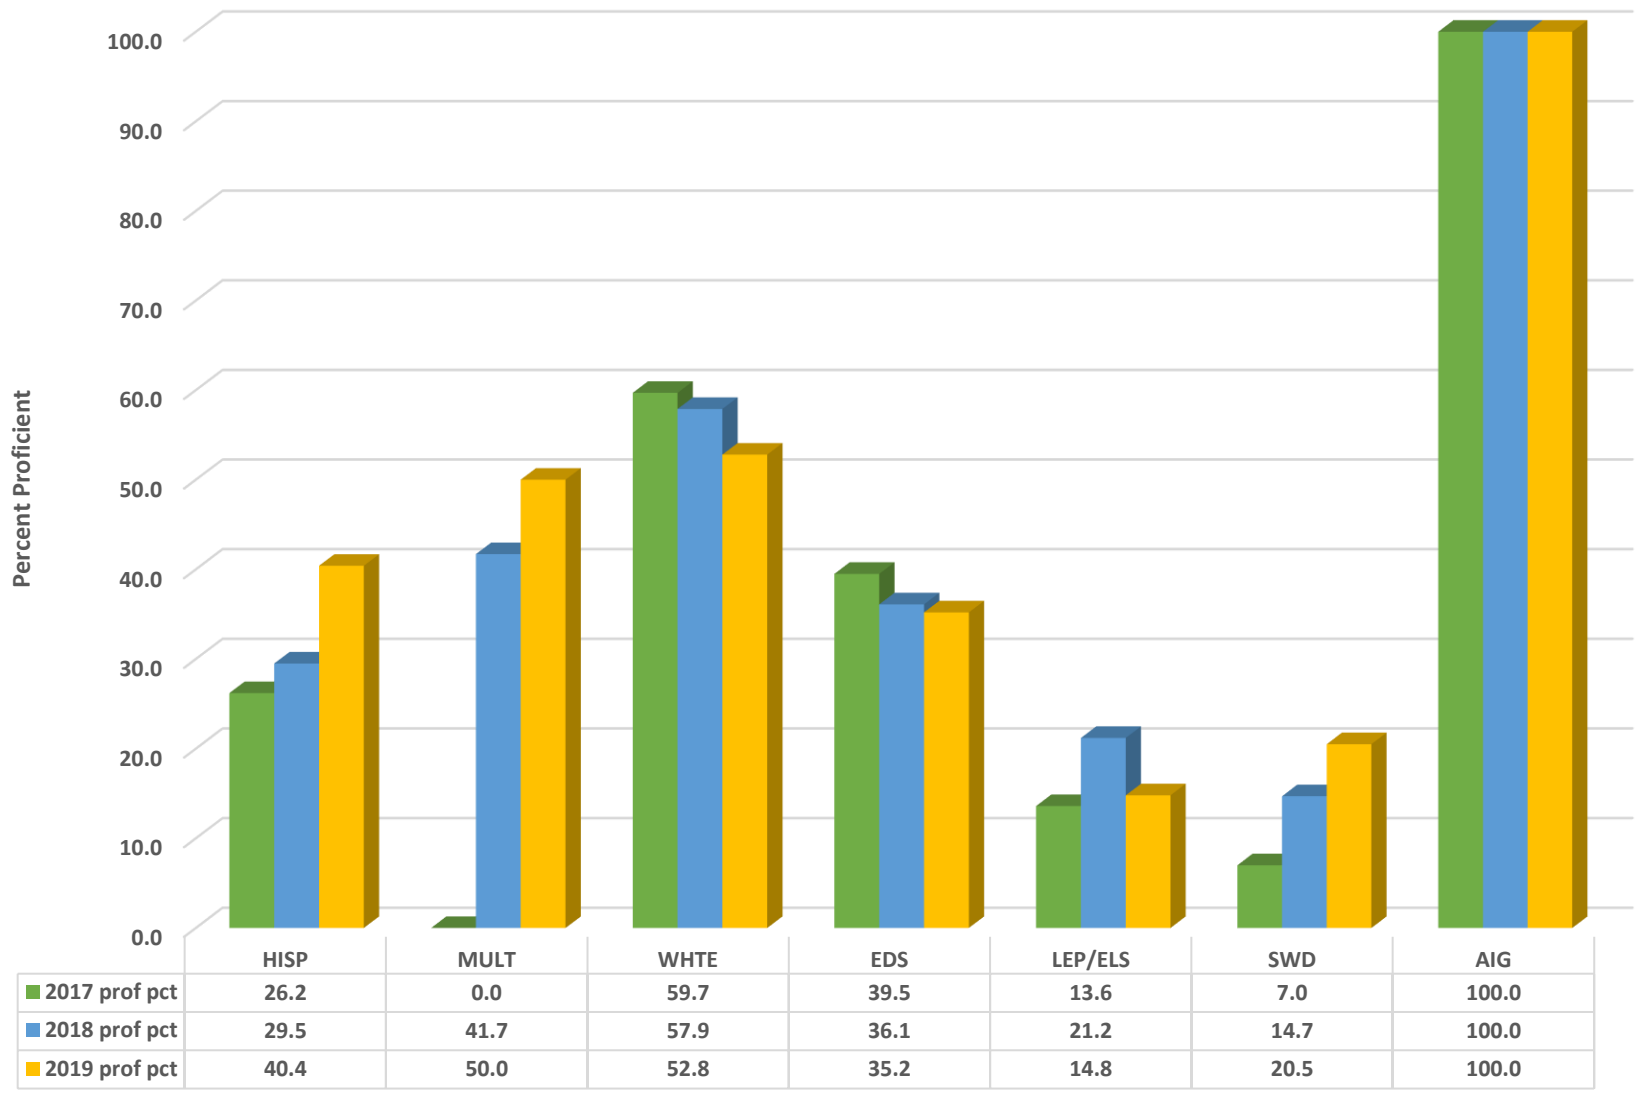

New Market Elementary Grades 3-5 Reading Percent Proficient by Subgroups