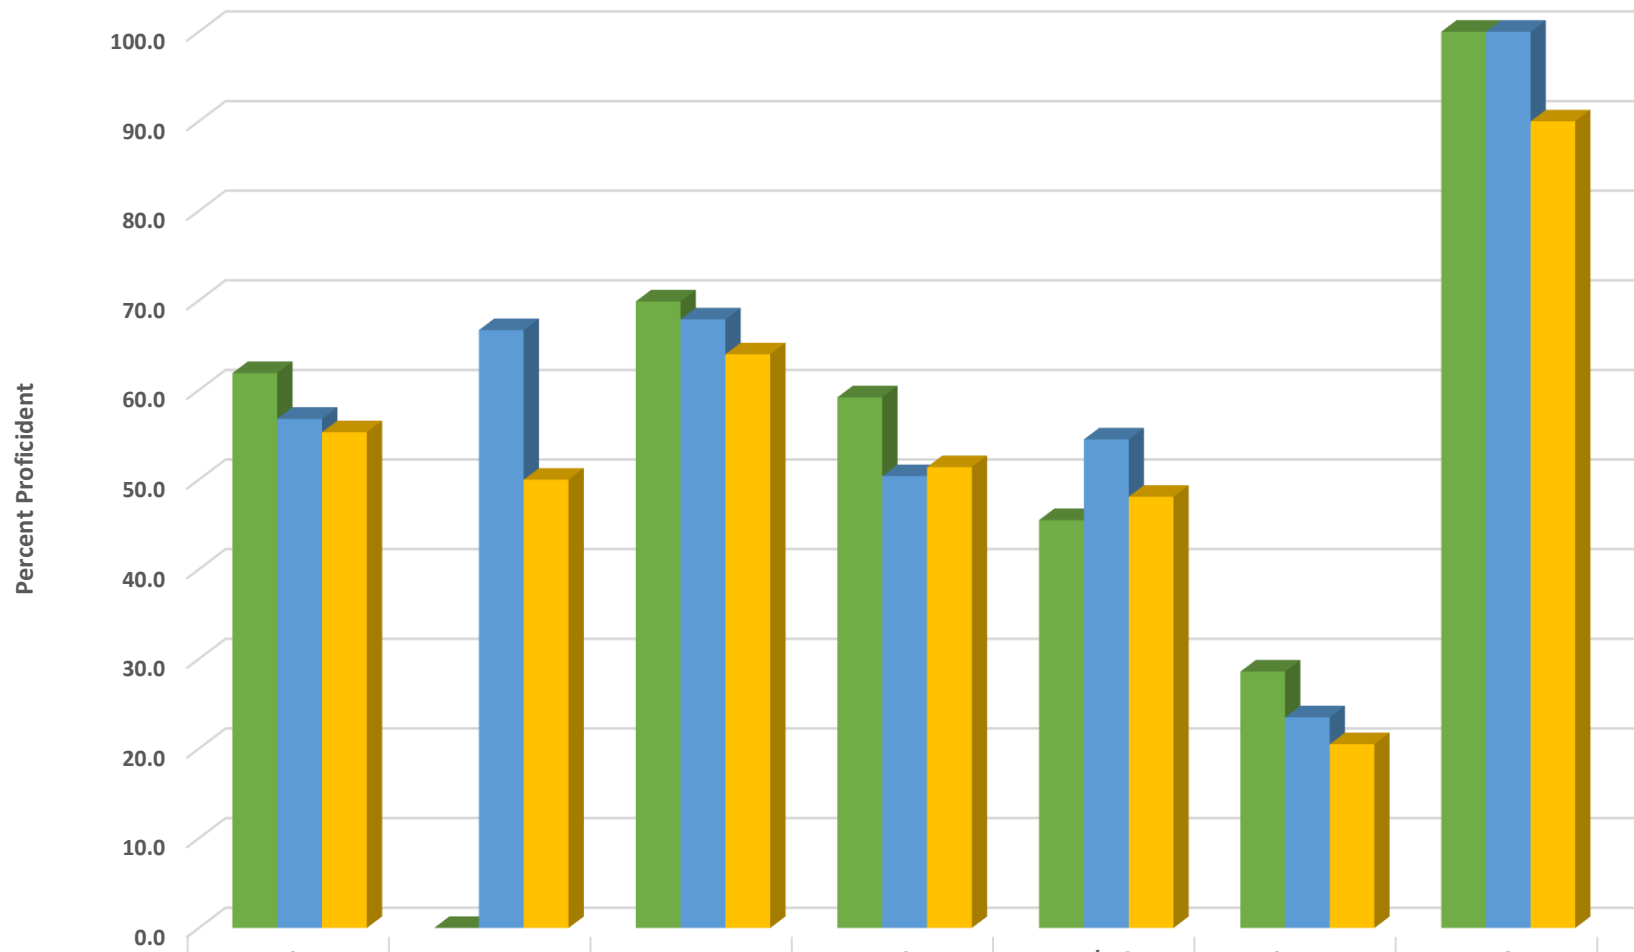

New Market Elementary School 2018-2019 Math, Reading, and Science GLP

New Market Elementary Grades 3-5 Math Percent Proficient by Subgroups

■ 2017 prof pct	61.9	0.0	69.9	59.2	45.5	28.6	100.0
■ 2018 prof pct	56.8	66.7	67.9	50.4	54.5	23.5	100.0
■ 2019 prof pct	55.3	50.0	64.0	51.4	48.1	20.5	90.0