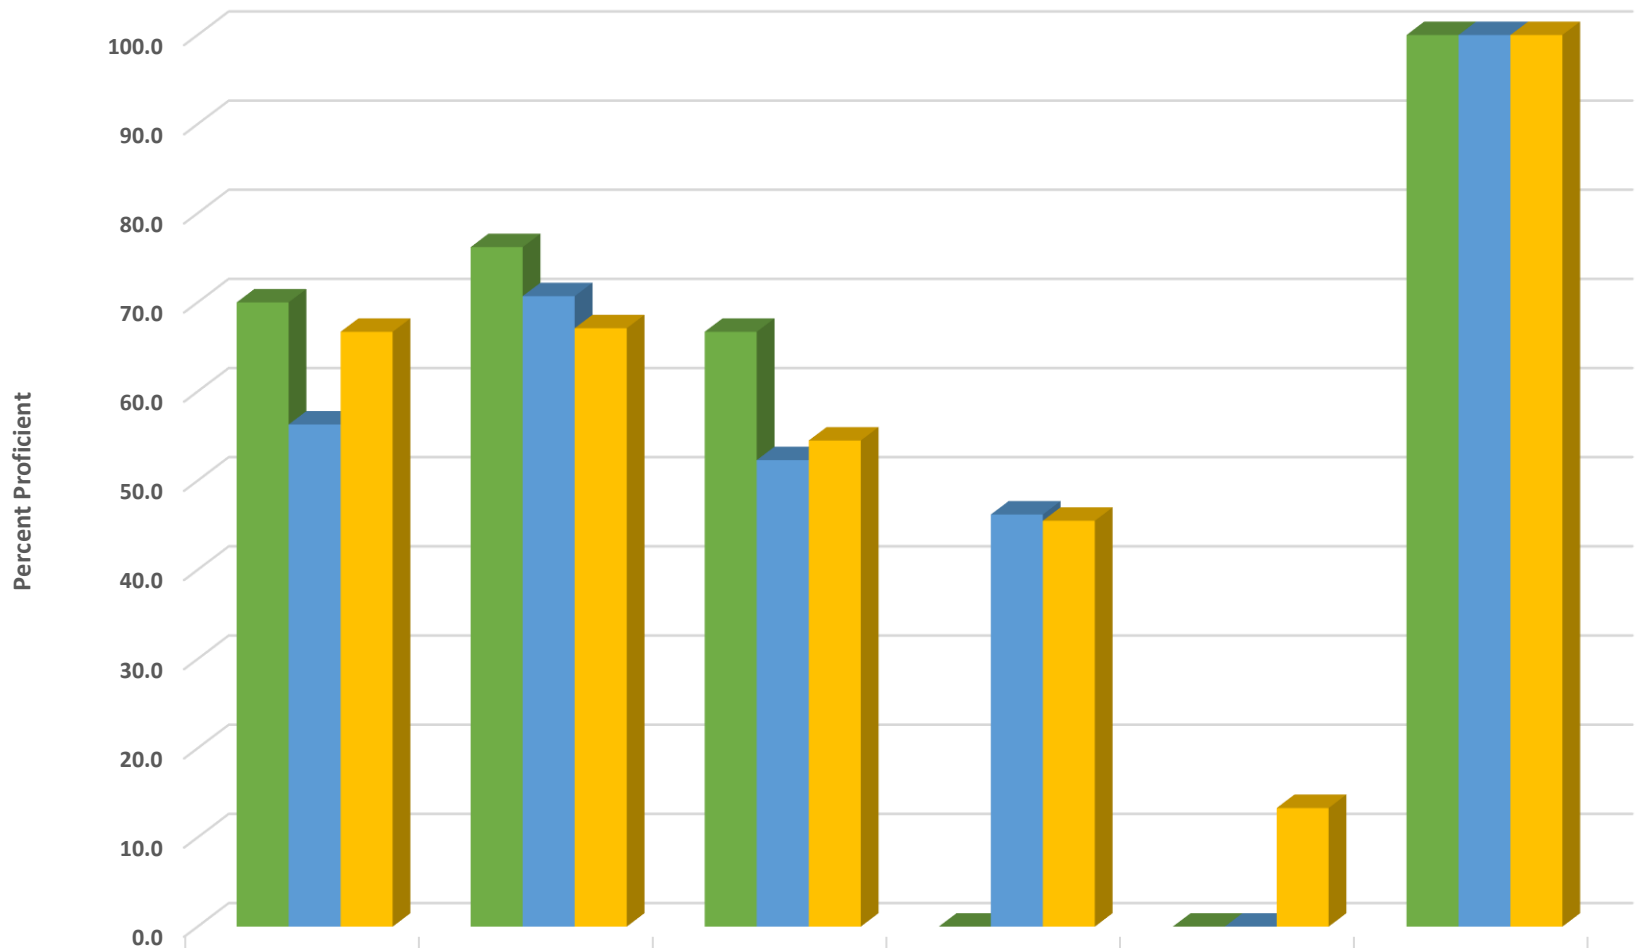

New Market Elementary Grade 5 Science Percent Proficient by Subgroups

	HISP	WHITE	EDS	LEP/ELS	SWD	AIG
2017 prof pct	70.0	76.2	66.7	0.0	0.0	100.0
2018 prof pct	56.3	70.7	52.3	46.2	0.0	100.0
2019 prof pct	66.7	67.1	54.5	45.5	13.3	100.0