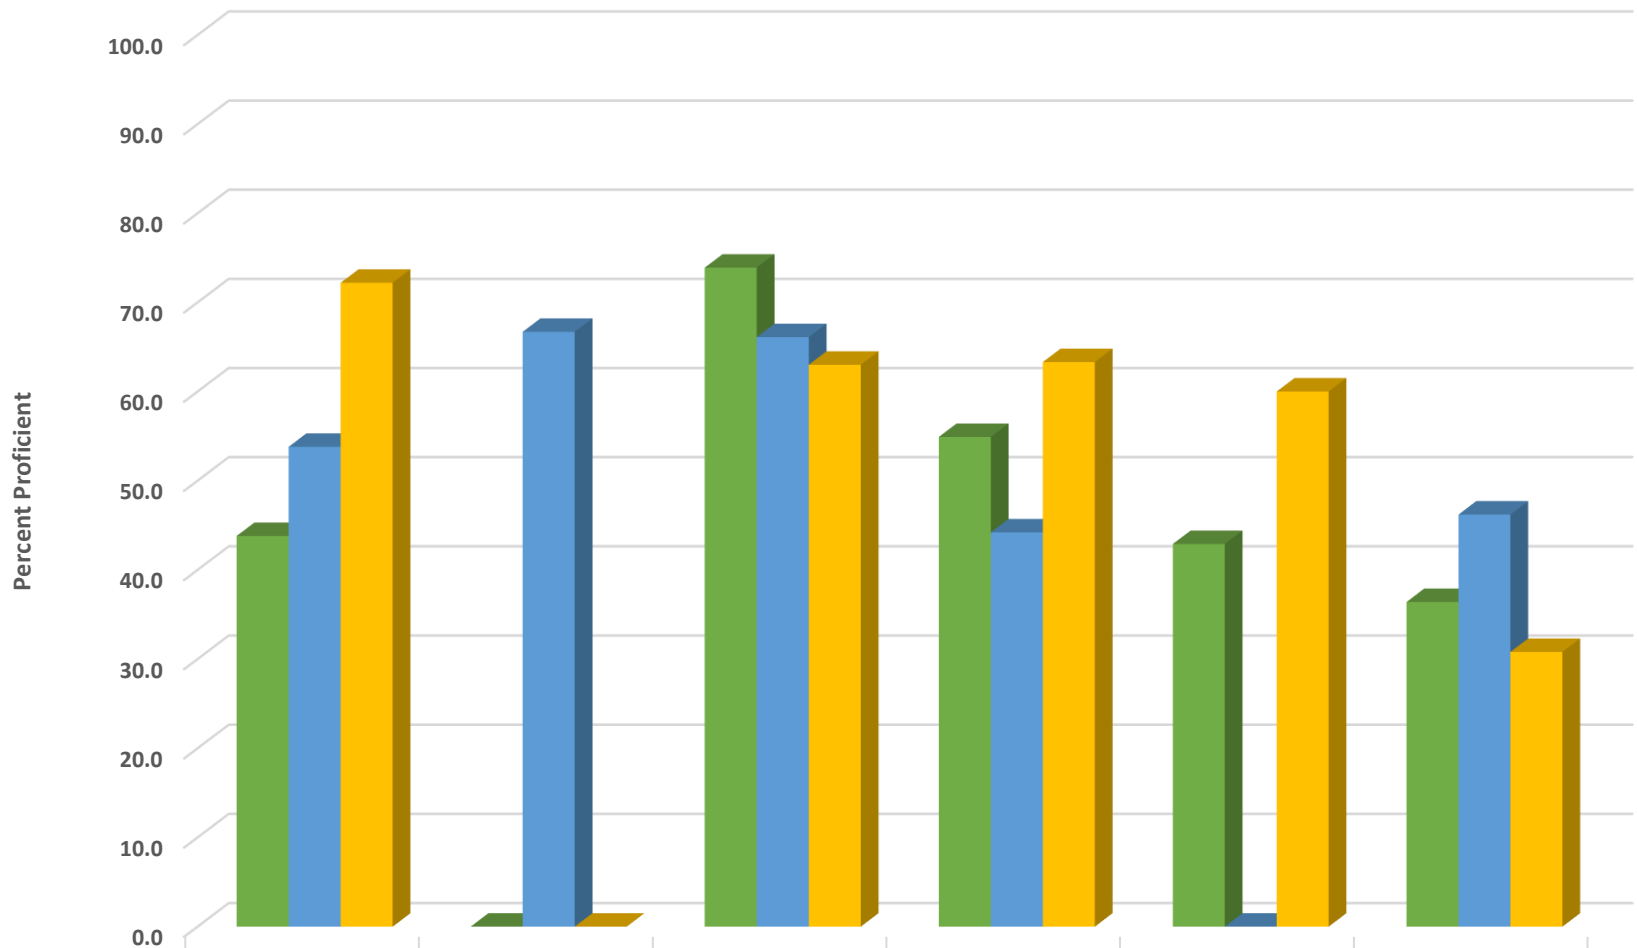

New Market Elementary Grade 3 Math Percent Proficient by Subgroups

■ 2017 prof pct	HISP	MULT	WHITE	EDS	LEP/ELS	SWD
	43.8	0.0	73.9	54.9	42.9	36.4
■ 2018 prof pct	53.8	66.7	66.1	44.2	0.0	46.2
■ 2019 prof pct	72.2	0.0	63.0	63.3	60.0	30.8