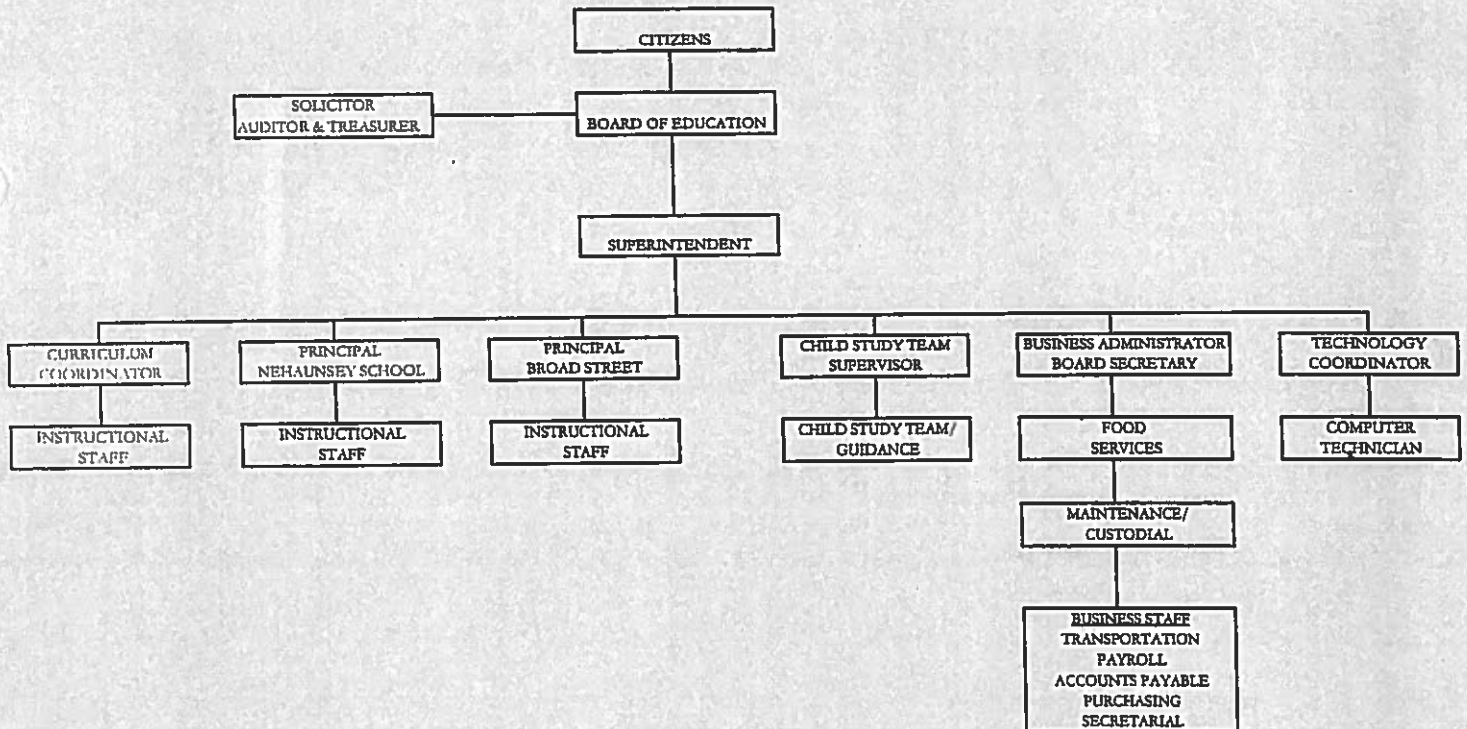

# POLICY

### 1110 ORGANIZATIONAL CHART

GREENWICH TOWNSHIP SCHOOL DISTRICT ORGANIZATIONAL STRUCTURE

Adopted: 24 April 2007