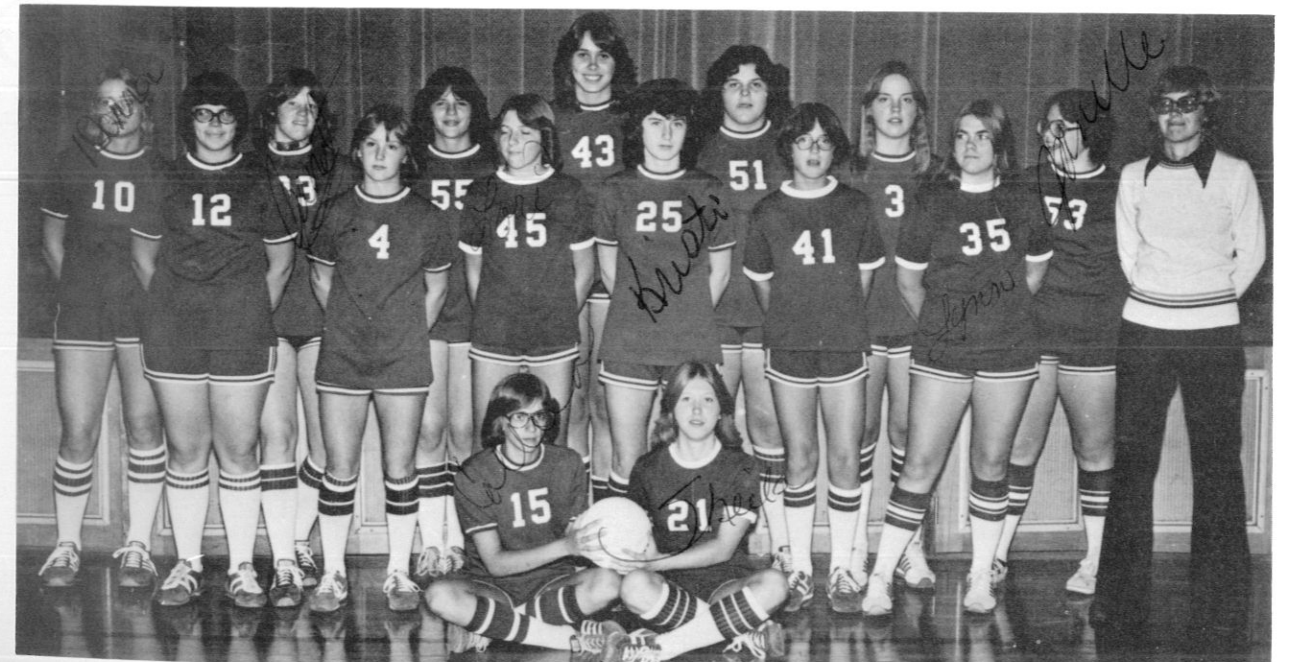

B Team

Back row L to R: D. Schuh, J. Leach, P. Pula, E. Erickson, C. Hillman, M. Persons, J. Battles. Middle row: B. Weidenborner, J. Faure, L. Lempart, K. Krueth, K. Duresky, L. Battles, Mrs. Waldo. Front row: C. Nistler, Sheila Lundin.