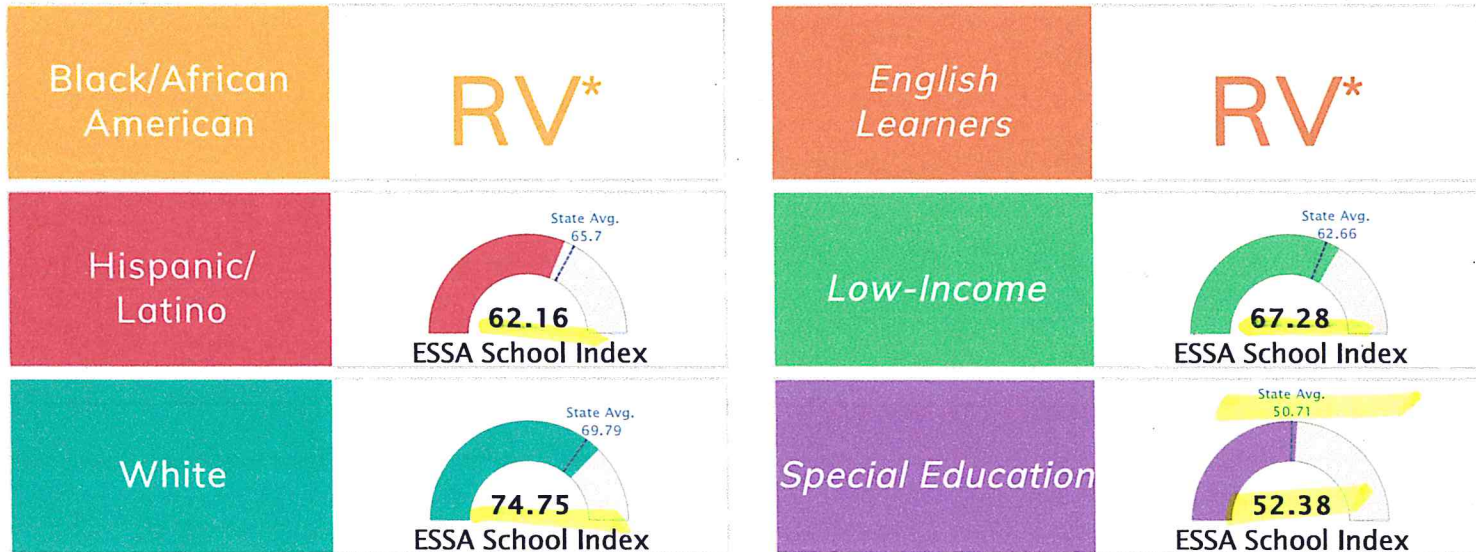

Note: Full color represents score

*RV = Restricted Value for sub-pops size < 10

Prepared by the Arkansas Department of Education