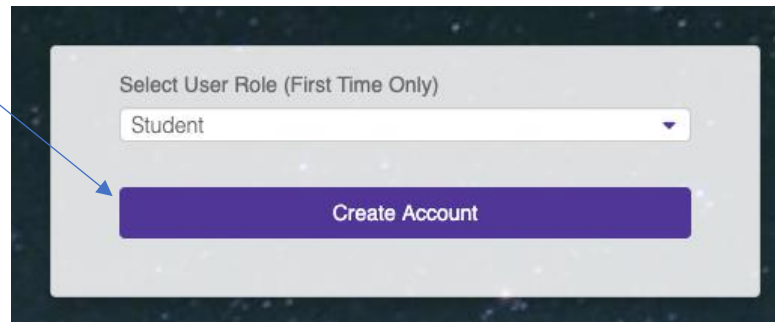

Log in

Clever

Clever Badge log in

District admin log in

3. Click the **Login** button to log in to the Clever dashboard.
4. Find the **Learn360** icon in the “More apps” at the bottom of the dashboard and click on it.

5. Select “Student” at the select user role drop-down box and click **Create Account**.

Happy surfing!