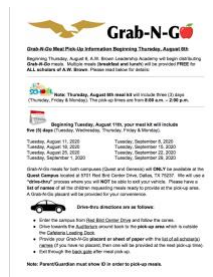

Virtua Office Hours

Mr. Harris: <https://www.gotomeet.me/marlonharris3>
M, W, F 7:50-10:00am; 12:20-1pm, 1:30-3:25pm
T, Th 7:50-9:50am, 11:10-1pm, 3-3:25pm

Ms. Norman: <https://www.gotomeet.me/Alike>
M, W, F 7:50-10:30am, 11:25-12:10pm, 2:10-3:25pm
T, TH 7:50-11:00am, 12:20-1pm, 3-3:25pm

Ms. Hill: <https://www.gotomeet.me/stephaniehill3>
M, W, F, 10:10-10:30am, 11:25-1pm, 1:30-3:25pm
T, Th 10:00-1pm, 3-3:25pm

Ms. Allen: <https://www.gotomeet.me/kristenallen1>
M, W, F 7:50-10:30am, 11:25-1pm, 1:30-2:00
T, Th 7:50-12:10pm