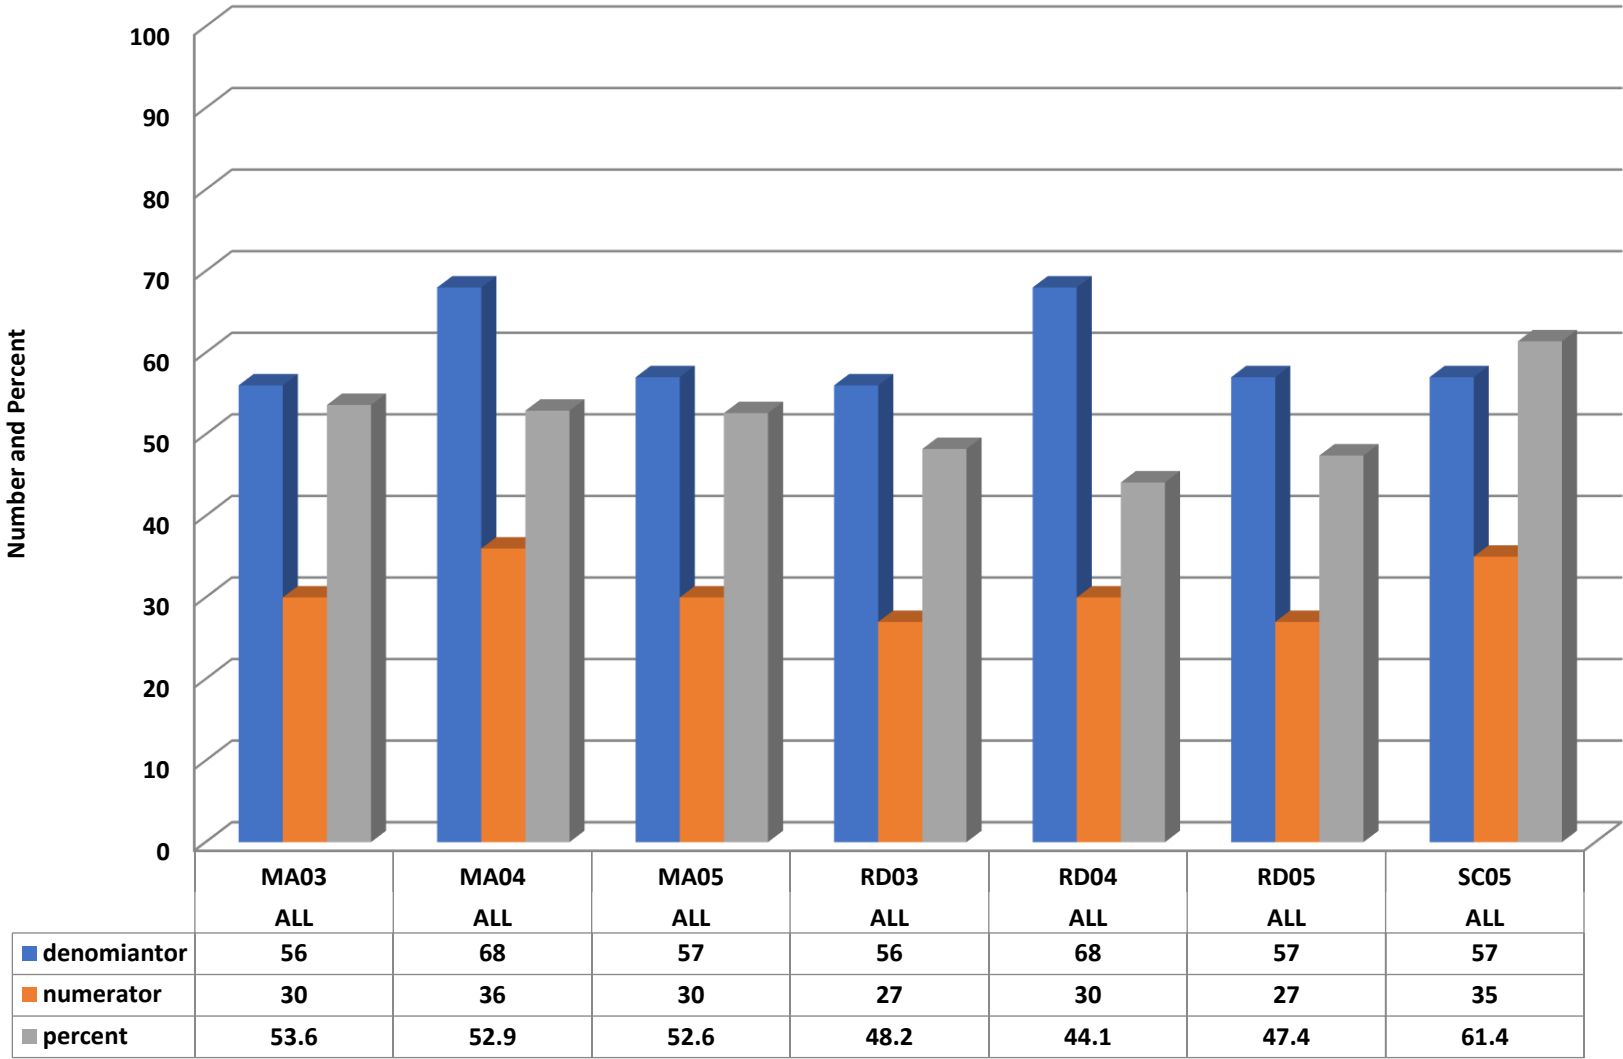

Franklinville Elementary School 2018-2019 Math, Reading, and Science GLP

Franklinville Elementary Grades 3-5 Math Percent Proficient by Subgroups

	HISP	MULT	WHITE	EDS	LEP/ELS	SWD	AIG
2017 prof pct	33.3	71.7	38.9	61.4	54.7	0.0	19.2
2018 prof pct	45.5	79.1	50.0	67.9	61.4	71.4	29.0
2019 prof pct	0.0	52.4	25.0	56.2	48.3	37.5	10.7