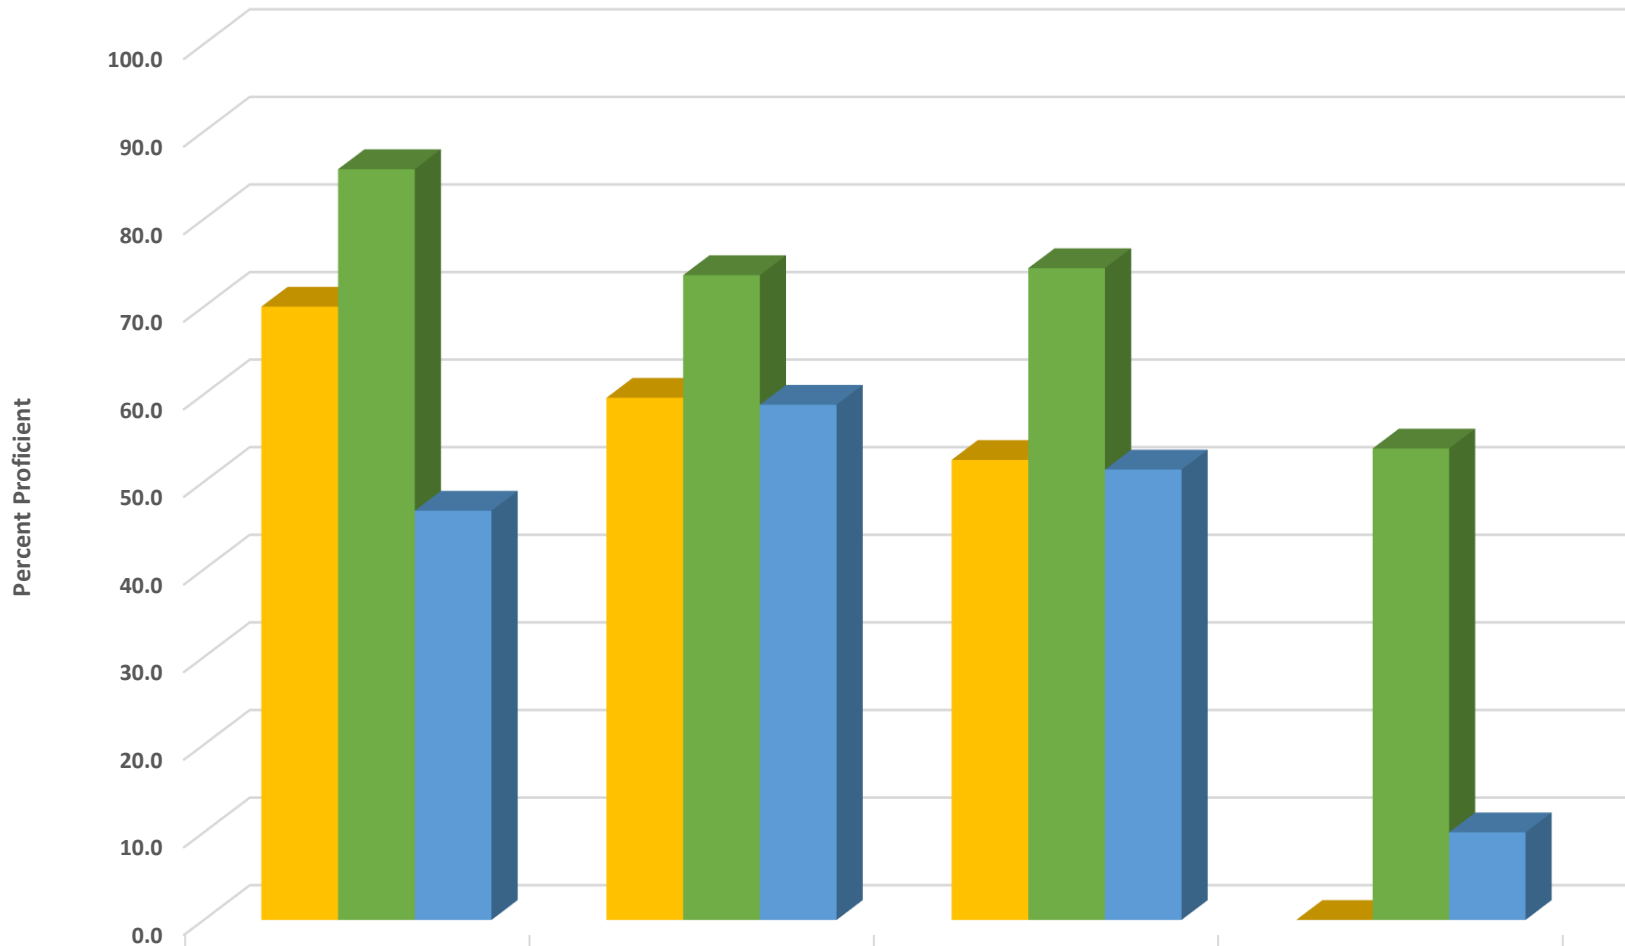

Franklinville Elementary Grade 3 Math Percent Proficient by Subgroups

	HISP	WHITE	EDS	SWD
2017 prof pct	70.0	59.6	52.5	0.0
2018 prof pct	85.7	73.6	74.4	53.8
2019 prof pct	46.7	58.8	51.4	10.0