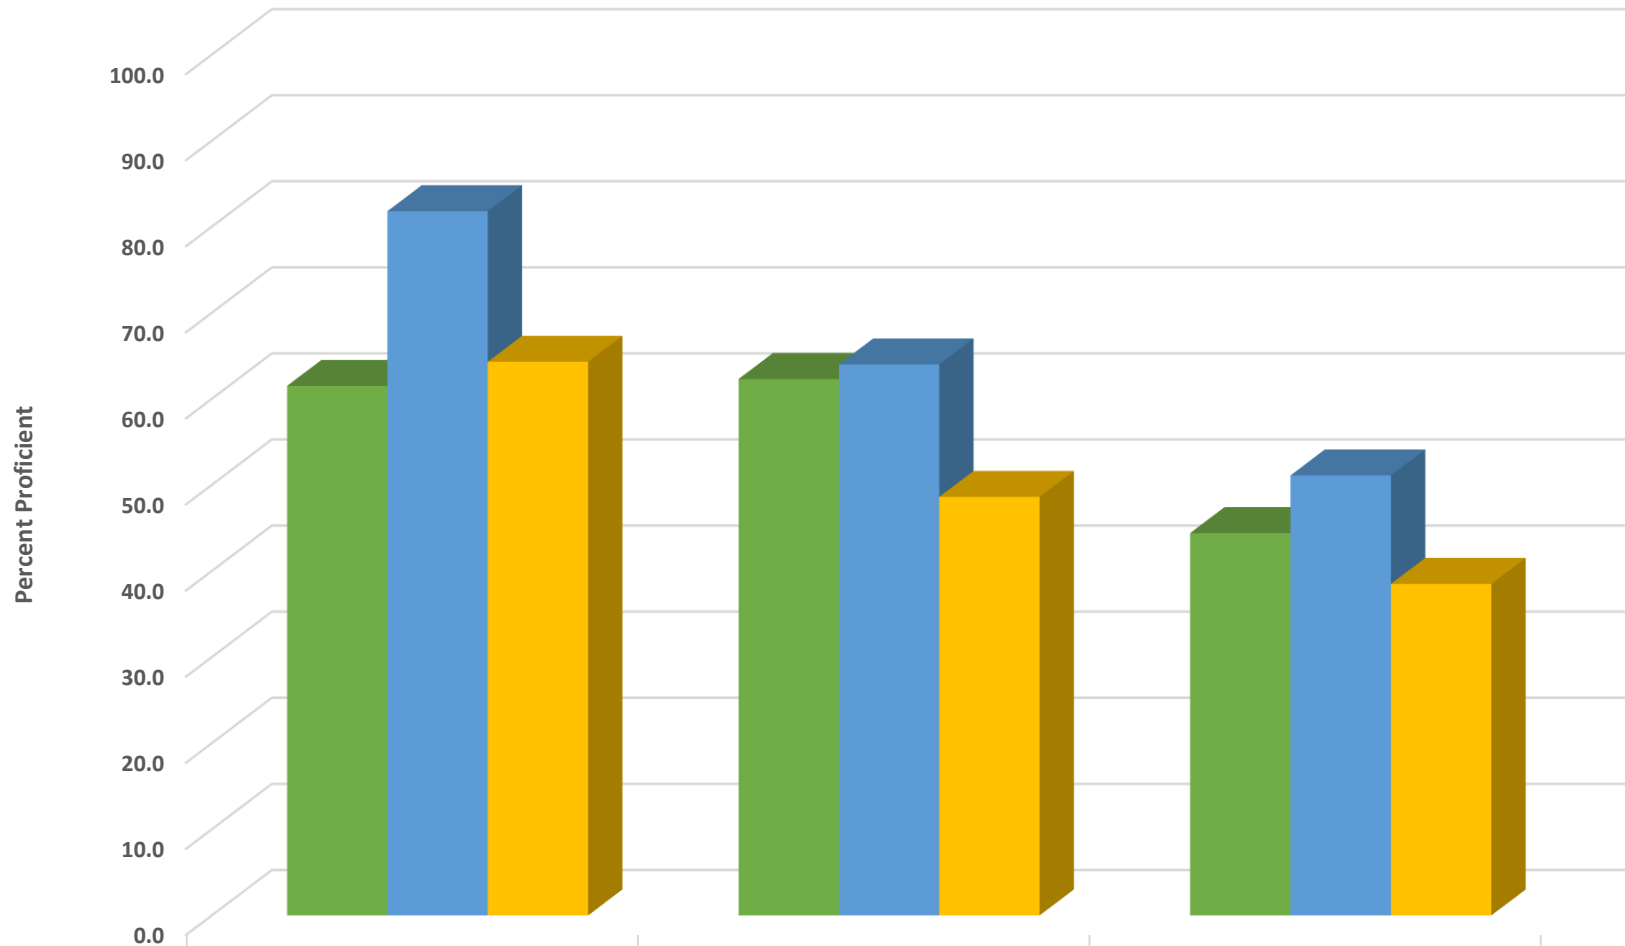

Franklinville Elementary Grade 5 ELA/Reading Percent Proficient by Subgroups

■ 2017 prof pct	HISP	61.5	WHITE	62.3	EDS	44.4
■ 2018 prof pct		81.8		64.0		51.1
■ 2019 prof pct		64.3		48.6		38.5