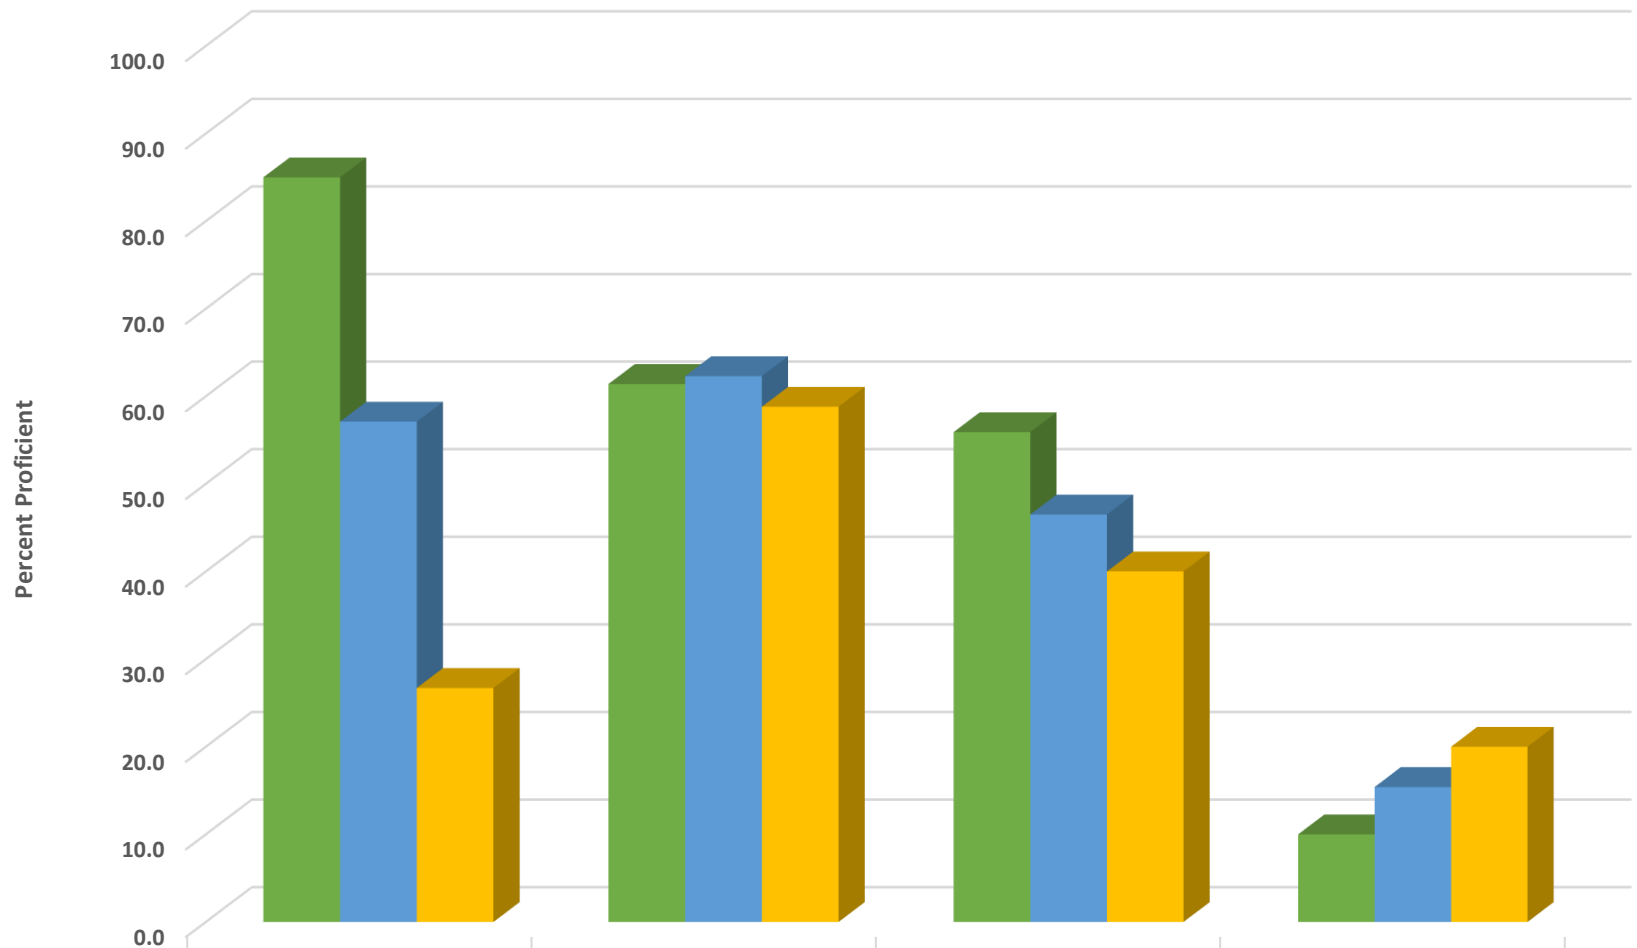

Franklinville Elementary Grade 3 ELA/Reading Percent Proficient by Subgroups

■	2017 prof pct	85.0	61.4	55.9	10.0
■	2018 prof pct	57.1	62.3	46.5	15.4
■	2019 prof pct	26.7	58.8	40.0	20.0