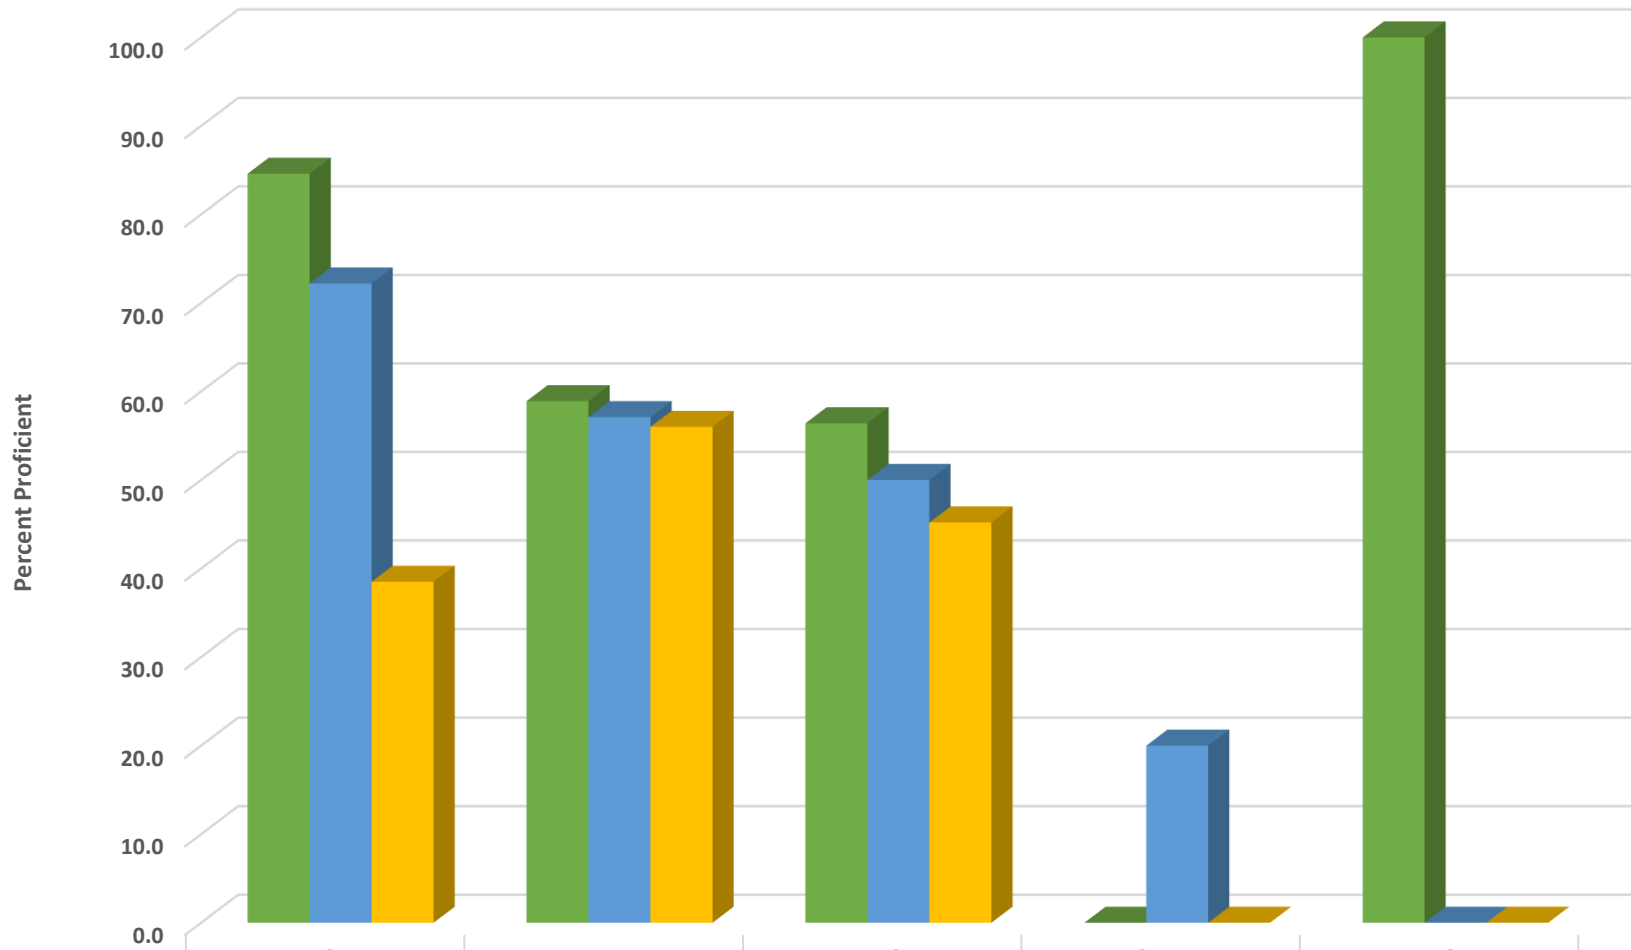

Franklinville Elementary Grade 4 Math Percent Proficient by Subgroups

	HISP	WHITE	EDS	SWD	AIG
2017 prof pct	84.6	58.9	56.4	0.0	100.0
2018 prof pct	72.2	57.1	50.0	20.0	0.0
2019 prof pct	38.5	56.0	45.2	0.0	0.0