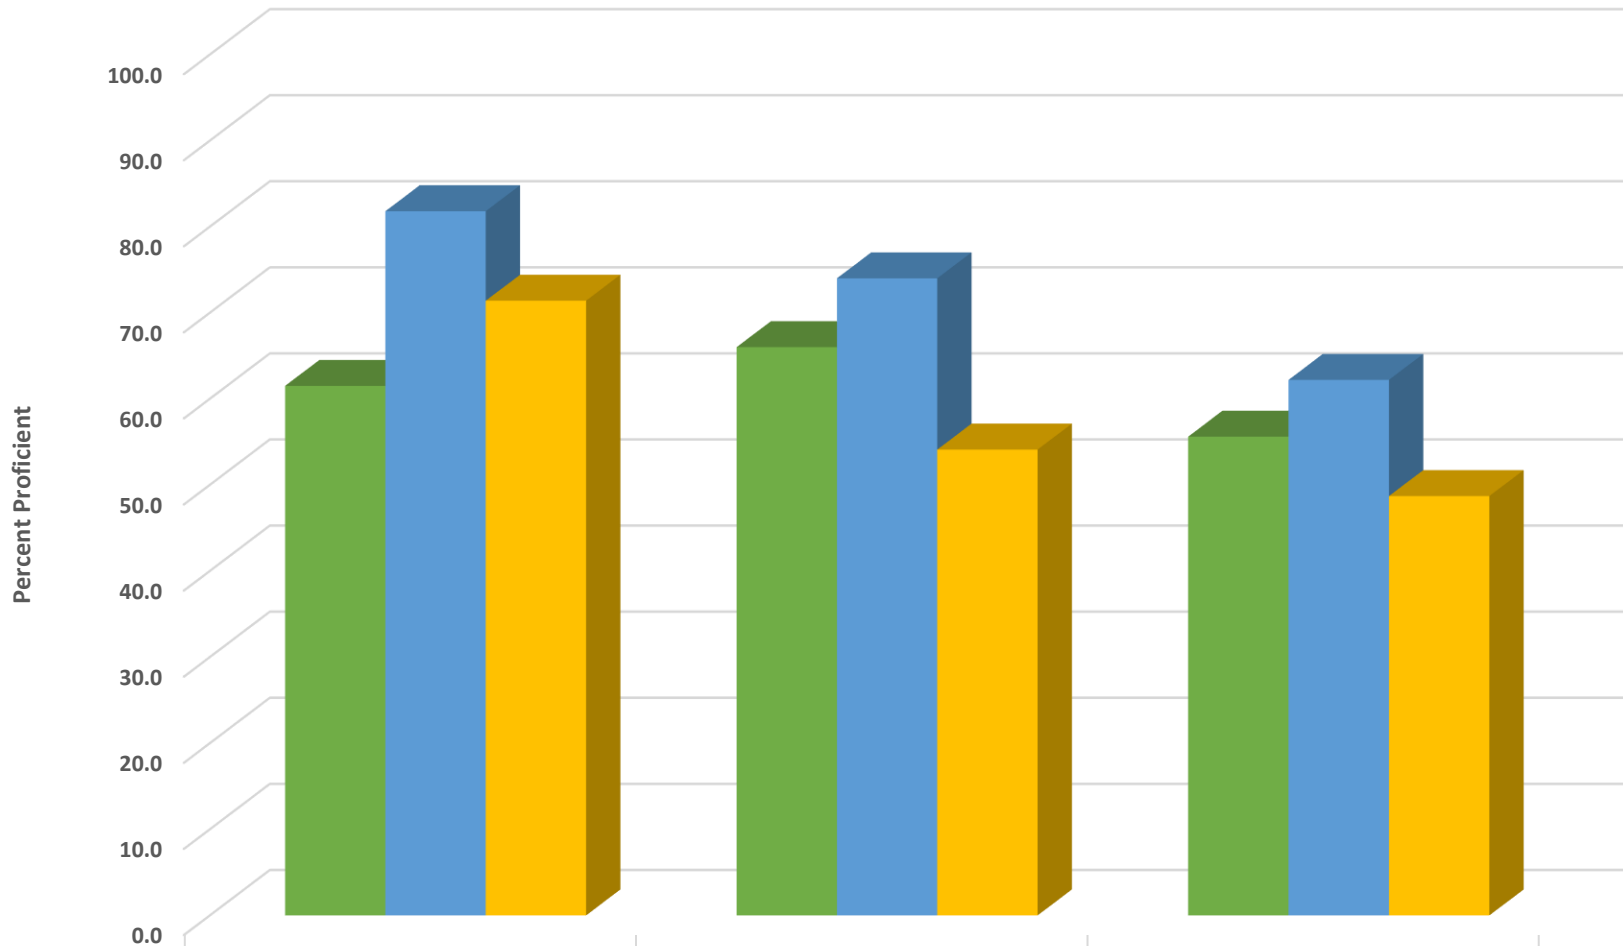

Franklinville Elementary Grade 5 Math Percent Proficient by Subgroups

	HISP	WHITE	EDS
■ 2017 prof pct	61.5	66.0	55.6
■ 2018 prof pct	81.8	74.0	62.2
■ 2019 prof pct	71.4	54.1	48.7