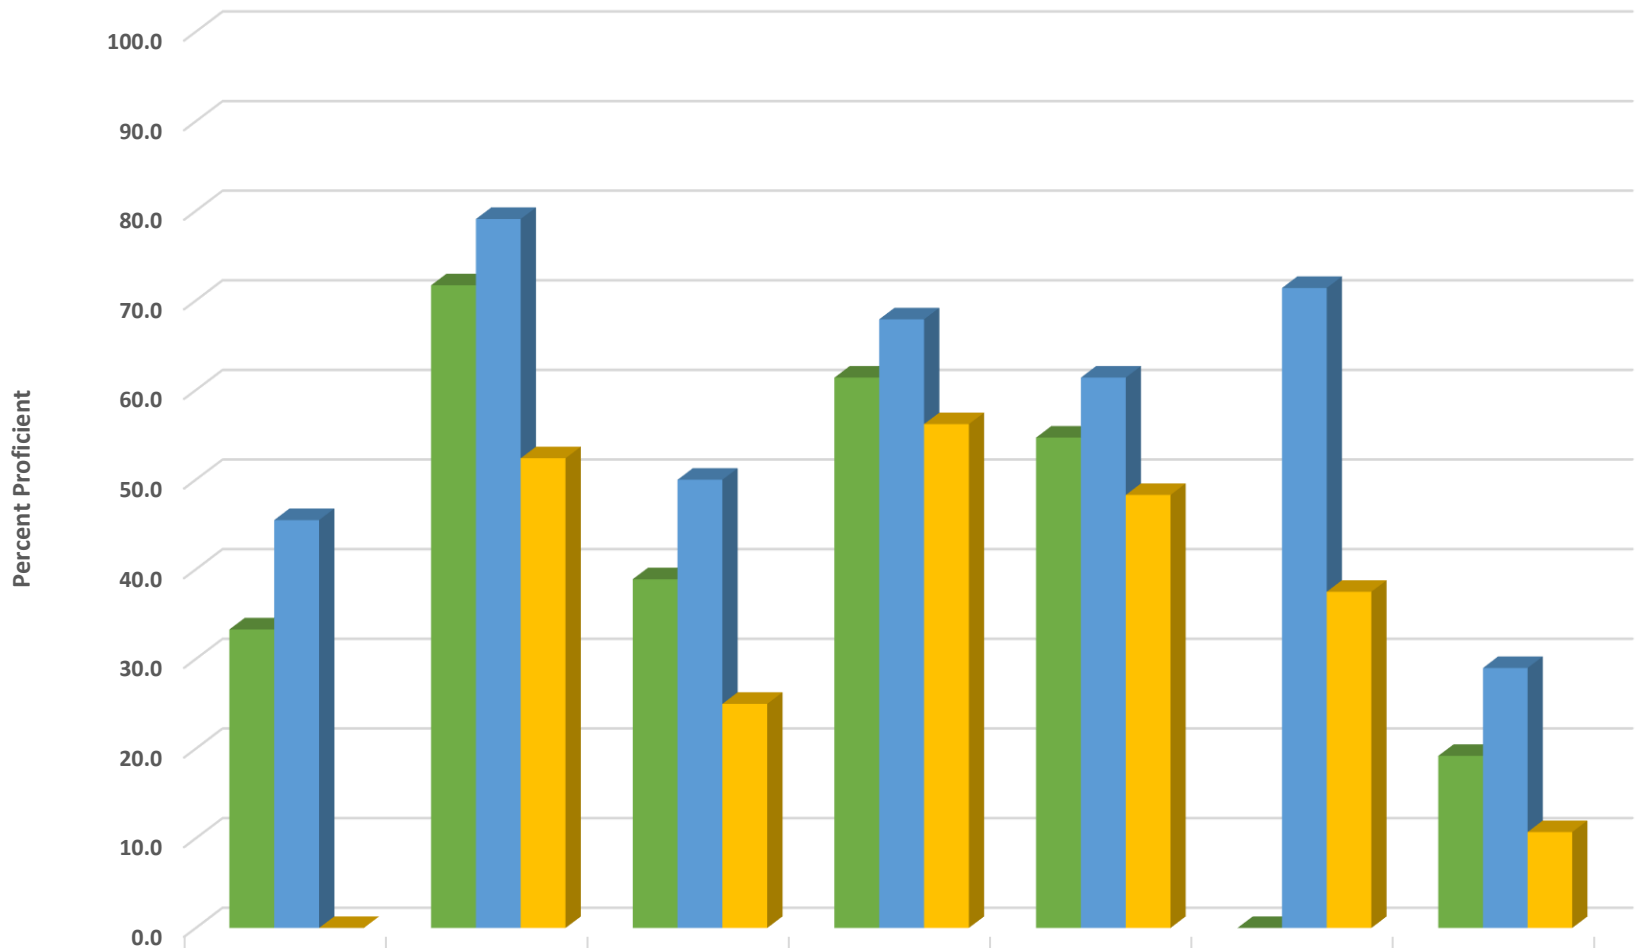

Franklinville Elementary School 2018-2019 Math, Reading, and Science GLP

Franklinville Elementary Grades 3-5 Math Percent Proficient by Subgroups

	HISP	MULT	WHITE	EDS	LEP/ELS	SWD	AIG
2017 prof pct	33.3	71.7	38.9	61.4	54.7	0.0	19.2
2018 prof pct	45.5	79.1	50.0	67.9	61.4	71.4	29.0
2019 prof pct	0.0	52.4	25.0	56.2	48.3	37.5	10.7