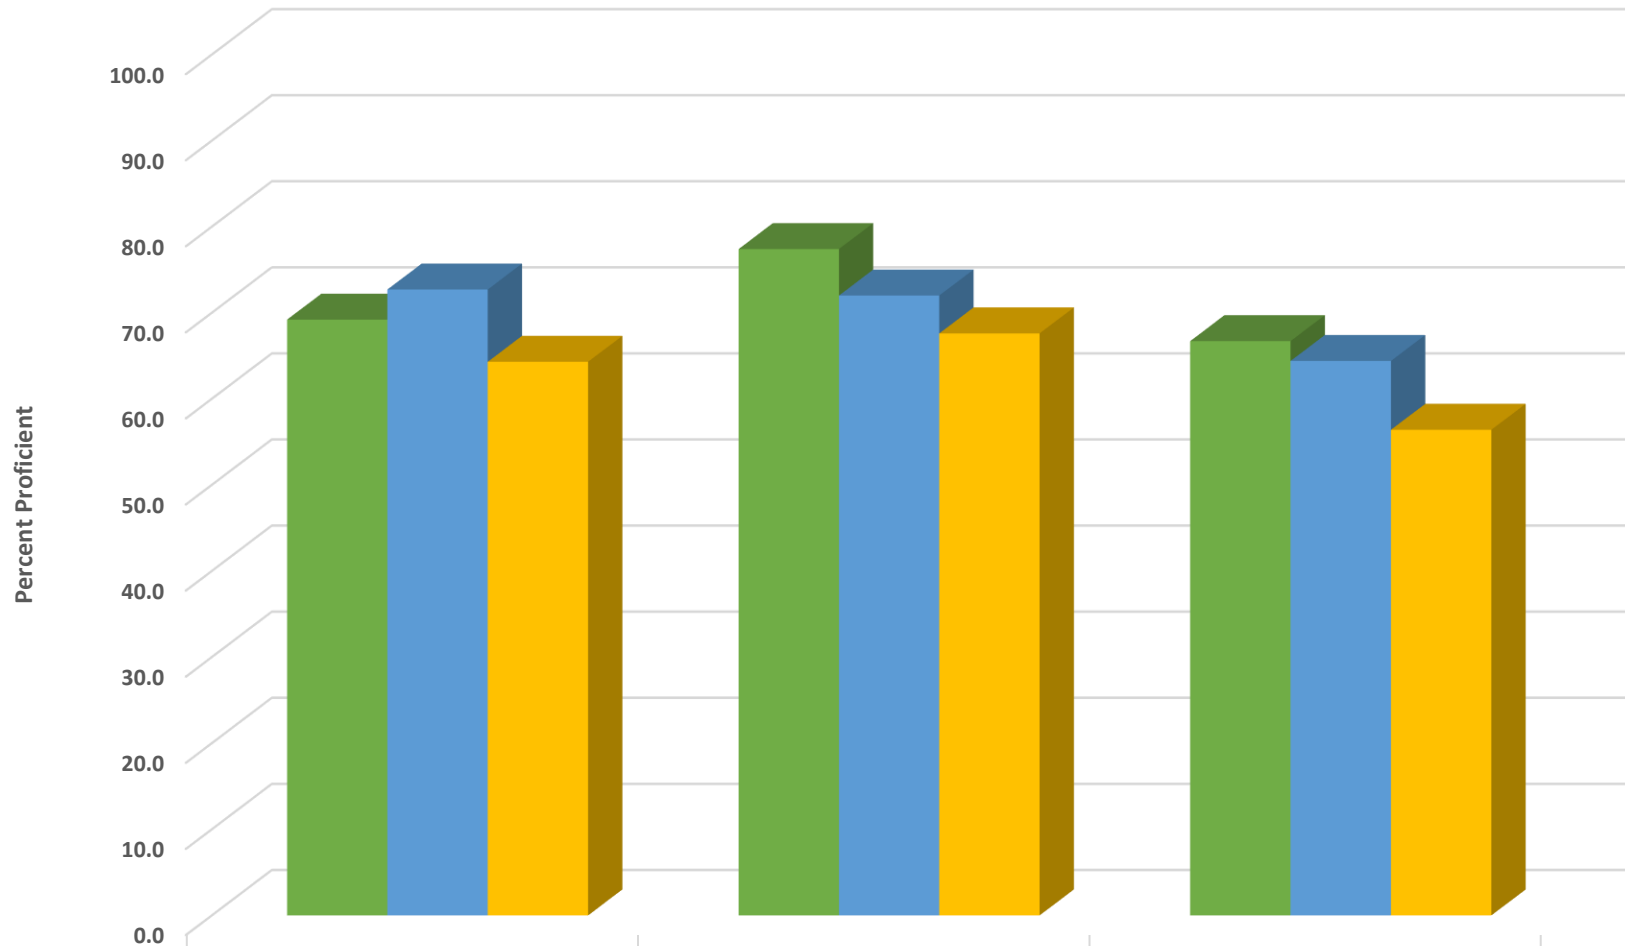

■ 2017 prof pct	HISP	69.2	WHITE	77.4	EDS	66.7
■ 2018 prof pct		72.7		72.0		64.4
■ 2019 prof pct		64.3		67.6		56.4