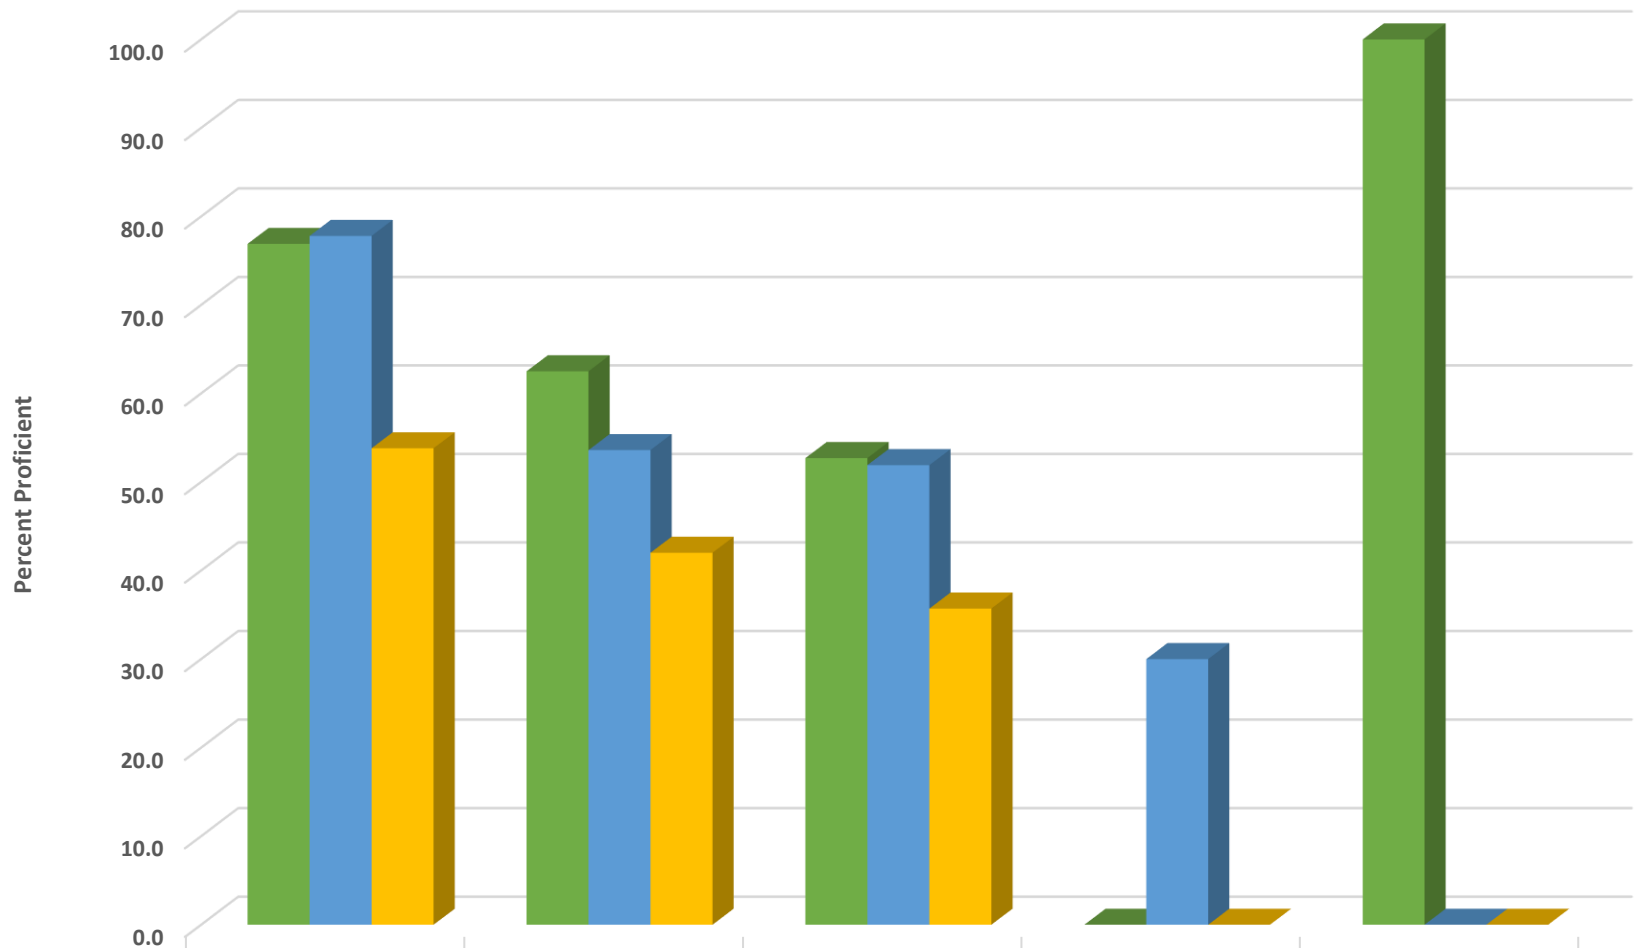

Franklinville Elementary Grade 4 ELA/Reading Percent Proficient by Subgroups

	HISP	WHITE	EDS	SWD	AIG
2017 prof pct	76.9	62.5	52.7	0.0	100.0
2018 prof pct	77.8	53.6	51.9	30.0	0.0
2019 prof pct	53.8	42.0	35.7	0.0	0.0