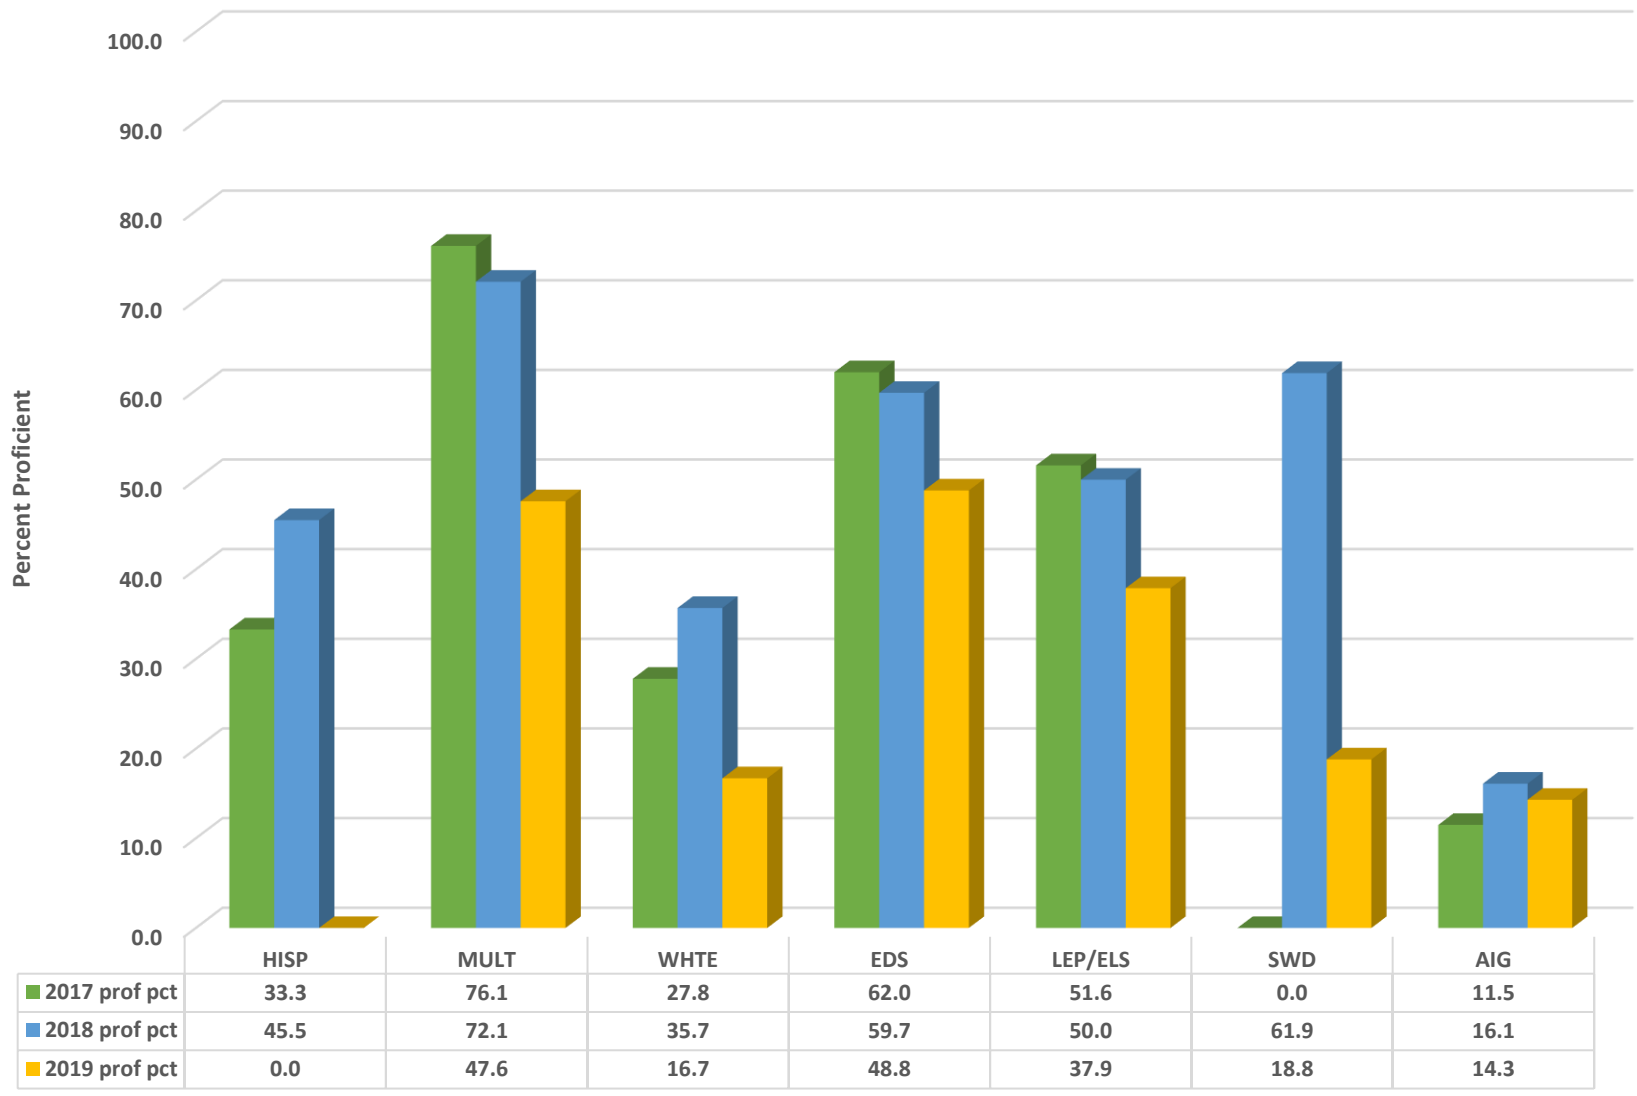

Franklinville Elementary Grades 3-5 ELA/Reading Percent Proficient by Subgroups