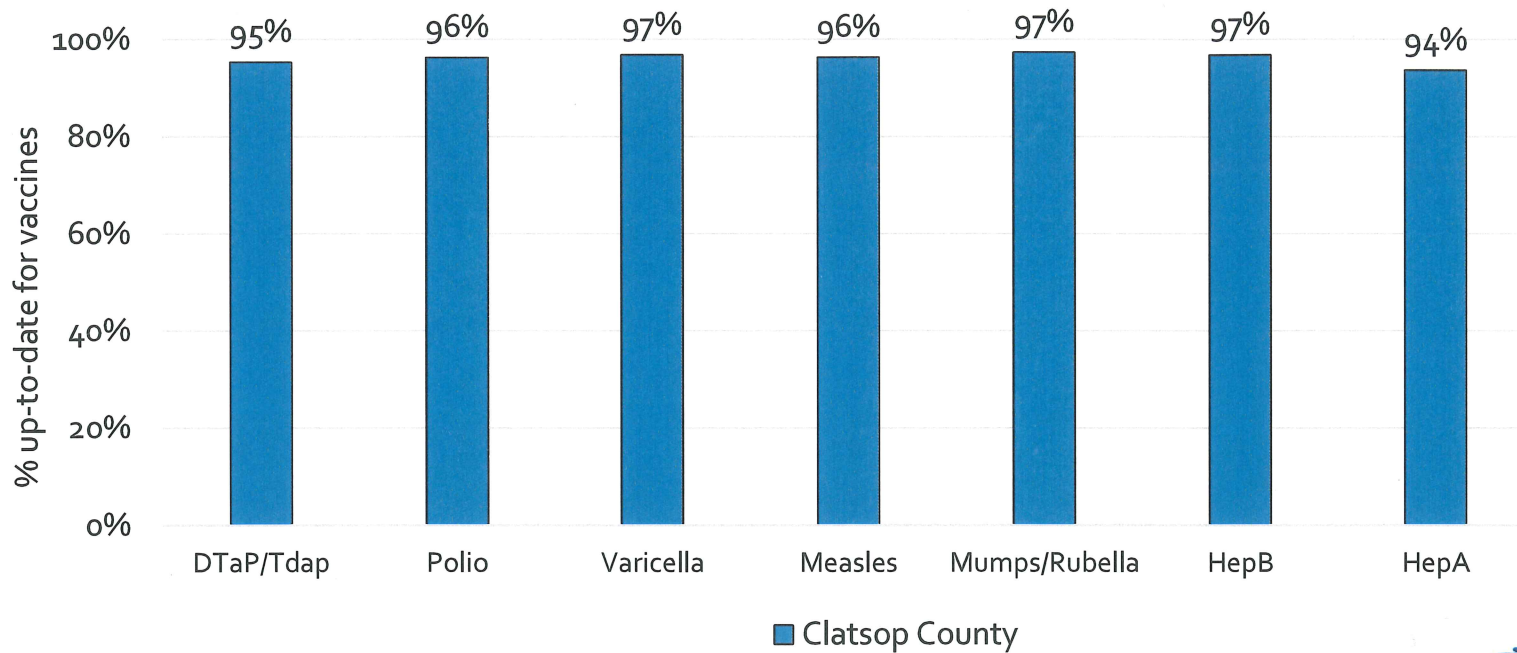

How many school-age kids* are up-to-date on vaccines in your county?

*Kindergarten through 12th grade.

Assessment date: 02/29/2016

Data source: Immunization Primary Review Summary Reports