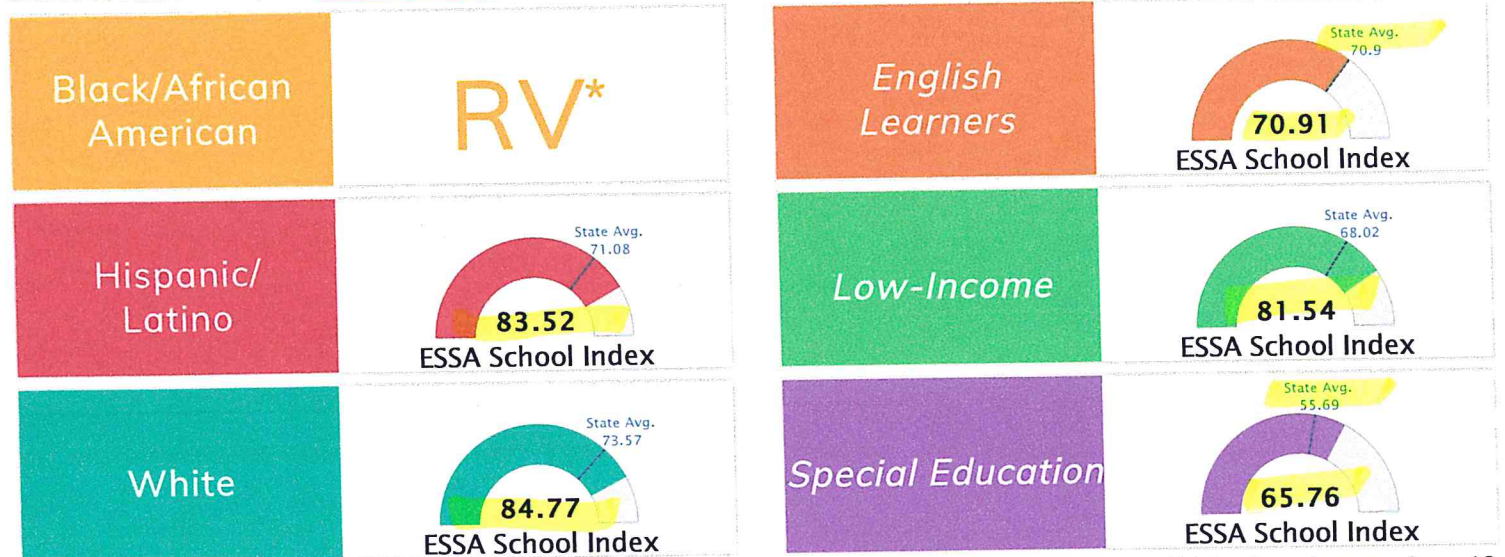

Note: Full color represents score

*RV = Restricted Value for sub-pops size < 10

Prepared by the Arkansas Department of Education