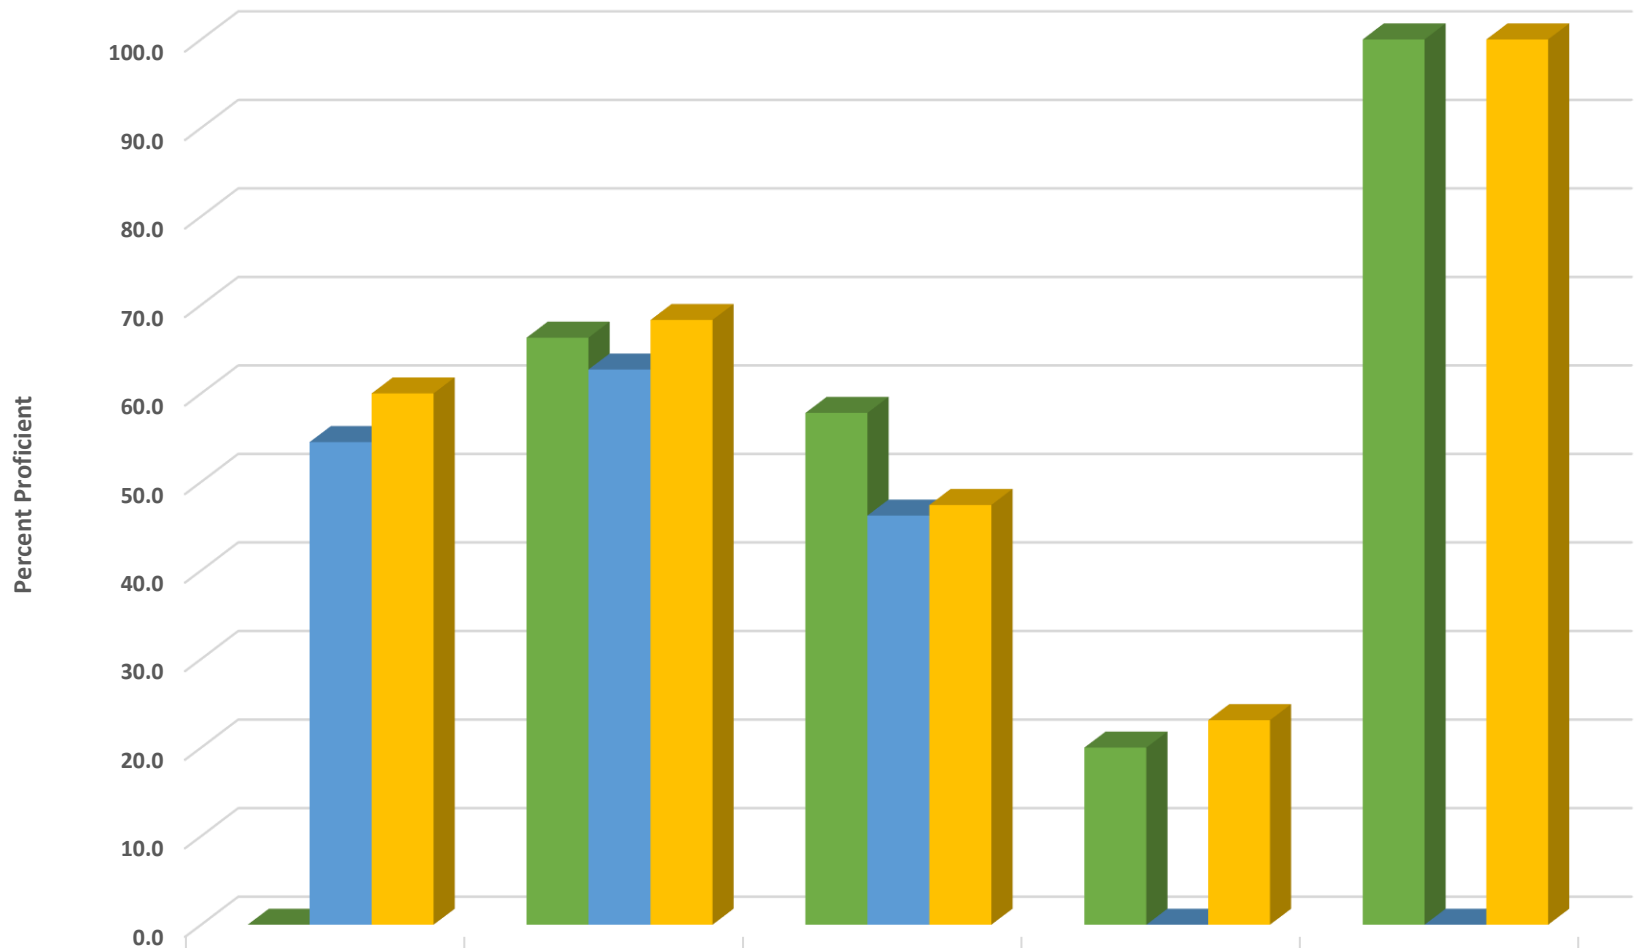

Grays Chapel Elementary Grade 3 ELA/Reading Percent Proficient by Subgroups

■	2017 prof pct	HISP	0.0	WHITE	66.3	EDS	57.8	SWD	20.0	AIG	100.0
■	2018 prof pct	HISP	54.5	WHITE	62.7	EDS	46.2	SWD	0.0	AIG	0.0
■	2019 prof pct	HISP	60.0	WHITE	68.3	EDS	47.4	SWD	23.1	AIG	100.0