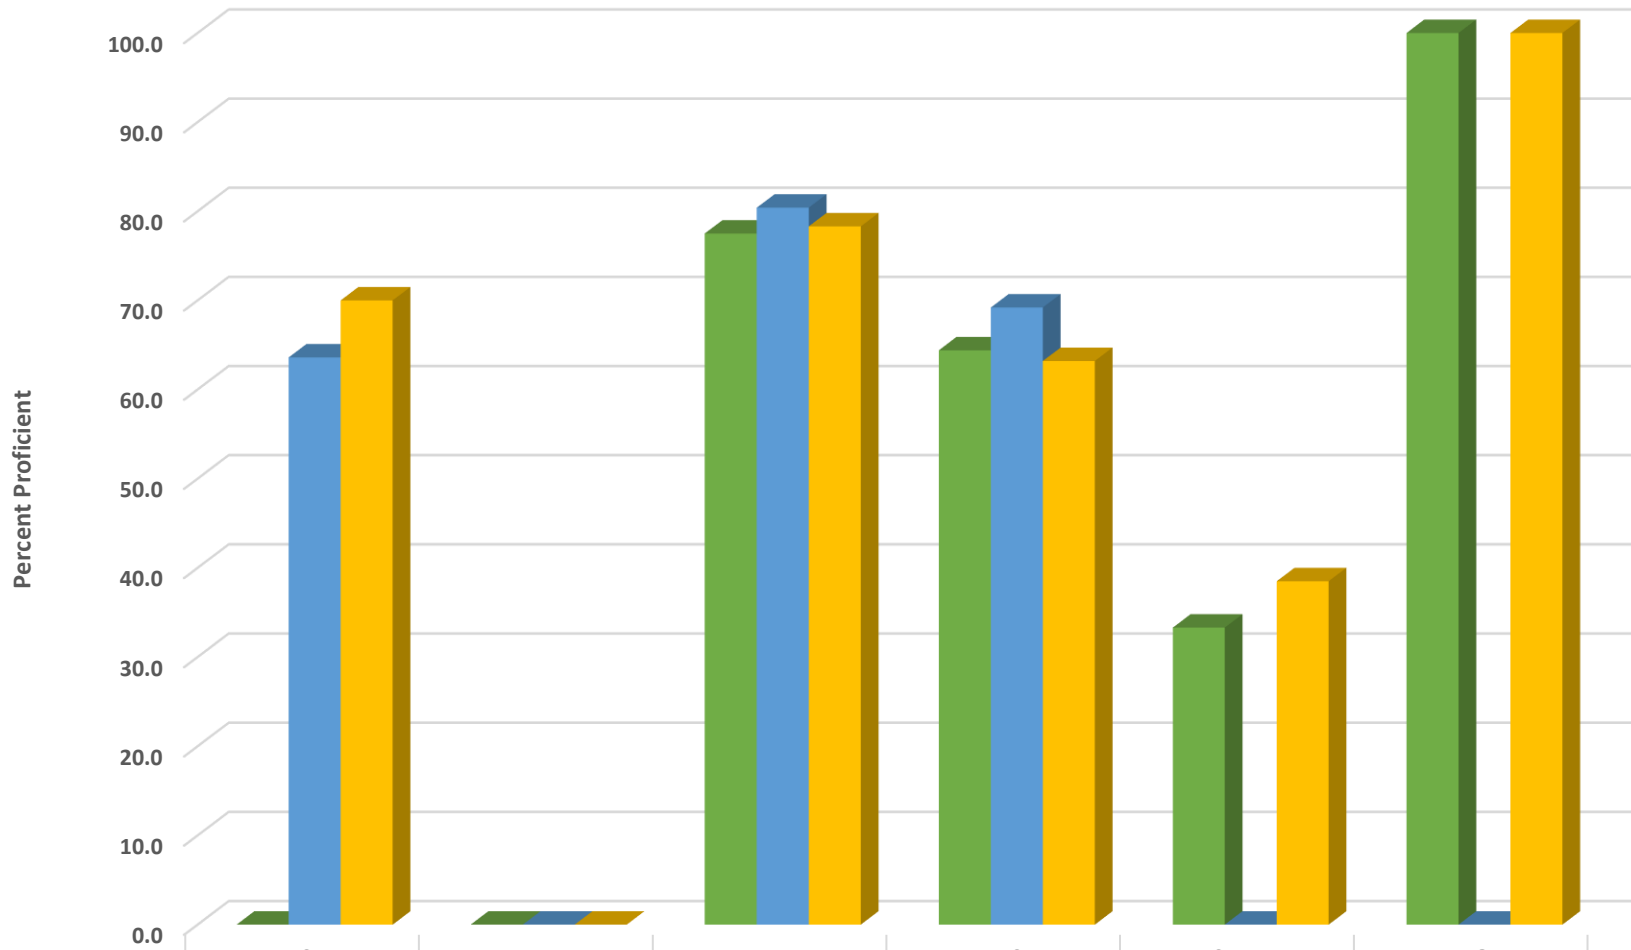

Grays Chapel Elementary Grade 3 Math Percent Proficient by Subgroups

	HISP	MULT	WHITE	EDS	SWD	AIG
2017 prof pct	0.0	0.0	77.5	64.4	33.3	100.0
2018 prof pct	63.6	0.0	80.4	69.2	0.0	0.0
2019 prof pct	70.0	0.0	78.3	63.2	38.5	100.0