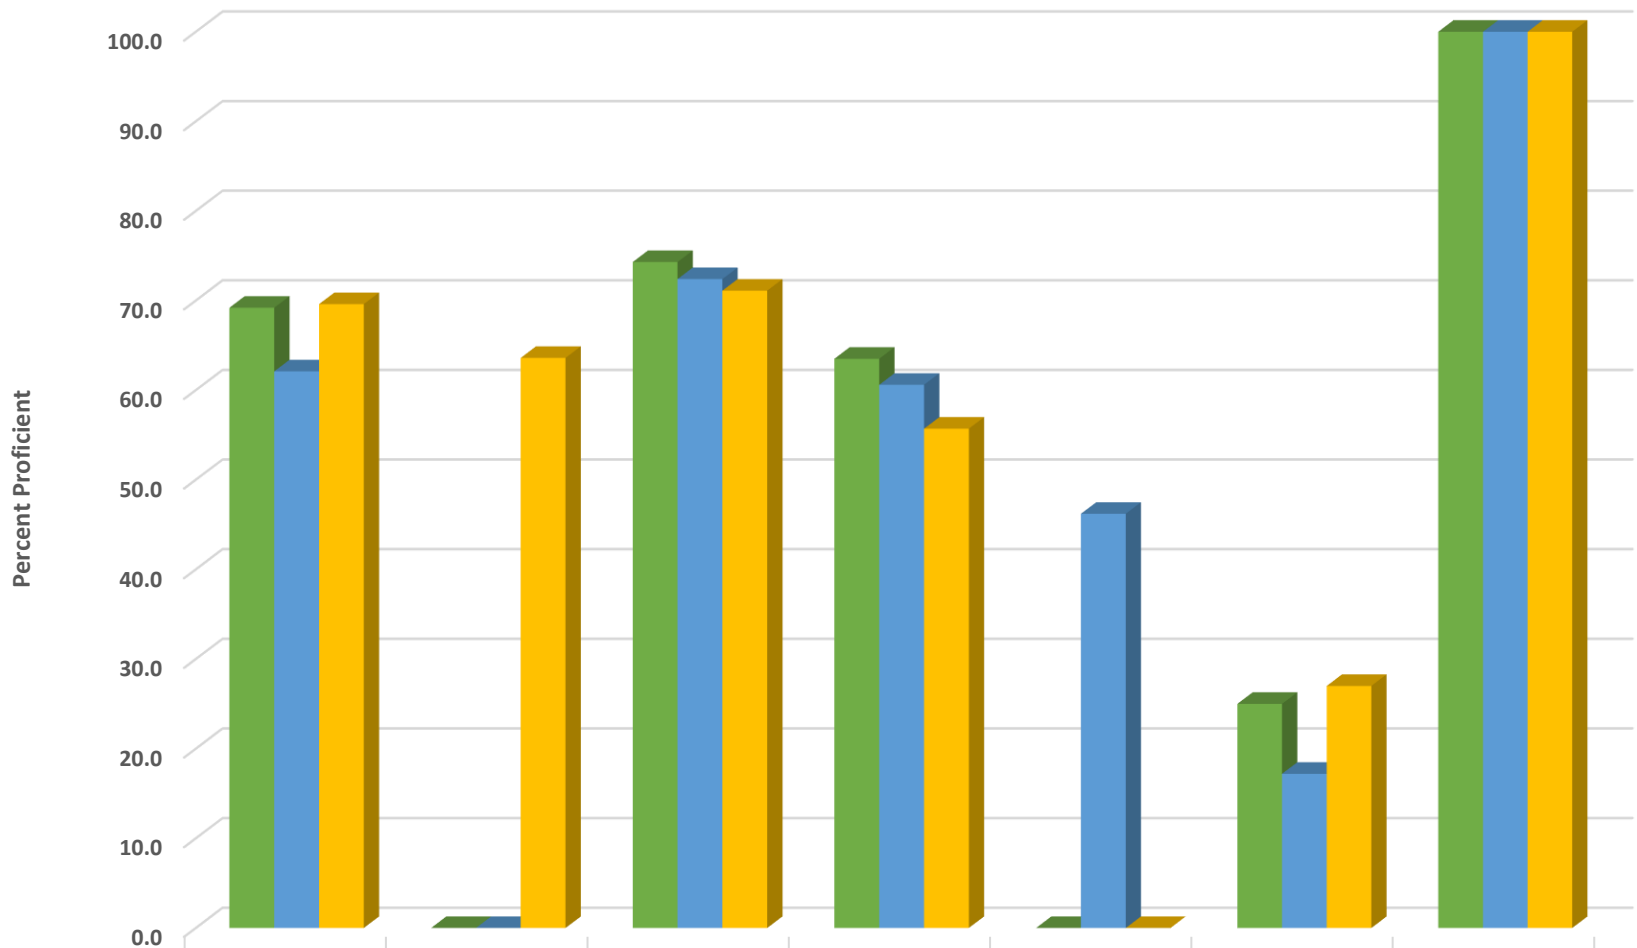

Gray's Chapel Elementary School 2018-2019 Math, Reading, and Science GLP

Grays Chapel Elementary Grades 3-5 Math Percent Proficient by Subgroups

	HISP	MULT	WHITE	EDS	LEP/ELS	SWD	AIG
2017 prof pct	69.2	0.0	74.3	63.5	0.0	25.0	100.0
2018 prof pct	62.1	0.0	72.4	60.6	46.2	17.2	100.0
2019 prof pct	69.6	63.6	71.1	55.7	0.0	27.0	100.0