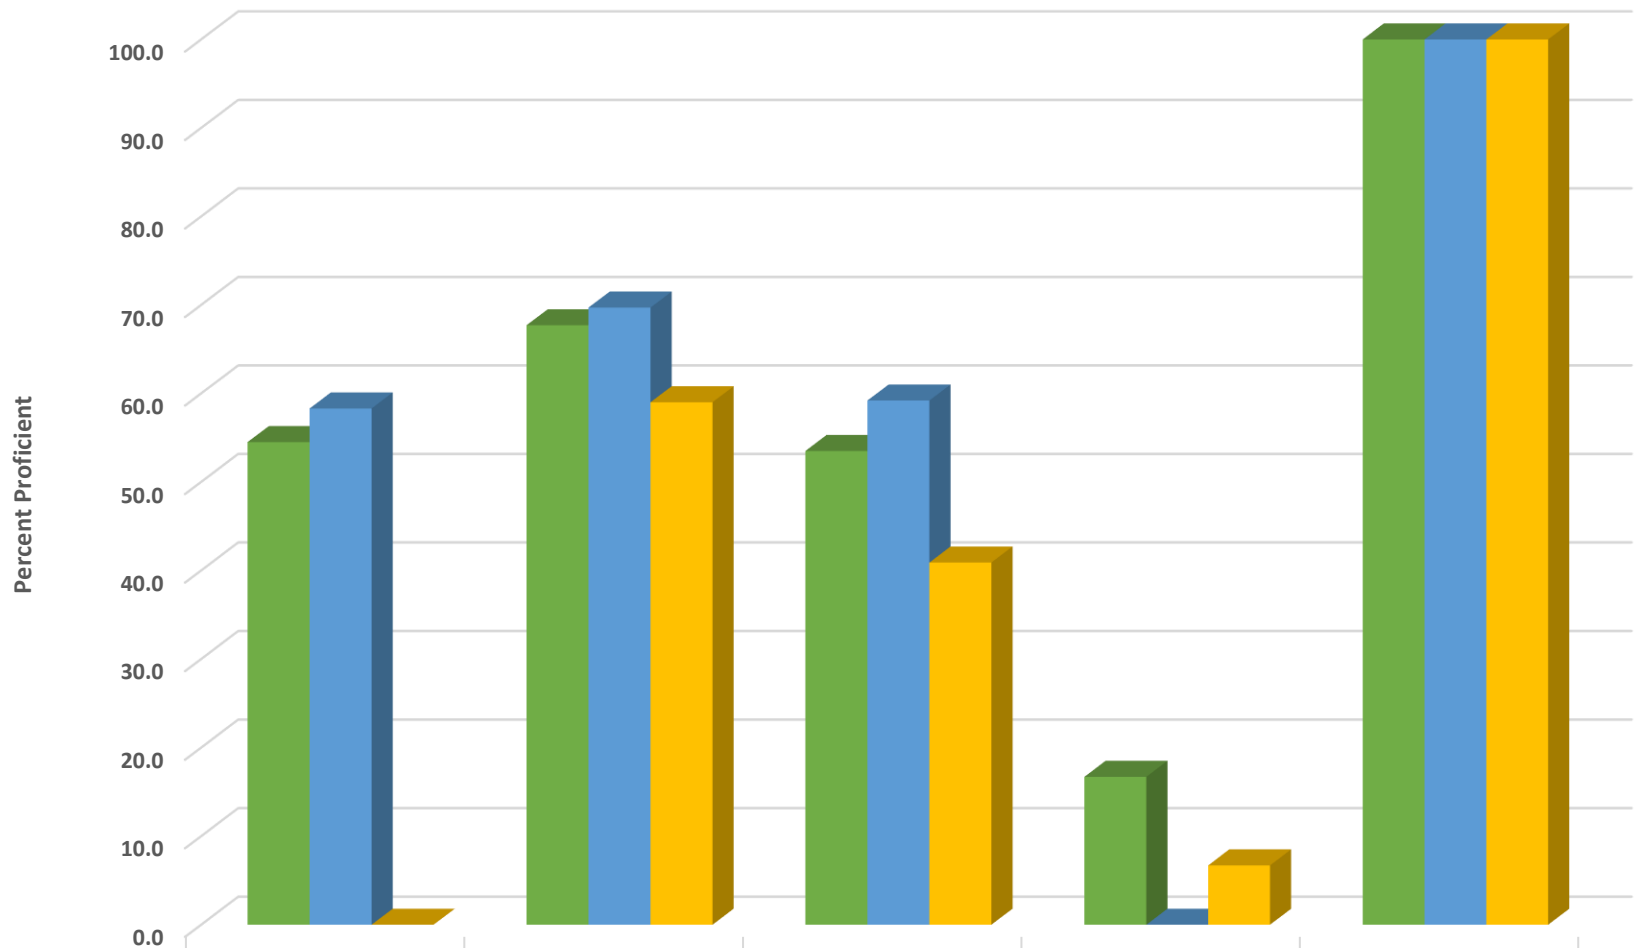

Grays Chapel Elementary Grade 5 Math Percent Proficient by Subgroups

	HISP	WHITE	EDS	SWD	AIG
2017 prof pct	54.5	67.7	53.5	16.7	100.0
2018 prof pct	58.3	69.7	59.2	0.0	100.0
2019 prof pct	0.0	59.0	40.9	6.7	100.0