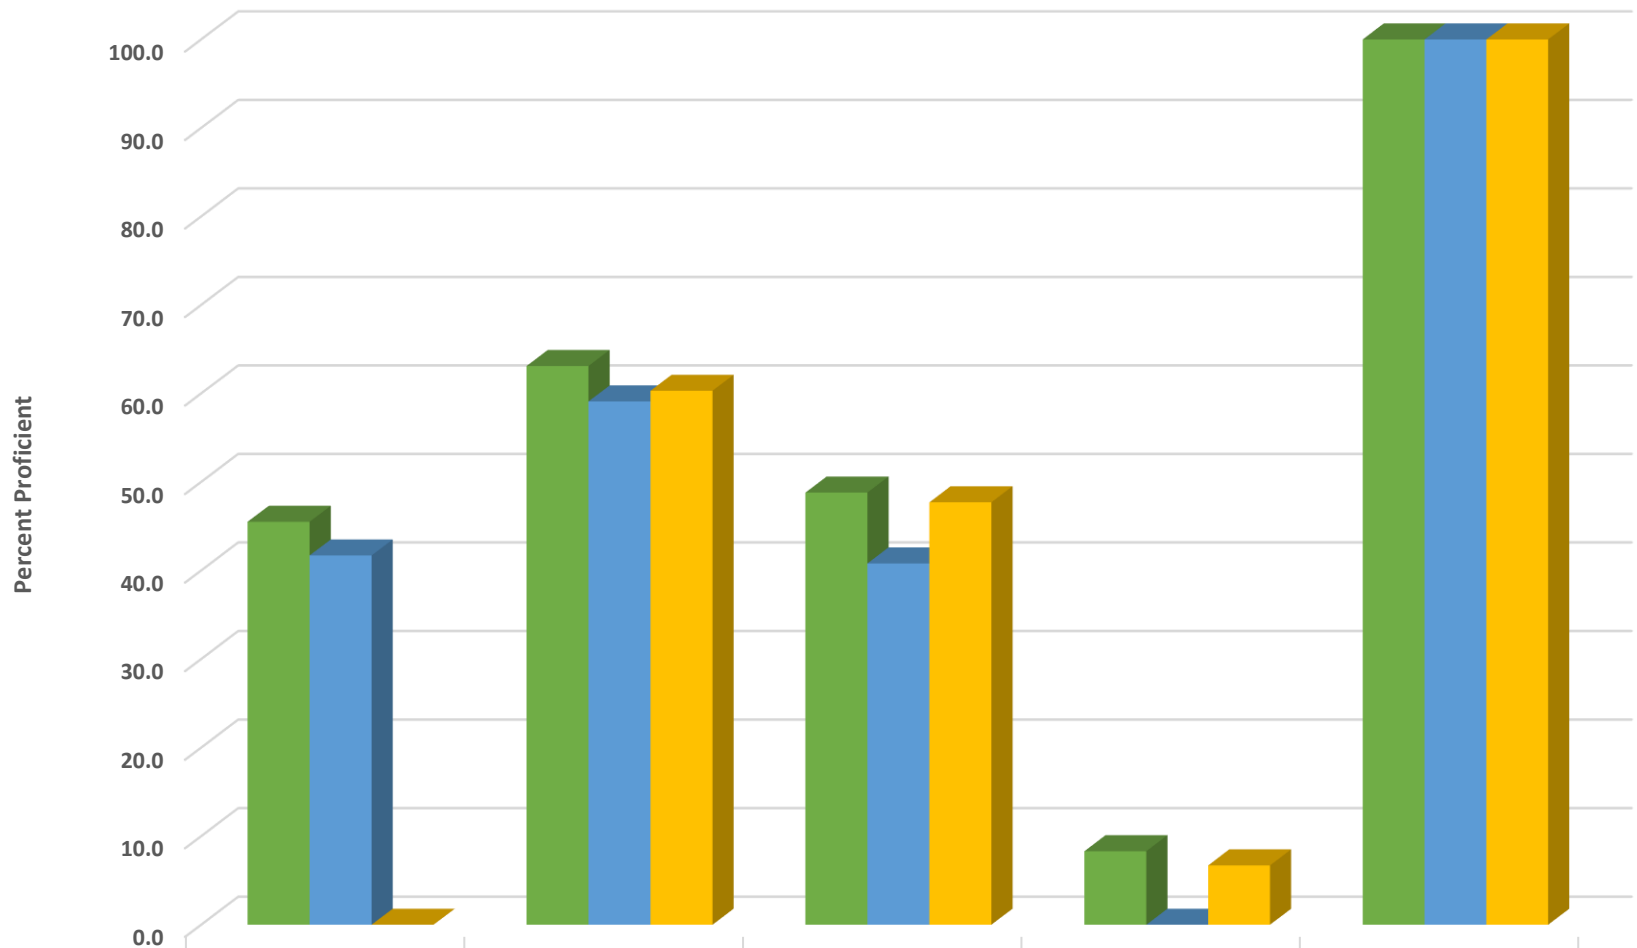

Grays Chapel Elementary Grade 5 ELA/Reading Percent Proficient by Subgroups

	HISP	WHITE	EDS	SWD	AIG
2017 prof pct	45.5	63.1	48.8	8.3	100.0
2018 prof pct	41.7	59.1	40.8	0.0	100.0
2019 prof pct	0.0	60.3	47.7	6.7	100.0