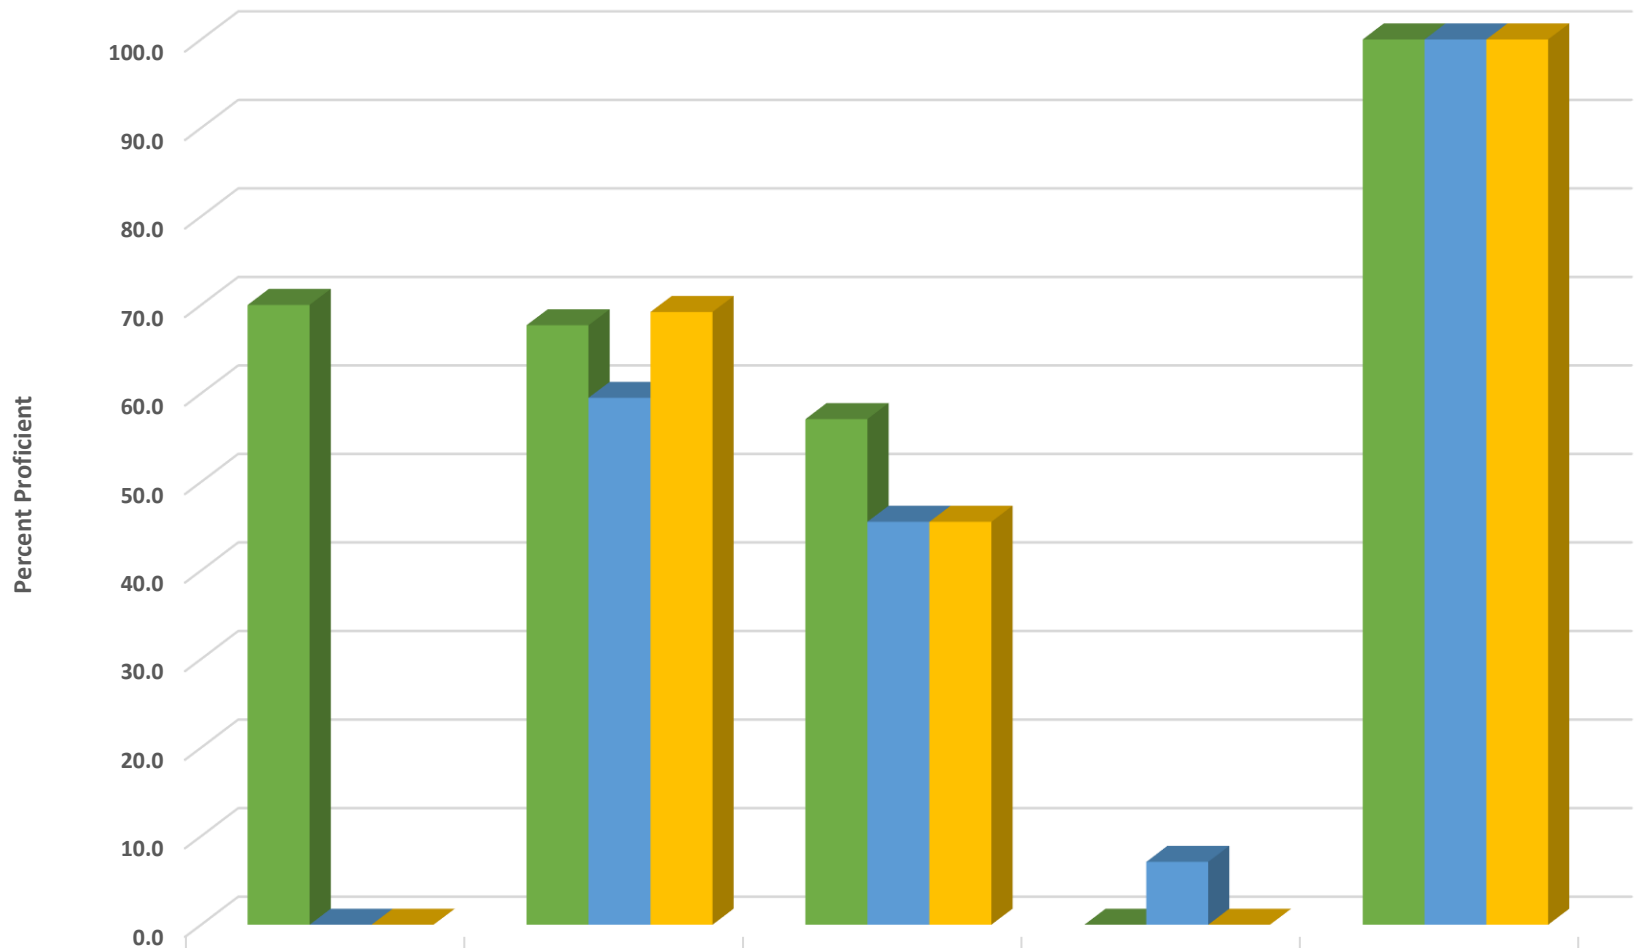

Grays Chapel Elementary Grade 4 ELA/Reading Percent Proficient by Subgroups

	HISP	WHITE	EDS	SWD	AIG
2017 prof pct	70.0	67.7	57.1	0.0	100.0
2018 prof pct	0.0	59.5	45.5	7.1	100.0
2019 prof pct	0.0	69.2	45.5	0.0	100.0