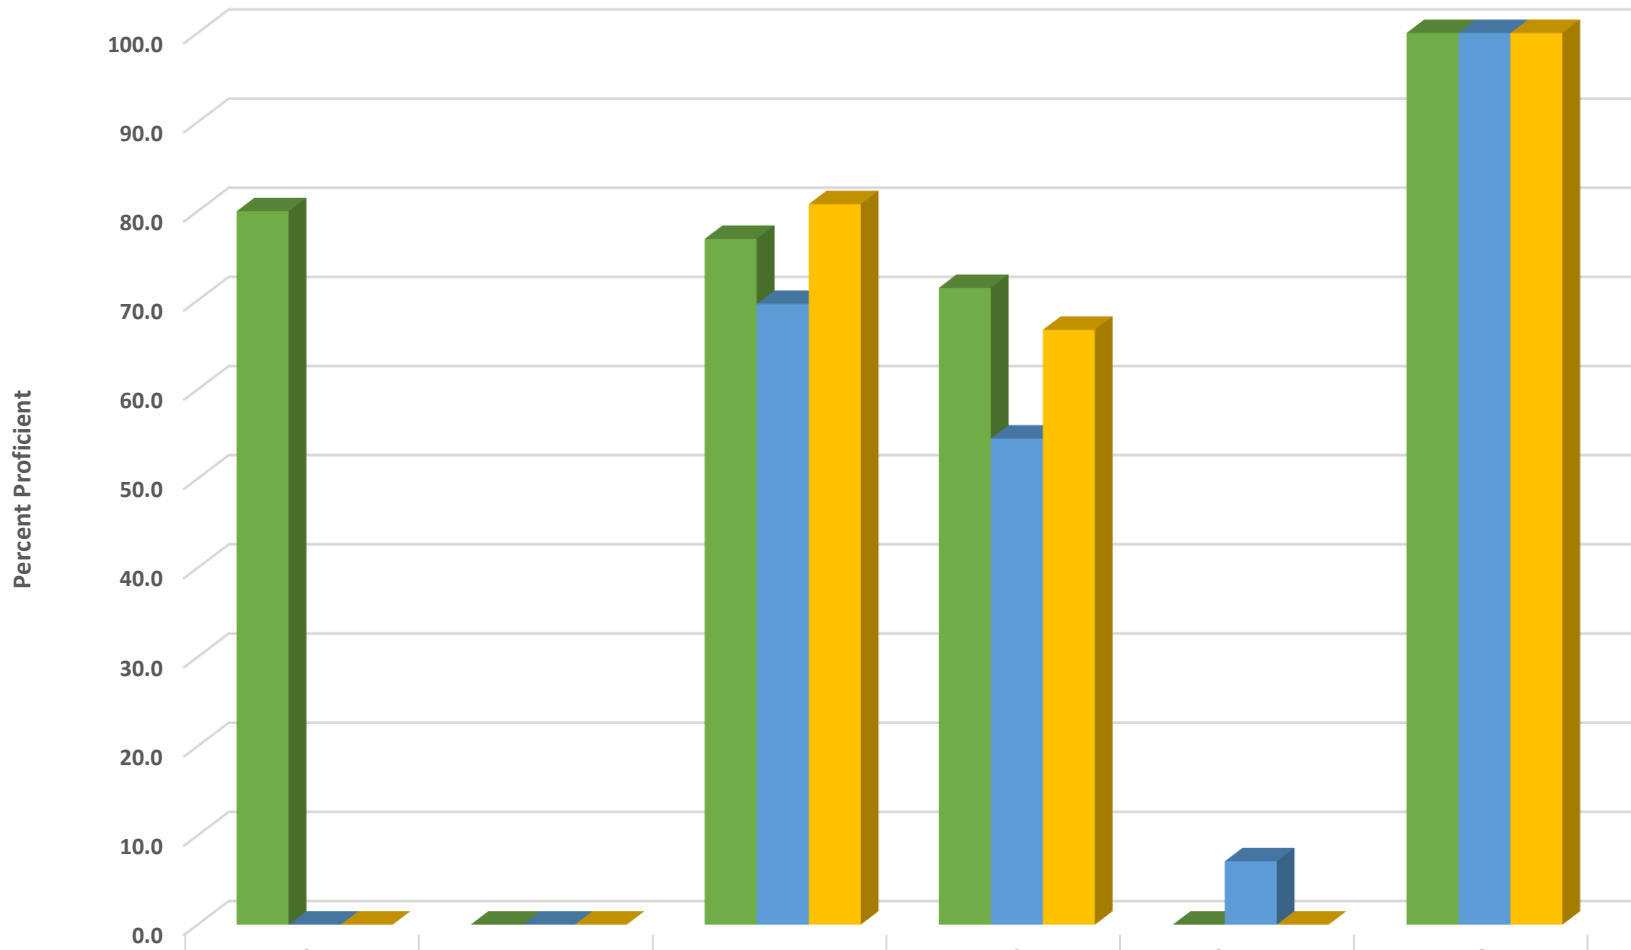

Grays Chapel Elementary Grade 4 Math Percent Proficient by Subgroups

	HISP	MULT	WHITE	EDS	SWD	AIG
2017 prof pct	80.0	0.0	76.9	71.4	0.0	100.0
2018 prof pct	0.0	0.0	69.6	54.5	7.1	100.0
2019 prof pct	0.0	0.0	80.8	66.7	0.0	100.0