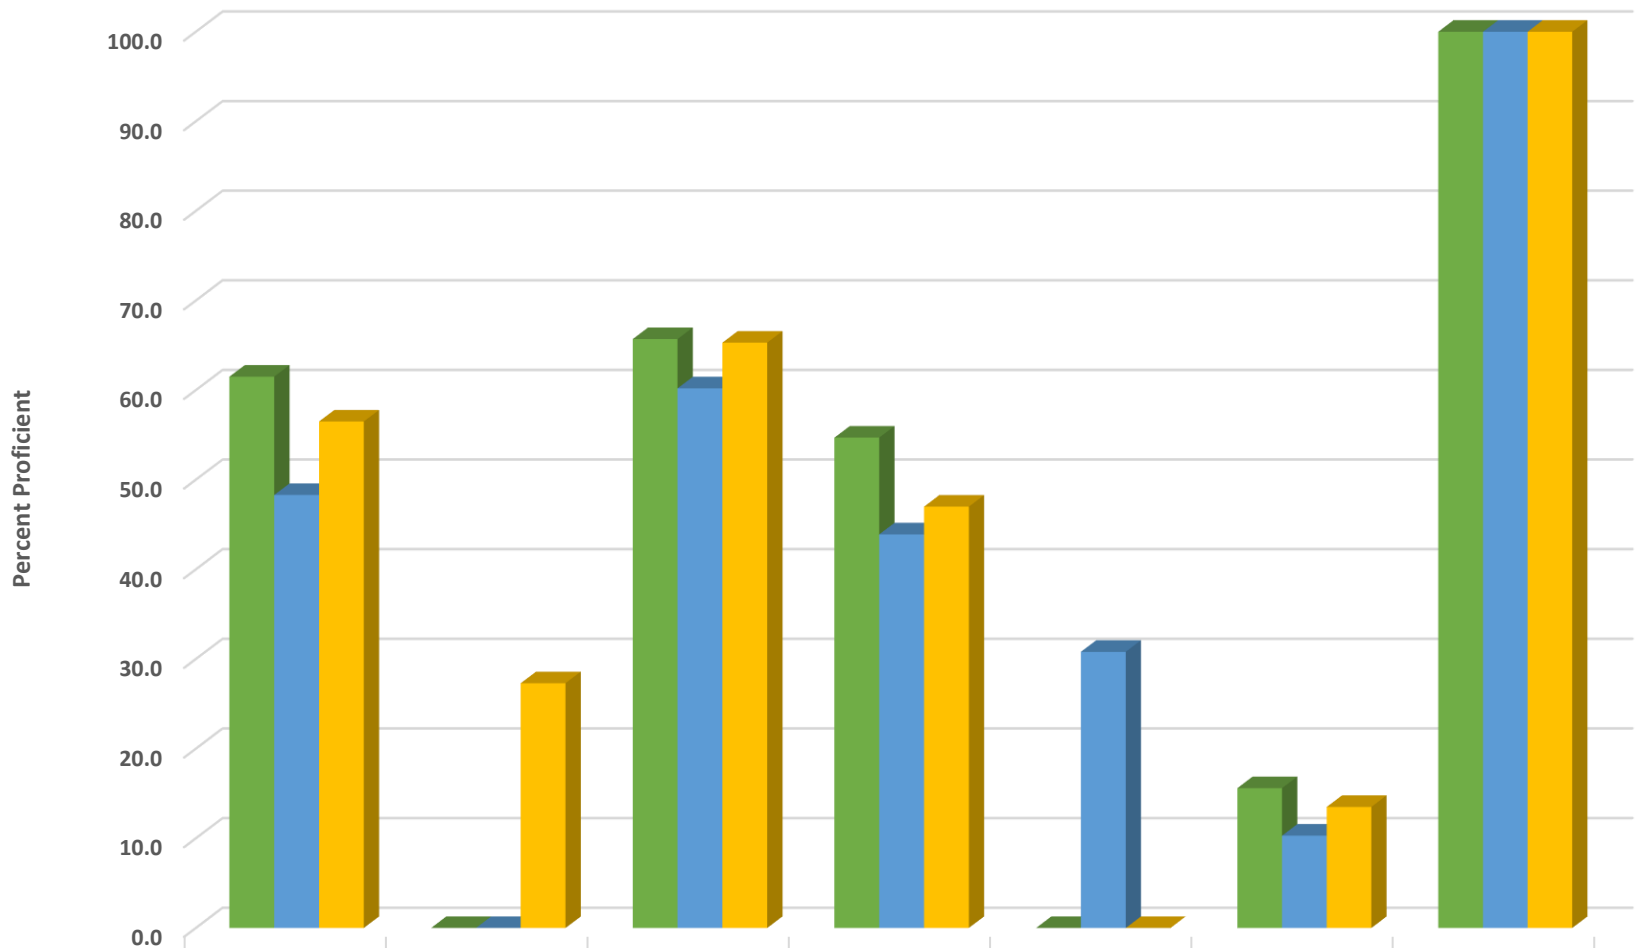

Grays Chapel Elementary Grades 3-5 ELA/Reading Percent Proficient by Subgroups

	HISP	MULT	WHITE	EDS	LEP/ELS	SWD	AIG
2017 prof pct	61.5	0.0	65.7	54.7	0.0	15.6	100.0
2018 prof pct	48.3	0.0	60.2	43.9	30.8	10.3	100.0
2019 prof pct	56.5	27.3	65.3	47.0	0.0	13.5	100.0