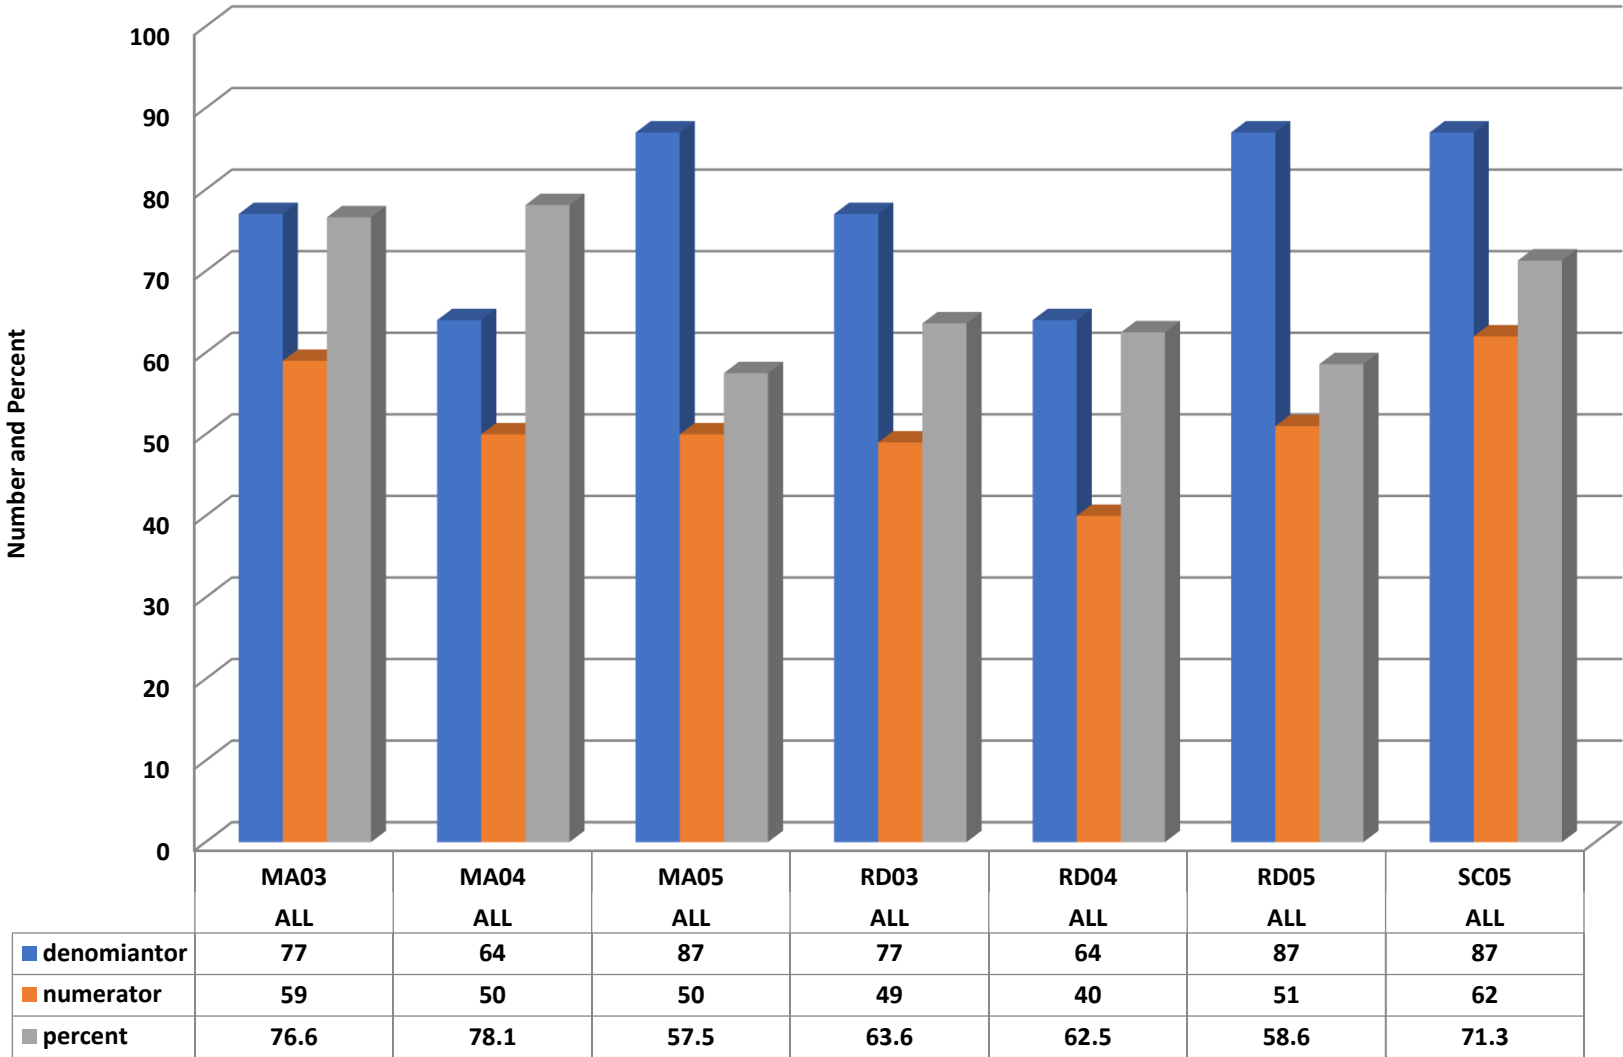

Gray's Chapel Elementary School 2018-2019 Math, Reading, and Science GLP

Grays Chapel Elementary Grades 3-5 Math Percent Proficient by Subgroups

	HISP	MULT	WHITE	EDS	LEP/ELS	SWD	AIG
2017 prof pct	69.2	0.0	74.3	63.5	0.0	25.0	100.0
2018 prof pct	62.1	0.0	72.4	60.6	46.2	17.2	100.0
2019 prof pct	69.6	63.6	71.1	55.7	0.0	27.0	100.0