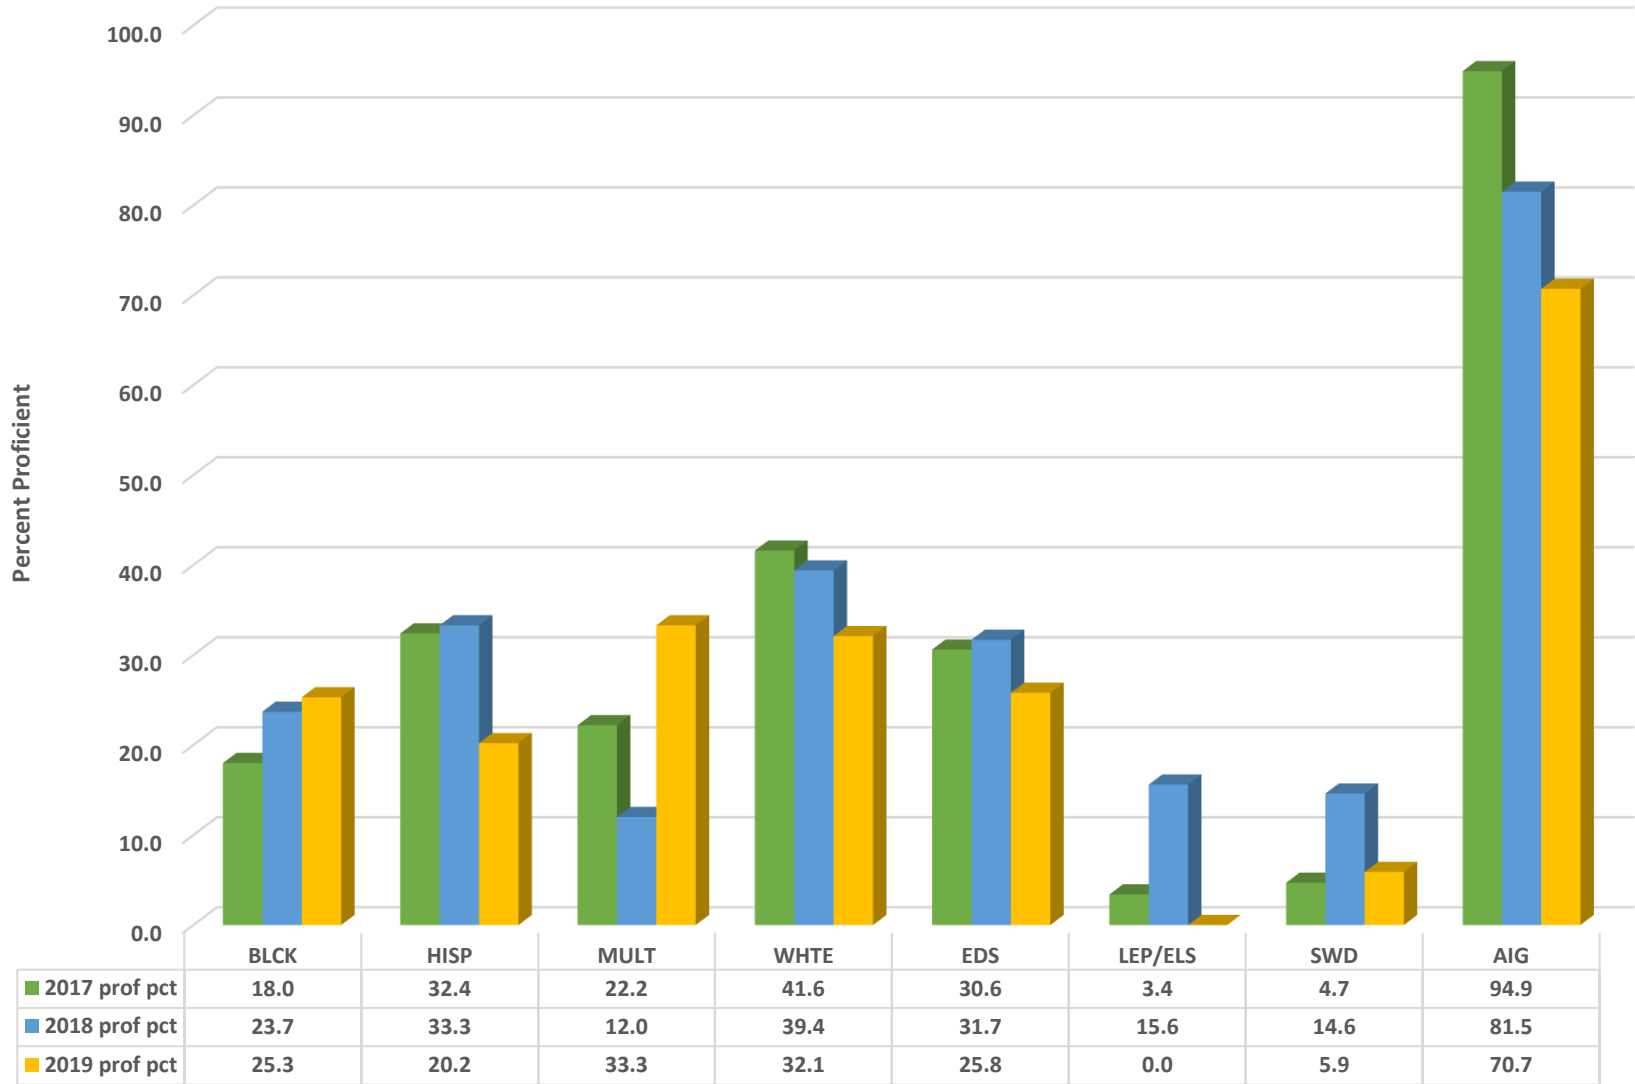

Eastern Randolph High End-of-Course Percent Proficient by Subgroups