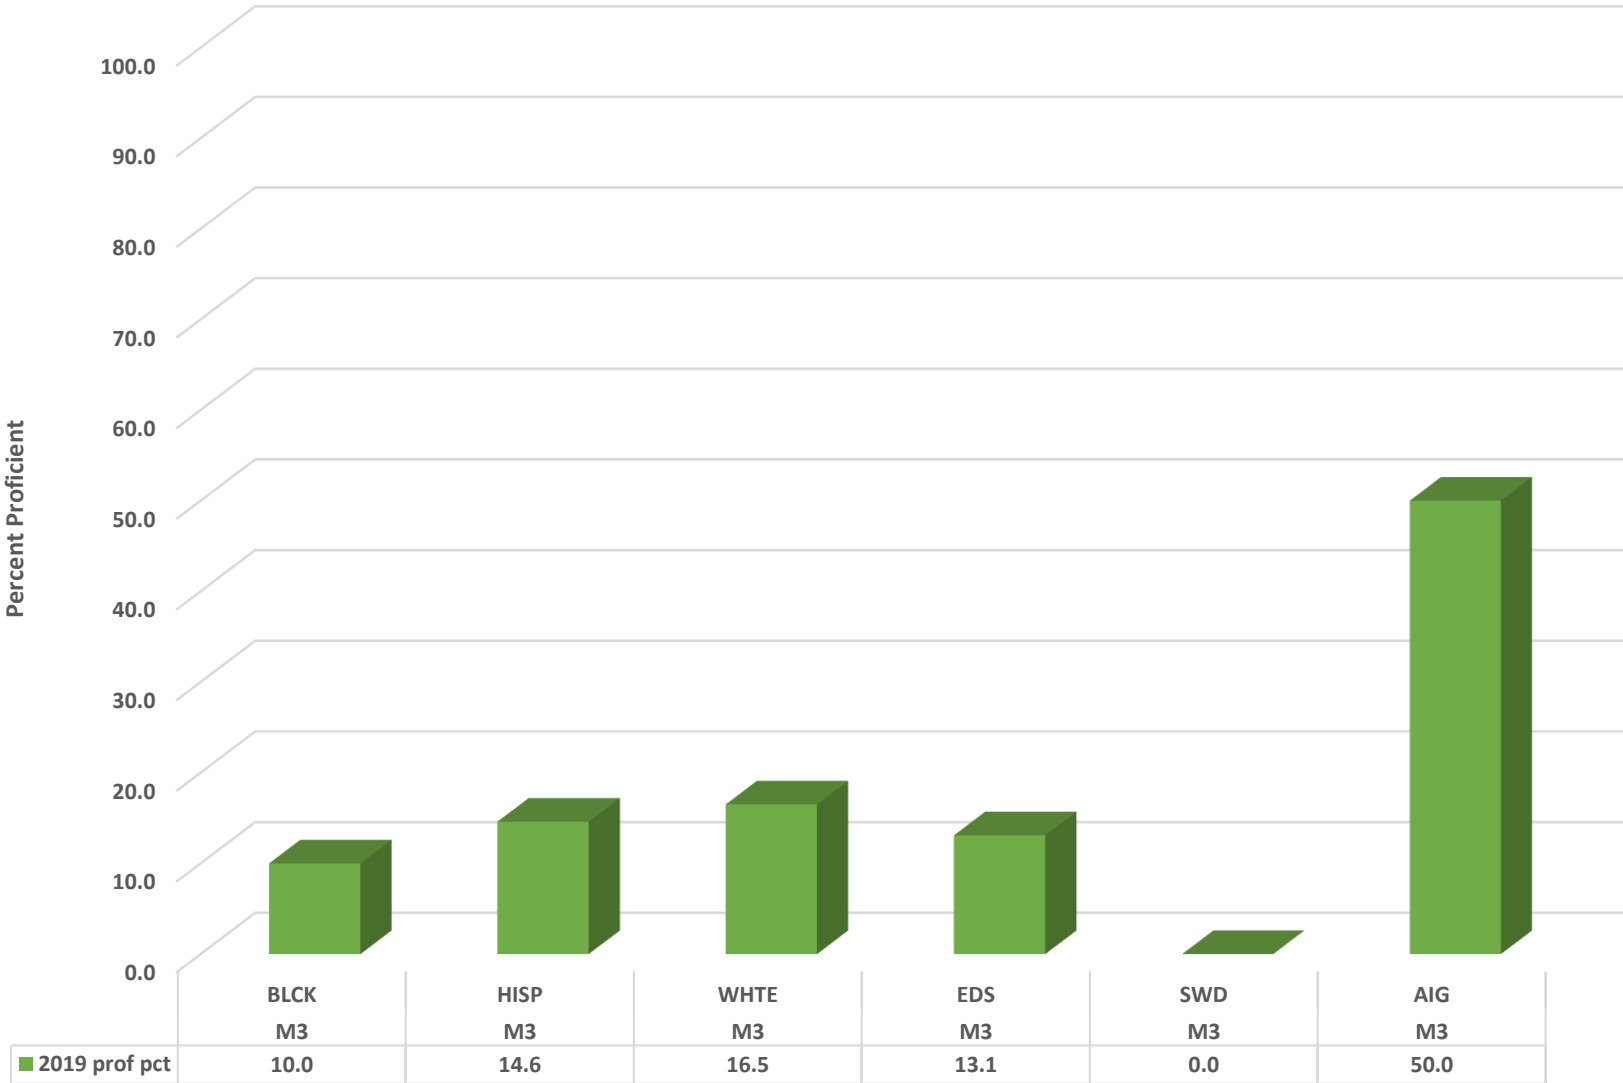

Eastern Randolph High Math 3 Overall Percent Proficient by Subgroups