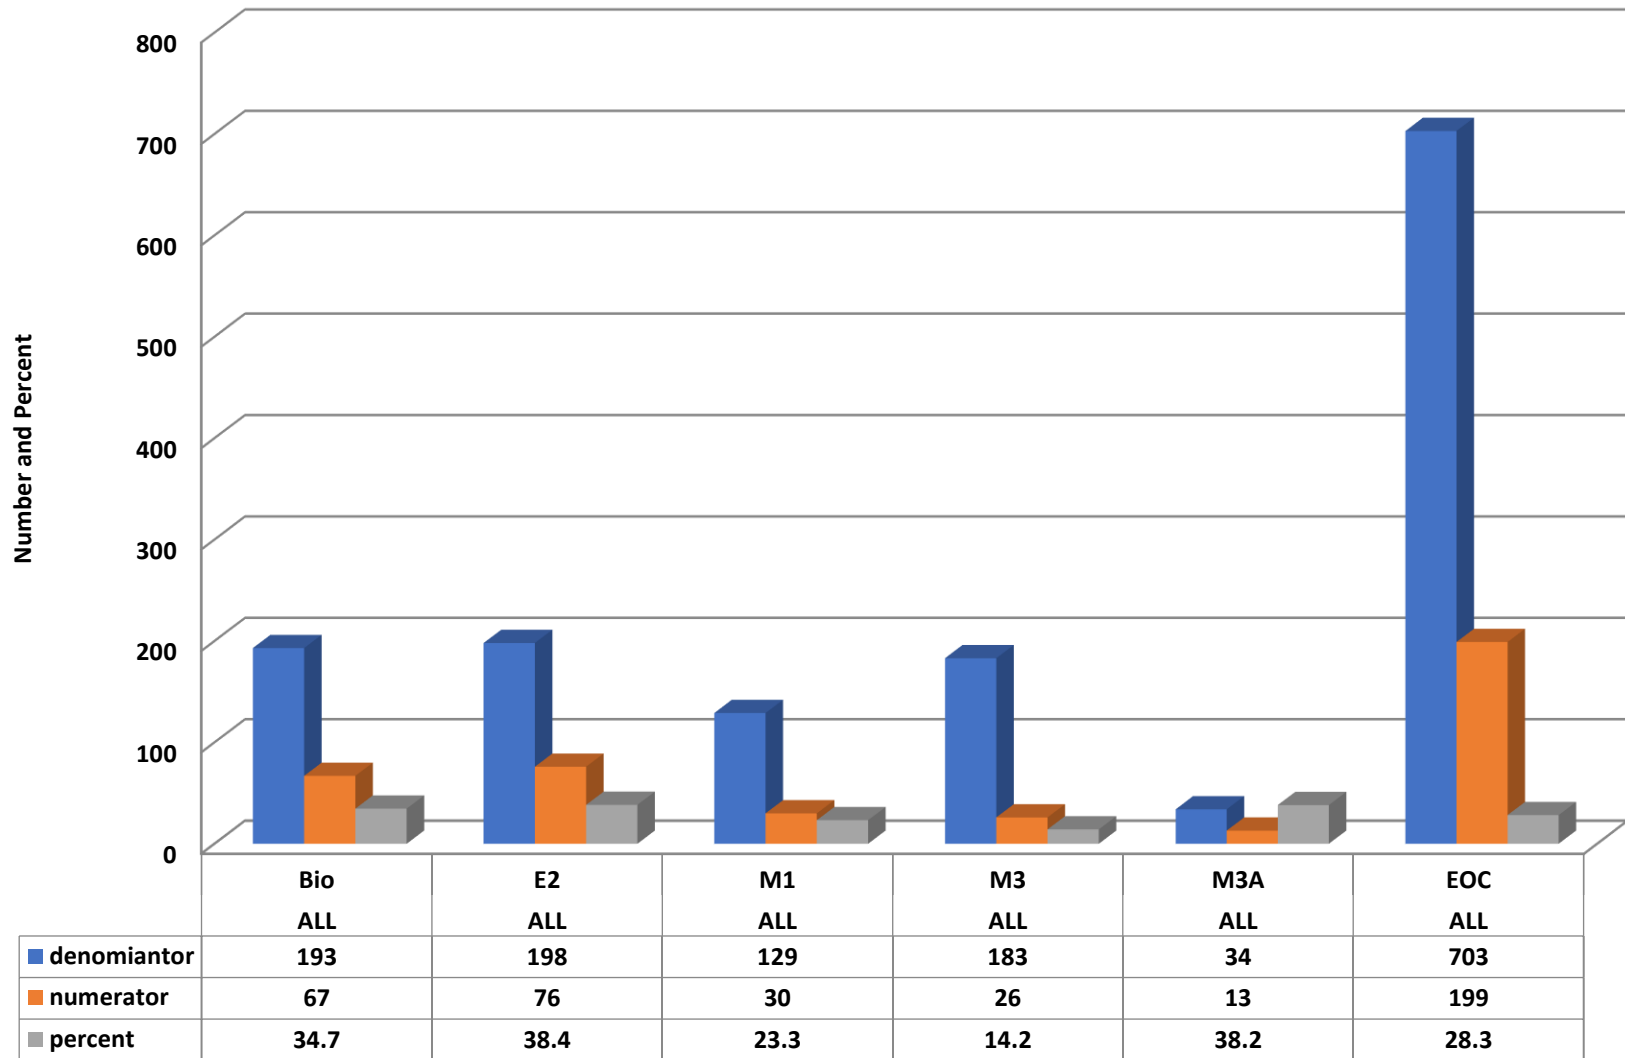

## Eastern Randolph High School 2018-2019 All EOC's GLP

### Eastern Randolph High Biology Percent Proficient by Subgroups