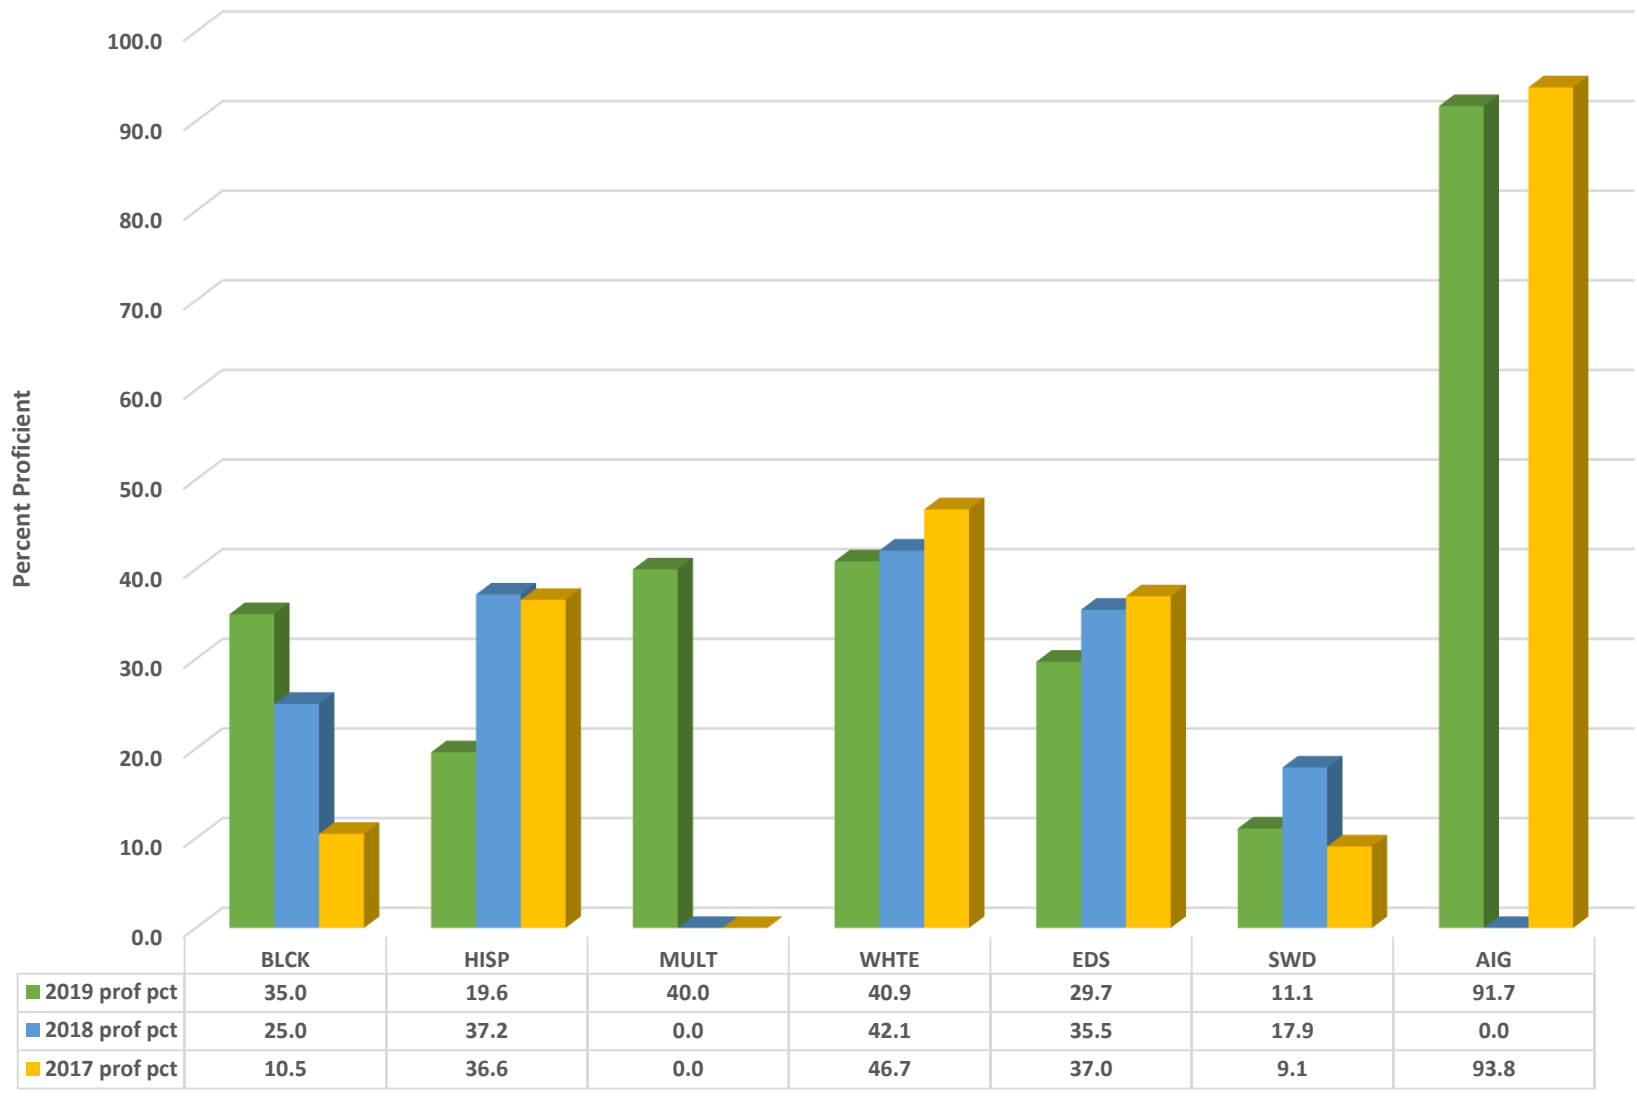

## Eastern Randolph High School 2018-2019 All EOC's GLP

### Eastern Randolph High Biology Percent Proficient by Subgroups