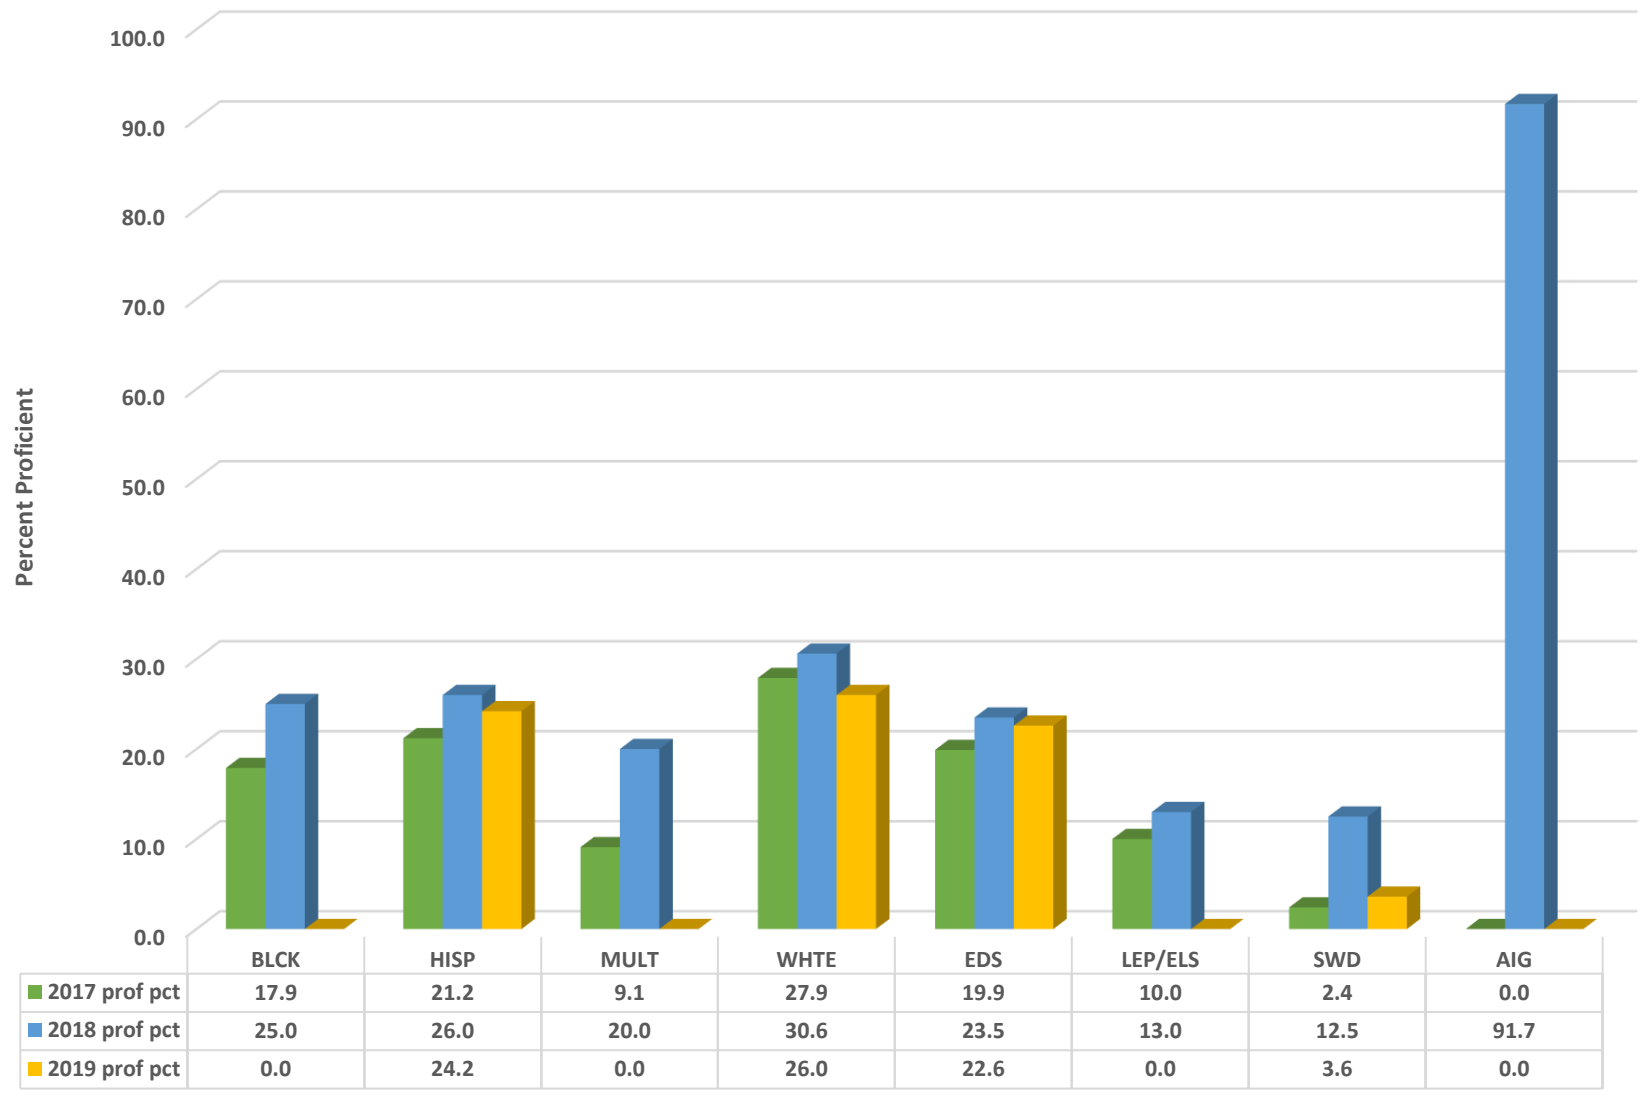

Eastern Randolph High NC Math I Percent Proficient by Subgroups