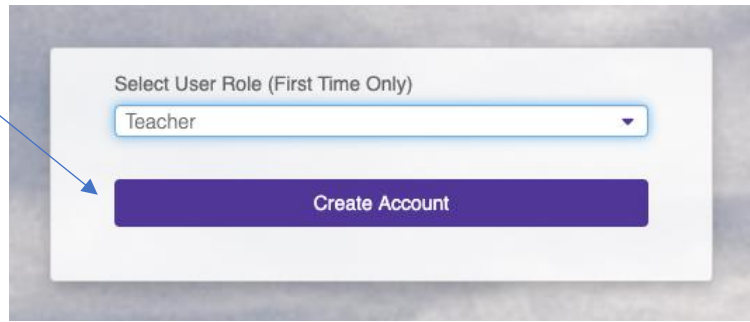

If you are logging in to Learn360 for the first time, you will see the following message:

5. Select **“Teacher”** at the select user role drop-down box and click **Create Account**.

6. Click Next or Skip in the Learn360 instructional tips then search for your content.

Happy surfing!