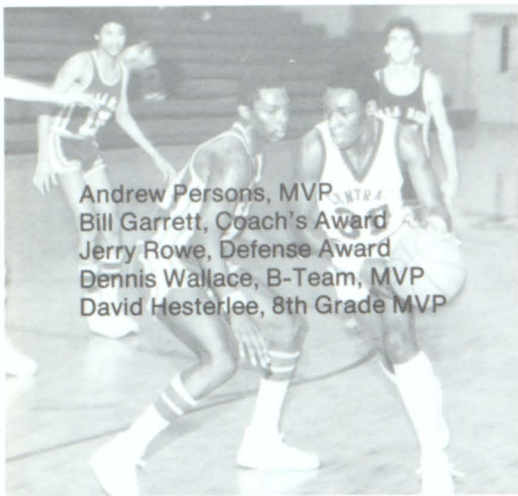

Andrew Persons, MVP
Bill Garrett, Coach's Award
Jerry Rowe, Defense Award
Dennis Wallace, B-Team, MVP
David Hesterlee, 8th Grade MVP