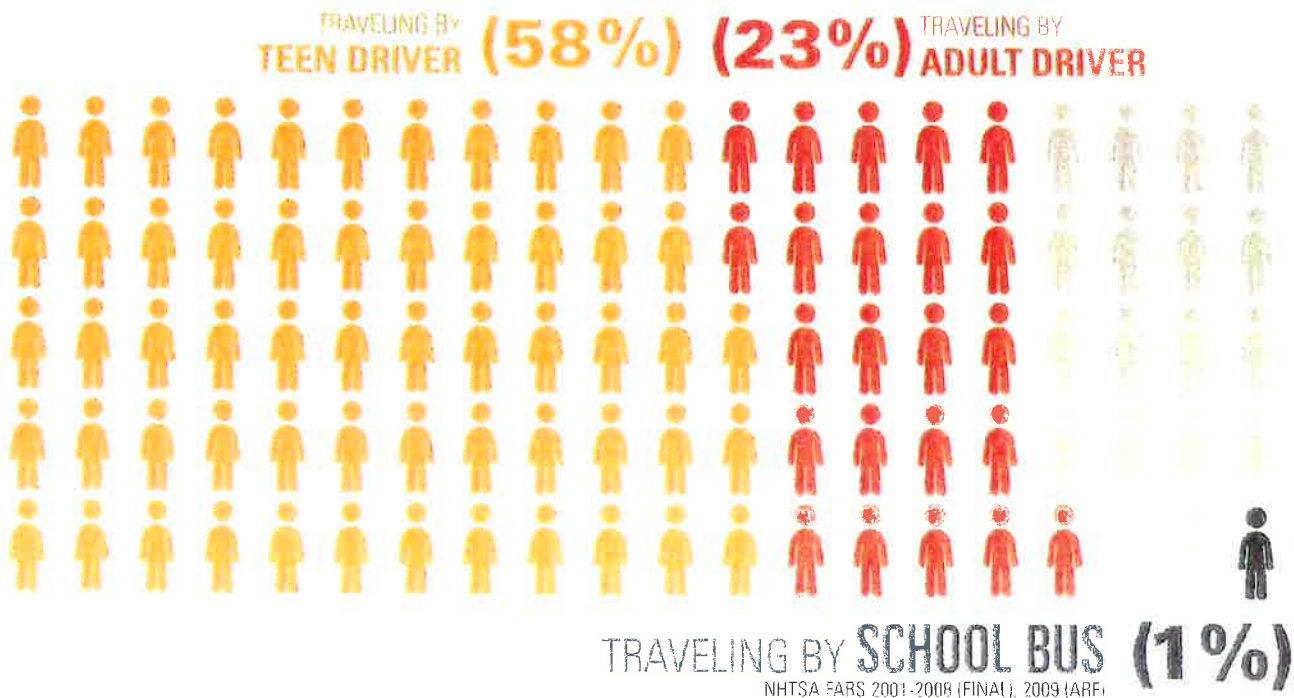

FACT: School buses are the safest mode of transportation for getting children back and forth to school.
SOURCE: U.S. DEPARTMENT OF TRANSPORTATION

STUDENT FATALITIES ANNUAL AVERAGE DURING NORMAL SCHOOL TRAVEL HOURS

Students are about 50 times more likely to arrive at school alive if they take the bus than if they drive themselves or ride with friends. But did you also know that your child is much safer riding the bus than being driven by you? Add in the environmental and financial benefits, and it's hard to find a reason to send your kids to school any other way. Find out what you don't know about school bus ridership. Learn the facts and play it safe. Visit schoolbusfacts.com for more information.