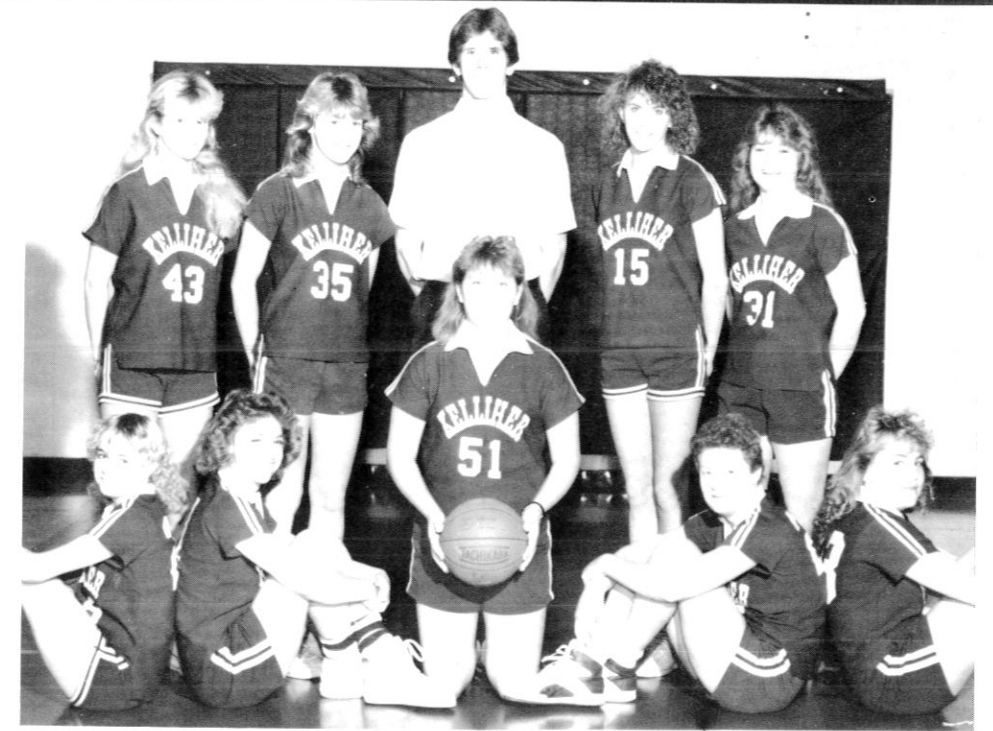

B
Team

Back row, L to R: Andrea Nelson, Roxy Lindner, Mr. Frederick, Aria Nelson, Tina Houchin. Front row: Rene Reinarz, Deana Pink, Sabrina Frenzel, Marlena Rubash, Janel Dahl.

BASKETBALL

Seniors