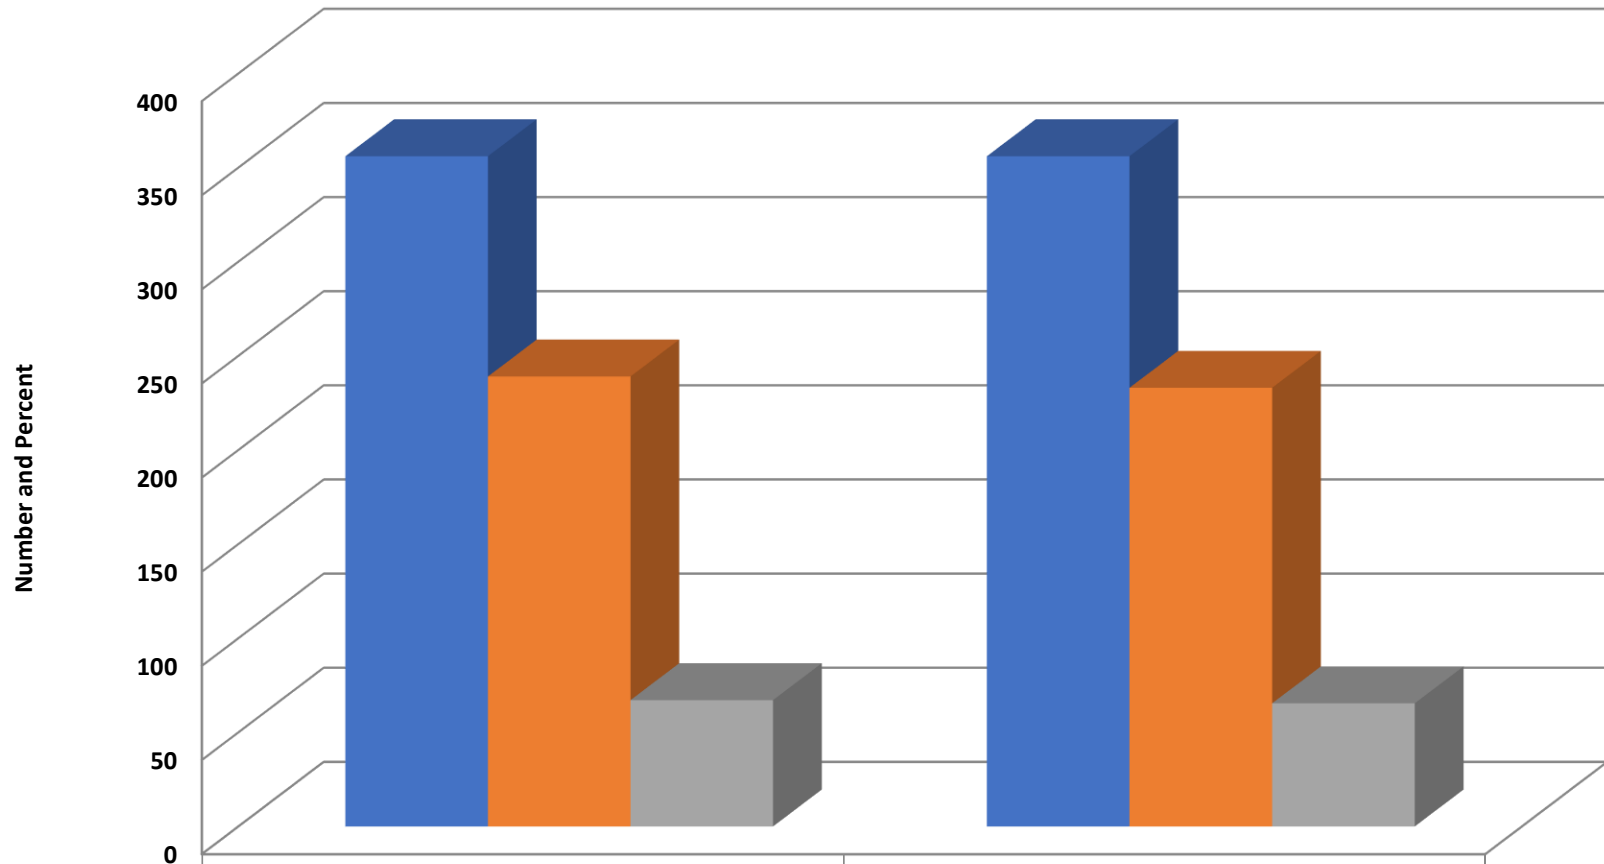

## Braxton Craven Middle School 2018-2019 Math, Reading, Science, and Math I GLP

	MA06	RD06
	ALL	ALL
■ denominator	356	356
■ numerator	239	233
■ percent	67.1	65.4

### Braxton Craven Middle Grade 6 Math Percent Proficient by Subgroups

	ASIA	HISP	MULT	WHITE	EDS	LEP/ELS	SWD	AIG
2017 prof pct	58.3	42.9	27.3	48.9	35.7	0.0	4.9	97.5
2018 prof pct	0.0	40.6	38.5	59.0	47.6	43.3	8.1	95.3
2019 prof pct	70.6	50.0	80.0	69.9	53.7	7.7	27.8	98.6