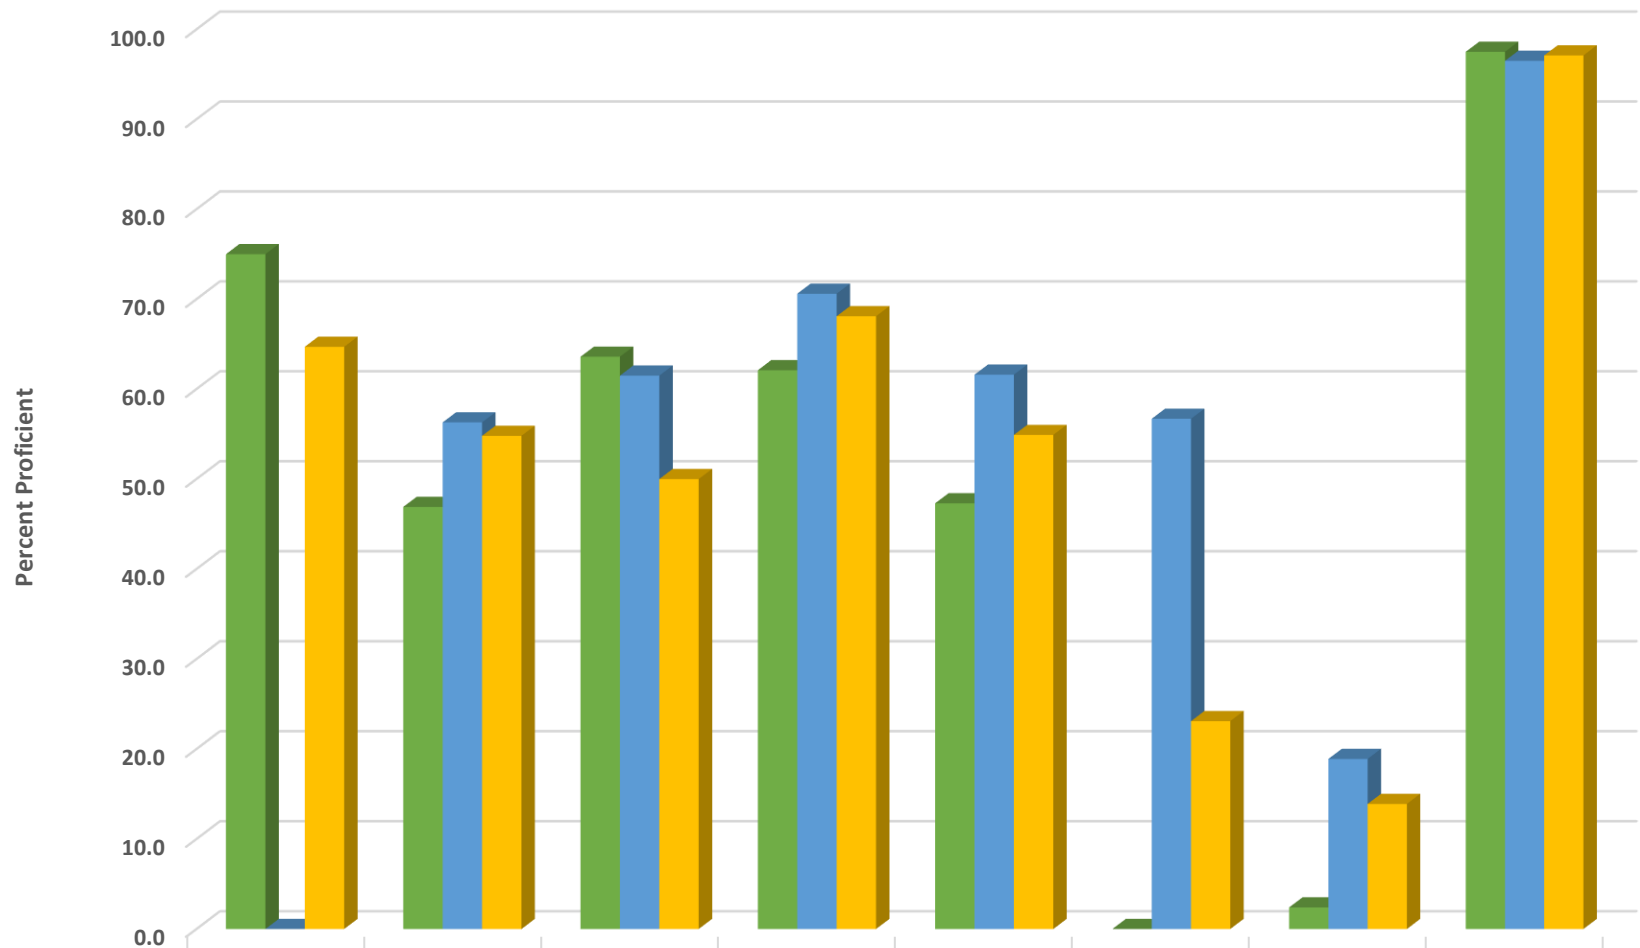

## Braxton Craven Middle School 2018-2019 Math, Reading, Science, and Math I GLP

	MA06	RD06
	ALL	ALL
■ denominator	356	356
■ numerator	239	233
■ percent	67.1	65.4

### Braxton Craven Middle Grade 6 Math Percent Proficient by Subgroups

	ASIA	HISP	MULT	WHITE	EDS	LEP/ELS	SWD	AIG
2017 prof pct	58.3	42.9	27.3	48.9	35.7	0.0	4.9	97.5
2018 prof pct	0.0	40.6	38.5	59.0	47.6	43.3	8.1	95.3
2019 prof pct	70.6	50.0	80.0	69.9	53.7	7.7	27.8	98.6

### Braxton Craven Middle Grade 6 ELA/Reading Percent Proficient by Subgroups

■ 2017 prof pct	75.0	46.9	63.6	62.1	47.3	0.0	2.4	97.5
■ 2018 prof pct	0.0	56.3	61.5	70.6	61.6	56.7	18.9	96.5
■ 2019 prof pct	64.7	54.8	50.0	68.1	54.9	23.1	13.9	97.1