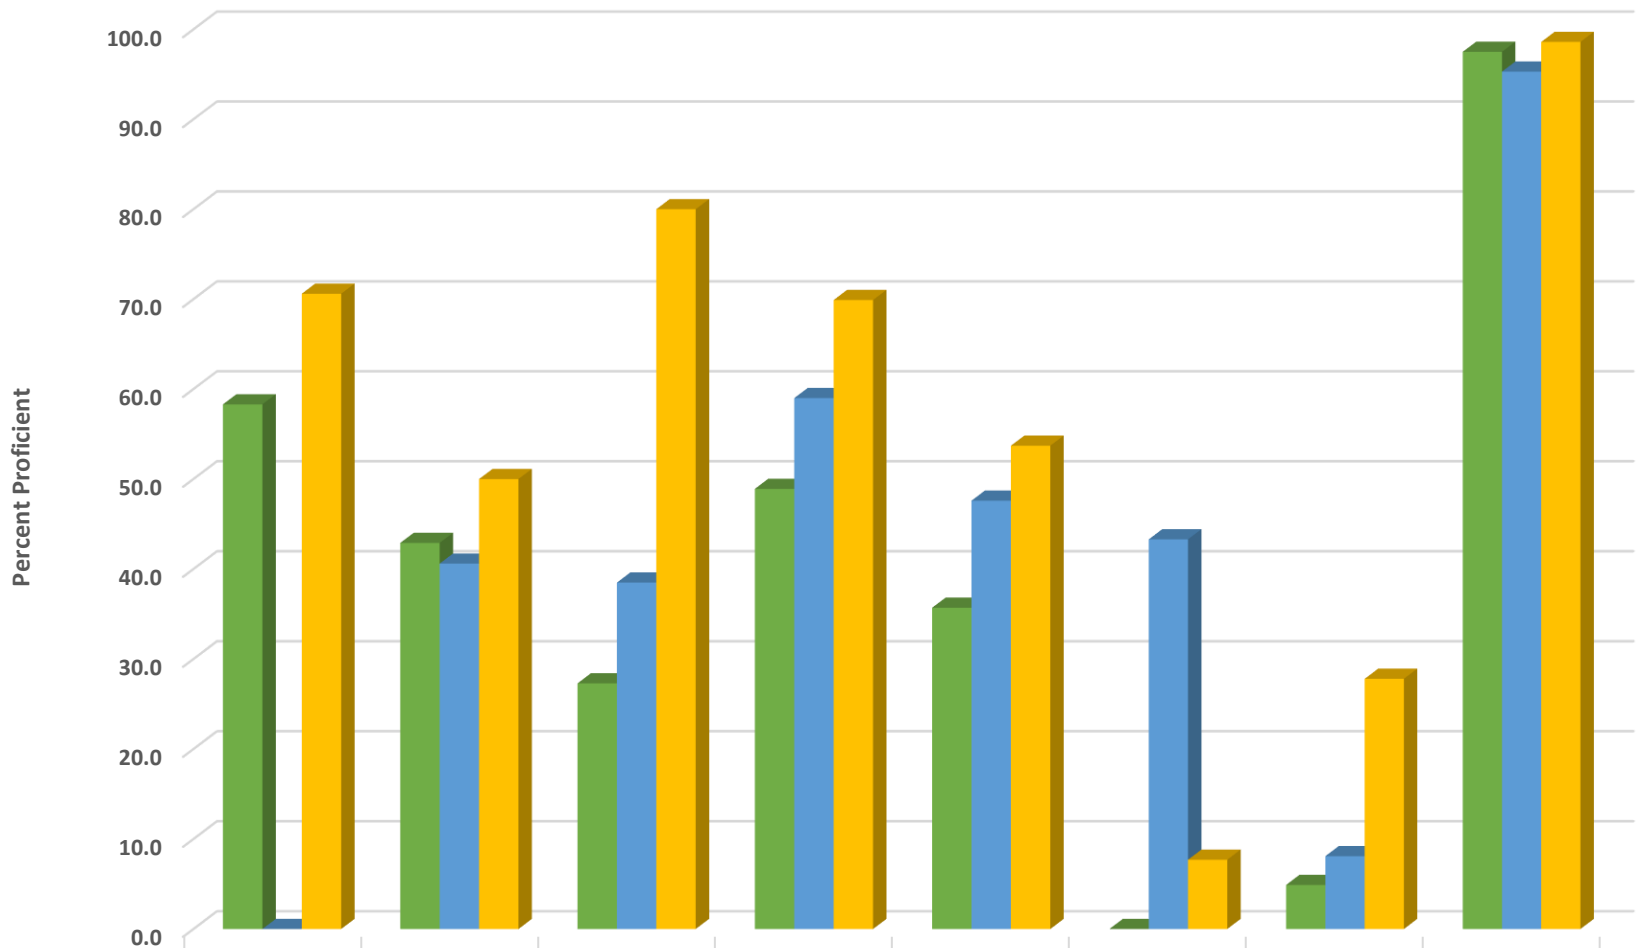

## Braxton Craven Middle School 2018-2019 Math, Reading, Science, and Math I GLP

	MA06	RD06
	ALL	ALL
■ denominator	356	356
■ numerator	239	233
■ percent	67.1	65.4

### Braxton Craven Middle Grade 6 Math Percent Proficient by Subgroups

	ASIA	HISP	MULT	WHITE	EDS	LEP/ELS	SWD	AIG
2017 prof pct	58.3	42.9	27.3	48.9	35.7	0.0	4.9	97.5
2018 prof pct	0.0	40.6	38.5	59.0	47.6	43.3	8.1	95.3
2019 prof pct	70.6	50.0	80.0	69.9	53.7	7.7	27.8	98.6

### Braxton Craven Middle Grade 6 ELA/Reading Percent Proficient by Subgroups

■ 2017 prof pct	75.0	46.9	63.6	62.1	47.3	0.0	2.4	97.5
■ 2018 prof pct	0.0	56.3	61.5	70.6	61.6	56.7	18.9	96.5
■ 2019 prof pct	64.7	54.8	50.0	68.1	54.9	23.1	13.9	97.1