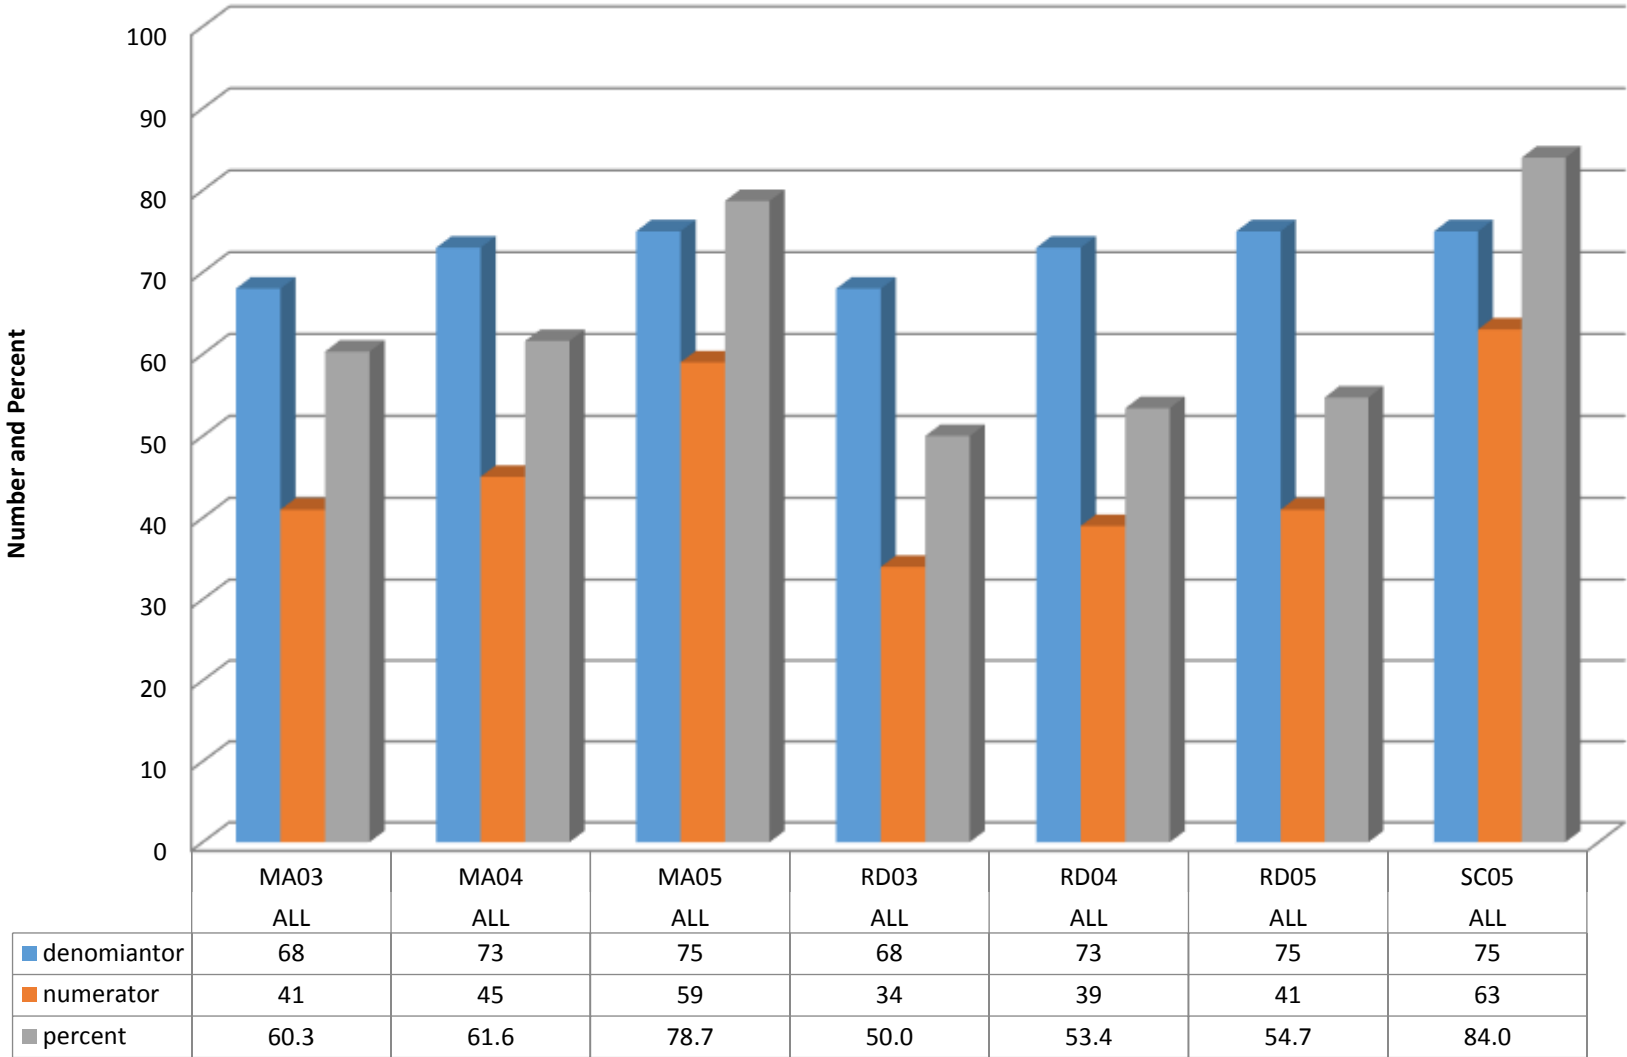

Trinity Elementary 2016-2017 Math, Reading, and Science GLP

Trinity Elementary Grades 3-5 Math Percent Proficient by Subgroups

	ASIA	BLCK	HISP	MULT	WHITE	EDS	LEP	SWD	AIG
■ 2014 prof pct	66.7	12.5	36.4	50	57.7	51.7	12.5	18.5	100
■ 2015 prof pct	60	83.3	40	50	56.5	46.9	9.1	15.4	100
■ 2016 prof pct	83.3	75	56.3	100	59.4	54	33.3	23.8	100
■ 2017 prof pct	100	100	57.1	87.5	66.7	62.1	44.4	34.4	100