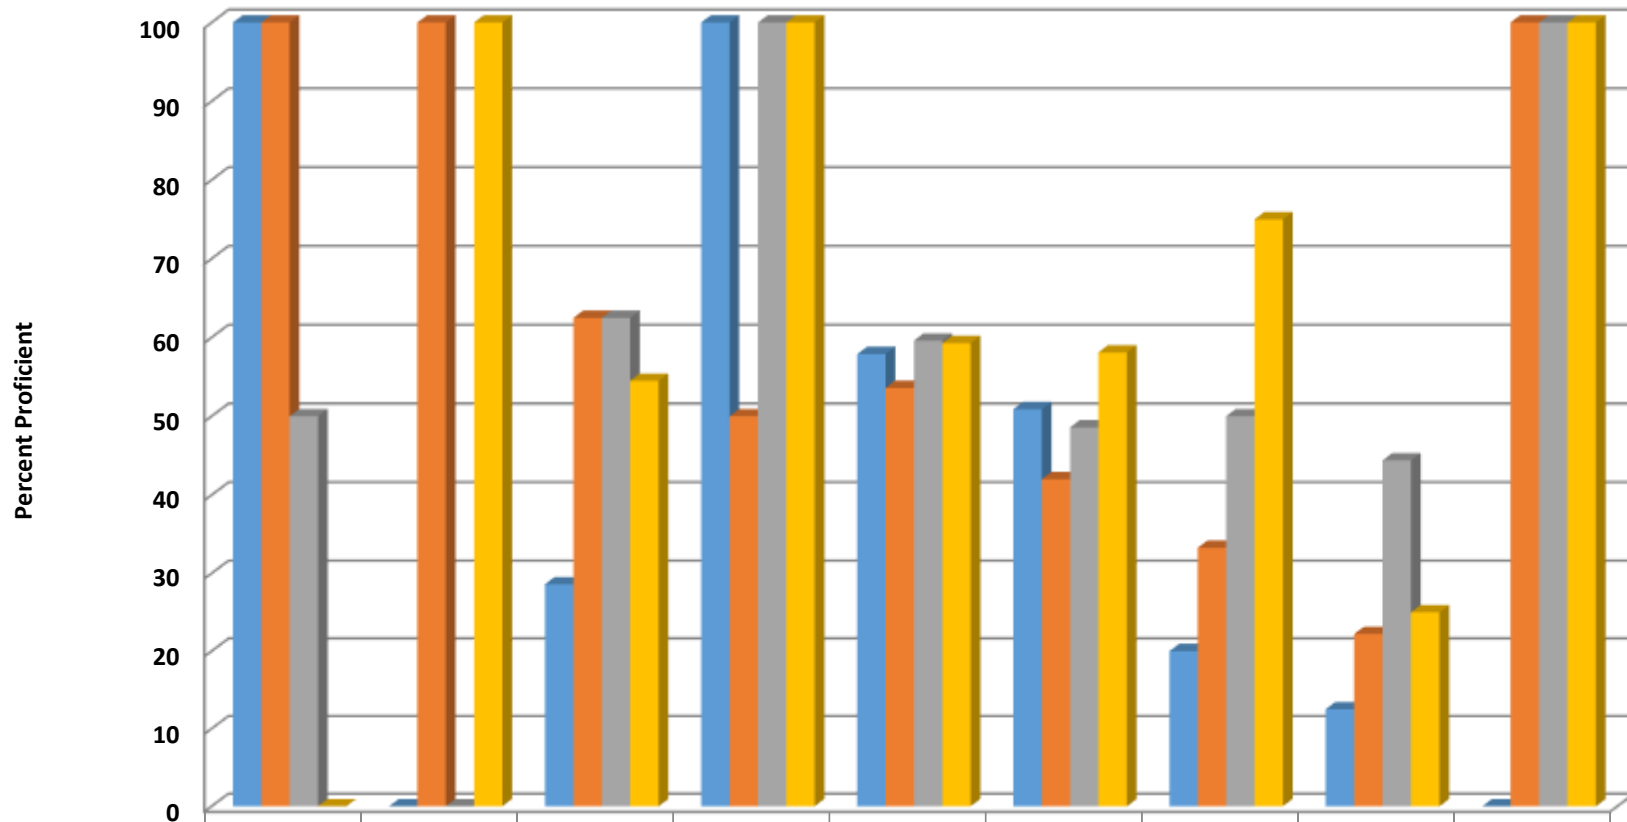

Trinity Elementary Grade 3 Math Percent Proficient by Subgroups

	ASIA MA03	BLCK MA03	HISP MA03	MULT MA03	WHITE MA03	EDS MA03	LEP MA03	SWD MA03	AIG MA03
■ 2014 prof pct	100	0	28.6	100	57.9	50.9	20	12.5	0
■ 2015 prof pct	100	100	62.5	50	53.6	42	33.3	22.2	100
■ 2016 prof pct	50	0	62.5	100	59.6	48.6	50	44.4	100
■ 2017 prof pct	0	100	54.5	100	59.3	58.1	75	25	100