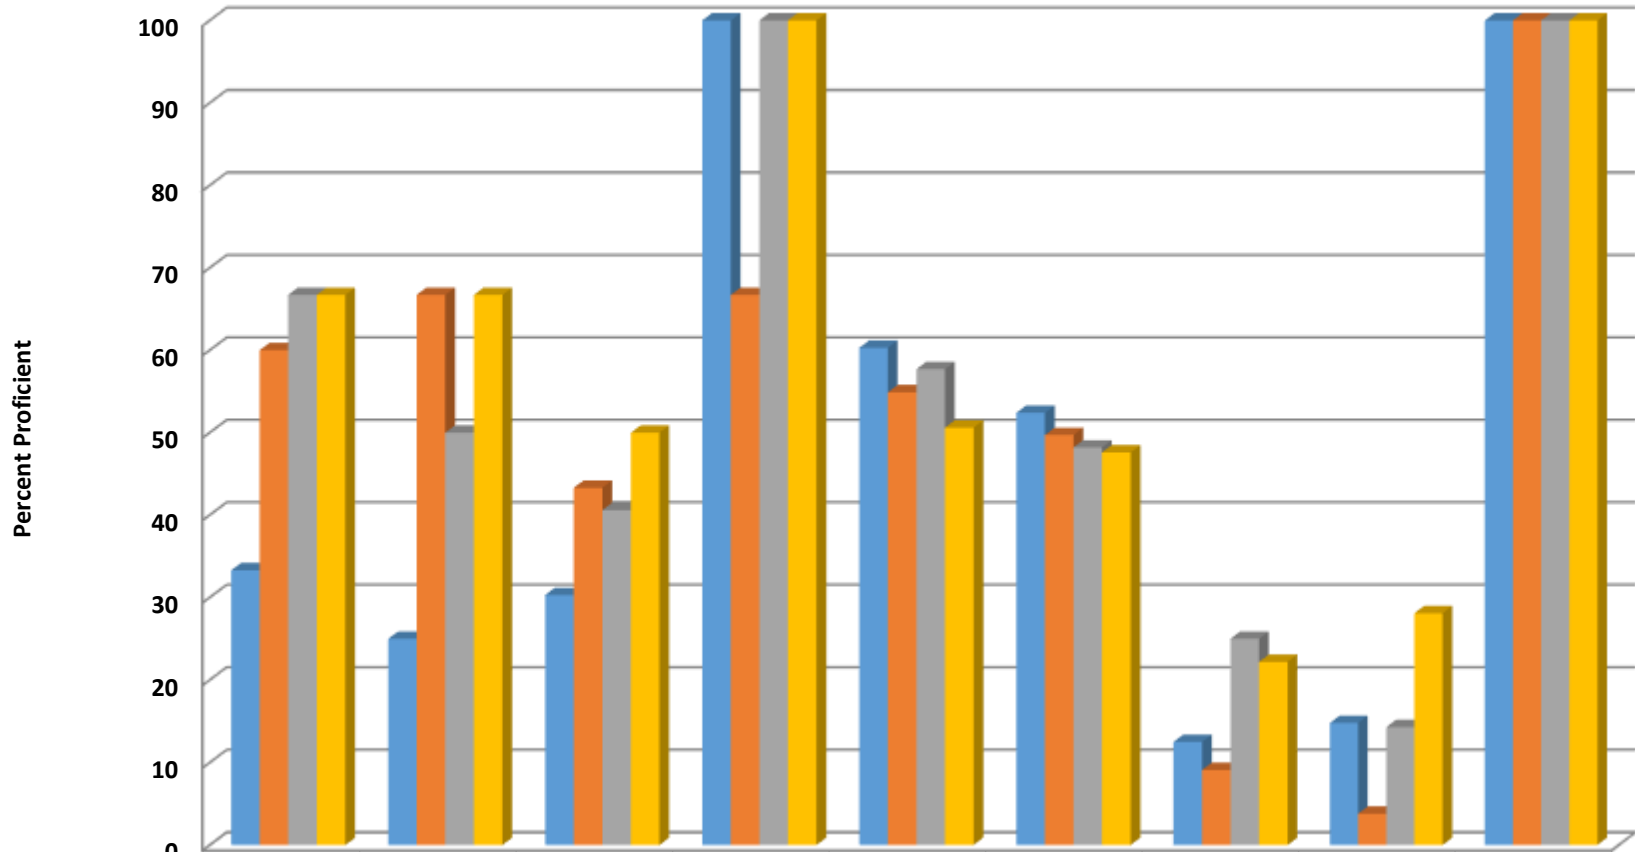

Trinity Elementary Grades 3-5 Reading Percent Proficient by Subgroups

	ASIA	BLCK	HISP	MULT	WHITE	EDS	LEP	SWD	AIG
■ 2014 prof pct	33.3	25	30.3	100	60.3	52.4	12.5	14.8	100
■ 2015 prof pct	60	66.7	43.3	66.7	54.9	49.7	9.1	3.8	100
■ 2016 prof pct	66.7	50	40.6	100	57.7	48.2	25	14.3	100
■ 2017 prof pct	66.7	66.7	50	100	50.6	47.6	22.2	28.1	100