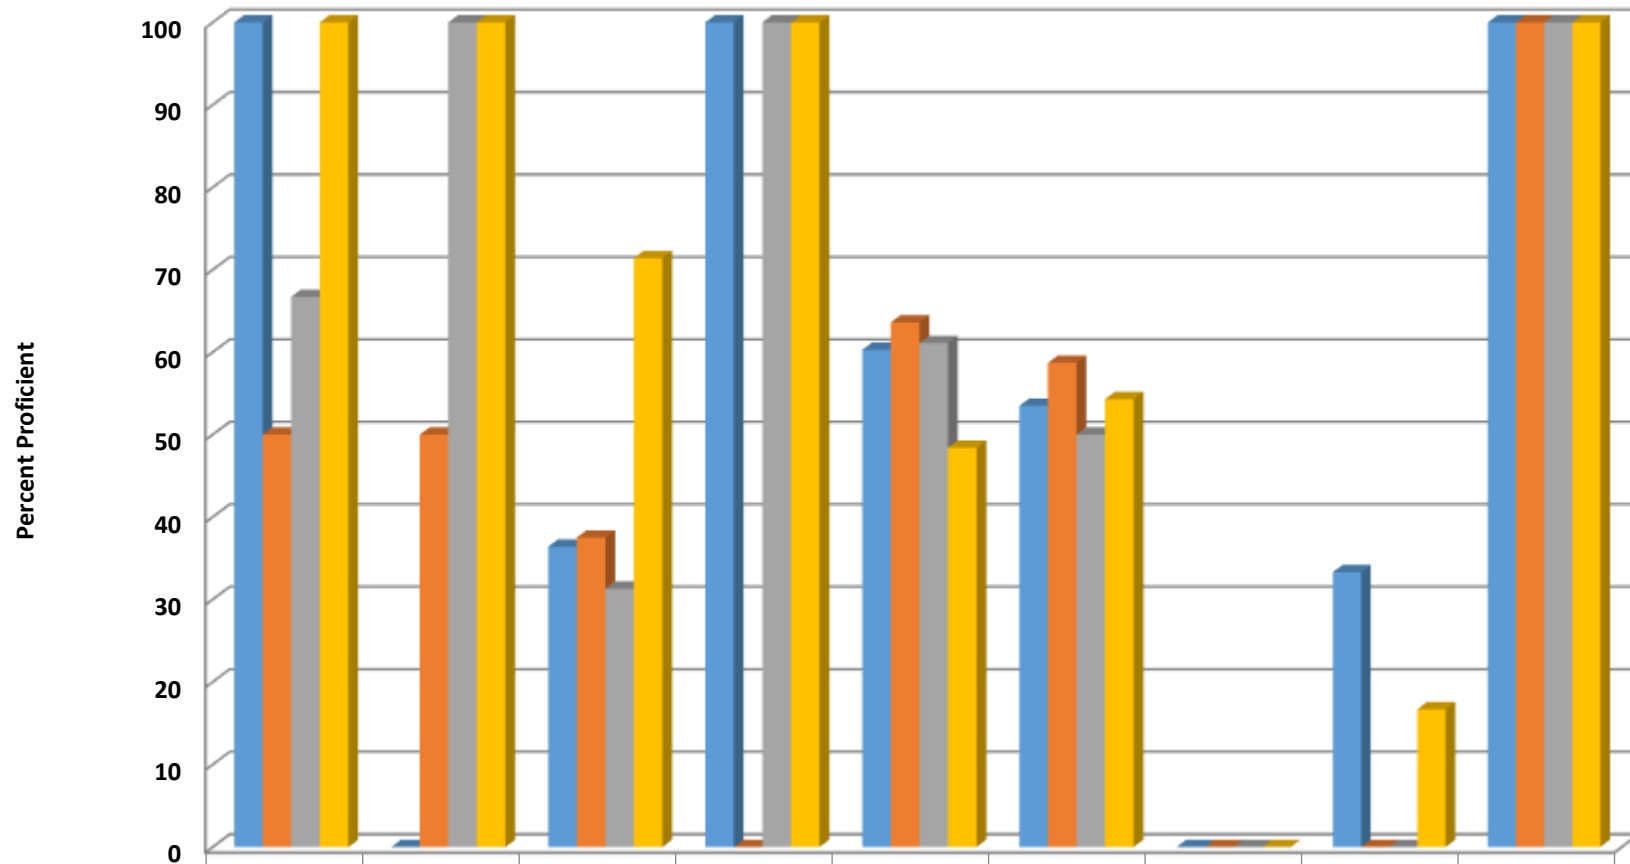

Trinity Elementary Grade 5 Reading Percent Proficient by Subgroups

	ASIA	BLCK	HISP	MULT	WHT	EDS	LEP	SWD	AIG
■ 2014 prof pct	100	0	36.4	100	60.3	53.5	0	33.3	100
■ 2015 prof pct	50	50	37.5	0	63.6	58.7	0	0	100
■ 2016 prof pct	66.7	100	31.3	100	61.1	50	0	0	100
■ 2017 prof pct	100	100	71.4	100	48.4	54.3	0	16.7	100