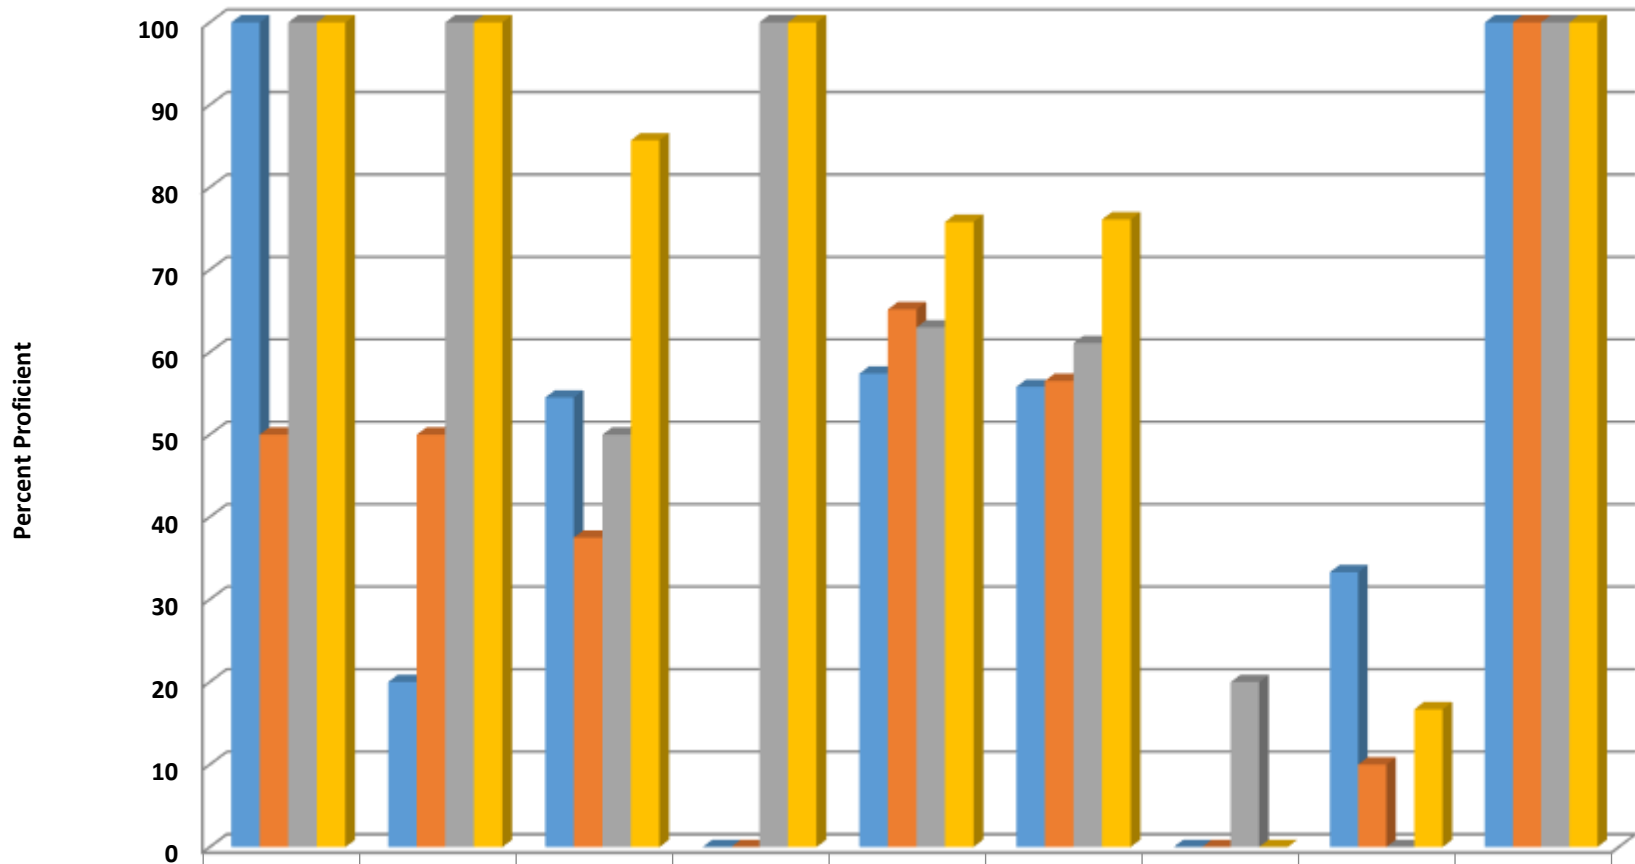

Trinity Elementary Grade 5 Math Percent Proficient by Subgroups

	ASIA	BLCK	HISP	MULT	WHITE	EDS	LEP	SWD	AIG
■ 2014 prof pct	100	20	54.5	0	57.4	55.8	0	33.3	100
■ 2015 prof pct	50	50	37.5	0	65.2	56.5	0	10	100
■ 2016 prof pct	100	100	50	100	63	61.1	20	0	100
■ 2017 prof pct	100	100	85.7	100	75.8	76.1	0	16.7	100