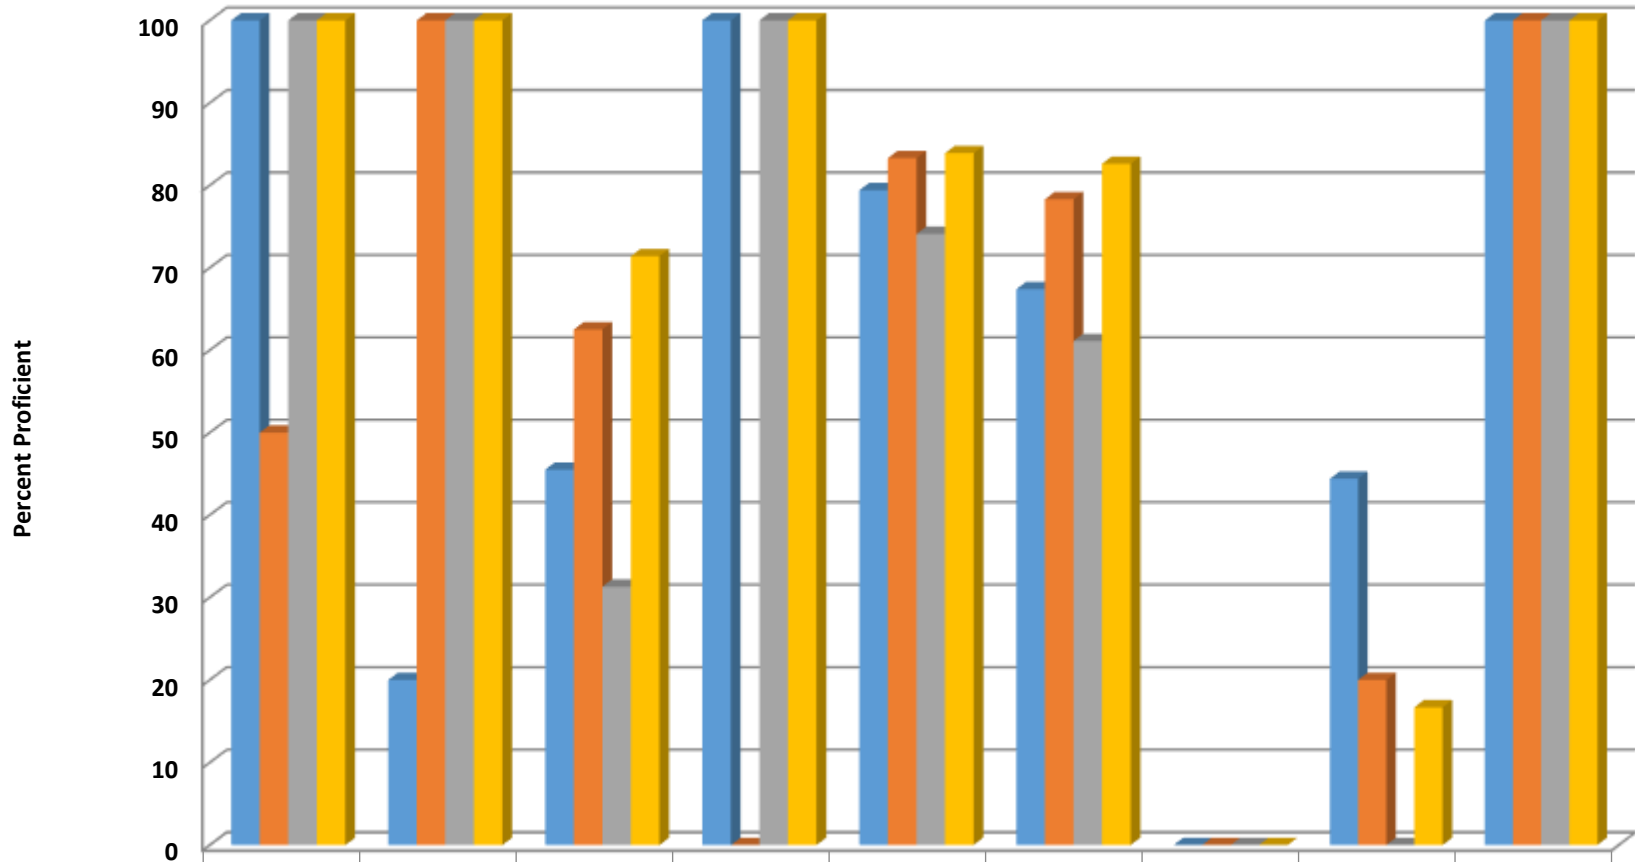

Trinity Elementary Grade 5 Science Percent Proficient by Subgroups

	ASIA	BLCK	HISP	MULT	WHITE	EDS	LEP	SWD	AIG
2014 prof pct	100	20	45.5	100	79.4	67.4	0	44.4	100
2015 prof pct	50	100	62.5	0	83.3	78.3	0	20	100
2016 prof pct	100	100	31.3	100	74.1	61.1	0	0	100
2017 prof pct	100	100	71.4	100	83.9	82.6	0	16.7	100