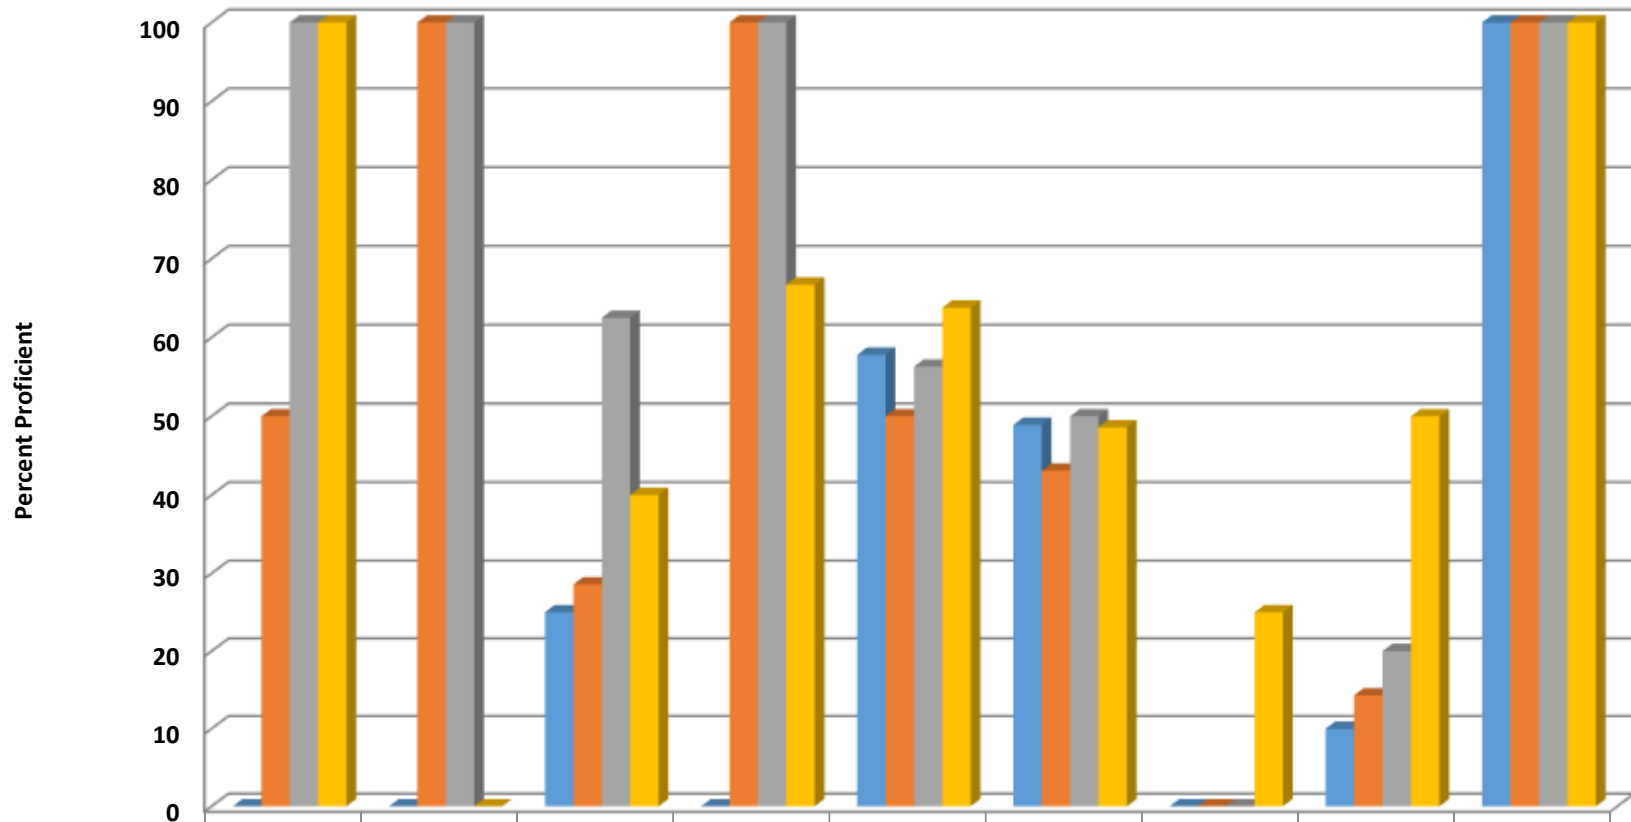

Trinity Elementary Grade 4 Math Percent Proficient by Subgroups

	ASIA MA04	BLCK MA04	HISP MA04	MULT MA04	WHTe MA04	EDS MA04	LEP MA04	SWD MA04	AIG MA04
■ 2014 prof pct	0	0	25	0	57.8	48.9	0	10	100
■ 2015 prof pct	50	100	28.6	100	50	43.1	0	14.3	100
■ 2016 prof pct	100	100	62.5	100	56.3	50	0	20	100
■ 2017 prof pct	100	0	40	66.7	63.8	48.6	25	50	100