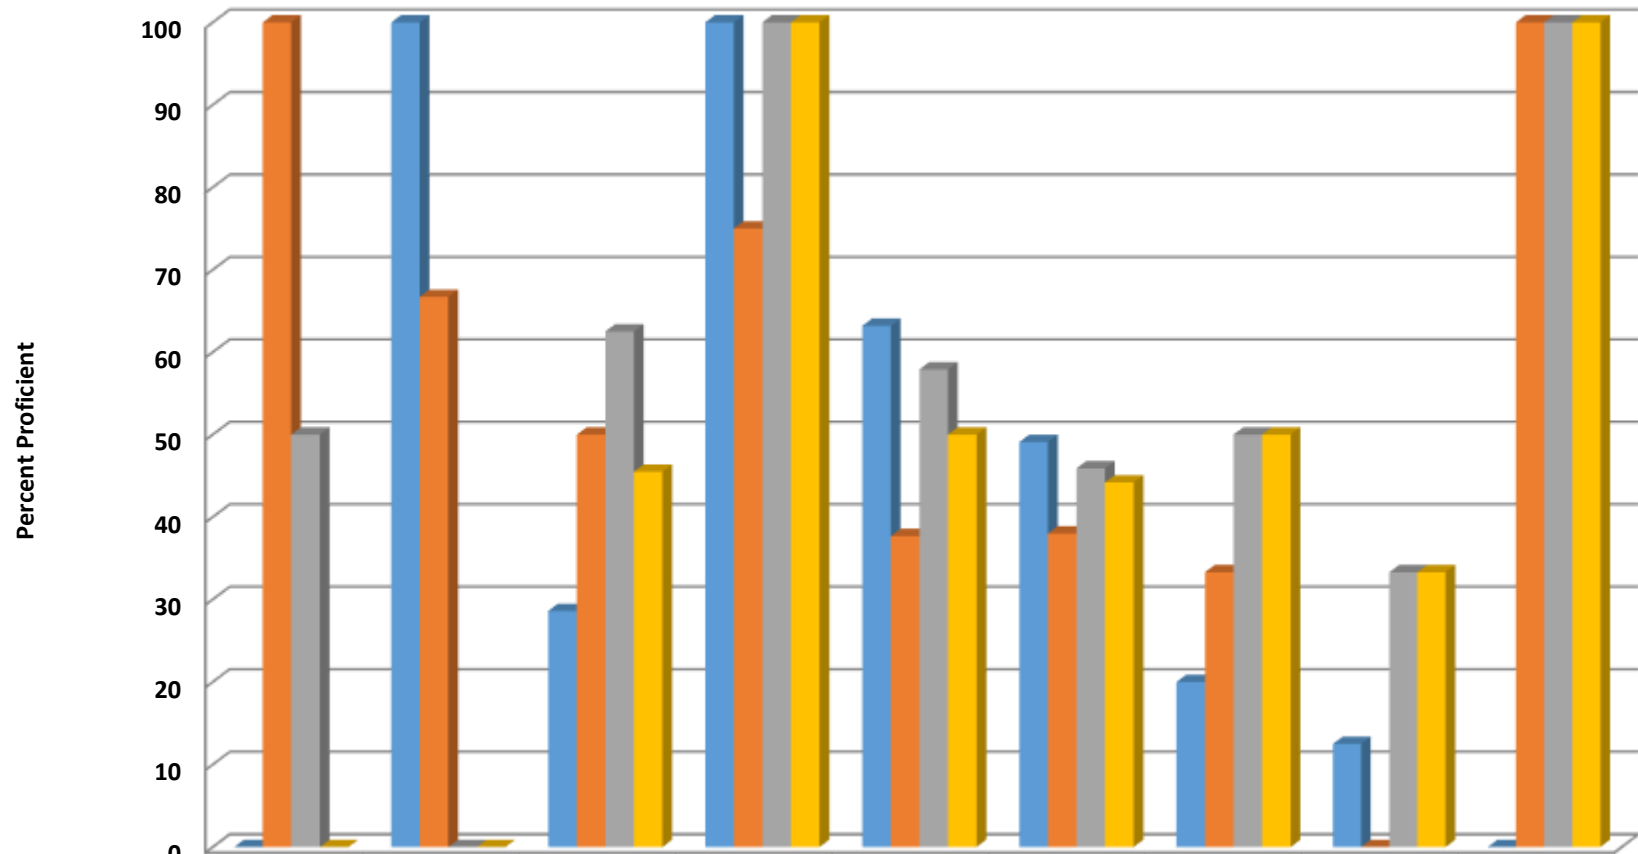

Trinity Elementary Grade 3 Reading Percent Proficient by Subgroups

■ 2014 prof pct	ASIA	BLCK	HISP	MULT	WHITE	EDS	LEP	SWD	AIG
■ 2015 prof pct	0	100	28.6	100	63.2	49.1	20	12.5	0
■ 2016 prof pct	100	66.7	50	75	37.7	38	33.3	0	100
■ 2017 prof pct	50	0	62.5	100	57.9	45.9	50	33.3	100
■ 2017 prof pct	0	0	45.5	100	50	44.2	50	33.3	100