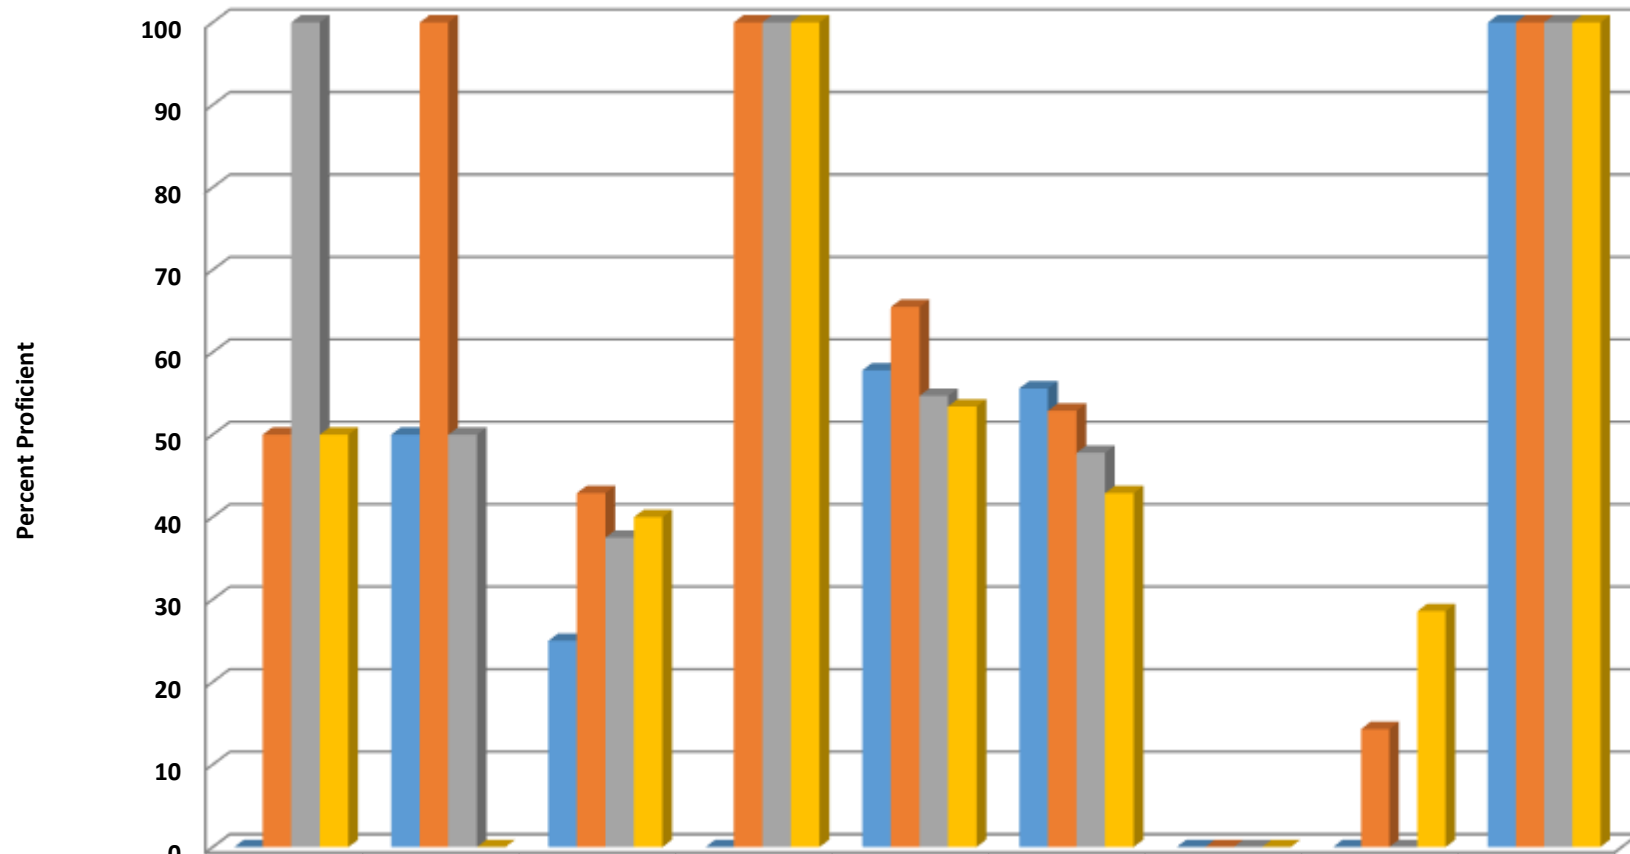

Trinity Elementary Grade 4 Reading Percent Proficient by Subgroups

	ASIA	BLCK	HISP	MULT	WHITE	EDS	LEP	SWD	AIG
■ 2014 prof pct	0	50	25	0	57.8	55.6	0	0	100
■ 2015 prof pct	50	100	42.9	100	65.5	52.9	0	14.3	100
■ 2016 prof pct	100	50	37.5	100	54.7	47.8	0	0	100
■ 2017 prof pct	50	0	40	100	53.4	42.9	0	28.6	100