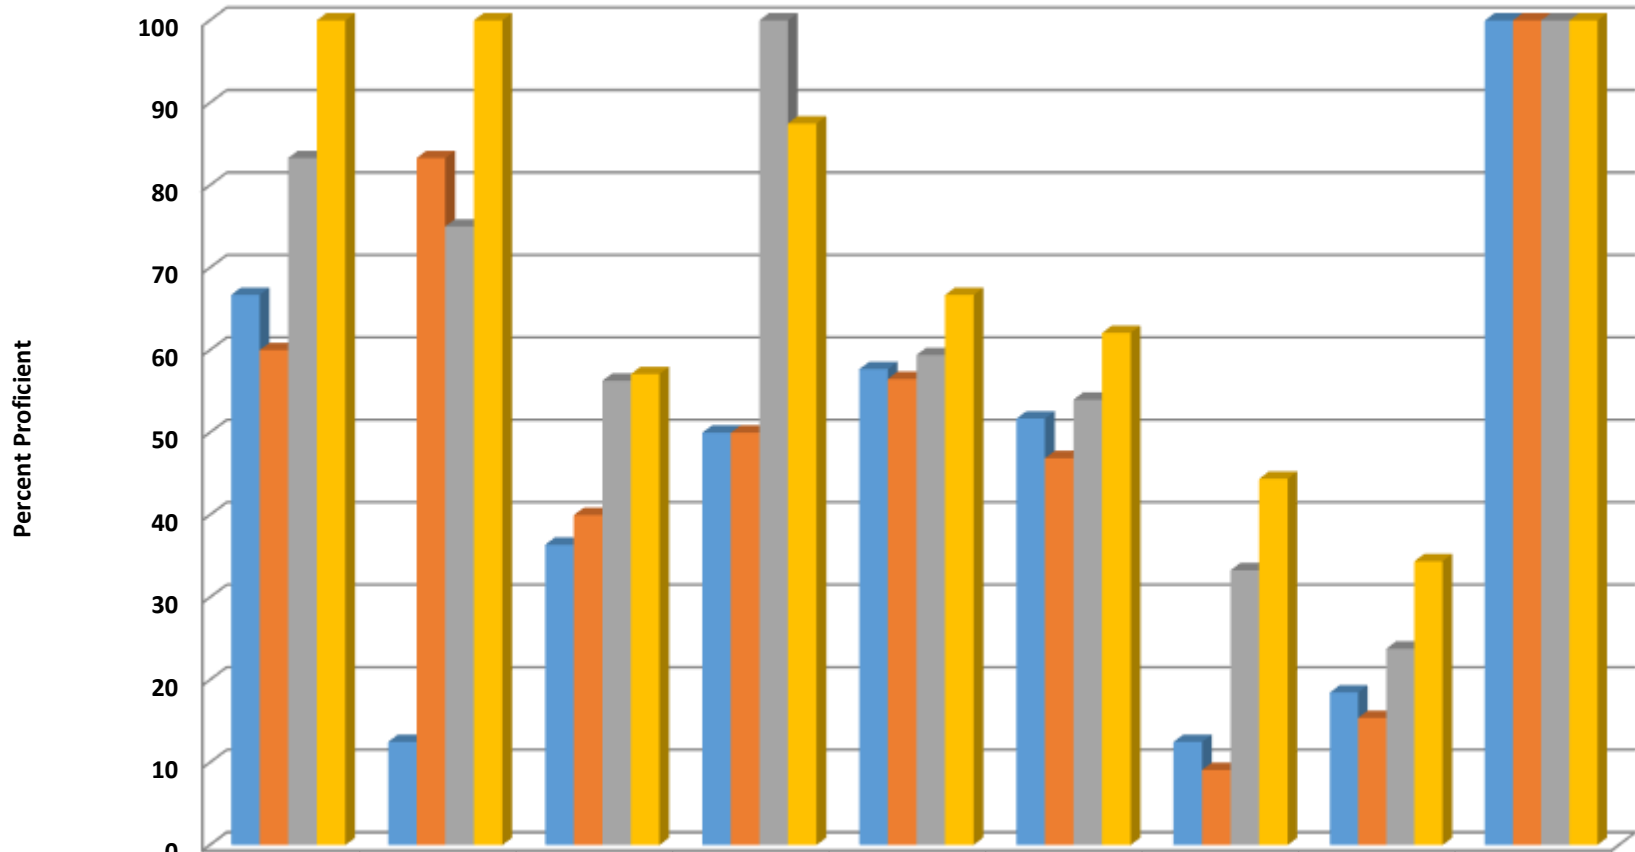

Trinity Elementary 2016-2017 Math, Reading, and Science GLP

Trinity Elementary Grades 3-5 Math Percent Proficient by Subgroups

	ASIA	BLCK	HISP	MULT	WHITE	EDS	LEP	SWD	AIG
■ 2014 prof pct	66.7	12.5	36.4	50	57.7	51.7	12.5	18.5	100
■ 2015 prof pct	60	83.3	40	50	56.5	46.9	9.1	15.4	100
■ 2016 prof pct	83.3	75	56.3	100	59.4	54	33.3	23.8	100
■ 2017 prof pct	100	100	57.1	87.5	66.7	62.1	44.4	34.4	100