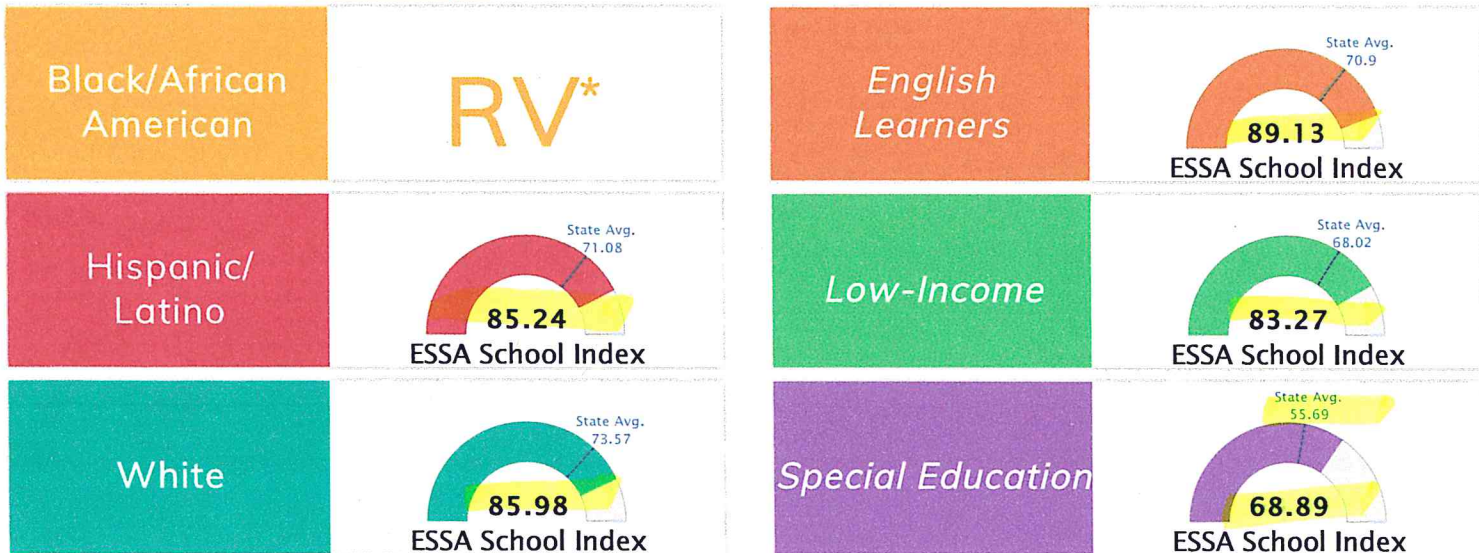

Note: Full color represents score

*RV = Restricted Value for sub-pops size < 10

Prepared by the Arkansas Department of Education