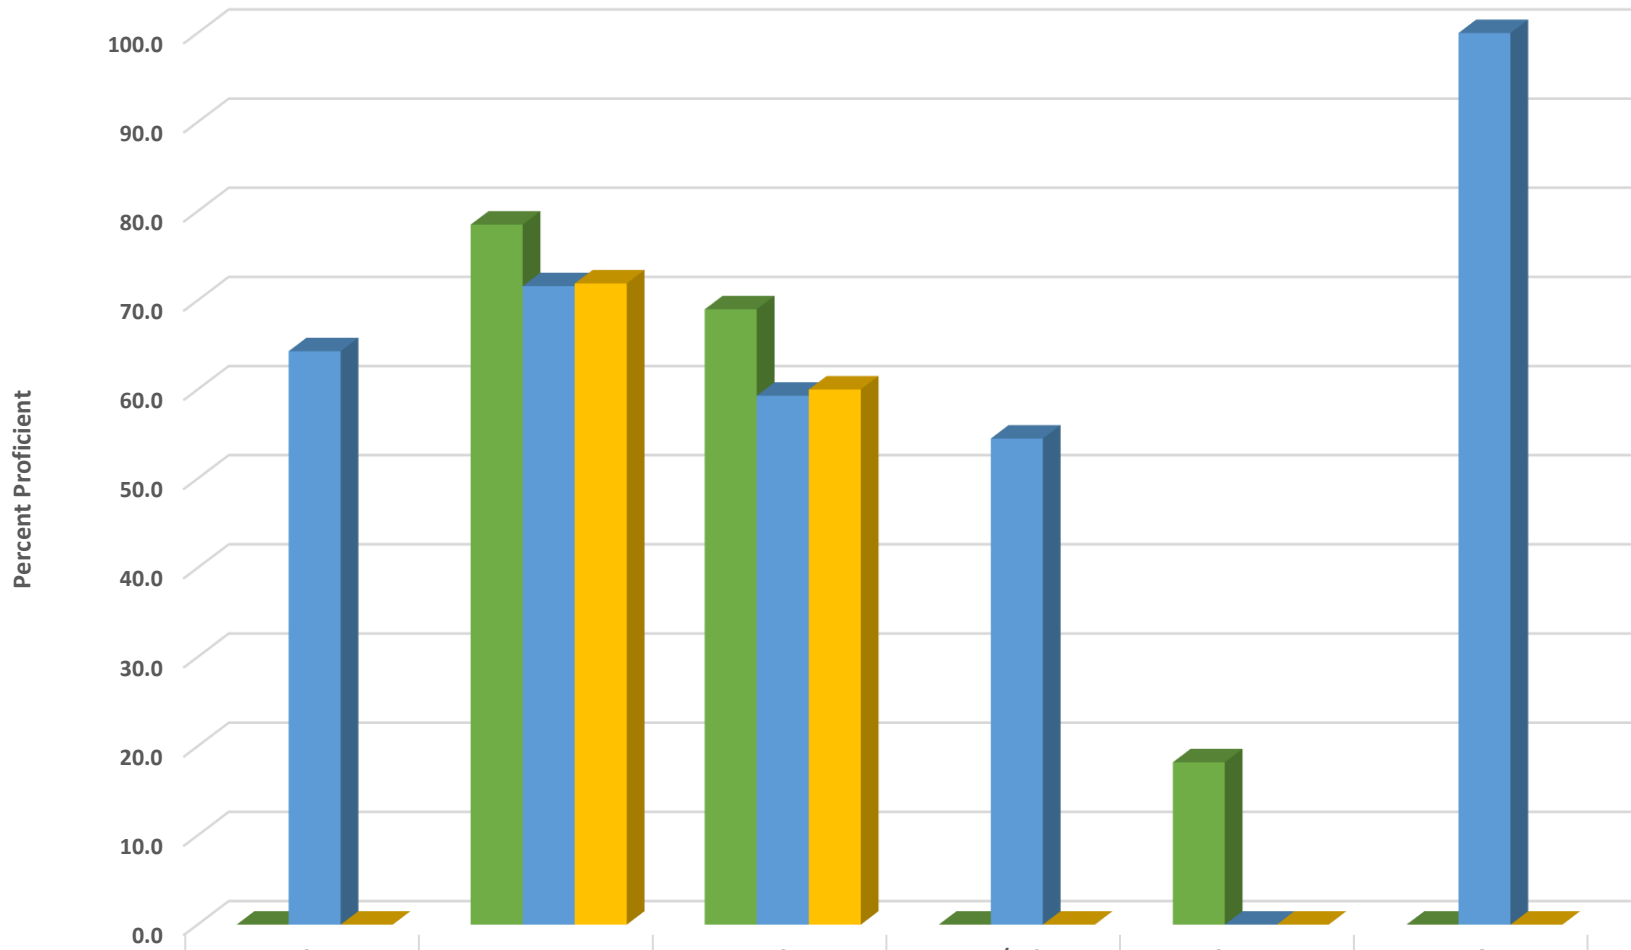

Seagrove Elementary Grade 5 Science Percent Proficient by Subgroups

	HISP	WHITE	EDS	LEP/ELS	SWD	AIG
2017 prof pct	0.0	78.5	69.0	0.0	18.2	0.0
2018 prof pct	64.3	71.6	59.3	54.5	0.0	100.0
2019 prof pct	0.0	71.9	60.0	0.0	0.0	0.0