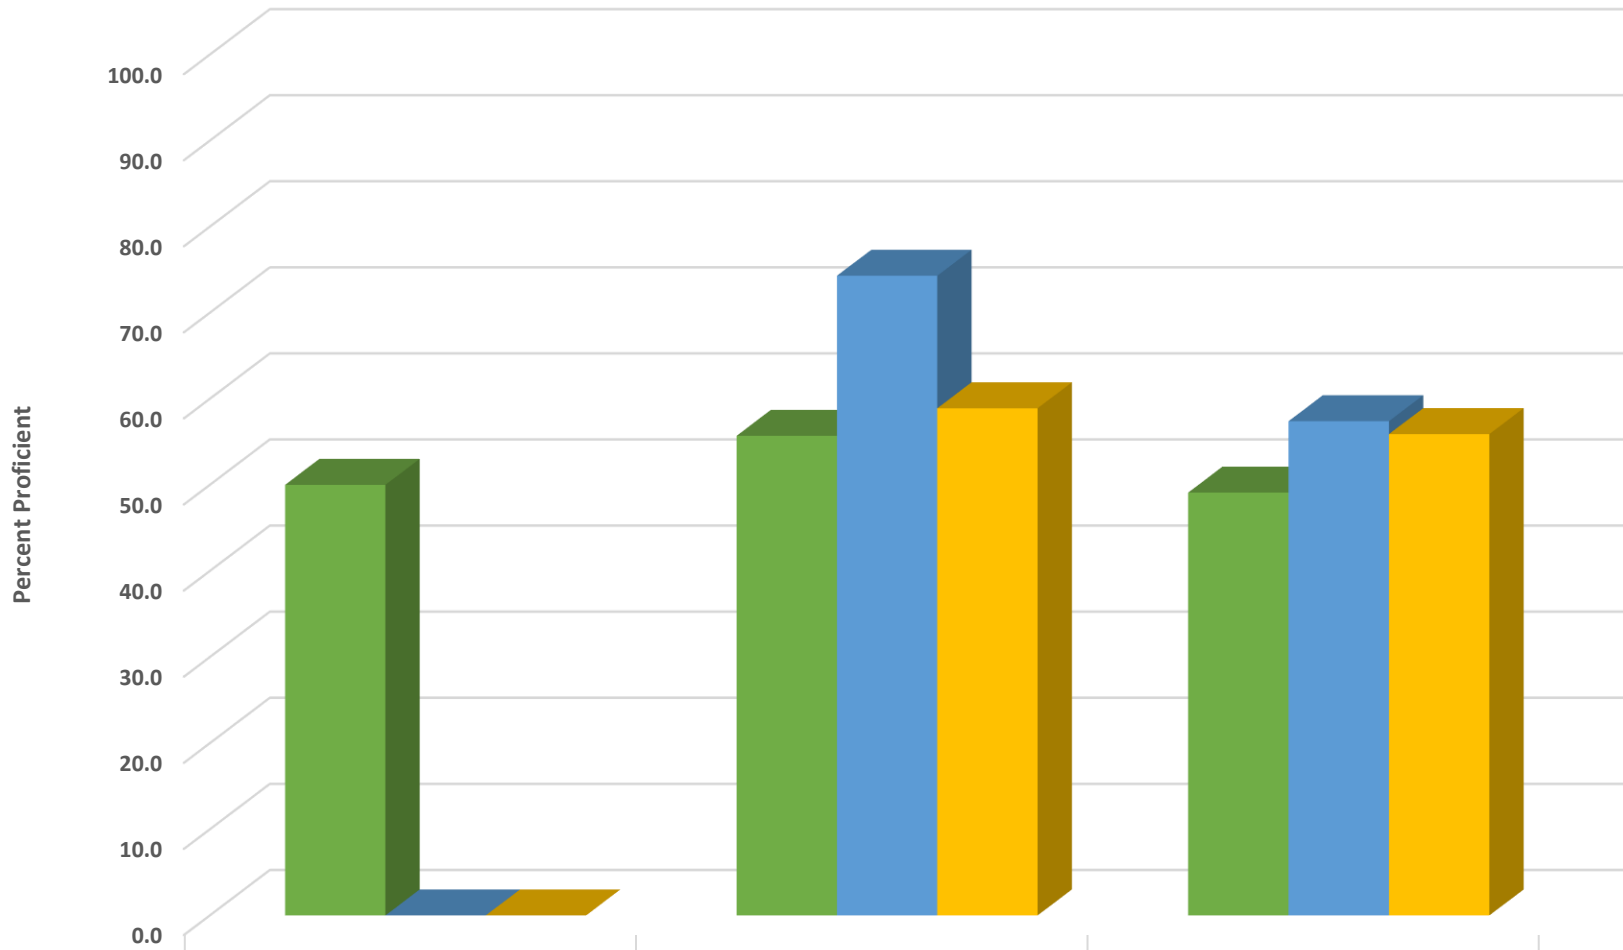

Seagrove Elementary Grade 4 Math Percent Proficient by Subgroups

■ 2017 prof pct	50.0	55.7	49.1
■ 2018 prof pct	0.0	74.3	57.4
■ 2019 prof pct	0.0	58.9	55.9