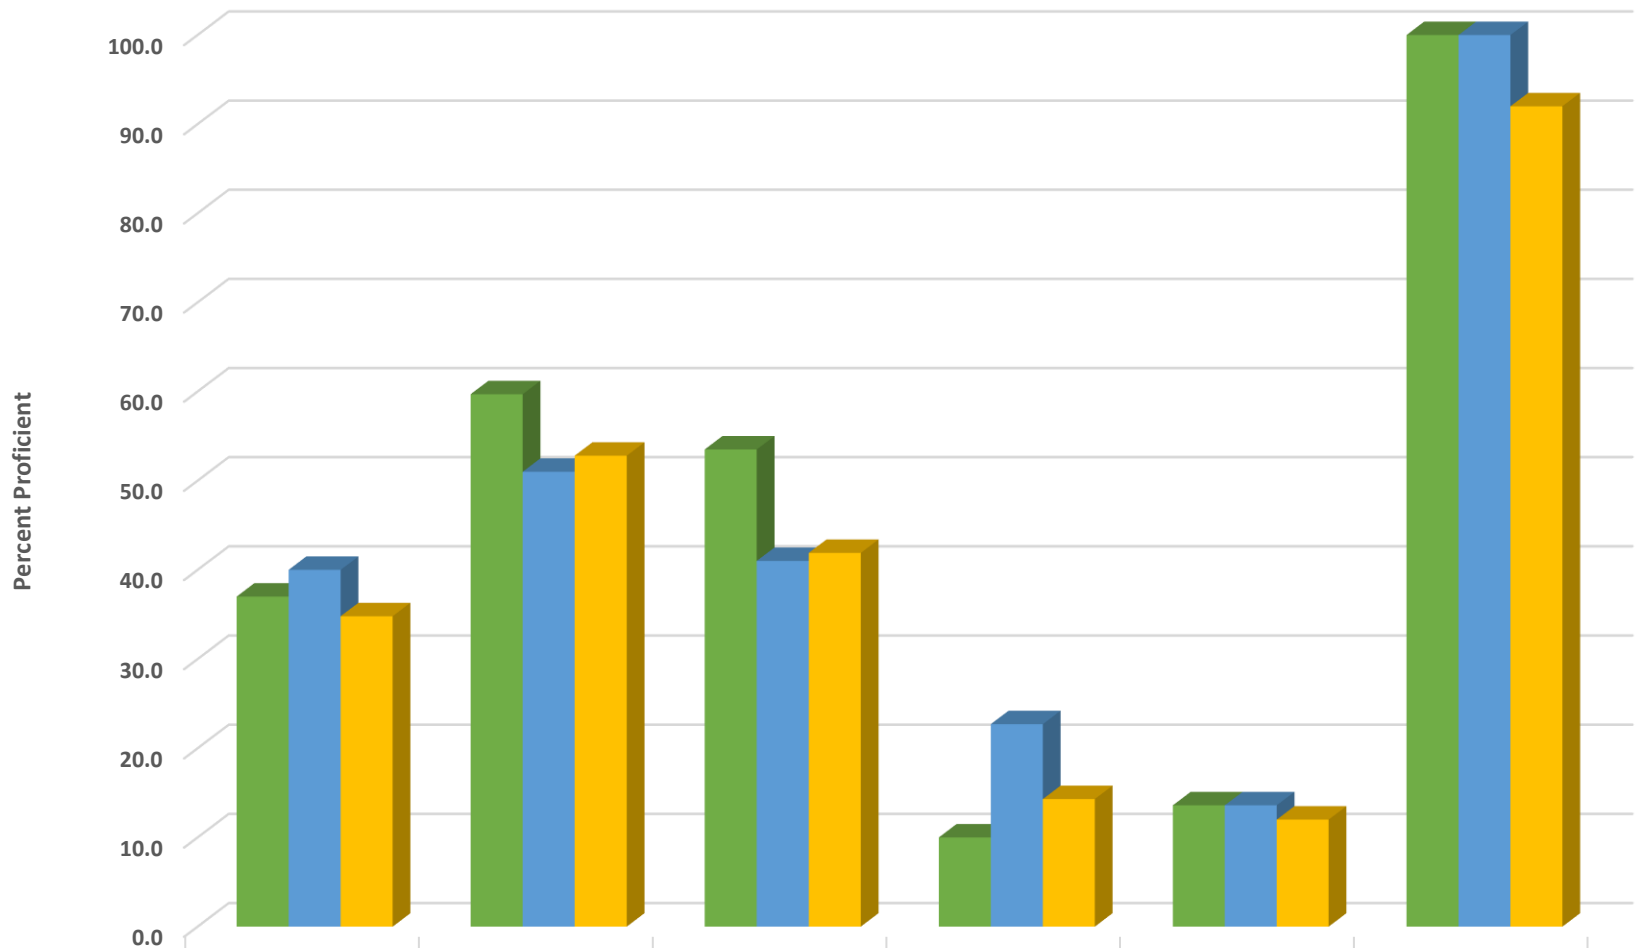

Seagrove Elementary Grades 3-5 ELA/Reading Percent Proficient by Subgroups

	HISP	WHITE	EDS	LEP/ELS	SWD	AIG
2017 prof pct	37.0	59.7	53.5	10.0	13.6	100.0
2018 prof pct	40.0	51.0	41.0	22.7	13.6	100.0
2019 prof pct	34.8	52.8	41.9	14.3	12.0	92.0