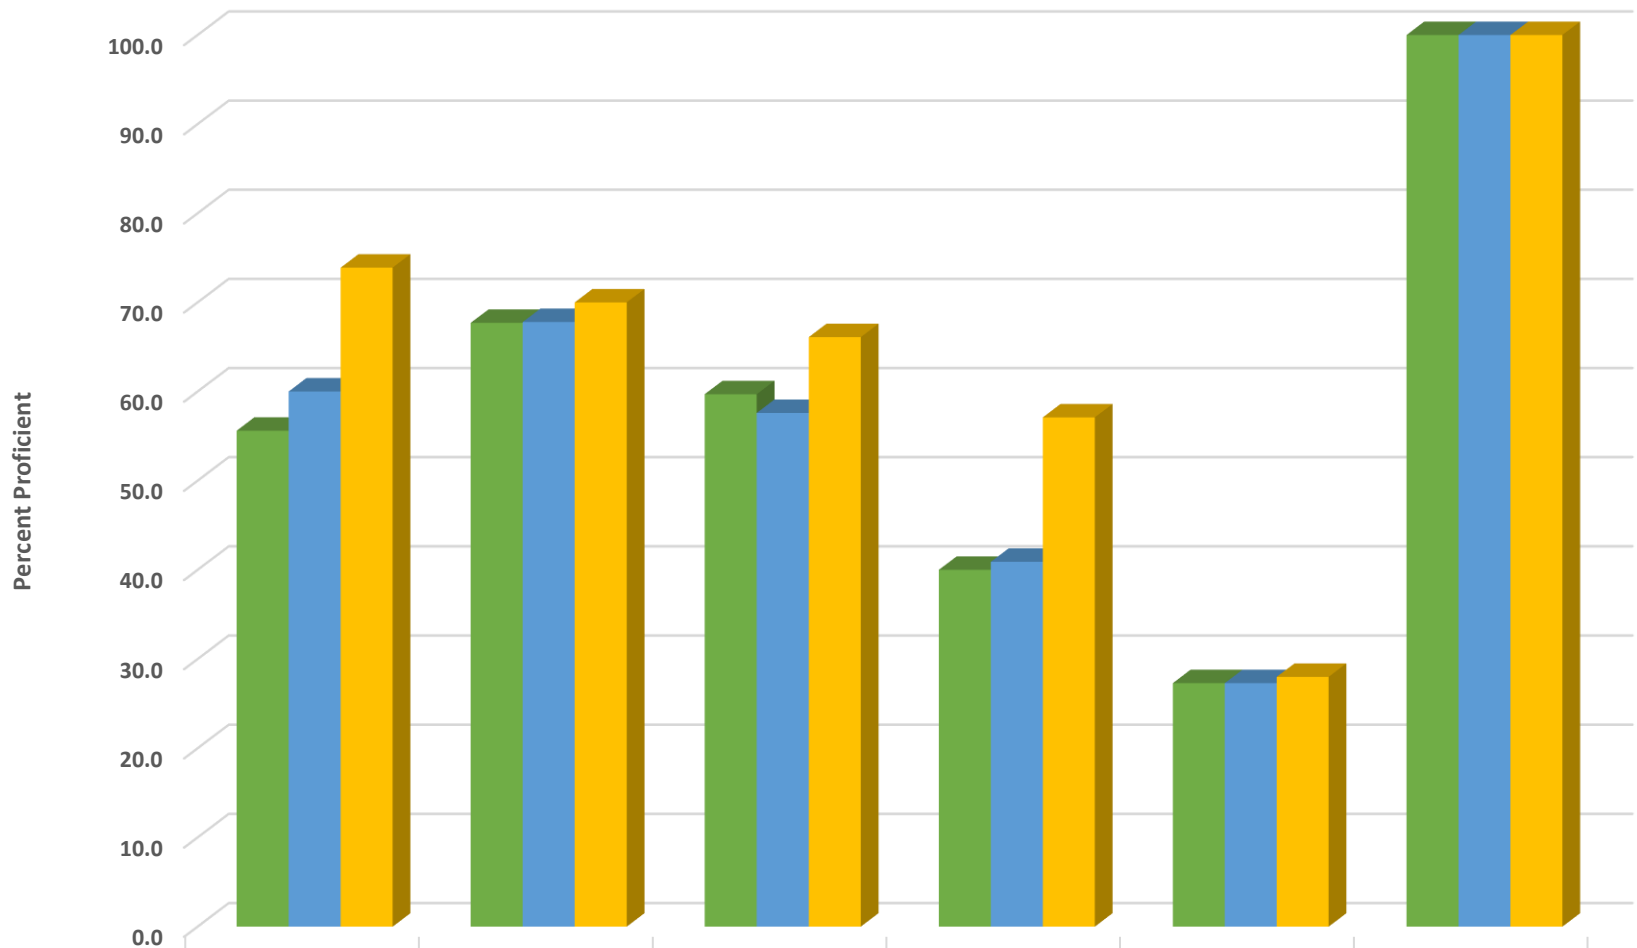

## Seagrove Elementary School 2018-2019 Math, Reading, and Science GLP

### Seagrove Elementary Grades 3-5 Math Percent Proficient by Subgroups

	HISP	WHITE	EDS	LEP/ELS	SWD	AIG
2017 prof pct	55.6	67.7	59.7	40.0	27.3	100.0
2018 prof pct	60.0	67.8	57.6	40.9	27.3	100.0
2019 prof pct	73.9	70.0	66.1	57.1	28.0	100.0