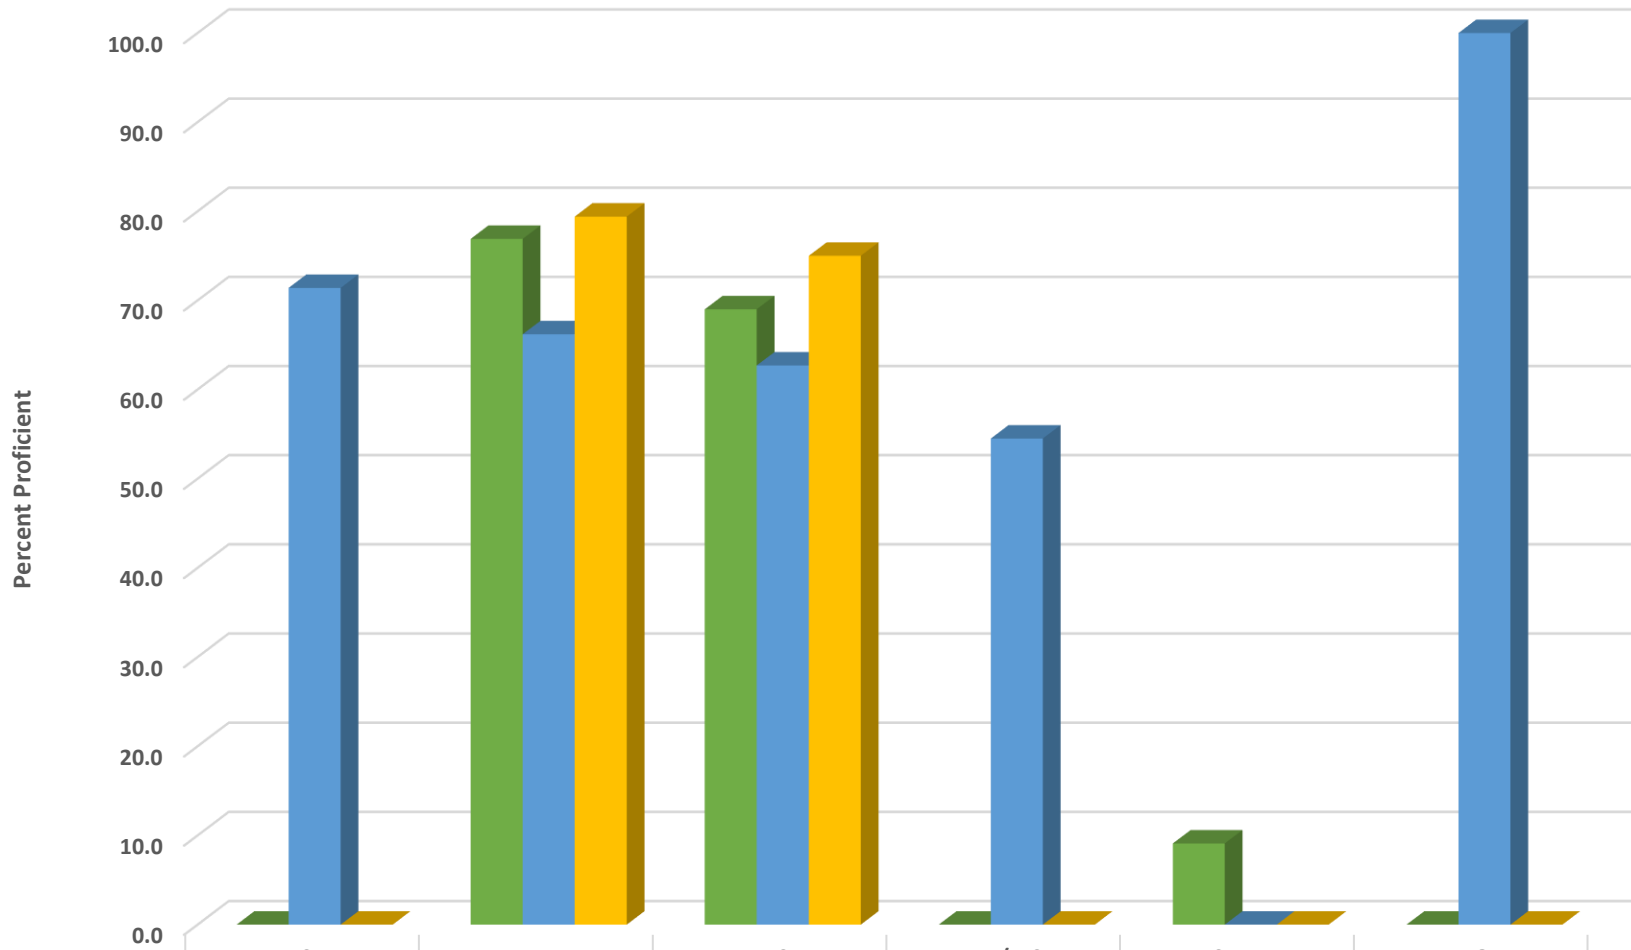

Seagrove Elementary Grade 5 Math Percent Proficient by Subgroups

	HISP	WHITE	EDS	LEP/ELS	SWD	AIG
2017 prof pct	0.0	76.9	69.0	0.0	9.1	0.0
2018 prof pct	71.4	66.2	62.7	54.5	0.0	100.0
2019 prof pct	0.0	79.4	75.0	0.0	0.0	0.0