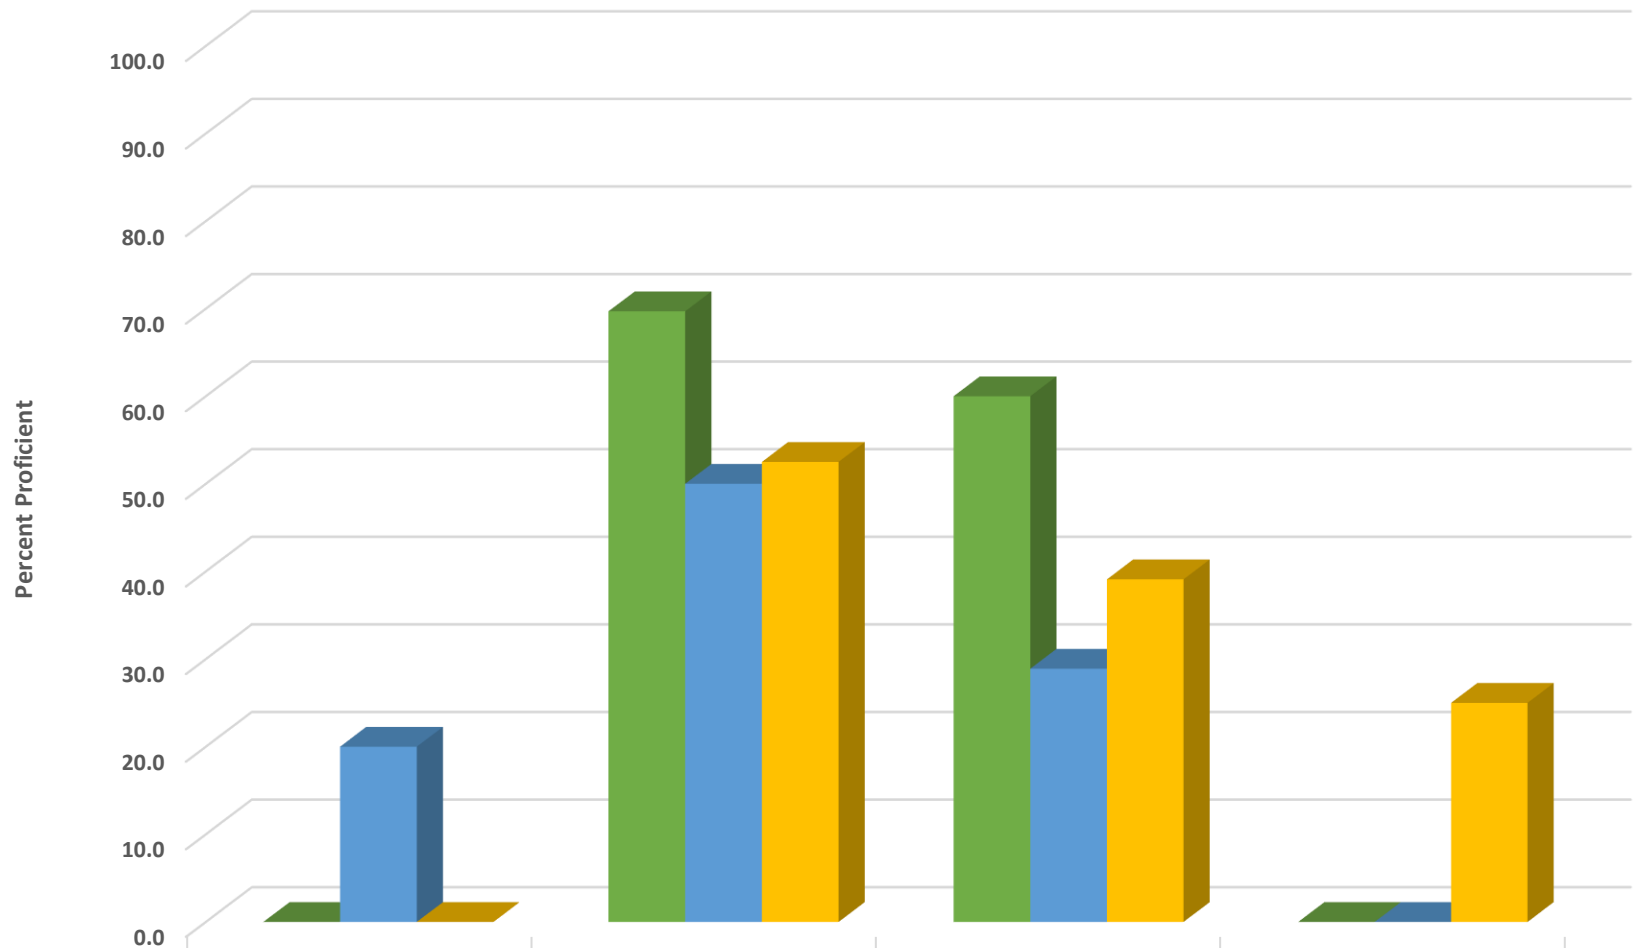

Seagrove Elementary Grade 3 ELA/Reading Percent Proficient by Subgroups

	HISP	WHITE	EDS	SWD
2017 prof pct	0.0	69.7	60.0	0.0
2018 prof pct	20.0	50.0	28.9	0.0
2019 prof pct	0.0	52.5	39.1	25.0