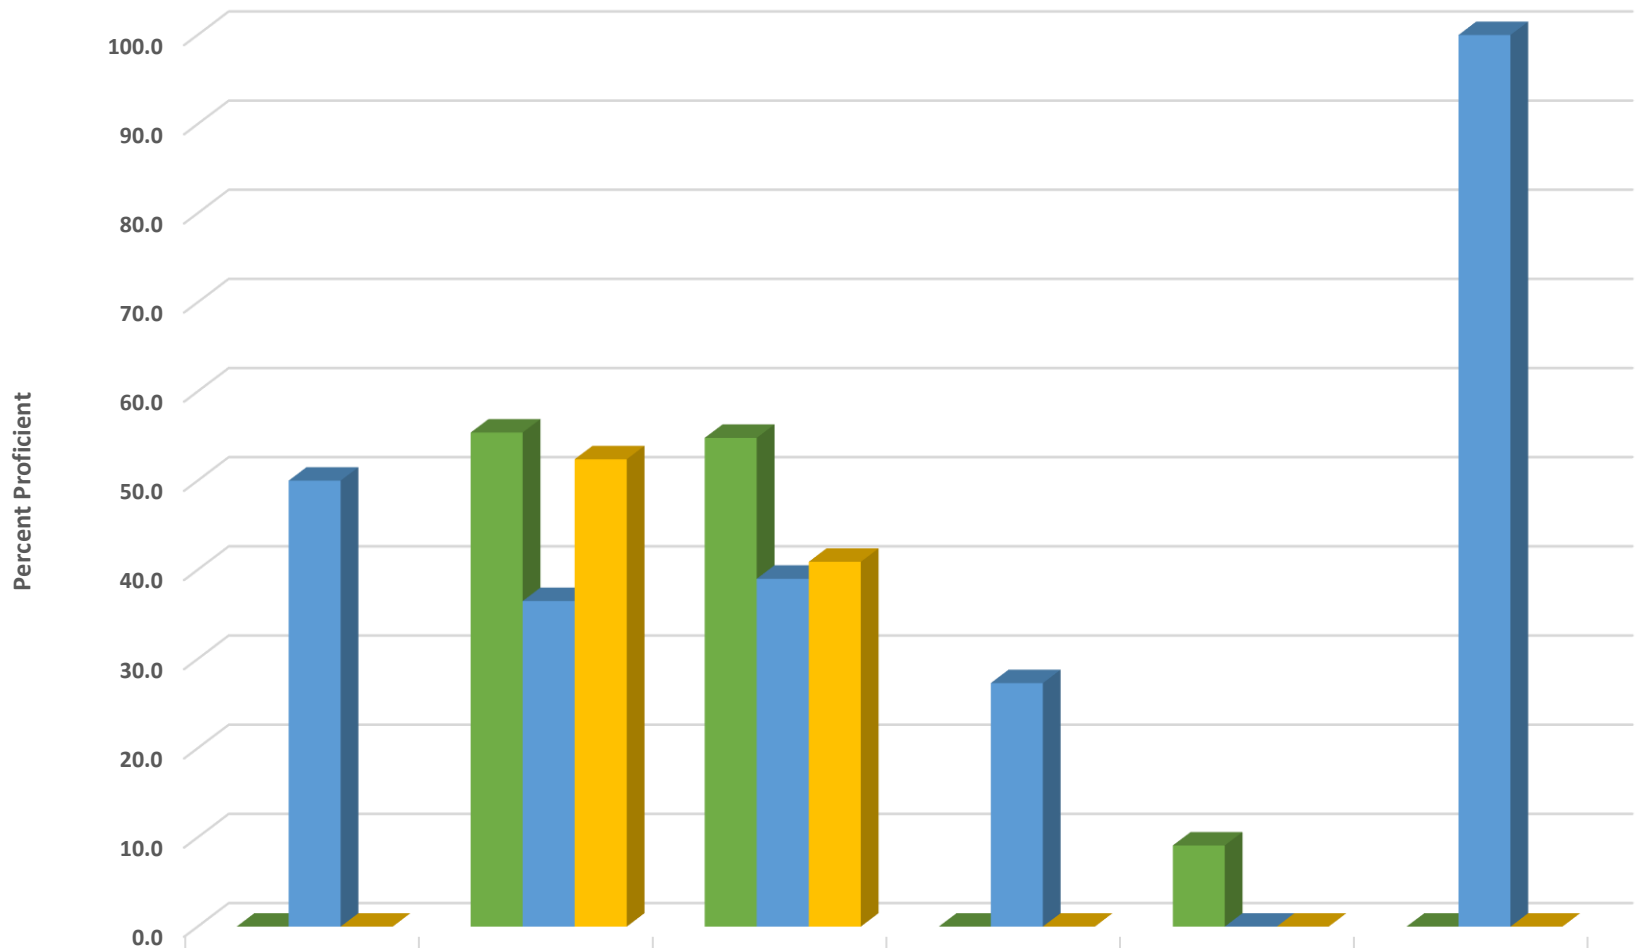

Seagrove Elementary Grade 5 ELA/Reading Percent Proficient by Subgroups

	HISP	WHITE	EDS	LEP/ELS	SWD	AIG
2017 prof pct	0.0	55.4	54.8	0.0	9.1	0.0
2018 prof pct	50.0	36.5	39.0	27.3	0.0	100.0
2019 prof pct	0.0	52.4	40.9	0.0	0.0	0.0