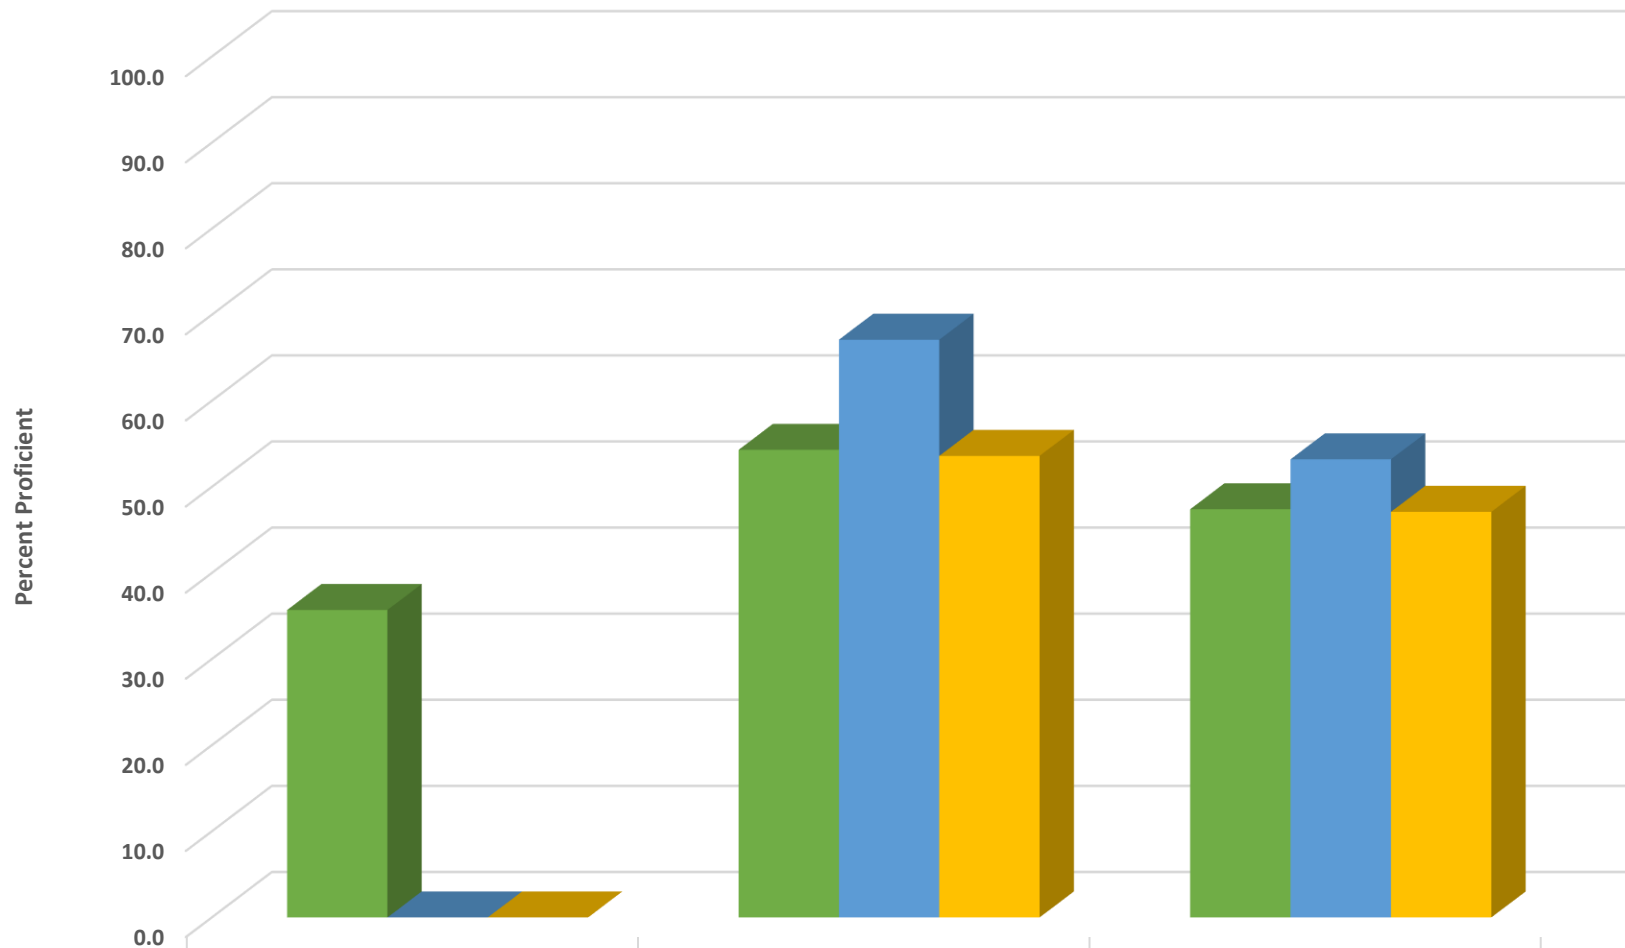

Seagrove Elementary Grade 4 ELA/Reading Percent Proficient by Subgroups

	HISP	WHITE	EDS
■ 2017 prof pct	35.7	54.3	47.4
■ 2018 prof pct	0.0	67.1	53.2
■ 2019 prof pct	0.0	53.6	47.1