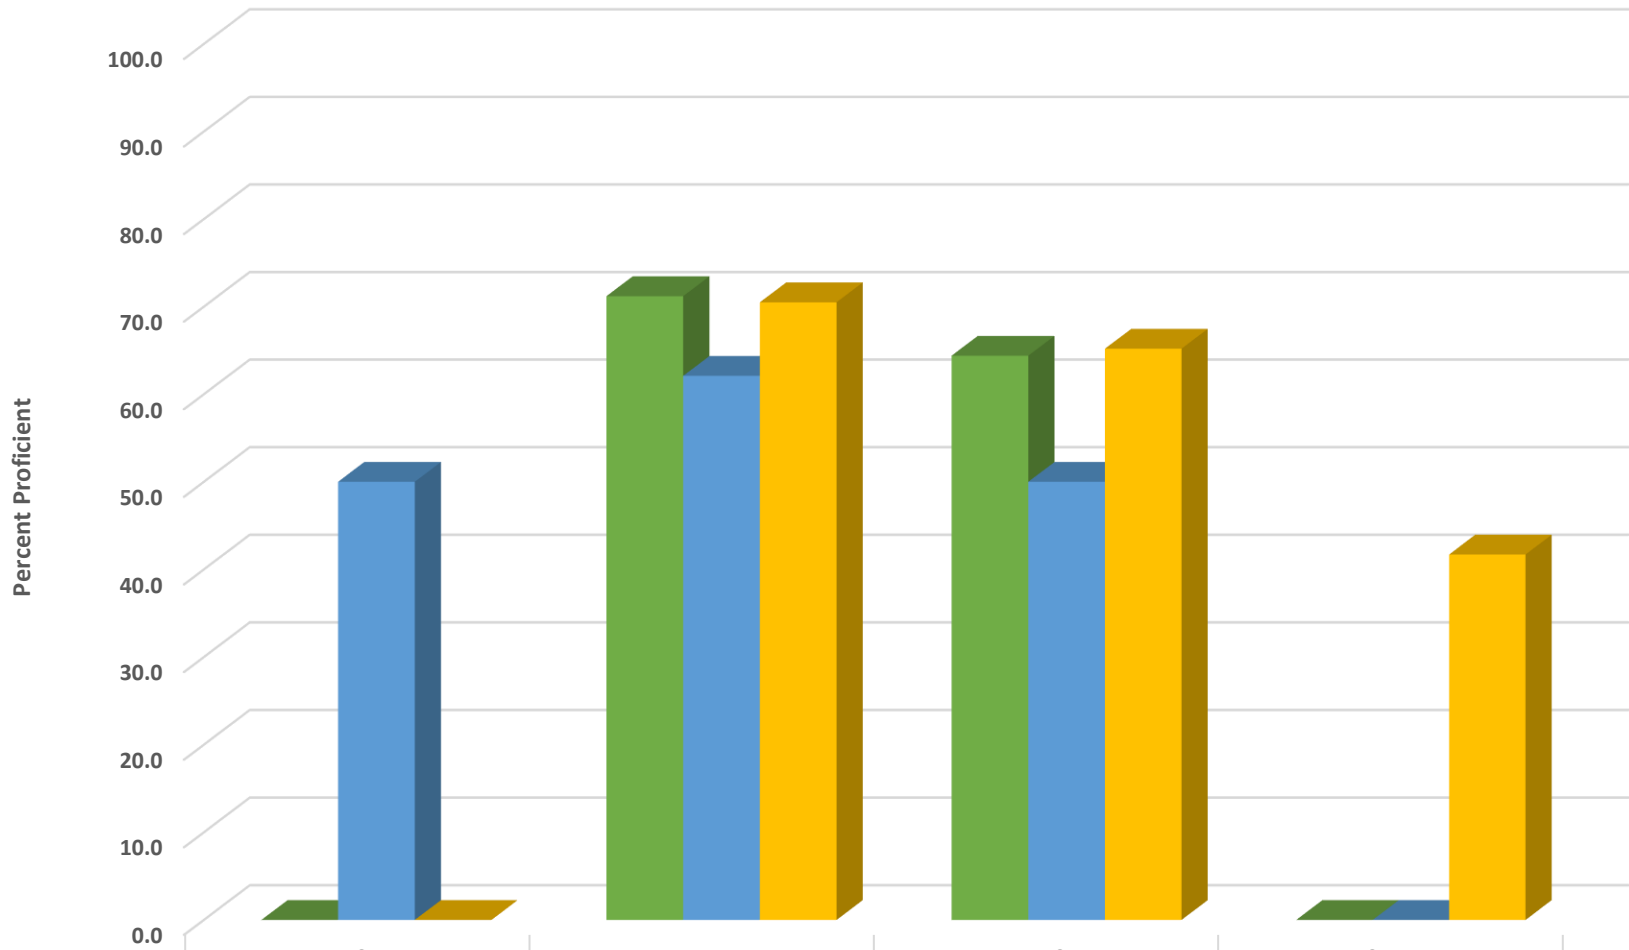

Seagrove Elementary Grade 3 Math Percent Proficient by Subgroups

	HISP	WHITE	EDS	SWD
2017 prof pct	0.0	71.2	64.4	0.0
2018 prof pct	50.0	62.1	50.0	0.0
2019 prof pct	0.0	70.5	65.2	41.7