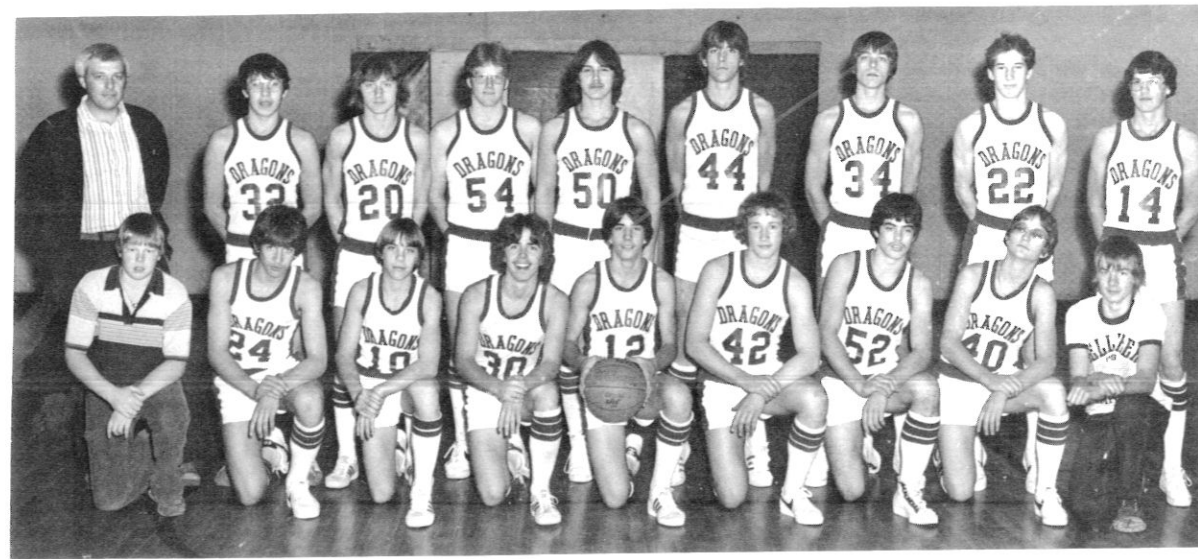

Boys Basketball

C TEAM
Top row: Mr. Grace, Wayne Sutton, Leroy Cloud, Marvin Hand, Jeff Huff, Jim Leach, Roger Nistler, Larry Weigelt,
Bottom row: Todd Sutton, Mark Nistler, John Jensen, Lee Gehlert, Buddy Hillman, Aaron Lasch, Kevin Krueth