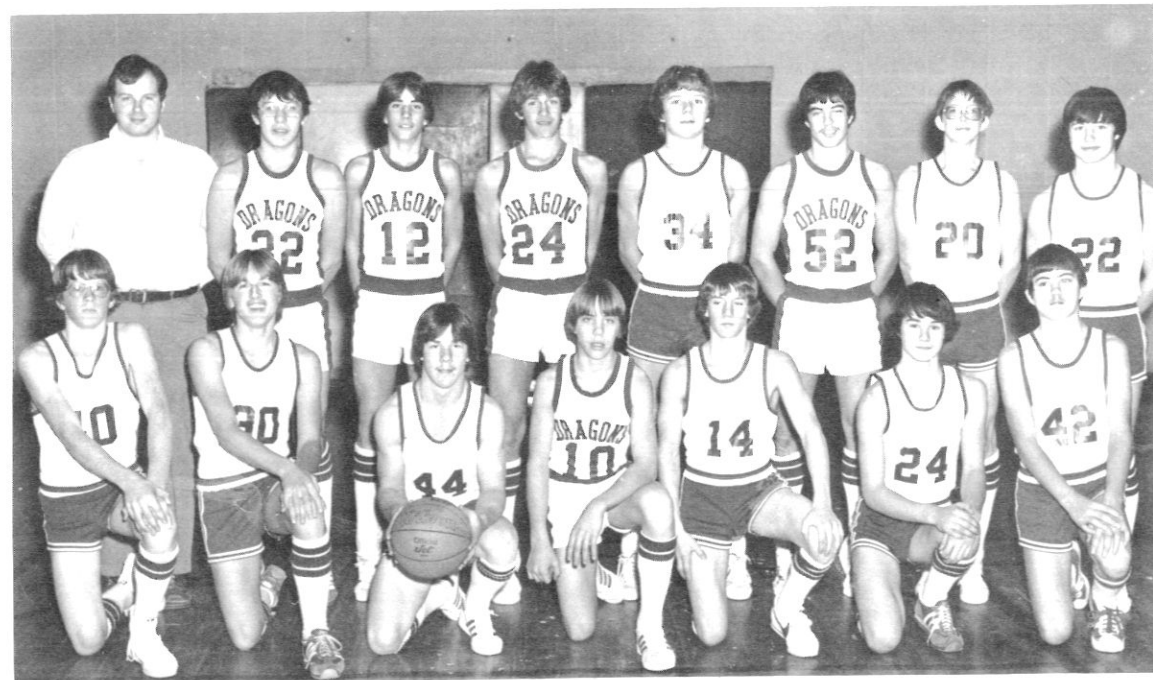

Boys Basketball

Captains:
Bob Duresky, Jeff Krueth