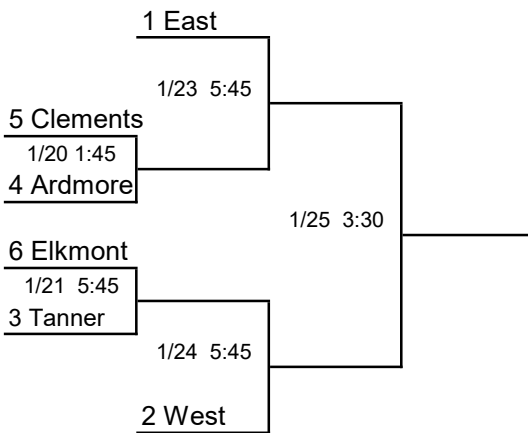

2020 Limestone County Basketball Tournament @ West Limestone
Admission \$5 Daily

Varsity Boys

Junior Varsity Boys

Middle School Boys

Varsity Girls

Junior Varsity Girls

Middle School Girls

Tournament Notes:

Pass Gate will be located on south end of the gym opposite end of the admission gate and lobby.

Admission Gates will be located on north end lobby and the south end near the AG building.

Highest seeded team will wear "light" jerseys. Lowest seeded team will wear "dark" jerseys.

Home team will sit on home bench and warm up on concession stand end.

Home team cheerleaders will sit on end near home team bench.

Visiting team cheerleaders will sit on end straight across from the home cheerleaders.