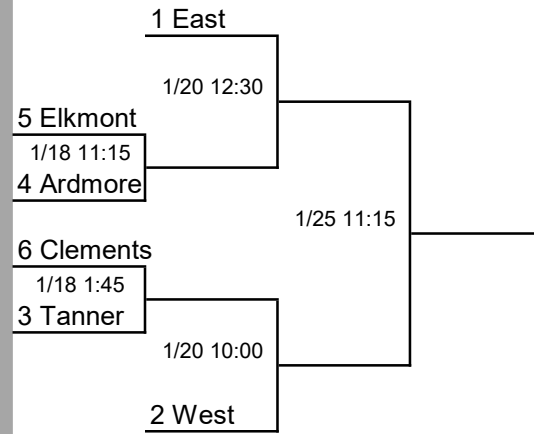

2020 Limestone County Basketball Tournament @ West Limestone
Admission \$5 Daily

Varsity Boys

Junior Varsity Boys

Middle School Boys

Varsity Girls

Junior Varsity Girls

Middle School Girls

Tournament Notes:

Pass Gate will be located on south end of the gym opposite end of the admission gate and lobby.

Admission Gates will be located on north end lobby and the south end near the AG building.

Highest seeded team will wear "light" jerseys. Lowest seeded team will wear "dark" jerseys.

Home team will sit on home bench and warm up on concession stand end.

Home team cheerleaders will sit on end near home team bench.

Visiting team cheerleaders will sit on end straight across from the home cheerleaders.