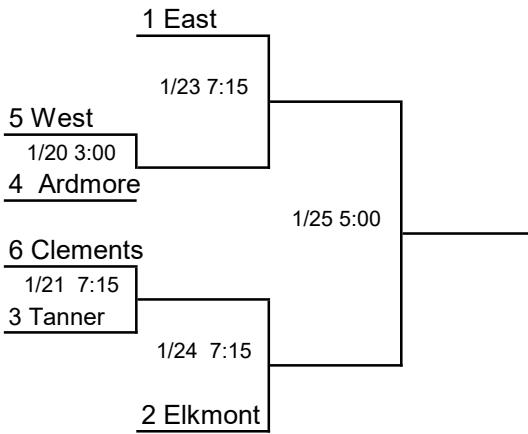

2020 Limestone County Basketball Tournament @ West Limestone
Admission \$5 Daily

Varsity Boys

Junior Varsity Boys

Middle School Boys

Varsity Girls

Junior Varsity Girls

Middle School Girls

Tournament Notes:

Pass Gate will be located on south end of the gym opposite end of the admission gate and lobby.

Admission Gates will be located on north end lobby and the south end near the AG building.

Highest seeded team will wear "light" jerseys. Lowest seeded team will wear "dark" jerseys.

Home team will sit on home bench and warm up on concession stand end.

Home team cheerleaders will sit on end near home team bench.

Visiting team cheerleaders will sit on end straight across from the home cheerleaders.