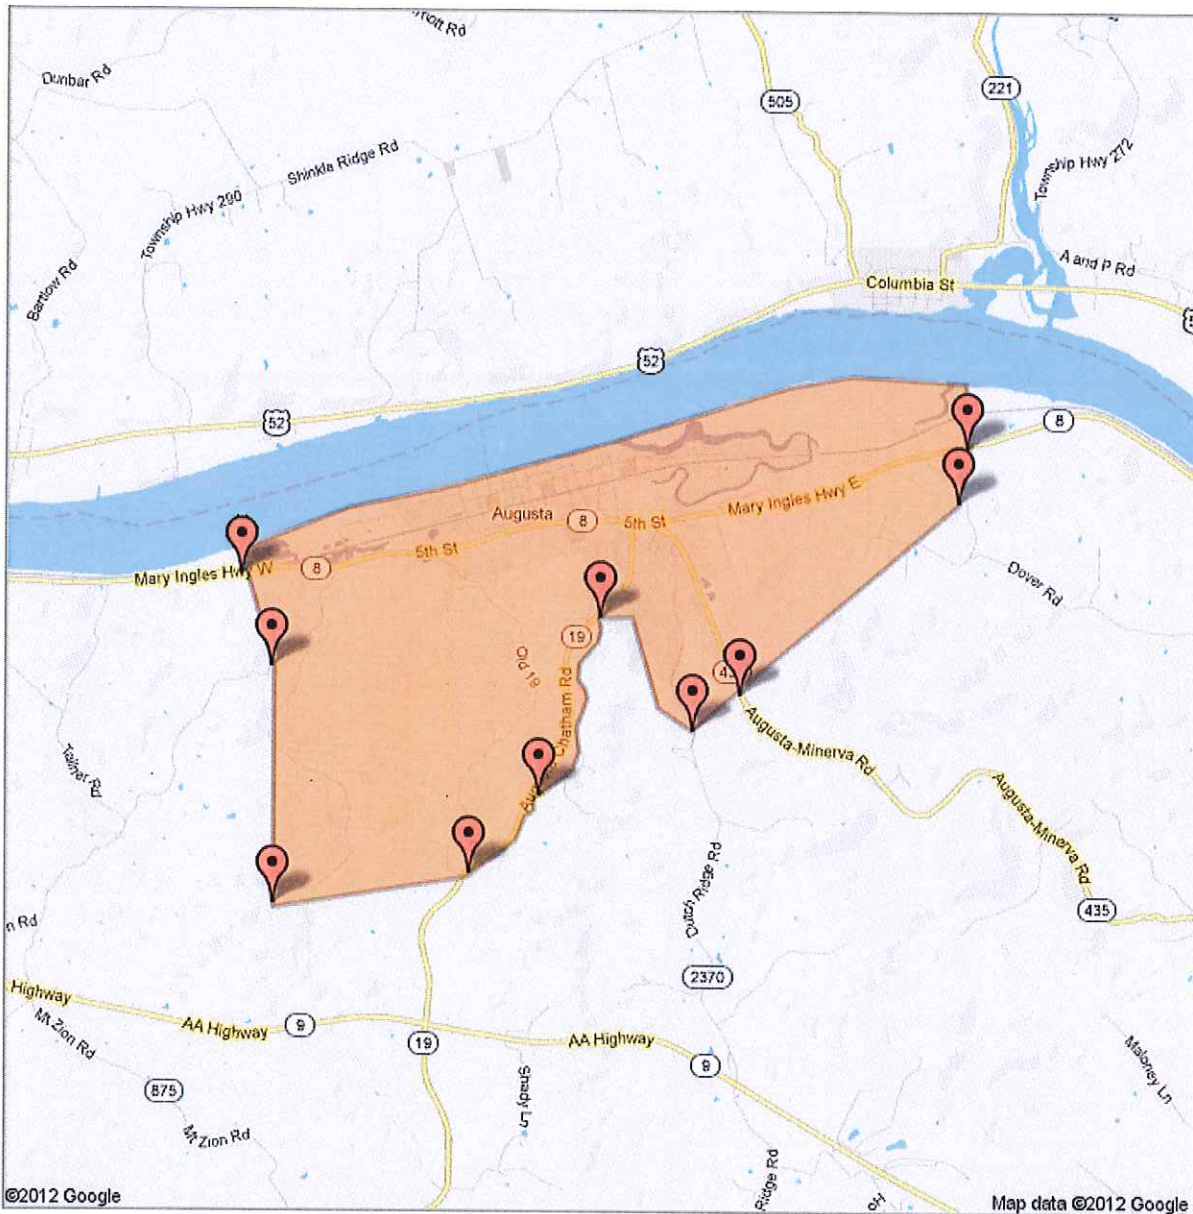

Get Google Maps on your phone
Text the word "GMAPS" to 466453

Augusta Boundaries

- East to West on Rt. 8 - 4.5 miles
- Augusta - Berlin Rd. - .7 miles
- Turtle Creek - all
- Old 19 - all
- New 19 - 2.2 miles
- East Augusta - Chatham Rd. - right side only
- Dutch Ridge - 1.1 miles
- Augusta - Minerva Rd. - 1 mile
- Dover Rd. - .3 miles

Unlisted · 0 views
Created on Oct 19 · By · Updated 2 minutes ago

 End Turtle Creek

Augusta Independent School Boundaries

East to West on Rt. 8 - 4.5 miles

Augusta - Berlin Rd. - .7 miles

Old 19 – both sides going south until address 551 then right side to New 19

New 19 – right side southbound until Old 19 (except Sexton Farm)

East Augusta - Chatham Rd. - right side only

Dutch Ridge - 1.1 miles

Augusta - Minerva Rd. - 1 mile

Dover Rd. - .3 miles