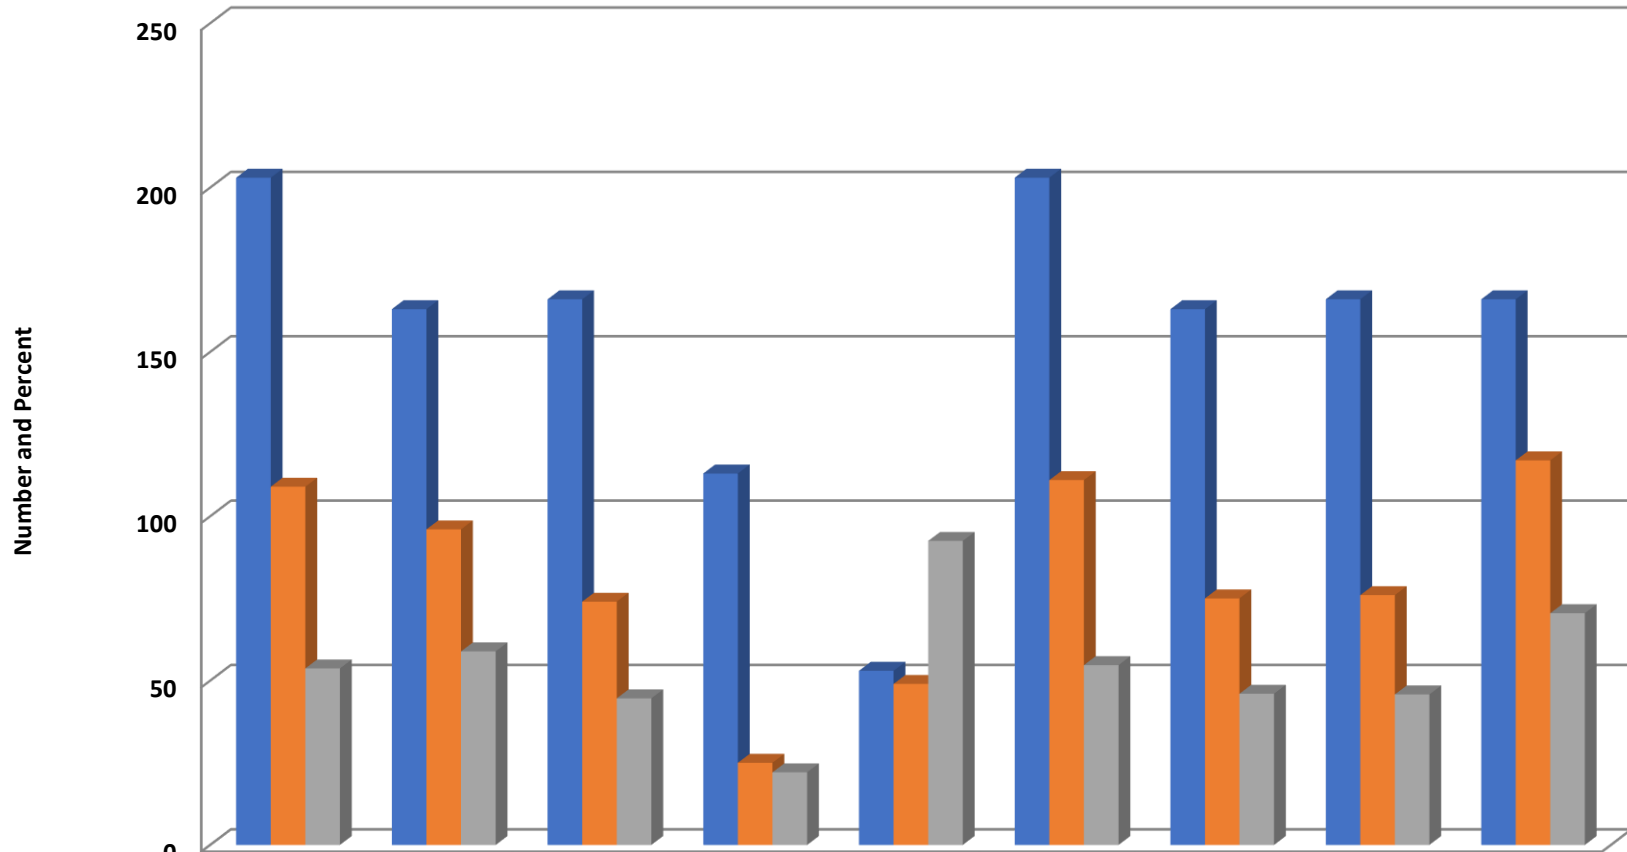

Southwestern Randolph Middle School 2018-2019 Math, Reading, Science, and Math I GLP

	MA06 ALL	MA07 ALL	MA08 ALL	MA08 SEP	M1 SEP	RD06 ALL	RD07 ALL	RD08 ALL	SC08 ALL
denominator	203	163	166	113	53	203	163	166	166
numerator	109	96	74	25	49	111	75	76	117
percent	53.7	58.9	44.6	22.1	92.5	54.7	46.0	45.8	70.5