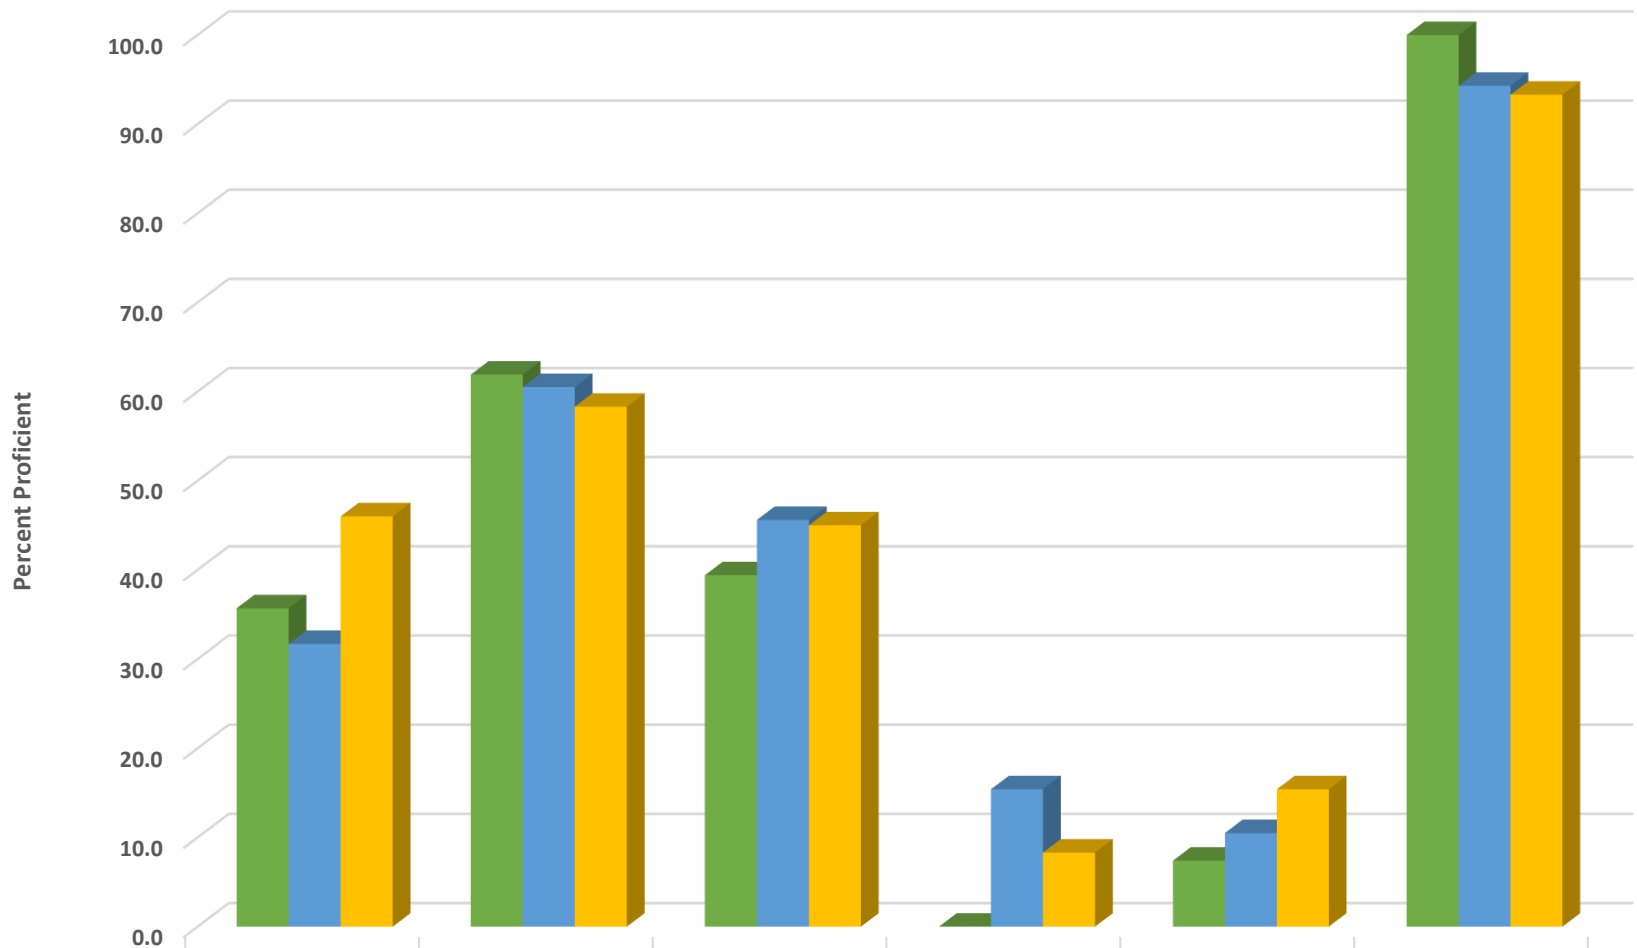

Southwestern Randolph Middle Grade 6 ELA/Reading Percent Proficient by Subgroups

	HISP	WHITE	EDS	LEP/ELS	SWD	AIG
2017 prof pct	35.7	61.9	39.4	0.0	7.4	100.0
2018 prof pct	31.7	60.5	45.6	15.4	10.5	94.3
2019 prof pct	46.0	58.3	45.0	8.3	15.4	93.3