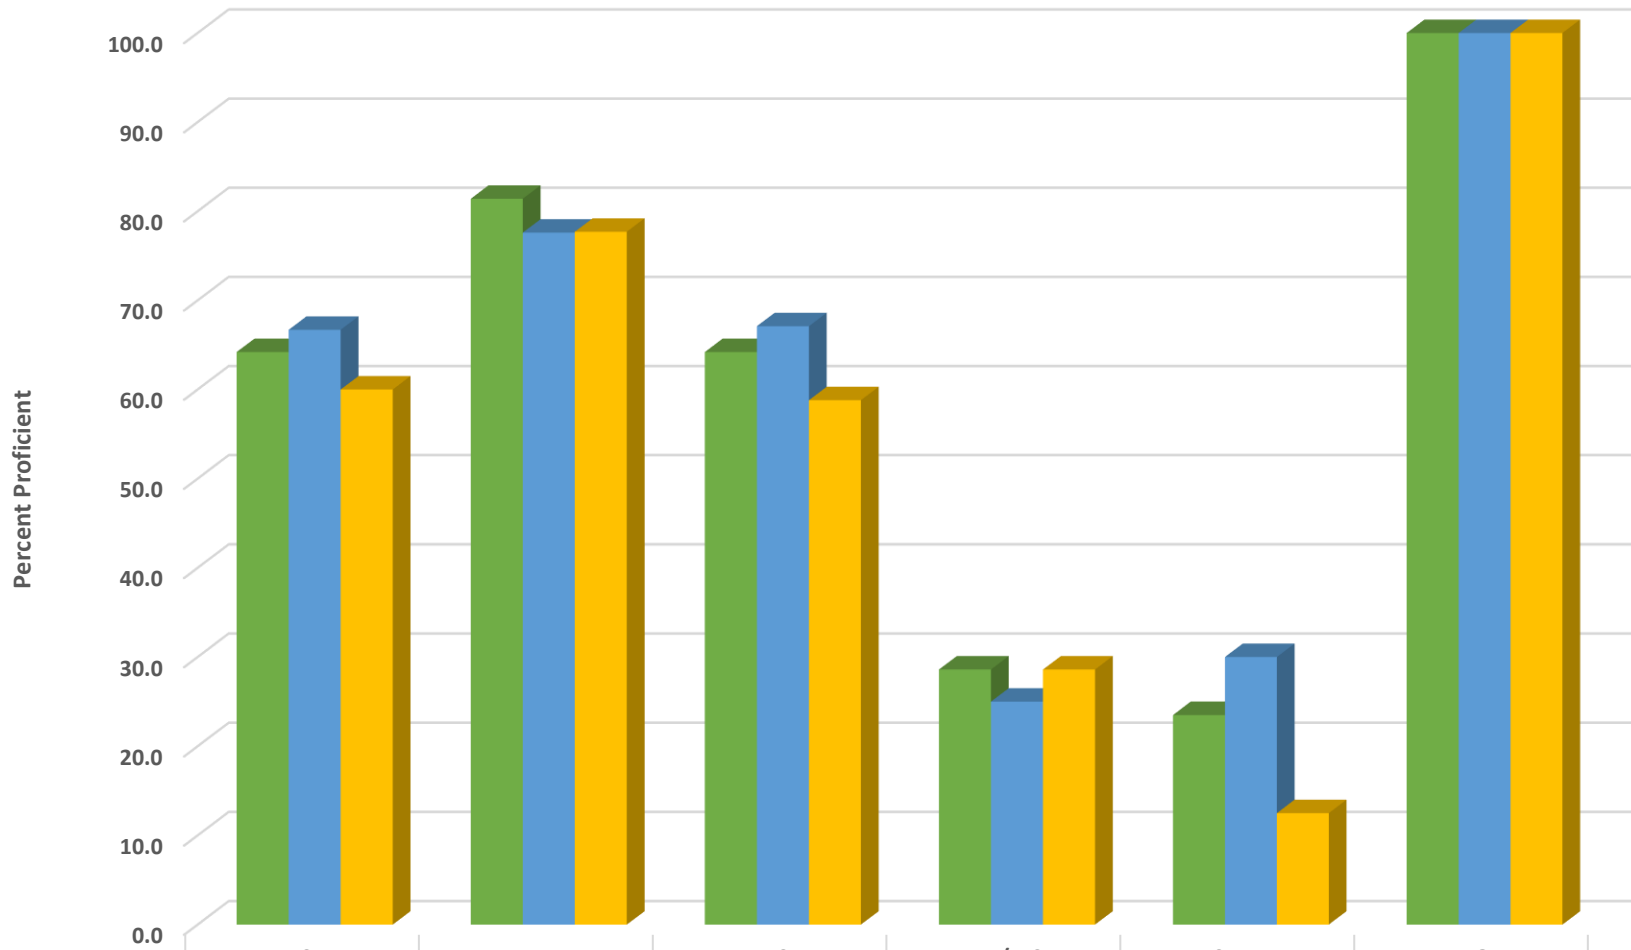

Southwestern Randolph Middle Grade 8 Science Percent Proficient by Subgroups

	HISP	WHITE	EDS	LEP/ELS	SWD	AIG
2017 prof pct	64.2	81.4	64.2	28.6	23.5	100.0
2018 prof pct	66.7	77.6	67.1	25.0	30.0	100.0
2019 prof pct	60.0	77.7	58.8	28.6	12.5	100.0