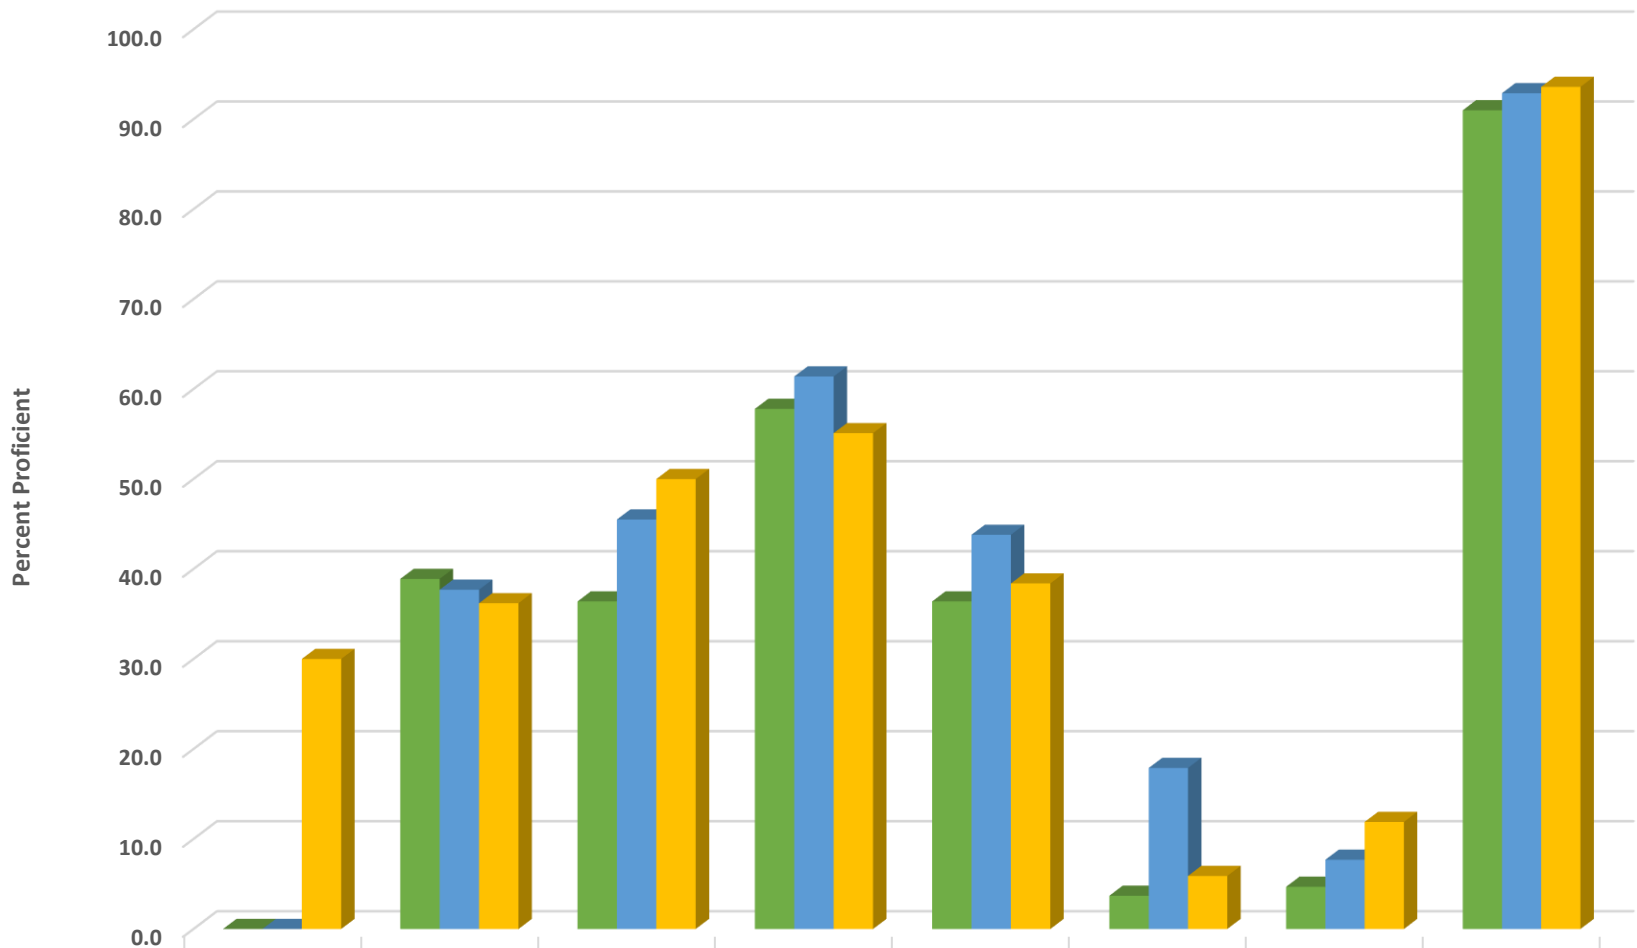

Southwestern Randolph Middle Grades 6-8 ELA/Reading Percent Proficient by Subgroups

	BLCK	HISP	MULT	WHITE	EDS	LEP/ELS	SWD	AIG
2017 prof pct	0.0	38.9	36.4	57.8	36.4	3.7	4.7	91.0
2018 prof pct	0.0	37.7	45.5	61.4	43.8	17.9	7.7	92.9
2019 prof pct	30.0	36.2	50.0	55.1	38.4	5.9	11.9	93.6