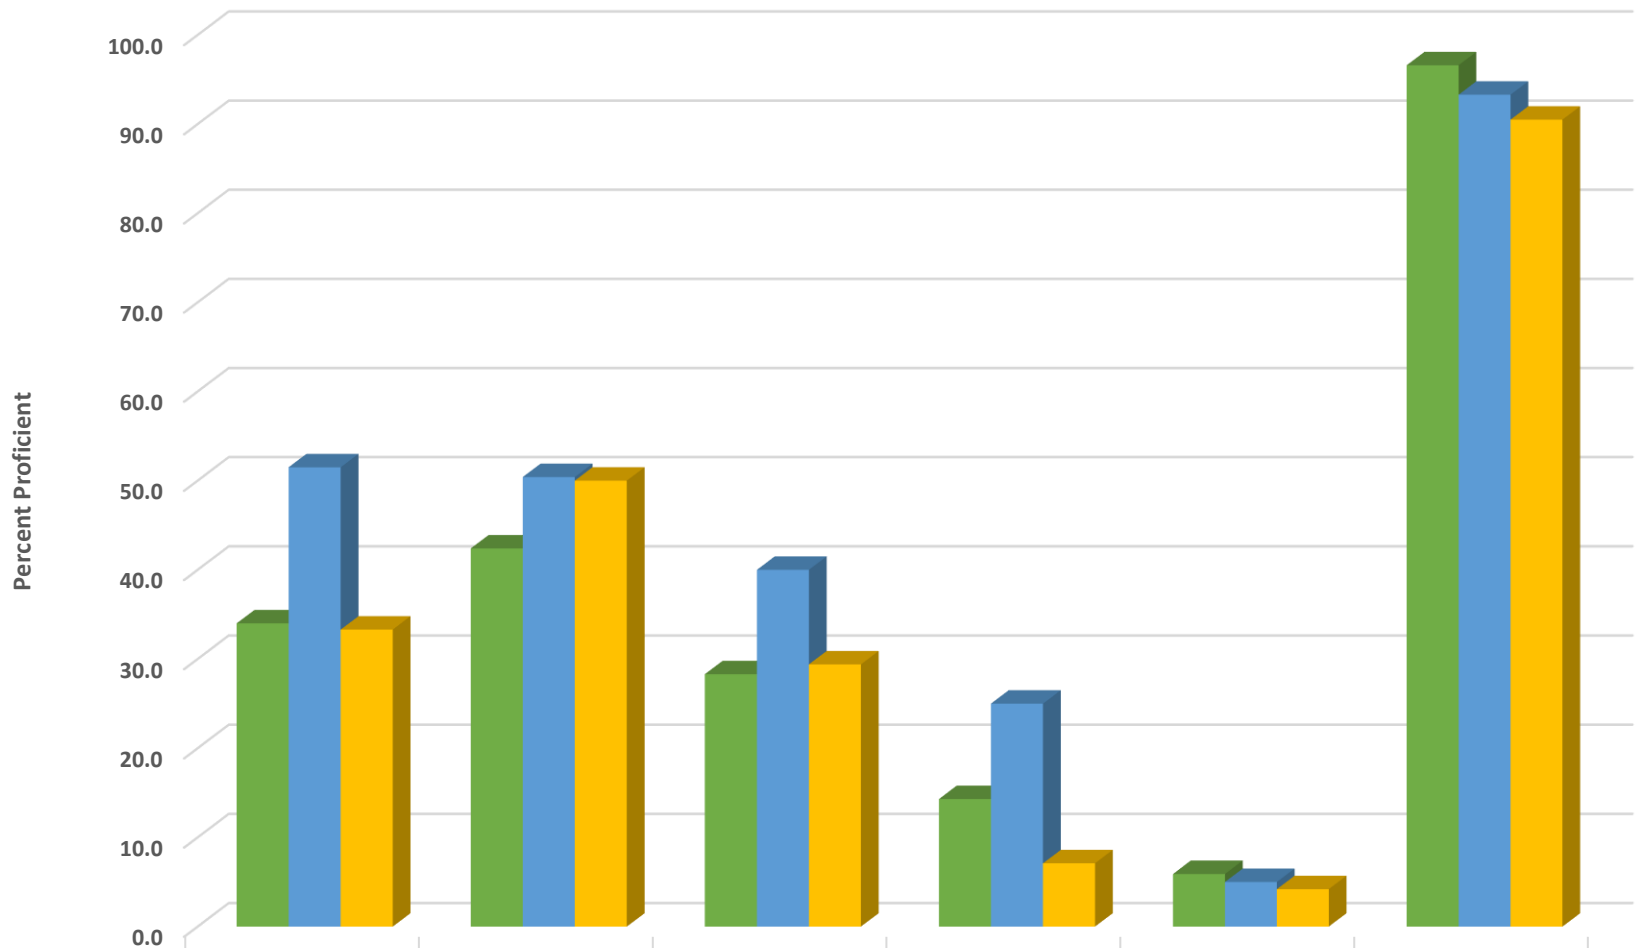

Southwestern Randolph Middle Grade 8 Math Percent Proficient by Subgroups

	HISP	WHITE	EDS	LEP/ELS	SWD	AIG
2017 prof pct	34.0	42.4	28.3	14.3	5.9	96.6
2018 prof pct	51.5	50.4	40.0	25.0	5.0	93.3
2019 prof pct	33.3	50.0	29.4	7.1	4.2	90.5