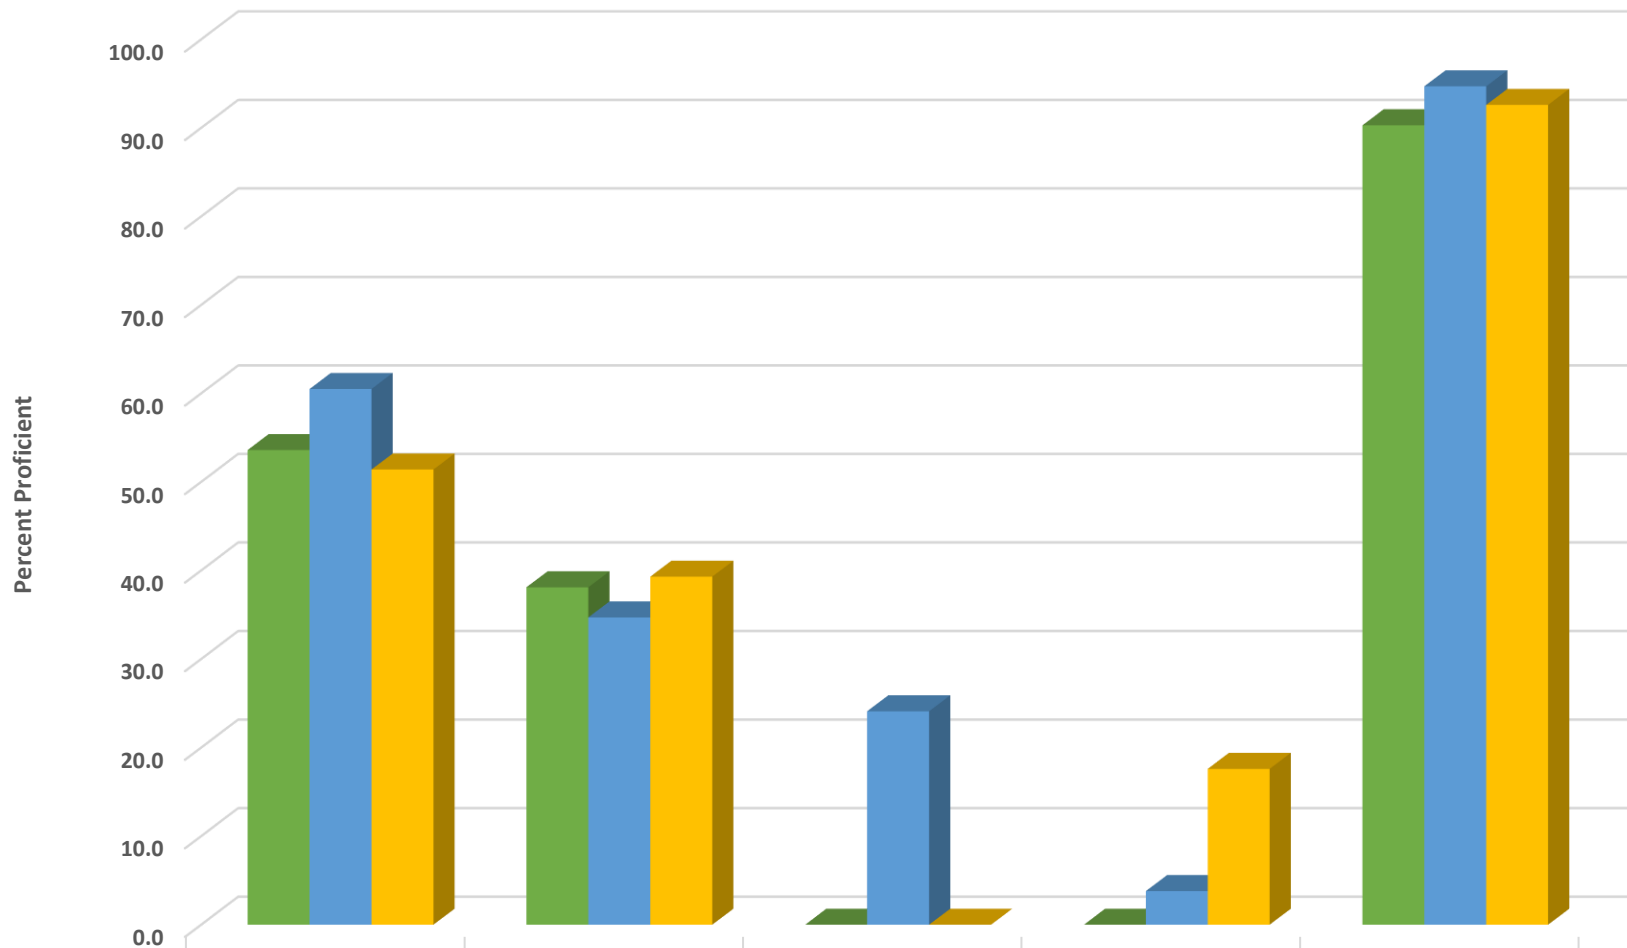

Southwestern Randolph Middle Grade 7 ELA/Reading Percent Proficient by Subgroups

	WHITE	EDS	LEP/ELS	SWD	AIG
2017 prof pct	53.6	38.1	0.0	0.0	90.3
2018 prof pct	60.5	34.7	24.1	3.8	94.7
2019 prof pct	51.4	39.3	0.0	17.6	92.6