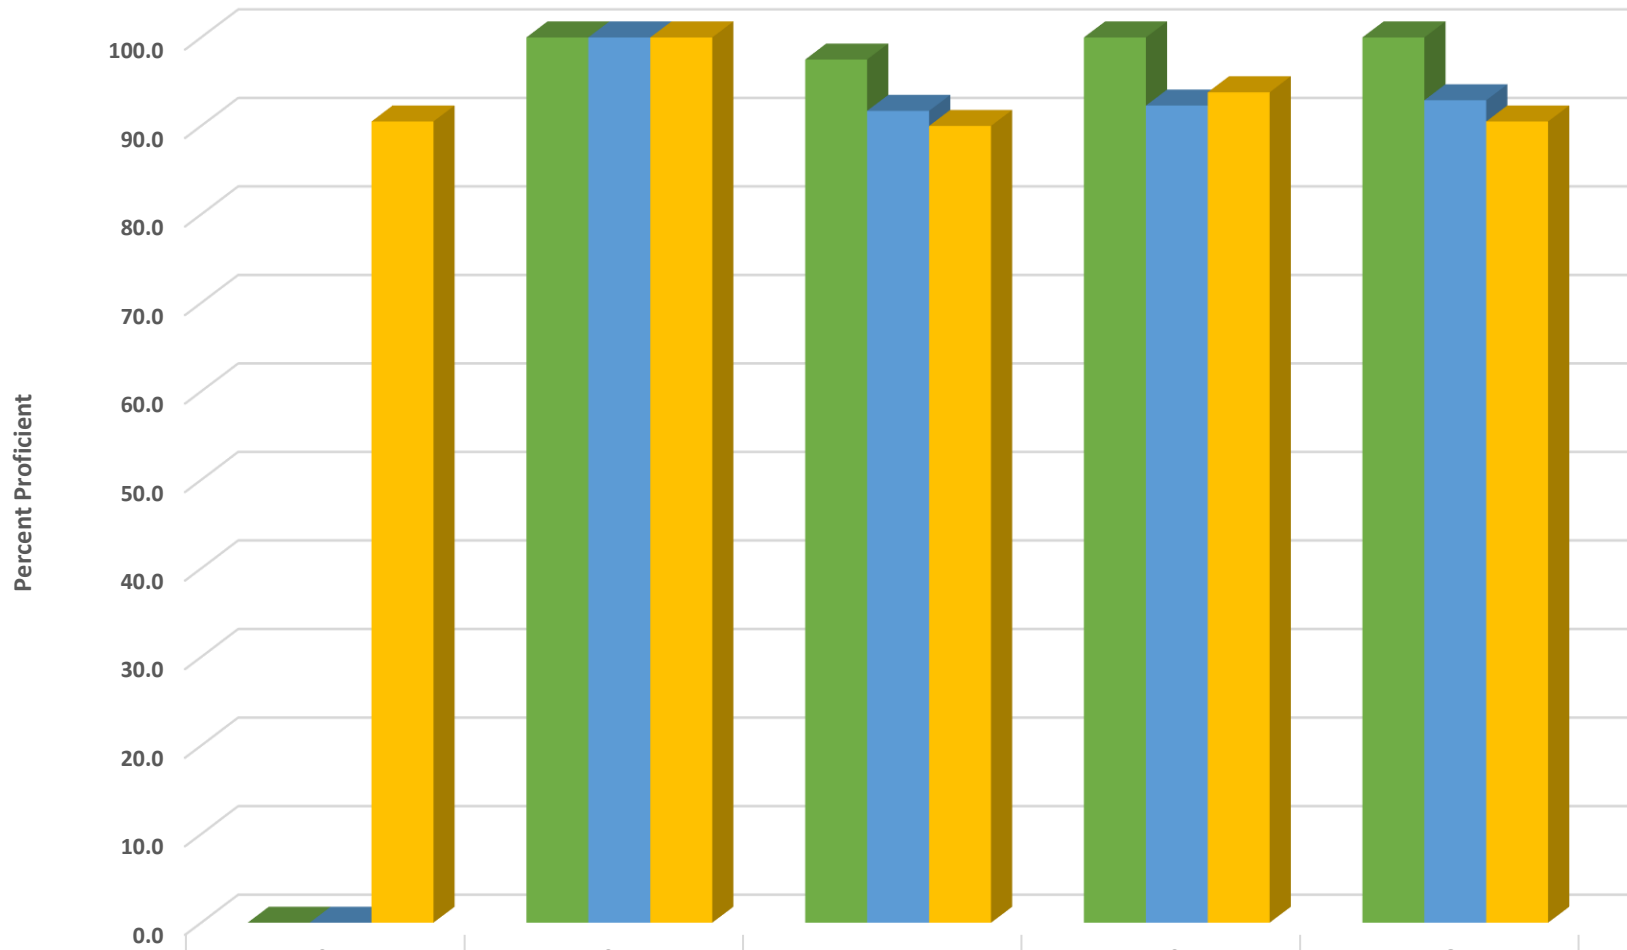

Southwestern Randolph Middle NC Math I Percent Proficient by Subgroups

	ASIA	HISP	WHITE	EDS	AIG
2017 prof pct	0.0	100.0	97.5	100.0	100.0
2018 prof pct	0.0	100.0	91.7	92.3	92.9
2019 prof pct	90.5	100.0	90.0	93.8	90.5