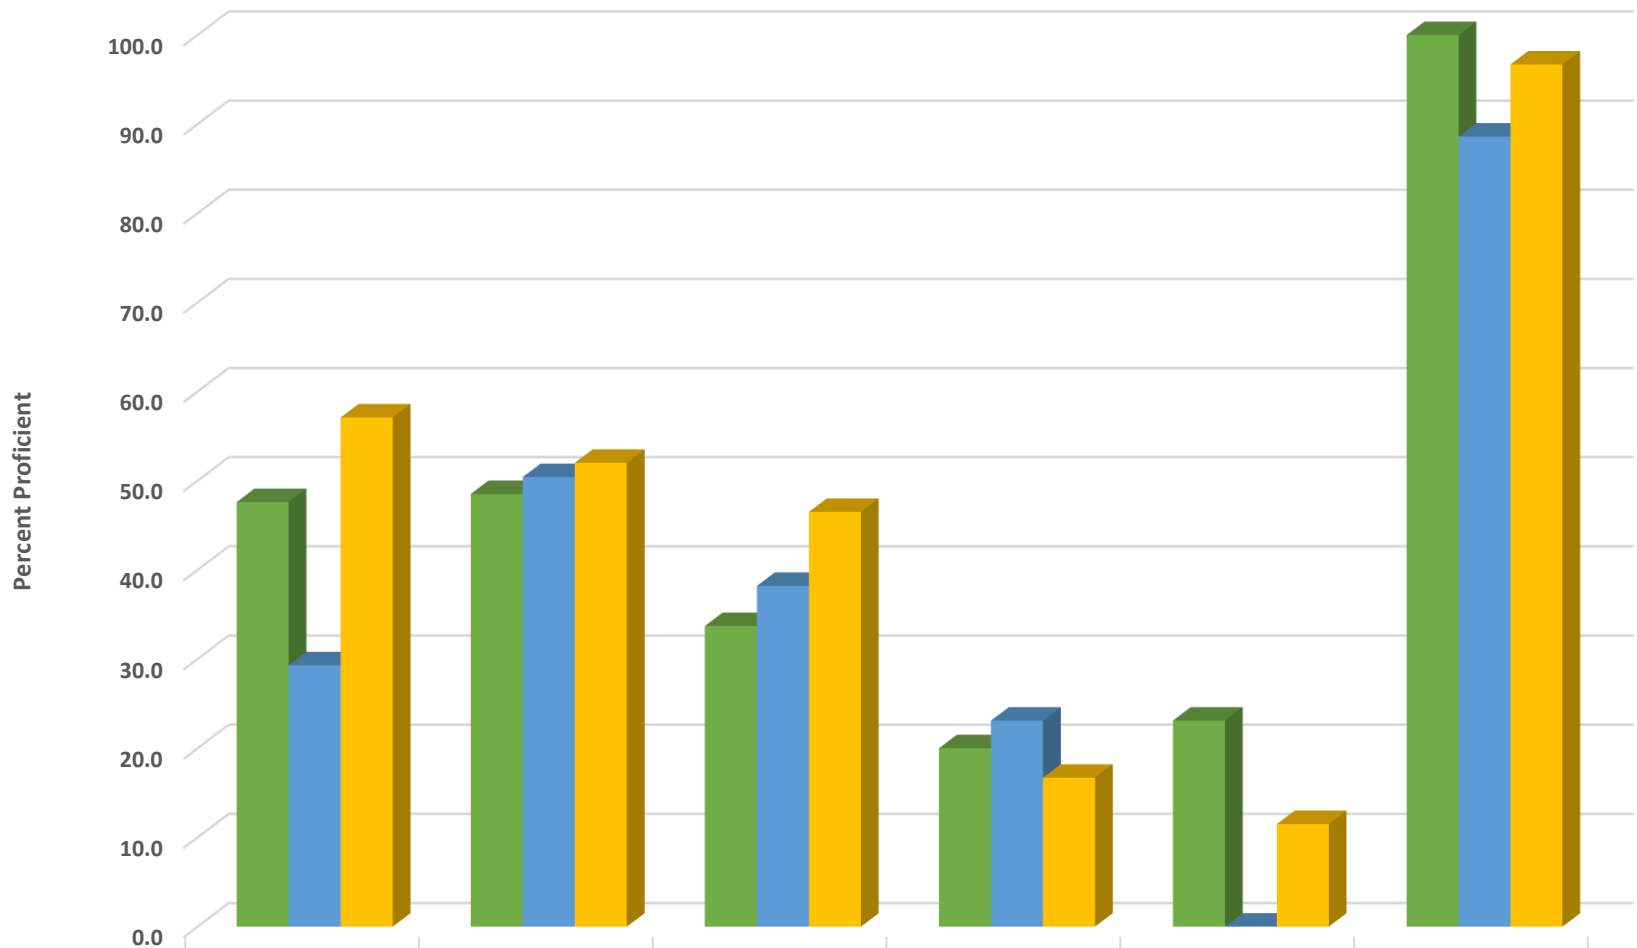

Southwestern Randolph Middle Grade 6 Math Percent Proficient by Subgroups

■ 2017 prof pct	HISP	WHITE	EDS	LEP/ELS	SWD	AIG
	47.6	48.5	33.7	20.0	23.1	100.0
■ 2018 prof pct	29.3	50.4	38.2	23.1	0.0	88.6
■ 2019 prof pct	57.1	52.0	46.5	16.7	11.5	96.7