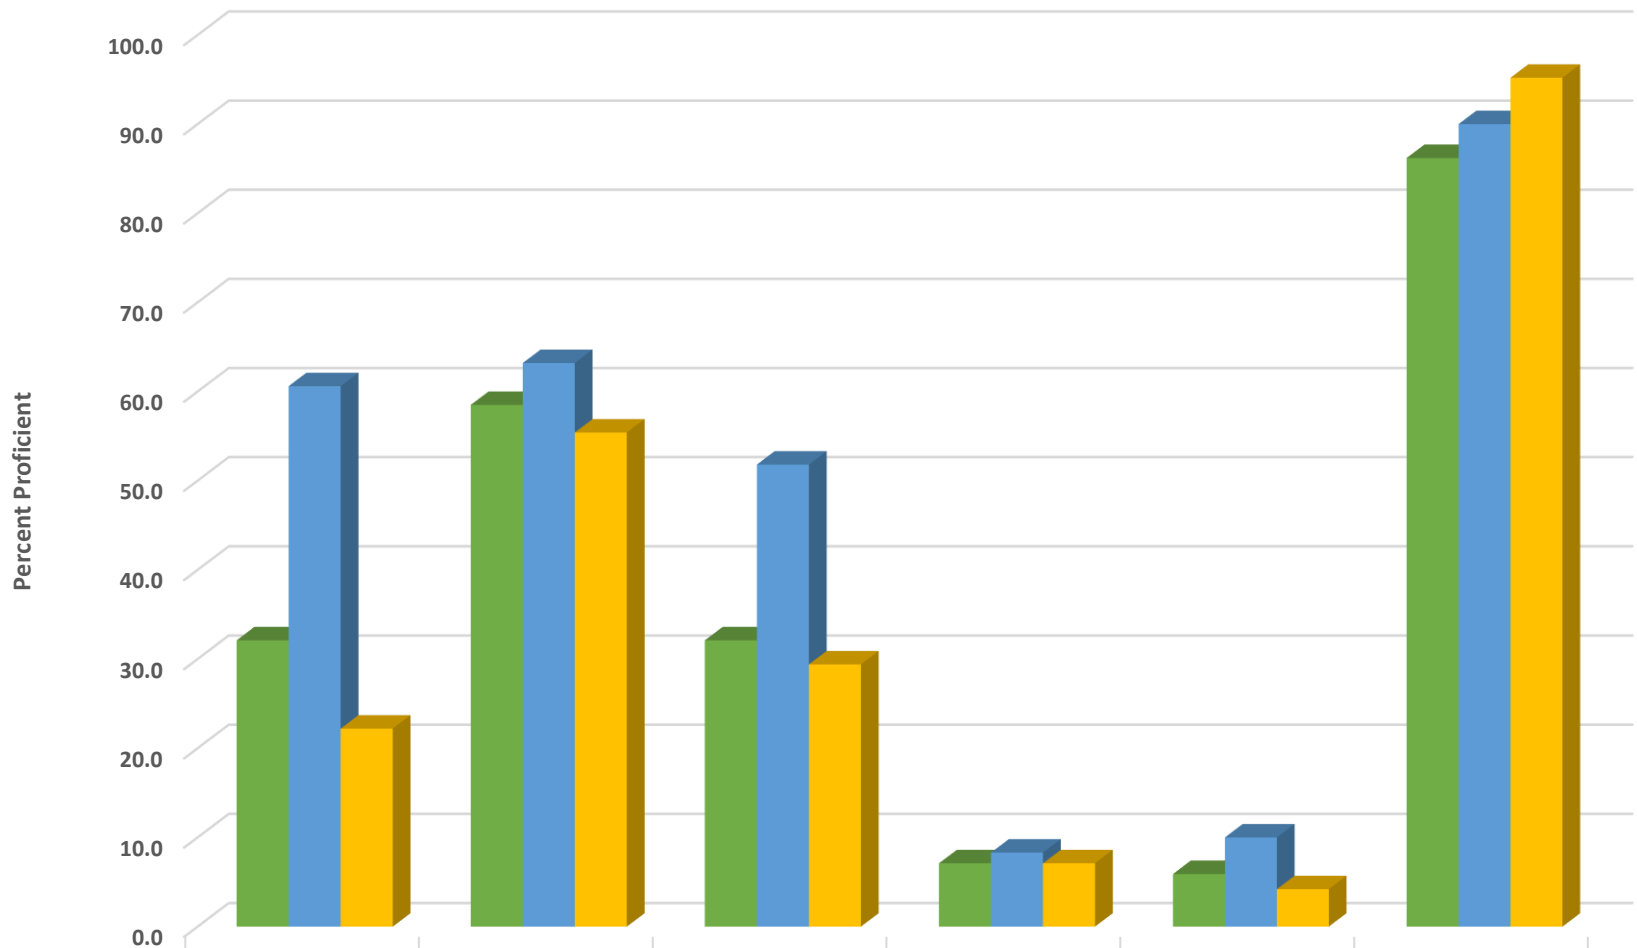

Southwestern Randolph Middle Grade 8 ELA/Reading Percent Proficient by Subgroups

■	2017 prof pct	32.1	58.5	32.1	7.1	5.9	86.2
■	2018 prof pct	60.6	63.2	51.8	8.3	10.0	90.0
■	2019 prof pct	22.2	55.4	29.4	7.1	4.2	95.2