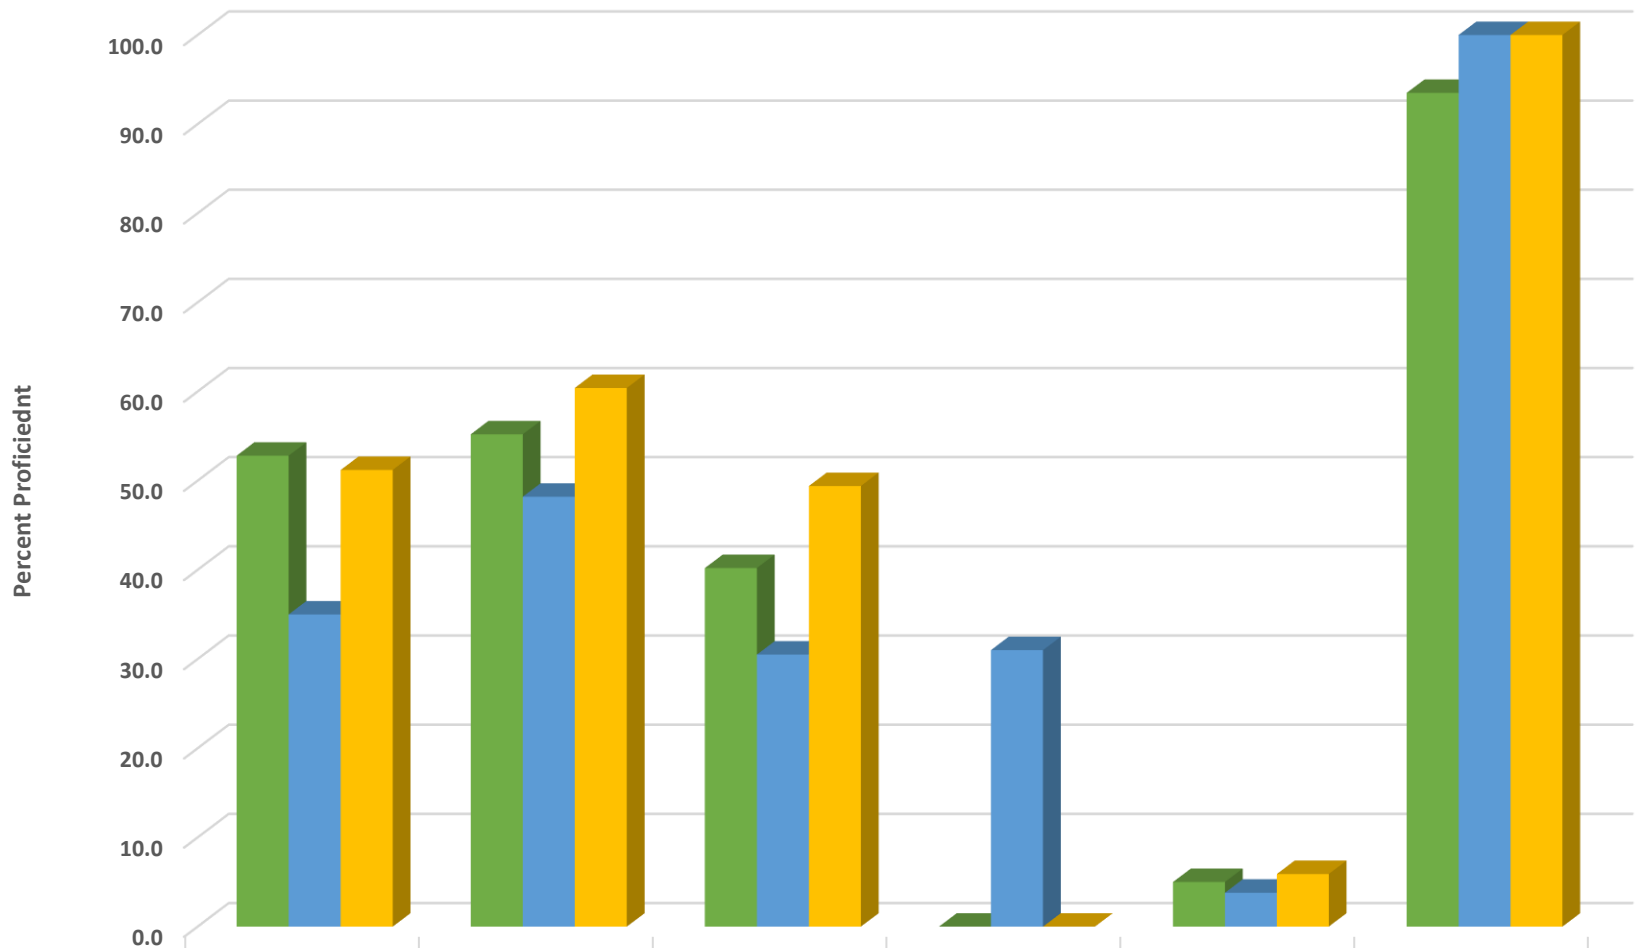

Southwestern Randolph Middle Grade 7 Math Percent Proficient by Subgroups

	HISP	WHITE	EDS	LEP/ELS	SWD	AIG
2017 prof pct	52.8	55.2	40.2	0.0	5.0	93.5
2018 prof pct	35.0	48.2	30.5	31.0	3.8	100.0
2019 prof pct	51.2	60.4	49.4	0.0	5.9	100.0