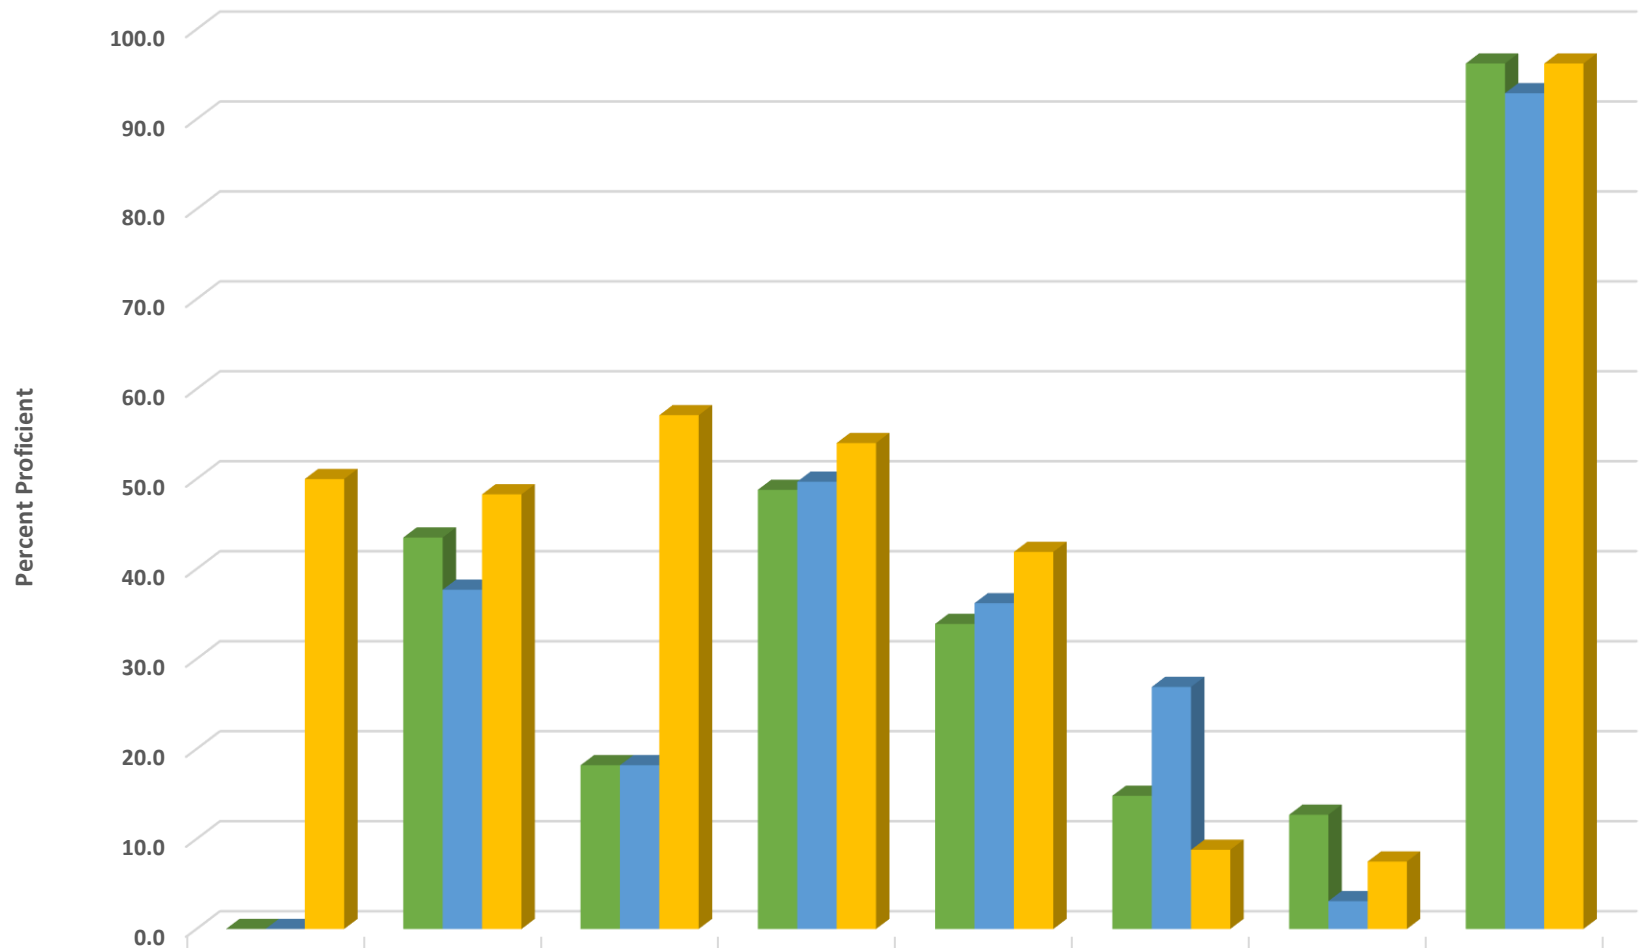

Southwestern Randolph Middle Grades 6-8 Math Percent Proficient by Subgroups

	BLCK	HISP	MULT	WHITE	EDS	LEP/ELS	SWD	AIG
2017 prof pct	0.0	43.5	18.2	48.8	33.9	14.8	12.7	96.2
2018 prof pct	0.0	37.7	18.2	49.7	36.2	26.9	3.1	92.9
2019 prof pct	50.0	48.3	57.1	54.0	41.9	8.8	7.5	96.2