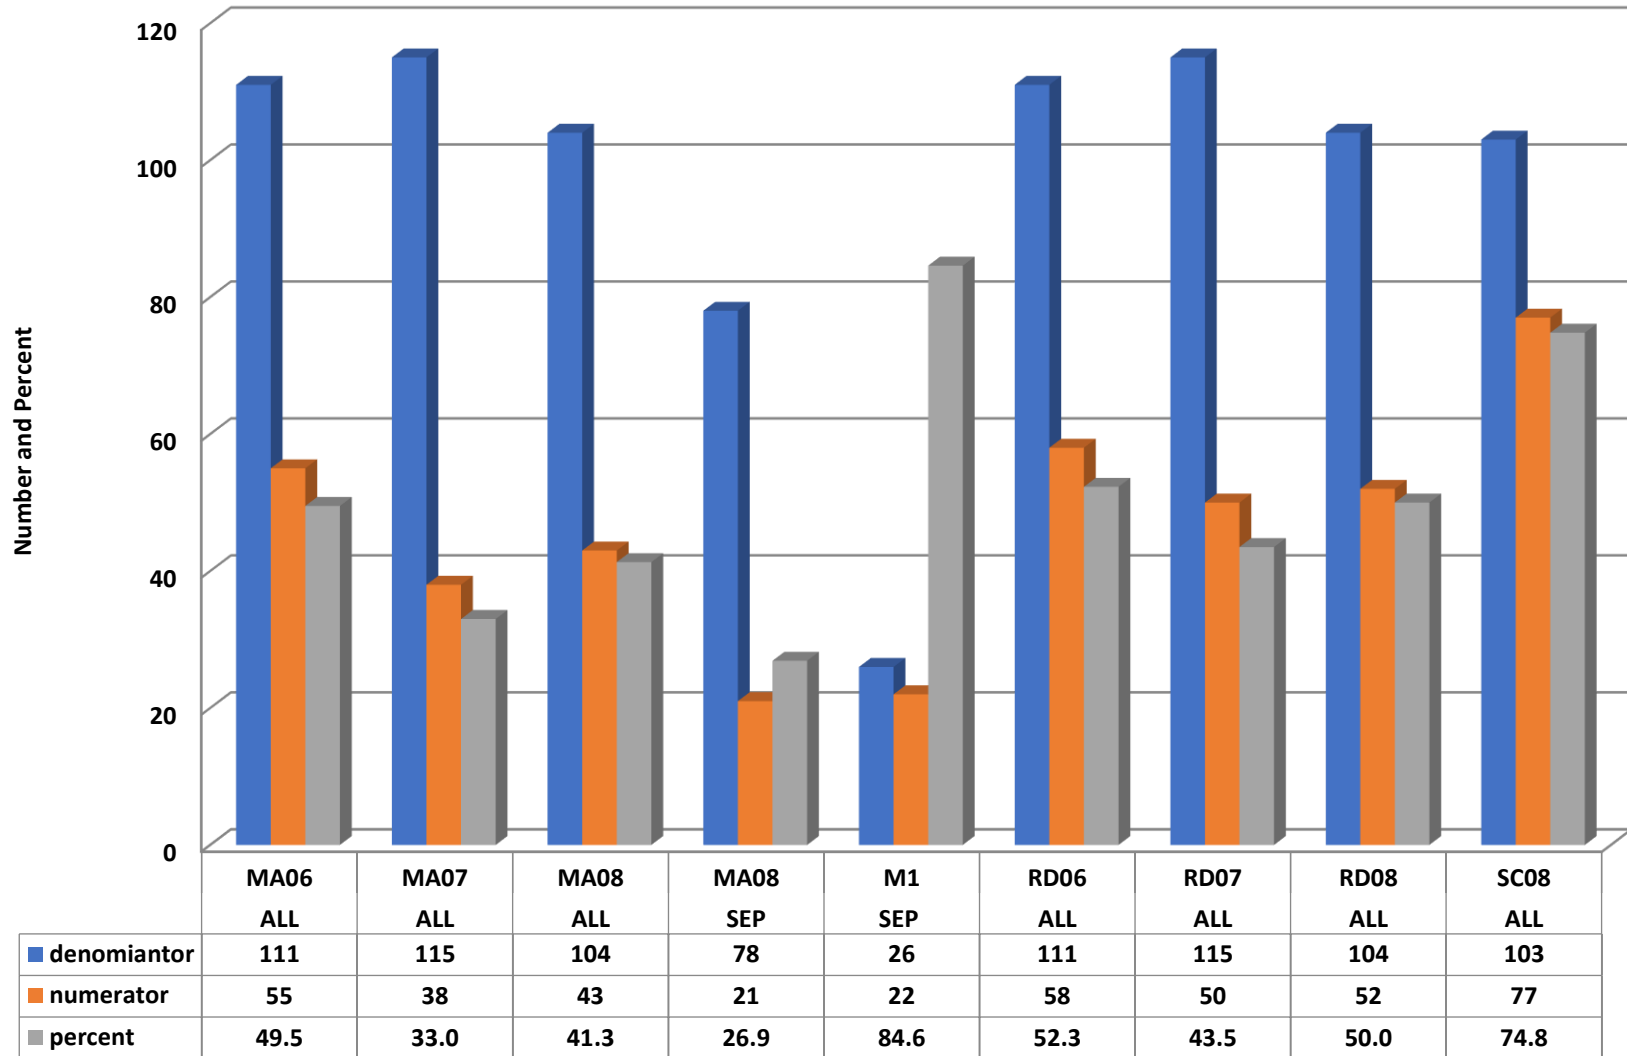

## Uwharrie Ridge 6-12 2018-2019 Middle School Math, Reading, Science, and Math I GLP