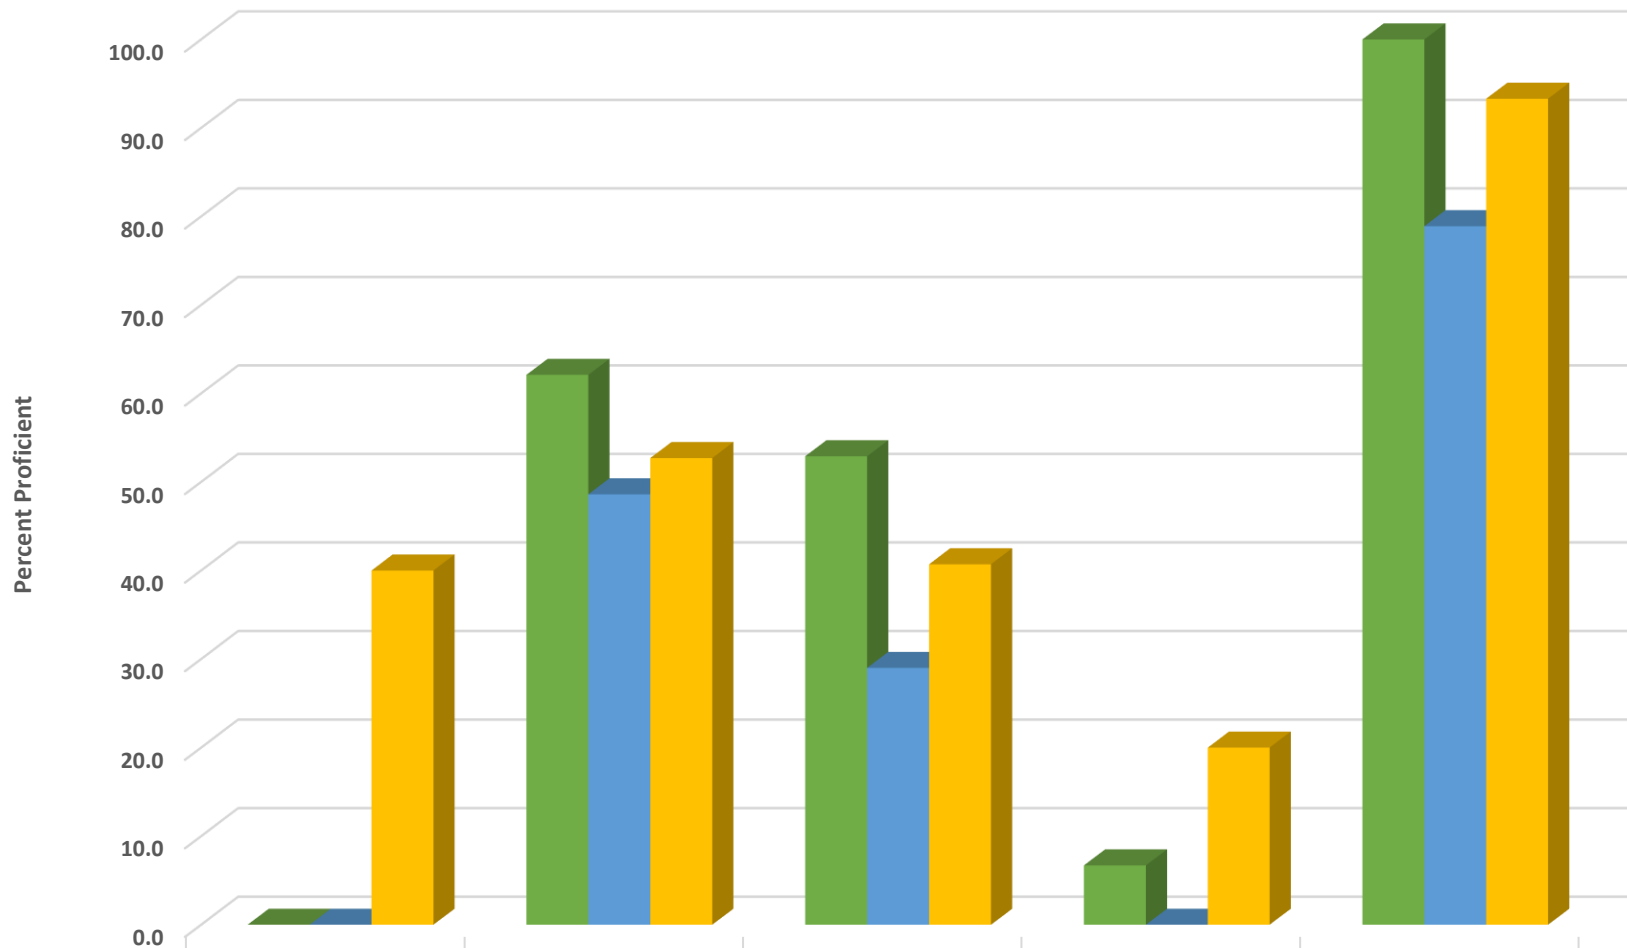

Uwharrie Ridge 6-12 Grade 6 ELA/Reading Percent Proficient by Subgroups

	HISP	WHITE	EDS	SWD	AIG
2017 prof pct	0.0	62.1	52.9	6.7	100.0
2018 prof pct	0.0	48.6	29.0	0.0	78.9
2019 prof pct	40.0	52.7	40.7	20.0	93.3