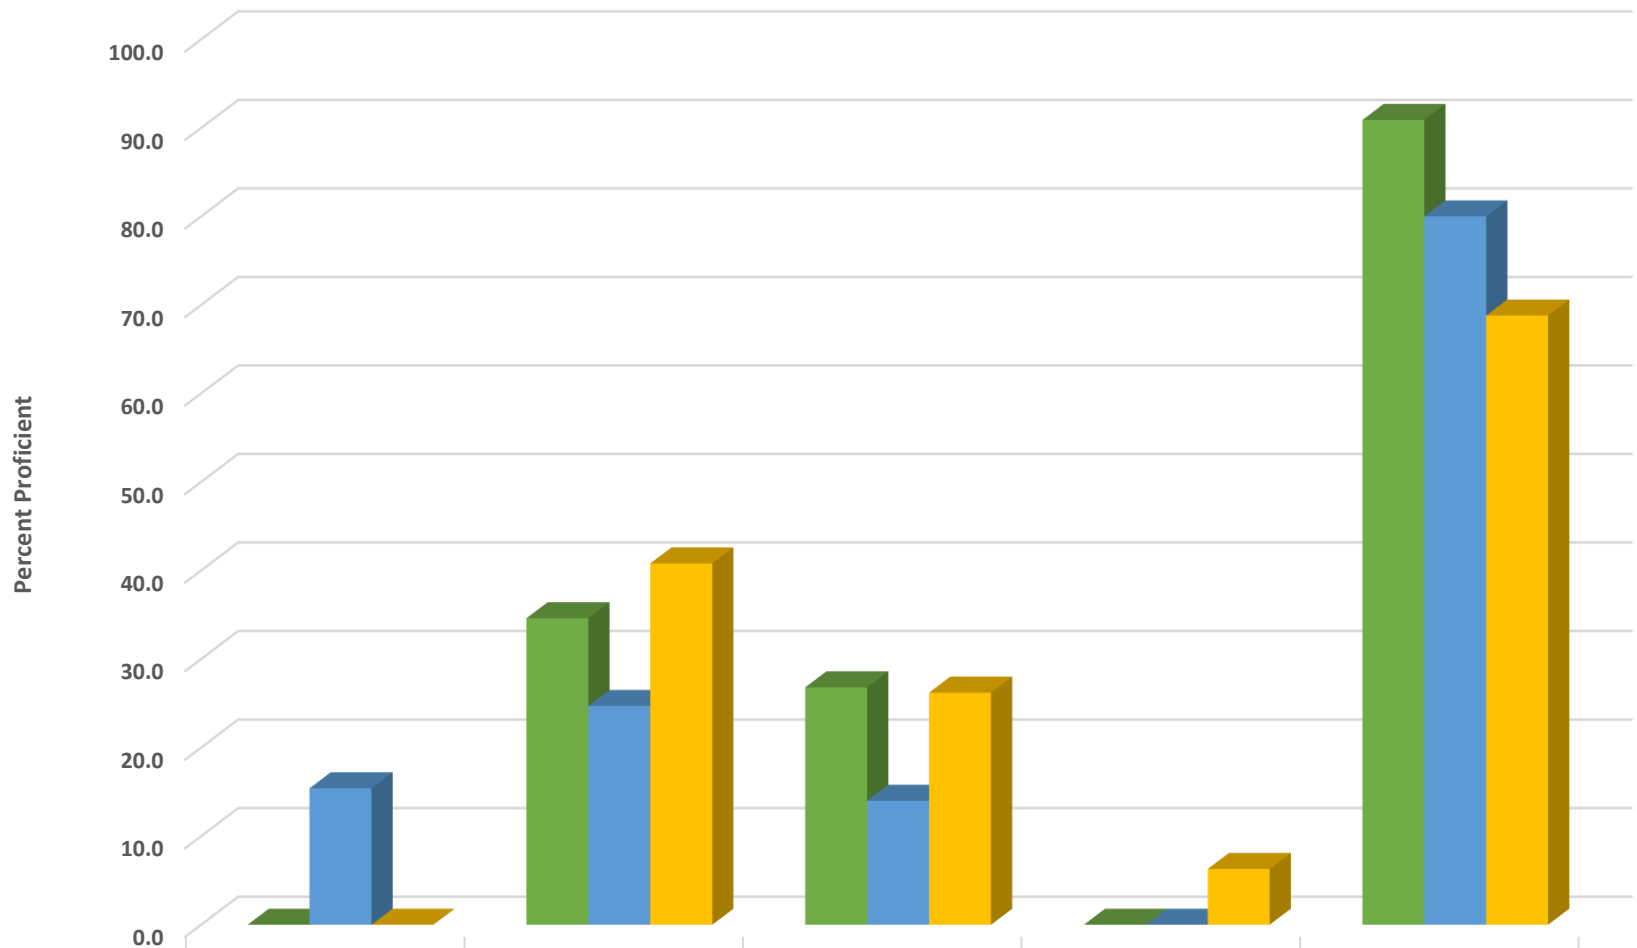

Uwharrie Ridge 6-12 Grade 8 Math Percent Proficient by Subgroups

	HISP	WHITE	EDS	SWD	AIG
2017 prof pct	0.0	34.6	26.8	0.0	90.9
2018 prof pct	15.4	24.7	14.0	0.0	80.0
2019 prof pct	0.0	40.8	26.2	6.3	68.8