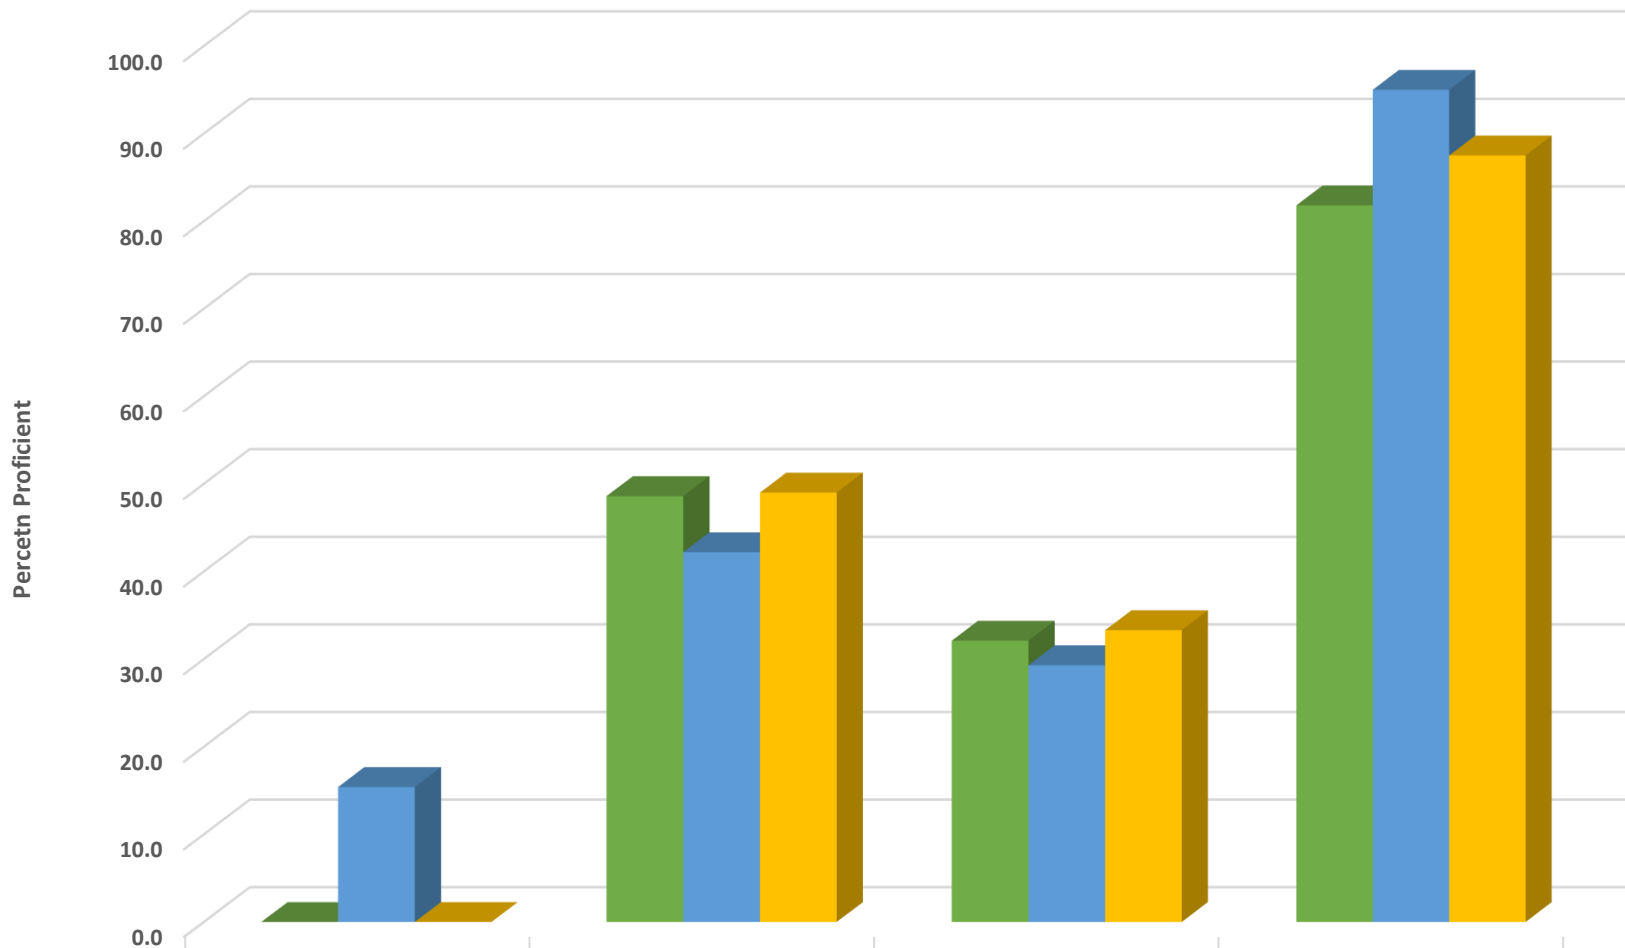

Uwharrie Ridge 6-12 Grade 8 ELA/Reading Percent Proficient by Subgroups

	HISP	WHITE	EDS	AIG
2017 prof pct	0.0	48.6	32.1	81.8
2018 prof pct	15.4	42.2	29.3	95.0
2019 prof pct	0.0	49.0	33.3	87.5