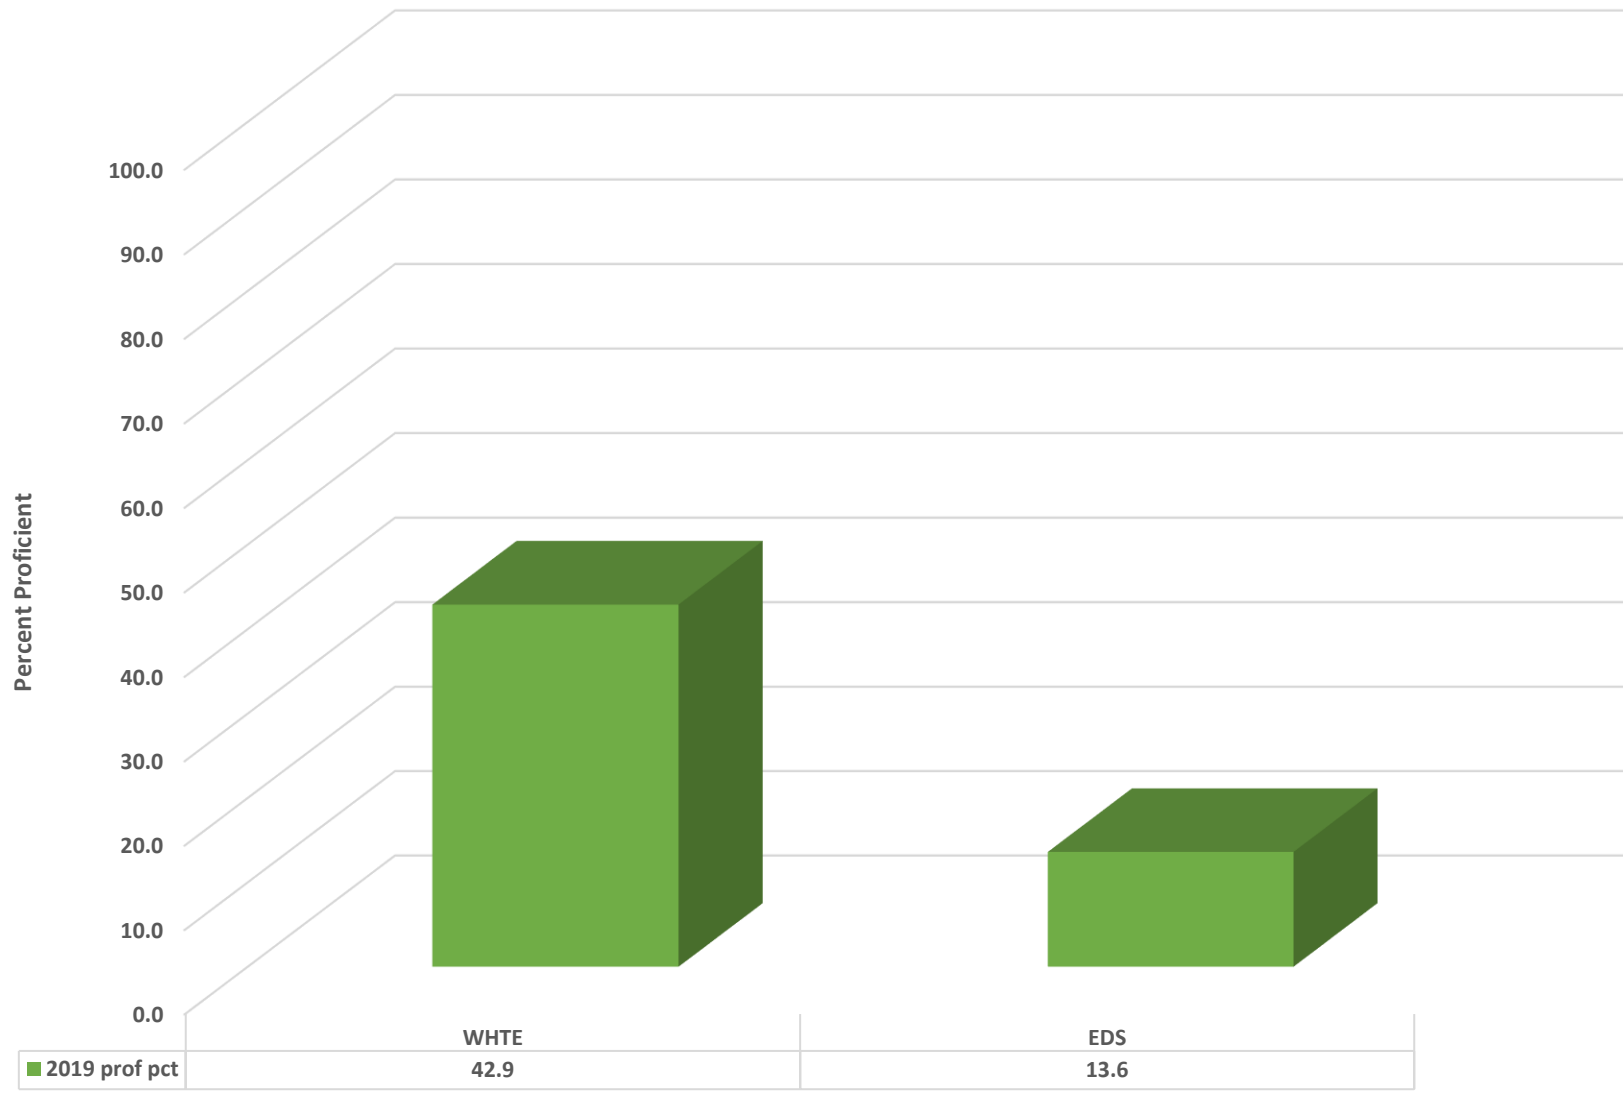

Uwharrie Ridge 6-12 English II Percent Proficient by Subgroups