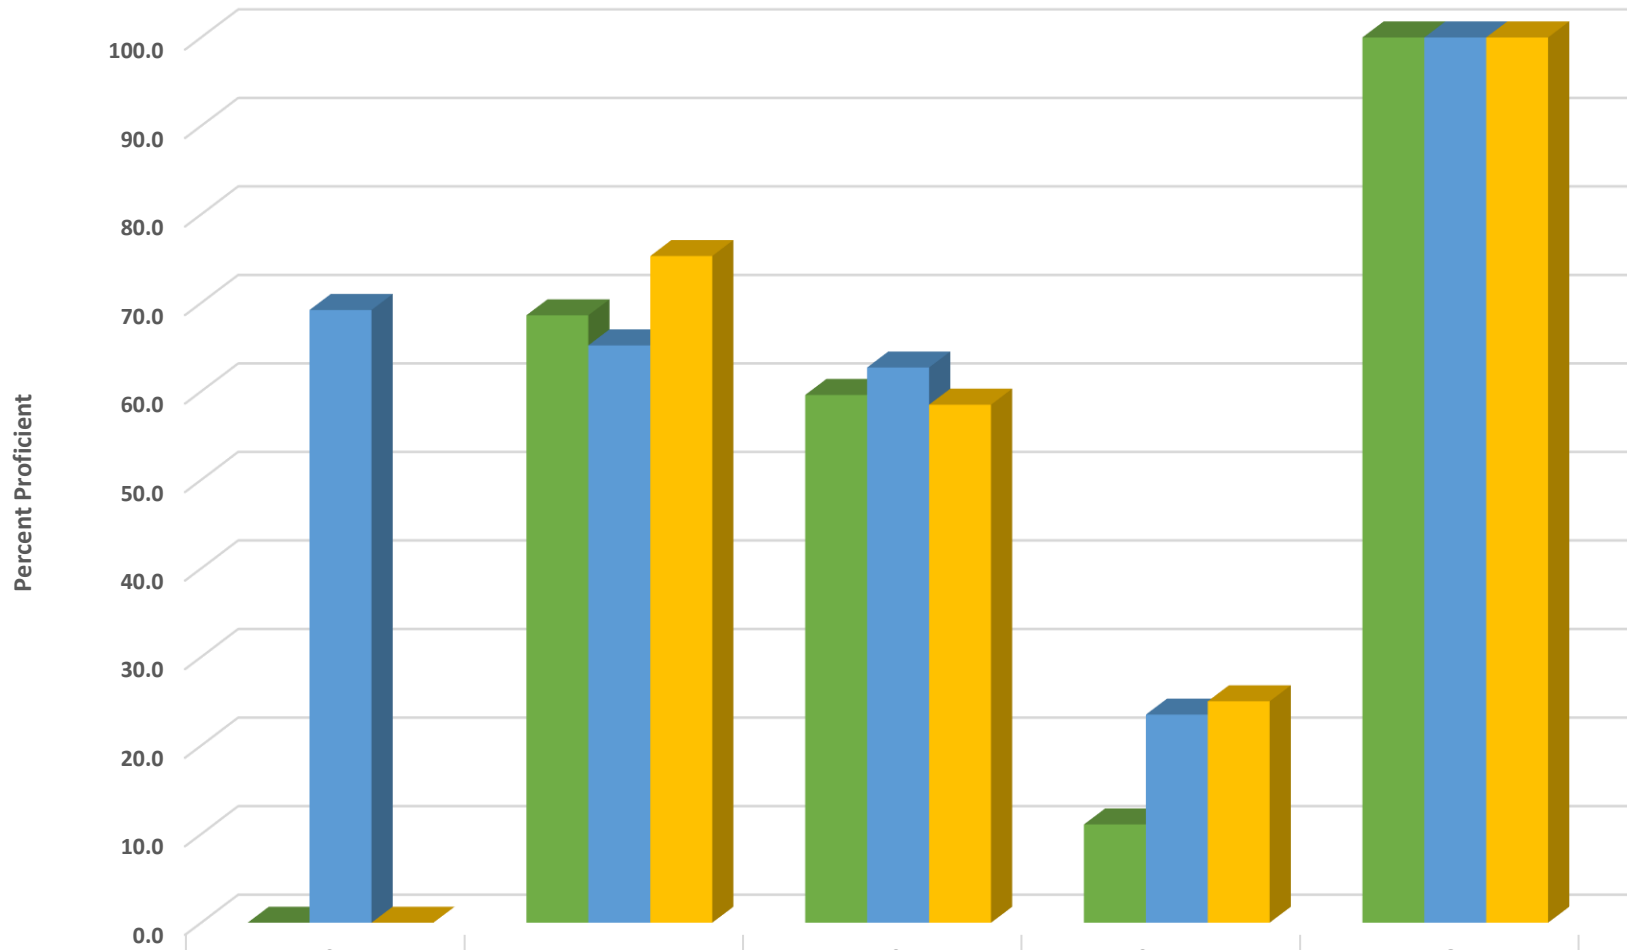

Uwharrie Ridge 6-12 Grade 8 Science Percent Proficient by Subgroups

	HISP	WHITE	EDS	SWD	AIG
2017 prof pct	0.0	68.6	59.6	11.1	100.0
2018 prof pct	69.2	65.2	62.7	23.5	100.0
2019 prof pct	0.0	75.3	58.5	25.0	100.0