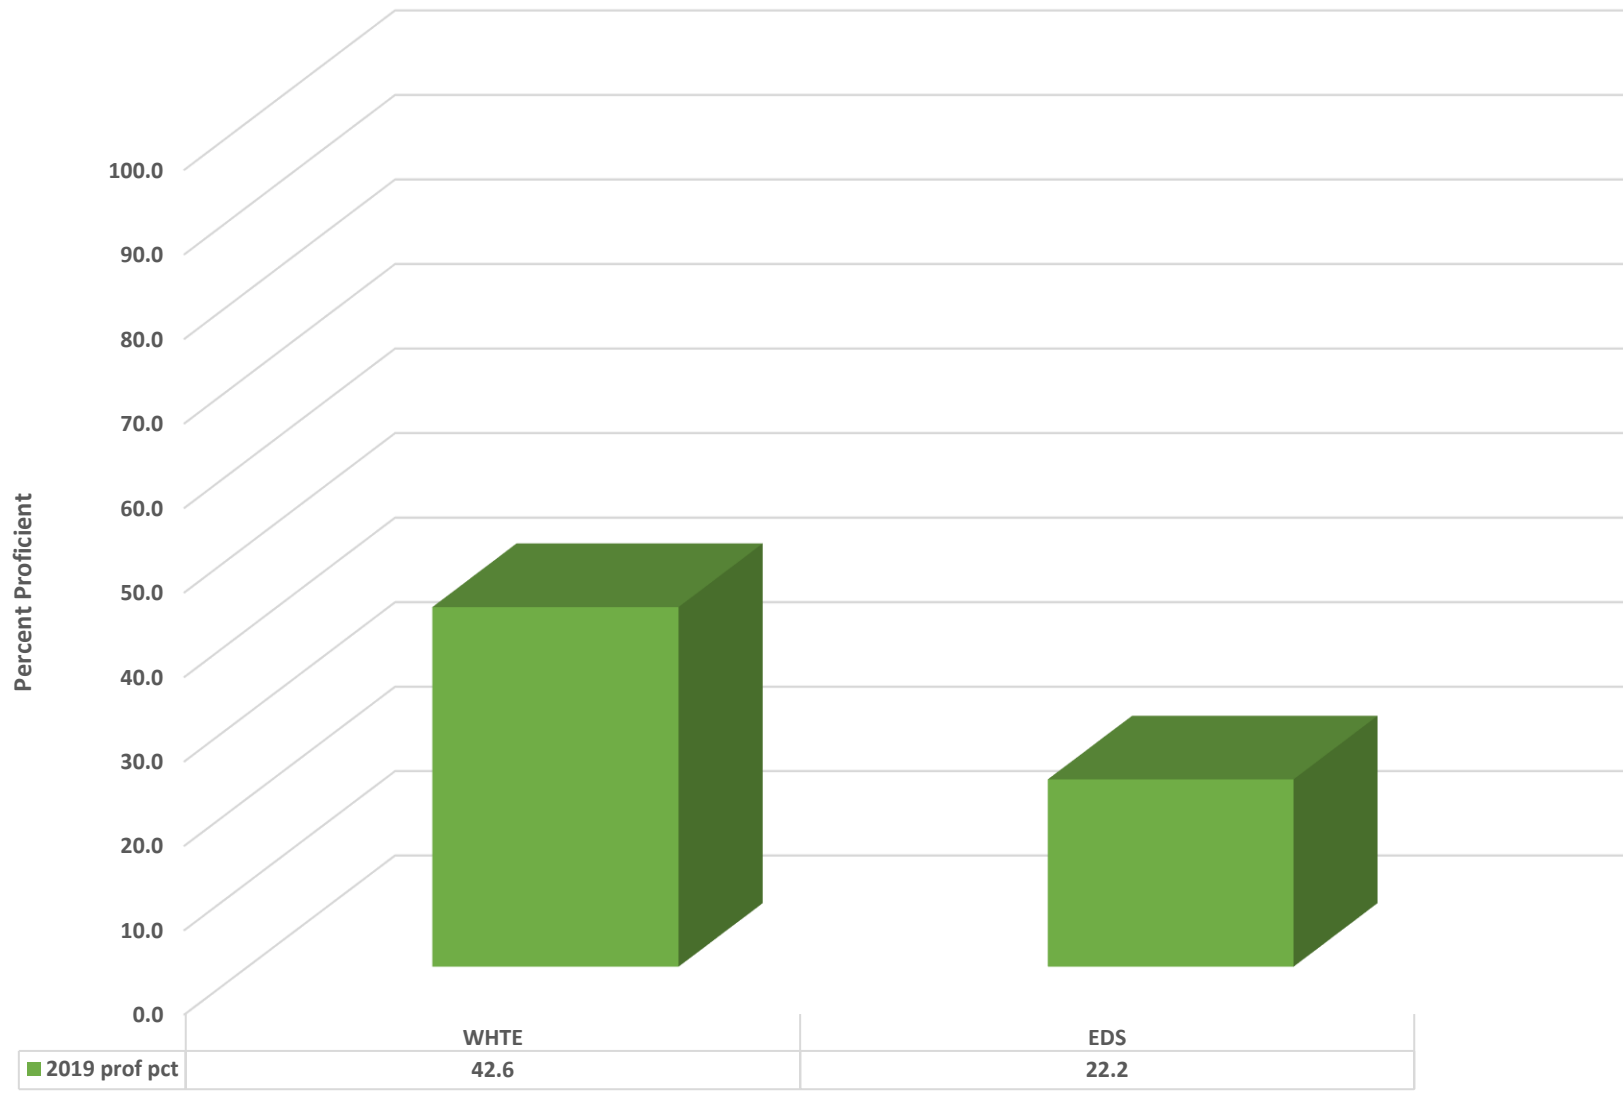

Uwharrie Ridge 6-12 Biology Percent Proficient by Subgroups