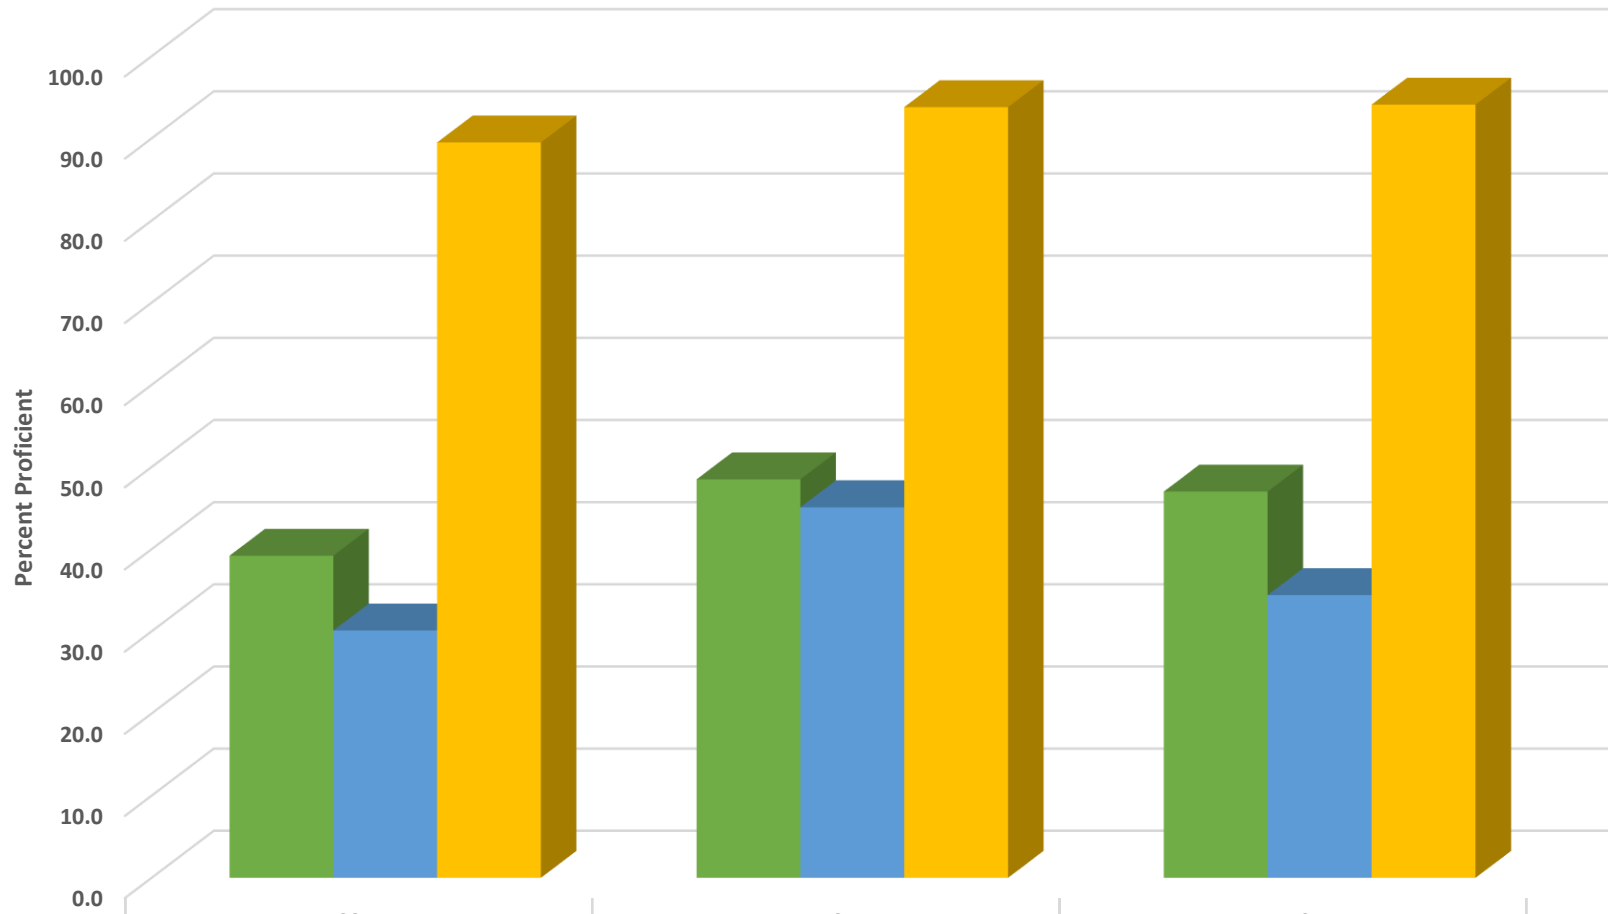

Uwharrie Ridge 6-12 Grade 7 ELA/Reading Percent Proficient by Subgroups

	2017 prof pct	2018 prof pct	2019 prof pct
■ Whte	39.2	48.5	47.0
■ EDS	30.1	45.1	34.4
■ AIG	89.5	93.8	94.1