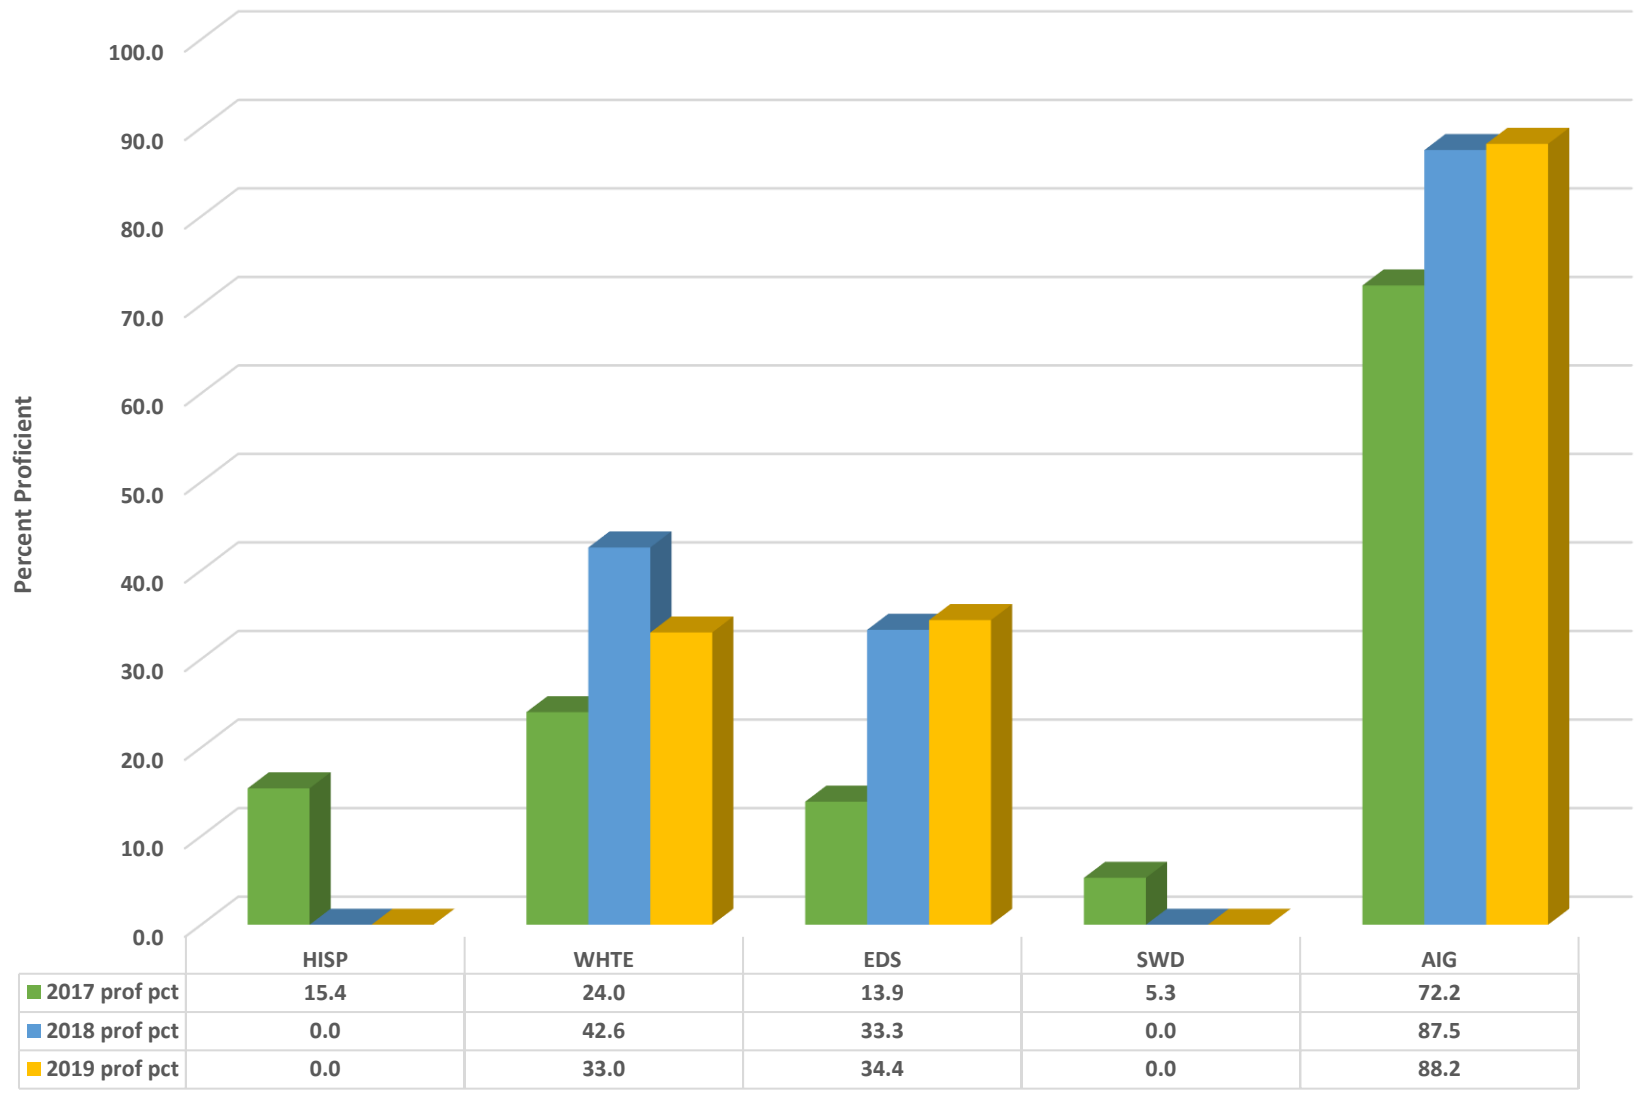

Uwharrie Ridge 6-12 Grade 7 Math Percent Proficient by Subgroups