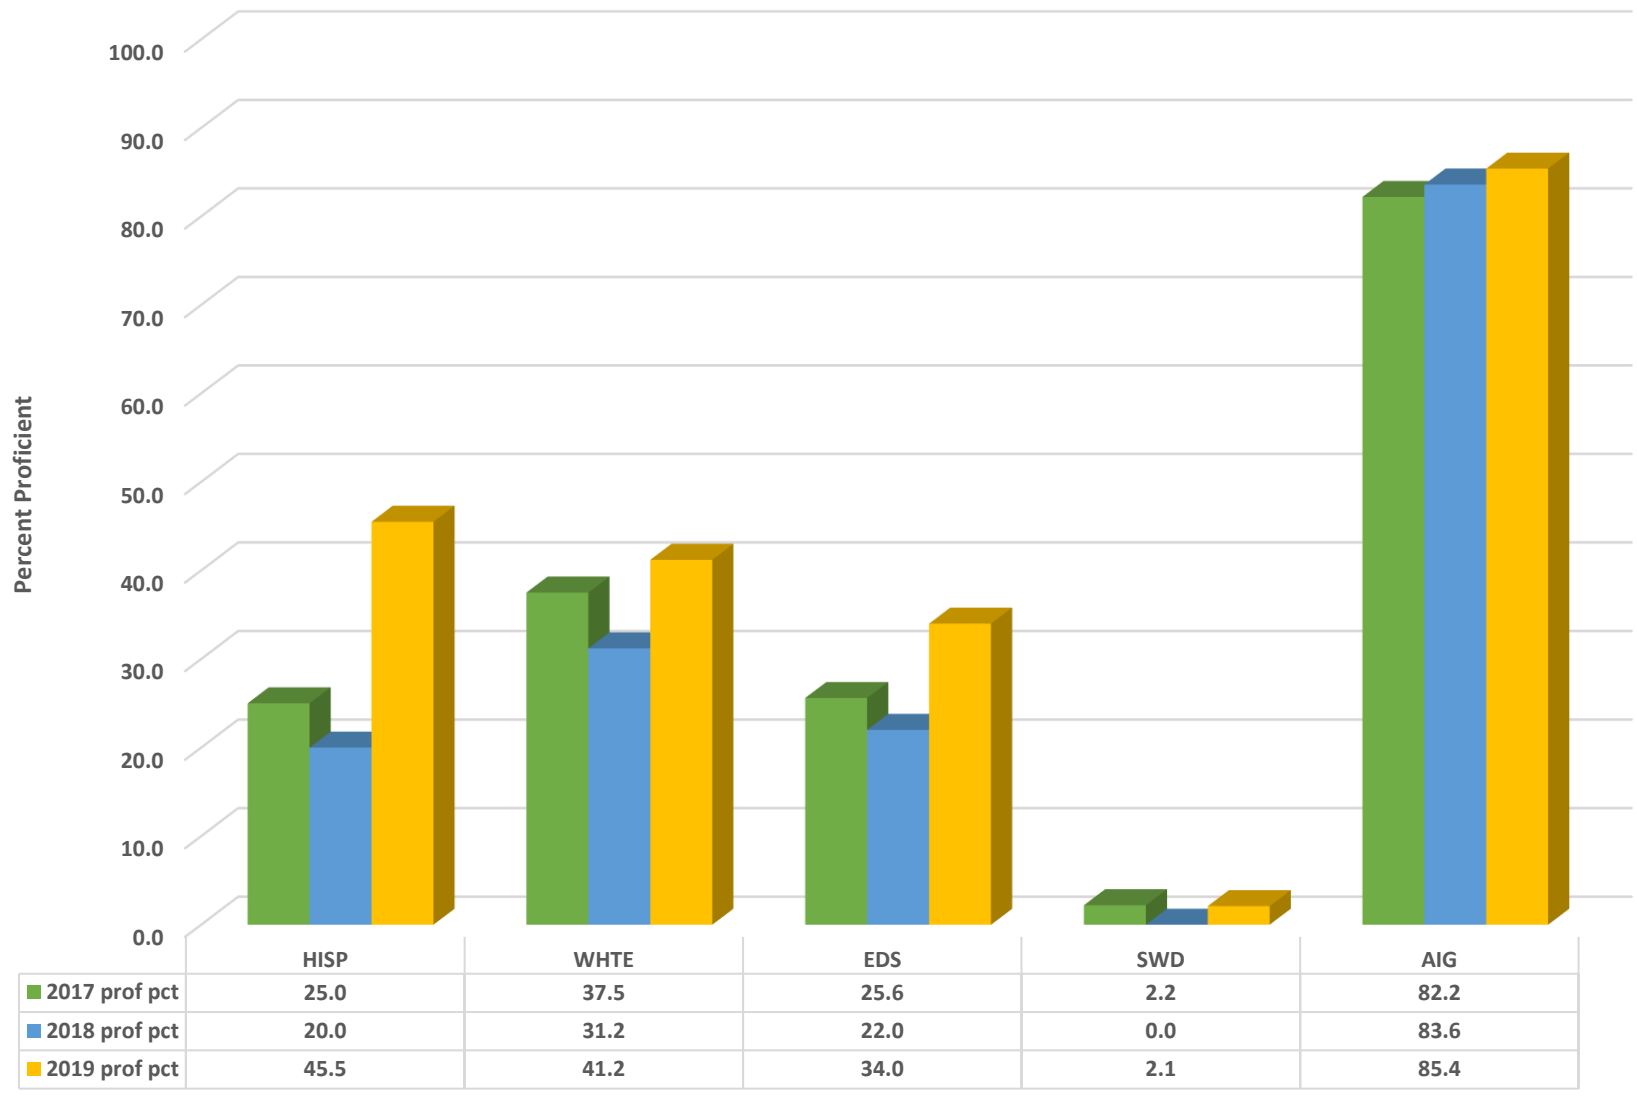

Uwharrie Ridge 6-12 Grades 6-8 Math Percent Proficient by Subgroups