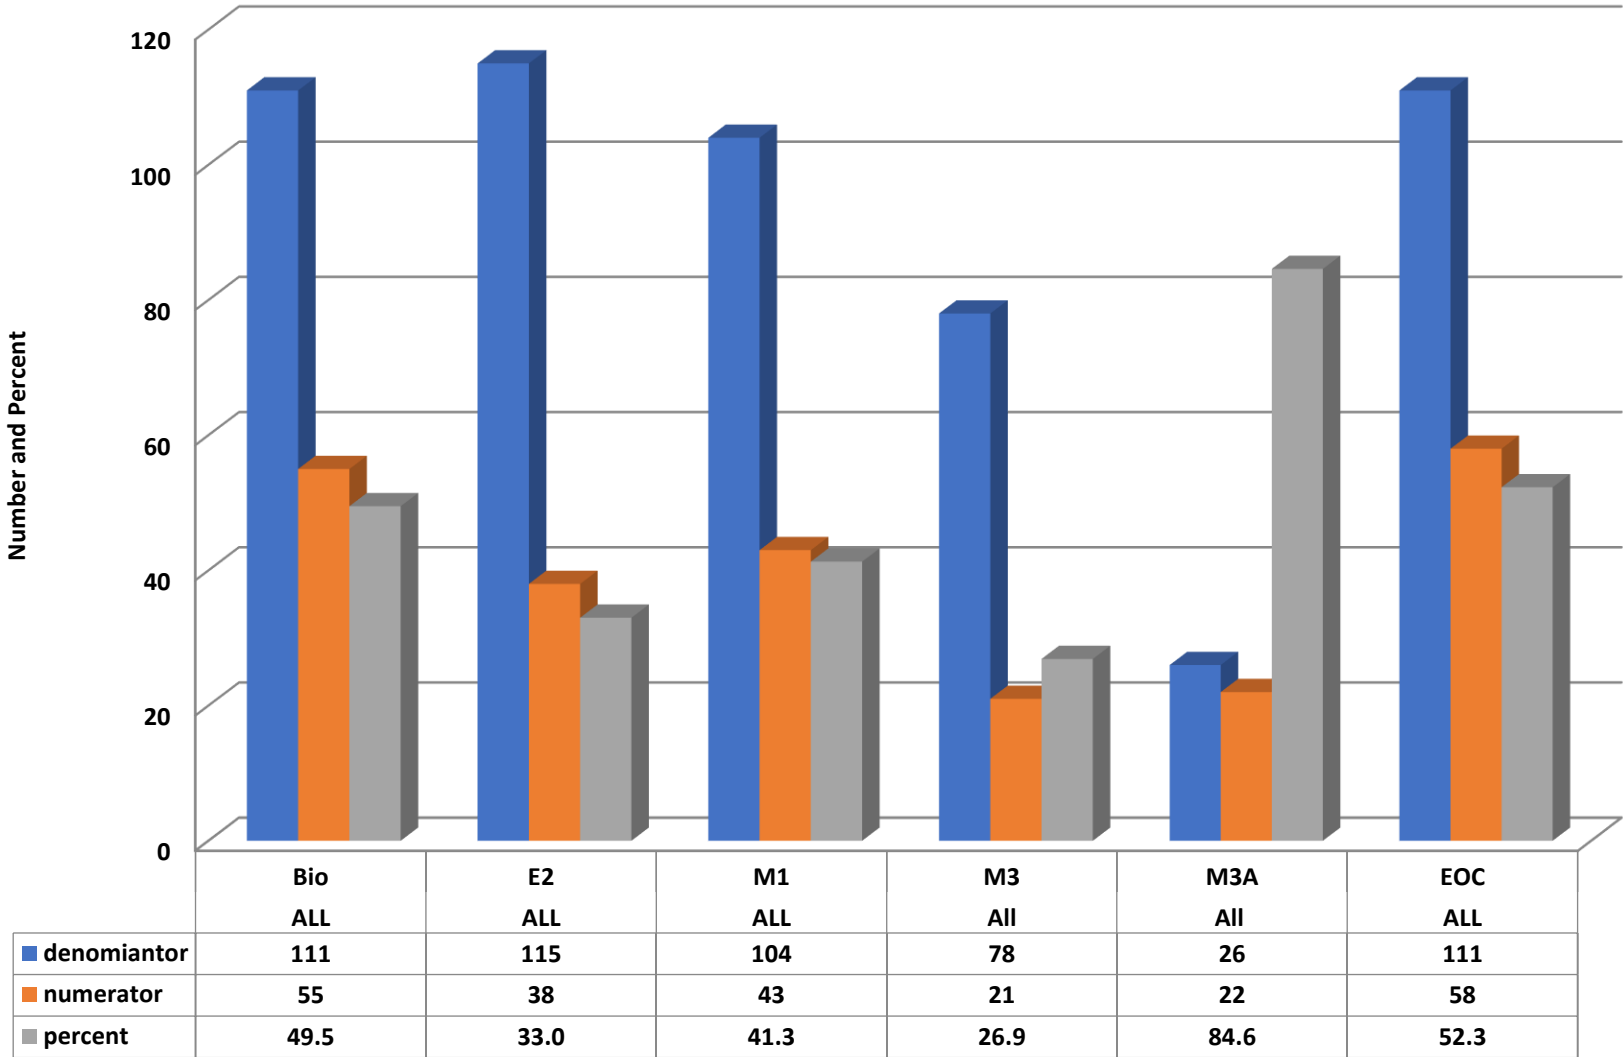

Uwharrie Ridge 6-12 2018-2019 All EOC's GLP