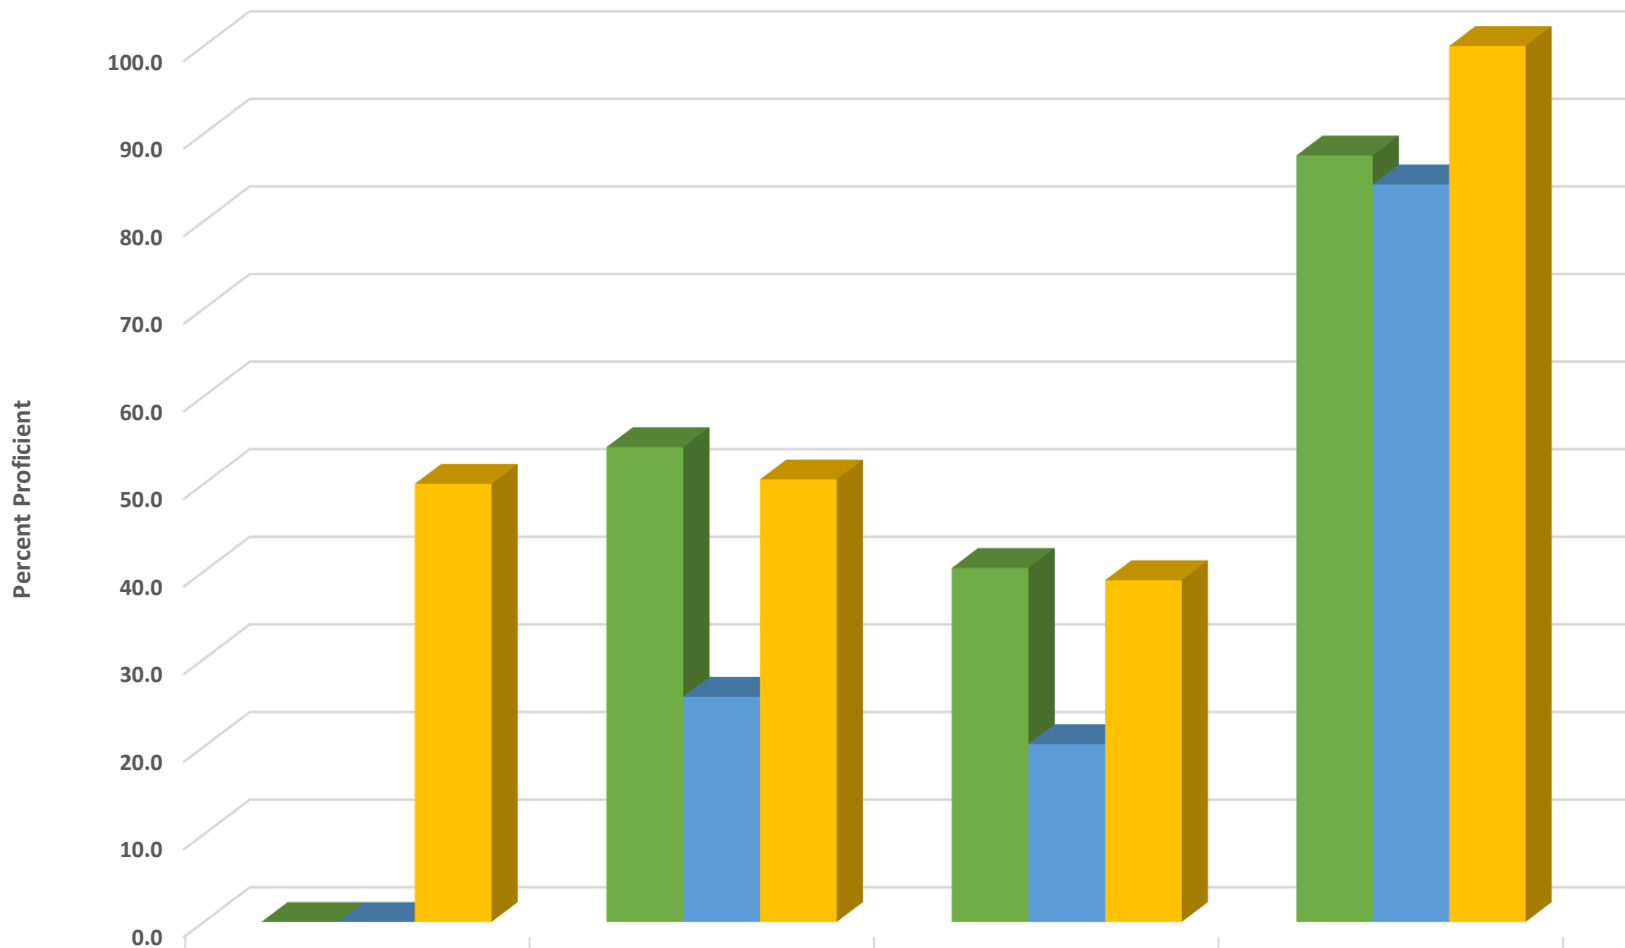

Uwharrie Ridge 6-12 Grade 6 Math Percent Proficient by Subgroups

	HISP	WHITE	EDS	AIG
2017 prof pct	0.0	54.2	40.4	87.5
2018 prof pct	0.0	25.7	20.3	84.2
2019 prof pct	50.0	50.5	39.0	100.0