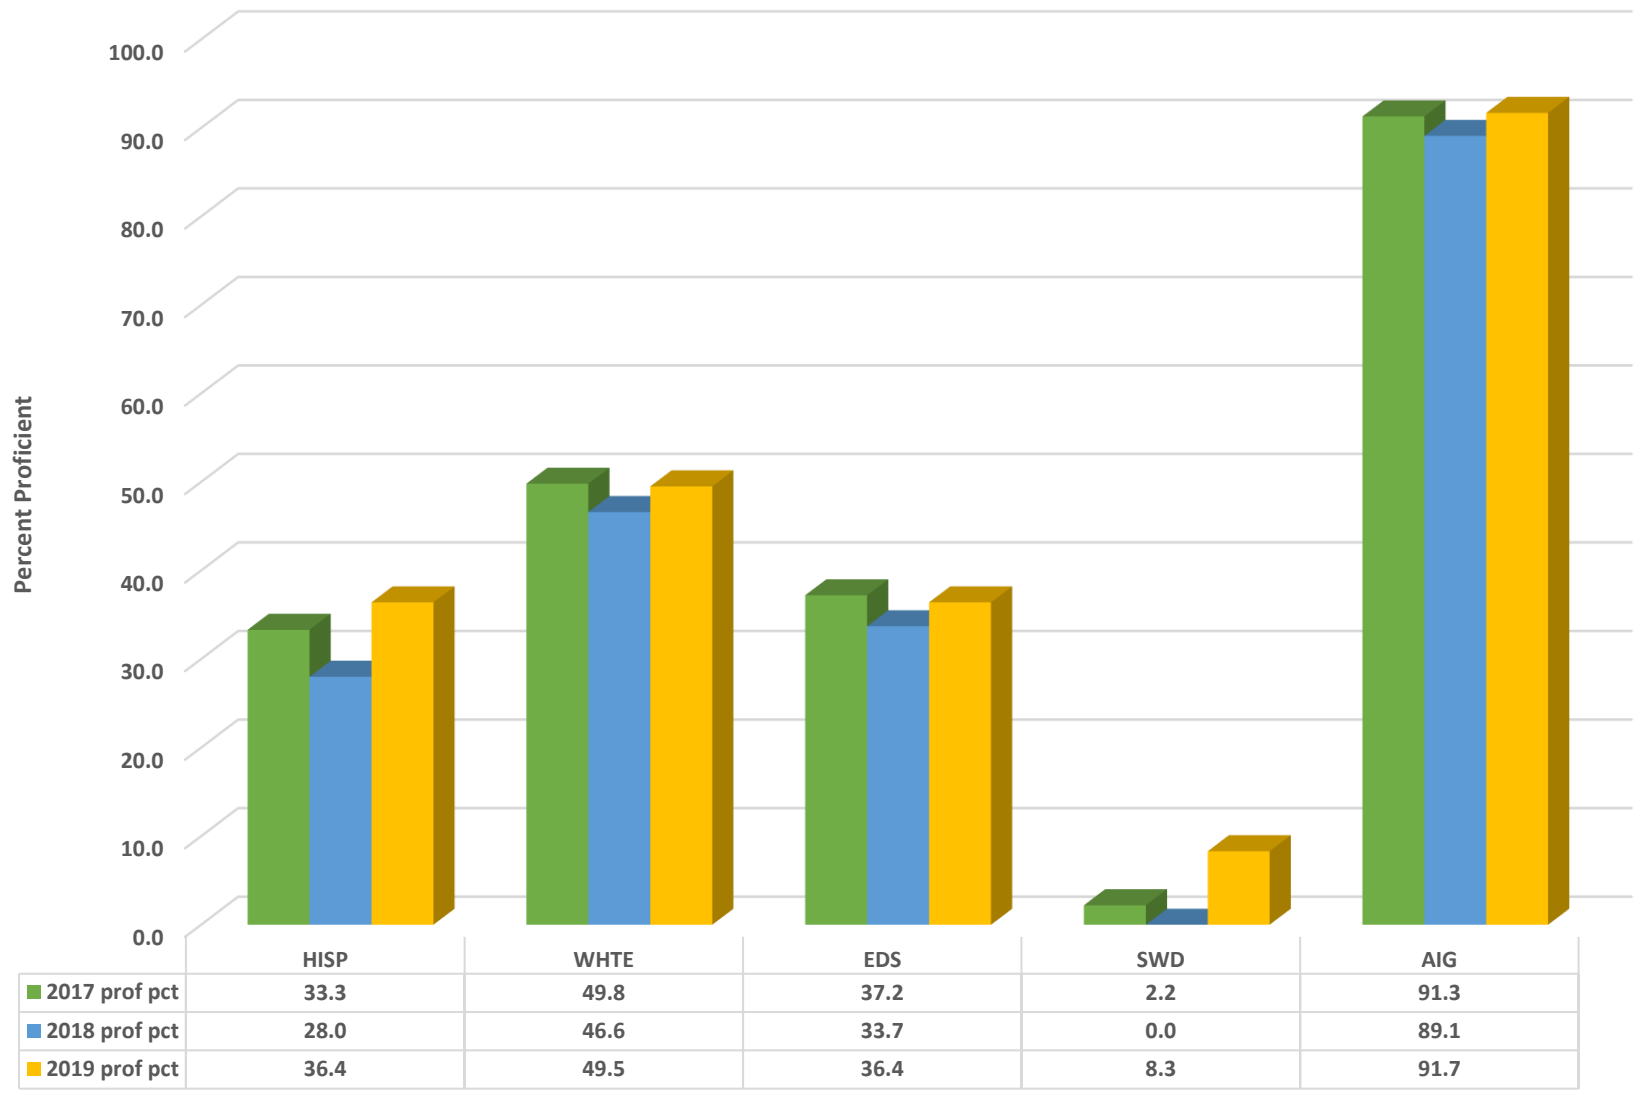

Uwharrie Ridge 6-12 Grades 6-8 ELA/Reading Percent Proficient by Subgroups