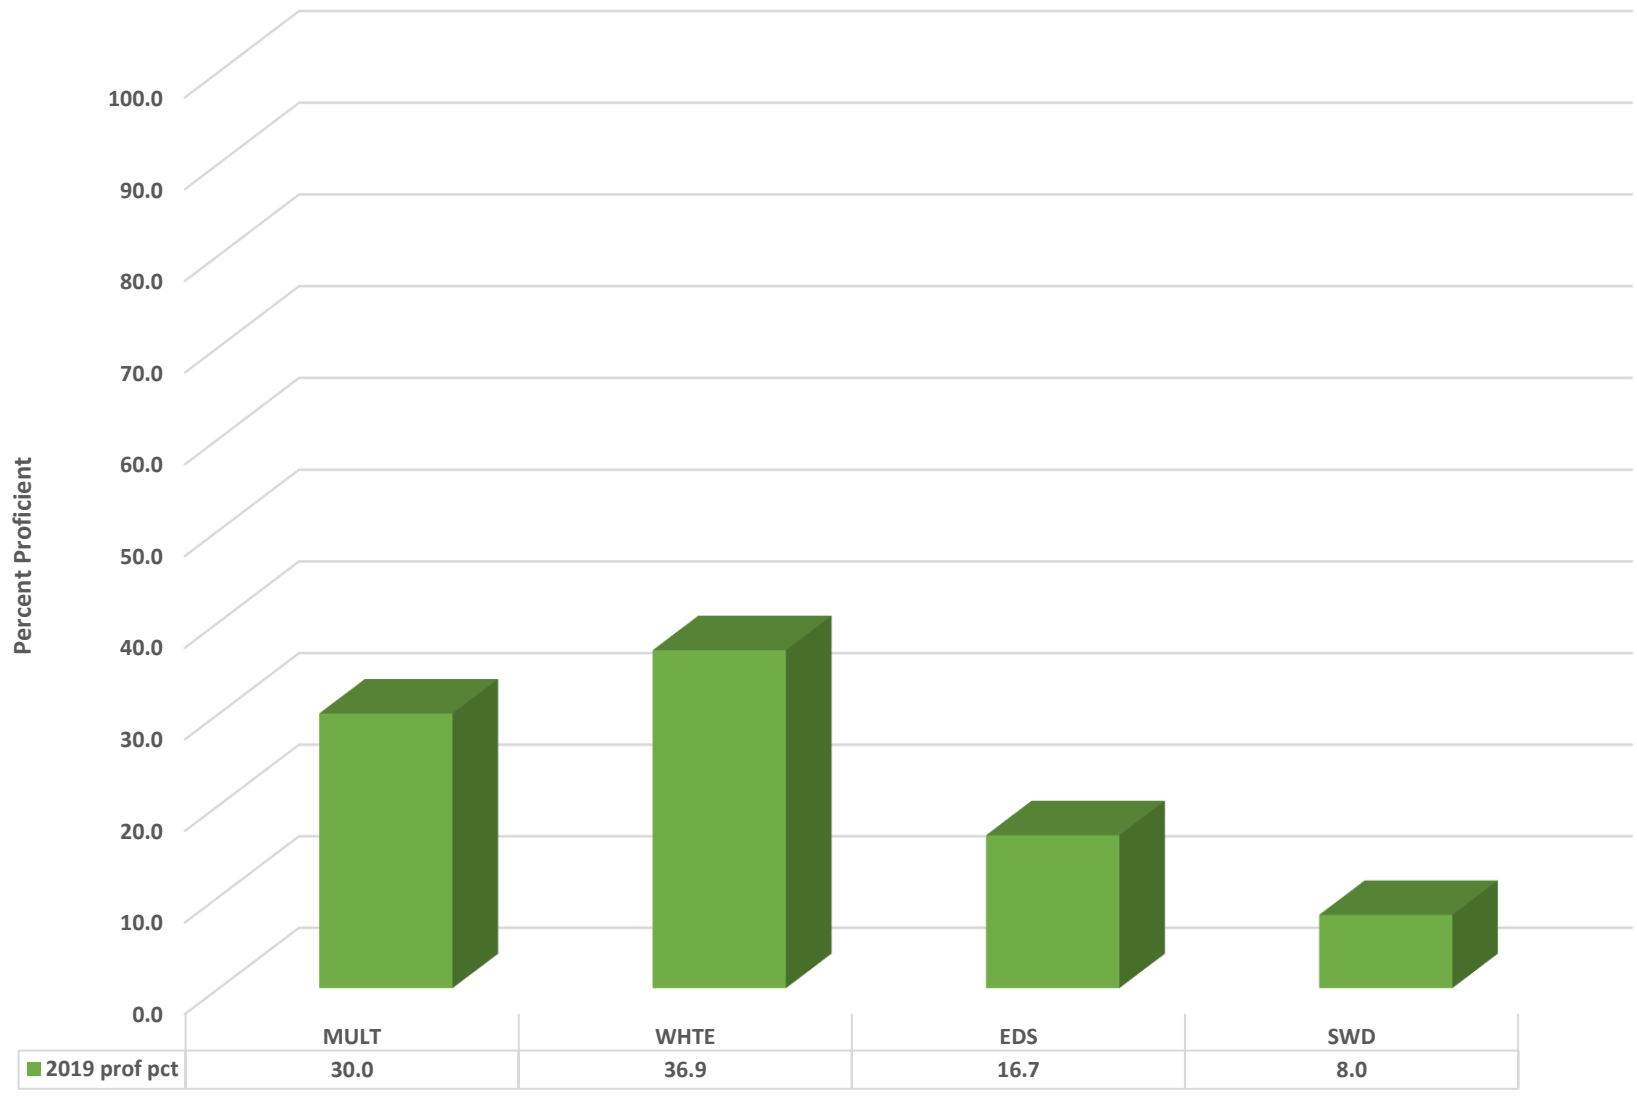

Uwharrie Ridge 6-12 End-of-Course Percent Proficient by Subgroups