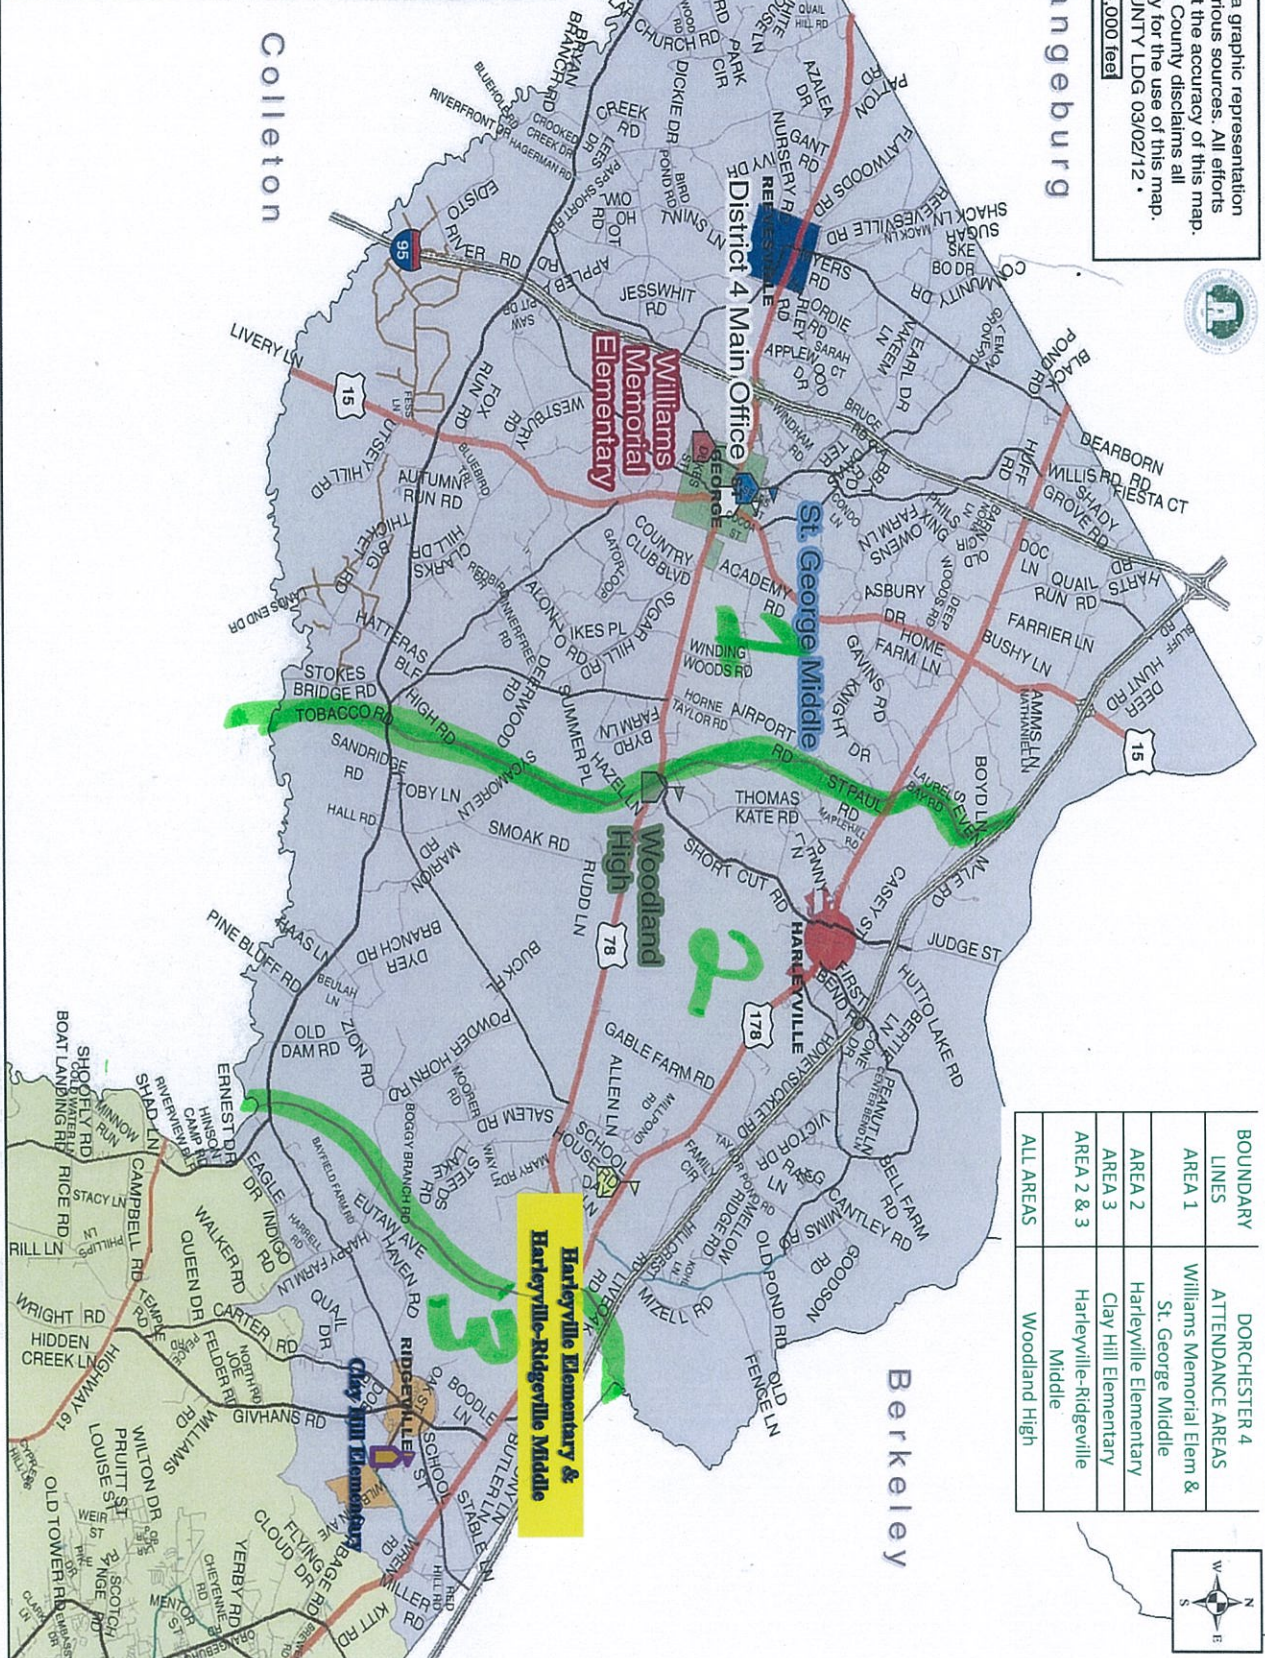

Disclaimer: This map is a graphic representation of data obtained from various sources. All efforts have been made to warrant the accuracy of this map. However, Dorchester County disclaims all representation and liability for the use of this map. DORCHESTER COUNTY LDG 09/02/12.

1 inch = 16,000 feet

BOUNDARY LINES	DORCHESTER 4 ATTENDANCE AREAS
AREA 1	Williams Memorial Elem & St. George Middle
AREA 2	Harleyville Elementary
AREA 3	Clay Hill Elementary
AREA 2 & 3	Harleyville-Ridgeville Middle
ALL AREAS	Woodland High