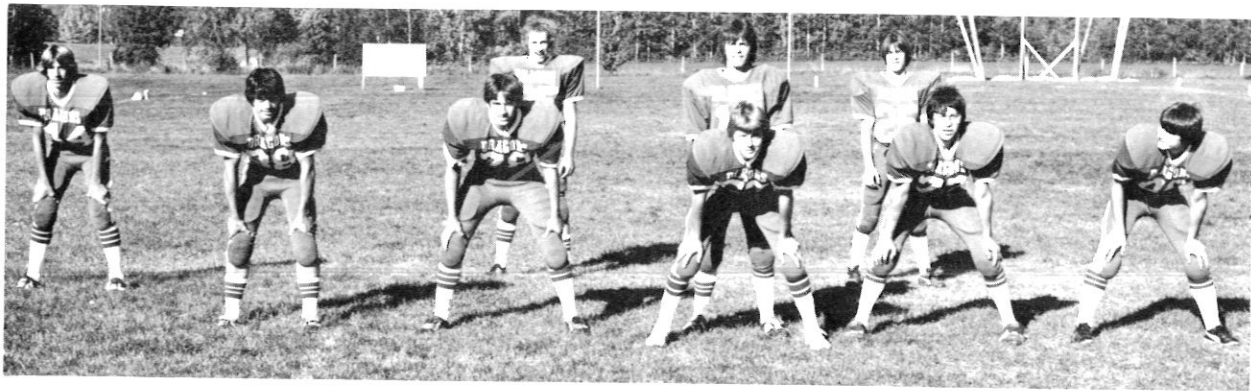

LEFT TO RIGHT: Mike Burns, David Nistler, Blaise Weidenborner