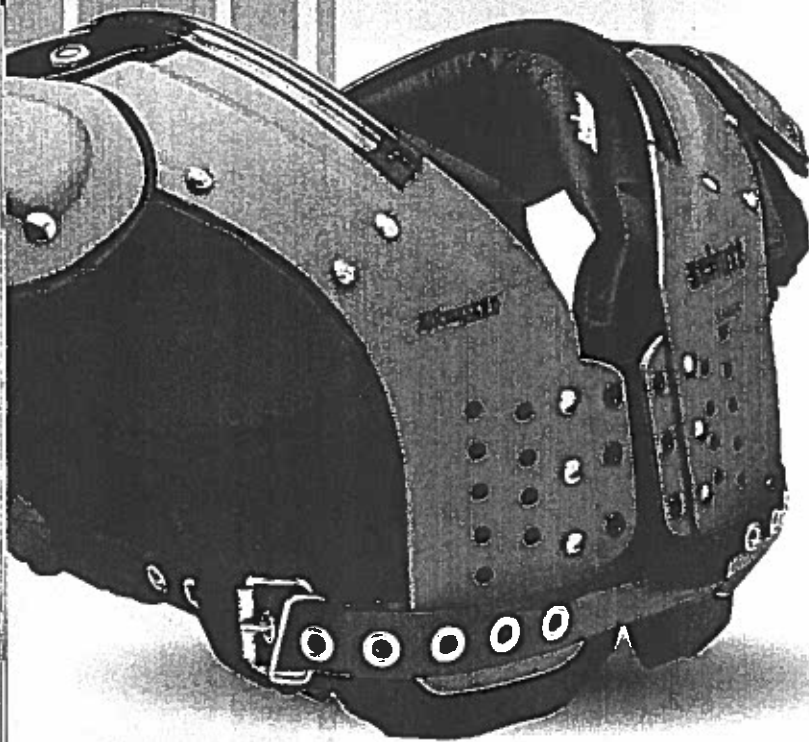

AIR MAXX FLEX 2.0