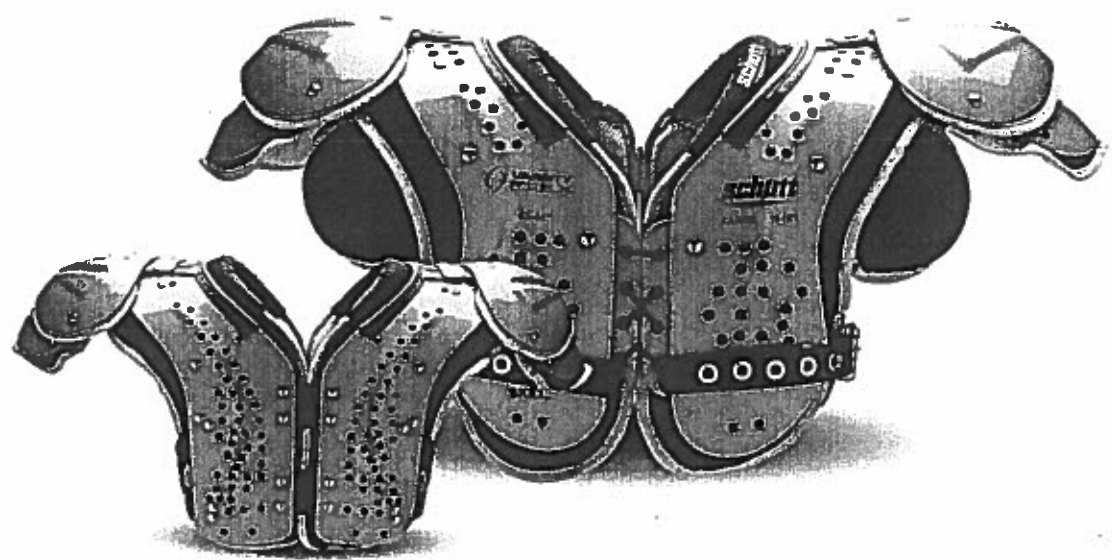

VARSITY FLEX 2.0

The Varsity Flex 2.0 Skill Shoulder Pad features a wider cut in the arch design, which gives you complete range of motion and maximum versatility.

VARSITY FLEX 2.0 SKILL

Quarterback, Wide Receiver, Running Back, Defensive Back

MSRP: $140.00

SMALL

Item # 80121703
Shoulders 16 - 17"

MEDIUM

Item # 80121704
Shoulders 17 - 18"

LARGE

Item # 80121705
Shoulders 18 - 19"

X-LARGE

Item # 80121706
Shoulders 19 - 20"

WARNING: These pieces of protective equipment are designed to reduce the possibility of injury to the specific body part which they cover. Use of this equipment does not guarantee that you will be protected from serious, disabling or permanent injury while playing football. Any modification or alteration without the permission of the manufacturer could reduce the protective capacity.

VARSITY FLEX 2.0 ALL PURPOSE

Linebacker, Fullback, Tight End, defensive End, Offensive Line, Defensive Line

MSRP: $140.00

SMALL

Item # 80125703
Shoulders 16 - 17"

MEDIUM

Item # 80125704
Shoulders 17 - 18"

LARGE

Item # 80125705
Shoulders 18 - 19"

X-LARGE

Item # 80125706
Shoulders 19 - 20"

2X-LARGE

Item # 80125707
Shoulders 20 - 21"

Made to fit almost any player on the field, the Varsity Flex 2.0 All Purpose Shoulder Pad is for the player who is looking for maximum protection and peak performance.