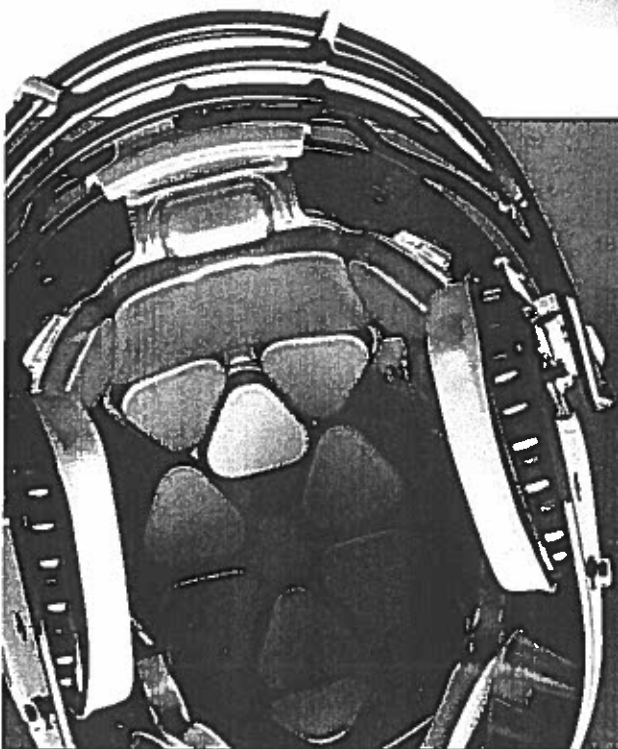

# VENGEANCE VTD II

MSRP: \$300.00

**NEW!**

**SMALL**  
 ITEM # 2048013CCC  
 HEAD SIZE 6 - 6 1/2  
 CIRCUMFERENCE 19 - 20 1/2"

**MEDIUM**  
 ITEM # 2048014CCC  
 HEAD SIZE 6 1/2 - 7  
 CIRCUMFERENCE 20 1/2 - 22"

**LARGE**  
 ITEM # 2048015CCC  
 HEAD SIZE 7 - 7 1/2  
 CIRCUMFERENCE 22 - 23 1/2"

**X-LARGE**  
 ITEM # 2048016CCC  
 HEAD SIZE 7 1/2 - 8  
 CIRCUMFERENCE 23 1/2 - 25"

**ABOUT THE STAR PROTOCOL:**

The Virginia Tech STAR Protocol heavily emphasizes lower velocity impacts while placing less emphasis on high velocity impacts. All testing under the VA Tech STAR Protocol is conducted at 72° F, on size large helmets only. The Vengeance VTD II is engineered to maximize performance per the VA Tech STAR protocol. As a result, when subjected to increased impact velocity and elevated temperatures, the Vengeance VTD II may absorb less impact than other Schutt models."