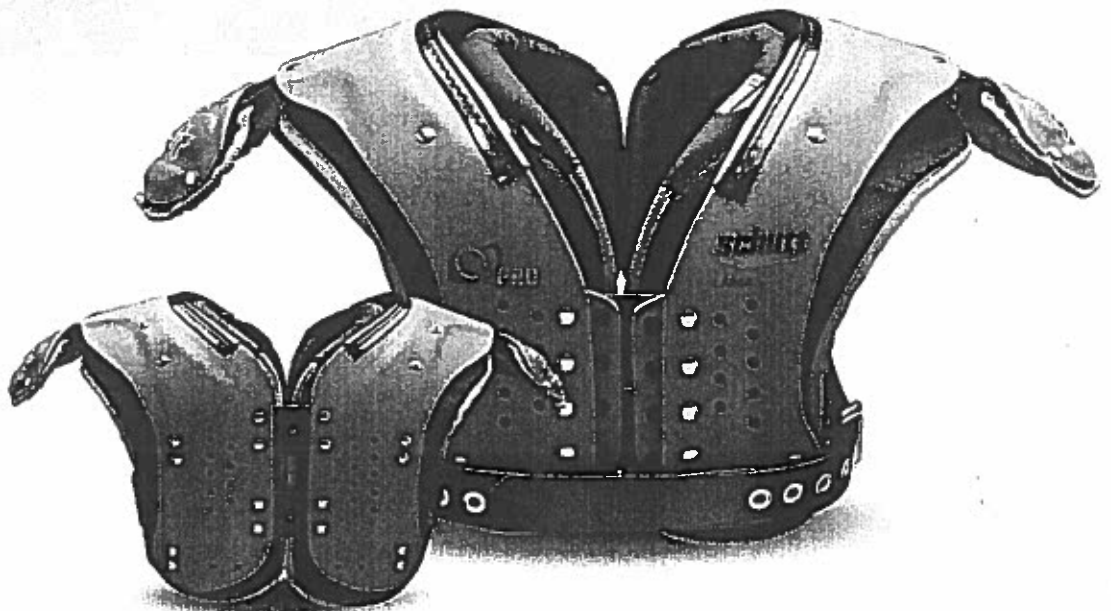

3X-LARGE

Item # 80265508
Shoulders 21 - 22"

WARNING: These pieces of protective equipment are designed to reduce the possibility of injury to the specific body part which they cover. Use of this equipment does not guarantee that you will be protected from serious, disabling or permanent injury while playing football. Any modification or alteration without the permission of the manufacturer could reduce the protective capacity.