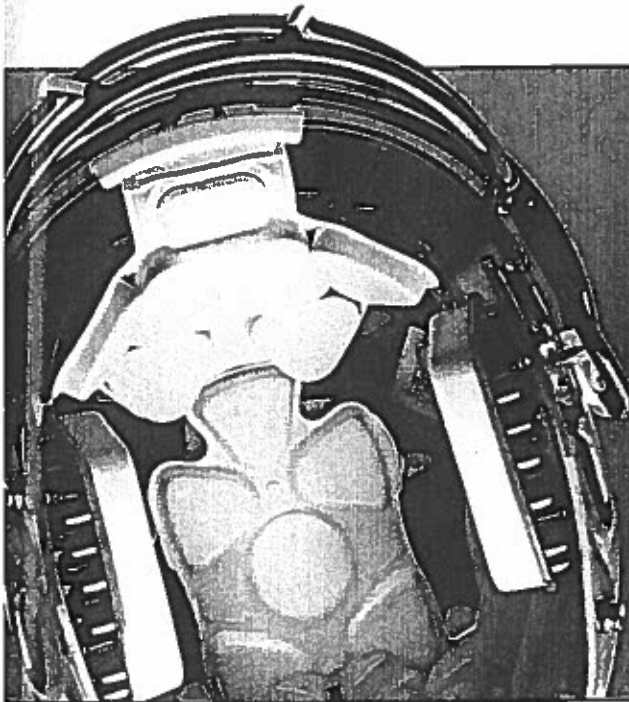

RECRUIT HYBRID

MSRP: $90.00

2X-SMALL

ITEM # 7980041CCC
HEAD SIZE 6 - 6 1/4"
CIRCUMFERENCE 19 - 19 1/2"

X-SMALL

ITEM # 7980042CCC
HEAD SIZE 6 1/4 - 6 1/2"
CIRCUMFERENCE 19 1/2 - 20 1/2"

SMALL

ITEM # 7980043CCC
HEAD SIZE 6 1/2 - 6 3/4"
CIRCUMFERENCE 20 1/2 - 21 1/2"

MEDIUM

ITEM # 7980044CCC
HEAD SIZE 6 3/4 - 7"
CIRCUMFERENCE 21 1/4 - 22"

LARGE

ITEM # 7980045CCC
HEAD SIZE 7 - 7 1/4"
CIRCUMFERENCE 22 - 22 1/4"

X-LARGE

ITEM # 7980046CCC
HEAD SIZE 7 1/4 - 7 1/2"
CIRCUMFERENCE 22 1/4 - 23 1/2"

ABS PLASTIC 	LARGE STANDOFF 	SOFT CUP CHIN STRAP
MADE IN THE USA 	TPU / 030° HYBRID CUSHION 	SINGLE LAYER TPU
NON-INFLATABLE HELMET LINER 	AIR MAXX TPU JAW PADS 	MECHANICALLY ATTACHED TPU
STANDARD NOSE BUMPER 	PLASTIC BUCKLES 	

OUTSHINE THE COMPETITION.

Metallic Pro Gloss and Accents. Get 'em on page 35.