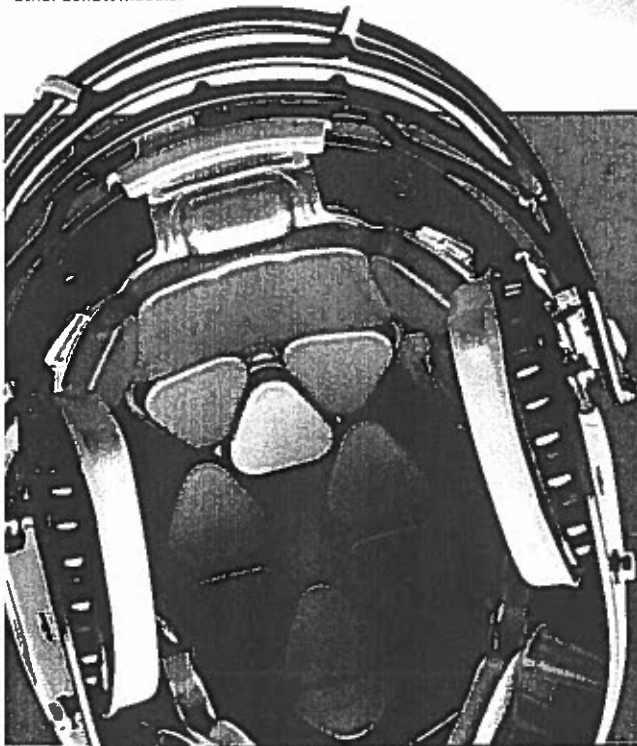

# AIR XP PRO VTD II

MSRP: \$234.00

**NEW!**

**SMALL**  
 ITEM # 7899023CCC  
 HEAD SIZE 6 - 6 1/2"  
 CIRCUMFERENCE 19 - 20 1/2"

**MEDIUM**  
 ITEM # 7899024CCC  
 HEAD SIZE 6 1/2 - 7"  
 CIRCUMFERENCE 20 1/2 - 22"

**LARGE**  
 ITEM # 7899025CCC  
 HEAD SIZE 7 - 7 1/2"  
 CIRCUMFERENCE 22 - 23 1/2"

**X-LARGE**  
 ITEM # 7899026CCC  
 HEAD SIZE 7 1/2 - 8"  
 CIRCUMFERENCE 23 1/2 - 25"

**ABOUT THE STAR PROTOCOL:**

The Virginia Tech STAR Protocol heavily emphasizes lower velocity impacts while placing less emphasis on high velocity impacts. All testing under the VA Tech STAR Protocol is conducted at 72° F, on size large helmets only. The AIR XP Pro VTD II is engineered to maximize performance per the VA Tech STAR protocol. As a result, when subjected to increased impact velocity and elevated temperatures, the AIR XP Pro VTD II may absorb less impact than other Schutt models."