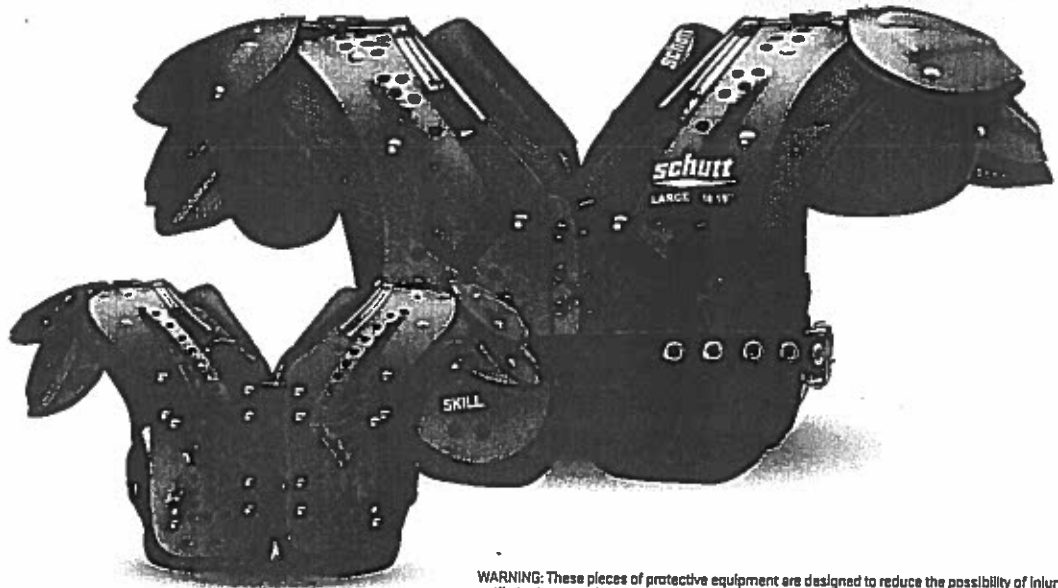

The Varsity Flex 4.0 Skill Shoulder Pad features a deeper cut in the arch design, which gives you complete range of motion and maximum versatility.

VARSITY FLEX 4.0 SKILL

Quarterback, Wide Receiver, Running Back, Defensive Back

MSRP: $165.00

SMALL

Item # 80221703
Shoulders 16 - 17"

MEDIUM

Item # 80221704
Shoulders 17 - 18"

LARGE

Item # 80221705
Shoulders 18 - 19"

X-LARGE

Item # 80221706
Shoulders 19 - 20"

WARNING: These pieces of protective equipment are designed to reduce the possibility of injury to the specific body part which they cover. Use of this equipment does not guarantee that you will be protected from serious, disabling or permanent injury while playing football. Any modification or alteration without the permission of the manufacturer could reduce the protective capacity.

VARSITY FLEX 4.0 ALL PURPOSE

Linebacker, Fullback, Tight End, Defensive End,
Offensive Line, Defensive Line

MSRP: $165.00

SMALL

Item # 80225703
Shoulders 16 - 17"

MEDIUM

Item # 80225704
Shoulders 17 - 18"

LARGE

Item # 80225705
Shoulders 18 - 19"

X-LARGE

Item # 80225706
Shoulders 19 - 20"

2X-LARGE

Item # 80225707
Shoulders 20 - 21"

Made to fit almost any player on the field, the Varsity Flex 4.0 All Purpose Shoulder Pad is for the player who is looking for maximum protection and maximum performance.