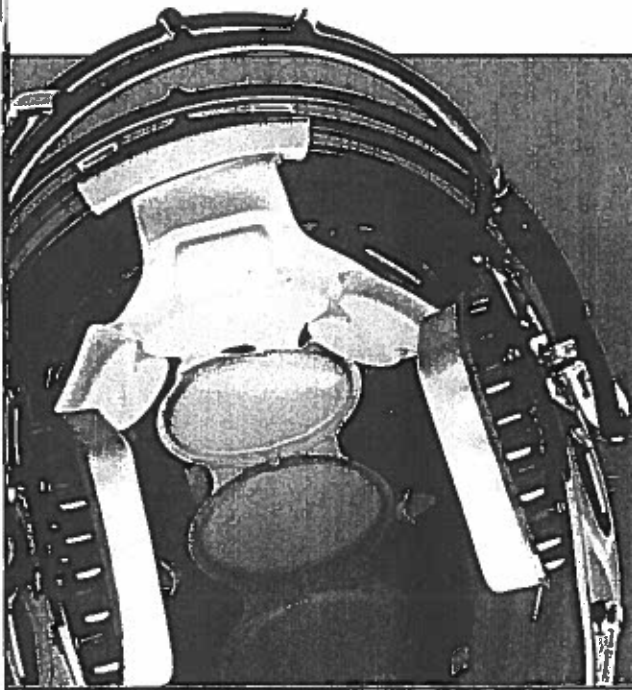

RECRUIT HYBRID +

MSRP: $110.00

SMALL

ITEM # 7985043CCC
HEAD SIZE 6 - 6 1/4"
CIRCUMFERENCE 19 - 20 1/2"

MEDIUM

ITEM # 7985044CCC
HEAD SIZE 6 1/4 - 6 1/2"
CIRCUMFERENCE 20 1/4 - 22"

LARGE

ITEM # 7985045CCC
HEAD SIZE 6 1/2 - 6 3/4"
CIRCUMFERENCE 22 - 23 1/4"

X-LARGE

ITEM # 7985046CCC
HEAD SIZE 6 3/4 - 7"
CIRCUMFERENCE 23 1/4 - 25"

ABS PLASTIC

LARGE STANDOFF

SOFT CUP CHIN STRAP

MADE IN THE USA

TPU / 330® HYBRID CUSHION

SINGLE LAYER TPU

SUREFIT AIRLINER

AIR MAXX TPU JAW PADS

MECHANICALLY ATTACHED TPU

STANDARD ROSE BUMPER

PLASTIC BUCKLES

Manufacturer Certifies
Product Meets
NOCSAE
Applicable Standard

Patent #8,069,498, #8,148,178, #8,201,269 WARNING: Keep your head up. Do not butt, ram, spear, or strike an opponent with any part of this helmet or facemask. This is a violation of football rules and may cause you to suffer severe brain or neck injury, including paralysis or death and possible injury to your opponent. Contact in football may result in Concussion/Brain Injury which no helmet can prevent. Symptoms include: loss of consciousness or memory, dizziness, headache, nausea, or confusion. If you have symptoms, immediately stop and report them to your coach, trainer, and parents. Do not return to a game or contact until all symptoms are gone and you receive medical clearance. Ignoring this warning may lead to another and more serious or fatal brain injury. NO HELMET SYSTEM CAN PROTECT YOU FROM SERIOUS BRAIN AND/OR NECK INJURIES INCLUDING PARALYSIS OR DEATH. TO AVOID THESE RISKS, DO NOT ENGAGE IN THE SPORT OF FOOTBALL. TO ACHIEVE THE MOST EFFECTIVE PERFORMANCE OF A Schutt HELMET, USE ONLY SCHUTT SPORTS REPLACEMENT COMPONENTS. WARNING: Do not attach any accessories that are not supplied by and/or approved to be worn with Schutt helmets. Attachment of accessories not supplied by or recommended for Schutt helmets will void the warranty and could adversely affect the protective capabilities of the helmet. If you are unsure if an accessory is approved, please visit schuttsports.com. Due to differences in head shapes and sizes, adjustments may be needed to achieve proper fit and/or comfort. Please refer to the fitting instructions booklet included with each new Schutt helmet. Also available at schuttsports.com. Using jaw pads from suppliers other than Schutt Sports will void the warranty.