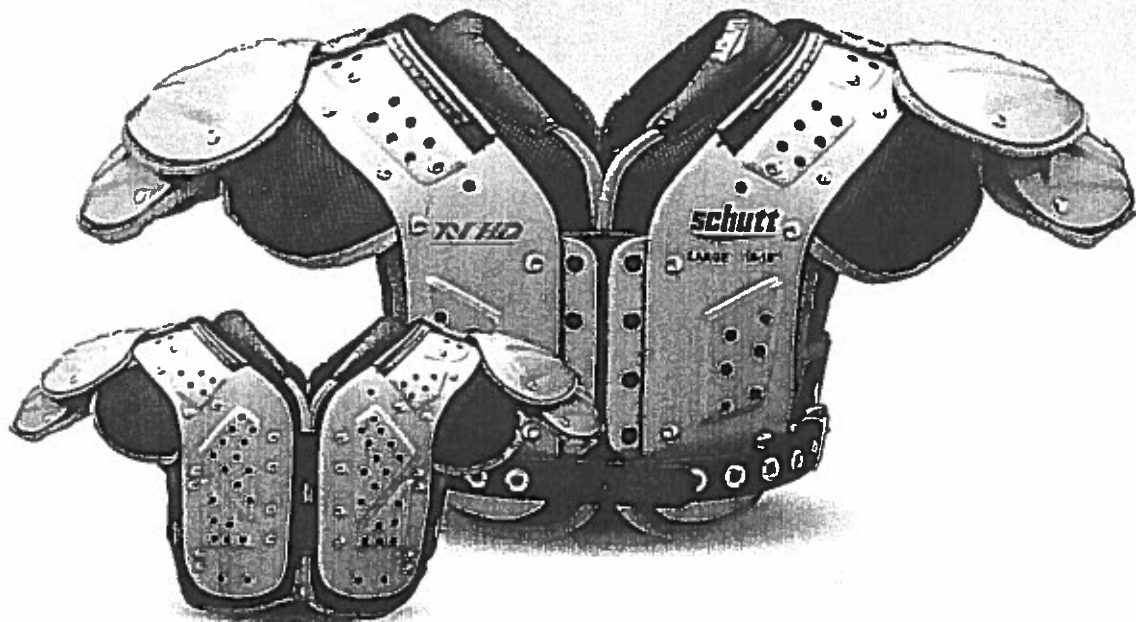

2X-LARGE

Item # 80131707
Shoulders 20 - 21"

The XV HD Skill gives you a deep cut for a wide range of motion while still maintaining a long cut to give you the protection you need.

WARNING: These pieces of protective equipment are designed to reduce the possibility of injury to the specific body part which they cover. Use of this equipment does not guarantee that you will be protected from serious, disabling or permanent injury while playing football. Any modification or alteration without the permission of the manufacturer could reduce the protective capacity.