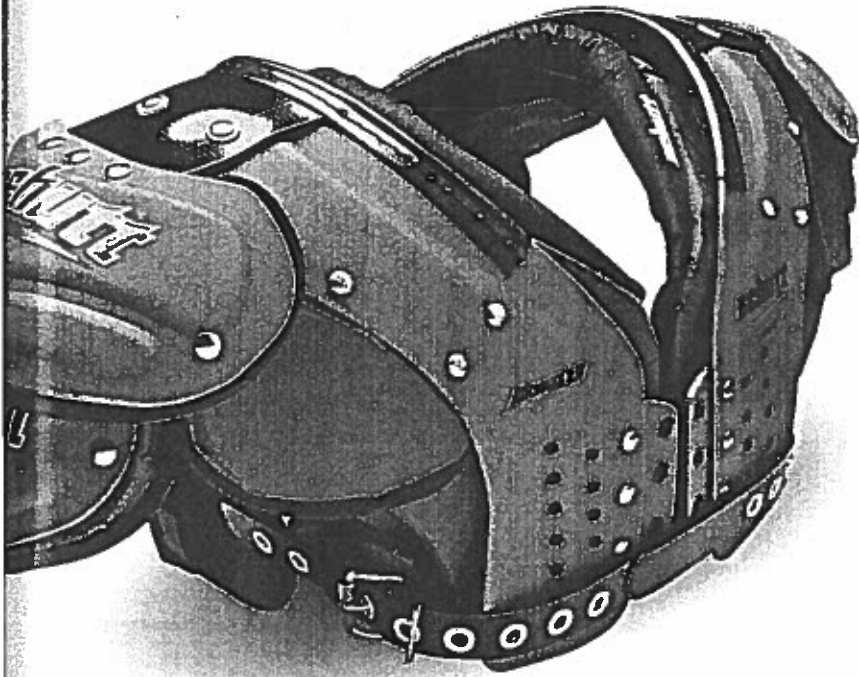

AIR MAXX FLEX 2.0 CUSTOM

Customizing your team's uniform doesn't have to stop with the helmet. The AIR Maxx Flex has a wide range of colors to choose from to create a shoulder pad that is unique to your team.