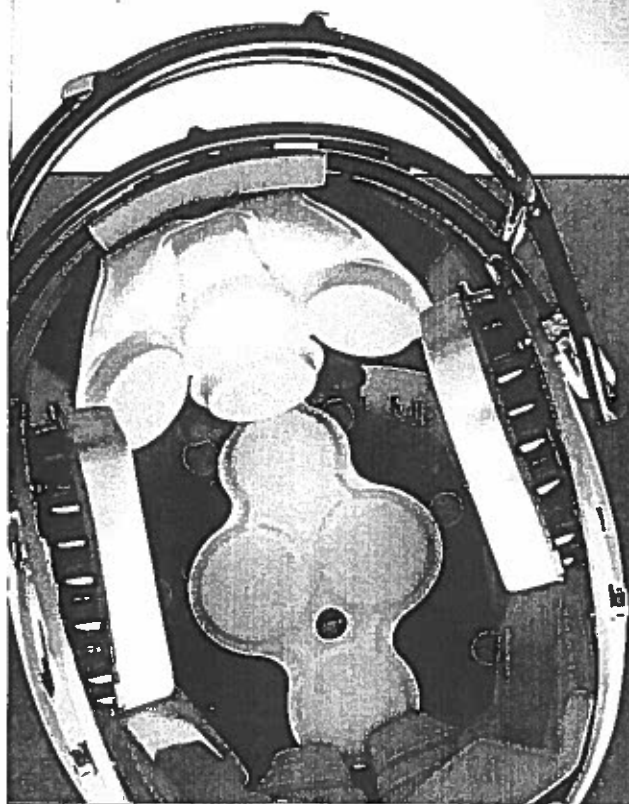

XP HYBRID +

MSRP: $110.00

SMALL

ITEM # 7995033CCC
HEAD SIZE 6 - 6 1/2"
CIRCUMFERENCE 19 - 20 1/2"

MEDIUM

ITEM # 7995034CCC
HEAD SIZE 6 1/2 - 7"
CIRCUMFERENCE 20 - 22"

LARGE

ITEM # 7995035CCC
HEAD SIZE 7 - 7 1/2"
CIRCUMFERENCE 22 - 23 1/2"

X-LARGE

ITEM # 7995036CCC
HEAD SIZE 7 1/2 - 8"
CIRCUMFERENCE 23 1/2 - 25"

ABS PLASTIC 	TRADITIONAL STANDOFF 	SOFT CUP CHIN STRAP
MADE IN THE USA 	TPU / D30® HYBRID CUSHION 	SINGLE LAYER TPU
MECHANICALLY ATTACHED TPU 	STANDARD HOSE BUMPER 	SUREFIT AIRLINER
AIR MAXX TPU JAW PADS 	VALVE ATTACHMENT SYSTEM 	PLASTIC BUCKLES

Manufacturer Certifies Product Meets **NOCSAE** Applicable Standard

Patent #8,069,498, #8,146,178, #8,201,269 WARNING: Keep your head up. Do not butt, ram, spear, or strike an opponent with any part of this helmet or facemask. This is a violation of football rules and may cause you to suffer severe brain or neck injury, including paralysis or death and possible injury to your opponent. Contact in football may result in Concussion/Brain Injury which no helmet can prevent. Symptoms include: loss of consciousness or memory, dizziness, headache, nausea, or confusion. If you have symptoms, immediately stop and report them to your coach, trainer, and parents. Do not return to a game or contact until all symptoms are gone and you receive medical clearance. Ignoring this warning may lead to another and more serious or fatal brain injury. NO HELMET SYSTEM CAN PROTECT YOU FROM SERIOUS BRAIN AND/OR NECK INJURIES INCLUDING PARALYSIS OR DEATH. TO AVOID THESE RISKS, DO NOT ENGAGE IN THE SPORT OF FOOTBALL. TO ACHIEVE THE MOST EFFECTIVE PERFORMANCE OF A Schutt HELMET, USE ONLY SCHUTT SPORTS REPLACEMENT COMPONENTS. WARNING: Do not attach any accessories that are not supplied by and/or approved to be worn with Schutt helmets. Attachment of accessories not supplied by or recommended for Schutt helmets will void the warranty and could adversely affect the protective capabilities of the helmet. If you are unsure if an accessory is approved, please visit schuttsports.com. Due to differences in head shapes and sizes, adjustments may be needed to achieve proper fit and/or comfort. Please refer to the fitting instructions booklet included with each new Schutt helmet. A so available at schuttsports.com. Using jaw pads from suppliers other than Schutt Sports will void the warranty.