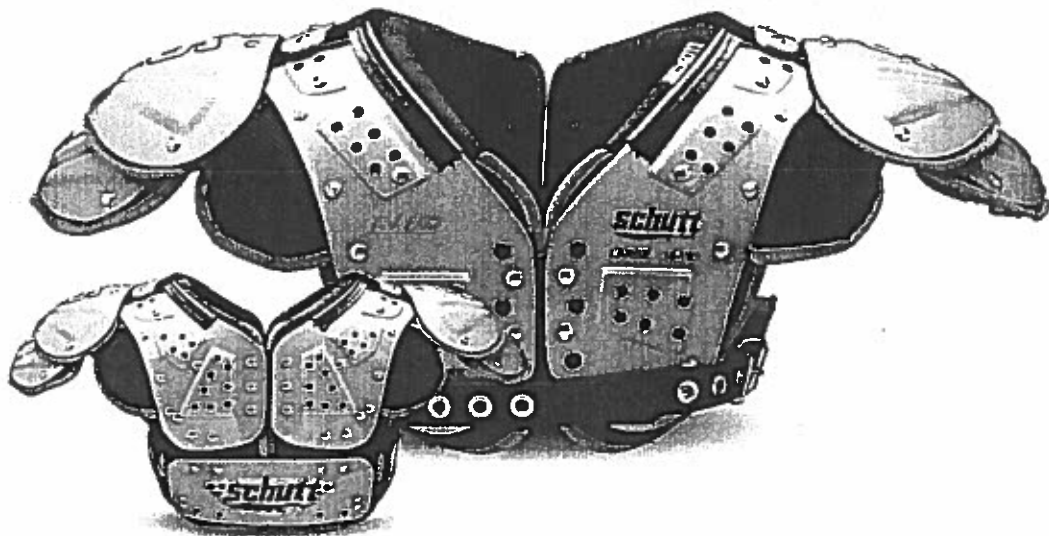

XV HD QB|WR

Quarterback, Wide Receiver

MSRP: $190.00

SMALL

Item # 80130503
Shoulders 16 - 17"

MEDIUM

Item # 80130504
Shoulders 17 - 18"

LARGE

Item # 80130505
Shoulders 18 - 19"

X-LARGE

Item # 80130506
Shoulders 19 - 20"

The XV HD QB|WR pad offers an attached back plate and smaller arch cut to reduce the plastic that gets in your way. The arch cut gives you maximum range of motion and versatility.

WARNING: These pieces of protective equipment are designed to reduce the possibility of injury to the specific body part which they cover. Use of this equipment does not guarantee that you will be protected from serious, disabling or permanent injury while playing football. Any modification or alteration without the permission of the manufacturer could reduce the protective capacity.

XV HD SKILL

Running Back, Safety, Tight End, Defensive Back

MSRP: $190.00

SMALL

Item # 80131703
Shoulders 16 - 17"

MEDIUM

Item # 80131704
Shoulders 17 - 18"

LARGE

Item # 80131705
Shoulders 18 - 19"

X-LARGE

Item # 80131706
Shoulders 19 - 20"