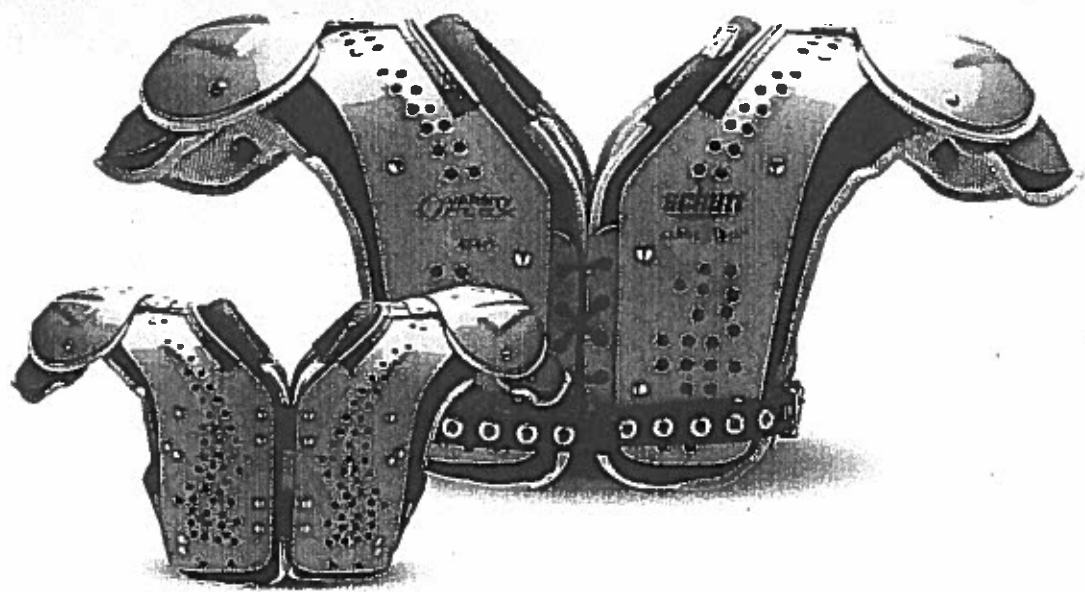

WARNING: These pieces of protective equipment are designed to reduce the possibility of injury to the specific body part which they cover. Use of this equipment does not guarantee that you will be protected from serious, disabling or permanent injury while playing football. Any modification or alteration without the permission of the manufacturer could reduce the protective capacity.