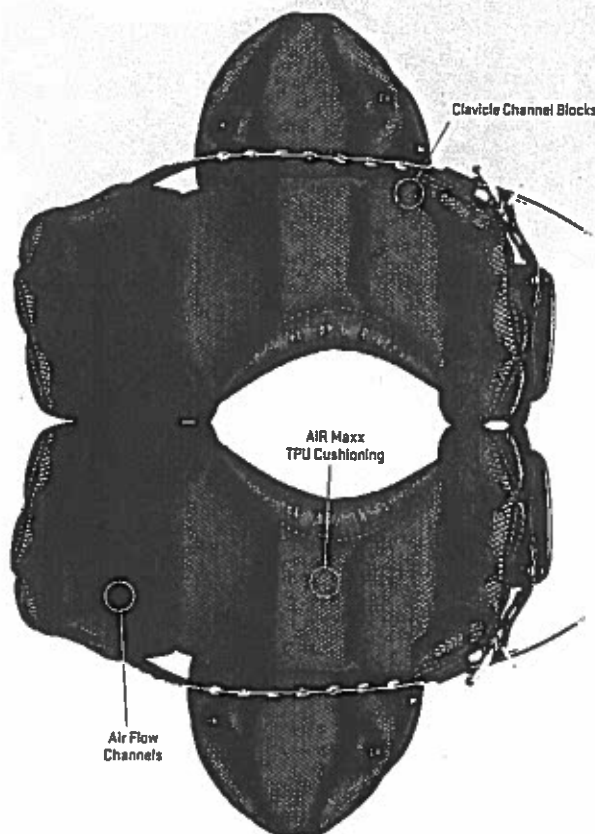

Elite Performance. The Youth AIR Maxx Flex All Purpose Shoulder Pad features TPU Cushioning positioned over the shoulders for maximum protection. The All Purpose arch is suitable for every player on the field.

MSRP: $155.00

SMALL

Item # 80195703
Chest 32-34"
Shoulders 14-15"
Weight 120-135

MEDIUM

Item # 80195704
Chest 34-36"
Shoulders 15-16"
Weight 135-160

LARGE

Item # 80195705
Chest 36-38"
Shoulders 16-17"
Weight 160-165

X-LARGE

Item # 80195706
Chest 38-40"
Shoulders 17-18"
Weight 165+

WARNING: These pieces of protective equipment are designed to reduce the possibility of injury to the specific body part which they cover. Use of this equipment does not guarantee that you will be protected from serious, disabling or permanent injury while playing football. Any modification or alteration without the permission of the manufacturer could reduce the protective capacity.

AIR MAXX TPU CUSHIONING

AIR Maxx TPU cushioning that is used in our best performing helmets is positioned over the shoulders providing enhanced impact absorption. AIR Maxx TPU is durable and able to stand up to thousands of impacts.

HEAT AND MOISTURE MANAGEMENT SYSTEM

This protective shoulder pad cushion is made of perforated dual-density foam covered by two breathable layers (front and back) that allow the heat to migrate away from the body keeping you cooler.

CLAVICLE CHANNEL SYSTEM

This system absorbs impact specifically around the AC joint and provides enhanced shoulder protection in the key hitting area.

OTHER DESIGN FEATURES

Raised corrugations for strength and increased air flow

Flat Pad Design is low profile for improved mobility

BIOTHANE™ belts create a snug and secure fit while maintaining the shape of the arch to maximize range of motion