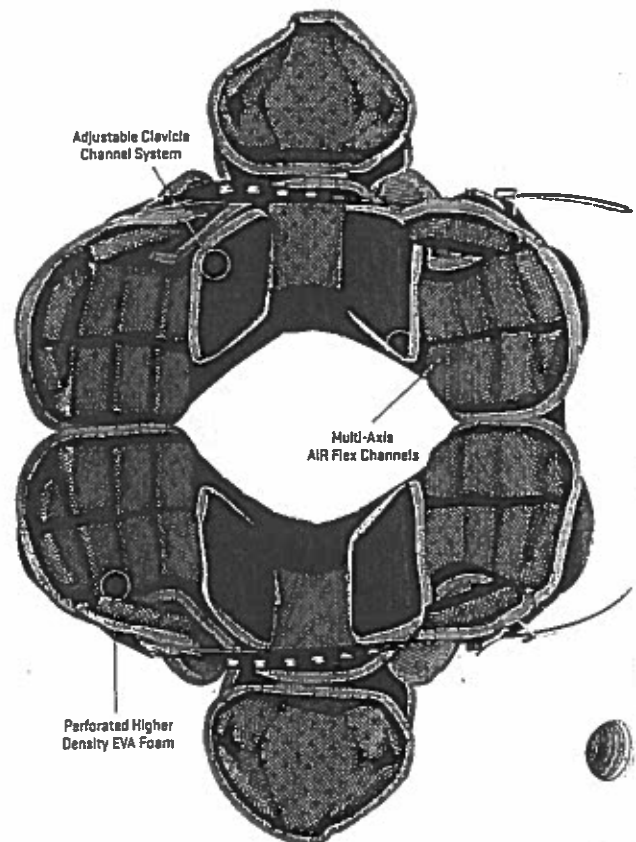

Removable deltoid and scapular pads.

Removable body cushion for easy cleaning.

The lightest varsity shoulder pad we can build while maintaining high performance standards.