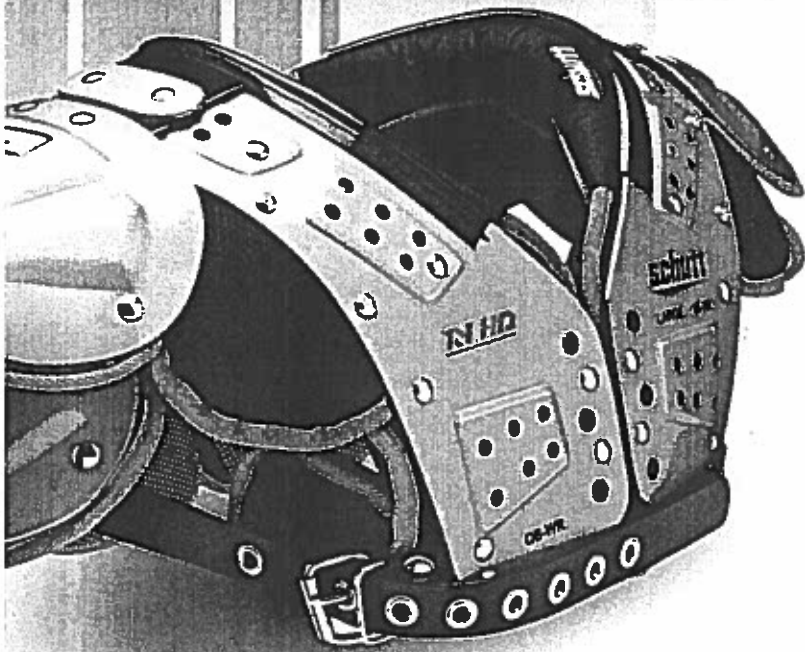

XV HD

The XV HD has many of the same features as our pro-level shoulder pads and features high-density EVA foam for greater impact absorption and durability. The moisture and heat management system of the XV HD allows airflow to and from the body which allows the skin to dry and the body to continue its natural cooling action.

TACTICAL ARCH DESIGN

High performance arch designs to minimize weight without sacrificing hitting zone protection. These new arches are engineered for maximum range of motion and mobility.

Streamlined and balanced arch designs to keep arches and cushions in proper hitting position with less "upward" movement of shoulder pads.

Designed, positioned and sized epaulets and caps (low profile) eliminating "grab" points and creating better overall performance.

Position specific arches include QB/WR, Skill for RB/DB, All Purpose for FB/LB/TE and OL/DL with Non-Epaulet design.

Raised corrugations for additional strength and air flow.

HEAT AND MOISTURE MANAGEMENT

High density EVA foam is perforated throughout the body cushion allowing heat to escape.

The ventilated arch has raised corrugations and 7 mm vent holes to allow heat to escape and excess sweat to evaporate. Multi-Axis air flow channels maximize breathability.

CLAVICLE CHANNEL SYSTEM

This system absorbs impact specifically around the AC joint and provides maximum shoulder protection. The hook and loop pad attachments can be repositioned or removed to ensure a precise fit and coverage in the key hitting areas.

OTHER FEATURES

Flat Pad Design is low profile for improved mobility.

BIOETHANE™ belts create a snug and secure fit while maintaining the shape of the arch to maximize range of motion.

Pre-drilled for Accessory attachment.

Removable deltoid and scapular pads.