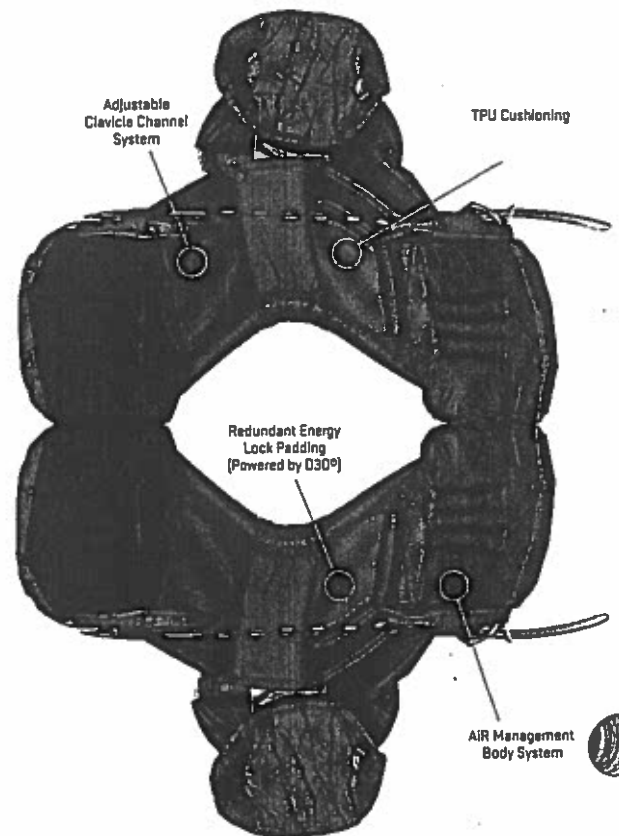

Removable deltoid and scapular pads for a custom fit.

Stainless steel hardware.

Removable body for easy hand washing of cushions.