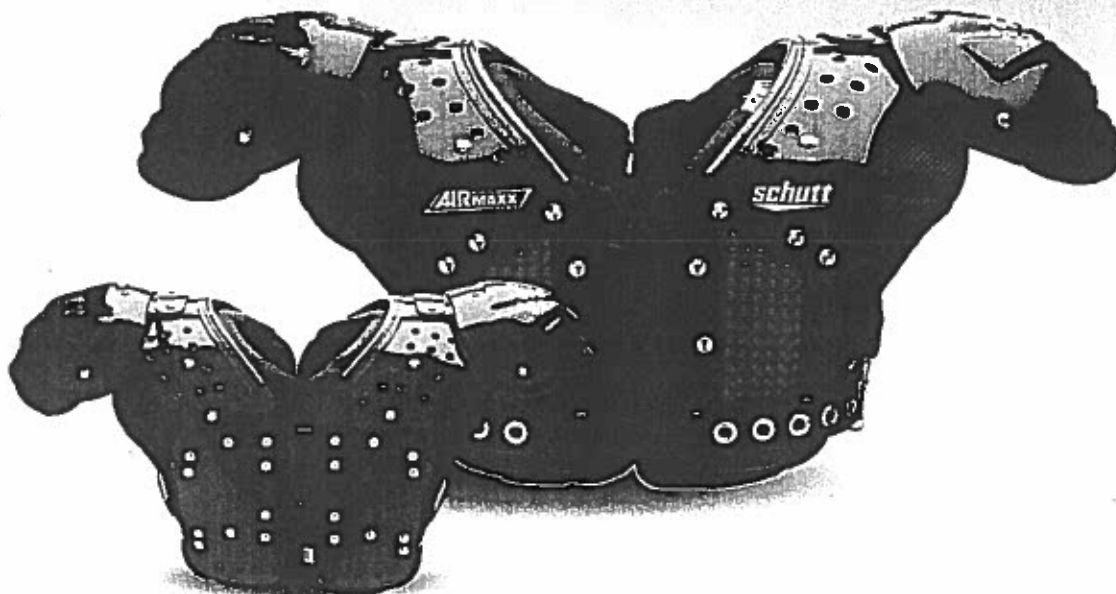

Elite Performance. The Youth AIR Maxx Flex All Purpose Shoulder Pad features TPU Cushioning positioned over the shoulders for maximum protection. The All Purpose arch is suitable for every player on the field.

MSRP: $155.00

SMALL

Item # 80195703
Chest 32-34"
Shoulders 14-15"
Weight 120-135

MEDIUM

Item # 80195704
Chest 34-36"
Shoulders 15-16"
Weight 135-160

LARGE

Item # 80195705
Chest 36-38"
Shoulders 16-17"
Weight 160-165

X-LARGE

Item # 80195706
Chest 38-40"
Shoulders 17-18"
Weight 165+

WARNING: These pieces of protective equipment are designed to reduce the possibility of injury to the specific body part which they cover. Use of this equipment does not guarantee that you will be protected from serious, disabling or permanent injury while playing football. Any modification or alteration without the permission of the manufacturer could reduce the protective capacity.

AIR MAXX TPU CUSHIONING

AIR Maxx TPU cushioning that is used in our best performing helmets is positioned over the shoulders providing enhanced impact absorption. AIR Maxx TPU is durable and able to stand up to thousands of impacts.

HEAT AND MOISTURE MANAGEMENT SYSTEM

This protective shoulder pad cushion is made of perforated dual-density foam covered by two breathable layers (front and back) that allow the heat to migrate away from the body keeping you cooler.

CLAVICLE CHANNEL SYSTEM

This system absorbs impact specifically around the AC joint and provides enhanced shoulder protection in the key hitting area.

OTHER DESIGN FEATURES

Raised corrugations for strength and increased air flow

Flat Pad Design is low profile for improved mobility

BIOTHANE™ belts create a snug and secure fit while maintaining the shape of the arch to maximize range of motion

Pre-drilled for Accessory attachment

Stainless Steel Hardware