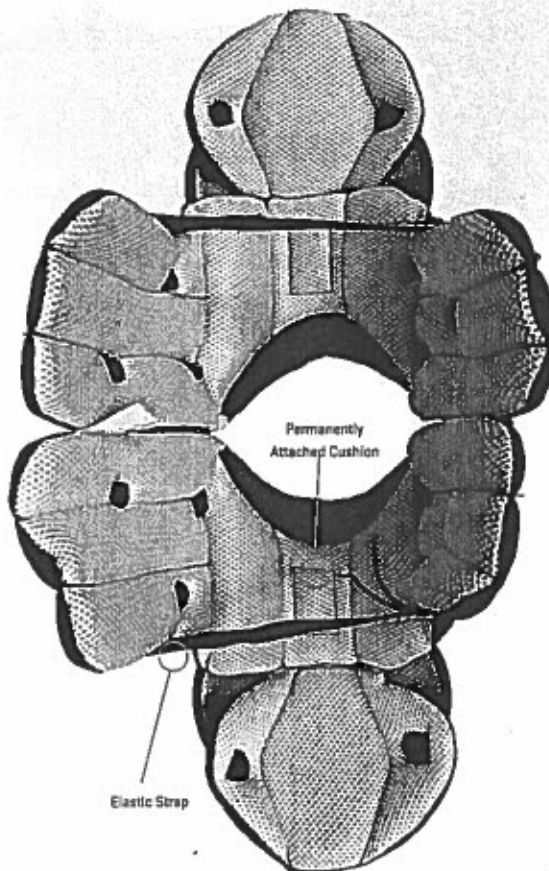

ANTIMICROBIAL TREATMENT

The body cushion materials are treated with an antimicrobial solution that prevents the growth of mold and bacteria.