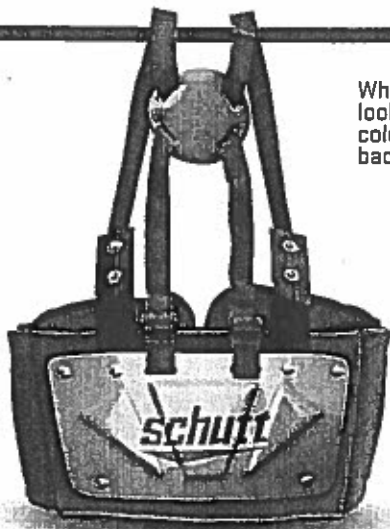

Body Trim Colors

Black - 06
Silver - 01
Dark Green - 14
Royal Blue - 05
Navy - 08
Scarlet - 03
Orange - 05
Athletic Gold - 04
Vegas Gold - 28
Purple - 11
Columbia Blue - 21

What about shoulder pad accessories? You can complete your customized look, starting on page 96 of our accessories section. Here you'll find exclusive color-matched back protection, as well as some all-new color variants of our back plates and rib protectors.