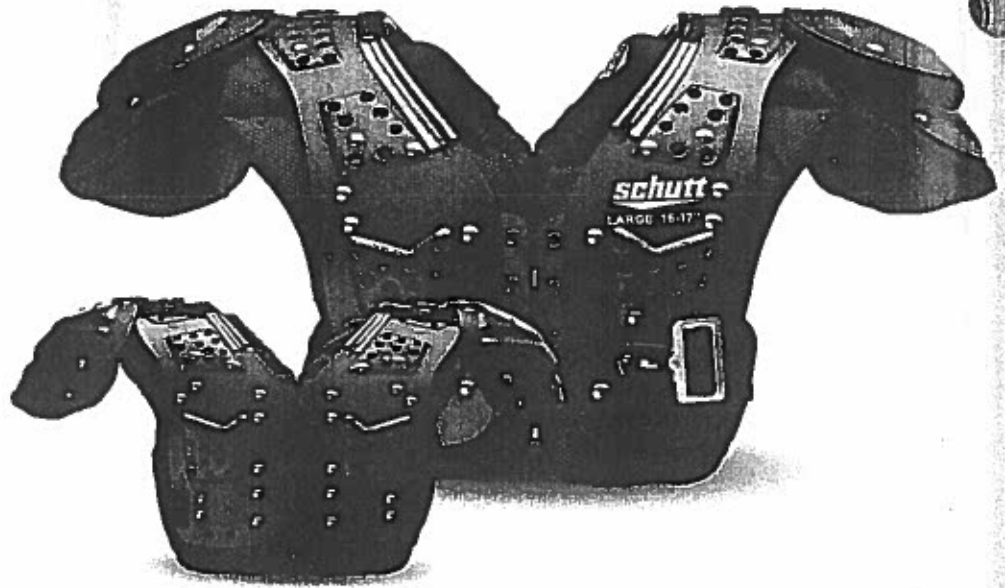

MID FLEX 4.0

NEW!

Superior Performance. The New Mid Flex 4.0 Shoulder Pad features raised corrugations and 7mm vent holes. Arches are positioned over the shoulders for maximum protection. Suitable for every player on the field.

MSRP: $95.00

X-SMALL

Item # 80235702
Chest 30-32"
Shoulders 13 - 14"
Weight 105 - 120

SMALL

Item # 80235703
Chest 32-34"
Shoulders 14 - 15"
Weight 120 - 135

MEDIUM

Item # 80235704
Chest 34-36"
Shoulders 15 - 16"
Weight 135 - 160

LARGE

Item # 80235705
Chest 36-38"
Shoulders 16 - 17"
Weight 160 - 165

X-LARGE

Item # 80235706
Chest 38-40"
Shoulders 17 - 18"
Weight 165+

WARNING: These pieces of protective equipment are designed to reduce the possibility of injury to the specific body part which they cover. Use of this equipment does not guarantee that you will be protected from serious, disabling or permanent injury while playing football. Any modification or alteration without the permission of the manufacturer could reduce the protective capacity.

HEAT AND MOISTURE MANAGEMENT

Perforated dual-density padding combined with breathable mesh and 7mm vent holes in the arches makes the Mid Flex 4.0 body cushion breathable and allows maximum air flow keeping you cooler than most youth pads.

THREE POINT BELT SYSTEM

The adjustable elastic belt features attachment to the arches at three points. The two points of attachment at the back arch provide a more snug fit pulling the arch to the body. This better fit means less movement and more consistent protection.

ANTIMICROBIAL TREATMENT

The body cushion materials are treated with an antimicrobial solution that prevents the growth and spread of mold and bacteria.

ALL PURPOSE PERFORMANCE

The Mid Flex 4.0 arch design is meant for use all over the field. The arches are meant to give protection while allowing freedom of movement. The raised corrugation provides added strength to the arch in key hitting areas. The integrated clavicle channel blocks give an added layer of protection around the shoulder.