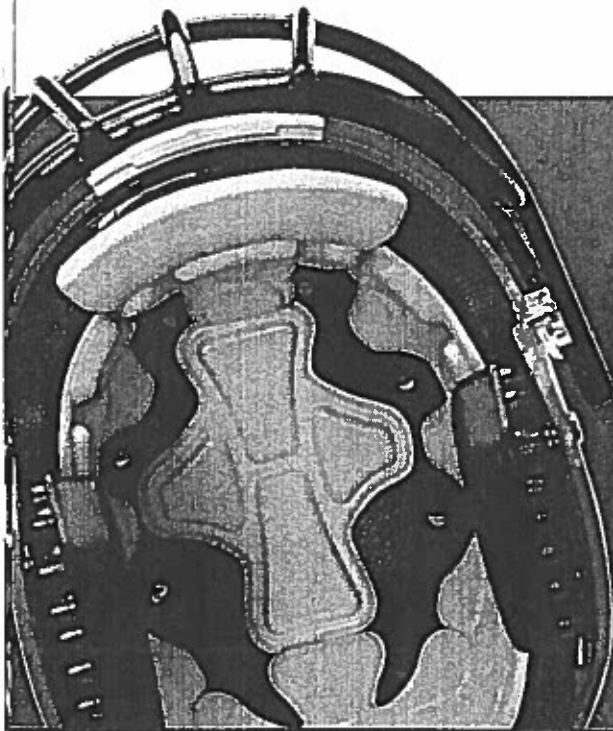

AIR STANDARD V

MSRP: $70.00

NEW!

X-SMALL

ITEM # 7977002CCC
HEAD SIZE 6 3/8 - 6 3/4
CIRCUMFERENCE 20 - 20 1/2"

SMALL

ITEM # 7977003CCC
HEAD SIZE 6 3/8 - 6 7/8
CIRCUMFERENCE 20 1/2 - 21 1/2"

MEDIUM

ITEM # 7977004CCC
HEAD SIZE 6 7/8 - 7 1/8
CIRCUMFERENCE 21 1/2 - 22 1/2"

LARGE

ITEM # 7977005CCC
HEAD SIZE 7 1/8 - 7 3/4
CIRCUMFERENCE 22 1/2 - 23"

X-LARGE

ITEM # 7977006CCC
HEAD SIZE 7 3/4 - 7 7/8
CIRCUMFERENCE 23 - 23 1/2"

ABS PLASTIC

TRADITIONAL
STANDOFF

SOFT CUP
CRIN STRAP

MADE IN THE
USA

EVA FOAM
PADDING

EPP FOAM
LINER

AIR MAXX
TPU JAW PADS

STANDARD
NOSE BUMPER

PLASTIC
BUCKLES

Manufacturer Certified
Product Meets
NOCSAE
Applicable Standard

Patent #8,069,498, #8,146,778, #8,201,269 WARNING: Keep your head up. Do not butt, ram, spear, or strike an opponent with any part of this helmet or faceguard. This is a violation of football rules and may cause you to suffer severe brain or neck injury, including paralysis or death and possible injury to your opponent. Contact in football may result in Concussion/Brain injury which no helmet can prevent. Symptoms include: loss of consciousness or memory, dizziness, headache, nausea, or confusion. If you have symptoms, immediately stop and report them to your coach, trainer, and parents. Do not return to a game or contact until all symptoms are gone and you receive medical clearance. Ignoring this warning may lead to another and more serious or fatal brain injury. NO HELMET SYSTEM CAN PROTECT YOU FROM SERIOUS BRAIN AND/OR NECK INJURIES INCLUDING PARALYSIS OR DEATH. TO AVOID THESE RISKS, DO NOT ENGAGE IN THE SPORT OF FOOTBALL. TO ACHIEVE THE MOST EFFECTIVE PERFORMANCE OF A Schutt HELMET, USE ONLY SCHUTT SPORTS REPLACEMENT COMPONENTS. WARNING: Do not attach any accessories that are not supplied by and/or approved to be worn with Schutt helmets. Attachment of accessories not supplied by or recommended for Schutt helmets will void the warranty and could adversely affect the protective capabilities of the helmet. If you are unsure if an accessory is approved, please visit schuttsports.com. Due to differences in head shapes and sizes, adjustments may be needed to achieve proper fit and/or comfort. Please refer to the fitting instructions booklet included with each new Schutt helmet. Also available at schuttsports.com. Using jaw pads from suppliers other than Schutt Sports will void the warranty.