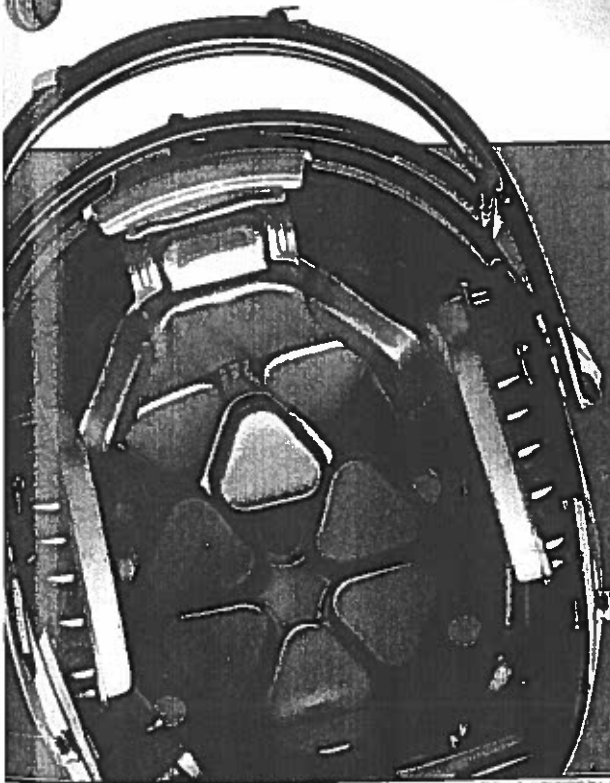

YOUTH AIR XP PRO

MSRP: $190.00

SMALL

ITEM # 78960013CCC
HEAD SIZE 6 - 6 1/2"
CIRCUMFERENCE 19 - 20.5"

MEDIUM

ITEM # 78960014CCC
HEAD SIZE 6 1/4 - 7"
CIRCUMFERENCE 20 1/2 - 22"

LARGE

ITEM # 78960015CCC
HEAD SIZE 7 - 7 1/4"
CIRCUMFERENCE 22 - 23 1/2"

X-LARGE

ITEM # 78960016CCC
HEAD SIZE 7 1/4 - 8"
CIRCUMFERENCE 23 1/2 - 25"

ABS PLASTIC	TRADITIONAL STANDOFF	SOFT CUP CHIN STRAP
MADE IN THE USA	SINGLE LAYER TPU	SUREFIT AIRLINER
MECHANICALLY ATTACHED TPU	TWIST RELEASE SYSTEM	TPU ENHANCER
VALVE ATTACHMENT SYSTEM	AIR MAXX TPU JAW PADS	PLASTIC BUCKLES

NOTHING'S SWEETER THAN KANDY.

We've got tons of tasty colors starting on page 34.