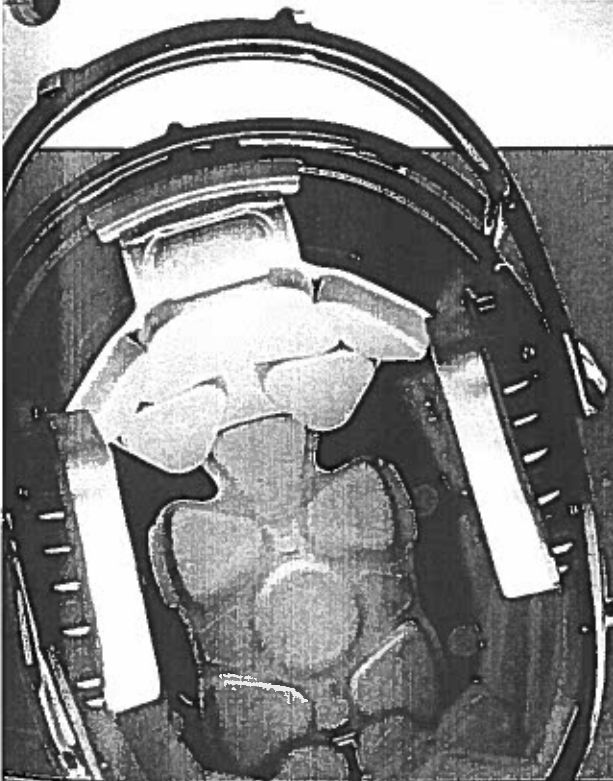

XP HYBRID

MSRP: $90.00

2X-SMALL

ITEM # 7990031CCC
HEAD SIZE 6 - 6 1/4"
CIRCUMFERENCE 19 - 19 1/2"

X-SMALL

ITEM # 7990032CCC
HEAD SIZE 6 1/4 - 6 1/2"
CIRCUMFERENCE 19 1/4 - 20 1/2"

SMALL

ITEM # 7990033CCC
HEAD SIZE 6 1/2 - 6 3/4"
CIRCUMFERENCE 20 1/2 - 21 1/4"

MEDIUM

ITEM # 7990034CCC
HEAD SIZE 6 3/4 - 7"
CIRCUMFERENCE 21 1/4 - 22"

LARGE

ITEM # 7990035CCC
HEAD SIZE 7 - 7 1/4"
CIRCUMFERENCE 22 - 22 3/4"

X-LARGE

ITEM # 7990036CCC
HEAD SIZE 7 1/4 - 7 1/2"
CIRCUMFERENCE 22 3/4 - 23 1/2"

ABS PLASTIC 	TRADITIONAL STANDOFF 	SOFT CUP CHIN STRAP
MADE IN THE USA 	TPU / D30® HYBRID CUSHION 	SINGLE LAYER TPU
NON-INFLATABLE HELMET LINER 	AIR MAXX TPU JAW PADS 	MECHANICALLY ATTACHED TPU
TWIST RELEASE SYSTEM 	PLASTIC BUCKLES 	

YOUR TEAM, YOUR PAINT STYLE.

Check out our line of custom paint styles on page 42.