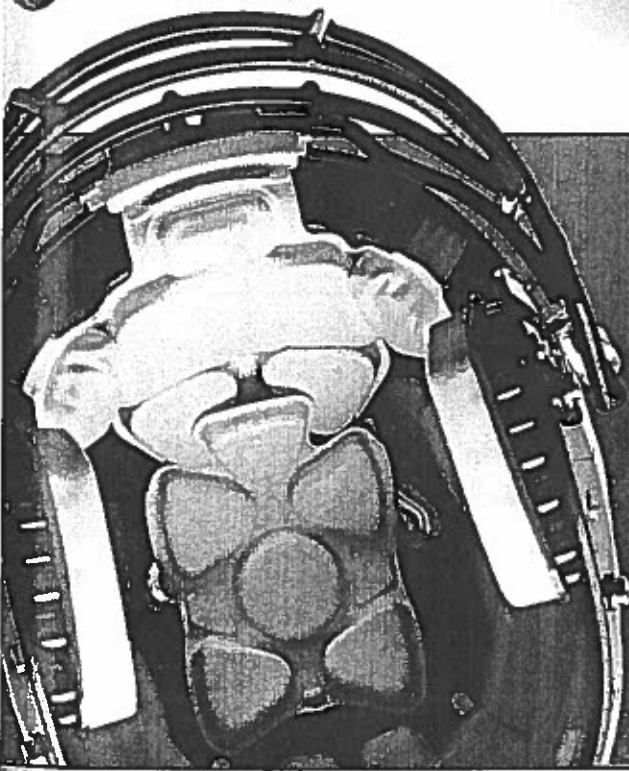

VENGEANCE DCT HYBRID

MSRP: $95.00

2X-SMALL

ITEM # 2045911CCC
HEAD SIZE 6 - 6 1/4"
CIRCUMFERENCE 19 - 19 1/2"

X-SMALL

ITEM # 2045912CCC
HEAD SIZE 6 1/4 - 6 1/2"
CIRCUMFERENCE 19 1/2 - 20 1/4"

SMALL

ITEM # 2045913CCC
HEAD SIZE 6 1/2 - 6 3/4"
CIRCUMFERENCE 20 1/2 - 21 1/4"

MEDIUM

ITEM # 2045914CCC
HEAD SIZE 6 3/4 - 7"
CIRCUMFERENCE 21 1/4 - 22"

LARGE

ITEM # 2045915CCC
HEAD SIZE 7 - 7 1/4"
CIRCUMFERENCE 22 - 22 1/4"

X-LARGE

ITEM # 2045916CCC
HEAD SIZE 7 1/4 - 7 1/2"
CIRCUMFERENCE 22 1/4 - 23 1/4"

ABS PLASTIC 	LARGE STANDOFF 	RAISED EYEBROW FACEGUARD 	SOFT CUP CHIN STRAP
MADE IN THE USA 	TPU / D30° HYBRID CUSHION 	TPU CUSHION 	NON-INFLATABLE HELMET LINER
MECHANICALLY ATTACHED TPU 	TWIST RELEASE SYSTEM 	TPU ENHANCED 	AIR MAXX TPU JAW PADS
PLASTIC BUCKLES 	VALVE ATTACHMENT SYSTEM 	PLASTIC BUCKLES 	PLASTIC BUCKLES

IT'S TOUGHER THAN IT LOOKS.

Satin Matte Colors are all-new! See 'em on page 37.