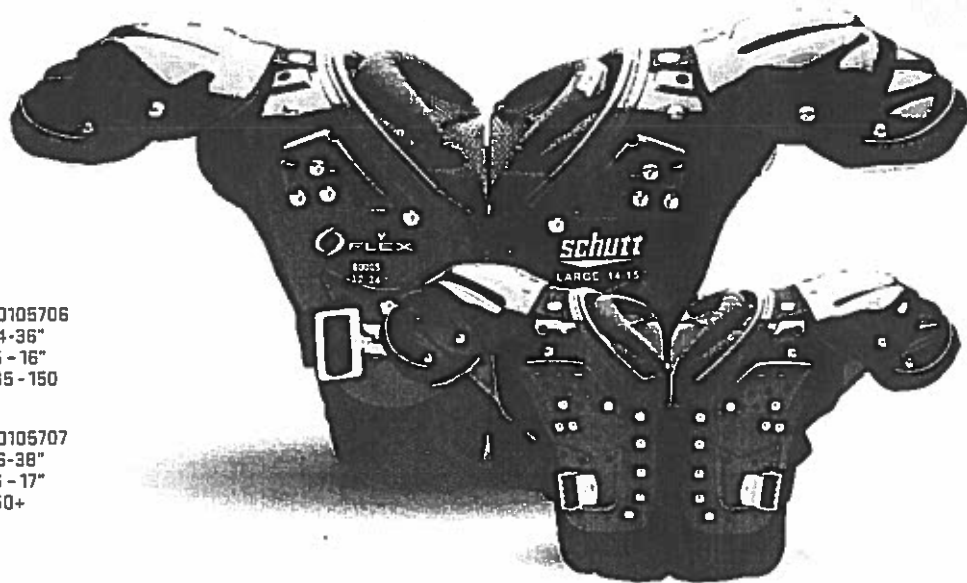

Y-FLEX 2.0

A lightweight, all purpose design for the exceptional youth athlete looking for varsity style protection. The extended body length adds extra protection.

MSRP: $52.00 - $66.00

2X-SMALL

Item # 80105701
Chest 24-26"
Shoulders 10 - 11"
Weight 60 - 75

X-SMALL

Item # 80105702
Chest 26-28"
Shoulders 11 - 12"
Weight 75 - 90

SMALL

Item # 80105703
Chest 28-30"
Shoulders 12-13"
Weight 90 - 105

MEDIUM

Item # 80105704
Chest 30-32"
Shoulders 13 - 14"
Weight 105 - 120

X-LARGE

Item # 80105706
Chest 34-36"
Shoulders 15 - 16"
Weight 135 - 150

LARGE

Item # 80105705
Chest 32-34"
Shoulders 14 - 15"
Weight 120 - 135

2X-LARGE

Item # 80105707
Chest 36-38"
Shoulders 16 - 17"
Weight 150+