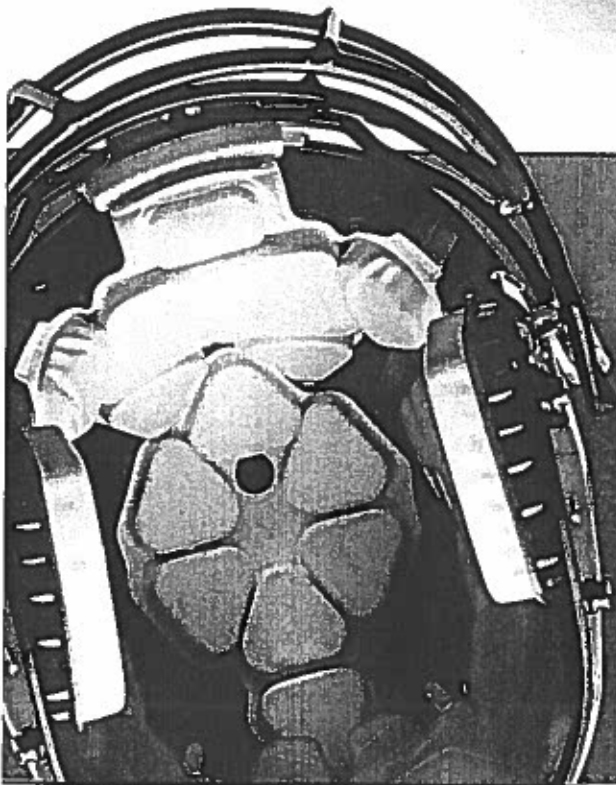

VENGEANCE DCT HYBRID +

MSRP: $115.00

SMALL

ITEM # 2045813CCC
HEAD SIZE 6 - 6 1/2
CIRCUMFERENCE 19 - 20 1/2"

MEDIUM

ITEM # 2045814CCC
HEAD SIZE 6 1/2 - 7
CIRCUMFERENCE 20.5 - 22"

LARGE

ITEM # 2045815CCC
HEAD SIZE 7 - 7 1/2
CIRCUMFERENCE 22 - 23 1/2"

X-LARGE

ITEM # 2045816CCC
HEAD SIZE 7 1/2 - 8
CIRCUMFERENCE 23 1/2 - 25"

ABS PLASTIC

LARGE
STANDOFF

RAISED EYEBROW
FACEGUARD

SOFT CUP
CHIN STRAP

MADE IN THE
USA

TPU / B30°
HYBRID CUSHION

TPU
CUSHION

SUREFIT
AIRLINER

AIR MAXX
TPU JAW PADS

MECHANICALLY
ATTACHED TPU

TWIST RELEASE
SYSTEM

VALVE ATTACHMENT
SYSTEM

PLASTIC
BUCKLES

Manufacturer Certifies
Product Meets
NOCSAE
Applicable Standard

Patent #8,069,498, #8,148,178, #8,201,269 WARNING: Keep your head up. Do not butt, ram, spear, or strike an opponent with any part of this helmet or faceguard. This is a violation of football rules and may cause you to suffer severe brain or neck injury, including paralysis or death and possible injury to your opponent. Contact in football may result in Concussion/Brain Injury which no helmet can prevent. Symptoms include: loss of consciousness or memory, dizziness, headache, nausea, or confusion. If you have symptoms, immediately stop and report them to your coach, trainer, and parents. Do not return to a game or contact until all symptoms are gone and you receive medical clearance. Ignoring this warning may lead to another and more serious or fatal brain injury. NO HELMET SYSTEM CAN PROTECT YOU FROM SERIOUS BRAIN AND/OR NECK INJURIES INCLUDING PARALYSIS OR DEATH. TO AVOID THESE RISKS, DO NOT ENGAGE IN THE SPORT OF FOOTBALL. TO ACHIEVE THE MOST EFFECTIVE PERFORMANCE OF A Schutt HELMET, USE ONLY SCHUTT SPORTS REPLACEMENT COMPONENTS. WARNING: Do not attach any accessories that are not supplied by and/or approved to be worn with Schutt helmets. Attachment of accessories not supplied by or recommended for Schutt helmets will void the warranty and could adversely affect the protective capabilities of the helmet. If you are unsure if an accessory is approved, please visit schuttsports.com. Due to differences in head shapes and sizes, adjustments may be needed to achieve proper fit and/or comfort. Please refer to the fitting instructions booklet included with each new Schutt helmet. Also available at schuttsports.com. Using jaw pads from suppliers other than Schutt Sports will void the warranty.