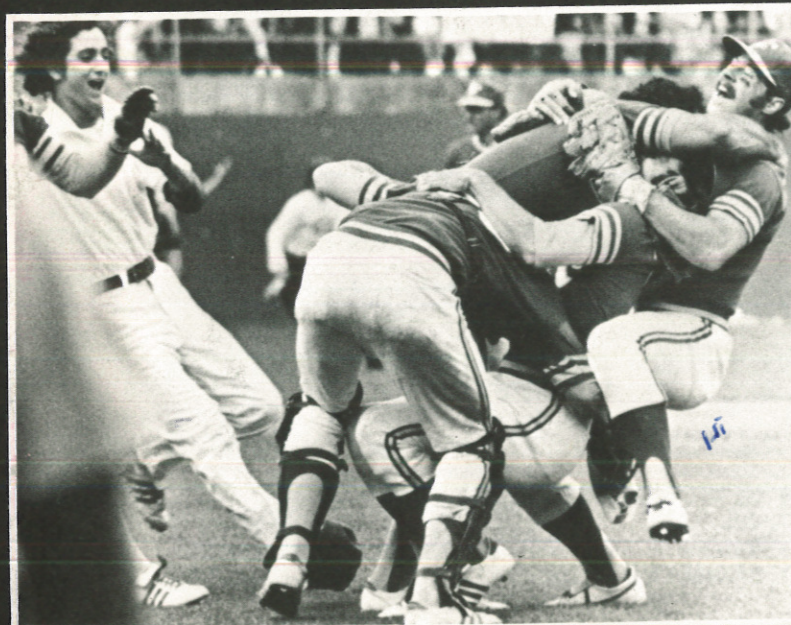

## PERON RETURNS

O.J. Simpson of Buffalo Bills gained 2,030 yards to shatter NFL single season rushing record.

## WORLD SERIES

Oakland A's defeated New York Mets for second consecutive World Series title.

Comet Kohoutek illuminated skies, not to return for 75,000 years.

## WOUNDED KNEE

Members of American Indian Movement gained attention for their cause by capturing and holding town of Wounded Knee, South Dakota.