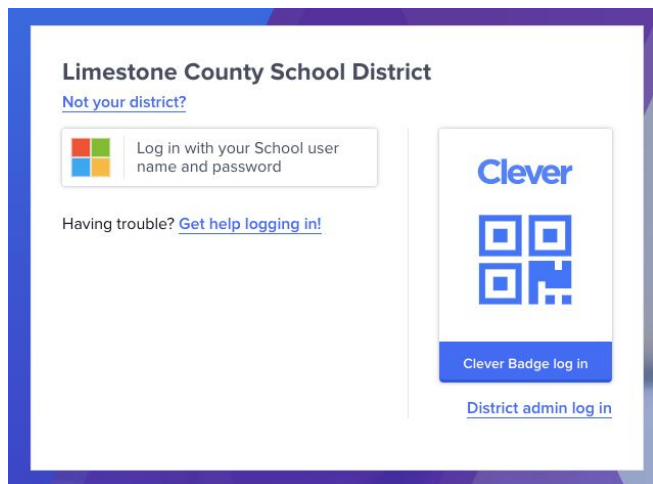

js12341234

Click Sign In.

How to Join a Google Classroom

JOIN CLASSROOM- Go to classroom.google.com.

Click the + sign and select **Join Class**.

Enter the **class code** that was given to you by your teacher. This should be a combination of letters and numbers.

Click **Join Class**.

You will now be entered into the class and will see the class homepage.

Enter class code to join.

CANCEL

JOIN

How to Log Into Clever (Student)

Go to www.clever.com

Click "Log in As a Student"

Click "Log in with your School username and password" and use the same information as given in the Google sign on

If the [Second Sign In Screen](#) appears, enter this information:

 Secure Name/Password - Form