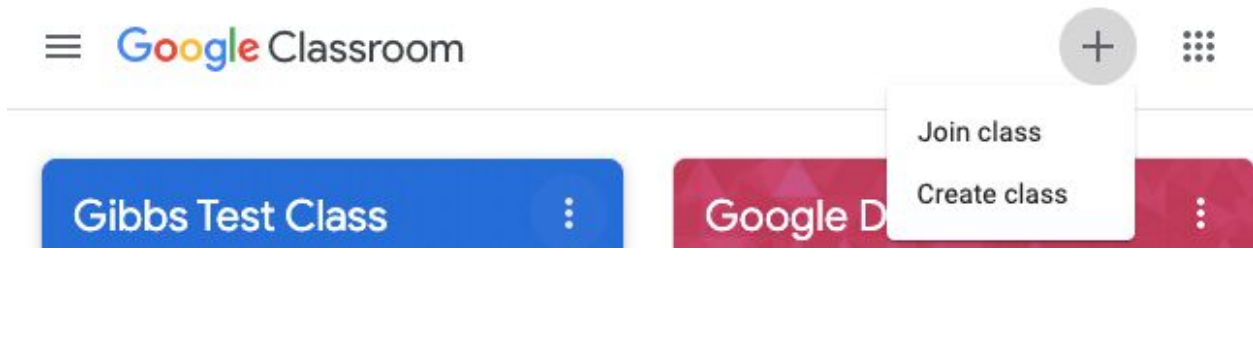

js12341234

Click Sign In.

How to Join a Google Classroom

JOIN CLASSROOM- Go to classroom.google.com.

Click the + sign and select **Join Class**.

Enter the **class code** that was given to you by your teacher. This should be a combination of letters and numbers.