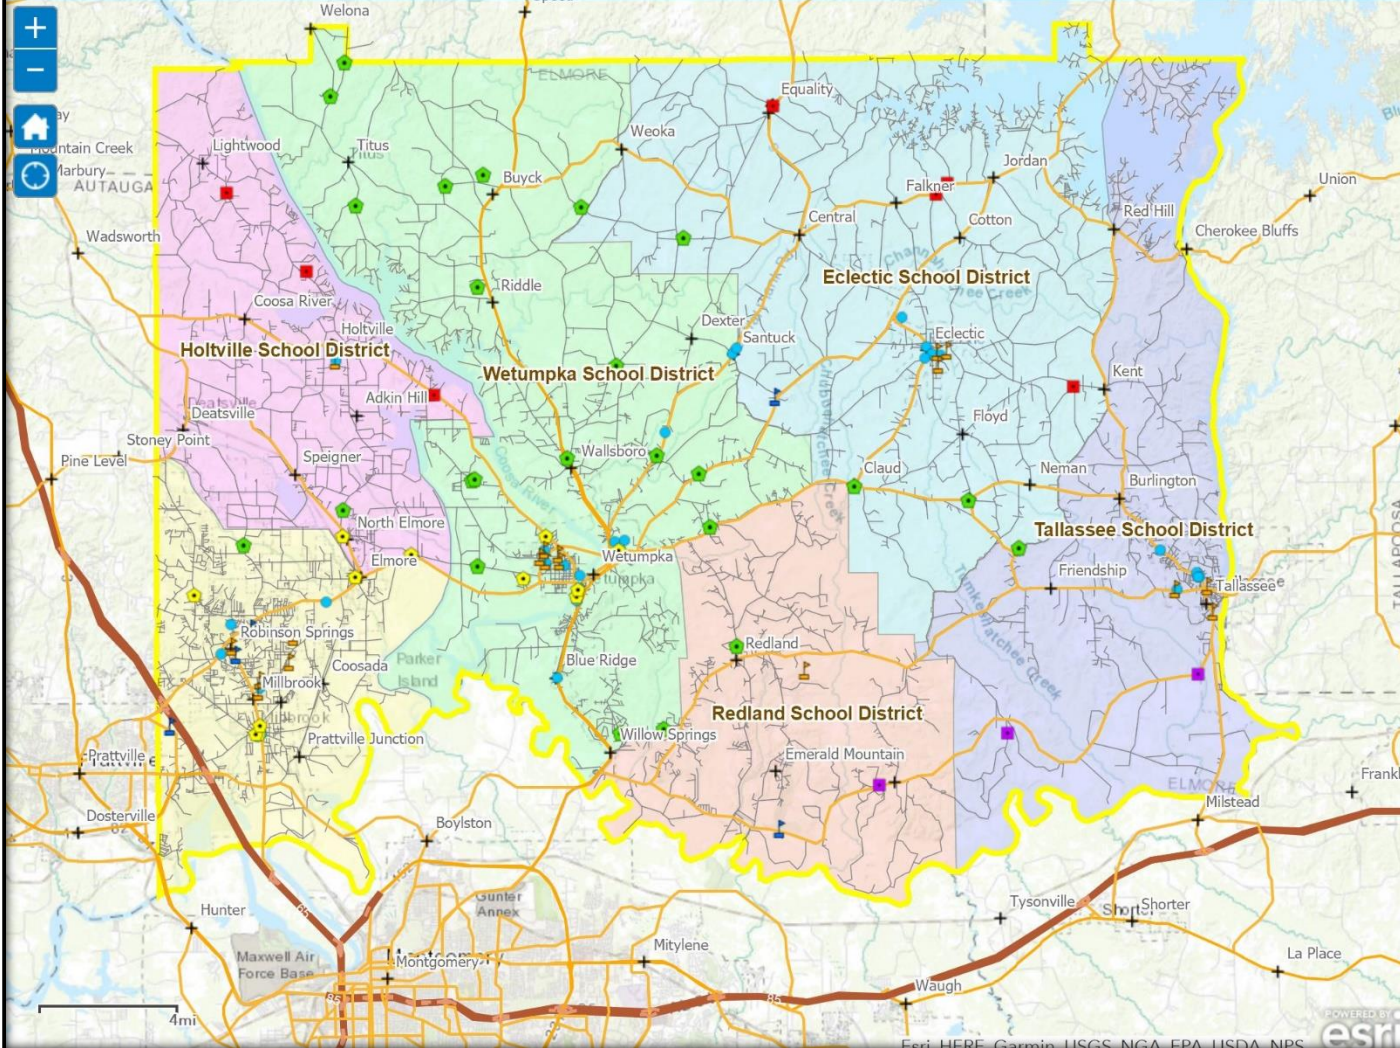

Legend

County Hotspots

- Existing Hotspot (Municipal)
- Existing Hotspot (Public School)
- Proposed Hotspot (Private School)
- Proposed Hotspot (Central Access)
- Proposed Hotspot (Windstream)
- Proposed Hotspot (Zayo)

Spectrum Hotspots

- Spectrum Hotspot

Community

- Community

State Roads

- Interstates
- Highways
- Major Roads
- Ramps

Local Roads

- Local Roads

County Area

- County Area

School Districts

- Eclectic
- Holtville

4mi