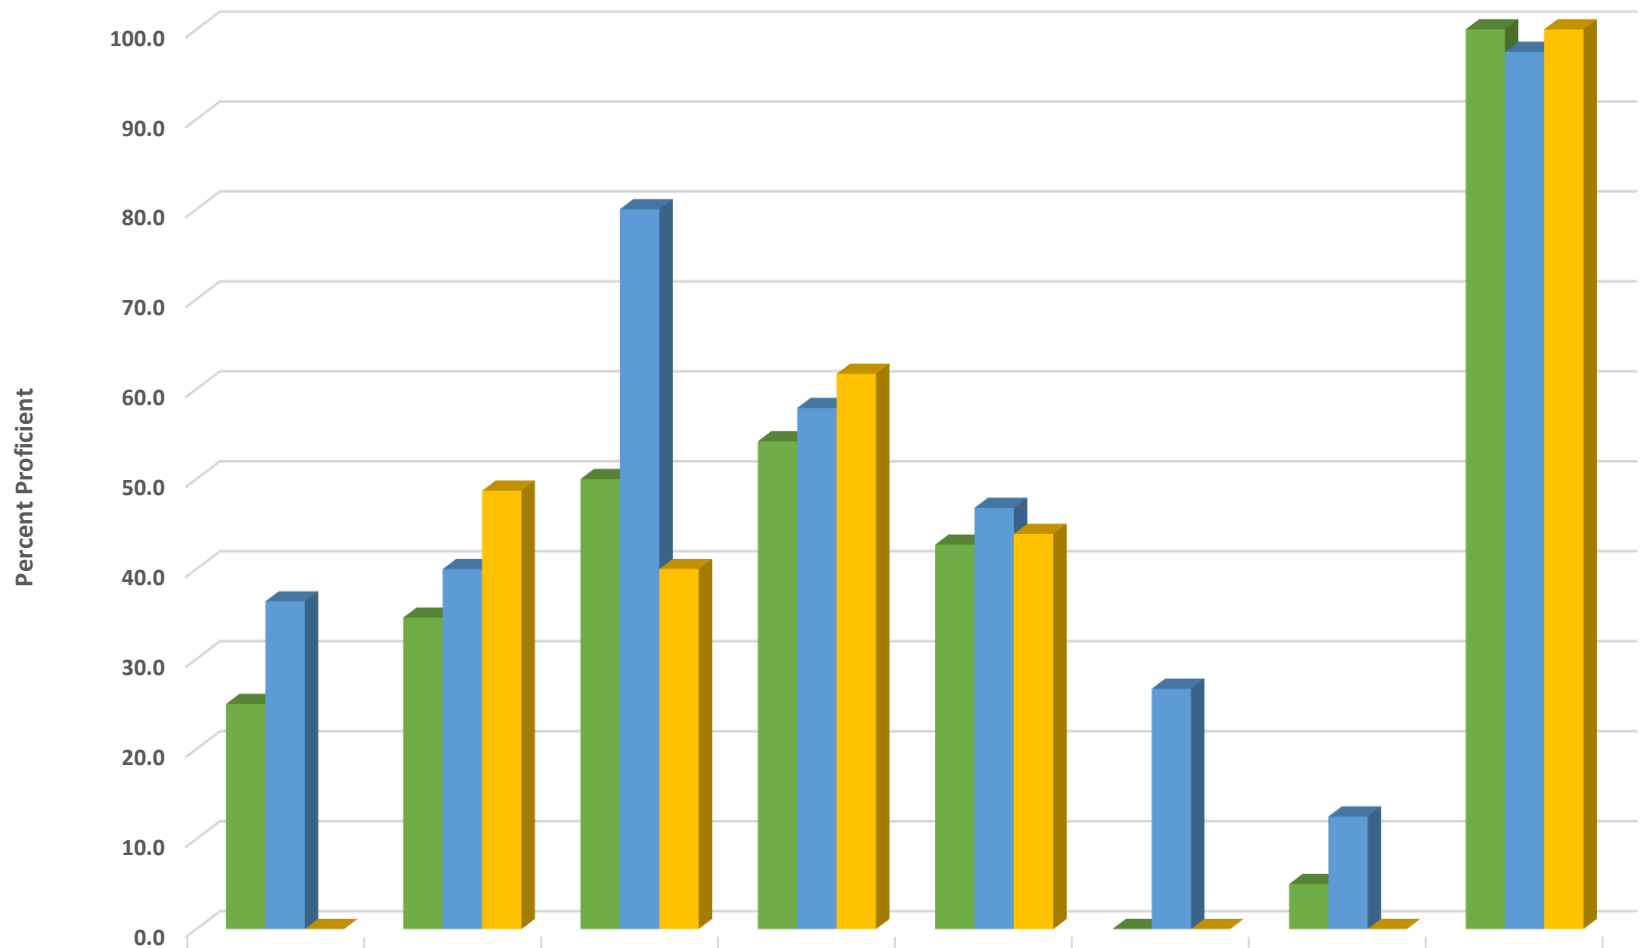

Northeastern Randolph Middle Grade 7 ELA/Reading Percent Proficient by Subgroups

	BLCK	HISP	MULT	WHITE	EDS	LEP/ELS	SWD	AIG
2017 prof pct	25.0	34.6	50.0	54.2	42.7	0.0	5.0	100.0
2018 prof pct	36.4	40.0	80.0	57.9	46.8	26.7	12.5	97.5
2019 prof pct	0.0	48.7	40.0	61.7	43.9	0.0	0.0	100.0