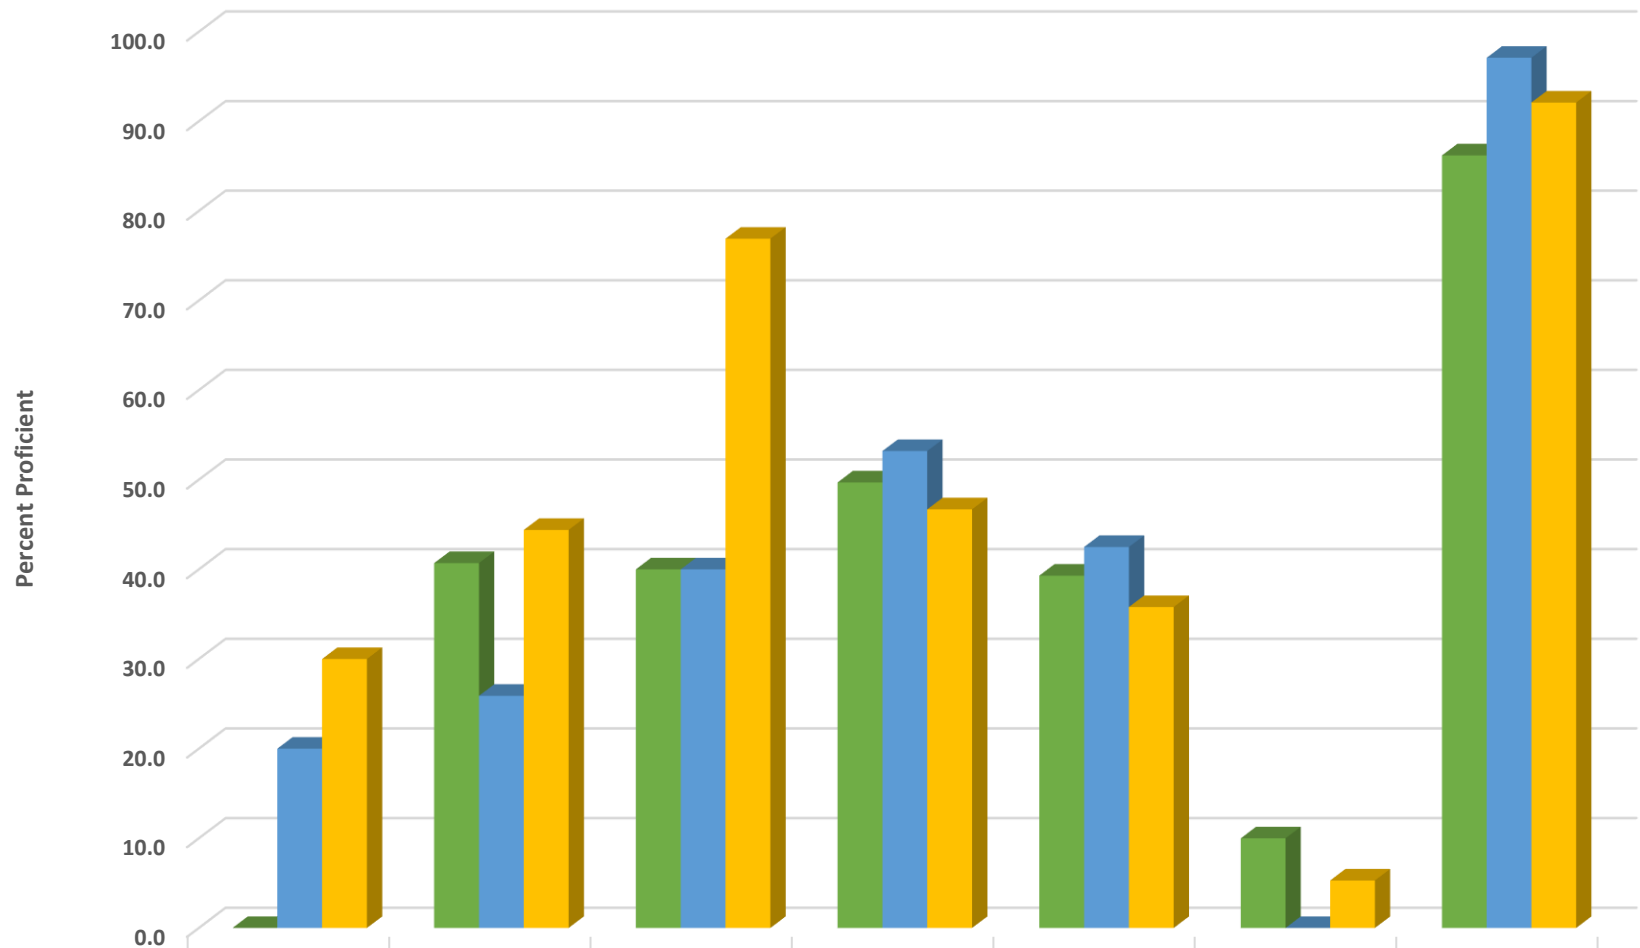

Northeastern Randolph Middle Grade 8 ELA/Reading Percent Proficient by Subgroups

■ 2017 prof pct	0.0	40.7	40.0	49.7	39.3	10.0	86.2
■ 2018 prof pct	20.0	25.9	40.0	53.2	42.5	0.0	97.1
■ 2019 prof pct	30.0	44.4	76.9	46.7	35.8	5.3	92.1