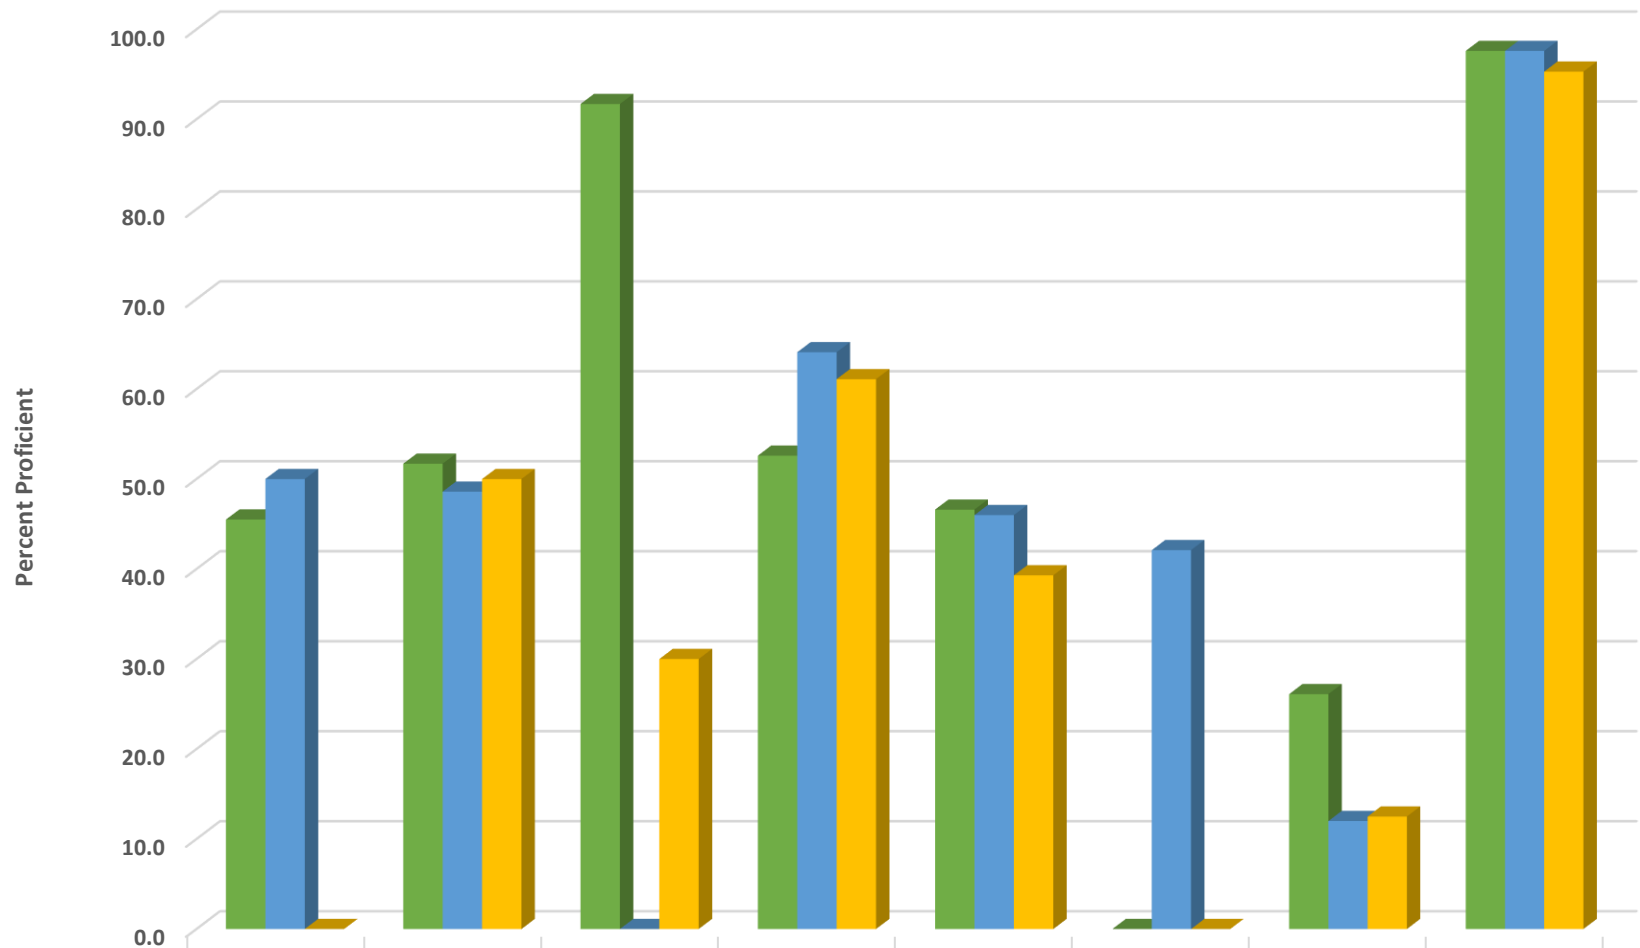

Northeastern Randolph Middle Grade 6 ELA/Reading Percent Proficient by Subgroups

	BLCK	HISP	MULT	WHITE	EDS	LEP/ELS	SWD	AIG
2017 prof pct	45.5	51.7	91.7	52.6	46.6	0.0	26.1	97.6
2018 prof pct	50.0	48.6	0.0	64.1	46.0	42.1	12.0	97.6
2019 prof pct	0.0	50.0	30.0	61.1	39.3	0.0	12.5	95.3