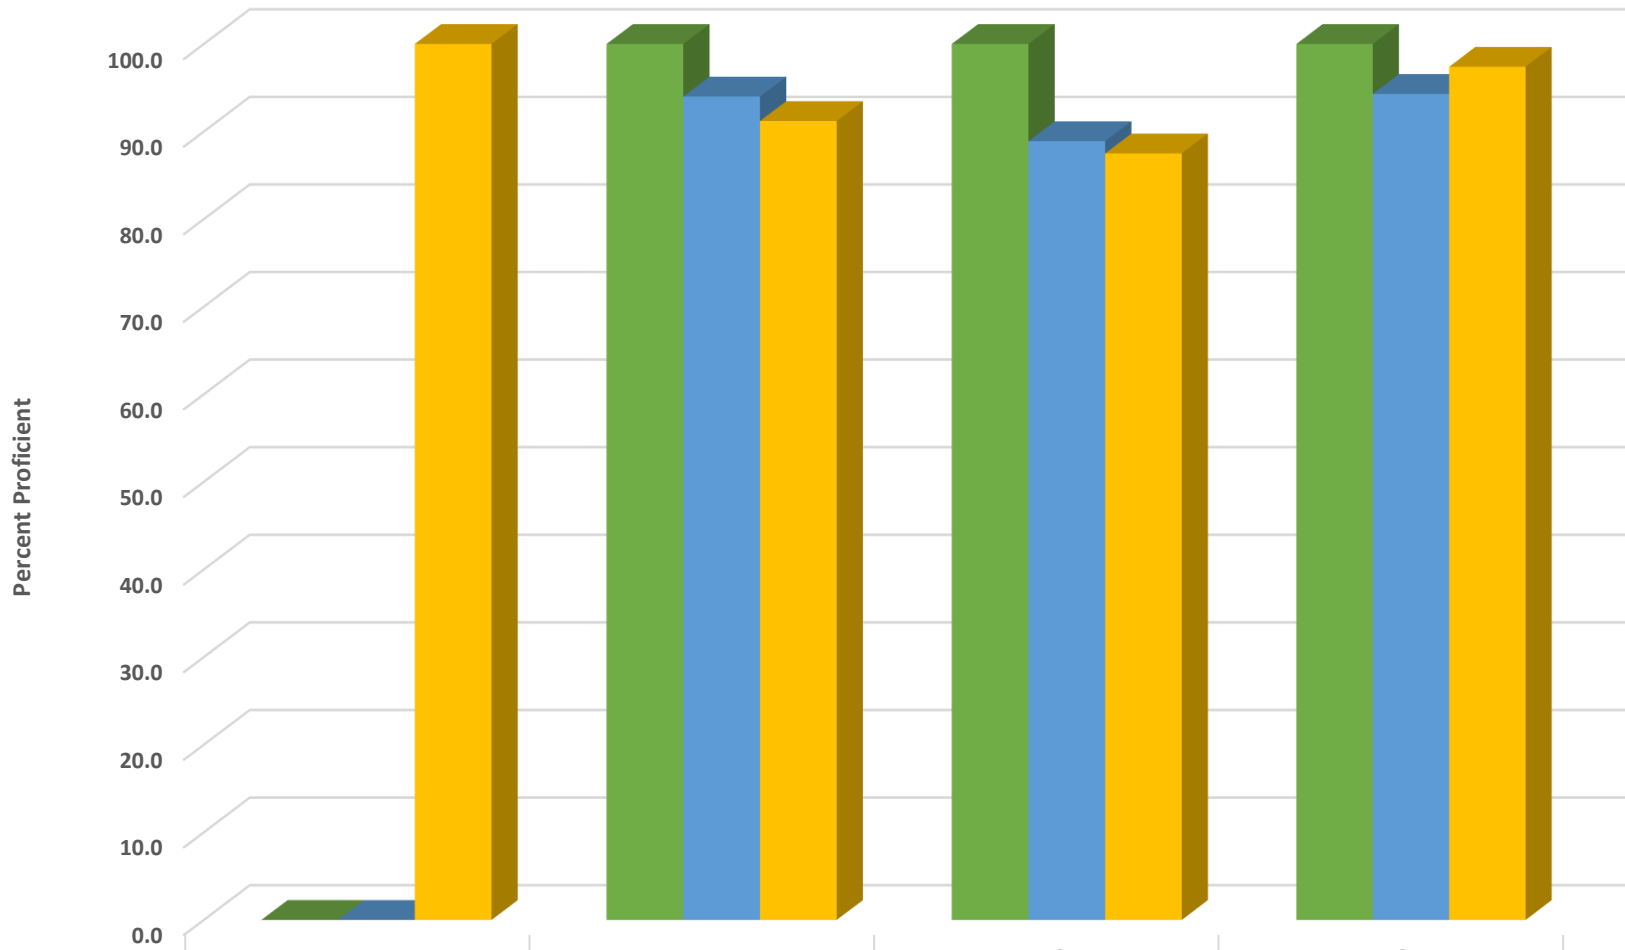

Northeastern Randolph Middle NC Math I Percent Proficient by Subgroups

■ 2017 prof pct	MULT	0.0	WHITE	100.0	EDS	100.0	AIG	100.0
■ 2018 prof pct	MULT	0.0	WHITE	94.0	EDS	88.9	AIG	94.3
■ 2019 prof pct	MULT	100.0	WHITE	91.2	EDS	87.5	AIG	97.4