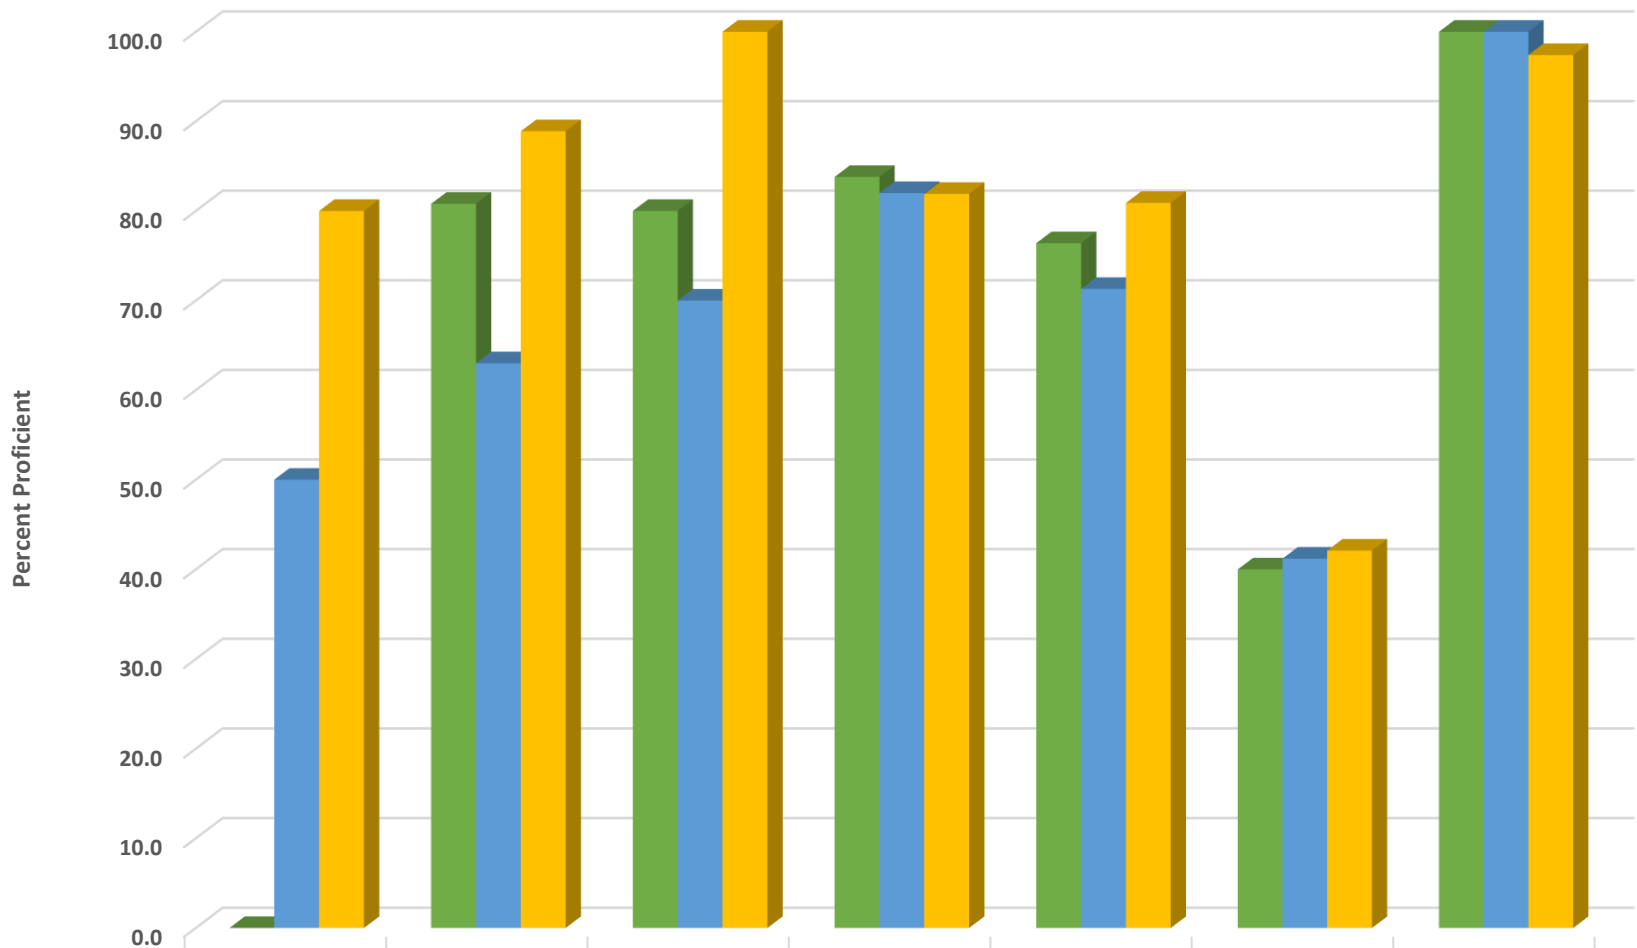

Northeastern Randolph Middle Grade 8 Science Percent Proficient by Subgroups

■ 2017 prof pct	0.0	80.8	80.0	83.8	76.4	40.0	100.0
■ 2018 prof pct	50.0	63.0	70.0	82.0	71.3	41.2	100.0
■ 2019 prof pct	80.0	88.9	100.0	81.9	80.9	42.1	97.4