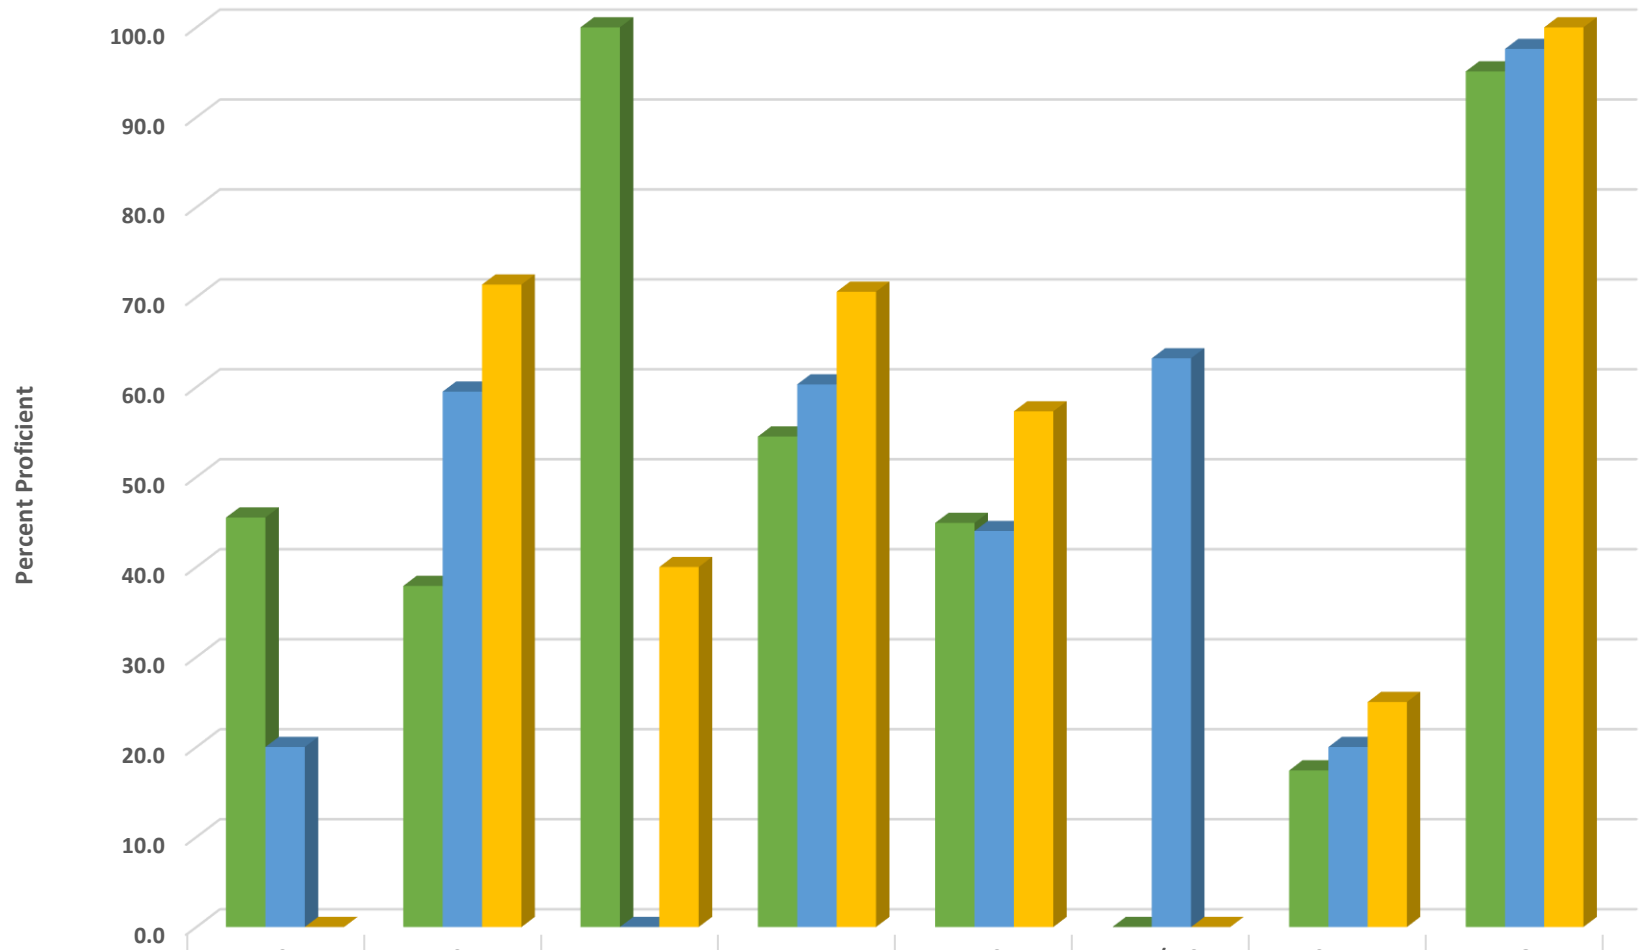

Northeastern Randolph Middle Grade 6 Math Percent Proficient by Subgroups

■ 2017 prof pct	45.5	37.9	100.0	54.5	44.9	0.0	17.4	95.1
■ 2018 prof pct	20.0	59.5	0.0	60.3	44.0	63.2	20.0	97.6
■ 2019 prof pct	0.0	71.4	40.0	70.6	57.3	0.0	25.0	100.0