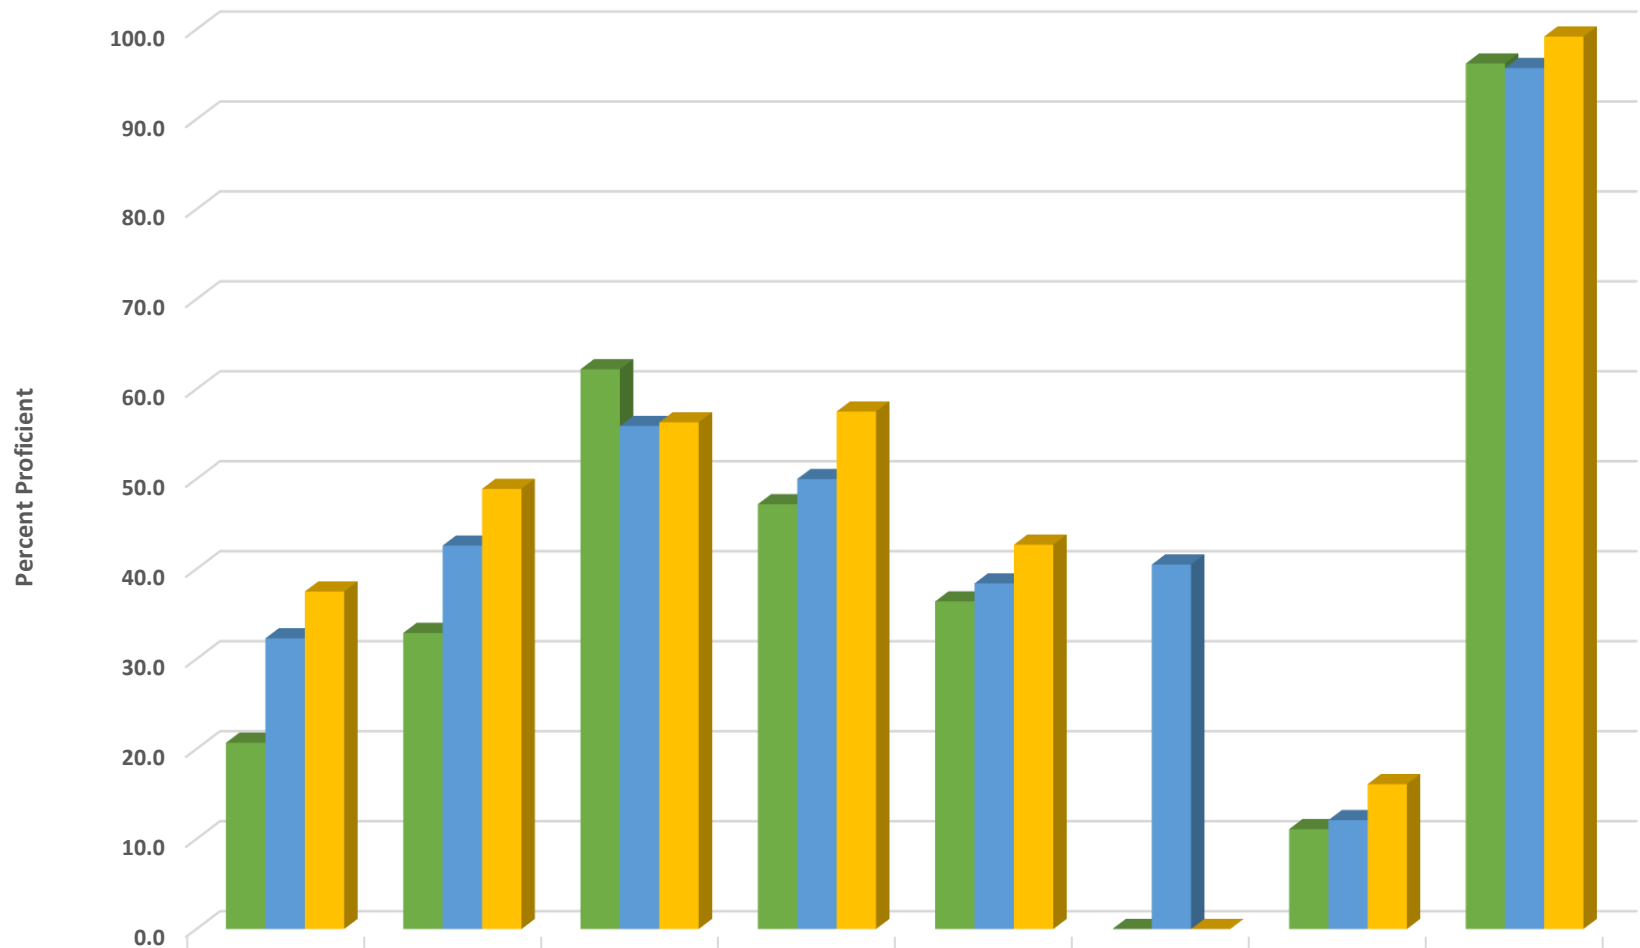

Northeastern Randolph Middle Grades 6-8 Math Percent Proficient by Subgroups

	BLCK	HISP	MULT	WHITE	EDS	LEP/ELS	SWD	AIG
2017 prof pct	20.7	32.9	62.2	47.2	36.4	0.0	11.1	96.2
2018 prof pct	32.3	42.6	55.9	50.0	38.4	40.5	12.1	95.7
2019 prof pct	37.5	48.9	56.3	57.5	42.7	0.0	16.1	99.2