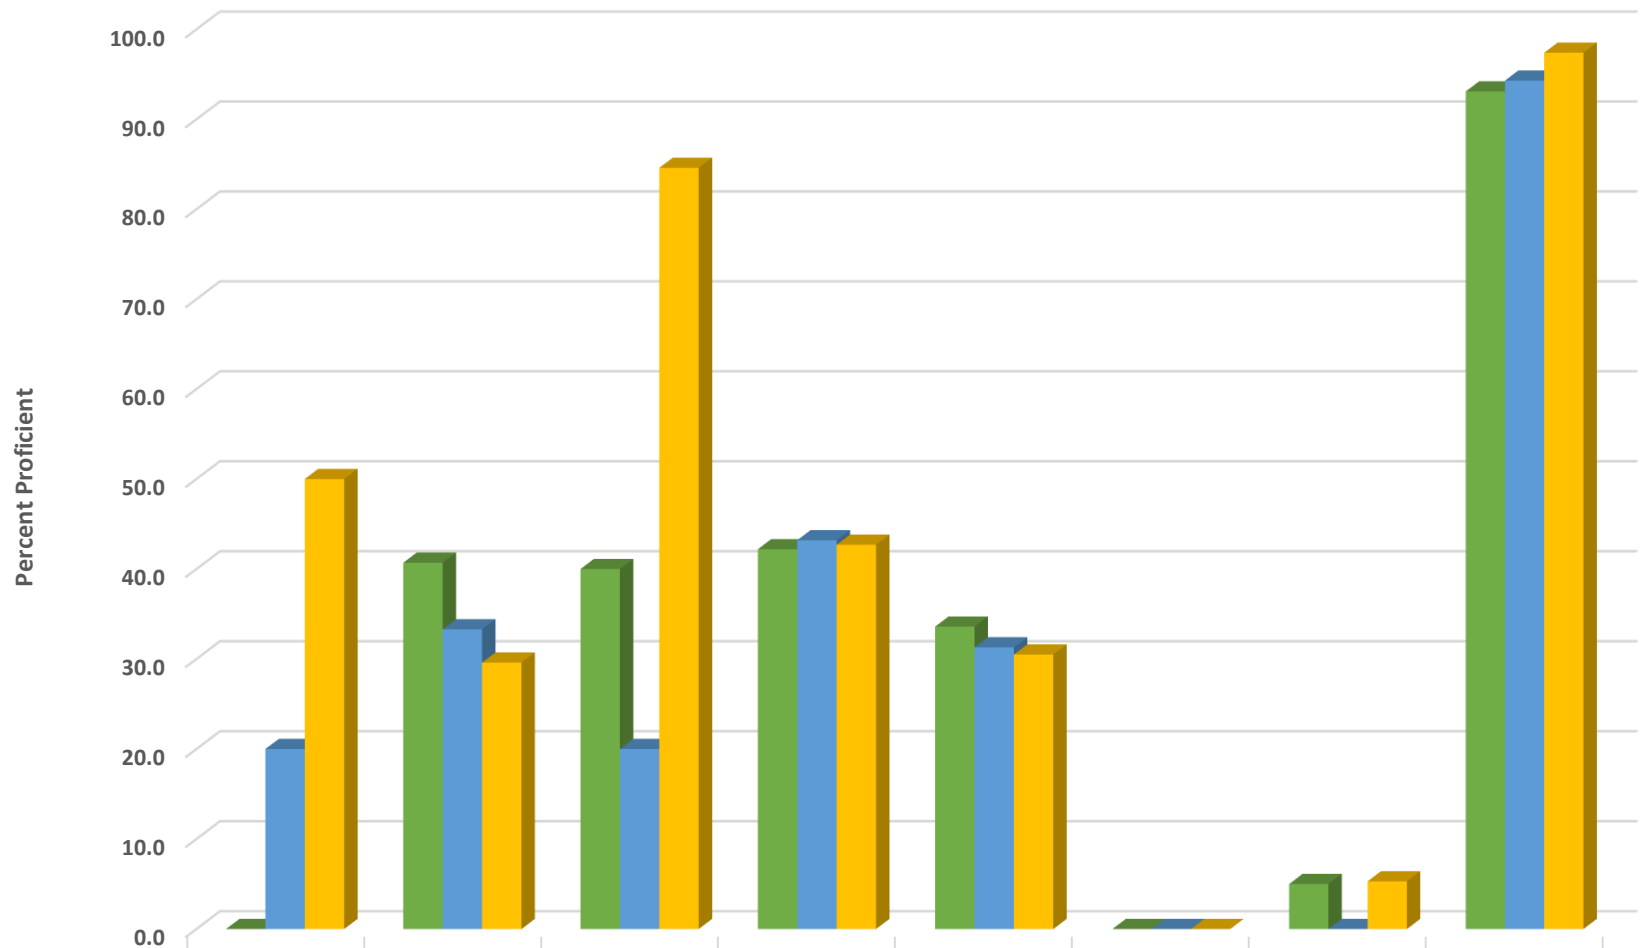

Northeastern Randolph Middle Grade 8 Math Percent Proficient by Subgroups

	BLCK	HISP	MULT	WHITE	EDS	LEP/ELS	SWD	AIG
2017 prof pct	0.0	40.7	40.0	42.2	33.6	0.0	5.0	93.1
2018 prof pct	20.0	33.3	20.0	43.2	31.3	0.0	0.0	94.3
2019 prof pct	50.0	29.6	84.6	42.7	30.5	0.0	5.3	97.4