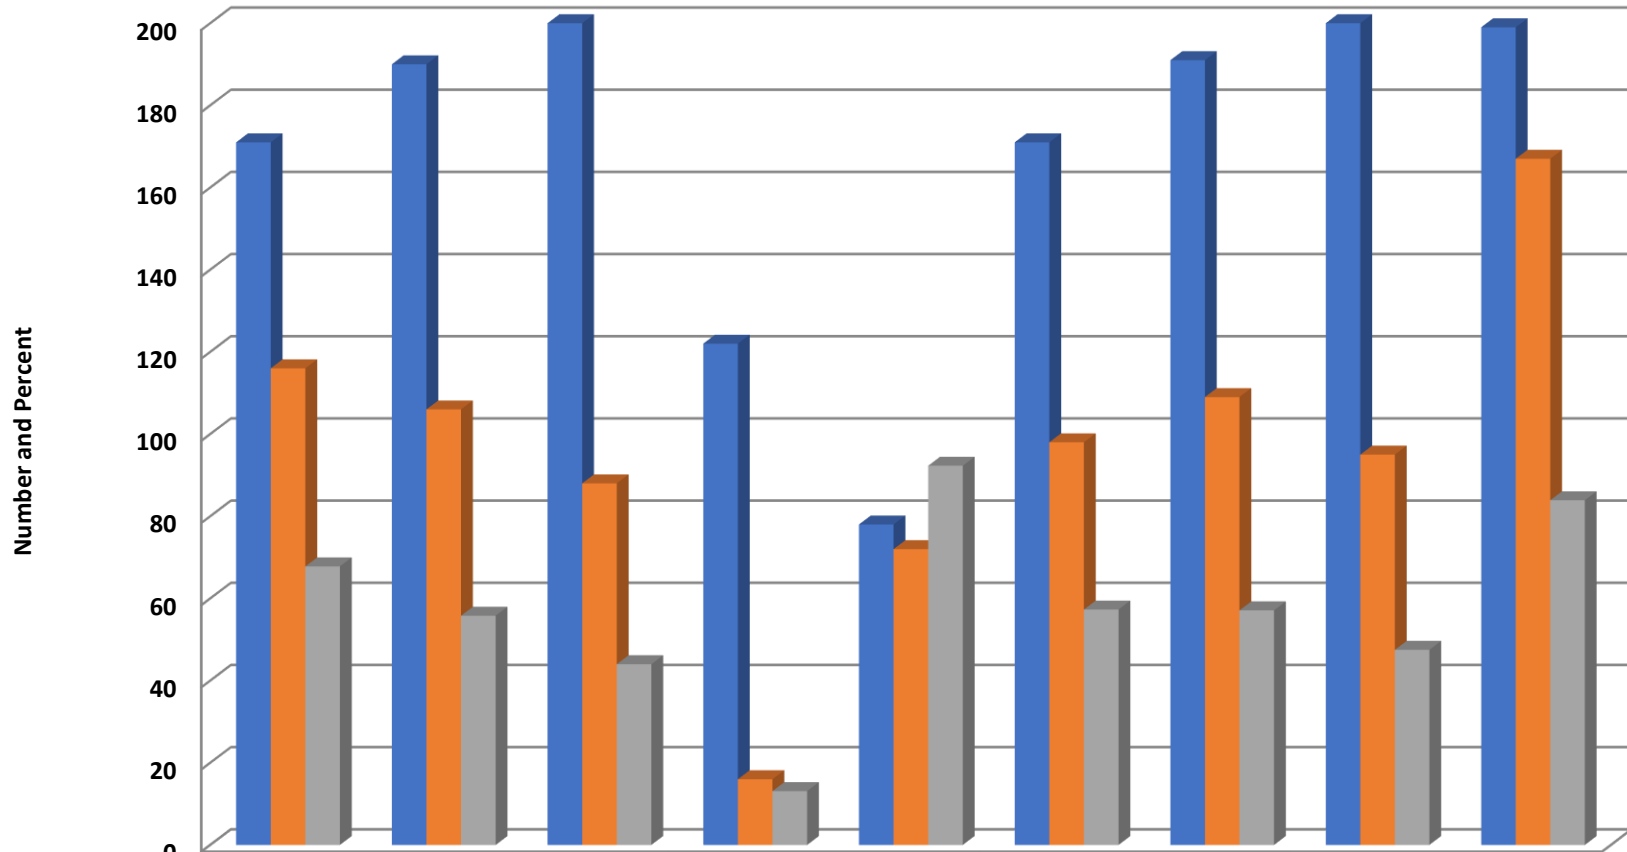

## Northeastern Randolph Middle School 2018-2019 Math, Reading, Science, and Math I GLP

	MA06 ALL	MA07 ALL	MA08 ALL	MA08 SEP	M1 SEP	RD06 ALL	RD07 ALL	RD08 ALL	SC08 ALL
■ denomiator	171	190	200	122	78	171	191	200	199
■ numerator	116	106	88	16	72	98	109	95	167
■ percent	67.8	55.8	44.0	13.1	92.3	57.3	57.1	47.5	83.9