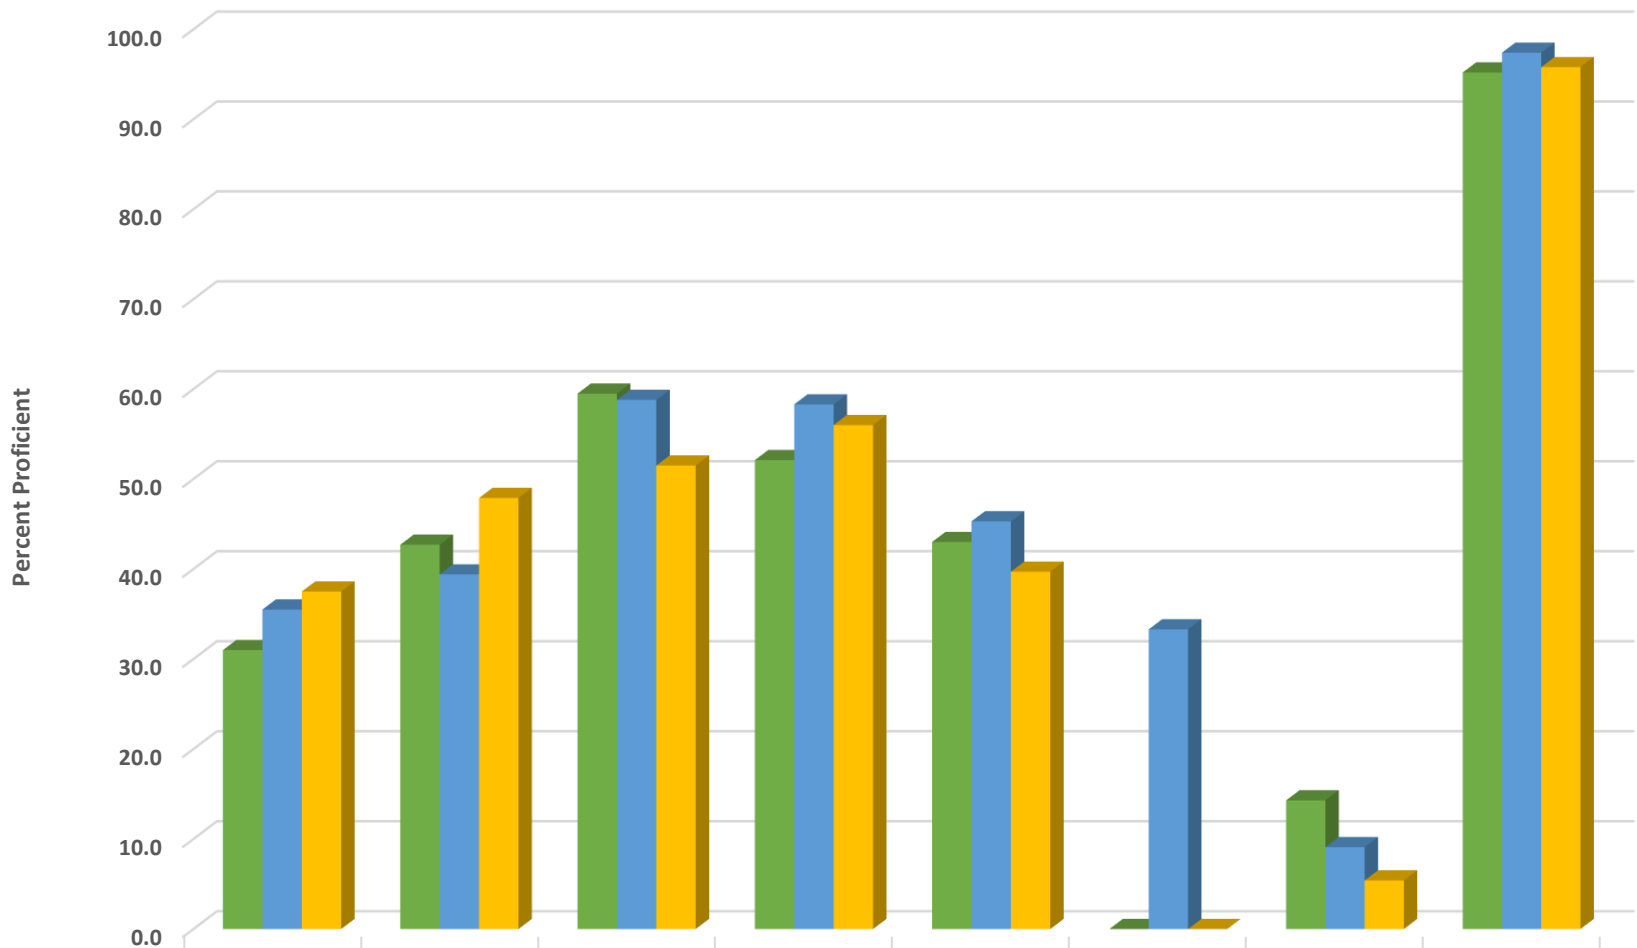

Northeastern Randolph Middle Grades 6-8 ELA/Reading Percent Proficient by Subgroups

■ 2017 prof pct	31.0	42.7	59.5	52.1	43.0	0.0	14.3	95.2
■ 2018 prof pct	35.5	39.4	58.8	58.3	45.3	33.3	9.1	97.4
■ 2019 prof pct	37.5	47.9	51.5	56.0	39.7	0.0	5.4	95.8