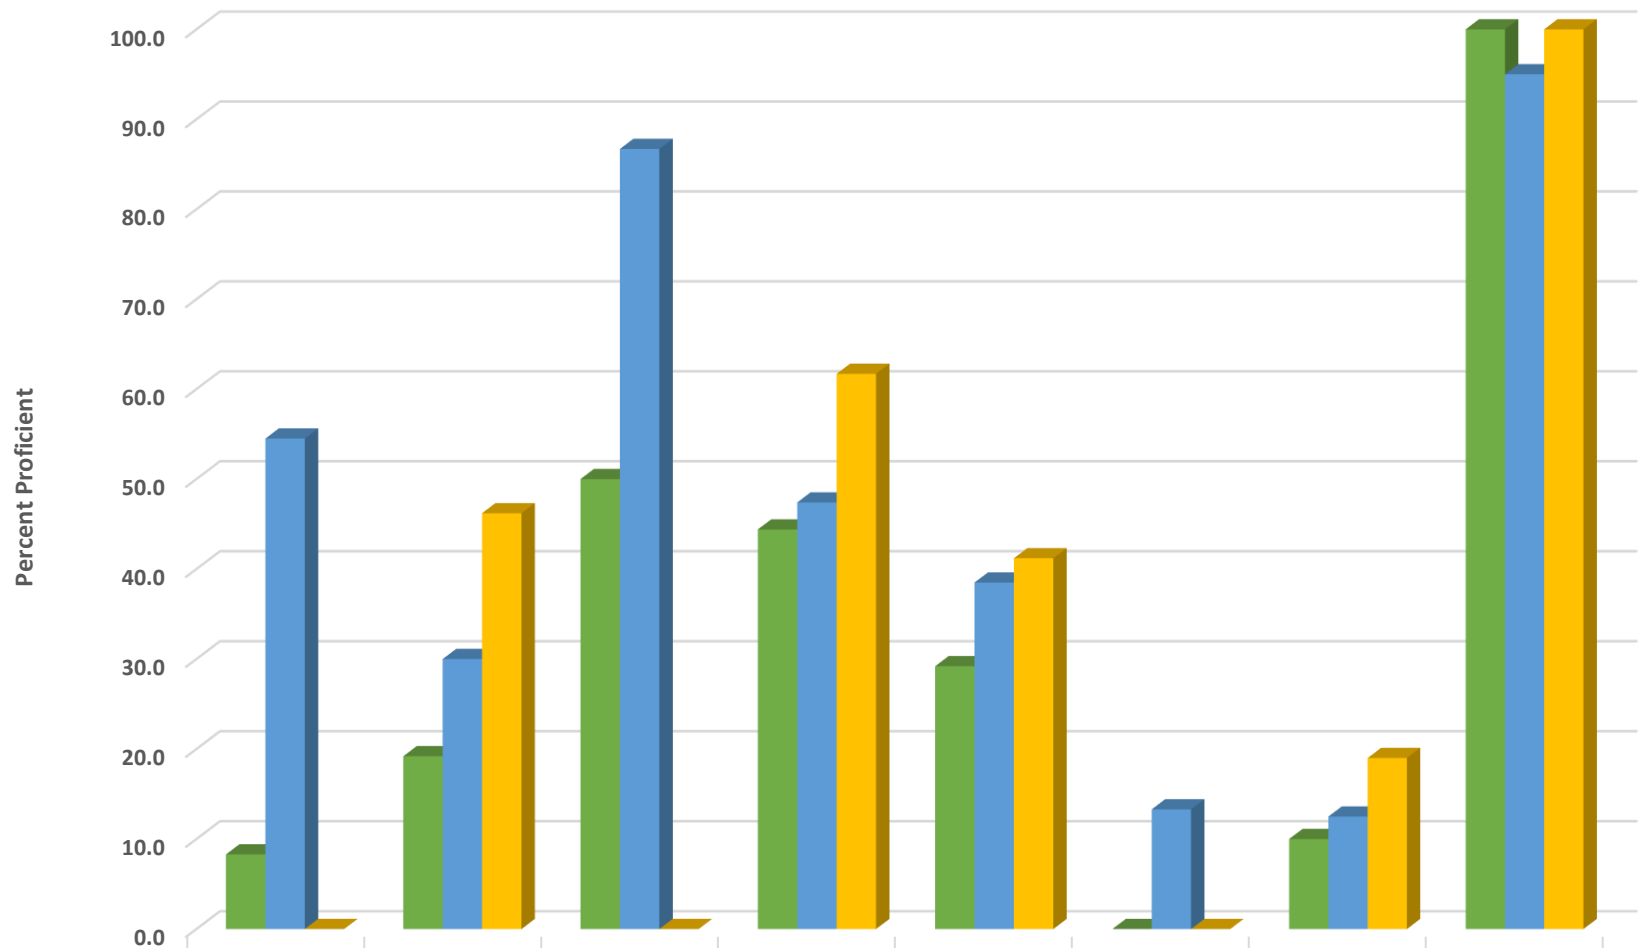

Northeastern Randolph Middle Grade 7 Math Percent Proficient by Subgroups

	BLCK	HISP	MULT	WHITE	EDS	LEP/ELS	SWD	AIG
2017 prof pct	8.3	19.2	50.0	44.4	29.2	0.0	10.0	100.0
2018 prof pct	54.5	30.0	86.7	47.4	38.5	13.3	12.5	95.0
2019 prof pct	0.0	46.2	0.0	61.7	41.2	0.0	19.0	100.0