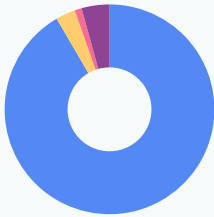

### STUDENT DEMOGRAPHICS

- 91.6%** White (non-Hispanic) 1363 students
- 3.02%** Hispanic or Latino 45 students
- 1.08%** African American 16 students
- 4.3%** Other 64 students