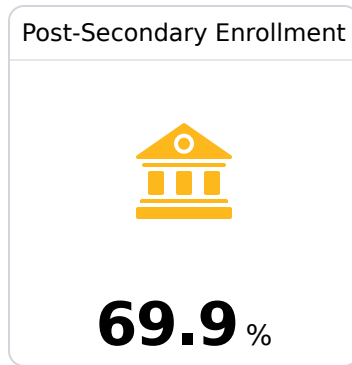

## Sunflower County Consolidate School District

Indianola, MS

196 Martin Luther King Drive  
Indianola, MS 38751

Miskia Davis  
mdavis@sunflower.k12.ms.us

Due to the impact of COVID-19 on school closures in the 2019-20 school year and a waiver from the U.S. Department of Education, the Mississippi Department of Education (MDE) has no assessment and accountability data to report for the 2019-20 school year.