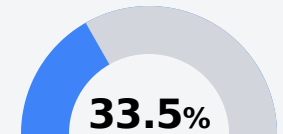

Provisional Teachers