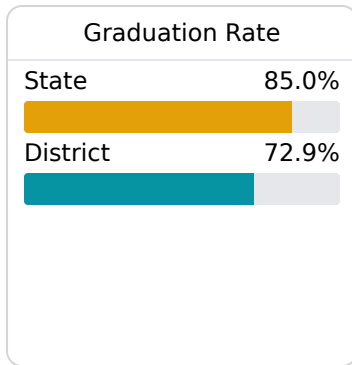

## Sunflower County Consolidate School District

Indianola, MS

196 Martin Luther King Drive  
Indianola, MS 38751

Miskia Davis  
mdavis@sunflower.k12.ms.us

Due to the impact of COVID-19 on school closures in the 2019-20 school year and a waiver from the U.S. Department of Education, the Mississippi Department of Education (MDE) has no assessment and accountability data to report for the 2019-20 school year.