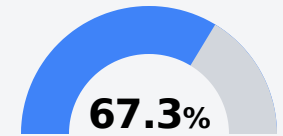

Teacher Data

255.5

Teachers

Experienced Teachers