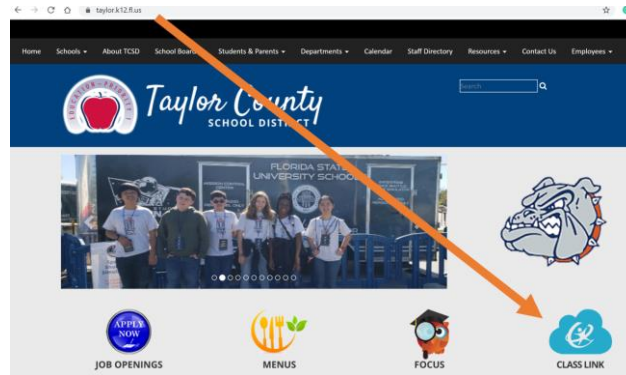

Using ClassLink at Home

ClassLink provides OneClick single sign-on into web and Windows applications for your child that are used by your child's teacher. ClassLink is accessible from any computer, tablet or smartphone. Use ClassLink to access programs used at school by going to our district webpage and clicking on the ClassLink icon or go directly to the district ClassLink page: <https://launchpad.classlink.com/taylor>

Welcome to ClassLink!

Taylor County SD

Student Number
(teacher can provide)

Student PW
(teacher can provide)

Or sign in using:

If students or staff will be accessing ClassLink from a *personal* mobile device, be sure that they are directed to the ClassLink **mobile app** to download ([iOS](#) or [Google Play](#)) and then to search for your district name for the custom mobile login page access.