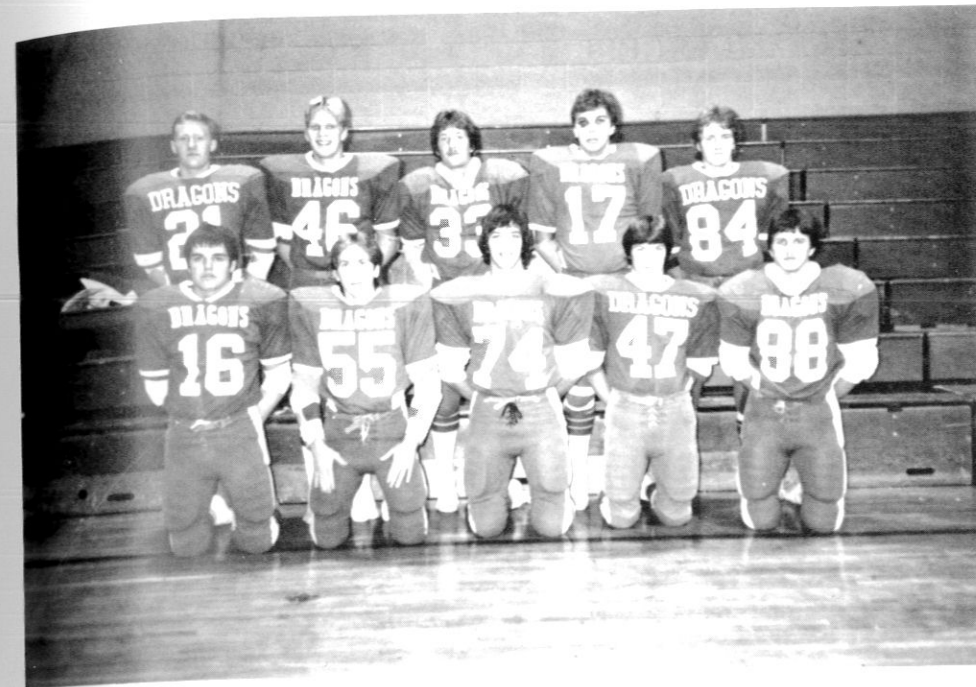

# ATHLETICS

Back row, L to R: Gene Lorendo, Mike Lorenzen, Ed Coyle. Third row: Brent Sheasby, Wayne Jensen, Ed Nistler, Shanon Rubash, Pete Olson, Jim Rust, Ted Westling. Steve Stomberg, Robert Leonhardt, Dan Groen, Frank Hand, Jeff Reinarz, Matt Hildebrandt, Rob Powell, Bennet Weidenborner. Front row: Scott Frenzel, James Swanson, Kevin Hand, Dennis Hanks, John Nistler, Gerry Olson, Bernie Hillman, Chad Eggen.