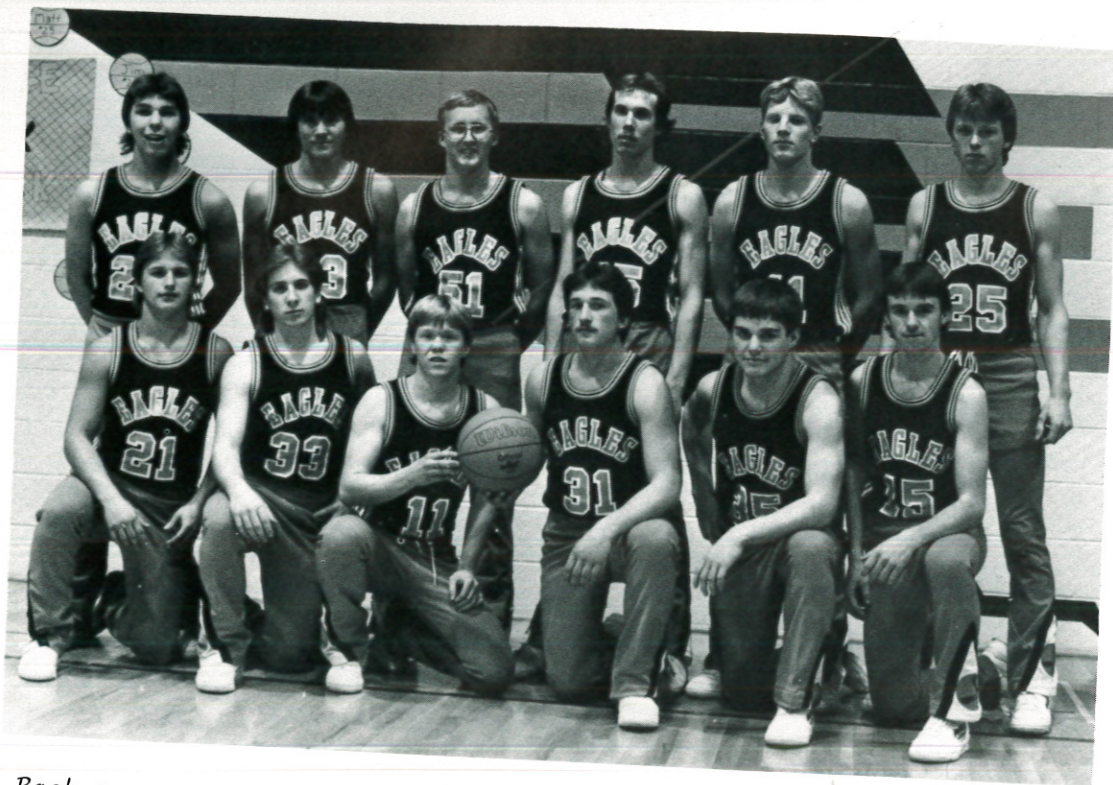

## SENIORS

Back row, L to R: Jim Rust, Jim Troy, Steve Ufford, Wayne Jensen, Pete Olson, Matt Lievsay. Front row: Marcus Johnson, Jeff Reinarz, Marty Dunn, Ed Nistler, Frank Hand, Steve Stomberg.