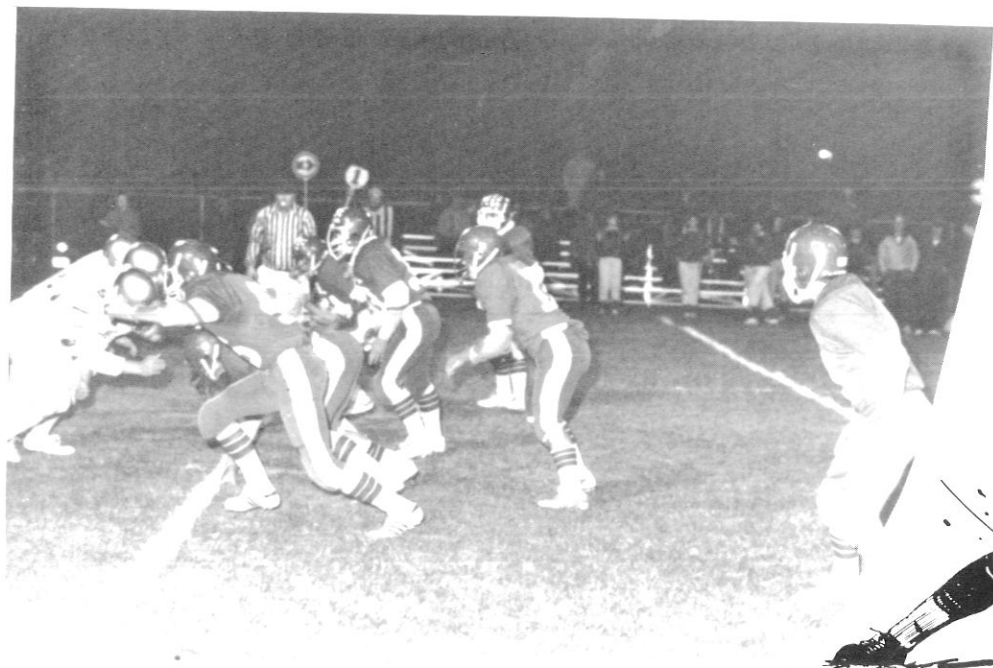

Captains
Frank Hand
Jeff Reiners