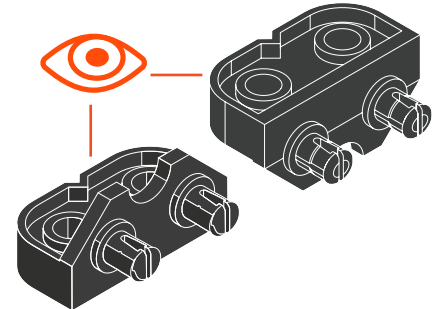

1:1 Box

Parts in light green box are 1:1

Pin Hole

Hole number where pin goes

Empty Hole

Hole number

Rotate

Pay Attention

Fold

Count before you connect

Check Angle

Confirm Orientation

Remove Connectors

Check pieces against actual size in manual

1:1

1

2

3

4

5

1:1

2x

2x8

2x