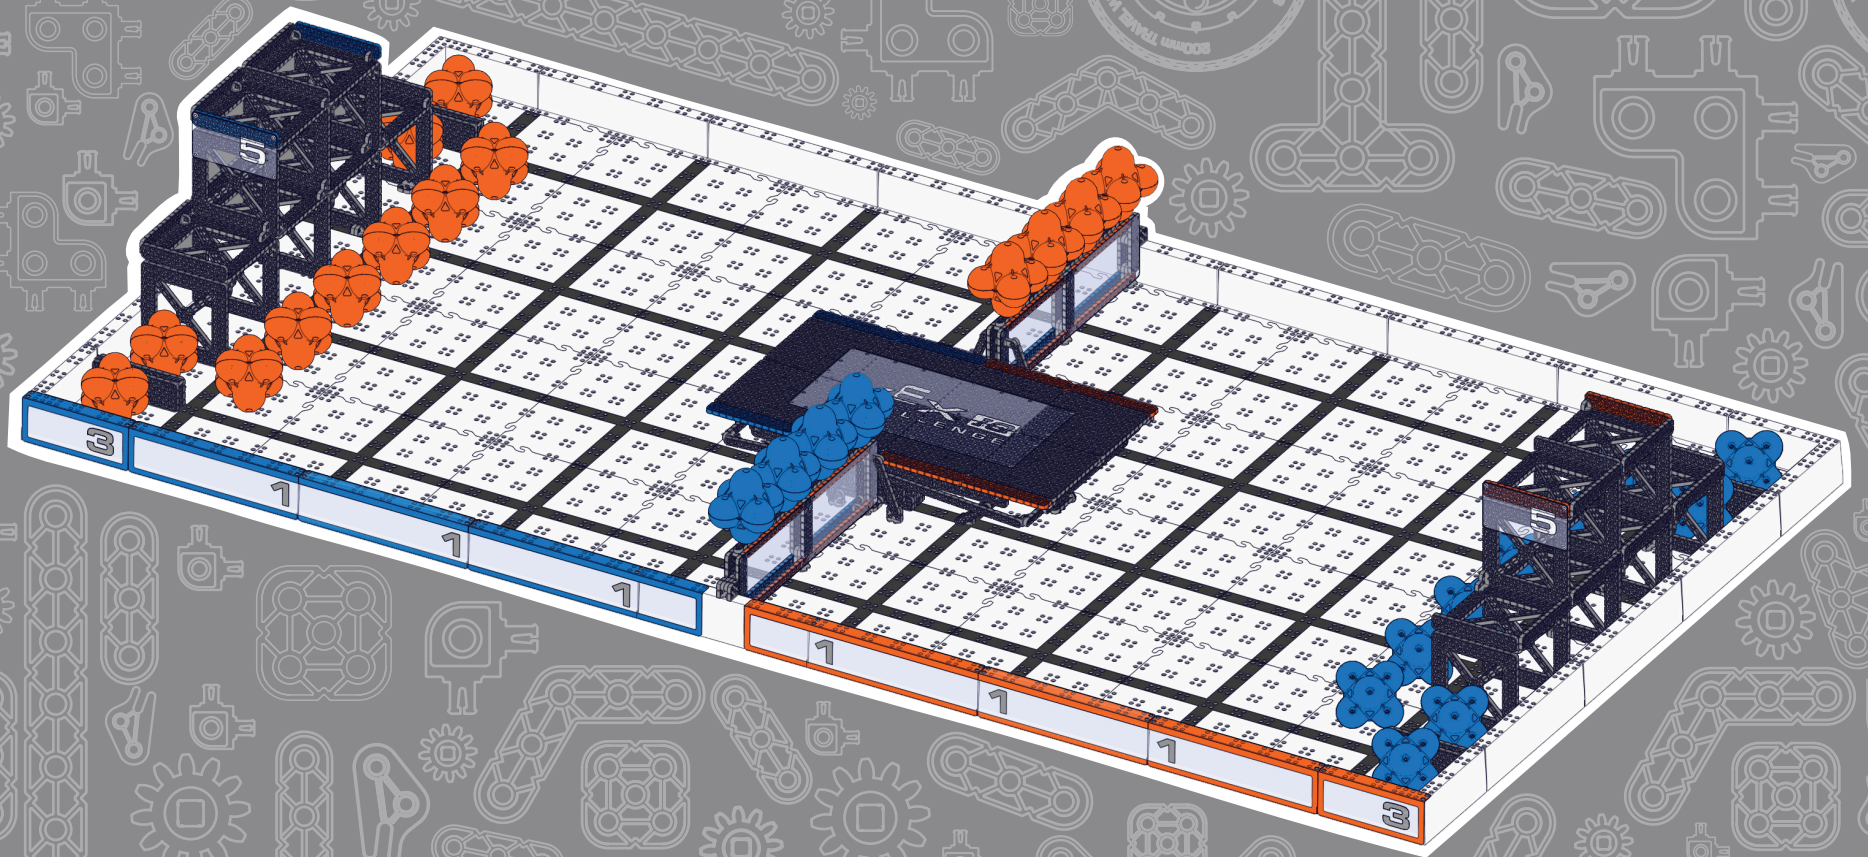

VEX IQ

Fence Build Instructions

Parent/Guardian Assembly Tips

Step Number

Sub-Step

Sub-Step Number

Step Number

Repeat Step

Number of Times Repeated

Repeat Steps

Step Numbers

Number of Times Repeated

Repeat Sub-Steps

Sub-Steps

Number of Times Repeated

Step Number

1:1 Box

Parts in light green box are 1:1

Pin Hole

Hole number where pin goes

Empty Hole

Hole number

Rotate

Pay Attention