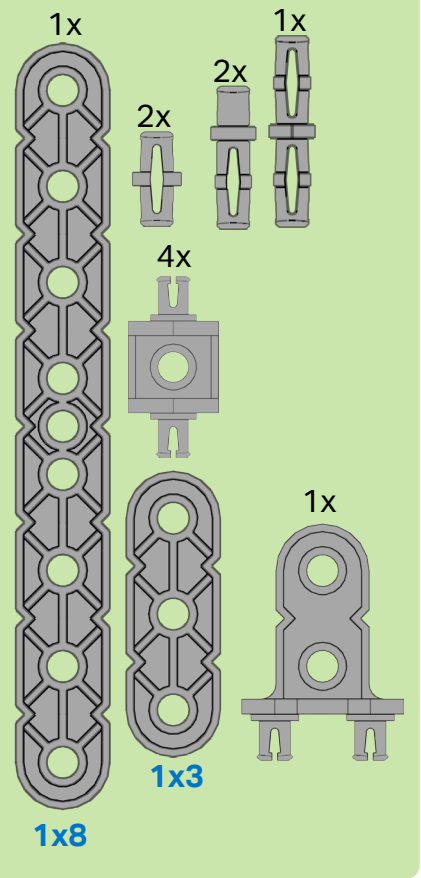

1:1 Box

Parts in light green box are 1:1

Pin Hole

Hole number where pin goes

Empty Hole

Hole number

Rotate

Pay Attention

Fold

Count before you connect

Check Angle

Confirm Orientation

Remove Connectors

Check pieces against actual size in manual

1:1

1

2

3

4

5

1:1

2x

2x8

2x

12

2x

1x16

17

18

19

1:1

4x