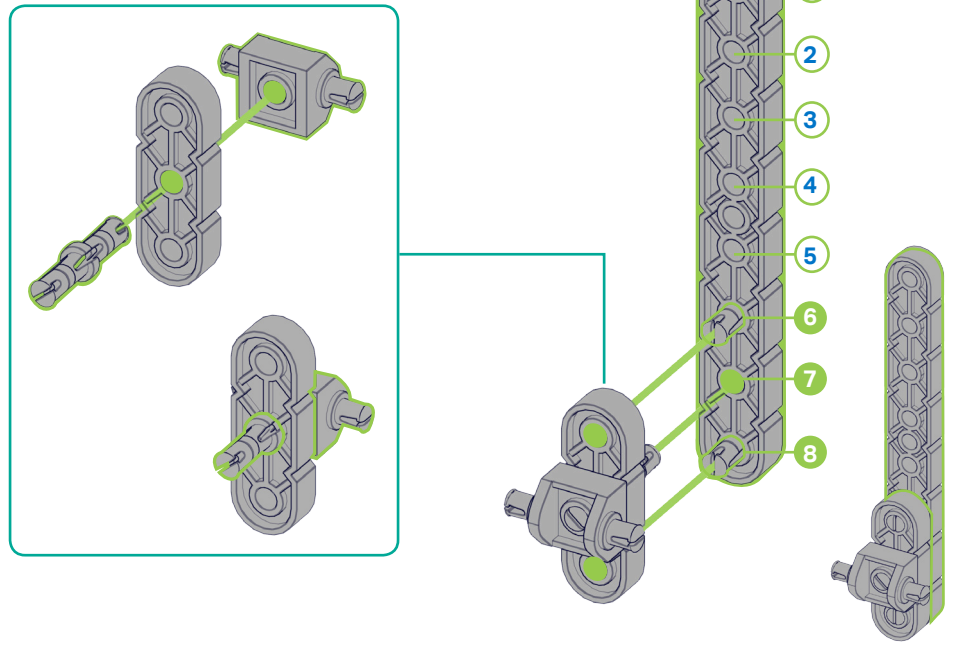

1:1 Box

Parts in light green box are 1:1

Pin Hole

Hole number where pin goes

Empty Hole

Hole number

Rotate

Pay Attention

Fold

Count before you connect

Check Angle

Confirm Orientation

Remove Connectors

Check pieces against actual size in manual

1:1

1

2

3

4

5

1:1

2x

2x8

2x