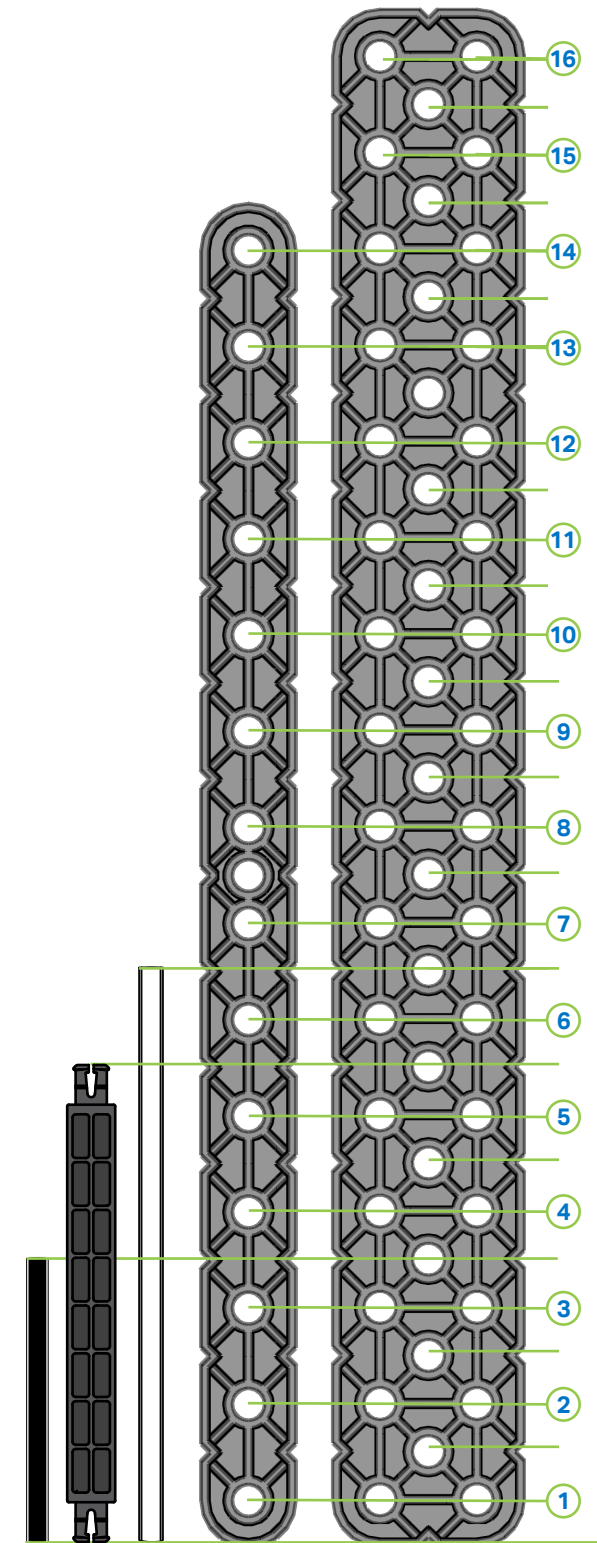

1:1 Box

Parts in light green box are 1:1

Pin Hole

Hole number where pin goes

Empty Hole

Hole number

Rotate

Pay Attention

Fold

Count before you connect

Check Angle

Confirm Orientation

Remove Connectors

Check pieces against actual size in manual

1:1

1

2

3

4

5

1:1

2x

2x8

2x

12

2x

1x16

17

18

19

1:1

4x