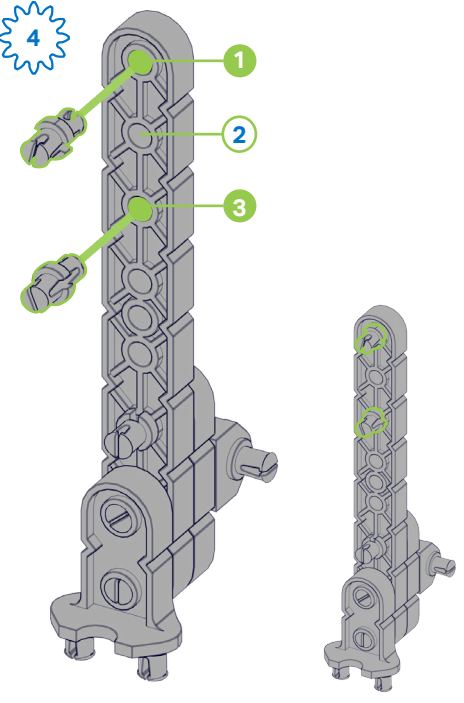

1:1 Box

Parts in light green box are 1:1

Pin Hole

Hole number where pin goes

Empty Hole

Hole number

Rotate

Pay Attention

Fold

Count before you connect

Check Angle

Confirm Orientation

Remove Connectors

Check pieces against actual size in manual

1:1

1

2

3

4

5

1:1

2x

2x8

2x