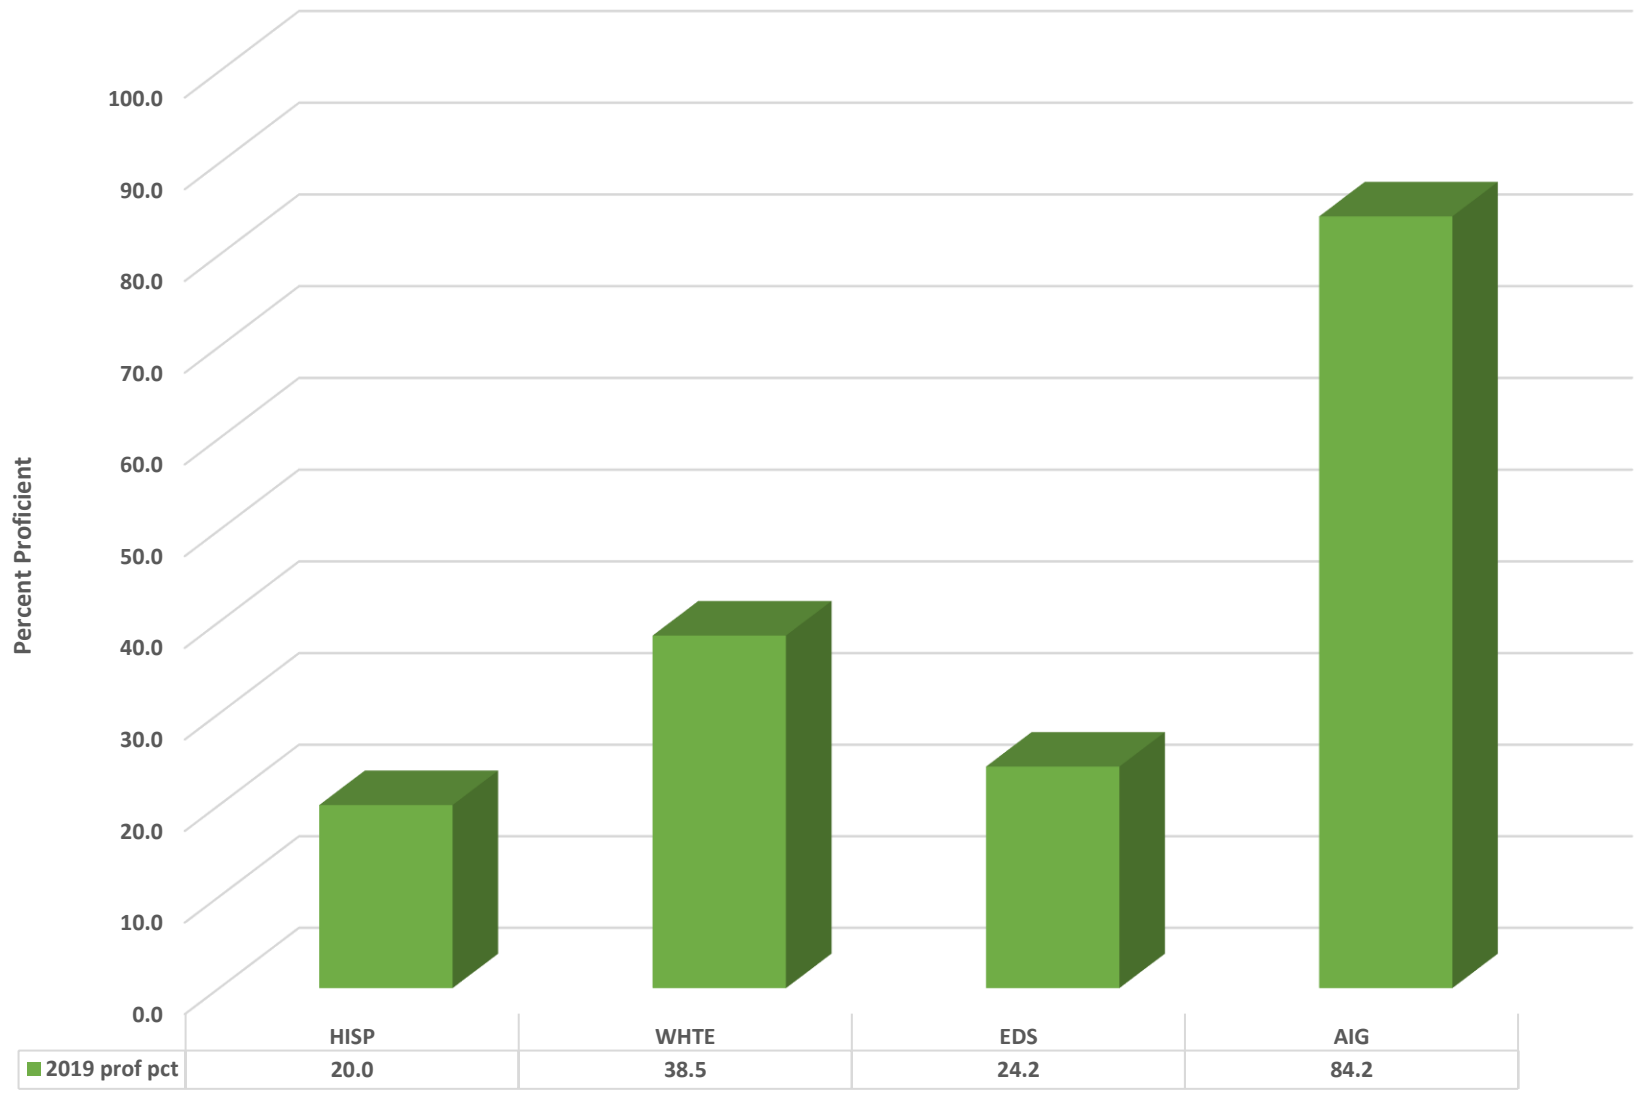

Providence Grove High NC Math III Overall Percent Proficient by Subgroups