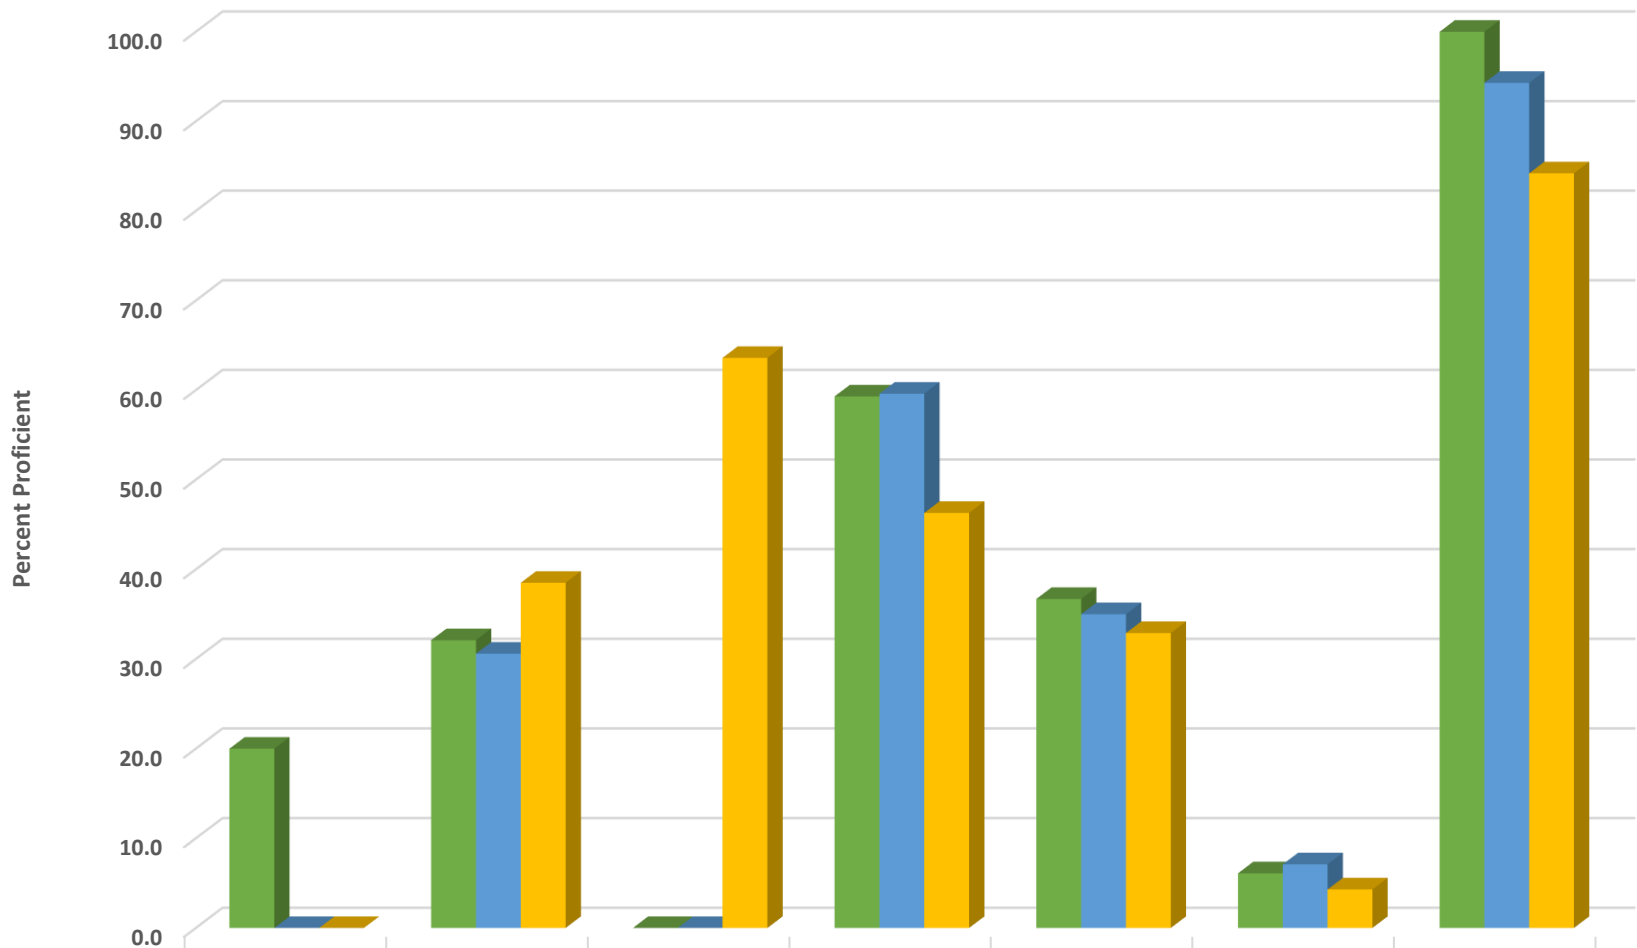

Providence Grove High School 2018-2019 All EOC's GLP

Providence Grove High Biology Percent Proficient by Subgroups

2017 prof pct	0.0	29.6	0.0	55.7	35.5	12.0	97.3
2018 prof pct	50.0	24.2	28.6	0.0	37.3	9.5	90.0
2019 prof pct	0.0	34.6	58.3	60.0	33.3	25.0	97.0

Providence Grove High English II Percent Proficient by Subgroups

■ 2017 prof pct	20.0	32.1	0.0	59.3	36.7	6.1	100.0
■ 2018 prof pct	0.0	30.6	0.0	59.6	35.0	7.1	94.3
■ 2019 prof pct	0.0	38.5	63.6	46.3	32.9	4.3	84.2