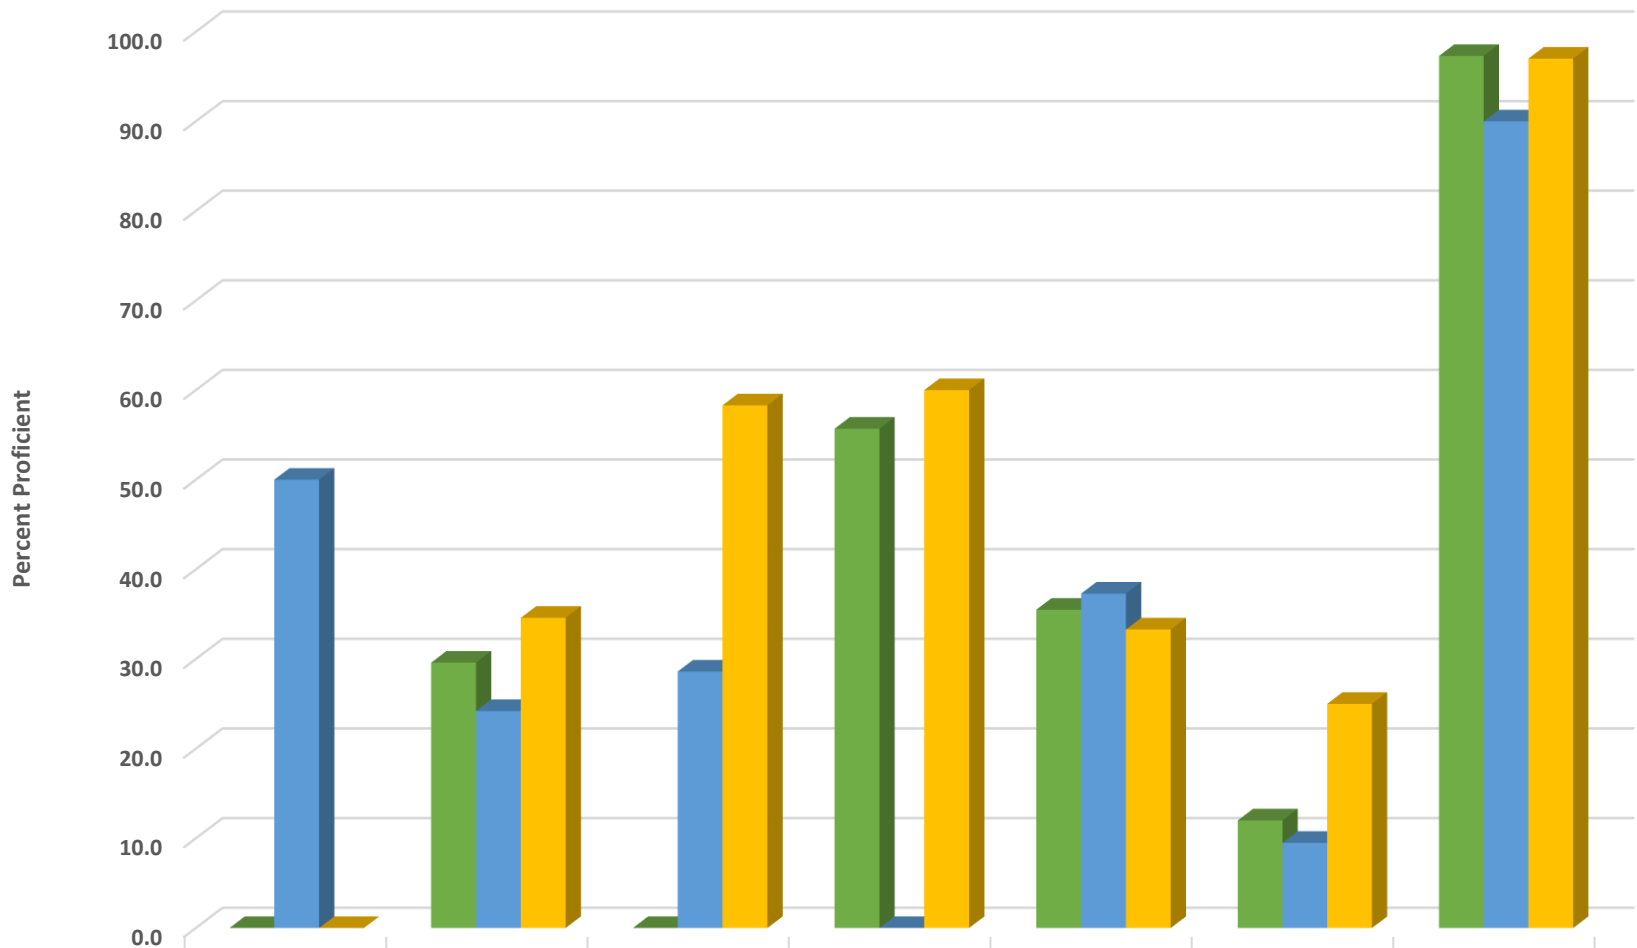

Providence Grove High School 2018-2019 All EOC's GLP

Providence Grove High Biology Percent Proficient by Subgroups

2017 prof pct	0.0	29.6	0.0	55.7	35.5	12.0	97.3
2018 prof pct	50.0	24.2	28.6	0.0	37.3	9.5	90.0
2019 prof pct	0.0	34.6	58.3	60.0	33.3	25.0	97.0

Providence Grove High English II Percent Proficient by Subgroups

■ 2017 prof pct	20.0	32.1	0.0	59.3	36.7	6.1	100.0
■ 2018 prof pct	0.0	30.6	0.0	59.6	35.0	7.1	94.3
■ 2019 prof pct	0.0	38.5	63.6	46.3	32.9	4.3	84.2