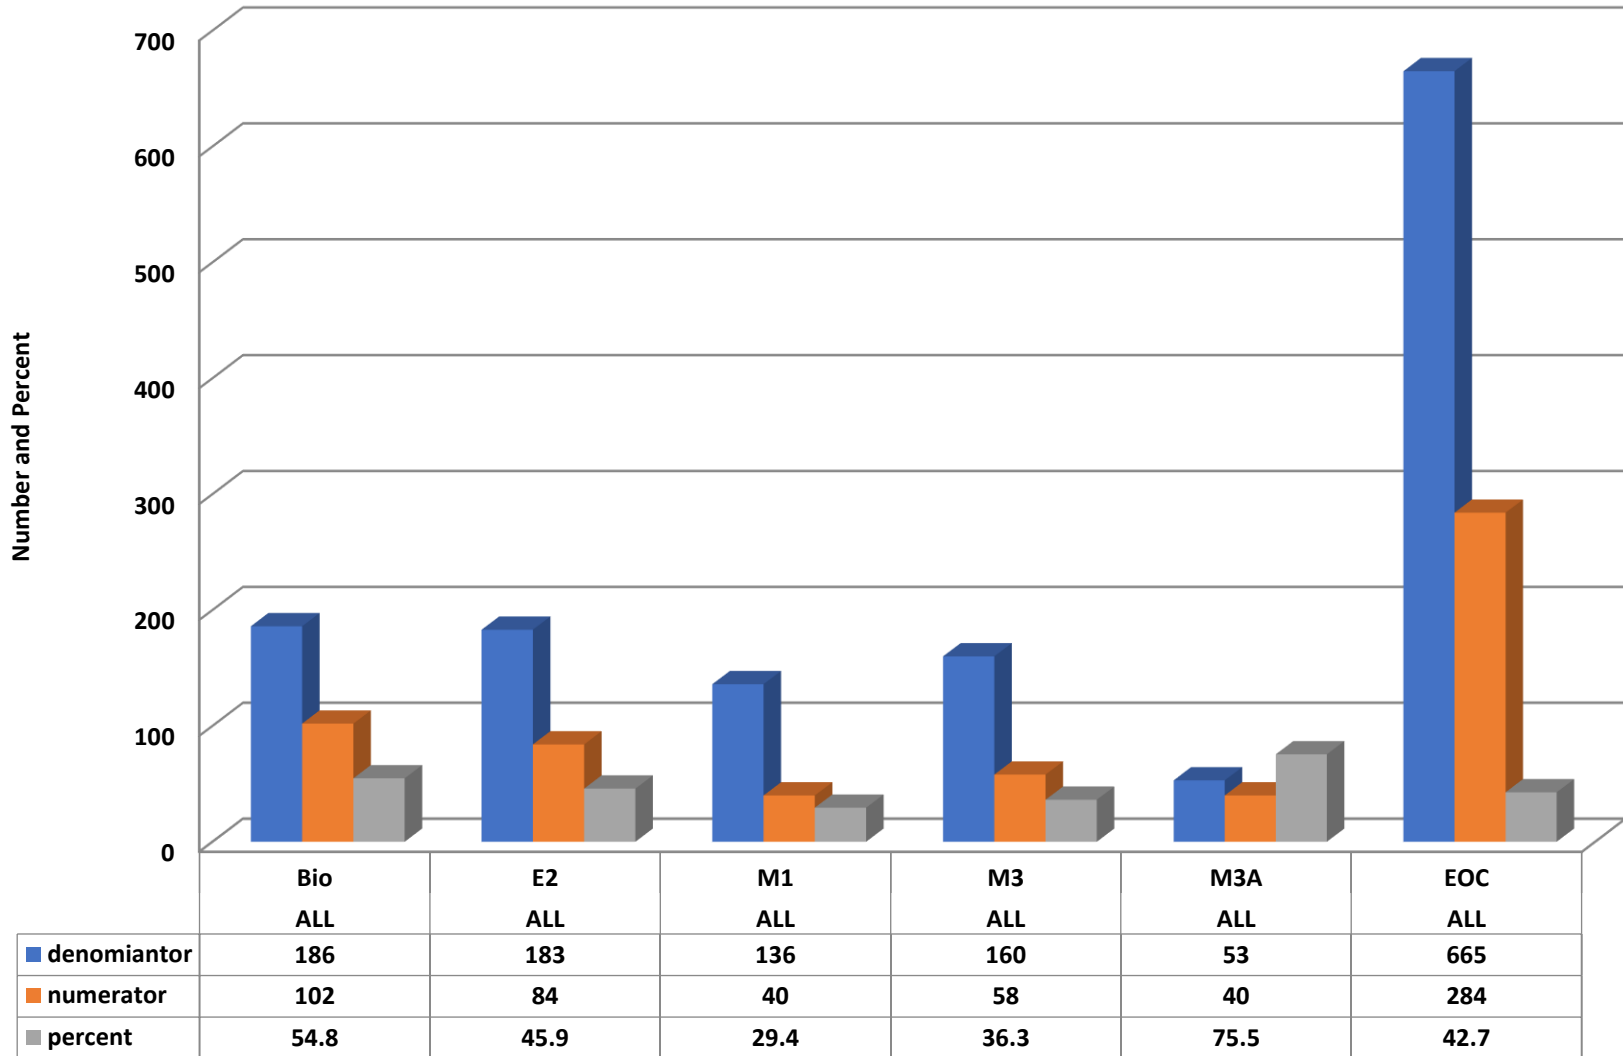

Providence Grove High School 2018-2019 All EOC's GLP

Providence Grove High Biology Percent Proficient by Subgroups

2017 prof pct	0.0	29.6	0.0	55.7	35.5	12.0	97.3
2018 prof pct	50.0	24.2	28.6	0.0	37.3	9.5	90.0
2019 prof pct	0.0	34.6	58.3	60.0	33.3	25.0	97.0

Providence Grove High English II Percent Proficient by Subgroups

■ 2017 prof pct	20.0	32.1	0.0	59.3	36.7	6.1	100.0
■ 2018 prof pct	0.0	30.6	0.0	59.6	35.0	7.1	94.3
■ 2019 prof pct	0.0	38.5	63.6	46.3	32.9	4.3	84.2