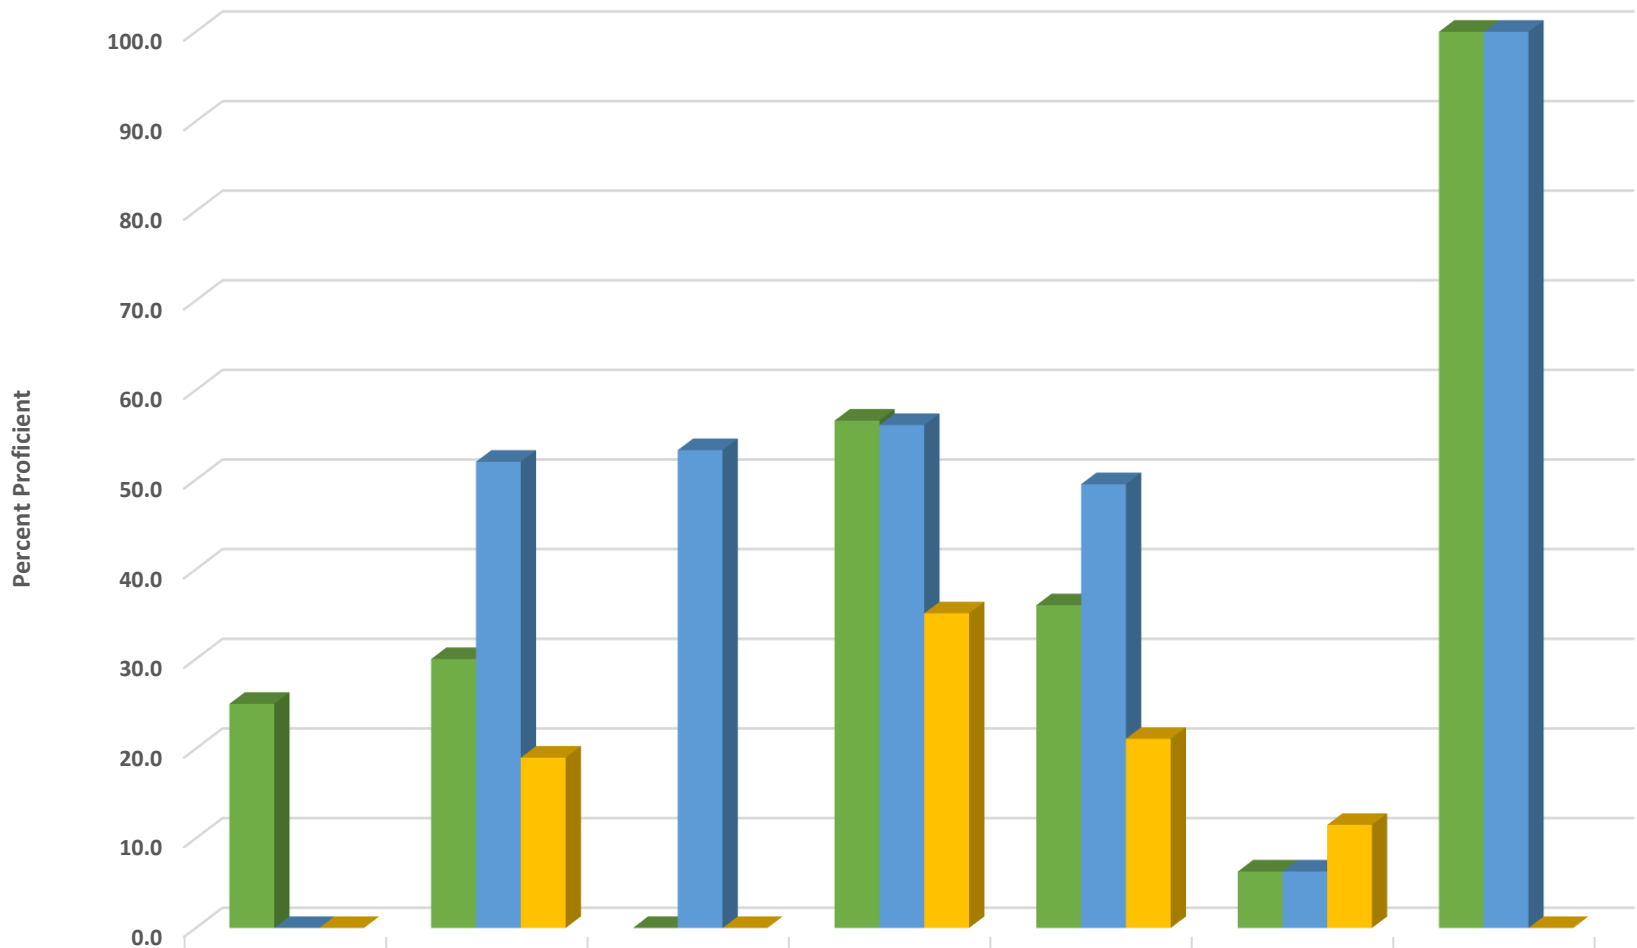

Providence Grove High NC Math I Percent Proficient by Subgroups

	BLCK	HISP	MULT	WHITE	EDS	SWD	AIG
2017 prof pct	25.0	30.0	0.0	56.6	36.0	6.3	100.0
2018 prof pct	0.0	52.0	53.3	56.1	49.5	6.3	100.0
2019 prof pct	0.0	19.0	0.0	35.1	21.1	11.5	0.0