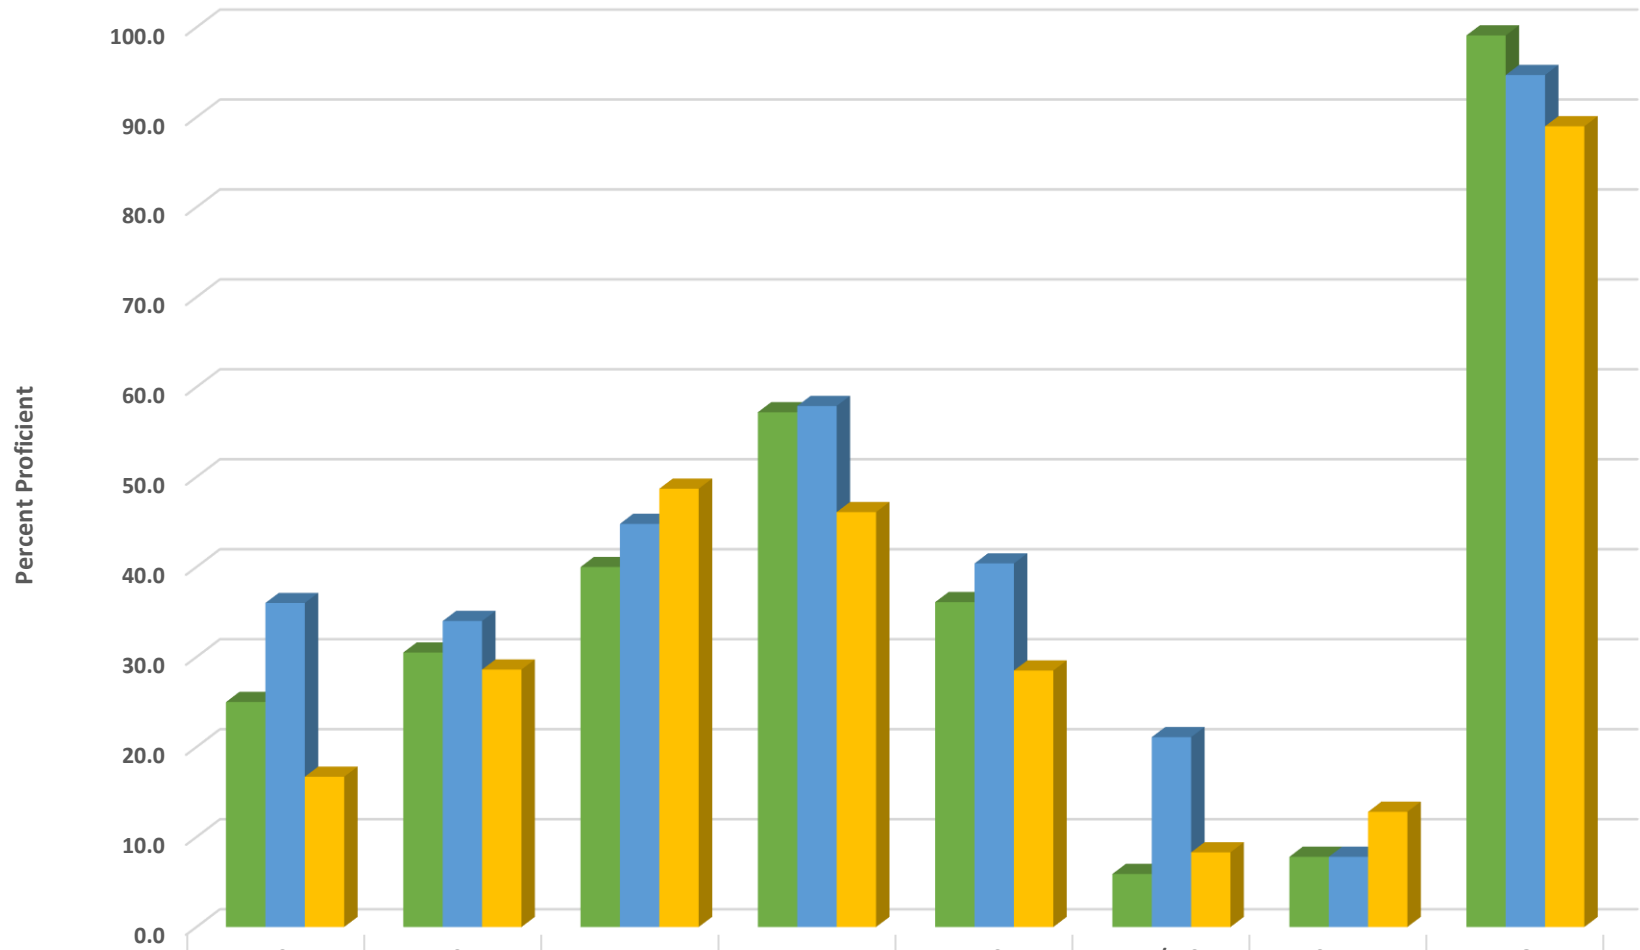

Providence Grove High End-of-Course Percent Proficient by Subgroups

	BLCK	HISP	MULT	WHITE	EDS	LEP/ELS	SWD	AIG
2017 prof pct	25.0	30.5	40.0	57.2	36.1	5.9	7.8	99.1
2018 prof pct	36.0	34.0	44.8	57.9	40.4	21.1	7.8	94.7
2019 prof pct	16.7	28.6	48.7	46.1	28.5	8.3	12.8	89.0