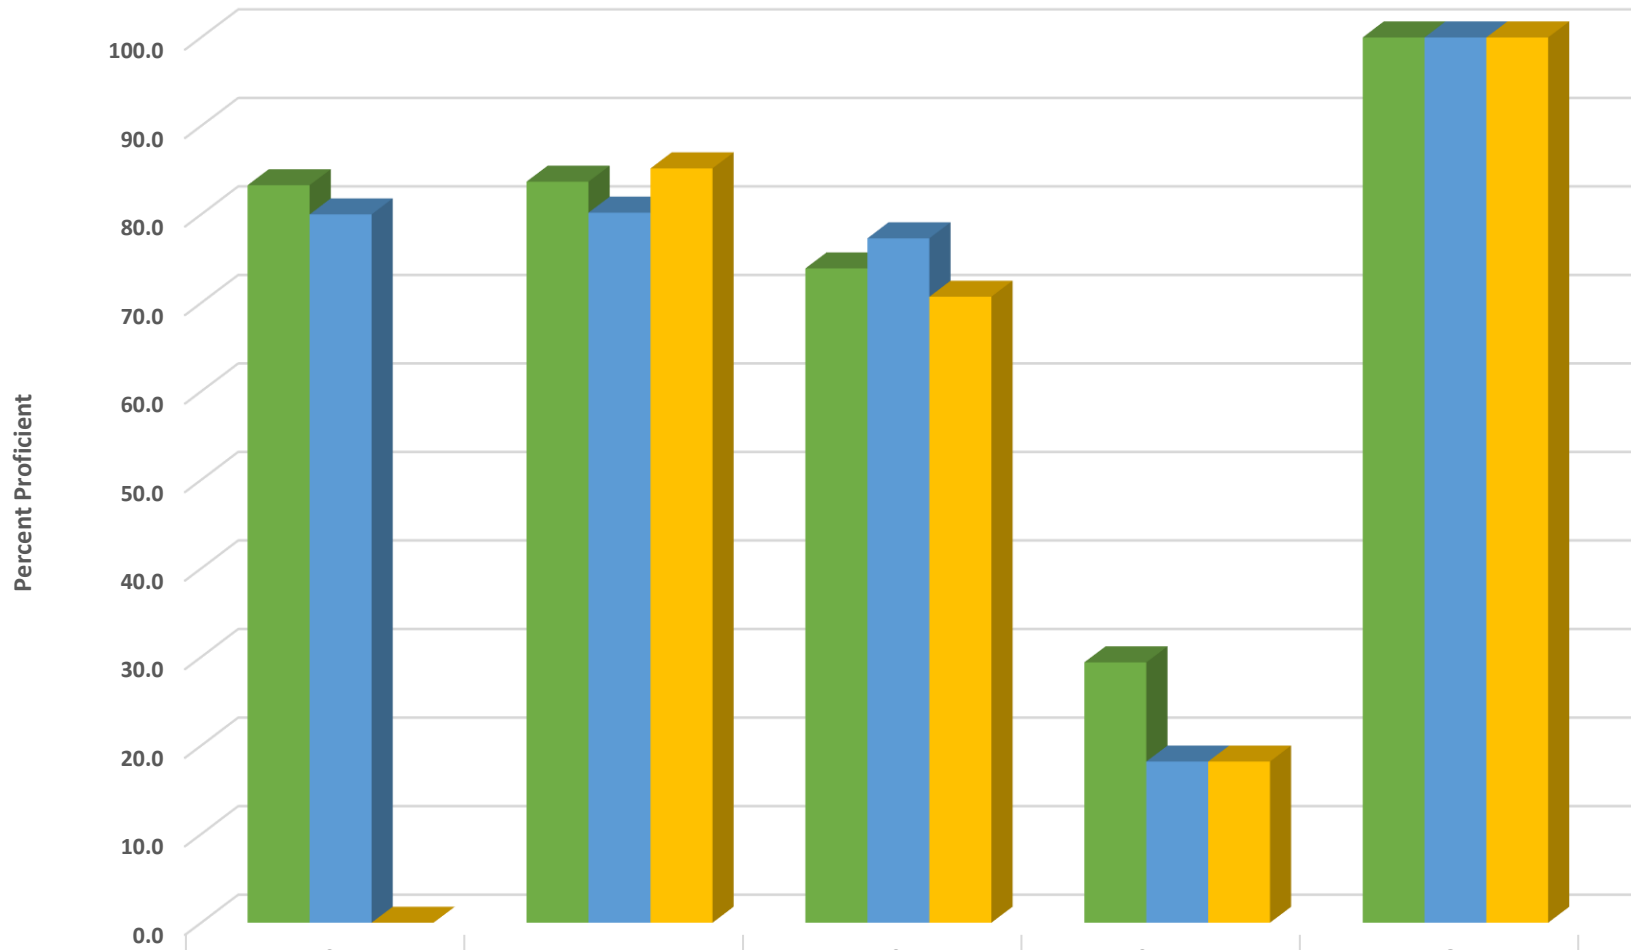

Hopewell Elementary Grade 4 Math Percent Proficient by Subgroups

	HISP	WHITE	EDS	SWD	AIG
2017 prof pct	83.3	83.7	73.9	29.4	100.0
2018 prof pct	80.0	80.2	77.3	18.2	100.0
2019 prof pct	0.0	85.2	70.7	18.2	100.0