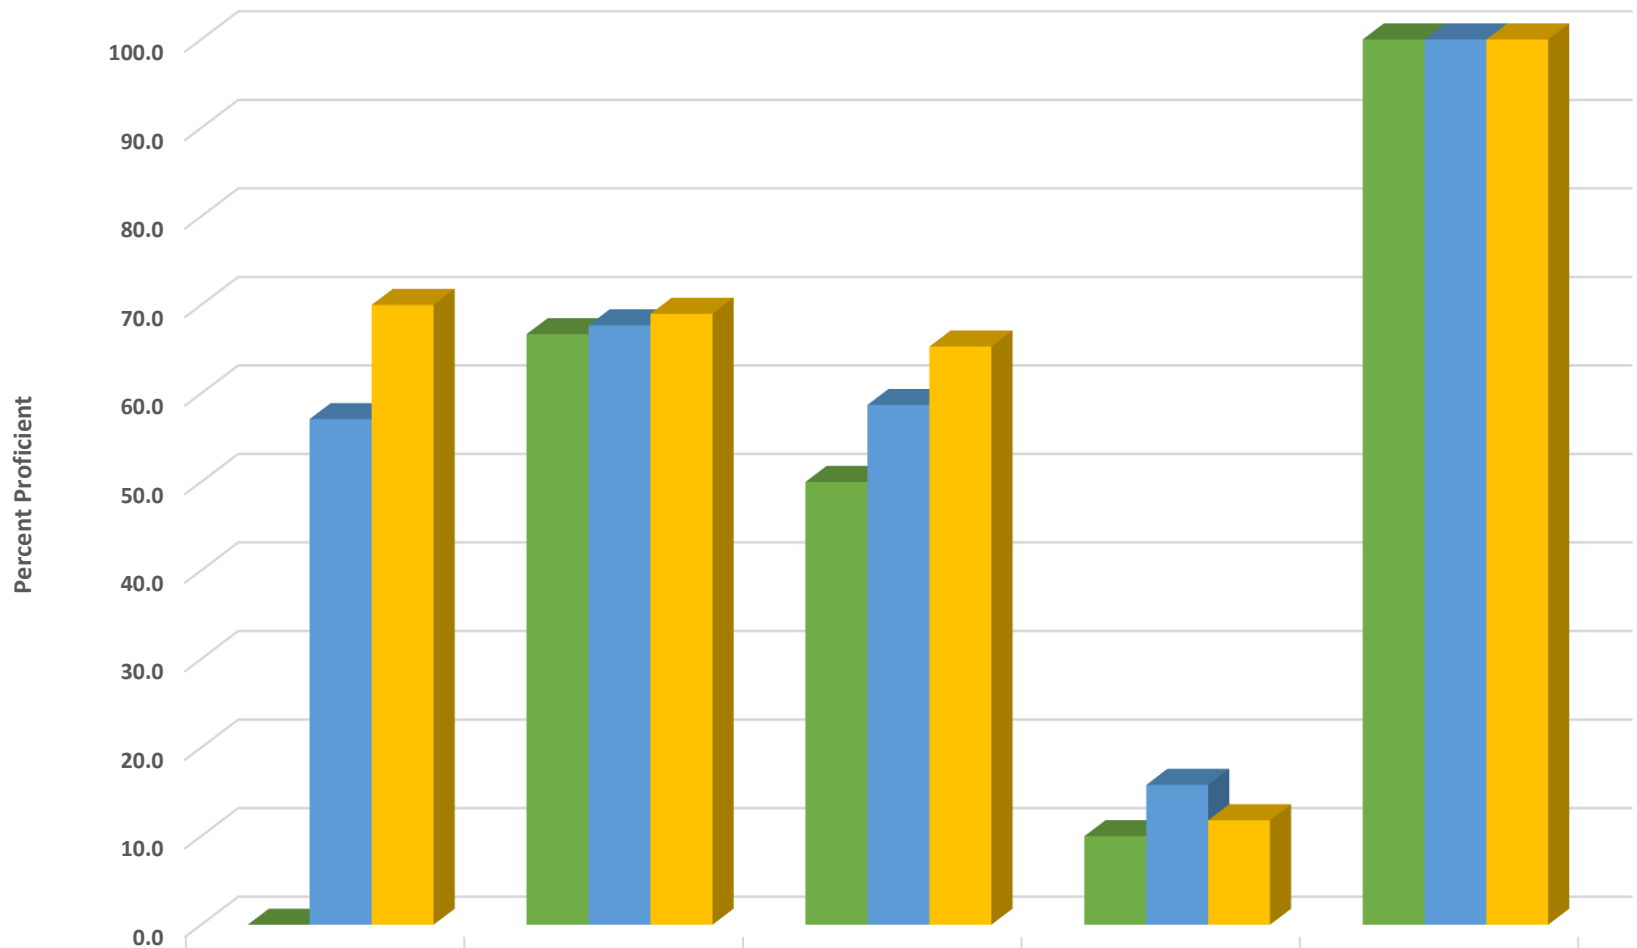

Hopewell Elementary Grade 5 ELA/Reading Percent Proficient by Subgroups

	HISP	WHITE	EDS	SWD	AIG
2017 prof pct	0.0	66.7	50.0	10.0	100.0
2018 prof pct	57.1	67.7	58.7	15.8	100.0
2019 prof pct	70.0	69.0	65.3	11.8	100.0