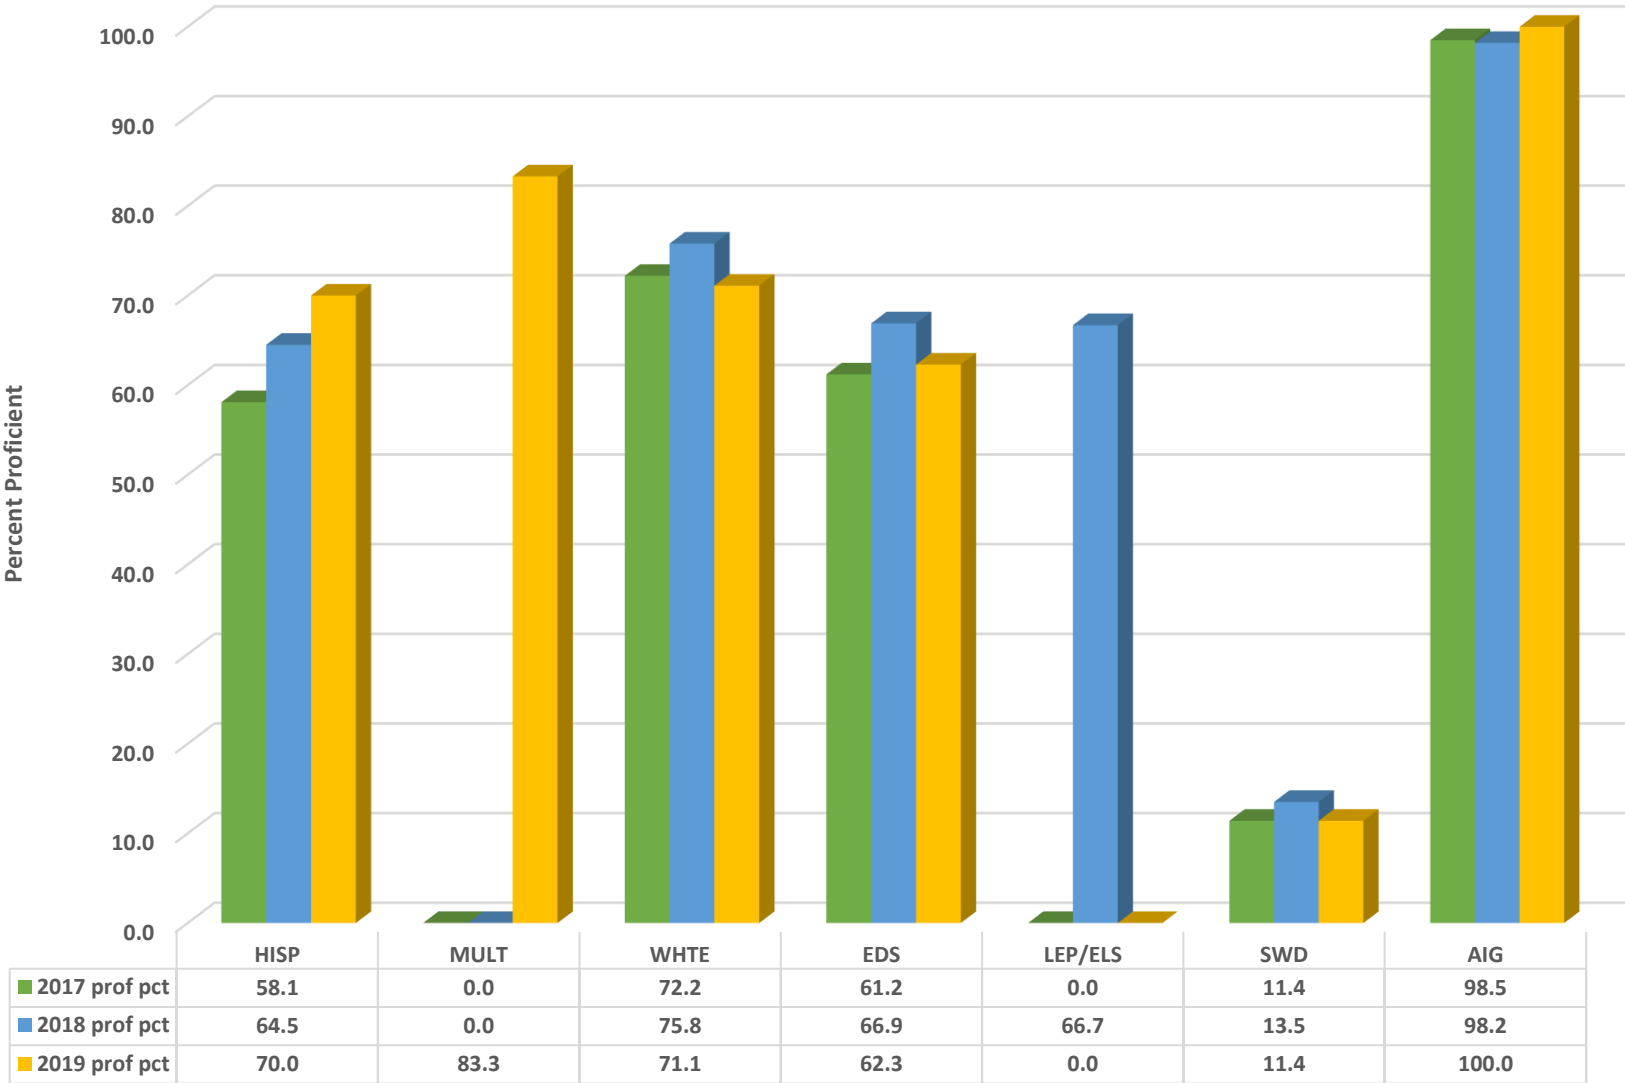

Hopewell Elementary Grade 3-5 ELA/Reading Percent Proficient by Subgroups