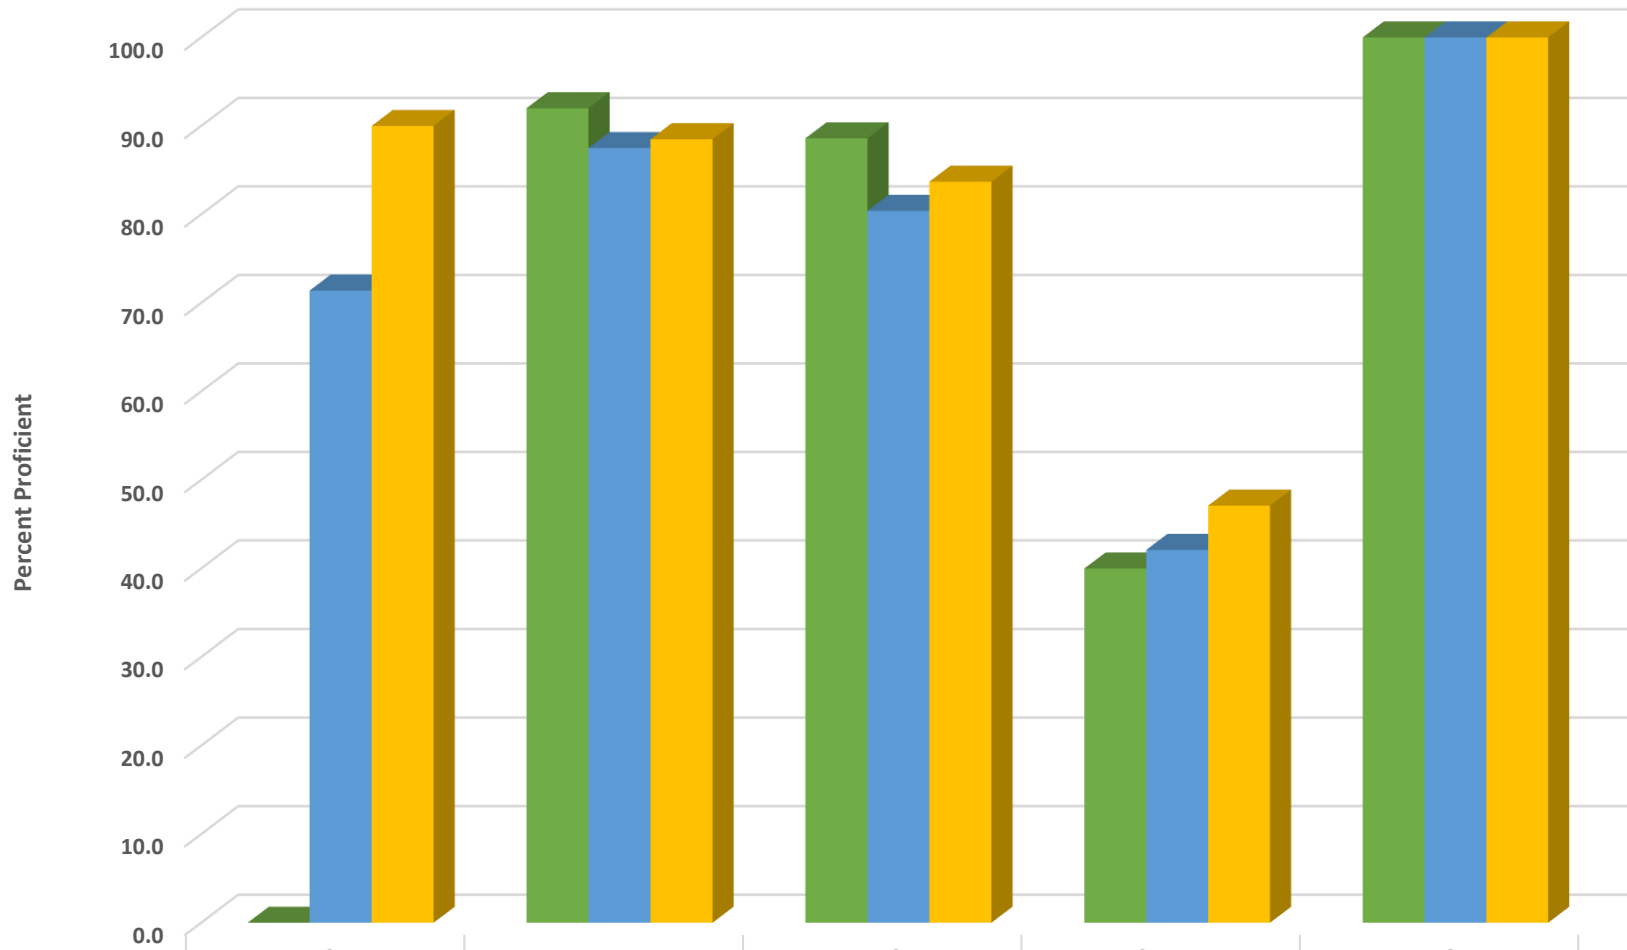

Hopewell Elementary Grade 5 Science Percent Proficient by Subgroups

	HISP	WHITE	EDS	SWD	AIG
2017 prof pct	0.0	92.0	88.6	40.0	100.0
2018 prof pct	71.4	87.5	80.4	42.1	100.0
2019 prof pct	90.0	88.5	83.7	47.1	100.0