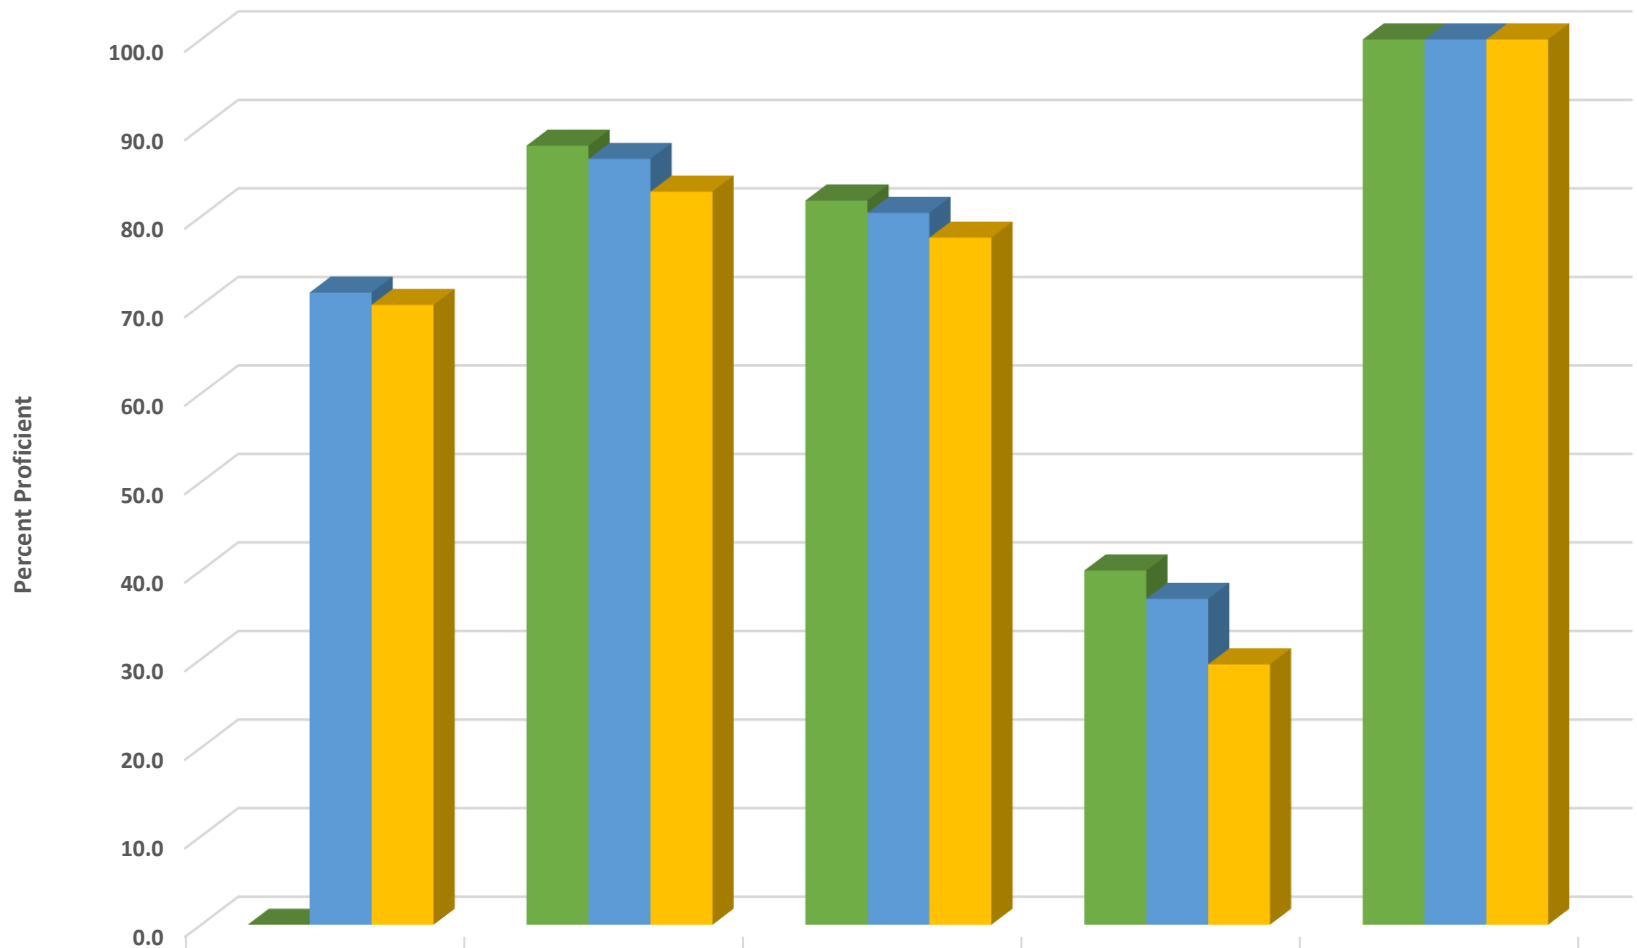

Hopewell Elementary Grade 5 Math Percent Proficient by Subgroups

	HISP	WHITE	EDS	SWD	AIG
2017 prof pct	0.0	88.0	81.8	40.0	100.0
2018 prof pct	71.4	86.5	80.4	36.8	100.0
2019 prof pct	70.0	82.8	77.6	29.4	100.0