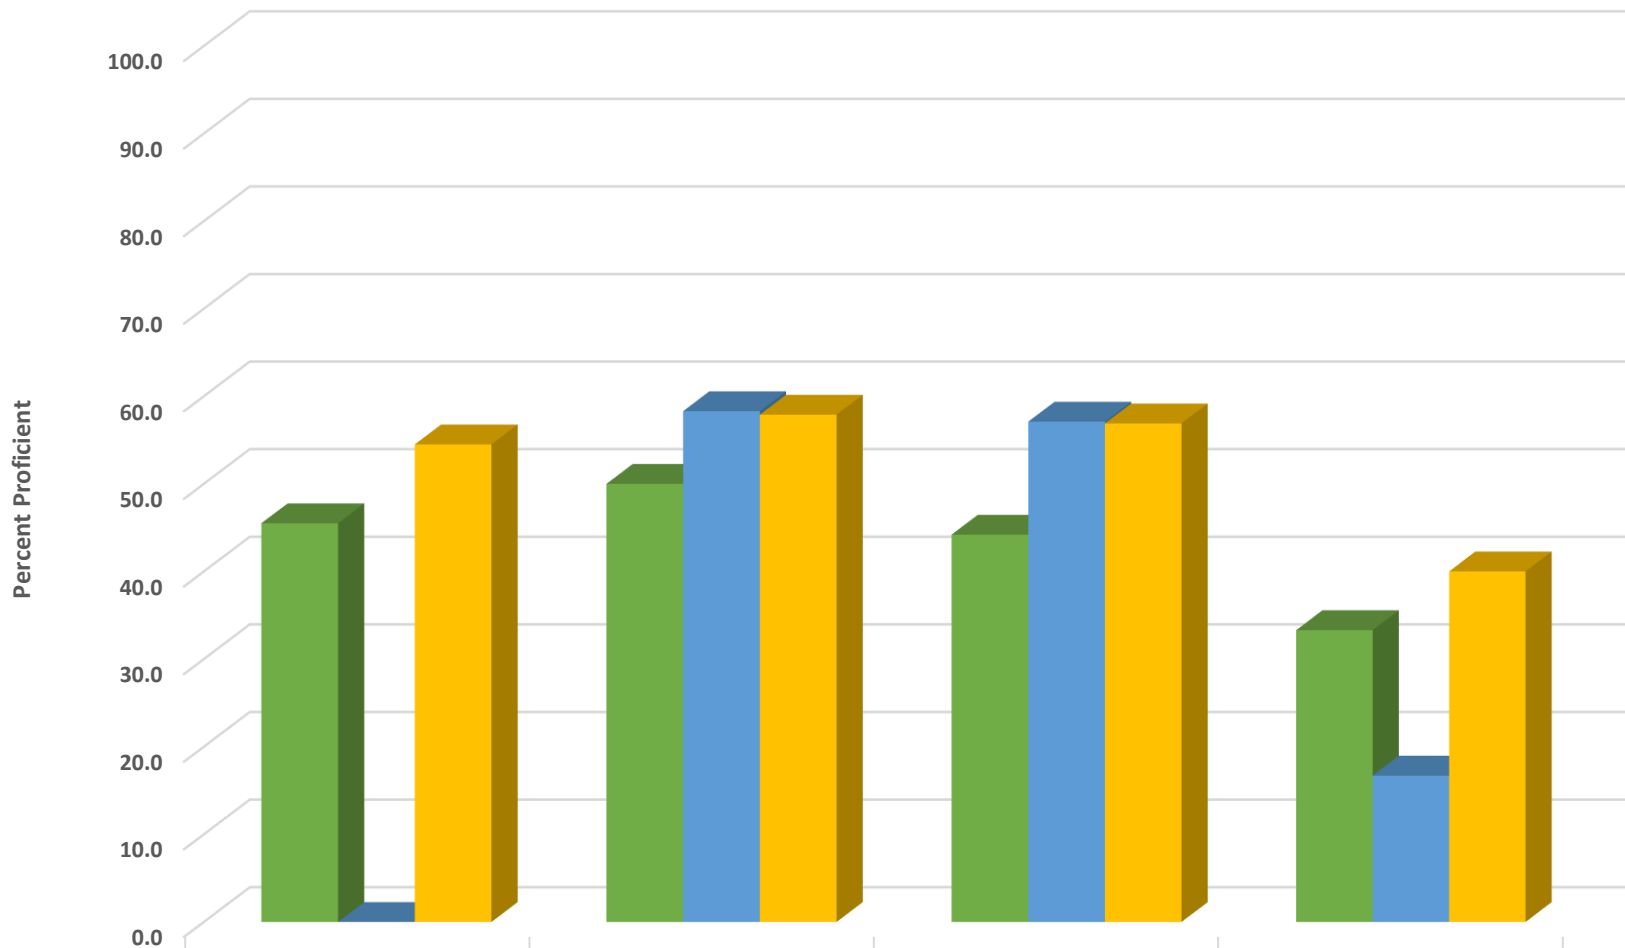

Trinity Elementary Grade 3 ELA/Reading Percent Proficient by Subgroups

	HISP	WHITE	EDS	SWD
2017 prof pct	45.5	50.0	44.2	33.3
2018 prof pct	0.0	58.3	57.1	16.7
2019 prof pct	54.5	57.9	56.9	40.0