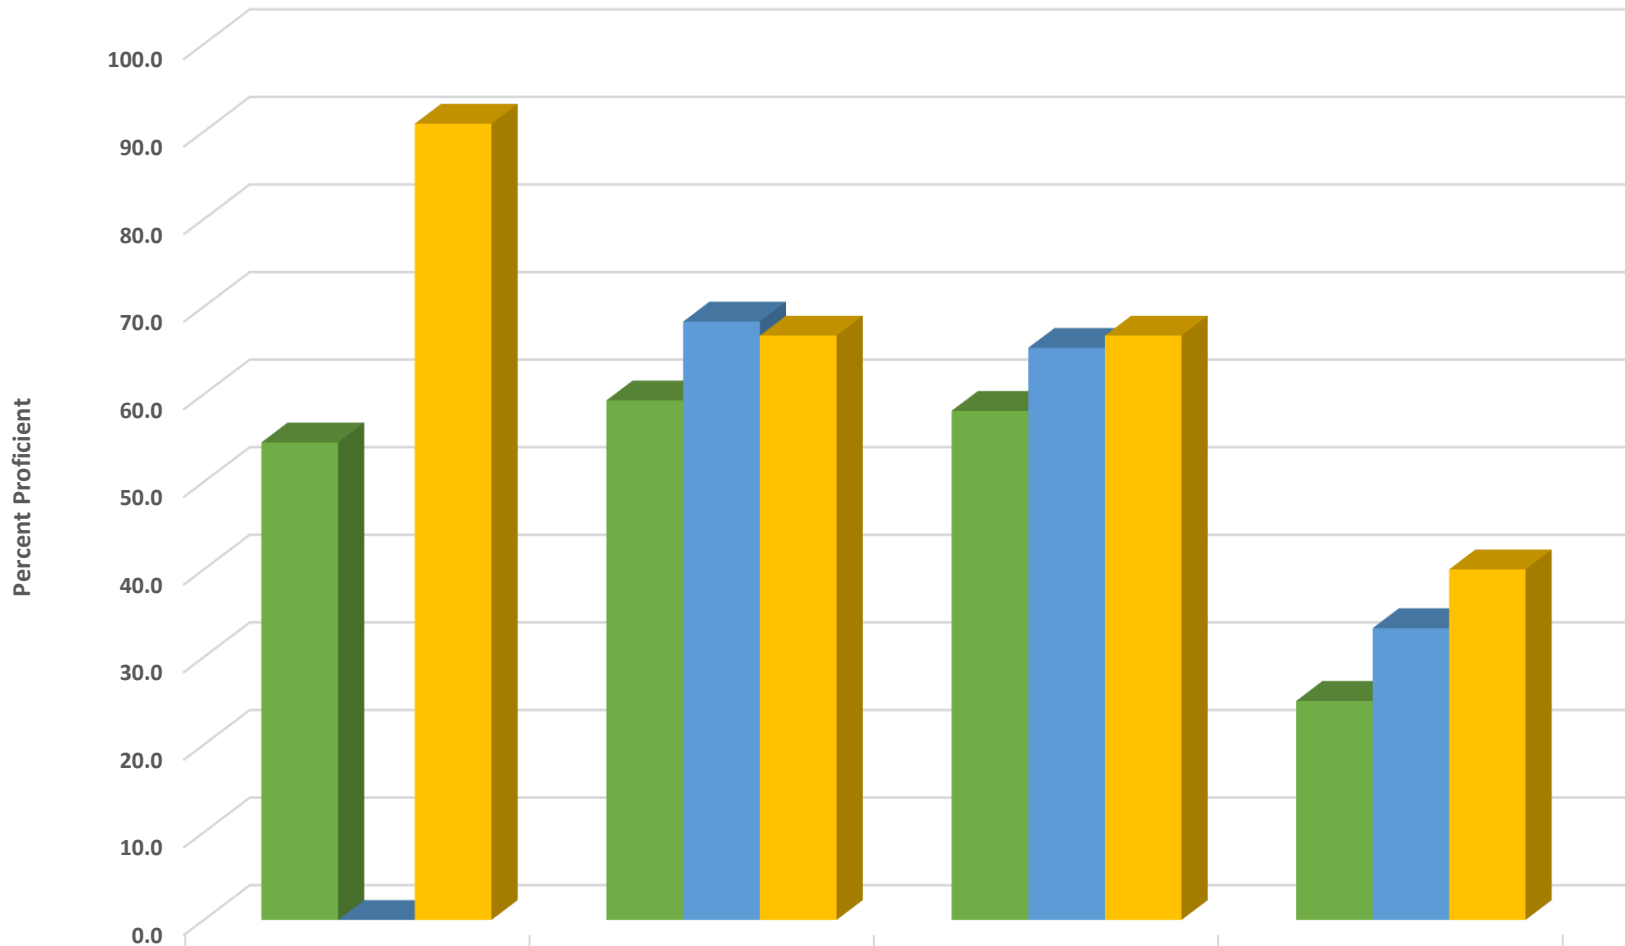

Trinity Elementary Grade 3 Math Percent Proficient by Subgroups

	HISP	WHITE	EDS	SWD
2017 prof pct	54.5	59.3	58.1	25.0
2018 prof pct	0.0	68.3	65.3	33.3
2019 prof pct	90.9	66.7	66.7	40.0