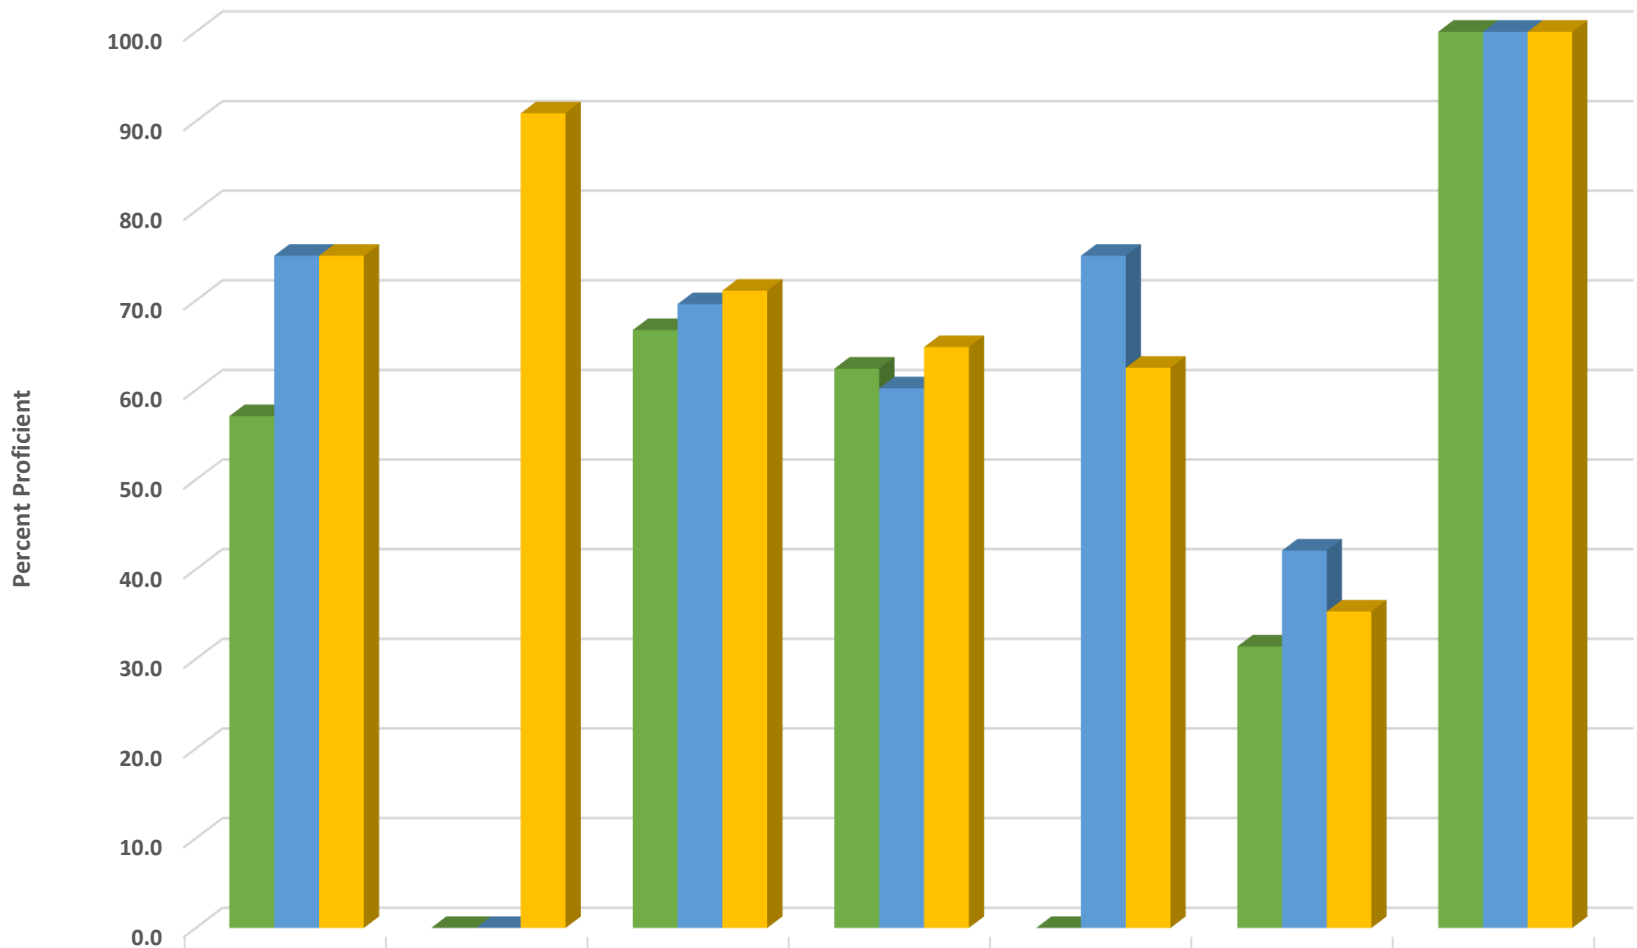

Trinity Elementary School 2018-2019 Math, Reading, and Science GLP

Trinity Elementary Grades 3-5 Math Percent Proficient by Subgroups

	HISP	MULT	WHITE	EDS	LEP/ELS	SWD	AIG
2017 prof pct	57.1	0.0	66.7	62.4	0.0	31.4	100.0
2018 prof pct	75.0	0.0	69.6	60.2	75.0	42.1	100.0
2019 prof pct	75.0	90.9	71.1	64.8	62.5	35.3	100.0