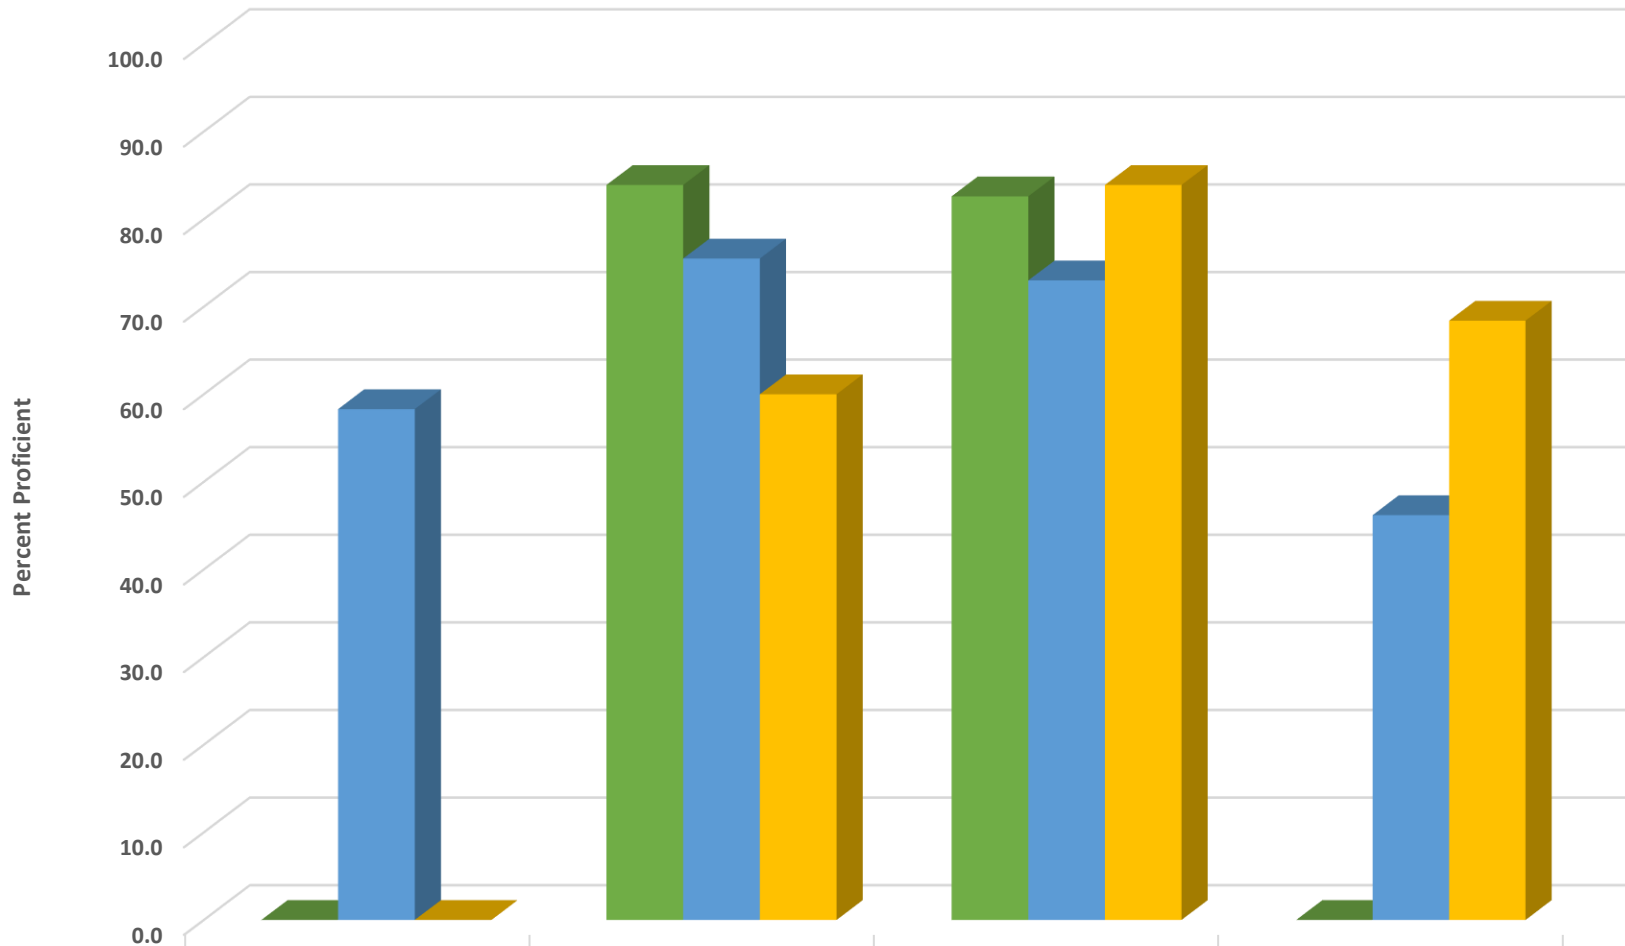

Trinity Elementary Grade 5 Science Percent Proficient by Subgroups

	HISP	WHITE	EDS	SWD
2017 prof pct	0.0	83.9	82.6	0.0
2018 prof pct	58.3	75.5	73.0	46.2
2019 prof pct	0.0	60.0	83.9	68.4