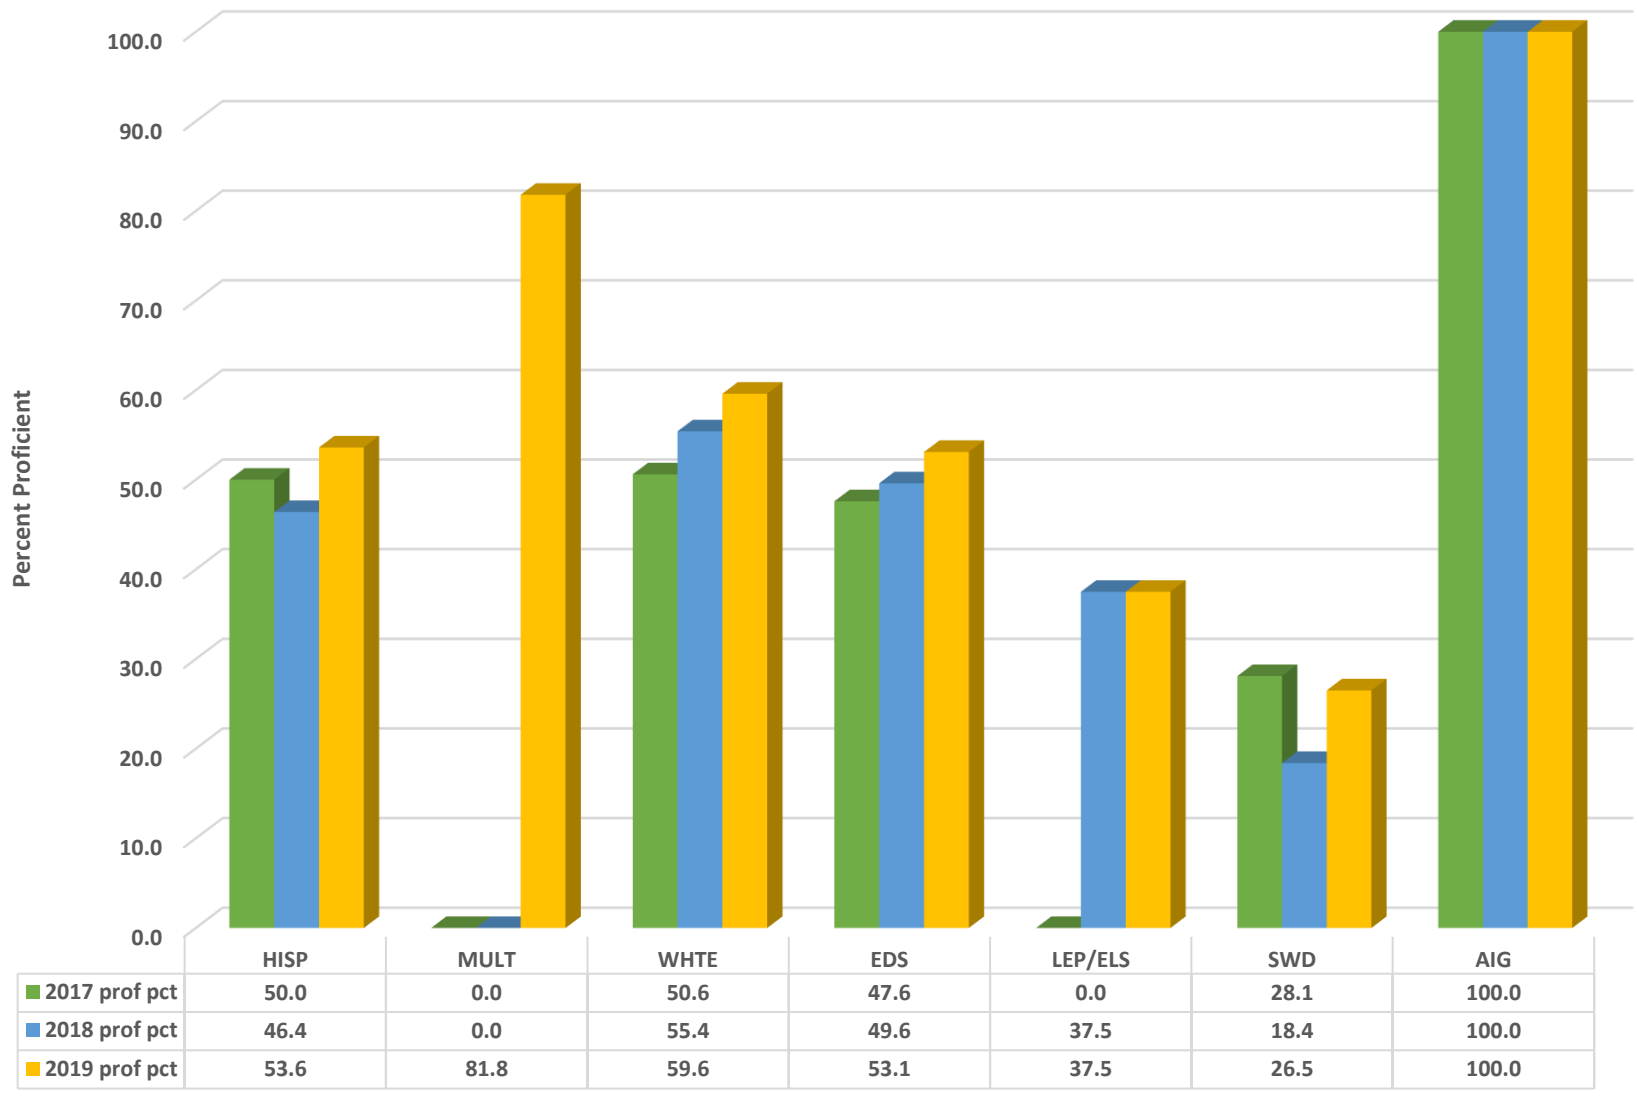

Trinity Elementary Grades 3-5 ELA/Reading Percent Proficient by Subgroups