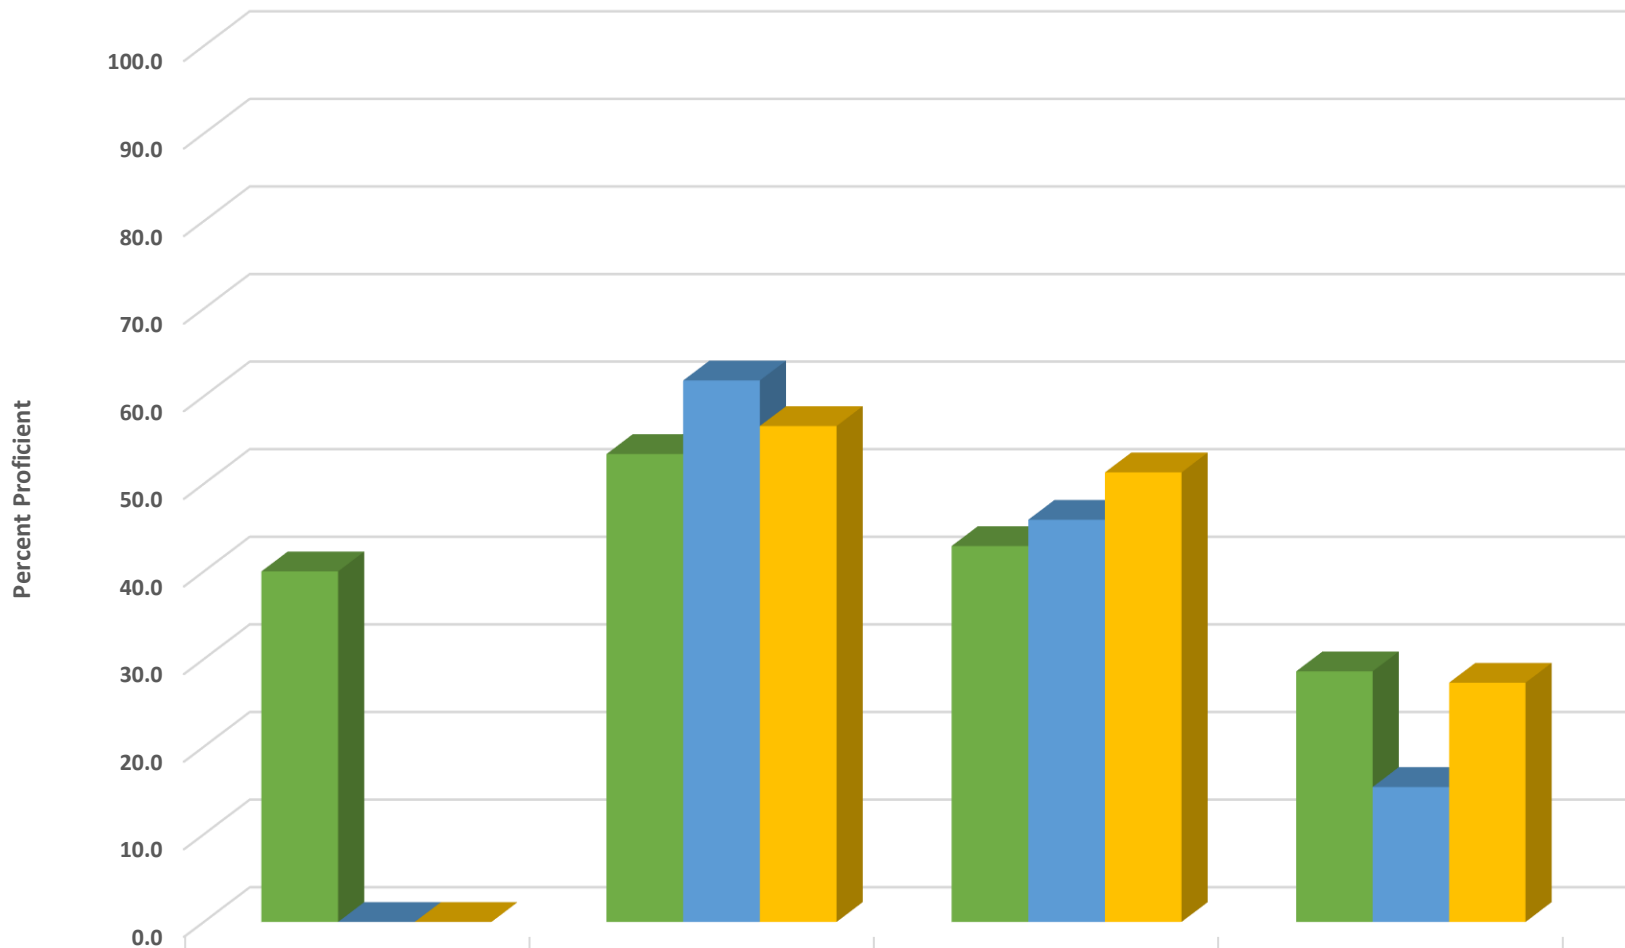

Trinity Elementary Grade 4 ELA/Reading Percent Proficient by Subgroups

	HISP	WHITE	EDS	SWD
2017 prof pct	40.0	53.4	42.9	28.6
2018 prof pct	0.0	61.8	45.9	15.4
2019 prof pct	0.0	56.6	51.3	27.3