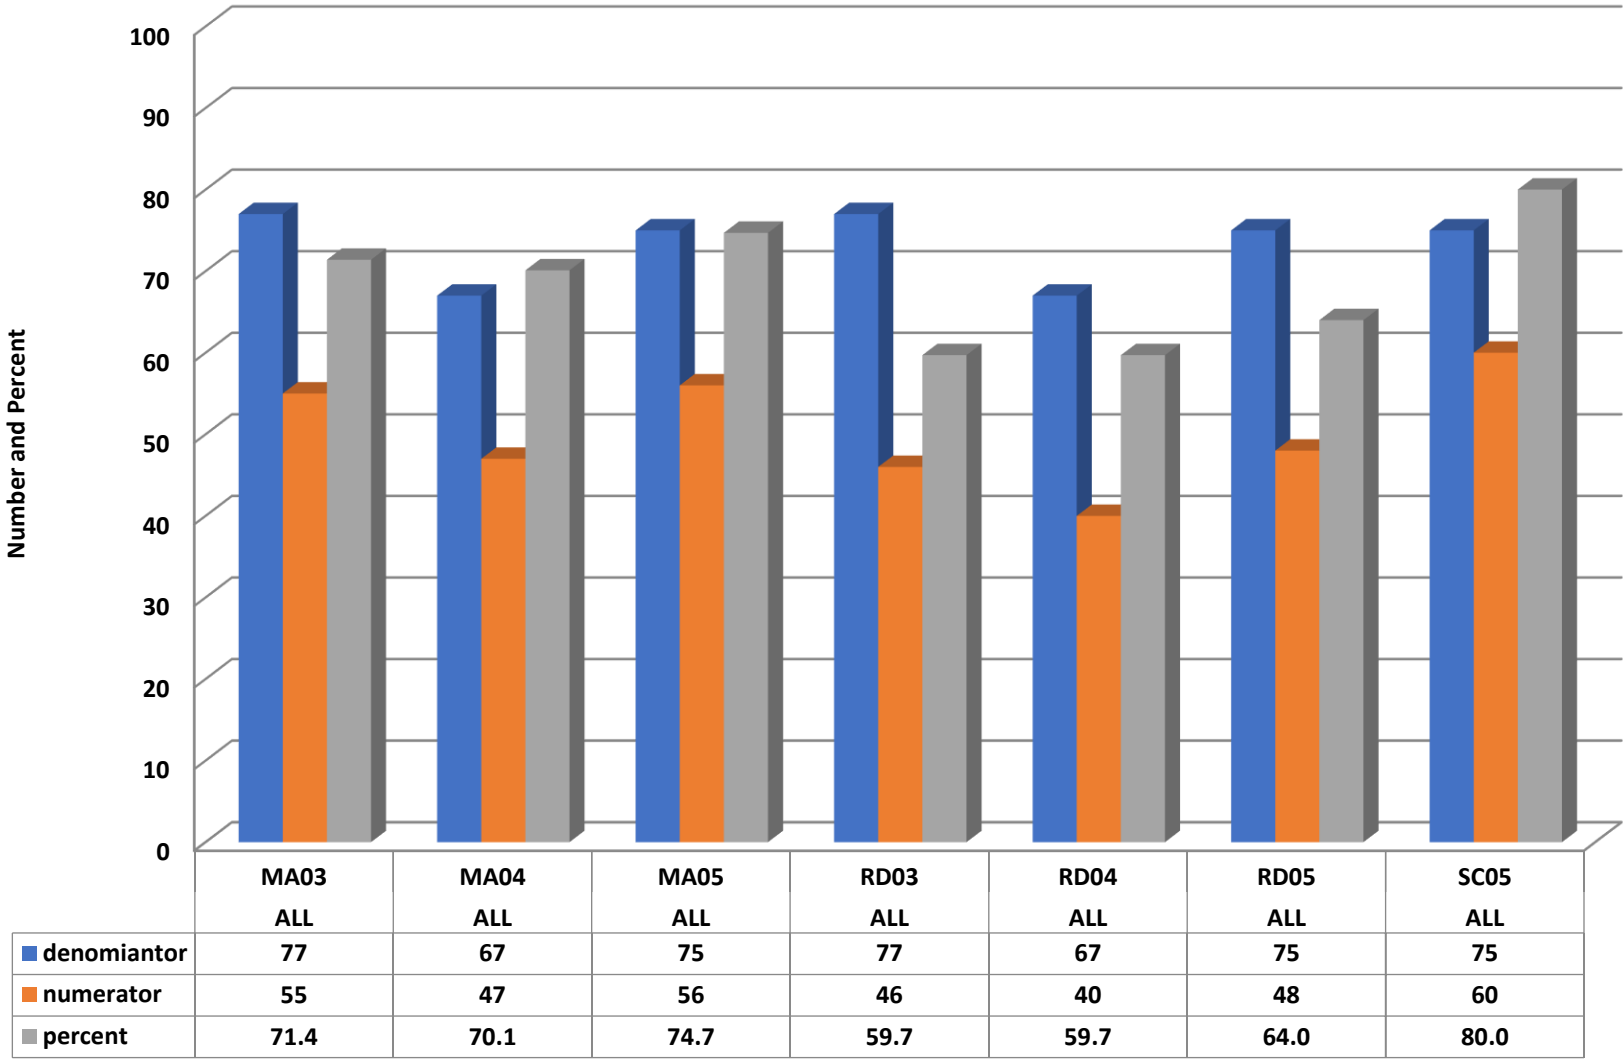

Trinity Elementary School 2018-2019 Math, Reading, and Science GLP

Trinity Elementary Grades 3-5 Math Percent Proficient by Subgroups

	HISP	MULT	WHITE	EDS	LEP/ELS	SWD	AIG
2017 prof pct	57.1	0.0	66.7	62.4	0.0	31.4	100.0
2018 prof pct	75.0	0.0	69.6	60.2	75.0	42.1	100.0
2019 prof pct	75.0	90.9	71.1	64.8	62.5	35.3	100.0