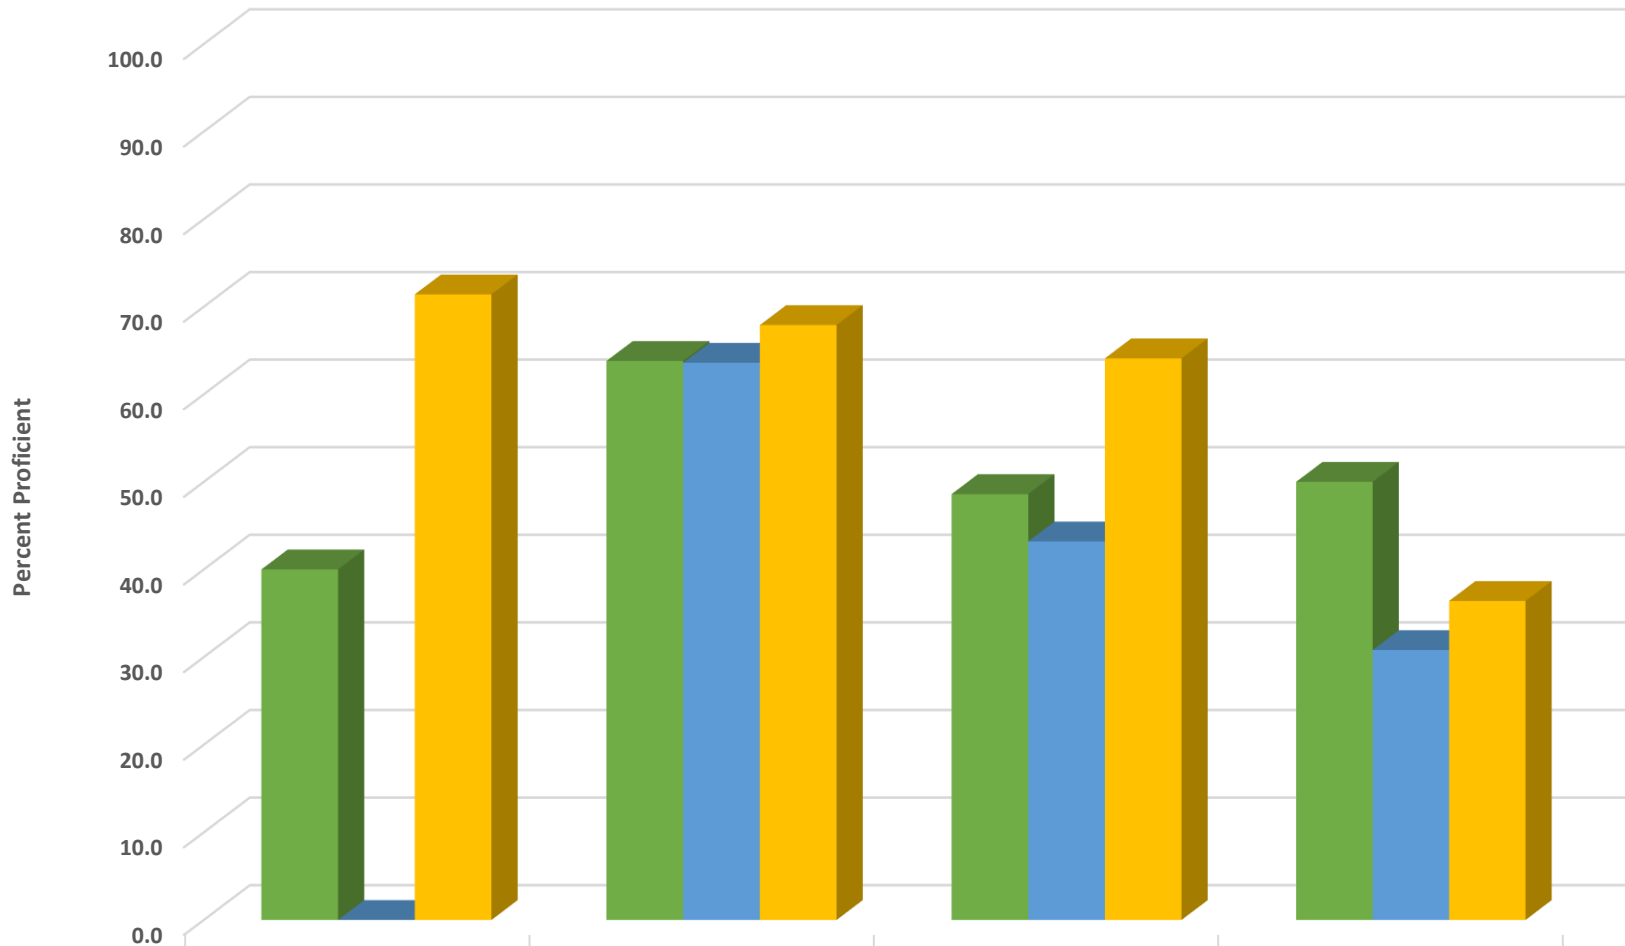

Trinity Elementary Grade 4 Math Percent Proficient by Subgroups

	HISP	WHITE	EDS	SWD
2017 prof pct	40.0	63.8	48.6	50.0
2018 prof pct	0.0	63.6	43.2	30.8
2019 prof pct	71.4	67.9	64.1	36.4