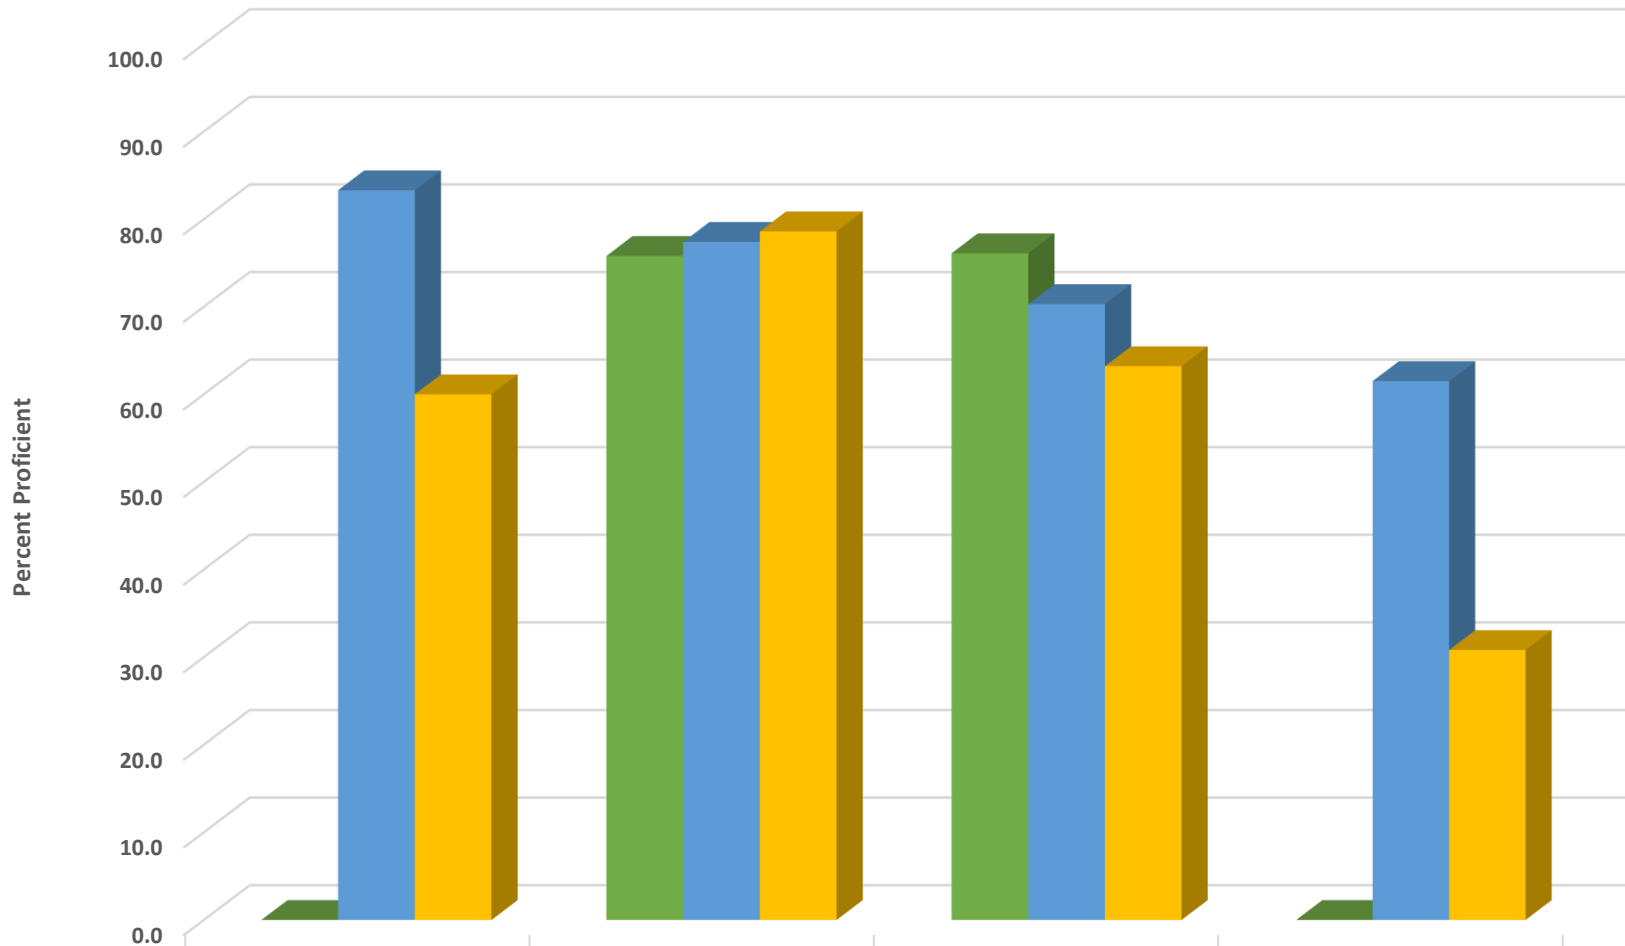

Trinity Elementary Grade 5 Math Percent Proficient by Subgroups

	HISP	WHITE	EDS	SWD
2017 prof pct	0.0	75.8	76.1	0.0
2018 prof pct	83.3	77.4	70.3	61.5
2019 prof pct	60.0	78.6	63.2	30.8