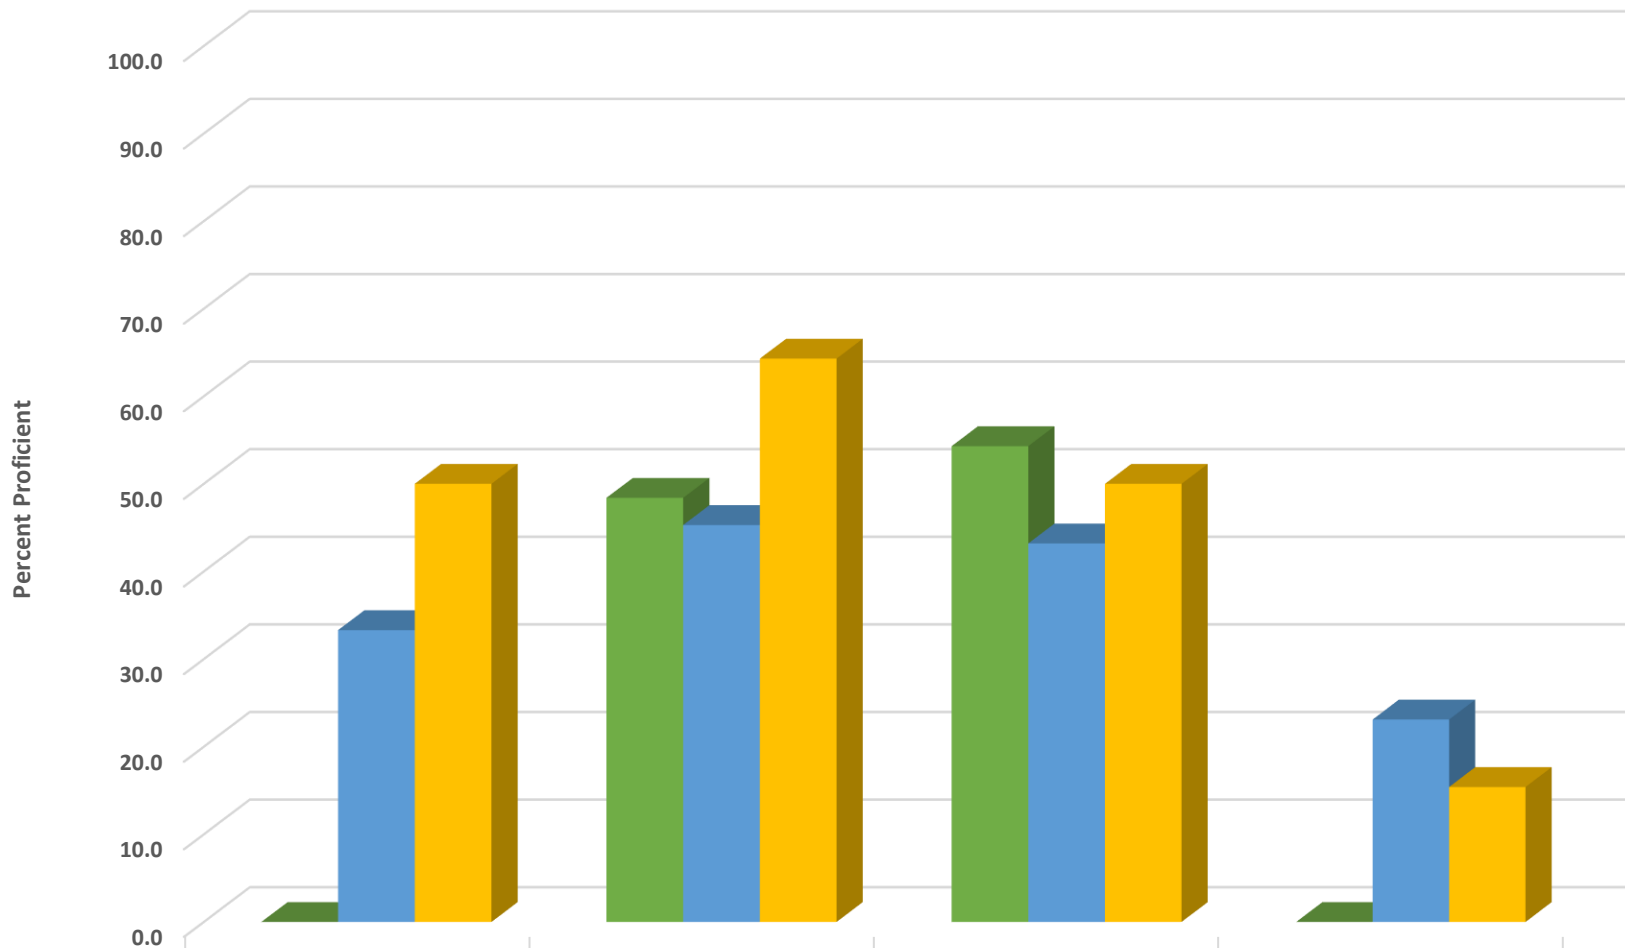

Trinity Elementary Grade 5 ELA/Reading Percent Proficient by Subgroups

	HISP	WHITE	EDS	SWD
2017 prof pct	0.0	48.4	54.3	0.0
2018 prof pct	33.3	45.3	43.2	23.1
2019 prof pct	50.0	64.3	50.0	15.4